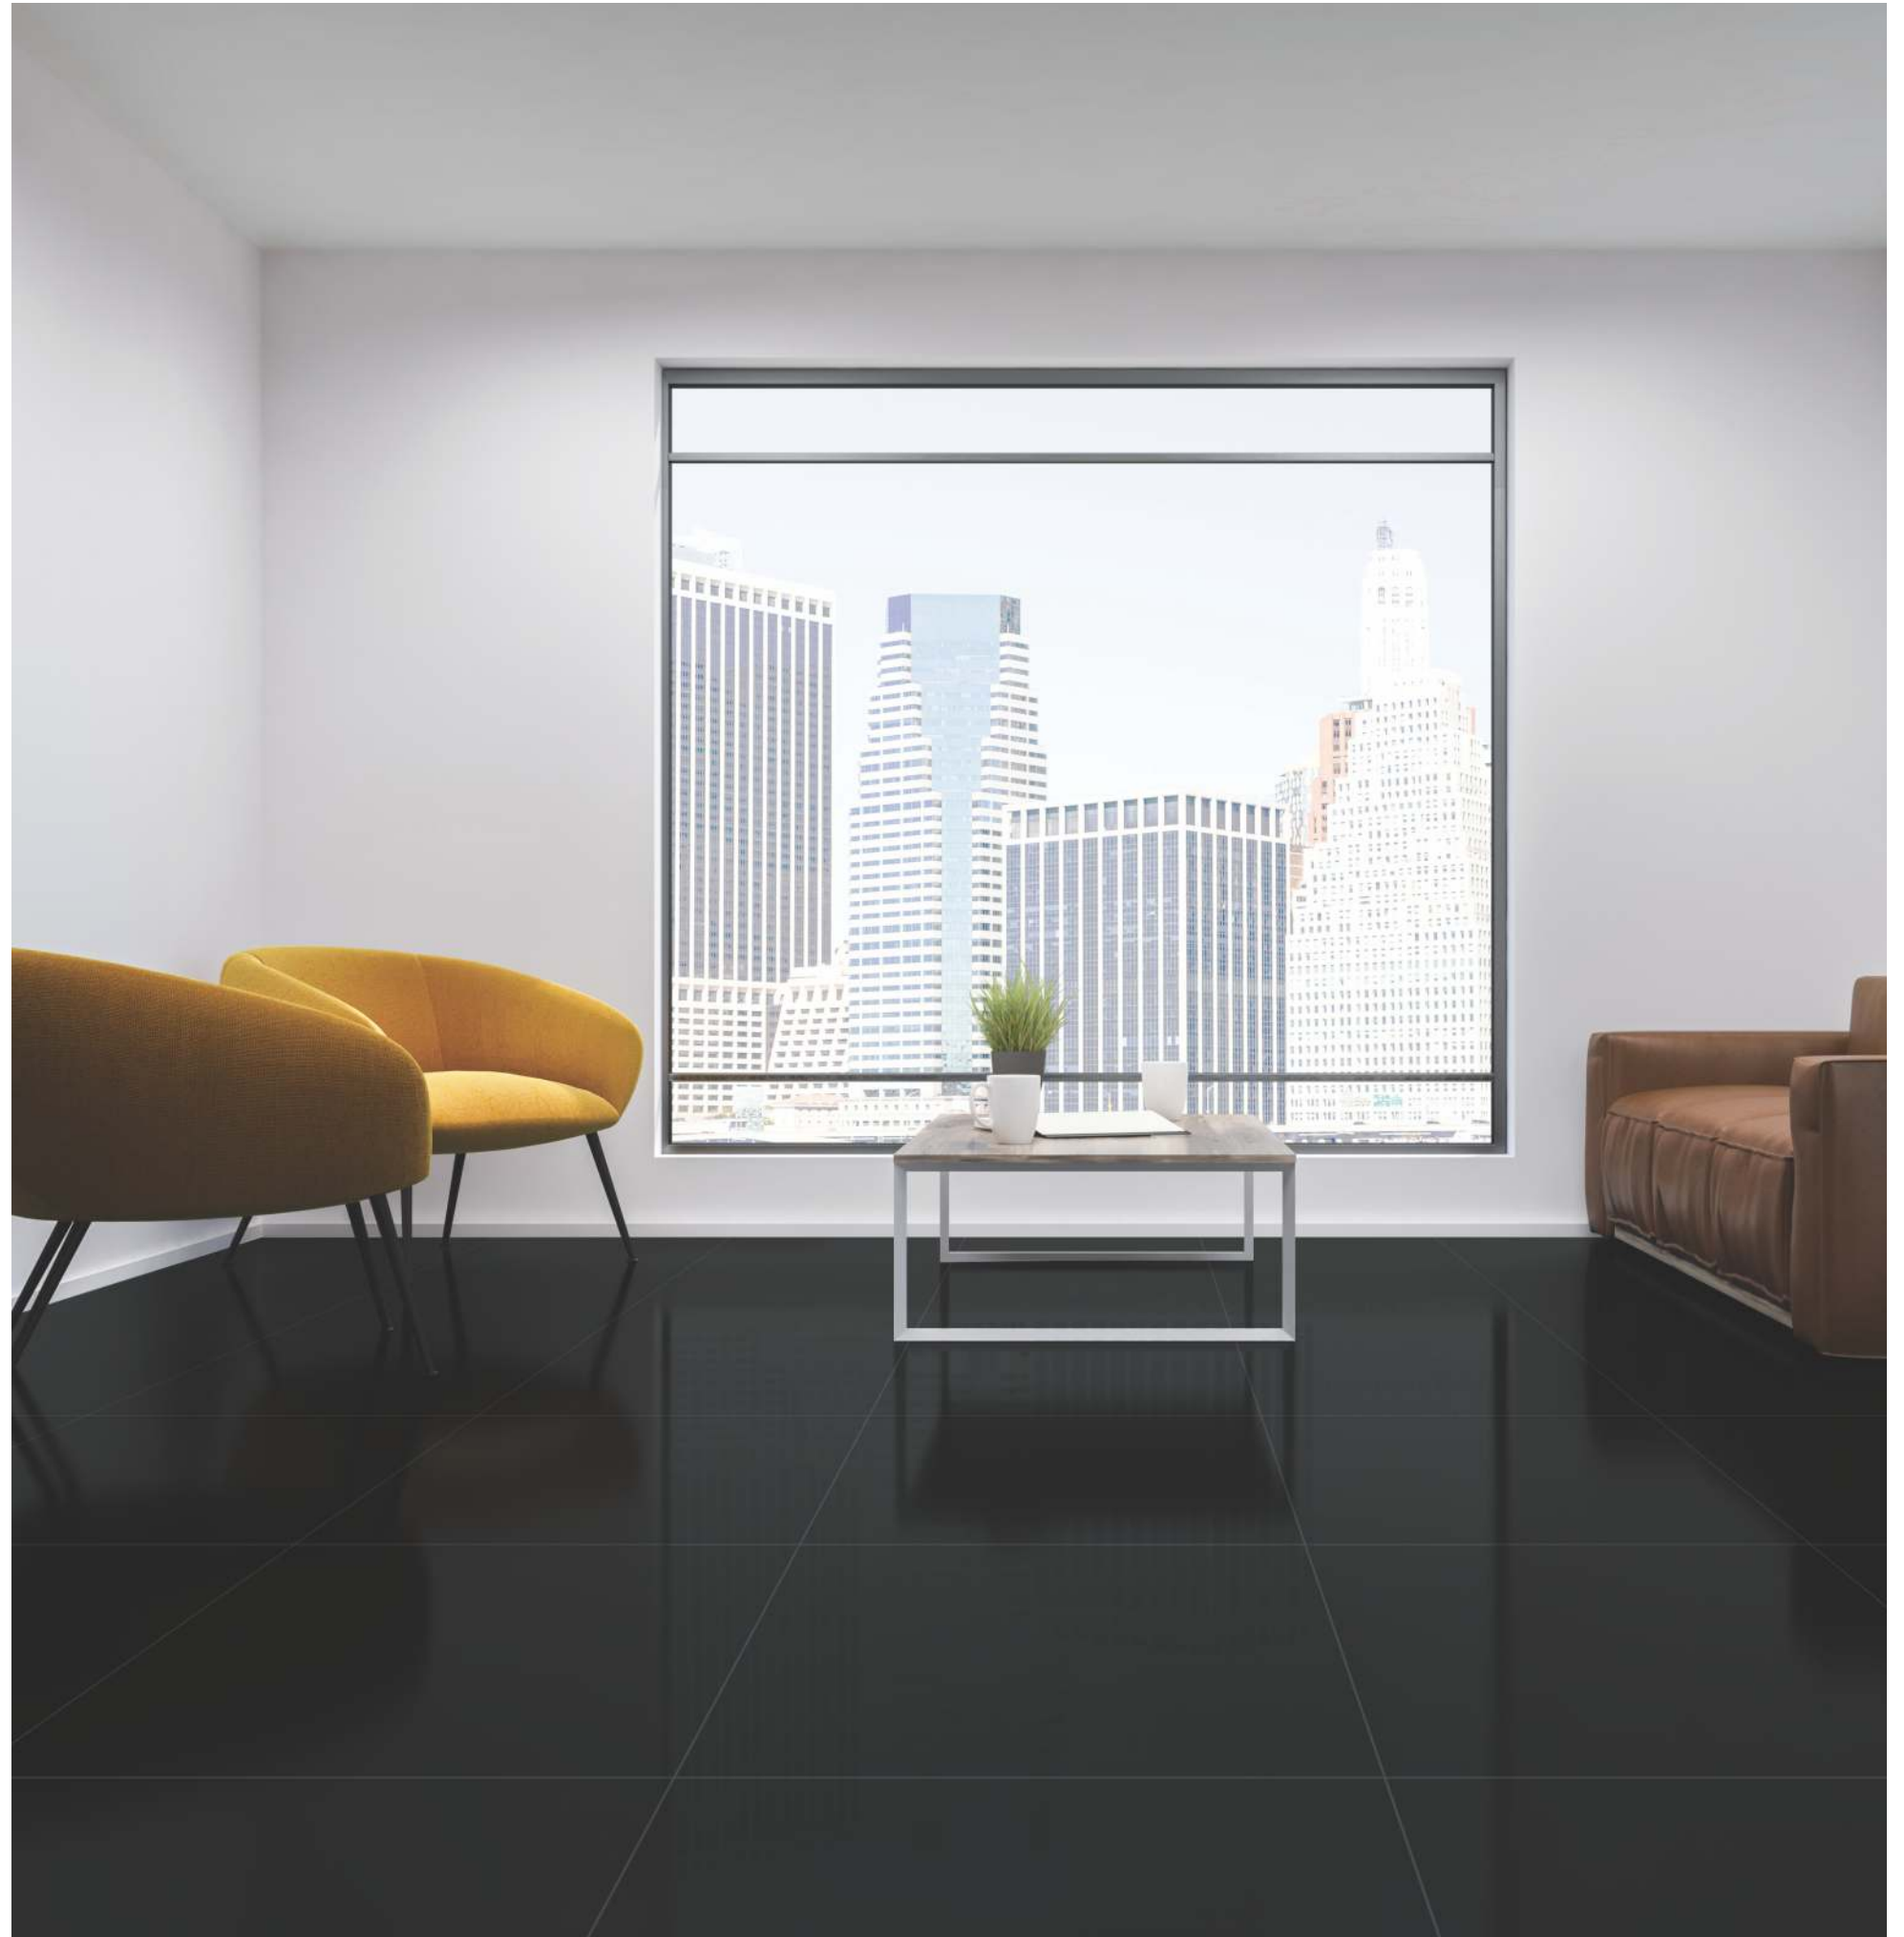

Floor

Wall

**FOUR
TILE**

SILK WHITE

MONO COLOR
MATT SURFACE

600 
600mm

Floor

Wall