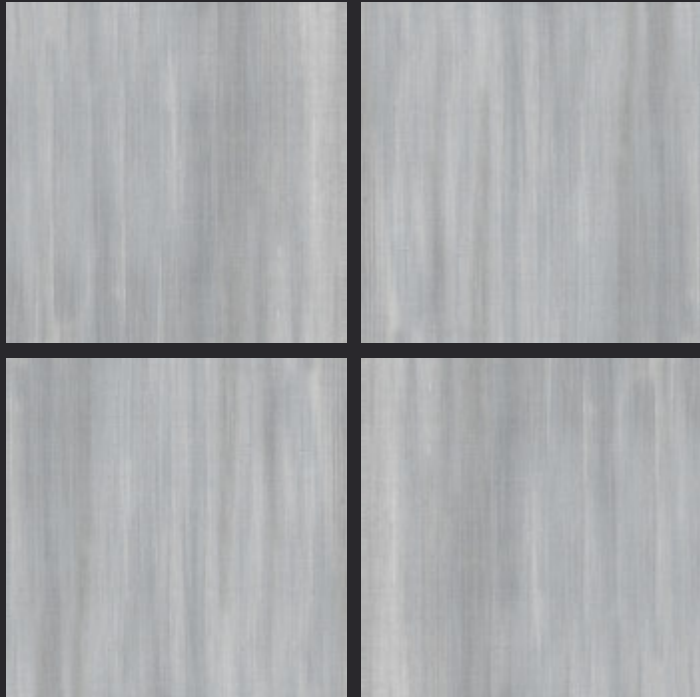

GLAZED
VITRIFIED TILES

600x
600mm

Random Face