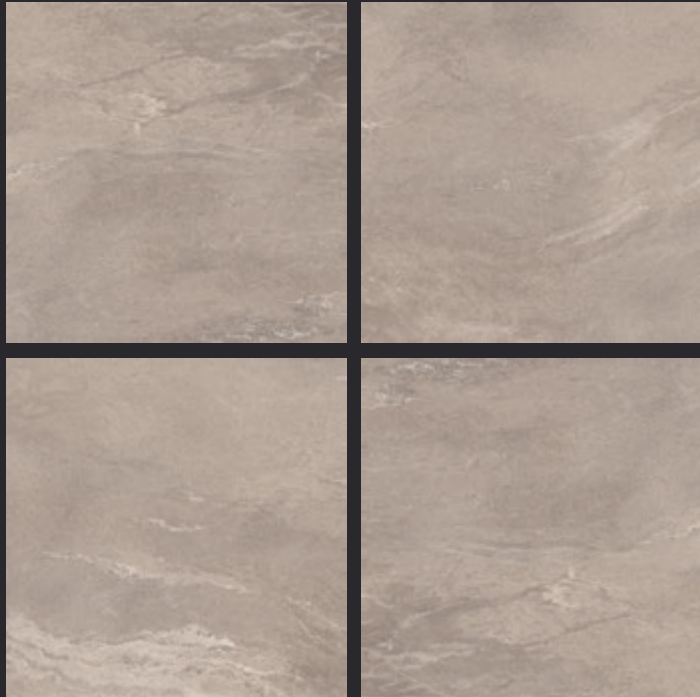

GLAZED
VITRIFIED TILES
**600x
600mm**

Random Face