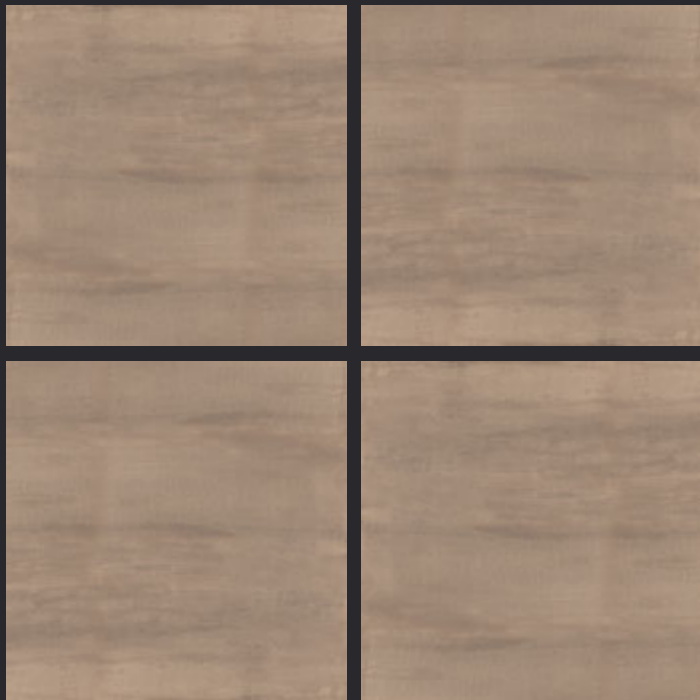

GLAZED
VITRIFIED TILES

600x
600mm

MUFFN BROWN

SATIN FINISH

EURO PALLET PACKING

Size	Pcs. Per Box	Sq. Mtr. Per Box	Sq. Ft. Per Box	Weight Per Box In Kgs. (approx)	Sq. Mtr. Per Container	Total Boxes Per Container	Boxes Per Pallet	Total Pallets Per Cont	Thickness (mm) (approx)	Weight / CTN (approx)
60x60cm	4 pcs.	1.44	15.5	27.5	1440.00	1000	50	20	9.00	27500