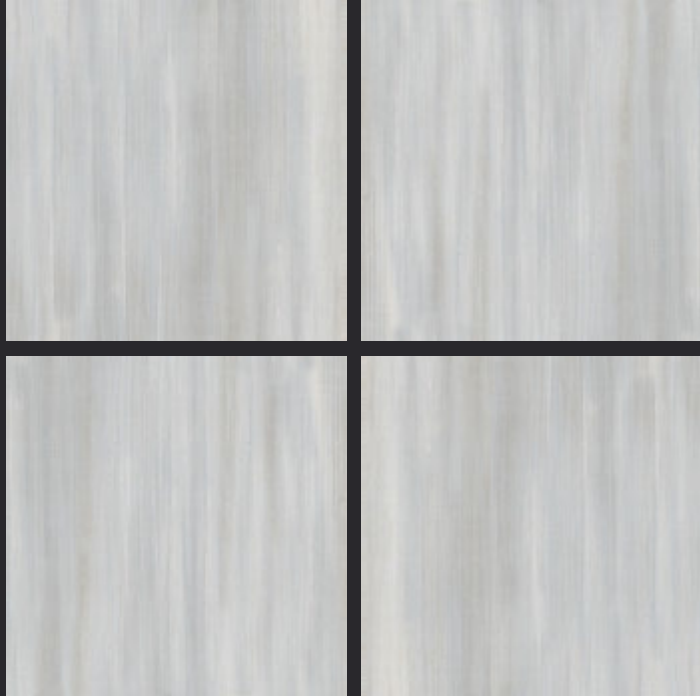

GLAZED
VITRIFIED TILES

600x
600mm

Random Face