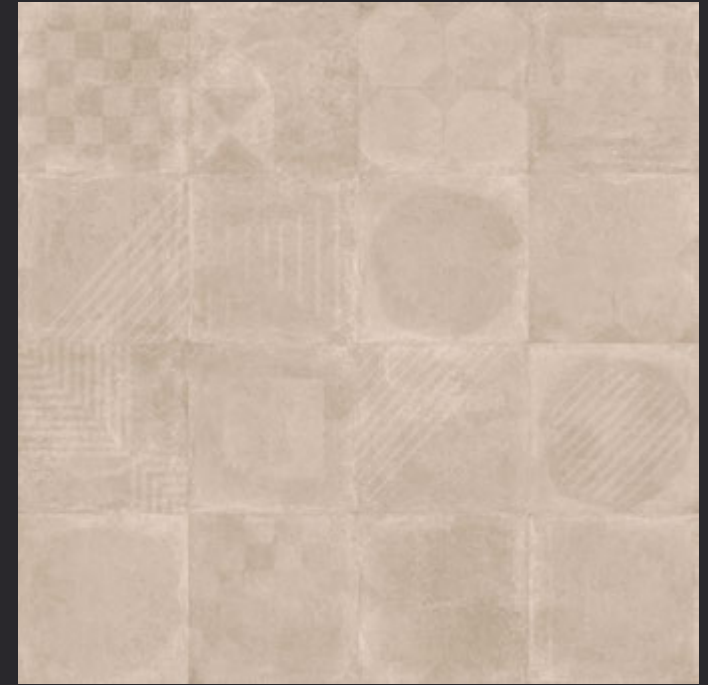

GLAZED
VITRIFIED TILES

600x
600mm

HEVOK ALMOND DECOR

SATIN FINISH

EURO PALLET PACKING

Size	Pcs. Per Box	Sq. Mtr. Per Box	Sq. Ft. Per Box	Weight Per Box In Kgs. (approx)	Sq. Mtr. Per Container	Total Boxes Per Container	Boxes Per Pallet	Total Pallets Per Cont	Thickness (mm) (approx)	Weight / CTN (approx)
60x60cm	4 pcs.	1.44	15.5	27.5	1440.00	1000	50	20	9.00	27500