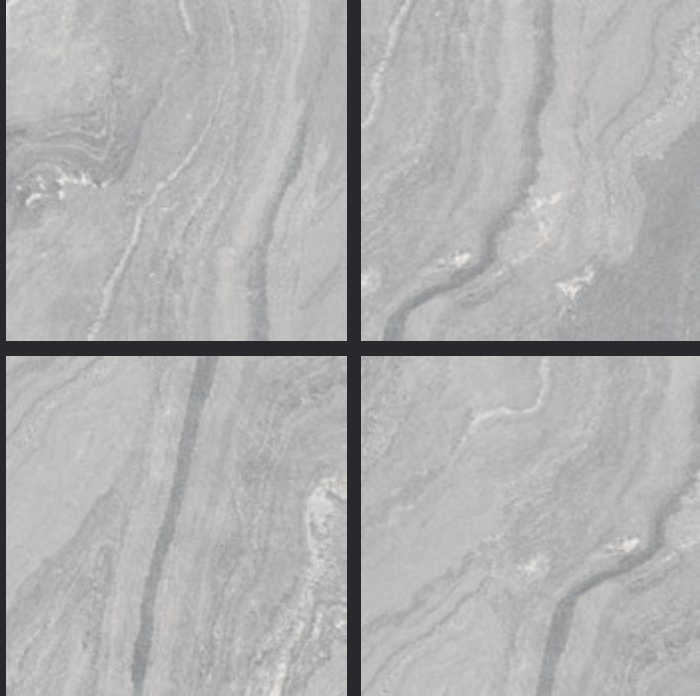

GLAZED
VITRIFIED TILES

600x
600mm

Random Face