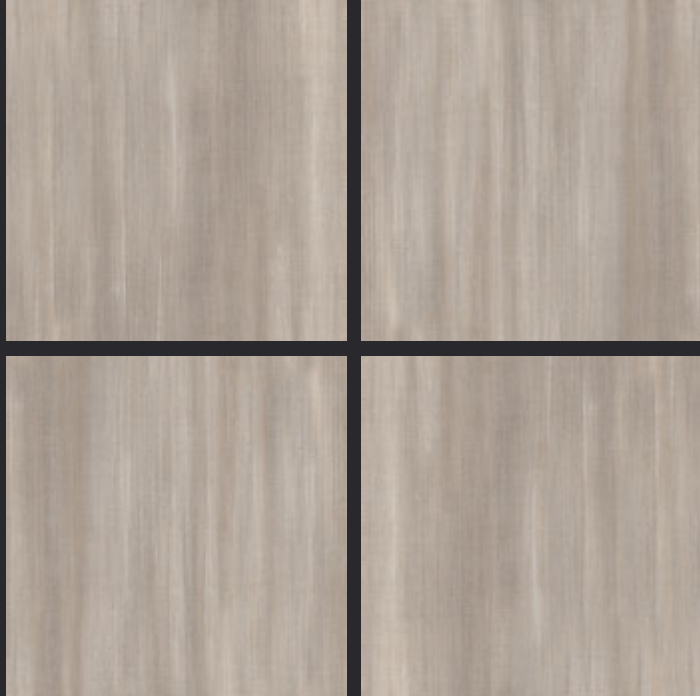

GLAZED
VITRIFIED TILES

600x
600mm

Random Face