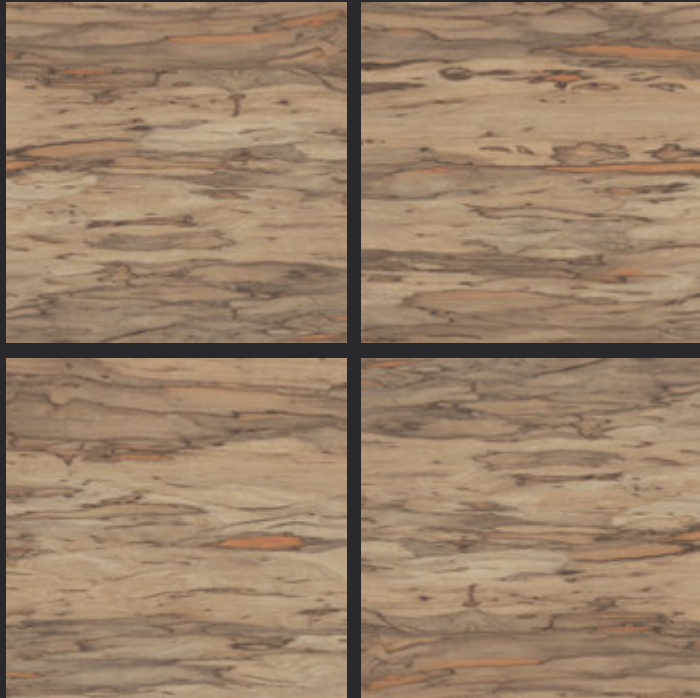

GLAZED
VITRIFIED TILES

600x
600mm

Random Face