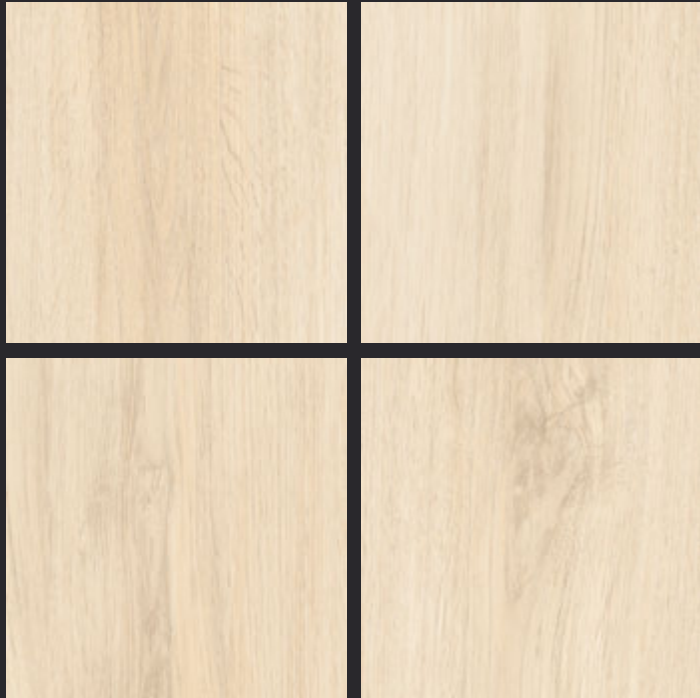

GLAZED
VITRIFIED TILES

600x
600mm

Random Face