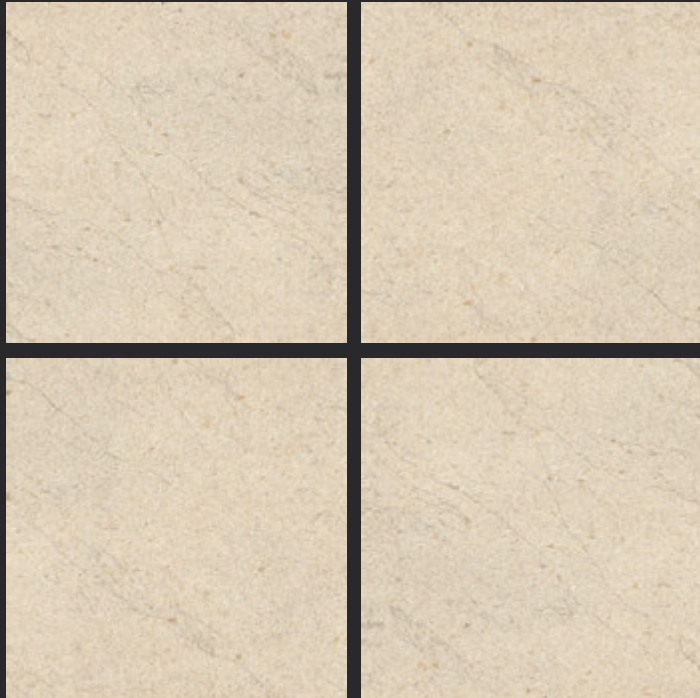

GLAZED
VITRIFIED TILES

600x
600mm

Random Face