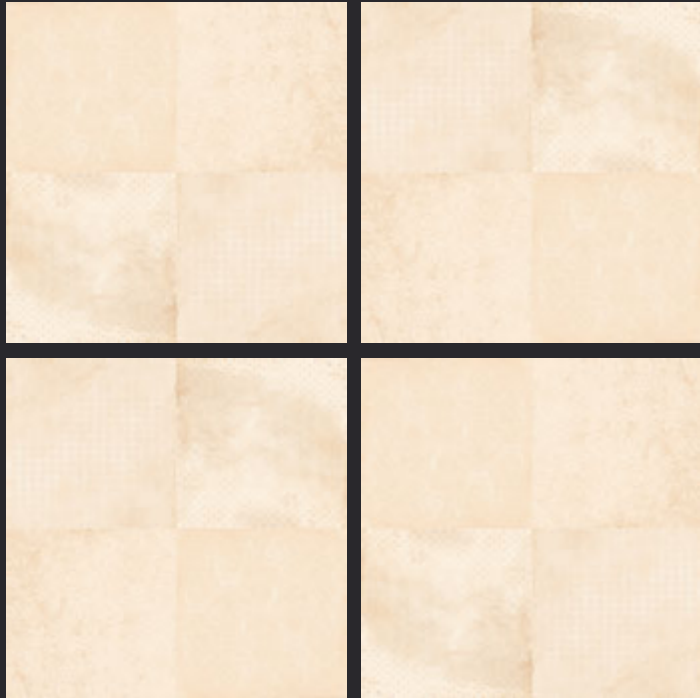

GLAZED
VITRIFIED TILES
**600x
600mm**

MAGNUS BEIGE DECOR (CARVING)
RUSTIC FINISH

EURO PALLET PACKING

Size	Pcs. Per Box	Sq. Mtr. Per Box	Sq. Ft. Per Box	Weight Per Box In Kgs. (approx)	Sq. Mtr. Per Container	Total Boxes Per Container	Boxes Per Pallet	Total Pallets Per Cont	Thickness (mm) (approx)	Weight / CTN (approx)
60x60cm	4 pcs.	1.44	15.5	27.5	1440.00	1000	50	20	9.00	27500