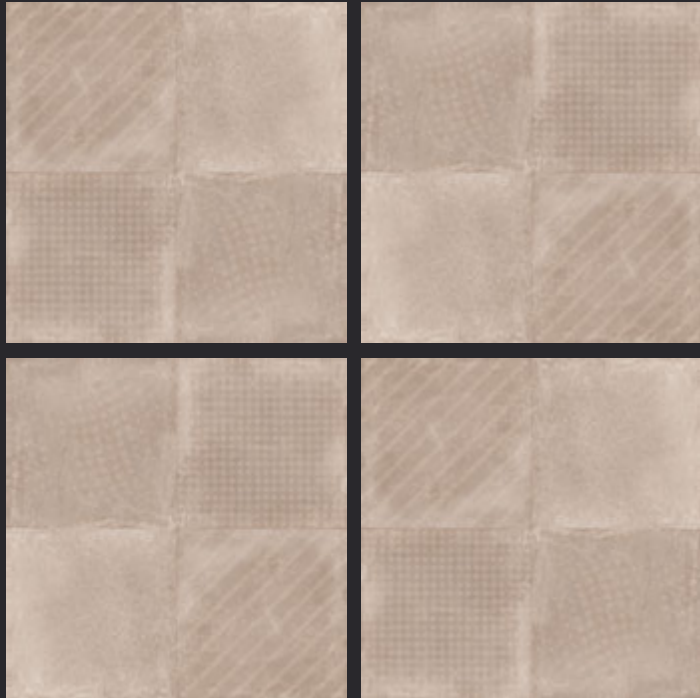

GLAZED
VITRIFIED TILES

600x
600mm

GEO BROWN DECOR (CARVING)

RUSTIC FINISH

EURO PALLET PACKING

Size	Pcs. Per Box	Sq. Mtr. Per Box	Sq. Ft. Per Box	Weight Per Box In Kgs. (approx)	Sq. Mtr. Per Container	Total Boxes Per Container	Boxes Per Pallet	Total Pallets Per Cont	Thickness (mm) (approx)	Weight / CTN (approx)
60x60cm	4 pcs.	1.44	15.5	27.5	1440.00	1000	50	20	9.00	27500