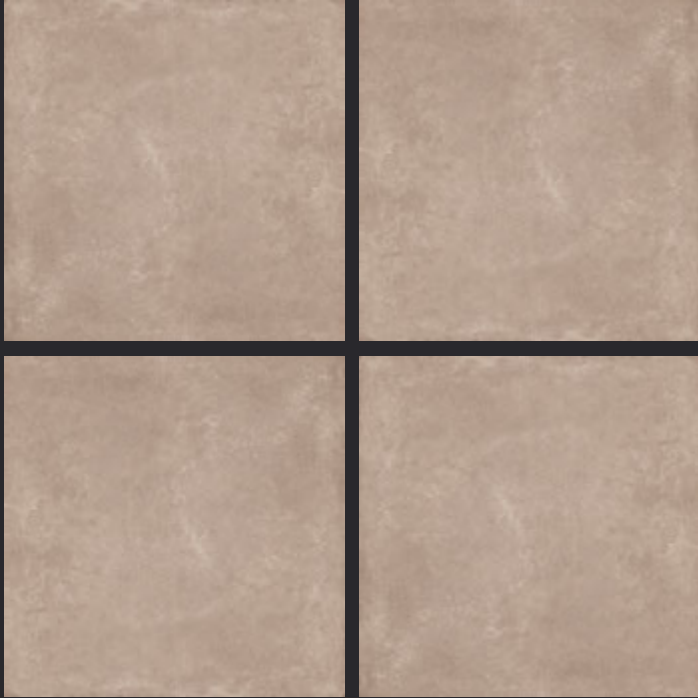

GLAZED
VITRIFIED TILES

600x
600mm

GEO BROWN COLOUR

RUSTIC FINISH

EURO PALLET PACKING

Size	Pcs. Per Box	Sq. Mtr. Per Box	Sq. Ft. Per Box	Weight Per Box In Kgs. (approx)	Sq. Mtr. Per Container	Total Boxes Per Container	Boxes Per Pallet	Total Pallets Per Cont	Thickness (mm) (approx)	Weight / CTN (approx)
60x60cm	4 pcs.	1.44	15.5	27.5	1440.00	1000	50	20	9.00	27500