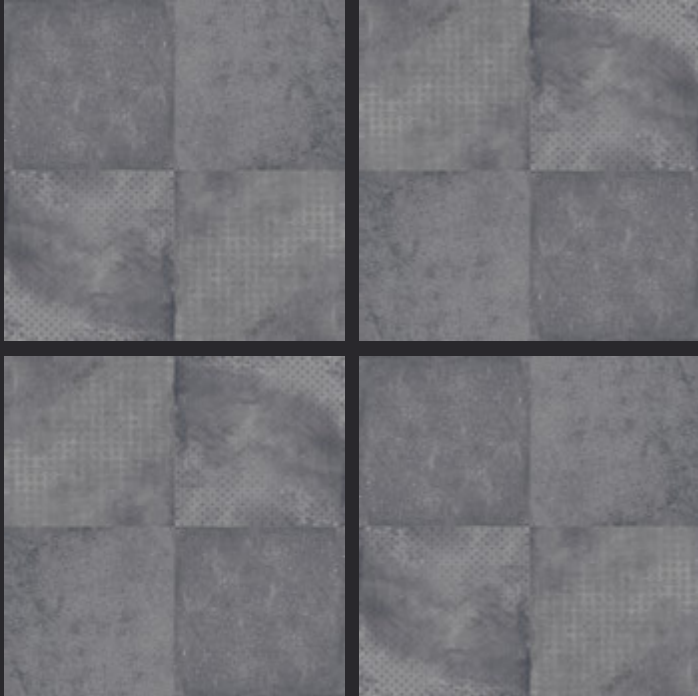

GLAZED
VITRIFIED TILES

600x
600mm

MAGNUS GRAPHITE DECOR (CARVING)
RUSTIC FINISH

EURO PALLET PACKING

Size	Pcs. Per Box	Sq. Mtr. Per Box	Sq. Ft. Per Box	Weight Per Box In Kgs. (approx)	Sq. Mtr. Per Container	Total Boxes Per Container	Boxes Per Pallet	Total Pallets Per Cont	Thickness (mm) (approx)	Weight / CTN (approx)
60x60cm	4 pcs.	1.44	15.5	27.5	1440.00	1000	50	20	9.00	27500