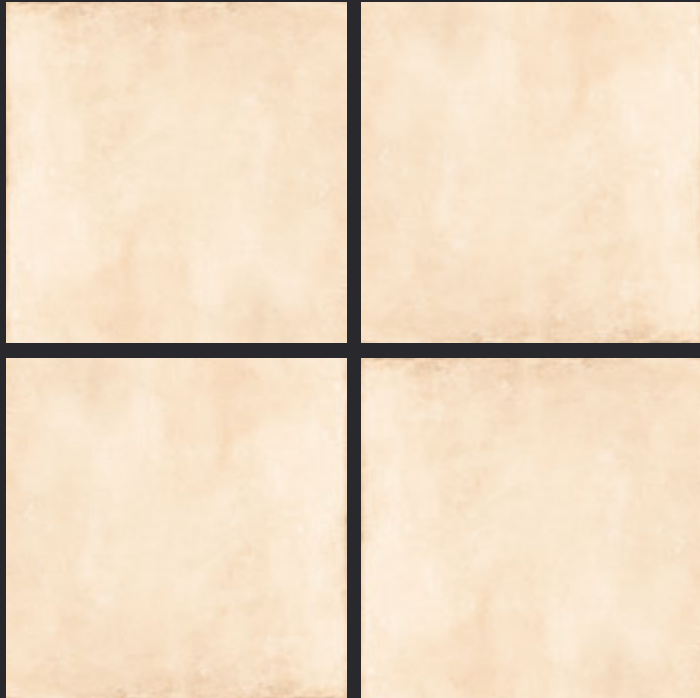

GLAZED  
VITRIFIED TILES

600x  
600mm

**MAGNUS BEIGE COLOUR**

**RUSTIC FINISH**