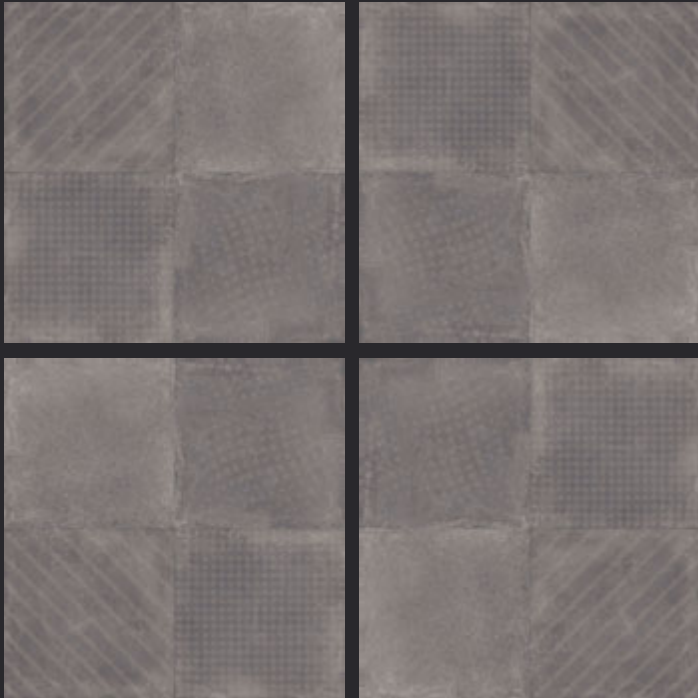

GLAZED
VITRIFIED TILES

600x
600mm

GEO GRAPHITE DECOR (CARVING)

RUSTIC FINISH

EURO PALLET PACKING

Size	Pcs. Per Box	Sq. Mtr. Per Box	Sq. Ft. Per Box	Weight Per Box In Kgs. (approx)	Sq. Mtr. Per Container	Total Boxes Per Container	Boxes Per Pallet	Total Pallets Per Cont	Thickness (mm) (approx)	Weight / CTN (approx)
60x60cm	4 pcs.	1.44	15.5	27.5	1440.00	1000	50	20	9.00	27500