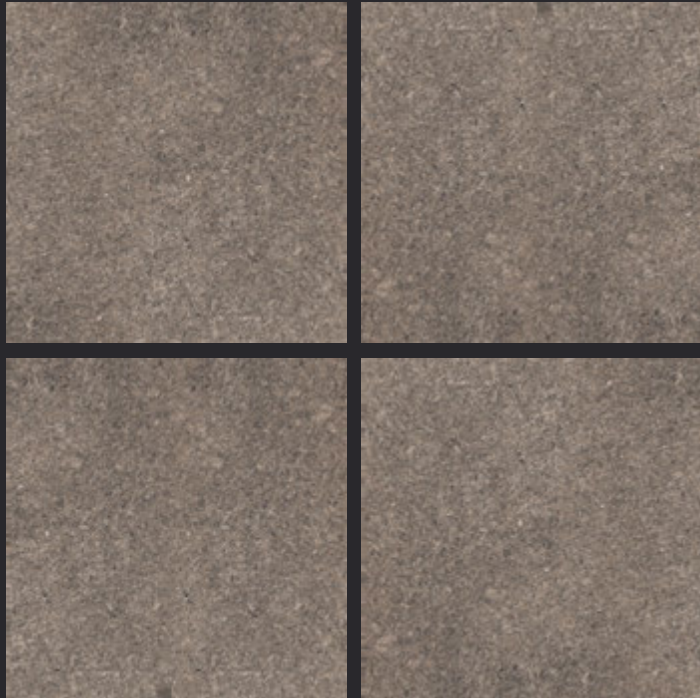

GLAZED
VITRIFIED TILES

600x
600mm

Random Face