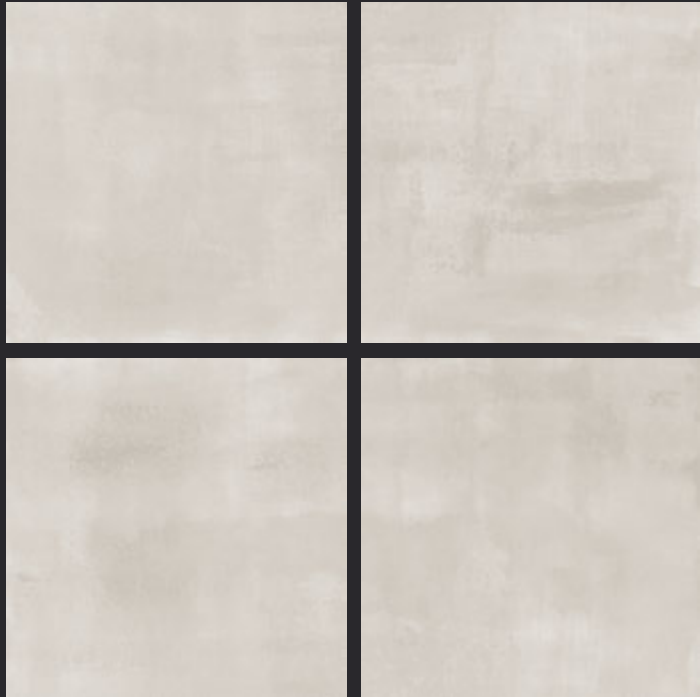

GLAZED
VITRIFIED TILES
**600x
600mm**

Random Face