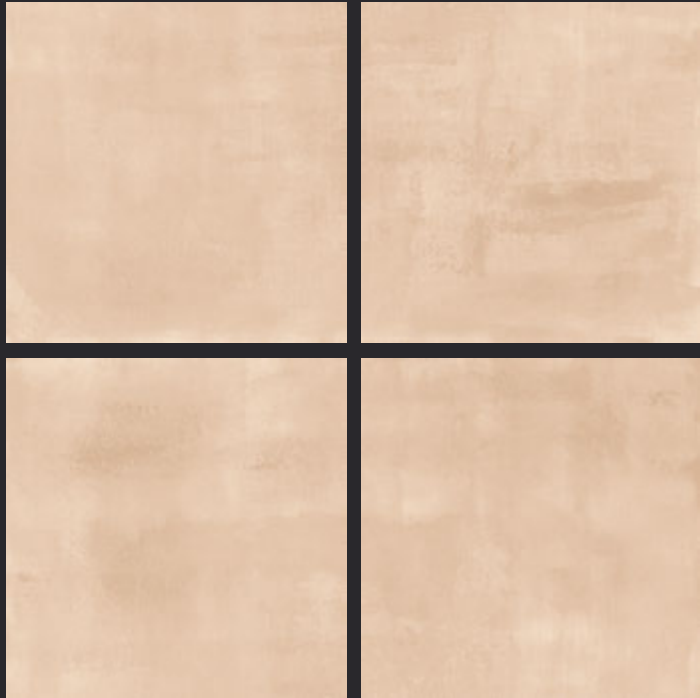

GLAZED
VITRIFIED TILES

600x
600mm

Random Face