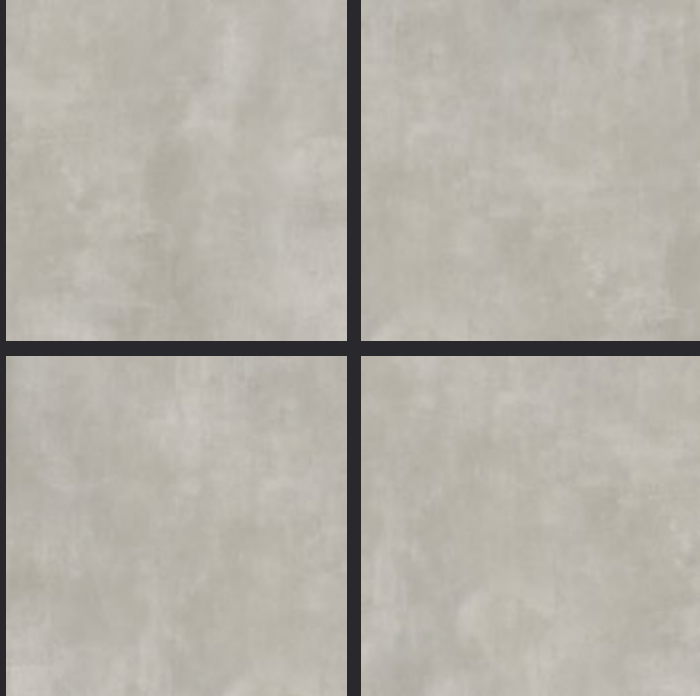

GLAZED
VITRIFIED TILES

600x
600mm

Random Face