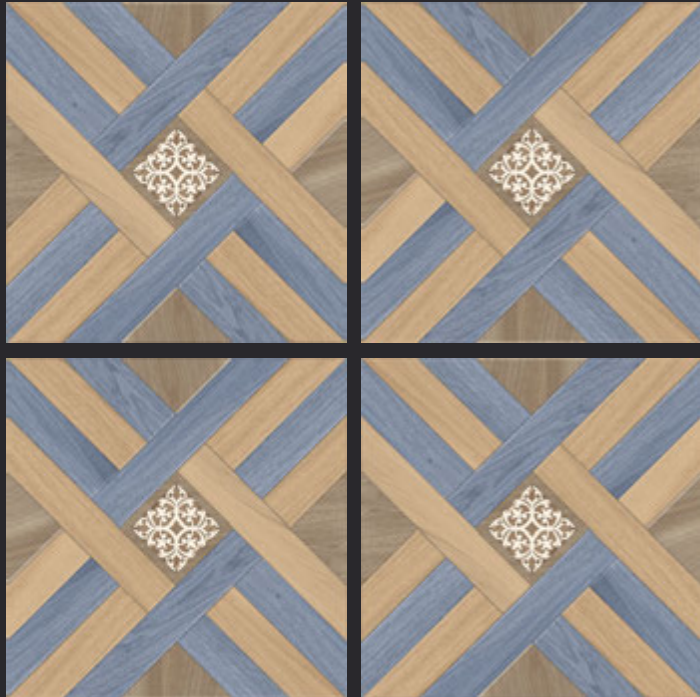

GLAZED
VITRIFIED TILES
**600x
600mm**

NICOLA BLUE
RUSTIC FINISH

EURO PALLET PACKING

Size	Pcs. Per Box	Sq. Mtr. Per Box	Sq. Ft. Per Box	Weight Per Box In Kgs. (approx)	Sq. Mtr. Per Container	Total Boxes Per Container	Boxes Per Pallet	Total Pallets Per Cont	Thickness (mm) (approx)	Weight / CTN (approx)
60x60cm	4 pcs.	1.44	15.5	27.5	1440.00	1000	50	20	9.00	27500