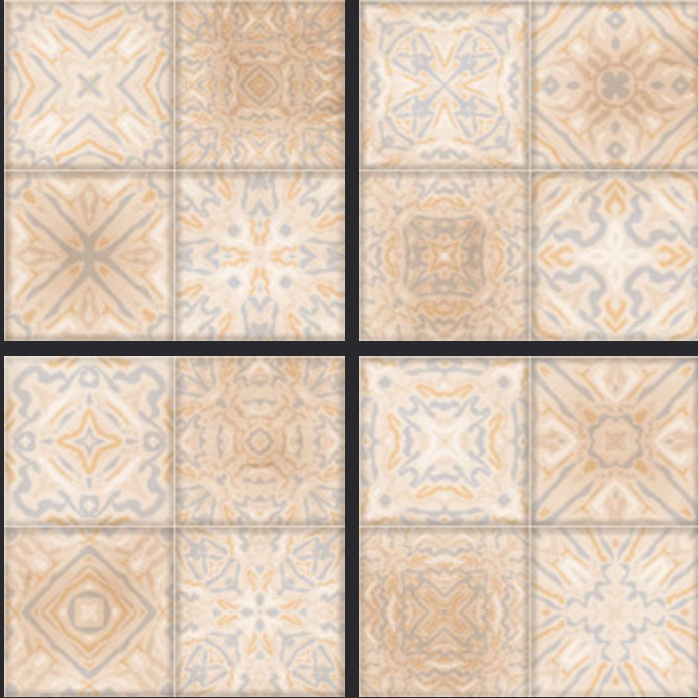

GLAZED
VITRIFIED TILES

600x
600mm

Random Face