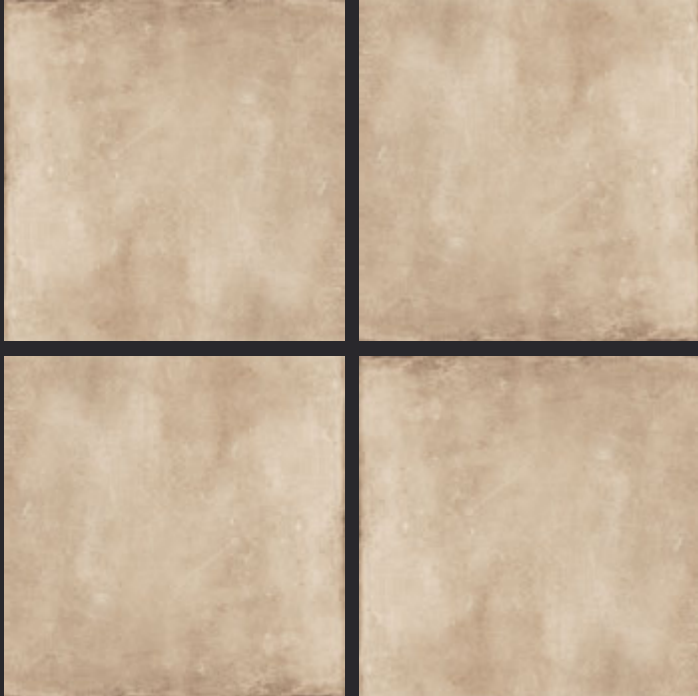

GLAZED  
VITRIFIED TILES

600x  
600mm

**MAGNUS BROWN COLOUR**  
RUSTIC FINISH