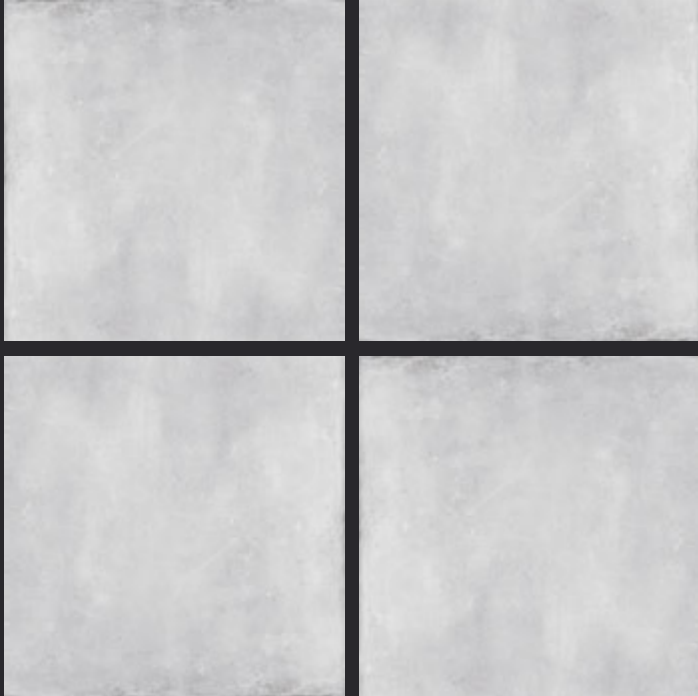

GLAZED
VITRIFIED TILES

600x
600mm

MAGNUS GRIS COLOUR

RUSTIC FINISH

EURO PALLET PACKING

Size	Pcs. Per Box	Sq. Mtr. Per Box	Sq. Ft. Per Box	Weight Per Box In Kgs. (approx)	Sq. Mtr. Per Container	Total Boxes Per Container	Boxes Per Pallet	Total Pallets Per Cont	Thickness (mm) (approx)	Weight / CTN (approx)
60x60cm	4 pcs.	1.44	15.5	27.5	1440.00	1000	50	20	9.00	27500