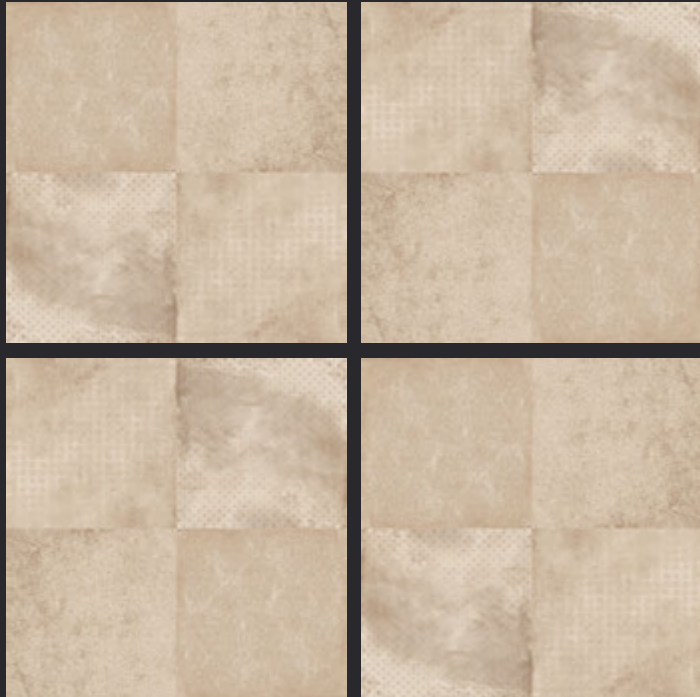

GLAZED
VITRIFIED TILES

600x
600mm

MAGNUS BROWN DECOR (CARVING)

RUSTIC FINISH

EURO PALLET PACKING

Size	Pcs. Per Box	Sq. Mtr. Per Box	Sq. Ft. Per Box	Weight Per Box In Kgs. (approx)	Sq. Mtr. Per Container	Total Boxes Per Container	Boxes Per Pallet	Total Pallets Per Cont	Thickness (mm) (approx)	Weight / CTN (approx)
60x60cm	4 pcs.	1.44	15.5	27.5	1440.00	1000	50	20	9.00	27500