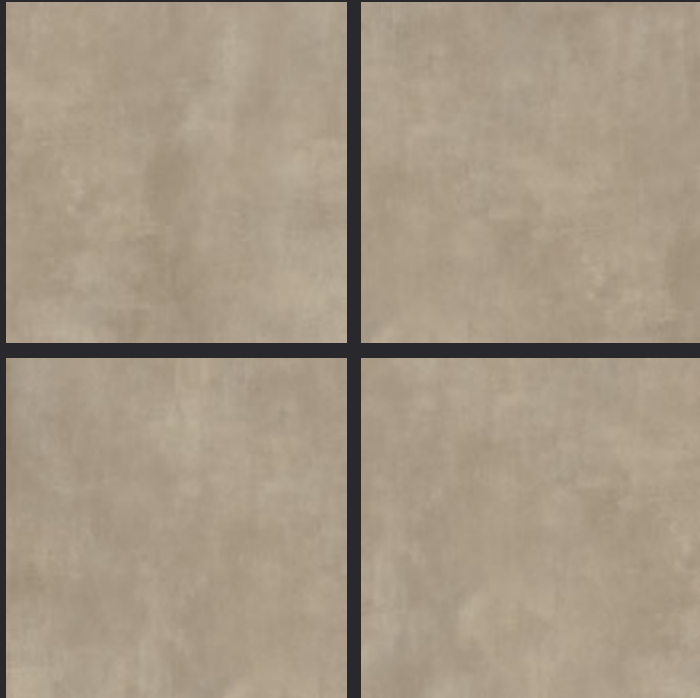

GLAZED
VITRIFIED TILES

600x
600mm

Random Face