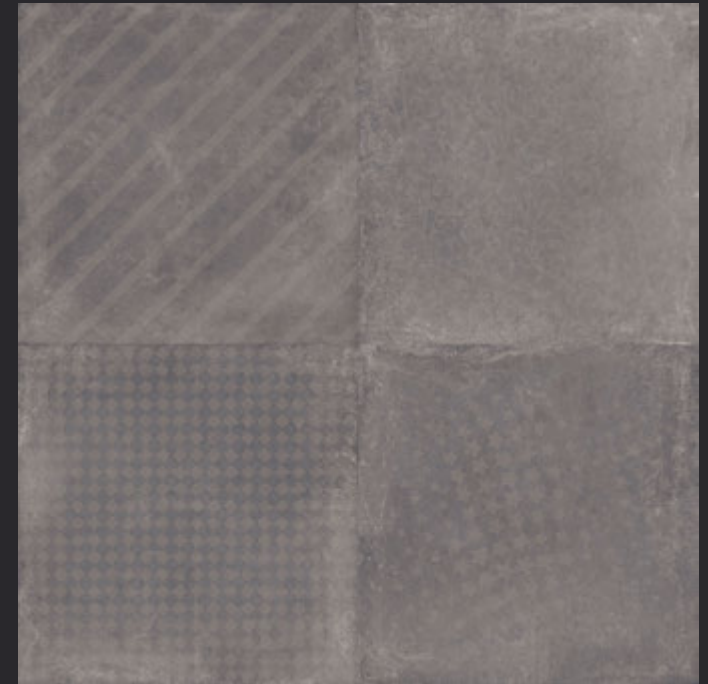

GLAZED
VITRIFIED TILES

600x
600mm

GEO GRAPHITE DECOR (CARVING)

RUSTIC FINISH

EURO PALLET PACKING

Size	Pcs. Per Box	Sq. Mtr. Per Box	Sq. Ft. Per Box	Weight Per Box In Kgs. (approx)	Sq. Mtr. Per Container	Total Boxes Per Container	Boxes Per Pallet	Total Pallets Per Cont	Thickness (mm) (approx)	Weight / CTN (approx)
60x60cm	4 pcs.	1.44	15.5	27.5	1440.00	1000	50	20	9.00	27500