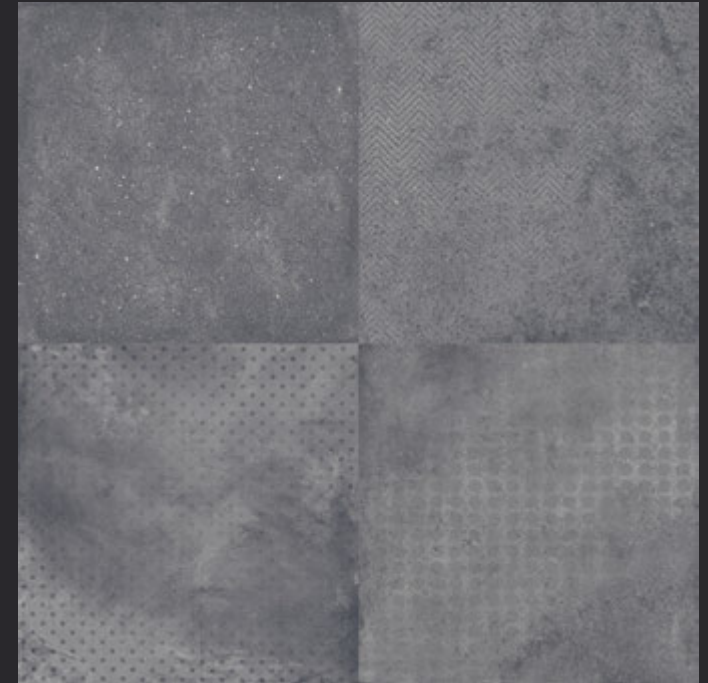

GLAZED
VITRIFIED TILES

600x
600mm

MAGNUS GRAPHITE DECOR (CARVING)
RUSTIC FINISH

EURO PALLET PACKING

Size	Pcs. Per Box	Sq. Mtr. Per Box	Sq. Ft. Per Box	Weight Per Box In Kgs. (approx)	Sq. Mtr. Per Container	Total Boxes Per Container	Boxes Per Pallet	Total Pallets Per Cont	Thickness (mm) (approx)	Weight / CTN (approx)
60x60cm	4 pcs.	1.44	15.5	27.5	1440.00	1000	50	20	9.00	27500