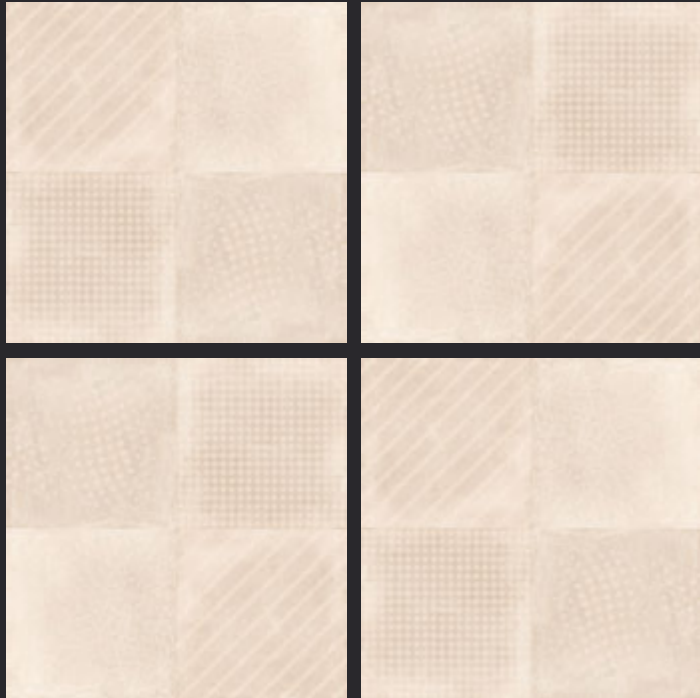

GLAZED
VITRIFIED TILES

600x
600mm

GEO BEIGE DECOR (CARVING)

RUSTIC FINISH

EURO PALLET PACKING

Size	Pcs. Per Box	Sq. Mtr. Per Box	Sq. Ft. Per Box	Weight Per Box In Kgs. (approx)	Sq. Mtr. Per Container	Total Boxes Per Container	Boxes Per Pallet	Total Pallets Per Cont	Thickness (mm) (approx)	Weight / CTN (approx)
60x60cm	4 pcs.	1.44	15.5	27.5	1440.00	1000	50	20	9.00	27500