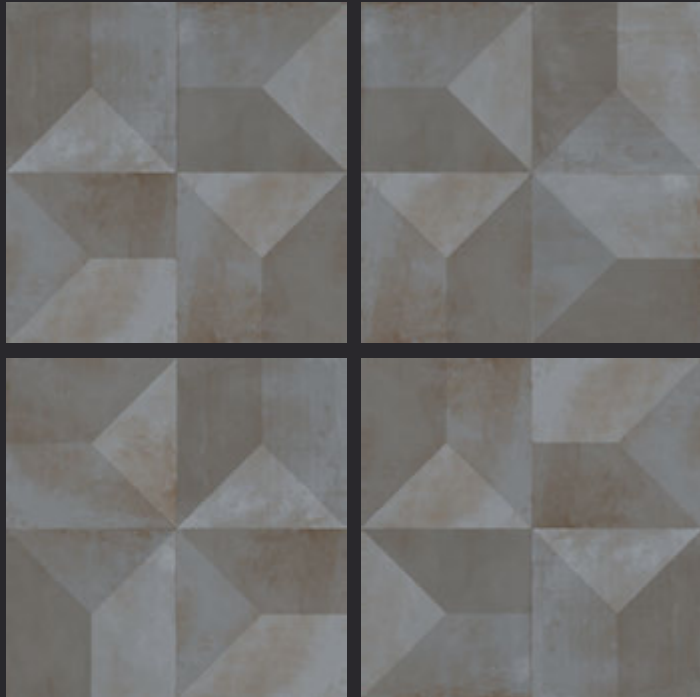

GLAZED
VITRIFIED TILES
**600x
600mm**

Random Face