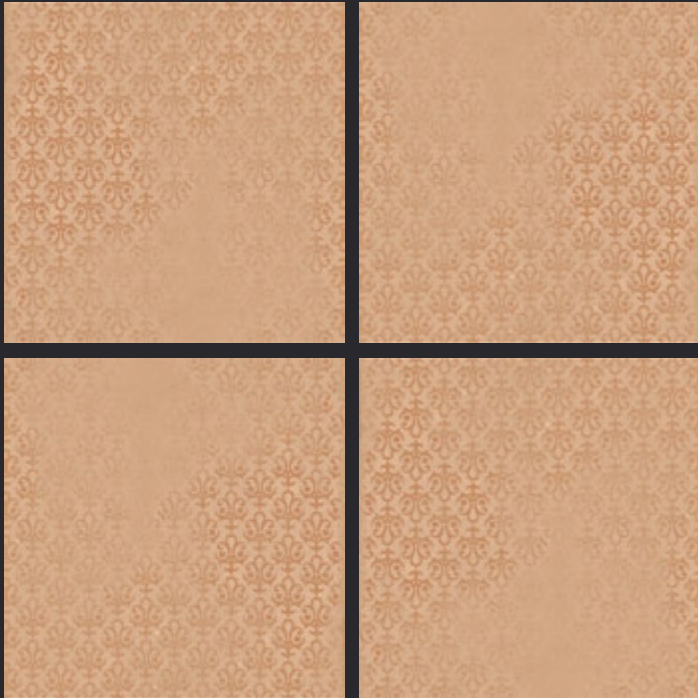

GLAZED
VITRIFIED TILES

600x
600mm

PLUTO BROWN DECOR (CARVING)

RUSTIC FINISH

EURO PALLET PACKING

Size	Pcs. Per Box	Sq. Mtr. Per Box	Sq. Ft. Per Box	Weight Per Box In Kgs. (approx)	Sq. Mtr. Per Container	Total Boxes Per Container	Boxes Per Pallet	Total Pallets Per Cont	Thickness (mm) (approx)	Weight / CTN (approx)
60x60cm	4 pcs.	1.44	15.5	27.5	1440.00	1000	50	20	9.00	27500