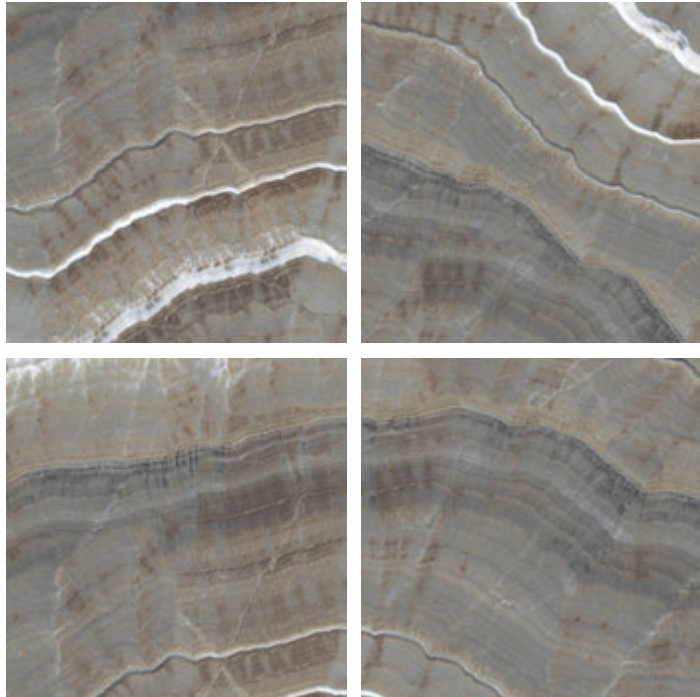

GLAZED
VITRIFIED TILES
**600x
600mm**

Random Face