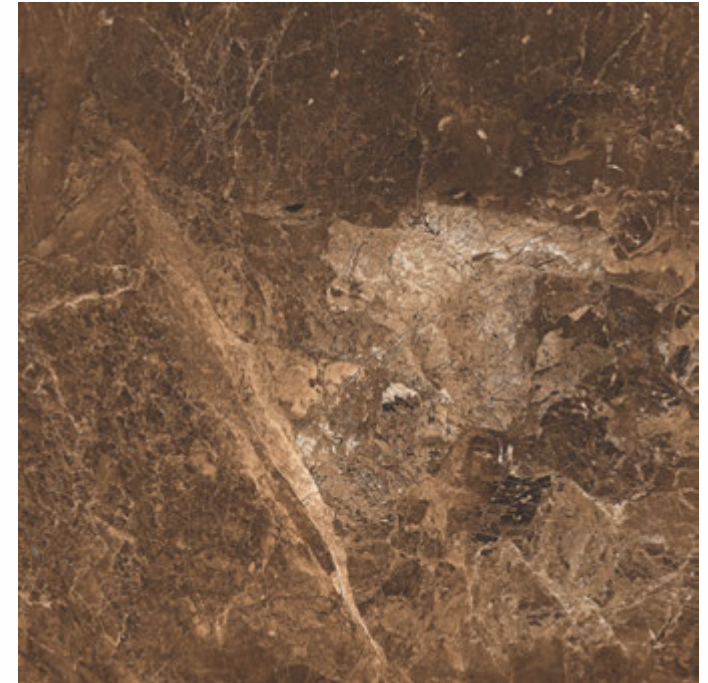

PREZZO BROWN
HIGH GLOSS FINISH

EURO PALLET PACKING

Size	Pcs. Per Box	Sq. Mtr. Per Box	Sq. Ft. Per Box	Weight Per Box In Kgs. (approx)	Sq. Mtr. Per Container	Total Boxes Per Container	Boxes Per Pallet	Total Pallets Per Cont	Thickness (mm) (approx)	Weight / CTN (approx)
60x60cm	4 pcs.	1.44	15.5	27.5	1440.00	1000	50	20	9.00	27500