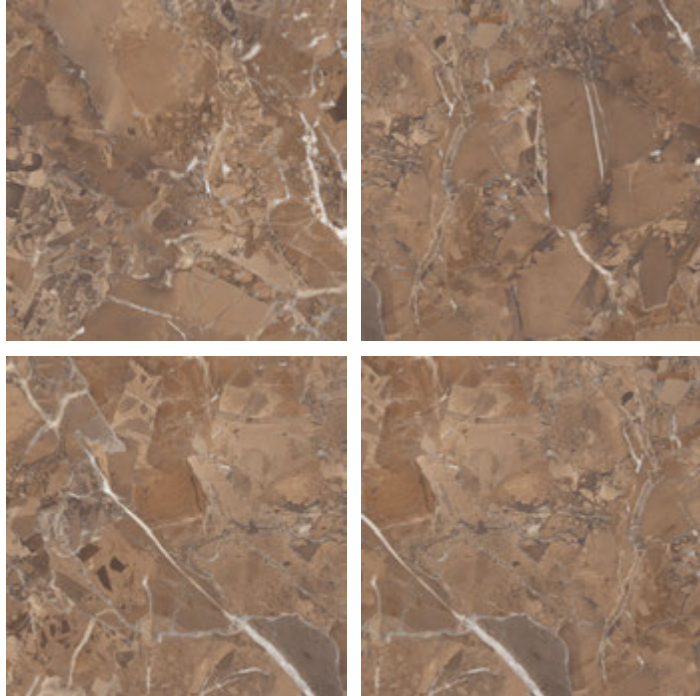

GLAZED
VITRIFIED TILES
**600x
600mm**

Random Face