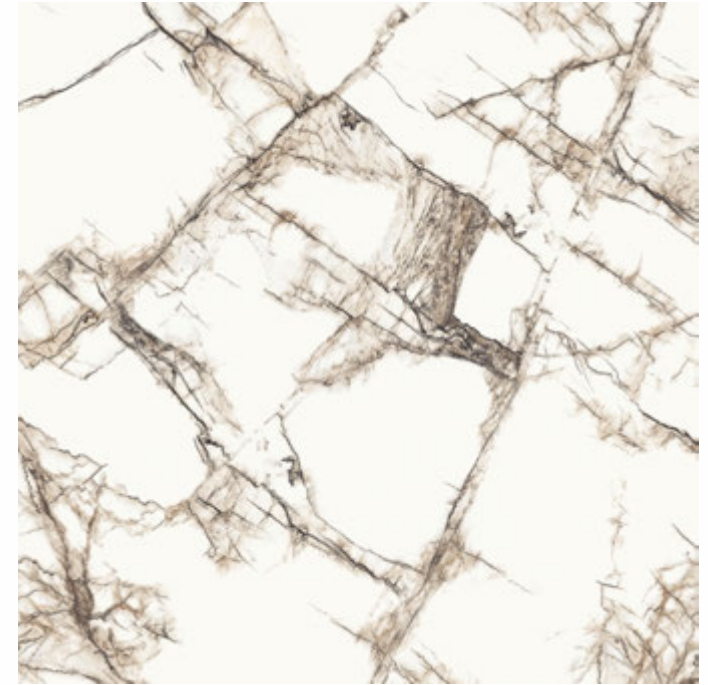

FRACTAL WHITE

HIGH GLOSS FINISH

EURO PALLET PACKING

Size	Pcs. Per Box	Sq. Mtr. Per Box	Sq. Ft. Per Box	Weight Per Box In Kgs. (approx)	Sq. Mtr. Per Container	Total Boxes Per Container	Boxes Per Pallet	Total Pallets Per Cont	Thickness (mm) (approx)	Weight / CTN (approx)
60x60cm	4 pcs.	1.44	15.5	27.5	1440.00	1000	50	20	9.00	27500