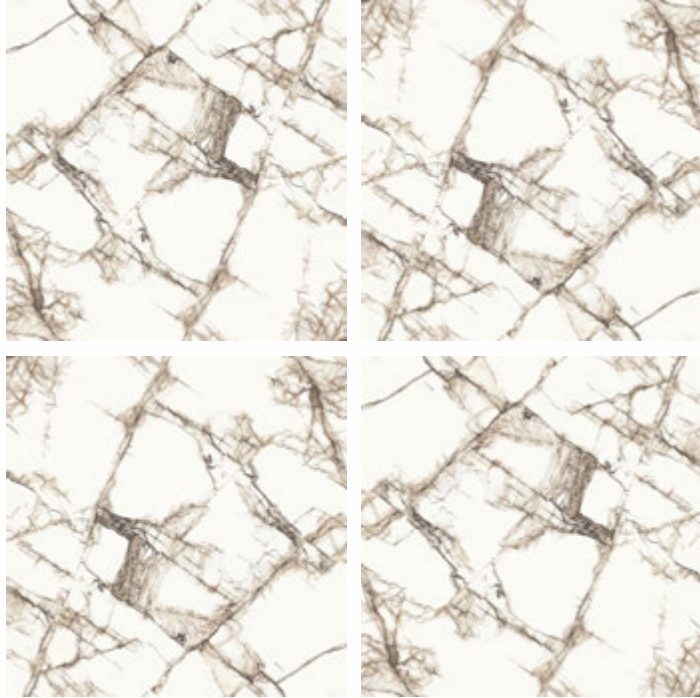

GLAZED
VITRIFIED TILES
**600x
600mm**

Random Face