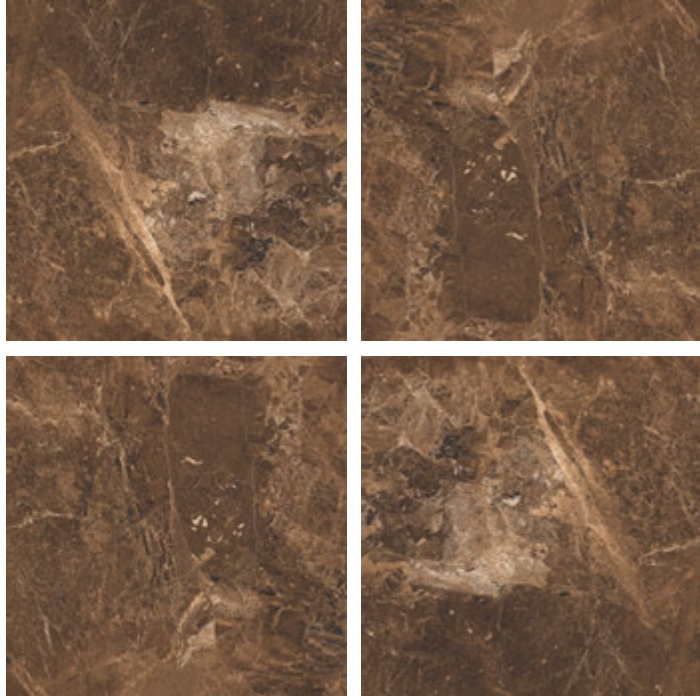

GLAZED
VITRIFIED TILES
**600x
600mm**

Random Face