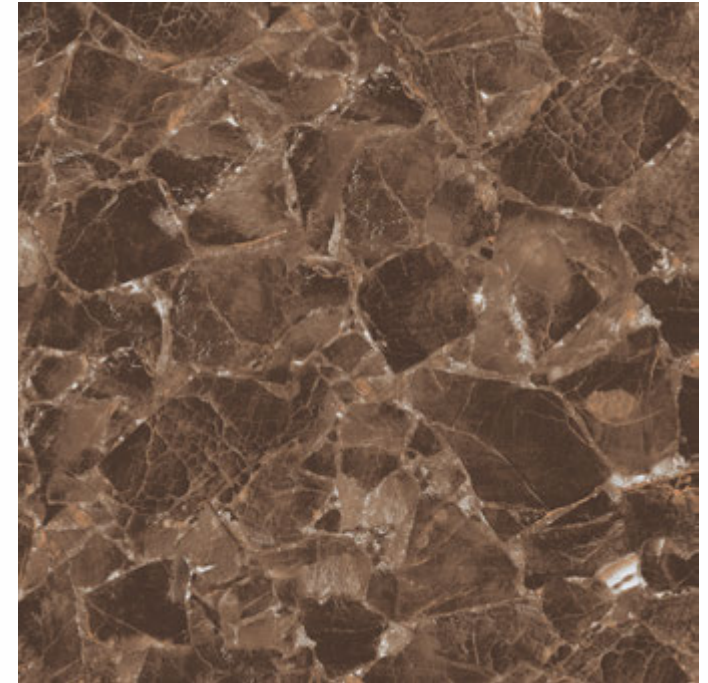

H 5023 BROWN

HIGH GLOSS FINISH

EURO PALLET PACKING

Size	Pcs. Per Box	Sq. Mtr. Per Box	Sq. Ft. Per Box	Weight Per Box In Kgs. (approx)	Sq. Mtr. Per Container	Total Boxes Per Container	Boxes Per Pallet	Total Pallets Per Cont	Thickness (mm) (approx)	Weight / CTN (approx)
60x60cm	4 pcs.	1.44	15.5	27.5	1440.00	1000	50	20	9.00	27500