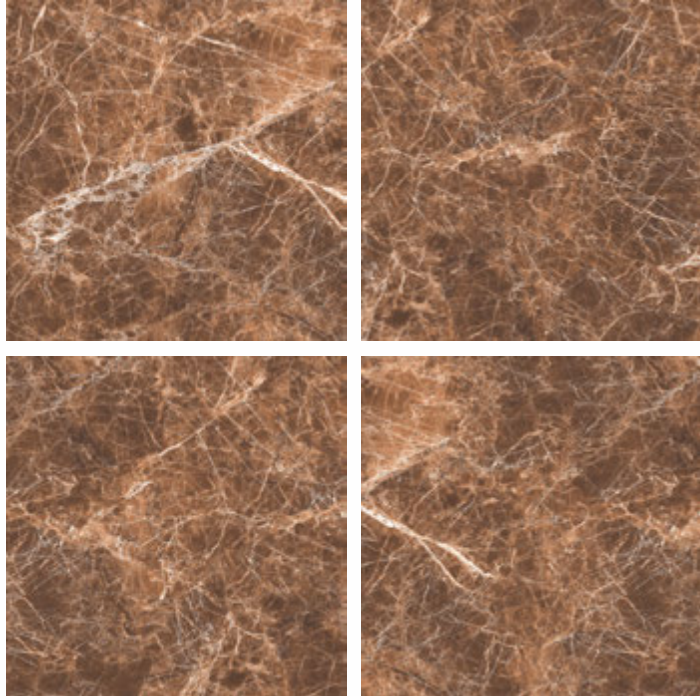

GLAZED
VITRIFIED TILES
**600x
600mm**

Random Face