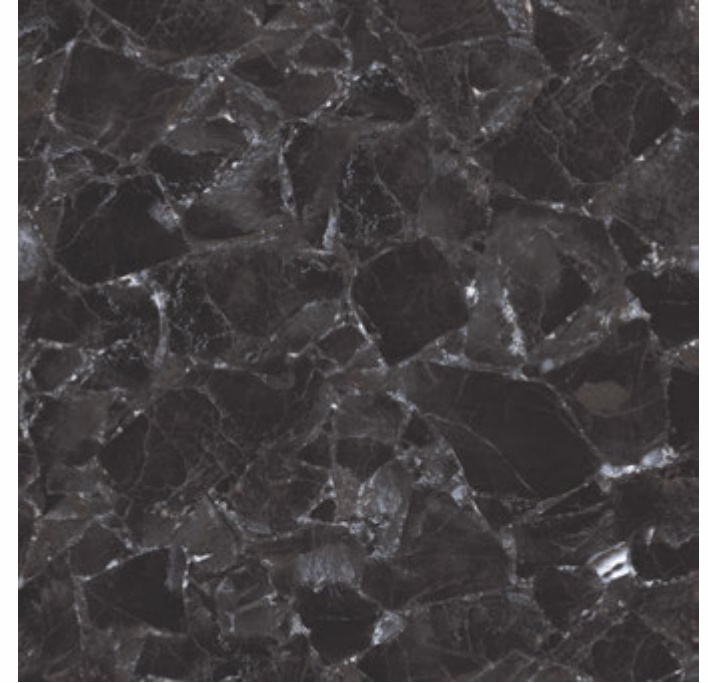

H 5023 BLACK

HIGH GLOSS FINISH

EURO PALLET PACKING

Size	Pcs. Per Box	Sq. Mtr. Per Box	Sq. Ft. Per Box	Weight Per Box In Kgs. (approx)	Sq. Mtr. Per Container	Total Boxes Per Container	Boxes Per Pallet	Total Pallets Per Cont	Thickness (mm) (approx)	Weight / CTN (approx)
60x60cm	4 pcs.	1.44	15.5	27.5	1440.00	1000	50	20	9.00	27500