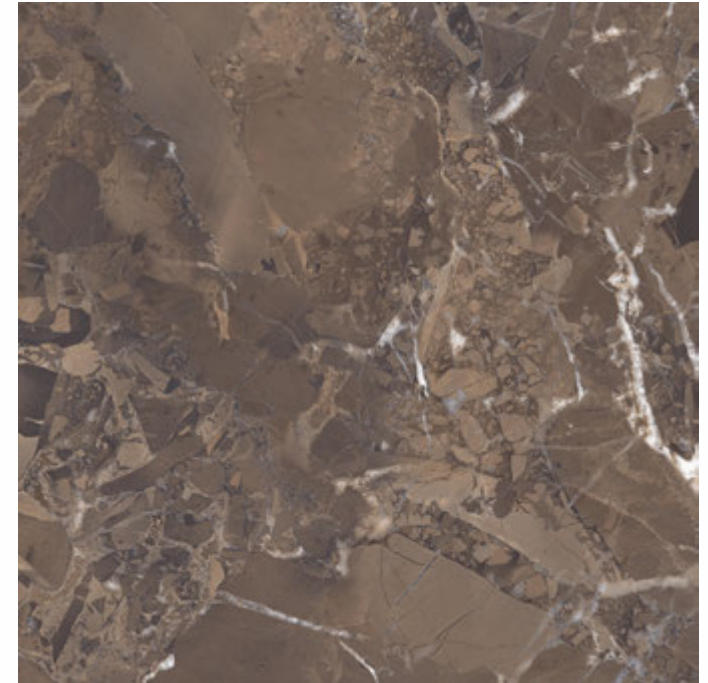

MELIBEA CAFE
HIGH GLOSS FINISH

EURO PALLET PACKING

Size	Pcs. Per Box	Sq. Mtr. Per Box	Sq. Ft. Per Box	Weight Per Box In Kgs. (approx)	Sq. Mtr. Per Container	Total Boxes Per Container	Boxes Per Pallet	Total Pallets Per Cont	Thickness (mm) (approx)	Weight / CTN (approx)
60x60cm	4 pcs.	1.44	15.5	27.5	1440.00	1000	50	20	9.00	27500