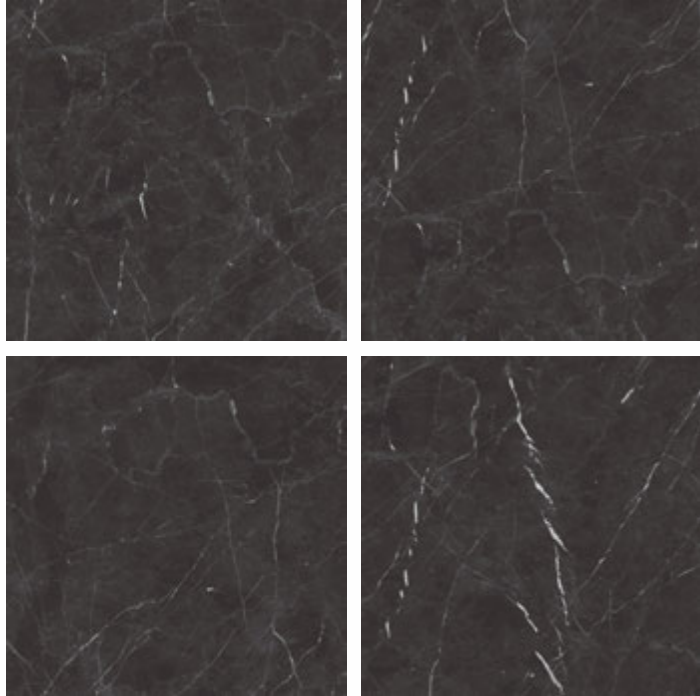

GLAZED
VITRIFIED TILES
**600x
600mm**

Random Face