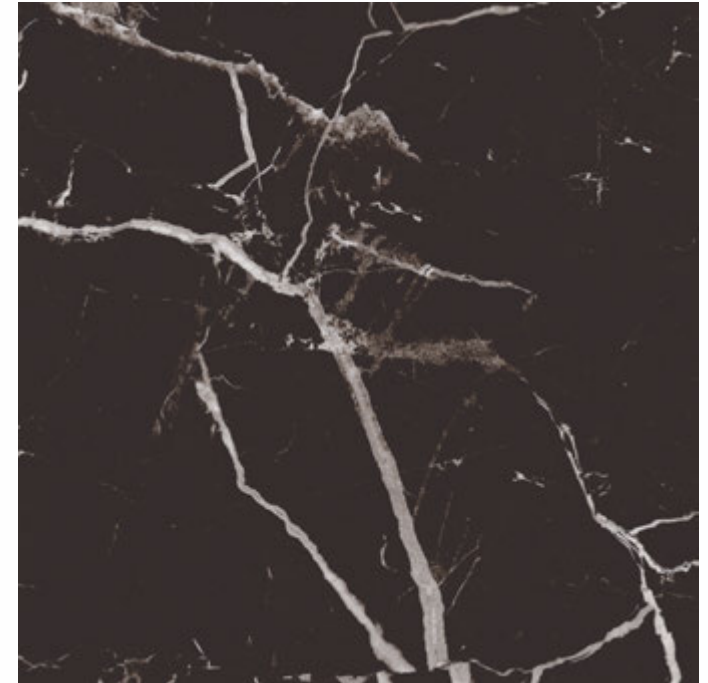

AINARA BLACK
HIGH GLOSS FINISH

EURO PALLET PACKING

Size	Pcs. Per Box	Sq. Mtr. Per Box	Sq. Ft. Per Box	Weight Per Box In Kgs. (approx)	Sq. Mtr. Per Container	Total Boxes Per Container	Boxes Per Pallet	Total Pallets Per Cont	Thickness (mm) (approx)	Weight / CTN (approx)
60x60cm	4 pcs.	1.44	15.5	27.5	1440.00	1000	50	20	9.00	27500