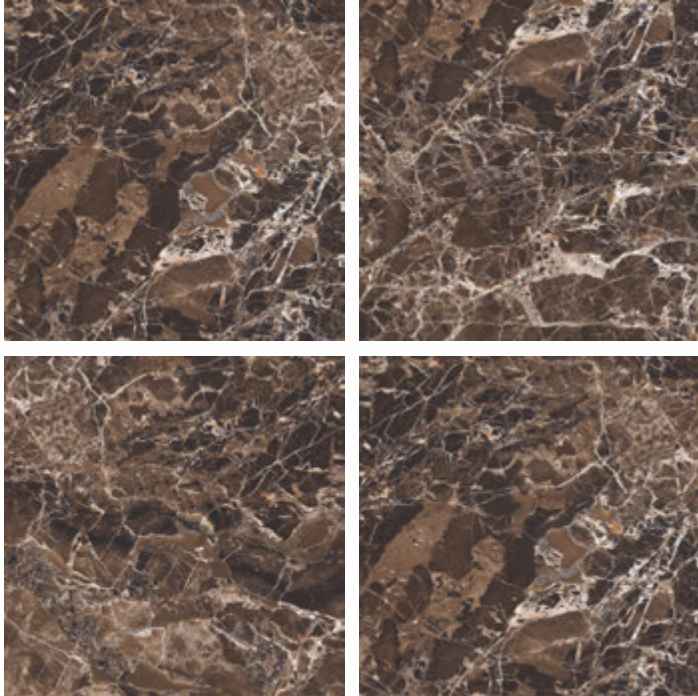

GLAZED
VITRIFIED TILES
**600x
600mm**

Random Face