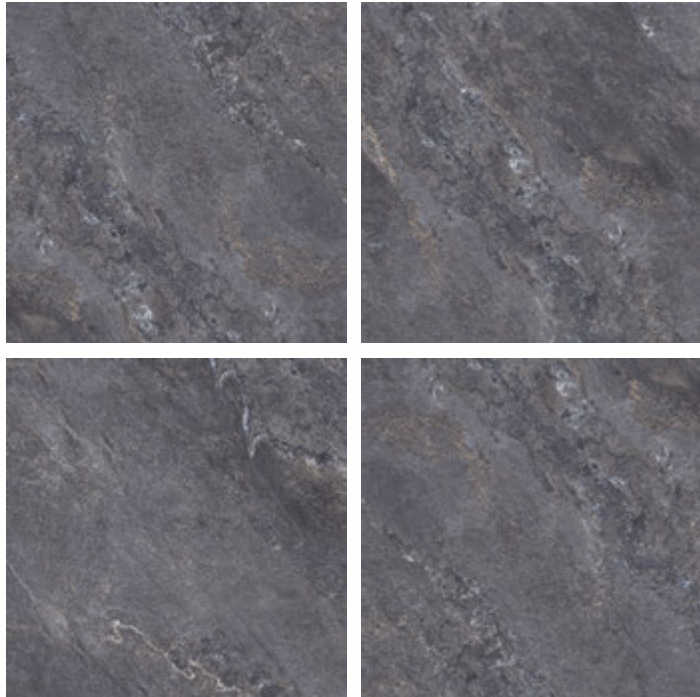

GLAZED
VITRIFIED TILES
**600x
600mm**

Random Face