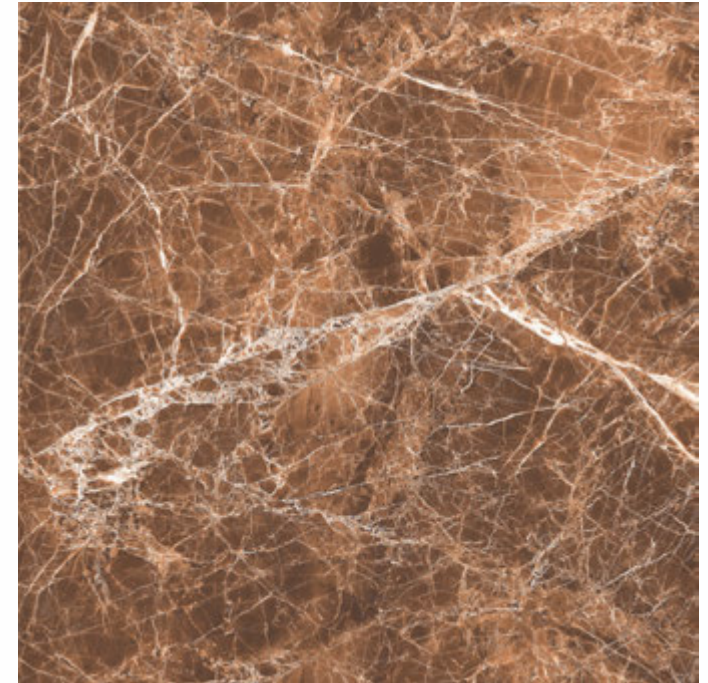

COSMO BROWN
HIGH GLOSS FINISH

EURO PALLET PACKING

Size	Pcs. Per Box	Sq. Mtr. Per Box	Sq. Ft. Per Box	Weight Per Box In Kgs. (approx)	Sq. Mtr. Per Container	Total Boxes Per Container	Boxes Per Pallet	Total Pallets Per Cont	Thickness (mm) (approx)	Weight / CTN (approx)
60x60cm	4 pcs.	1.44	15.5	27.5	1440.00	1000	50	20	9.00	27500