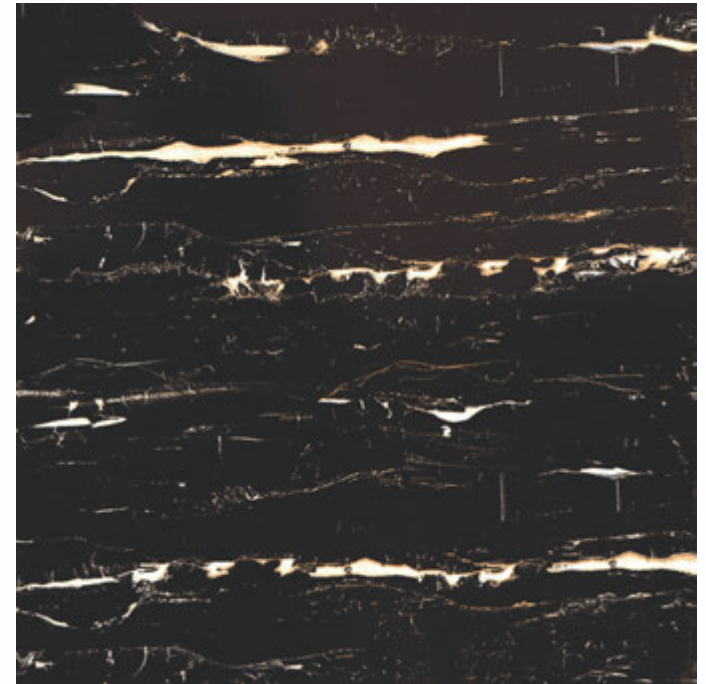

NERO PORTORO
HIGH GLOSS FINISH

EURO PALLET PACKING

Size	Pcs. Per Box	Sq. Mtr. Per Box	Sq. Ft. Per Box	Weight Per Box In Kgs. (approx)	Sq. Mtr. Per Container	Total Boxes Per Container	Boxes Per Pallet	Total Pallets Per Cont	Thickness (mm) (approx)	Weight / CTN (approx)
60x60cm	4 pcs.	1.44	15.5	27.5	1440.00	1000	50	20	9.00	27500