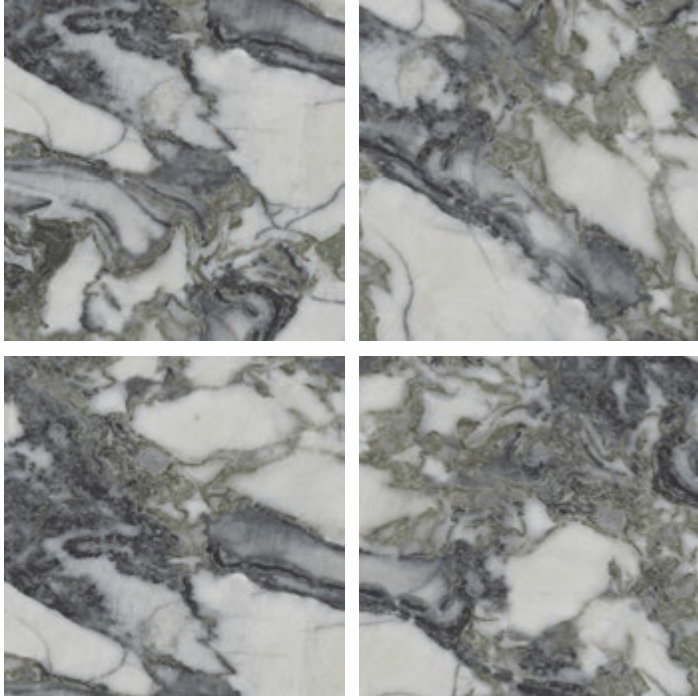

GLAZED
VITRIFIED TILES
**600x
600mm**

Random Face