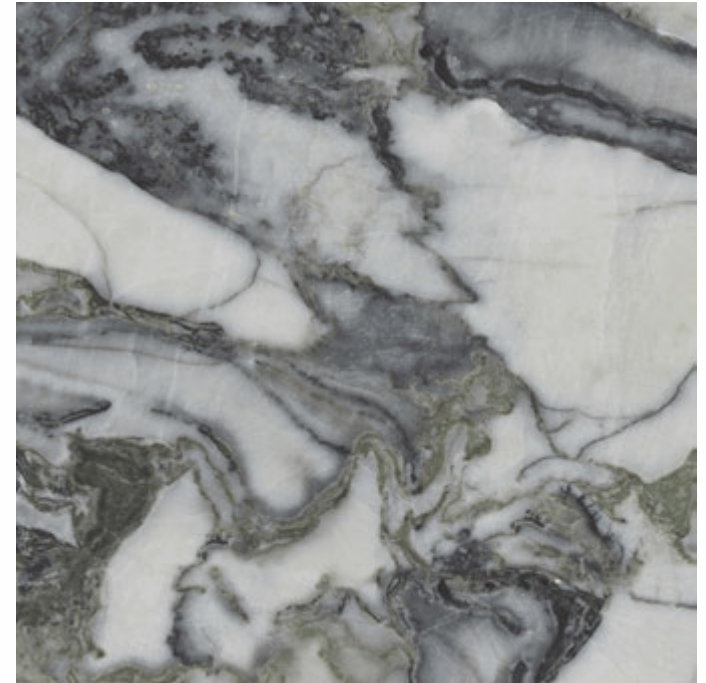

AVANT NATURAL
HIGH GLOSS FINISH

EURO PALLET PACKING

Size	Pcs. Per Box	Sq. Mtr. Per Box	Sq. Ft. Per Box	Weight Per Box In Kgs. (approx)	Sq. Mtr. Per Container	Total Boxes Per Container	Boxes Per Pallet	Total Pallets Per Cont	Thickness (mm) (approx)	Weight / CTN (approx)
60x60cm	4 pcs.	1.44	15.5	27.5	1440.00	1000	50	20	9.00	27500