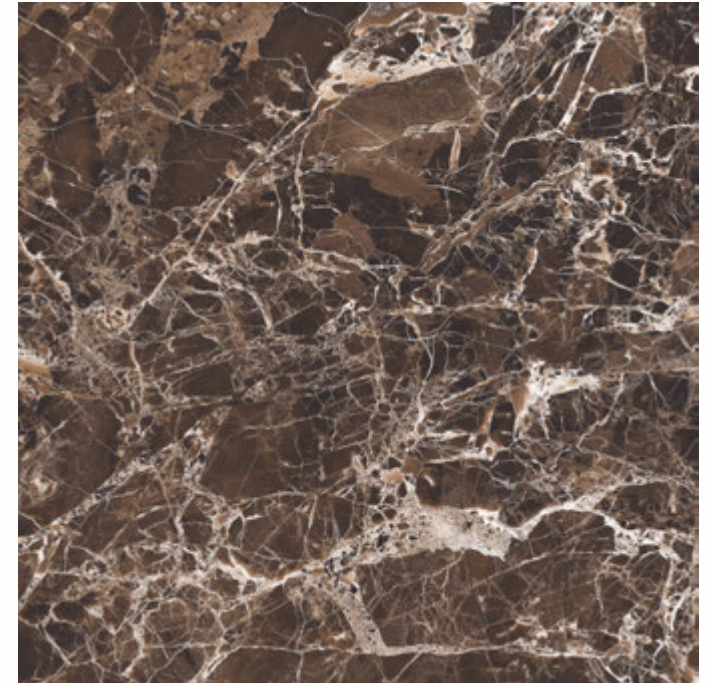

NEO EMPERA BROWN

HIGH GLOSS FINISH

EURO PALLET PACKING

Size	Pcs. Per Box	Sq. Mtr. Per Box	Sq. Ft. Per Box	Weight Per Box In Kgs. (approx)	Sq. Mtr. Per Container	Total Boxes Per Container	Boxes Per Pallet	Total Pallets Per Cont	Thickness (mm) (approx)	Weight / CTN (approx)
60x60cm	4 pcs.	1.44	15.5	27.5	1440.00	1000	50	20	9.00	27500