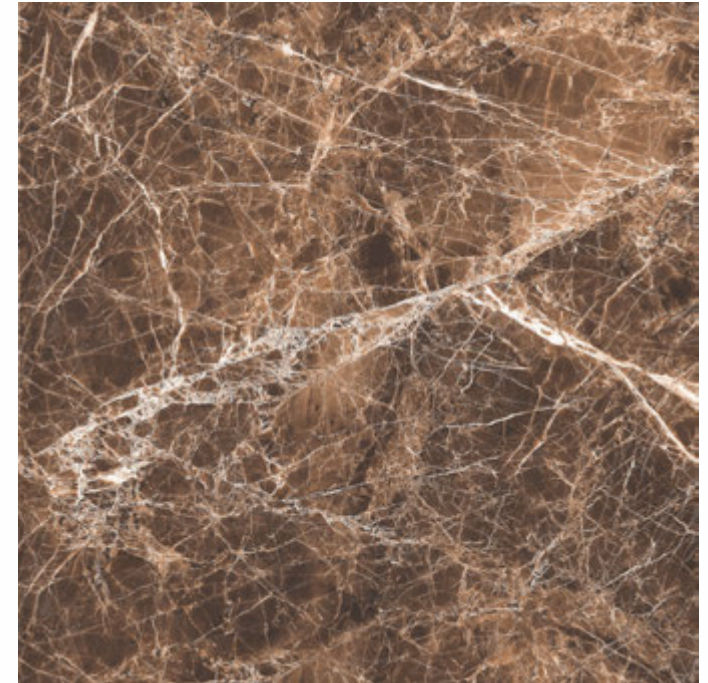

COSMO CAFE
HIGH GLOSS FINISH

EURO PALLET PACKING

Size	Pcs. Per Box	Sq. Mtr. Per Box	Sq. Ft. Per Box	Weight Per Box In Kgs. (approx)	Sq. Mtr. Per Container	Total Boxes Per Container	Boxes Per Pallet	Total Pallets Per Cont	Thickness (mm) (approx)	Weight / CTN (approx)
60x60cm	4 pcs.	1.44	15.5	27.5	1440.00	1000	50	20	9.00	27500