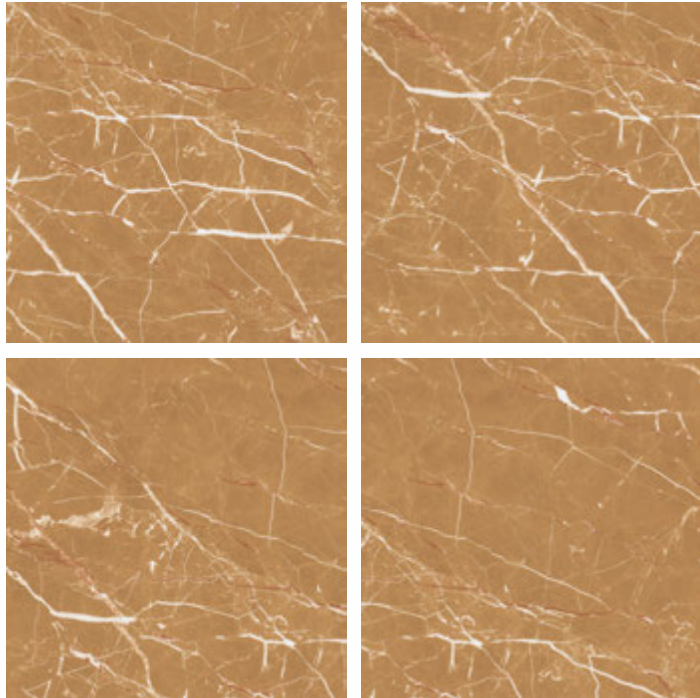

GLAZED
VITRIFIED TILES
**600x
600mm**

Random Face