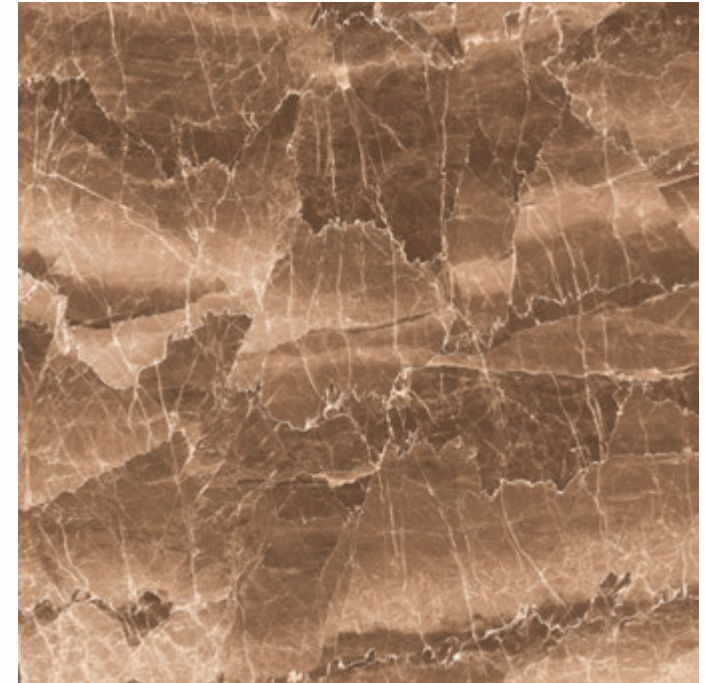

VIENCE BROWN
HIGH GLOSS FINISH

EURO PALLET PACKING

Size	Pcs. Per Box	Sq. Mtr. Per Box	Sq. Ft. Per Box	Weight Per Box In Kgs. (approx)	Sq. Mtr. Per Container	Total Boxes Per Container	Boxes Per Pallet	Total Pallets Per Cont	Thickness (mm) (approx)	Weight / CTN (approx)
60x60cm	4 pcs.	1.44	15.5	27.5	1440.00	1000	50	20	9.00	27500