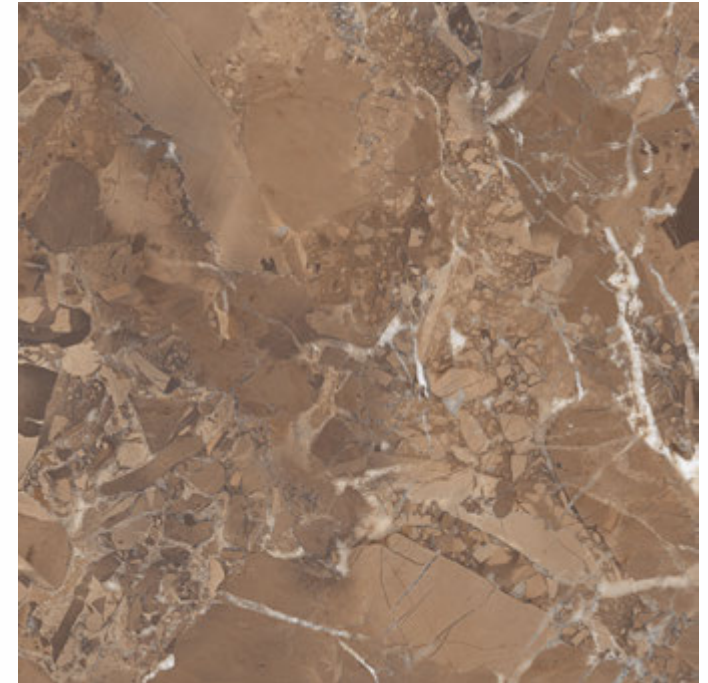

MELIBEA BROWN

HIGH GLOSS FINISH

EURO PALLET PACKING

Size	Pcs. Per Box	Sq. Mtr. Per Box	Sq. Ft. Per Box	Weight Per Box In Kgs. (approx)	Sq. Mtr. Per Container	Total Boxes Per Container	Boxes Per Pallet	Total Pallets Per Cont	Thickness (mm) (approx)	Weight / CTN (approx)
60x60cm	4 pcs.	1.44	15.5	27.5	1440.00	1000	50	20	9.00	27500