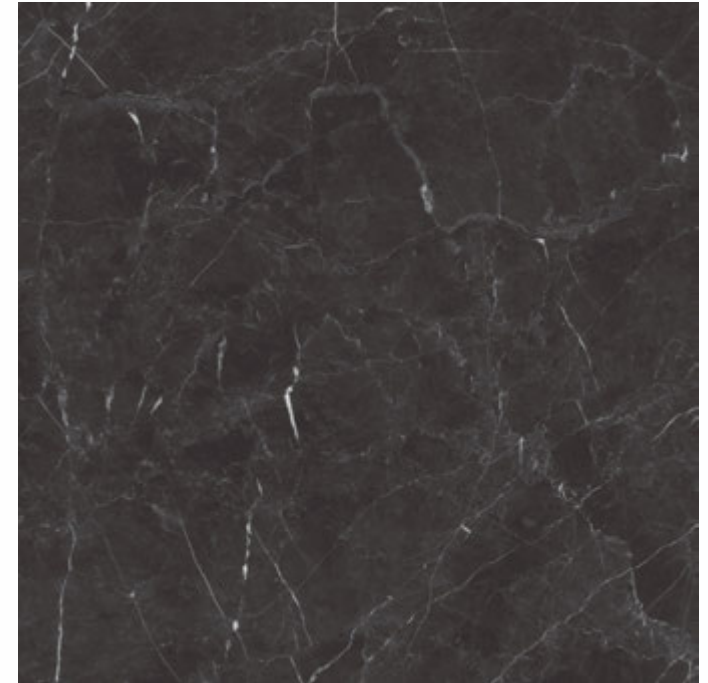

TITAN BLACK
HIGH GLOSS FINISH

EURO PALLET PACKING

Size	Pcs. Per Box	Sq. Mtr. Per Box	Sq. Ft. Per Box	Weight Per Box In Kgs. (approx)	Sq. Mtr. Per Container	Total Boxes Per Container	Boxes Per Pallet	Total Pallets Per Cont	Thickness (mm) (approx)	Weight / CTN (approx)
60x60cm	4 pcs.	1.44	15.5	27.5	1440.00	1000	50	20	9.00	27500