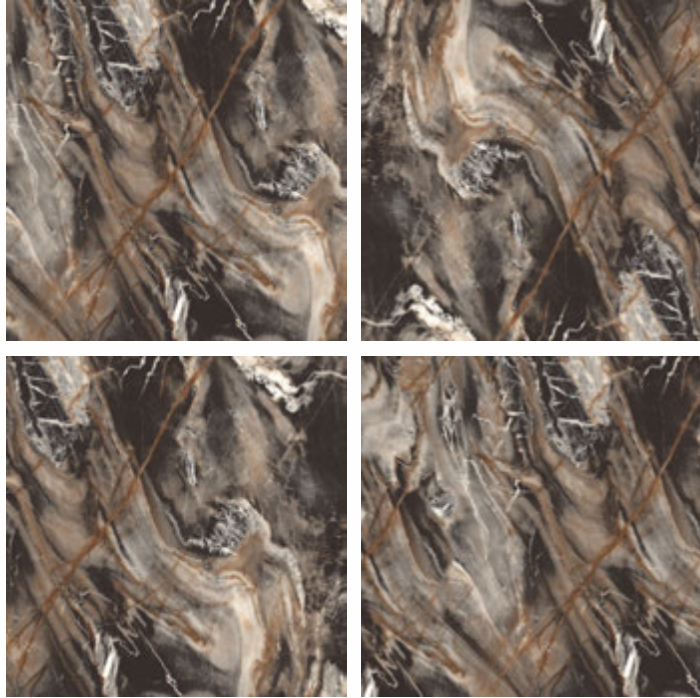

GLAZED
VITRIFIED TILES
**600x
600mm**

Random Face