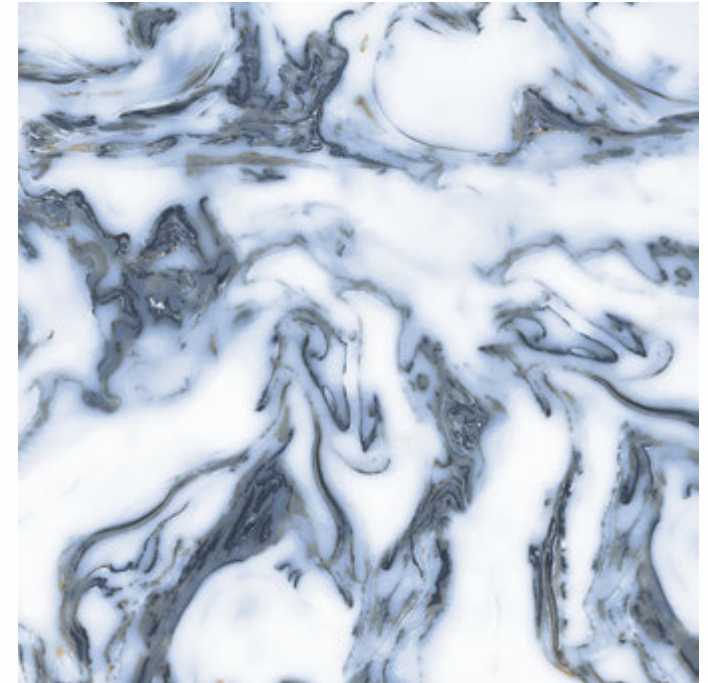

VISTA BLUE
HIGH GLOSS FINISH

EURO PALLET PACKING

Size	Pcs. Per Box	Sq. Mtr. Per Box	Sq. Ft. Per Box	Weight Per Box In Kgs. (approx)	Sq. Mtr. Per Container	Total Boxes Per Container	Boxes Per Pallet	Total Pallets Per Cont	Thickness (mm) (approx)	Weight / CTN (approx)
60x60cm	4 pcs.	1.44	15.5	27.5	1440.00	1000	50	20	9.00	27500