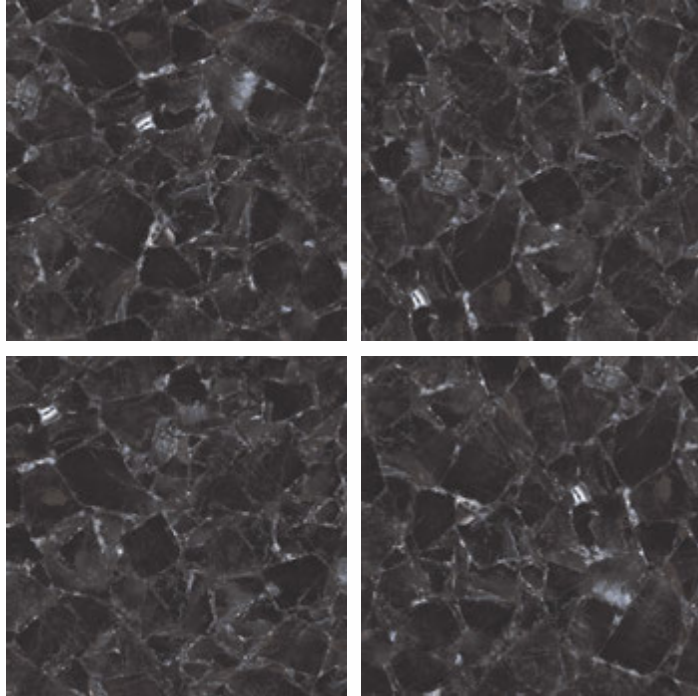

GLAZED
VITRIFIED TILES

600x
600mm

Random Face