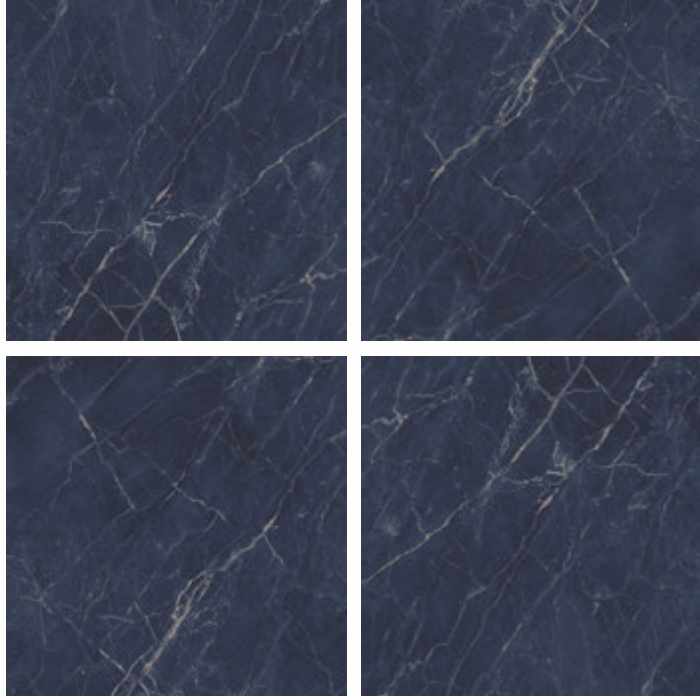

GLAZED
VITRIFIED TILES
**600x
600mm**

Random Face