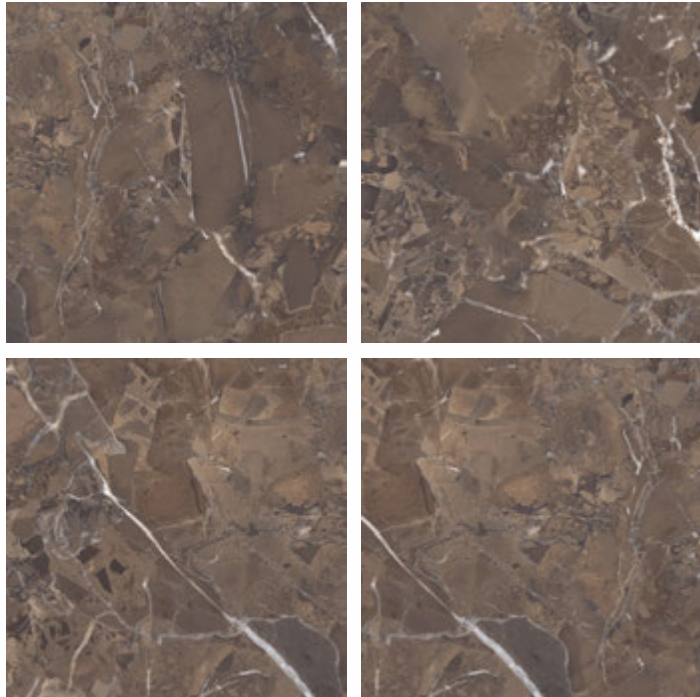

GLAZED
VITRIFIED TILES
**600x
600mm**

Random Face