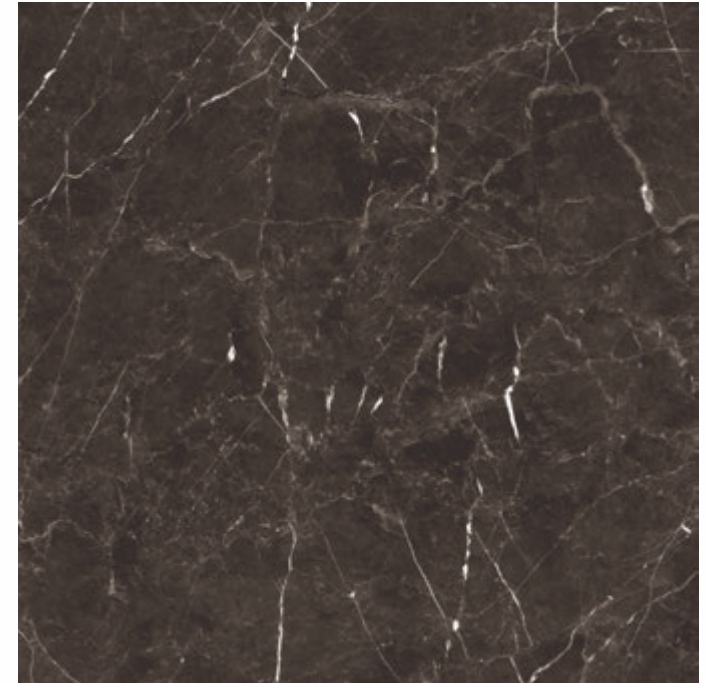

OXELL BROWN
HIGH GLOSS FINISH

EURO PALLET PACKING

Size	Pcs. Per Box	Sq. Mtr. Per Box	Sq. Ft. Per Box	Weight Per Box In Kgs. (approx)	Sq. Mtr. Per Container	Total Boxes Per Container	Boxes Per Pallet	Total Pallets Per Cont	Thickness (mm) (approx)	Weight / CTN (approx)
60x60cm	4 pcs.	1.44	15.5	27.5	1440.00	1000	50	20	9.00	27500