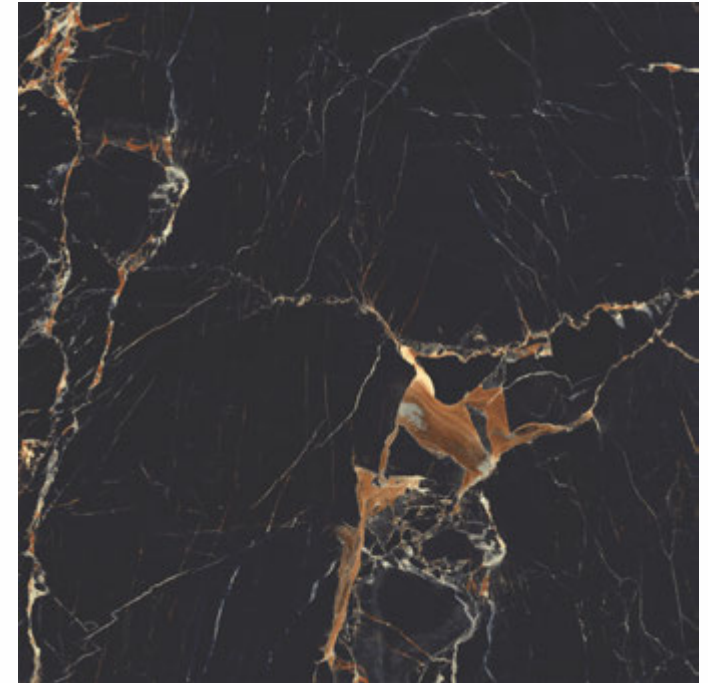

AMAIIKA BLACK

HIGH GLOSS FINISH

EURO PALLET PACKING

Size	Pcs. Per Box	Sq. Mtr. Per Box	Sq. Ft. Per Box	Weight Per Box In Kgs. (approx)	Sq. Mtr. Per Container	Total Boxes Per Container	Boxes Per Pallet	Total Pallets Per Cont	Thickness (mm) (approx)	Weight / CTN (approx)
60x60cm	4 pcs.	1.44	15.5	27.5	1440.00	1000	50	20	9.00	27500