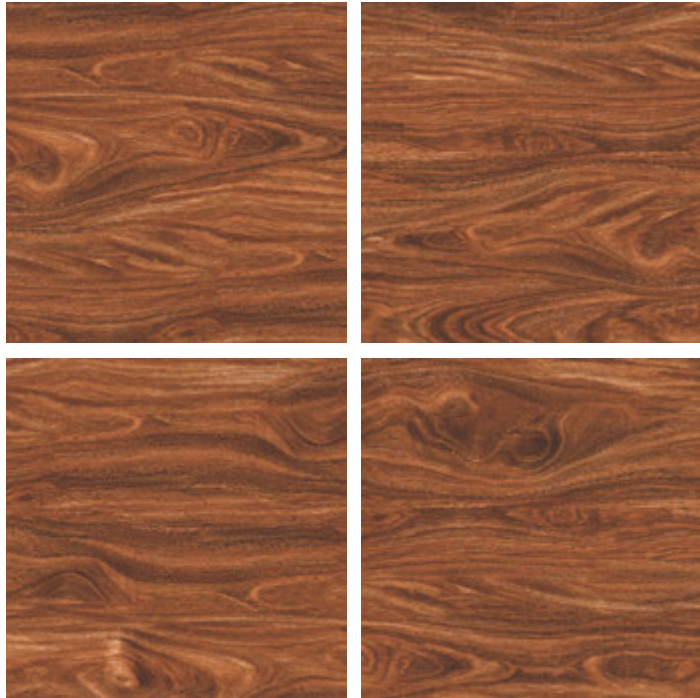

GLAZED
VITRIFIED TILES
**600x
600mm**

Random Face