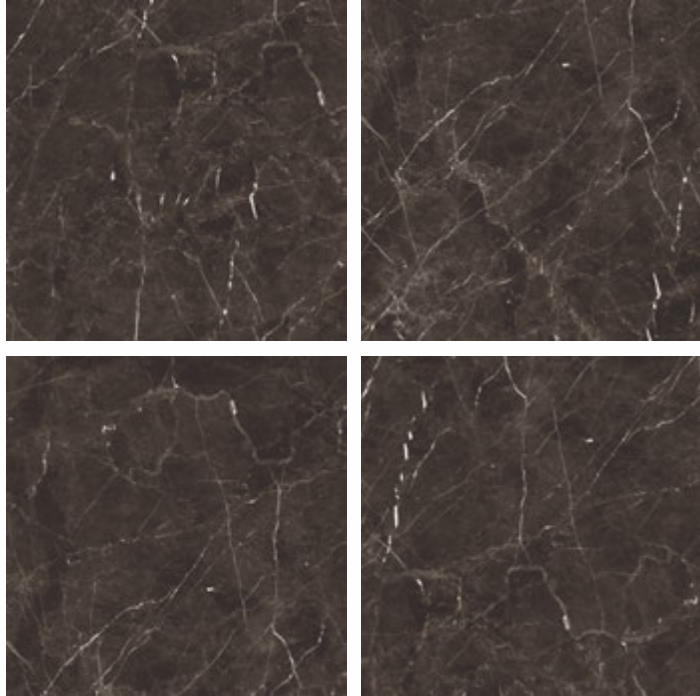

GLAZED
VITRIFIED TILES
**600x
600mm**

Random Face