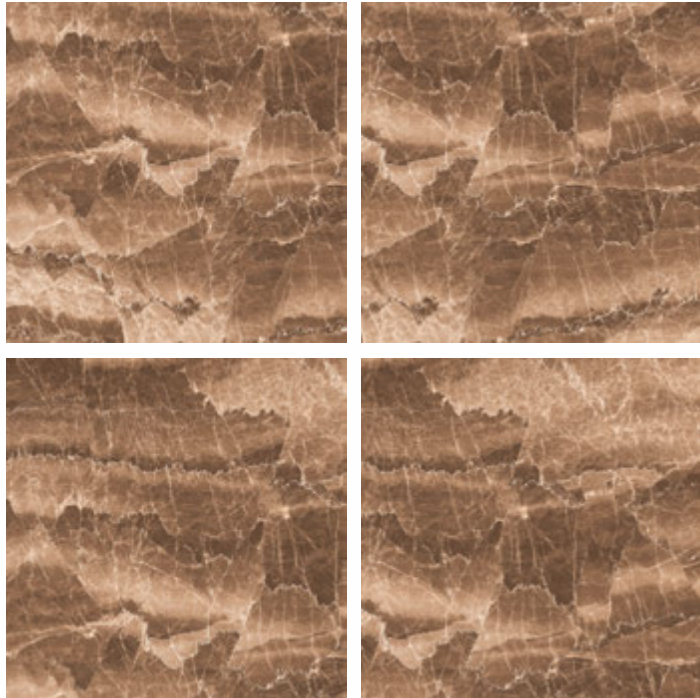

GLAZED
VITRIFIED TILES
**600x
600mm**

Random Face