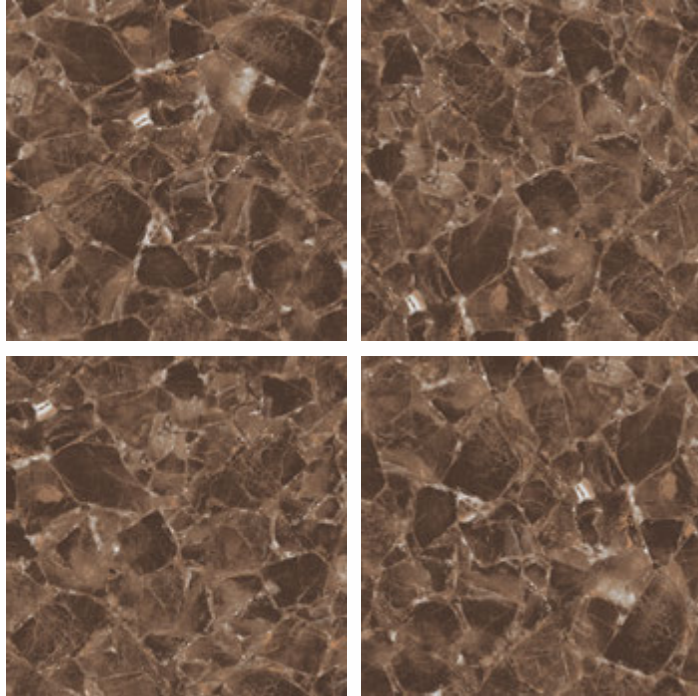

GLAZED
VITRIFIED TILES

600x
600mm

Random Face