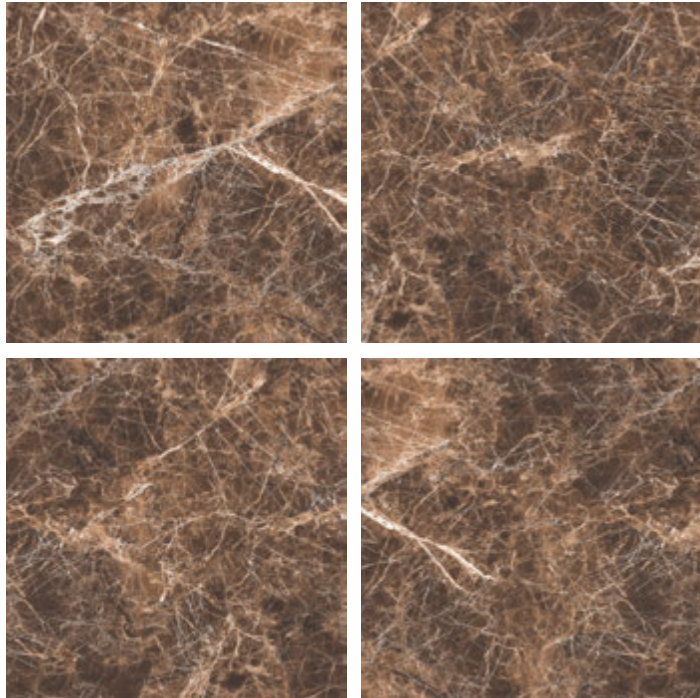

GLAZED
VITRIFIED TILES
**600x
600mm**

Random Face