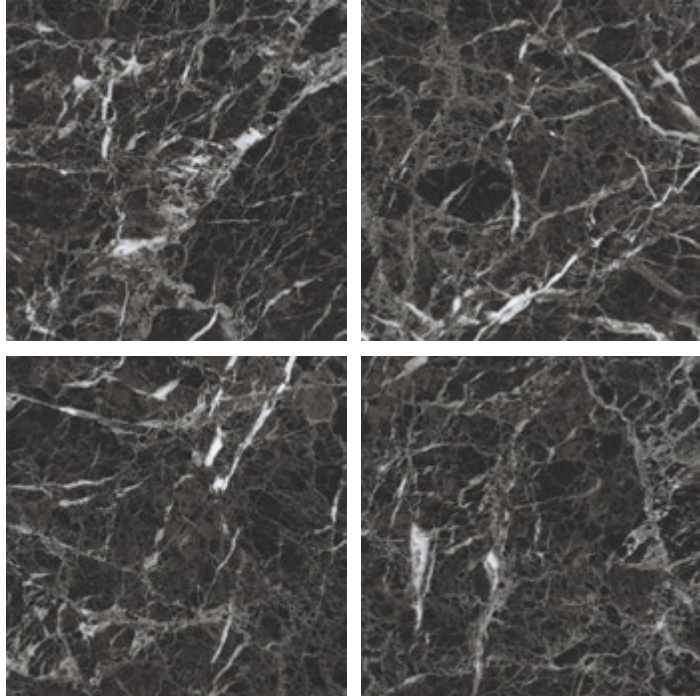

GLAZED
VITRIFIED TILES
**600x
600mm**

Random Face