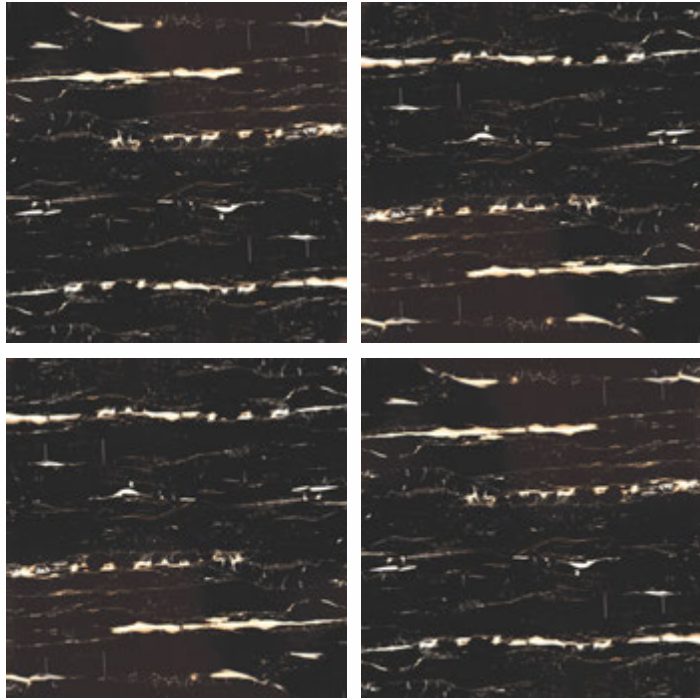

GLAZED
VITRIFIED TILES
**600x
600mm**

Random Face