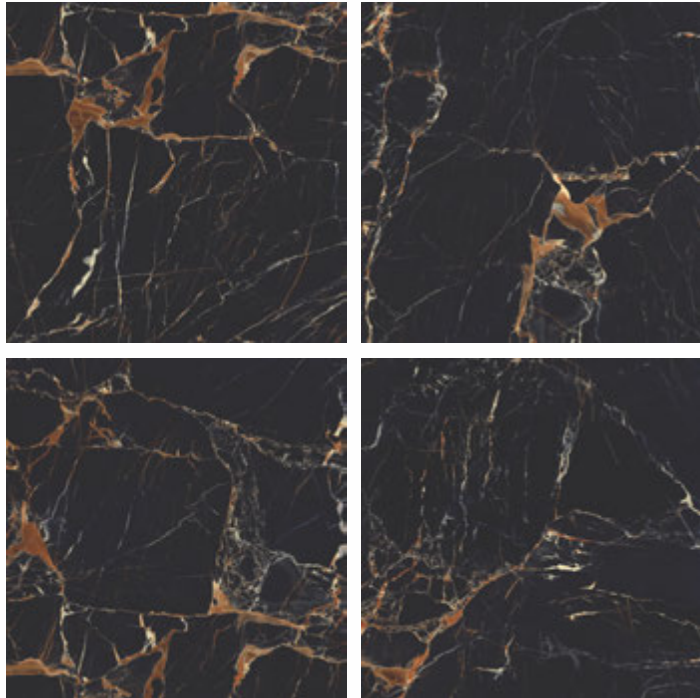

GLAZED
VITRIFIED TILES
**600x
600mm**

Random Face