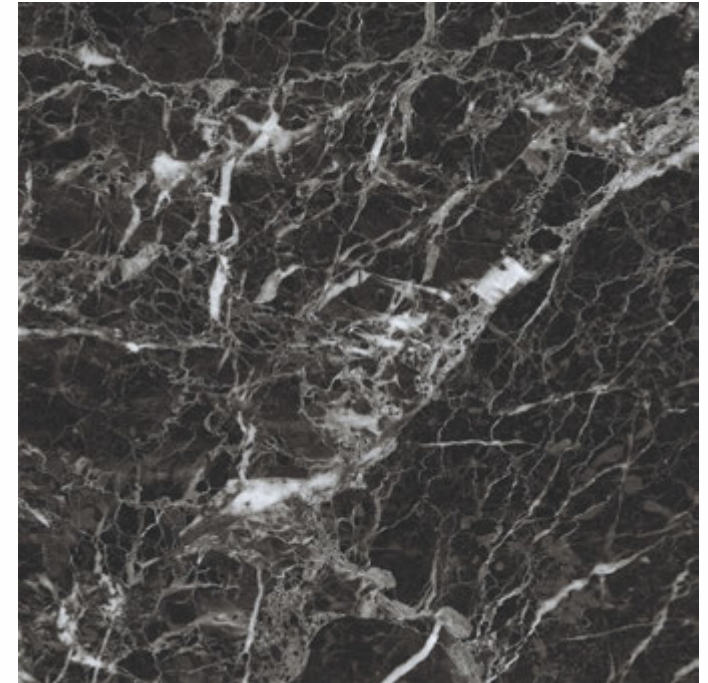

LUMINIA BLACK

HIGH GLOSS FINISH

EURO PALLET PACKING

Size	Pcs. Per Box	Sq. Mtr. Per Box	Sq. Ft. Per Box	Weight Per Box In Kgs. (approx)	Sq. Mtr. Per Container	Total Boxes Per Container	Boxes Per Pallet	Total Pallets Per Cont	Thickness (mm) (approx)	Weight / CTN (approx)
60x60cm	4 pcs.	1.44	15.5	27.5	1440.00	1000	50	20	9.00	27500