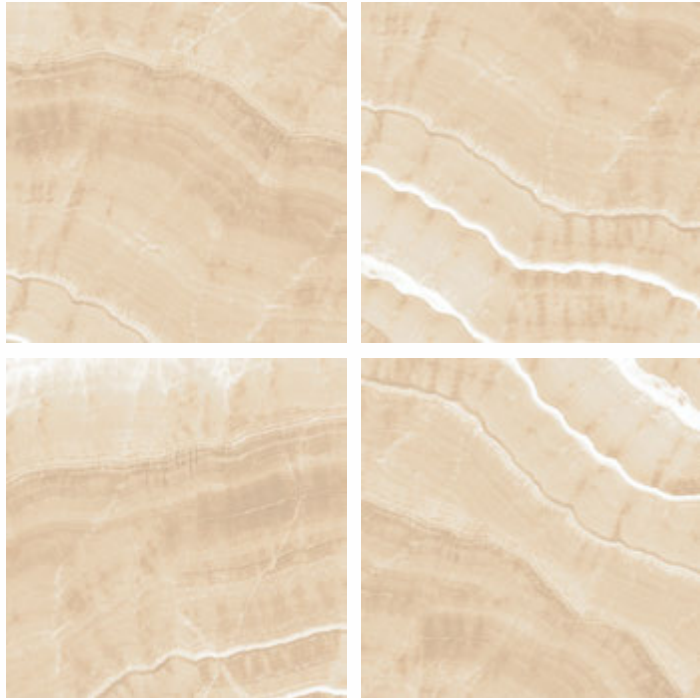

GLAZED
VITRIFIED TILES
**600x
600mm**

Random Face