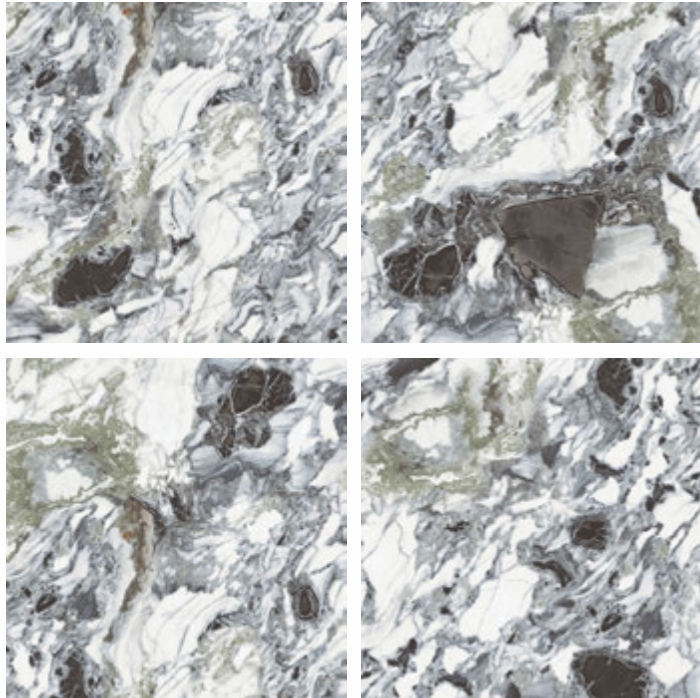

GLAZED
VITRIFIED TILES
**600x
600mm**

Random Face