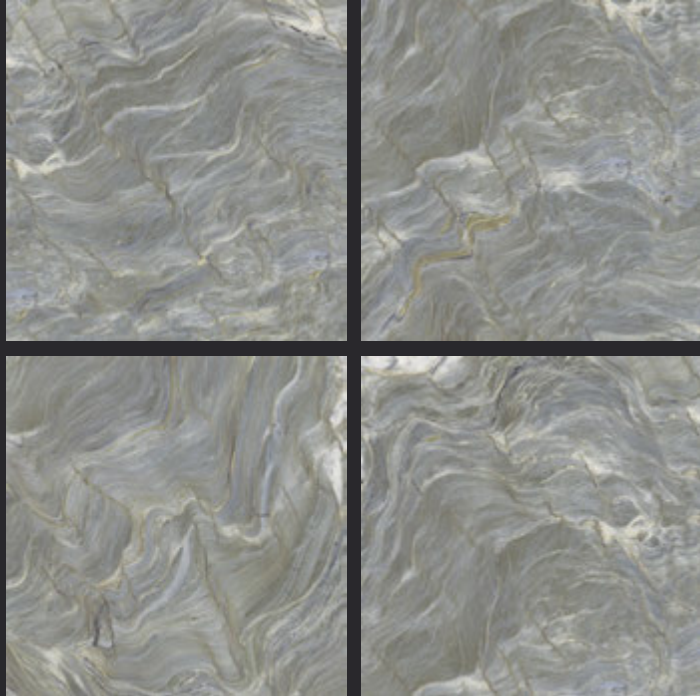

GLAZED
VITRIFIED TILES

600x
600mm

Random Face