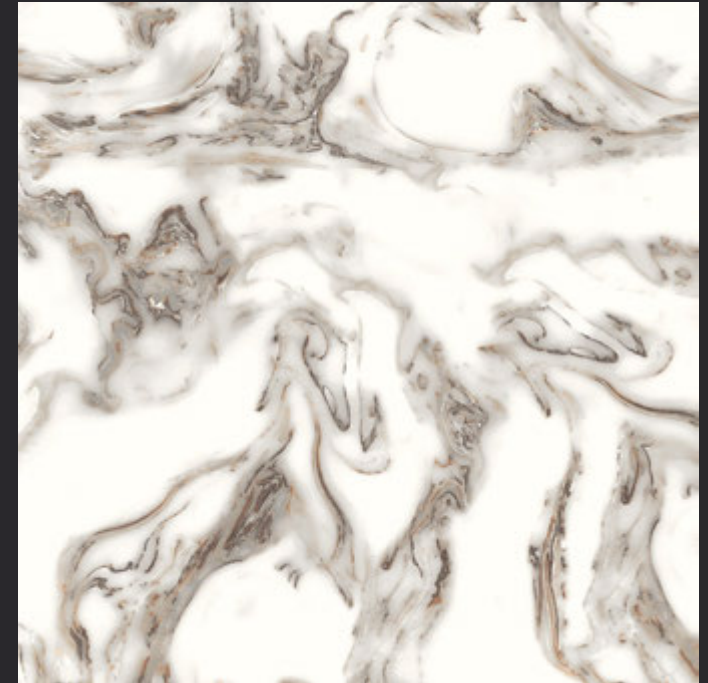

GLAZED
VITRIFIED TILES
**600x
600mm**

VISTA NATURAL
GLOSSY FINISH

EURO PALLET PACKING

Size	Pcs. Per Box	Sq. Mtr. Per Box	Sq. Ft. Per Box	Weight Per Box In Kgs. (approx)	Sq. Mtr. Per Container	Total Boxes Per Container	Boxes Per Pallet	Total Pallets Per Cont	Thickness (mm) (approx)	Weight / CTN (approx)
60x60cm	4 pcs.	1.44	15.5	27.5	1440.00	1000	50	20	9.00	27500