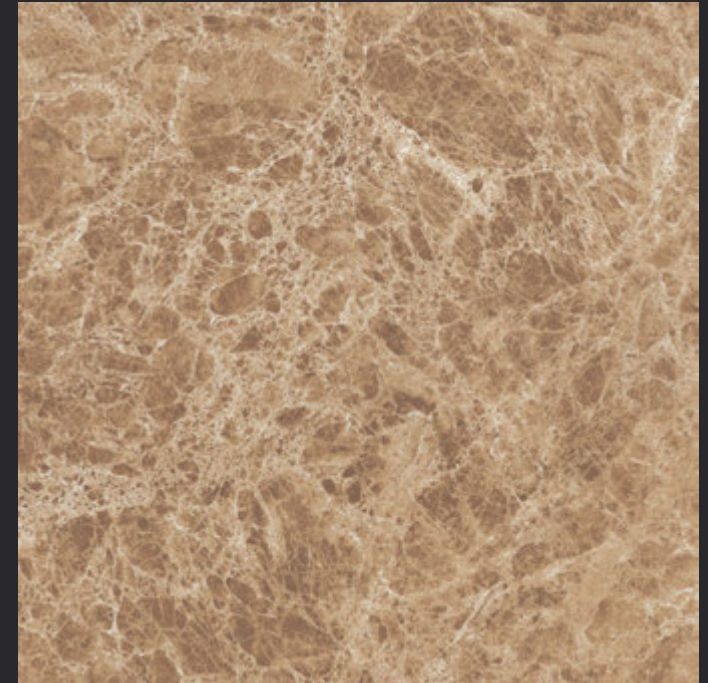

GLAZED
VITRIFIED TILES

600x
600mm

1014

GLOSSY FINISH

EURO PALLET PACKING

Size	Pcs. Per Box	Sq. Mtr. Per Box	Sq. Ft. Per Box	Weight Per Box In Kgs. (approx)	Sq. Mtr. Per Container	Total Boxes Per Container	Boxes Per Pallet	Total Pallets Per Cont	Thickness (mm) (approx)	Weight / CTN (approx)
60x60cm	4 pcs.	1.44	15.5	27.5	1440.00	1000	50	20	9.00	27500