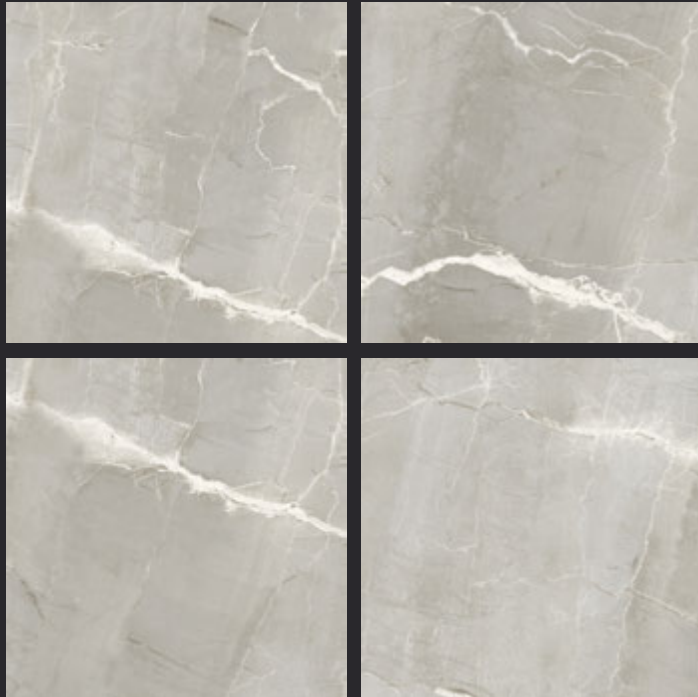

GLAZED
VITRIFIED TILES
**600x
600mm**

Random Face