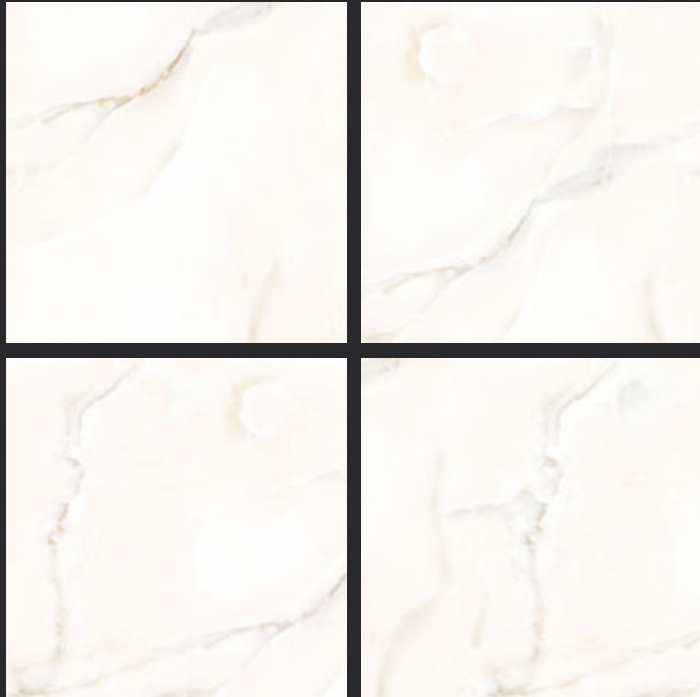

GLAZED
VITRIFIED TILES

600x
600mm

Random Face