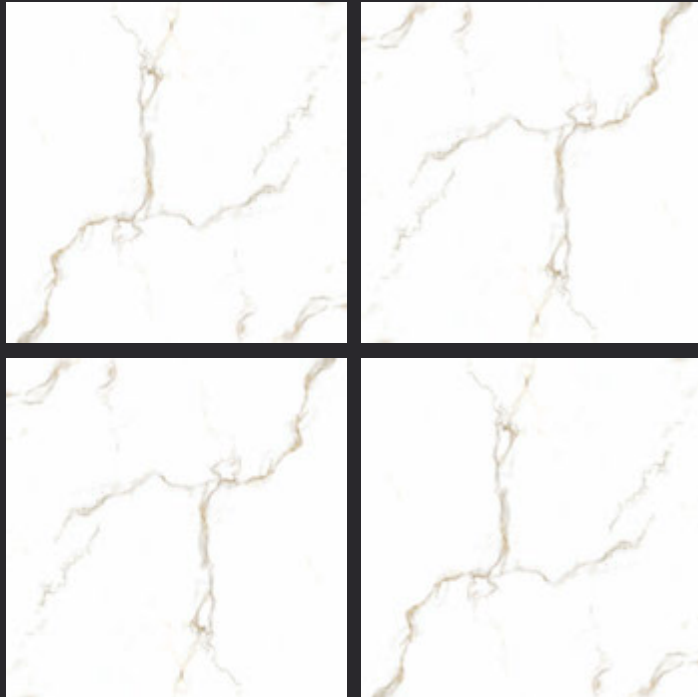

GLAZED
VITRIFIED TILES
**600x
600mm**

TITANIUM
GLOSSY FINISH

EURO PALLET PACKING

Size	Pcs. Per Box	Sq. Mtr. Per Box	Sq. Ft. Per Box	Weight Per Box In Kgs. (approx)	Sq. Mtr. Per Container	Total Boxes Per Container	Boxes Per Pallet	Total Pallets Per Cont	Thickness (mm) (approx)	Weight / CTN (approx)
60x60cm	4 pcs.	1.44	15.5	27.5	1440.00	1000	50	20	9.00	27500