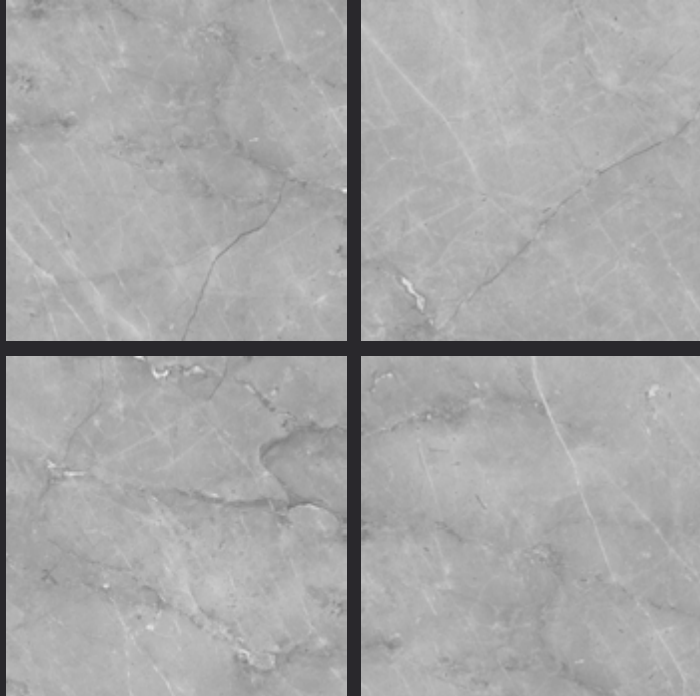

GLAZED
VITRIFIED TILES

600x
600mm

Random Face