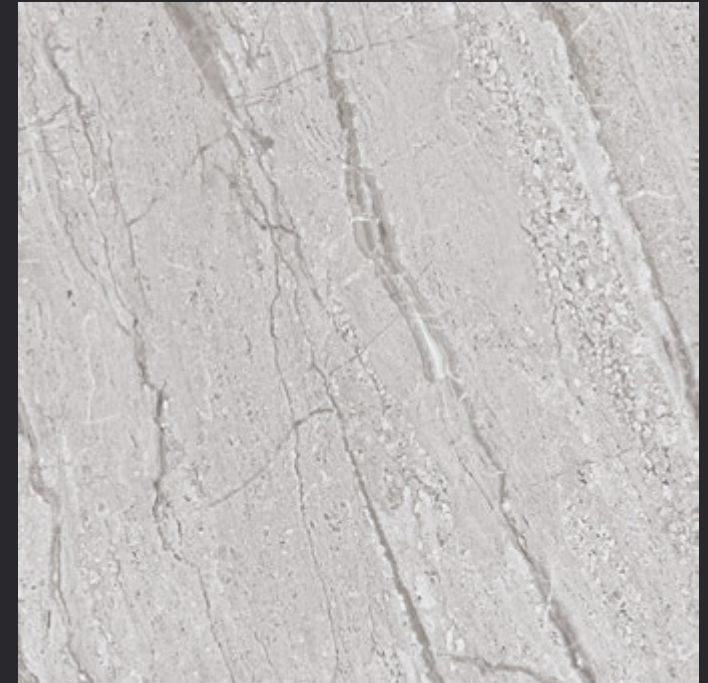

GLAZED
VITRIFIED TILES

600x
600mm

1011

GLOSSY FINISH

EURO PALLET PACKING

Size	Pcs. Per Box	Sq. Mtr. Per Box	Sq. Ft. Per Box	Weight Per Box In Kgs. (approx)	Sq. Mtr. Per Container	Total Boxes Per Container	Boxes Per Pallet	Total Pallets Per Cont	Thickness (mm) (approx)	Weight / CTN (approx)
60x60cm	4 pcs.	1.44	15.5	27.5	1440.00	1000	50	20	9.00	27500