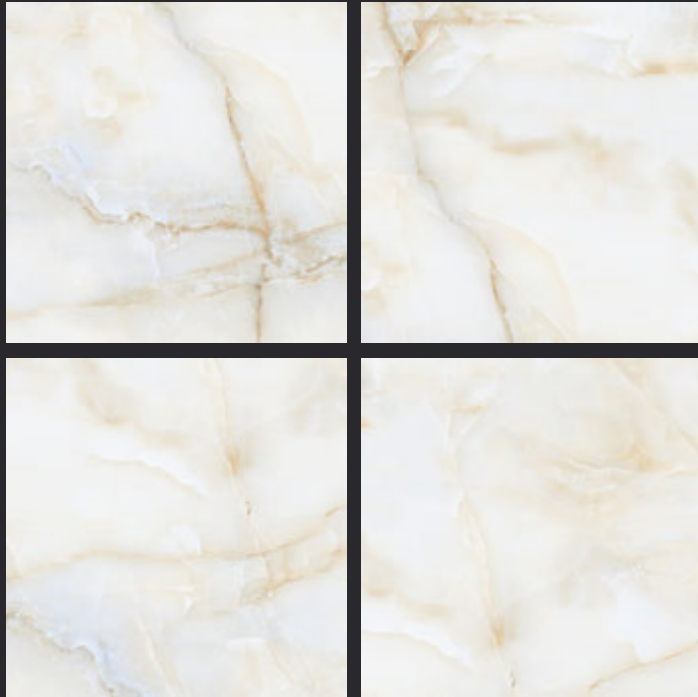

GLAZED
VITRIFIED TILES
**600x
600mm**

Random Face