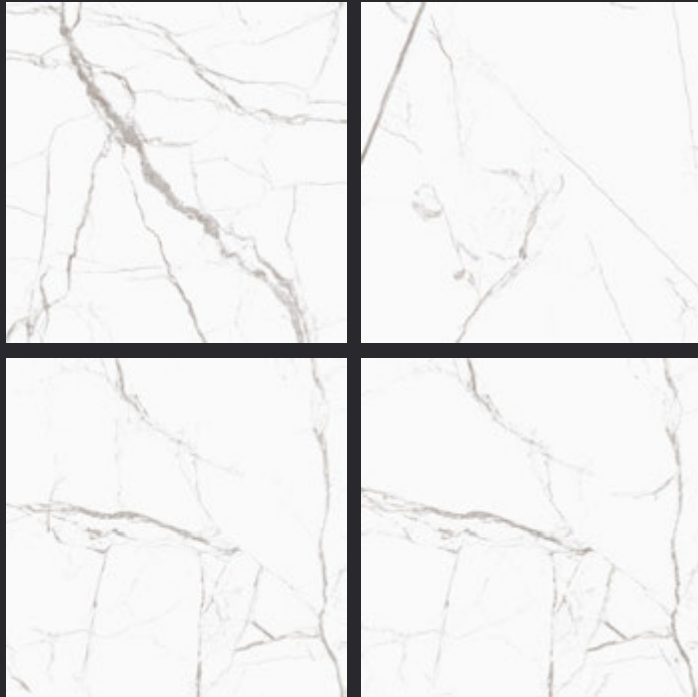

GLAZED
VITRIFIED TILES
**600x
600mm**

Random Face

VENATINO BIANCO

GLOSSY FINISH

EURO PALLET PACKING

Size	Pcs. Per Box	Sq. Mtr. Per Box	Sq. Ft. Per Box	Weight Per Box In Kgs. (approx)	Sq. Mtr. Per Container	Total Boxes Per Container	Boxes Per Pallet	Total Pallets Per Cont	Thickness (mm) (approx)	Weight / CTN (approx)
60x60cm	4 pcs.	1.44	15.5	27.5	1440.00	1000	50	20	9.00	27500