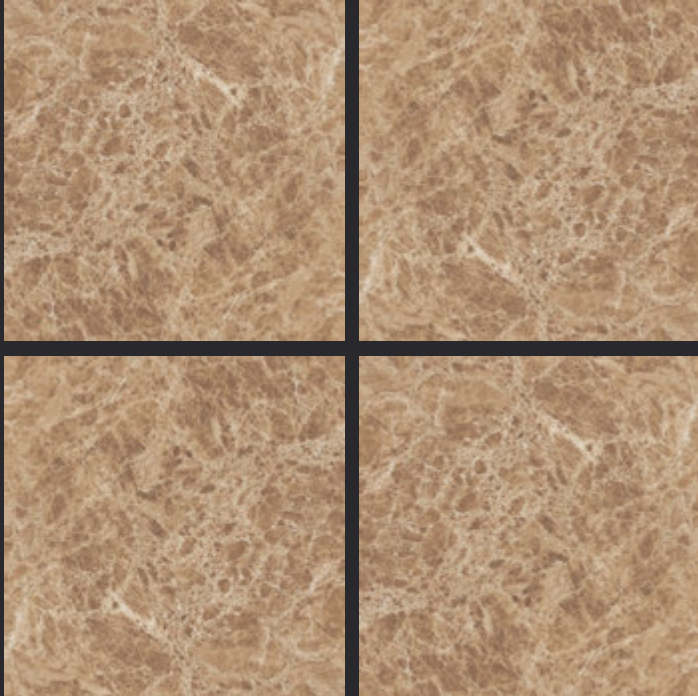

GLAZED
VITRIFIED TILES

600x
600mm

1014

GLOSSY FINISH

EURO PALLET PACKING

Size	Pcs. Per Box	Sq. Mtr. Per Box	Sq. Ft. Per Box	Weight Per Box In Kgs. (approx)	Sq. Mtr. Per Container	Total Boxes Per Container	Boxes Per Pallet	Total Pallets Per Cont	Thickness (mm) (approx)	Weight / CTN (approx)
60x60cm	4 pcs.	1.44	15.5	27.5	1440.00	1000	50	20	9.00	27500