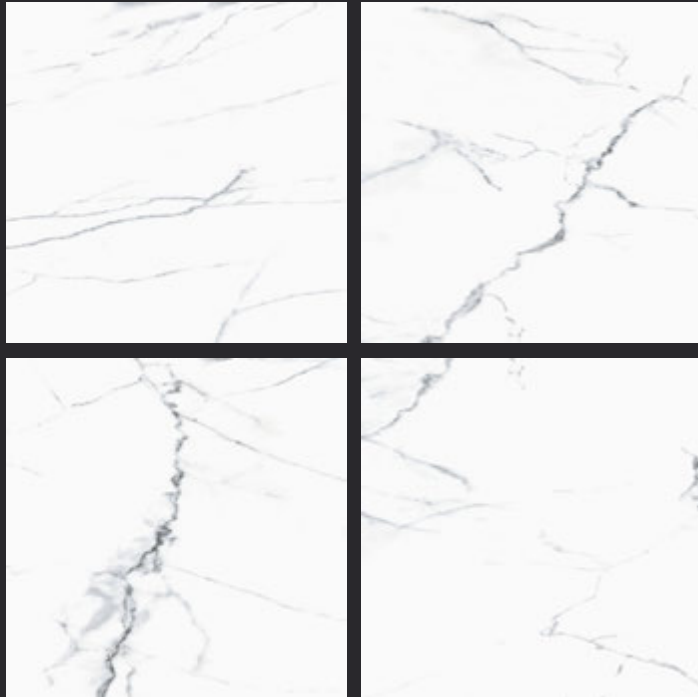

GLAZED
VITRIFIED TILES
**600x
600mm**

Random Face