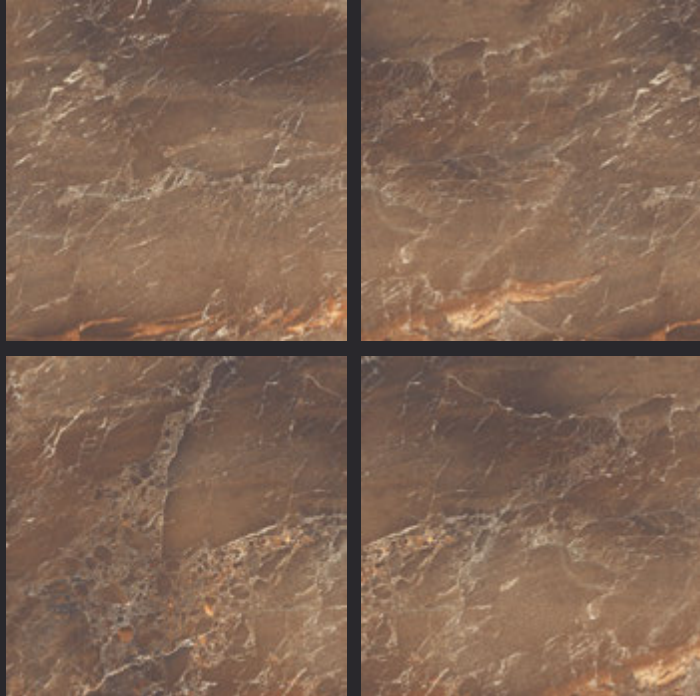

GLAZED
VITRIFIED TILES

600x
600mm

Random Face