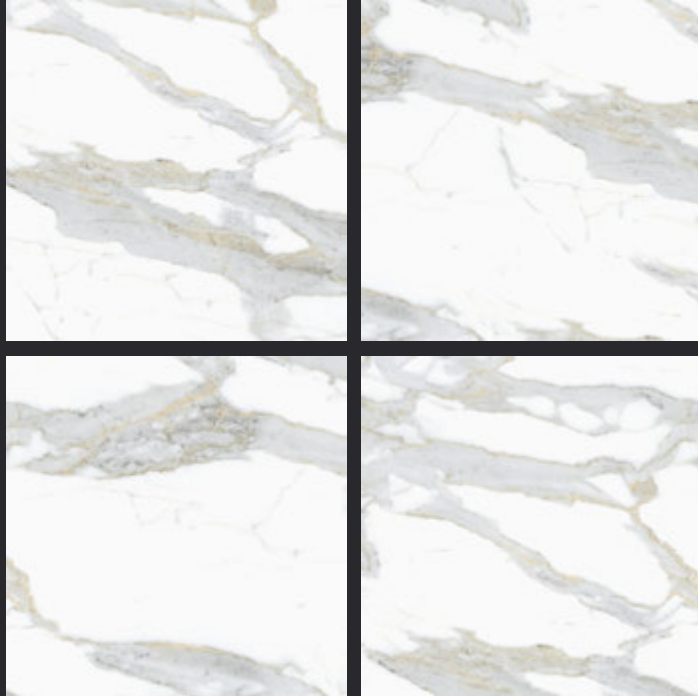

GLAZED
VITRIFIED TILES
**600x
600mm**

Random Face