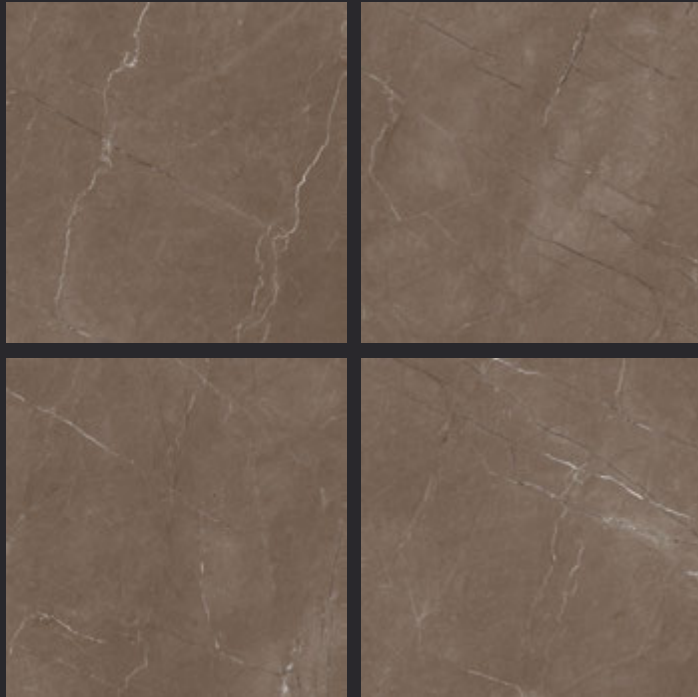

GLAZED
VITRIFIED TILES

600x
600mm

Random Face