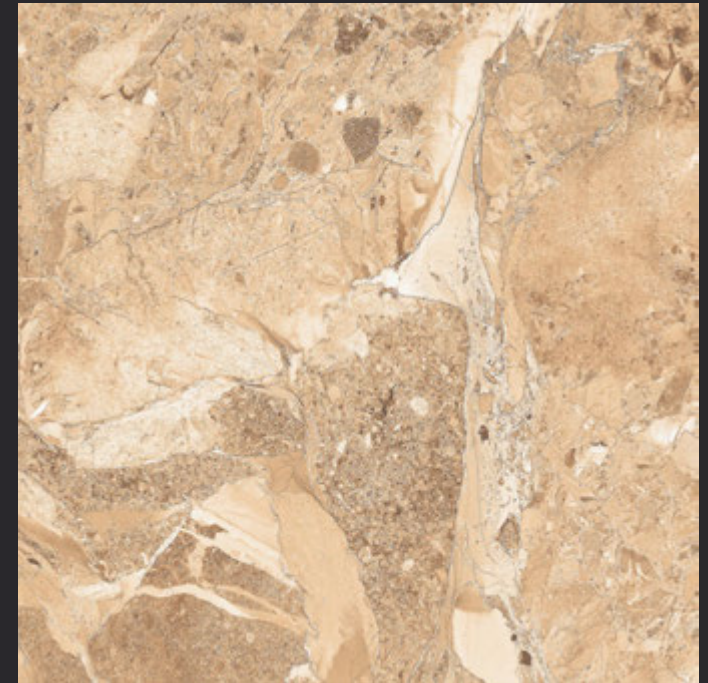

SVPL 2037

GLOSSY FINISH

EURO PALLET PACKING

Size	Pcs. Per Box	Sq. Mtr. Per Box	Sq. Ft. Per Box	Weight Per Box In Kgs. (approx)	Sq. Mtr. Per Container	Total Boxes Per Container	Boxes Per Pallet	Total Pallets Per Cont	Thickness (mm) (approx)	Weight / CTN (approx)
60x60cm	4 pcs.	1.44	15.5	27.5	1440.00	1000	50	20	9.00	27500