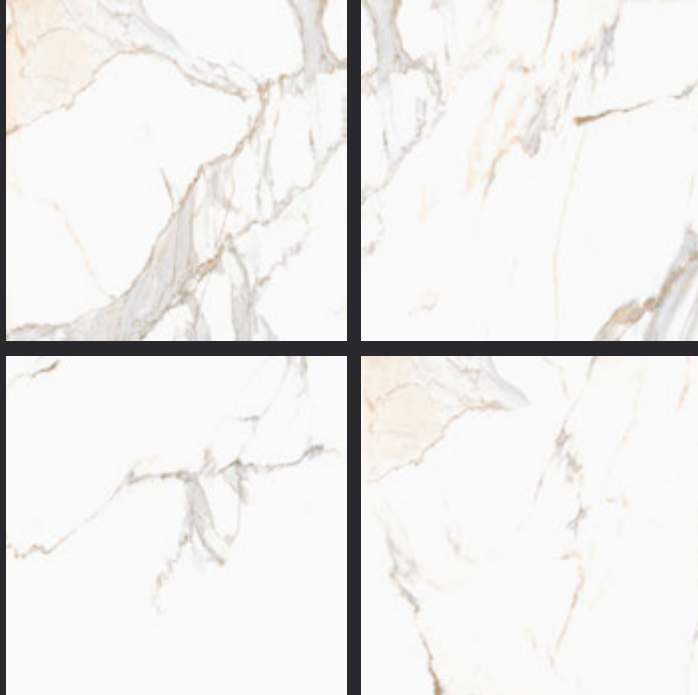

GLAZED
VITRIFIED TILES
**600x
600mm**

Random Face