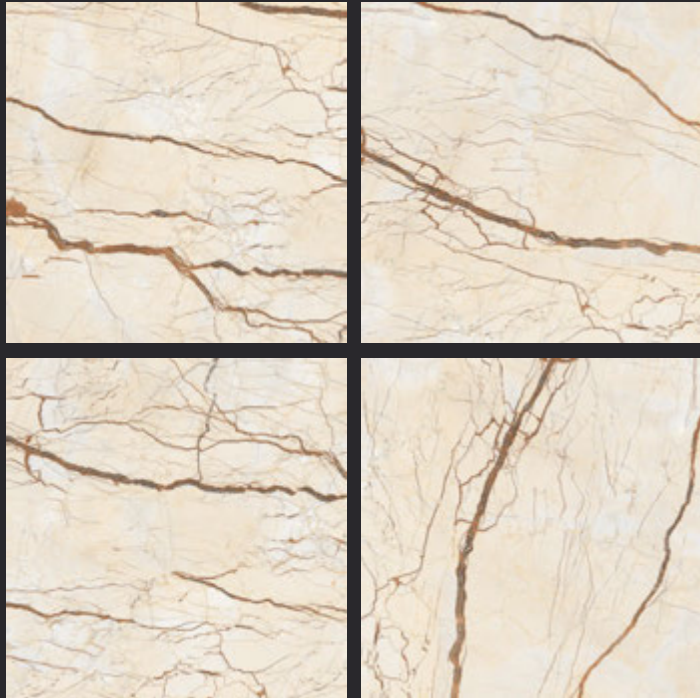

GLAZED
VITRIFIED TILES
**600x
600mm**

Random Face