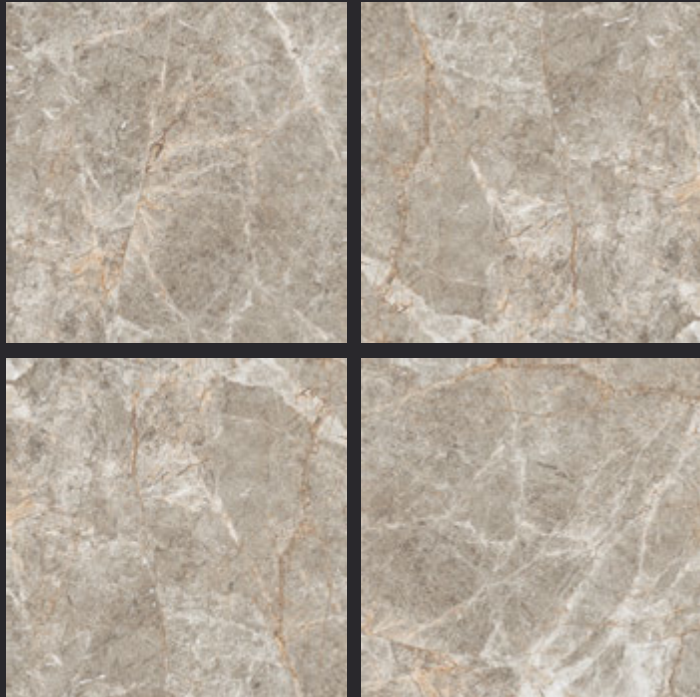

GLAZED
VITRIFIED TILES

600x
600mm

Random Face