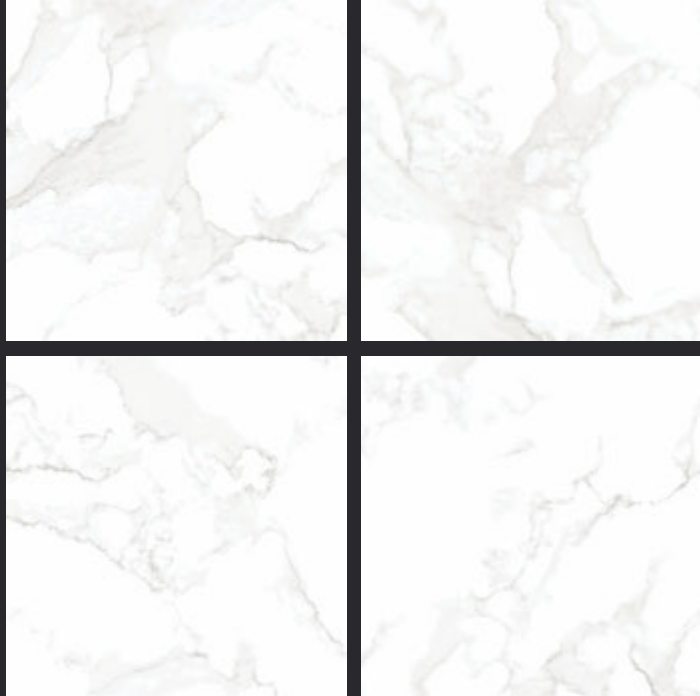

GLAZED
VITRIFIED TILES
**600x
600mm**

Random Face