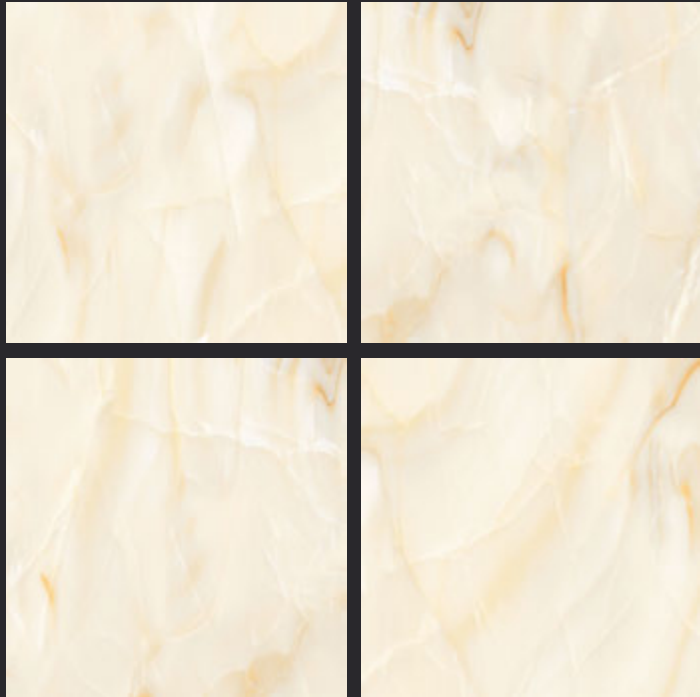

GLAZED
VITRIFIED TILES
**600x
600mm**

Random Face