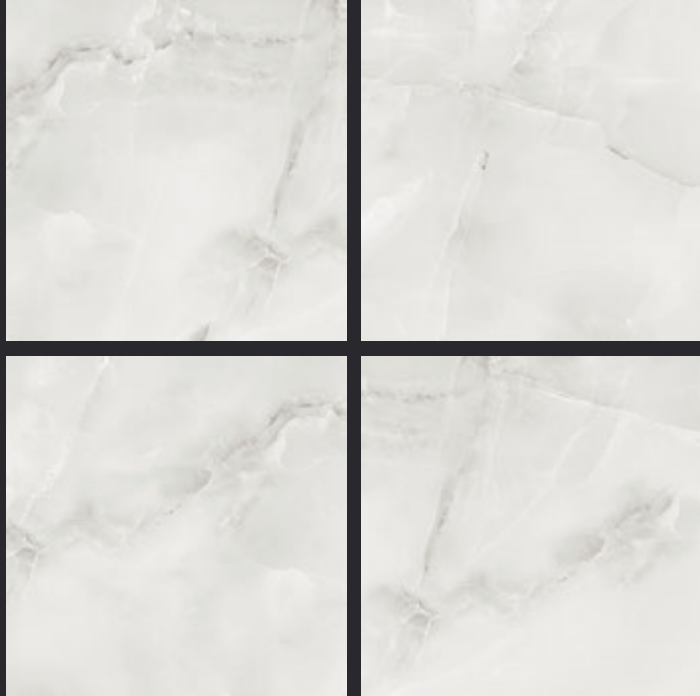

GLAZED
VITRIFIED TILES
**600x
600mm**

Random Face