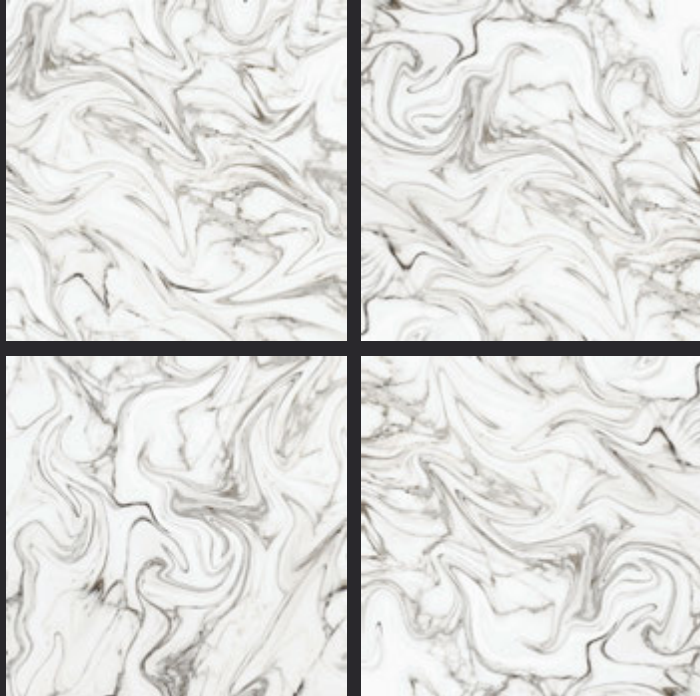

GLAZED
VITRIFIED TILES
**600x
600mm**

Random Face