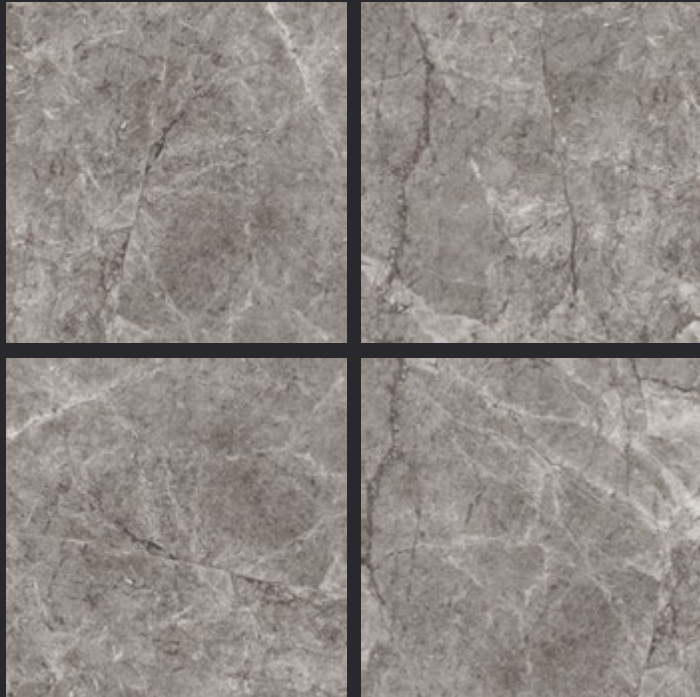

GLAZED
VITRIFIED TILES

600x
600mm

Random Face