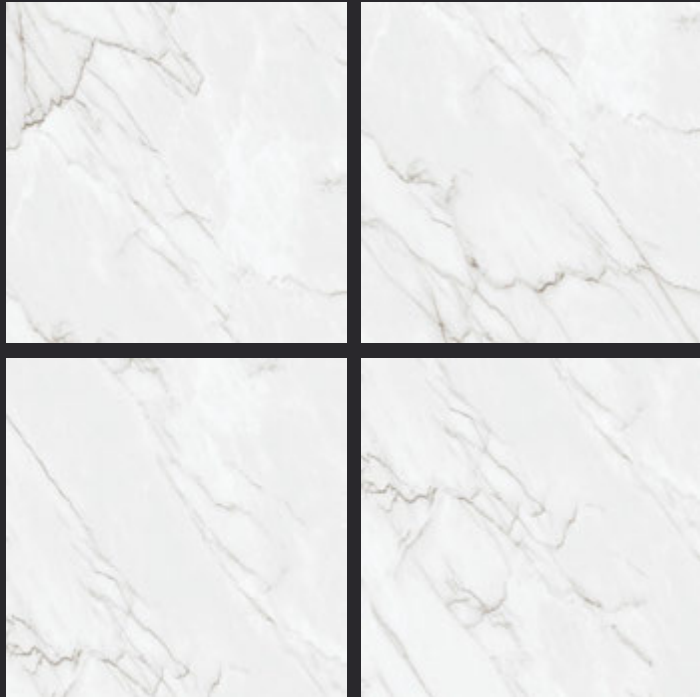

GLAZED
VITRIFIED TILES
**600x
600mm**

Random Face