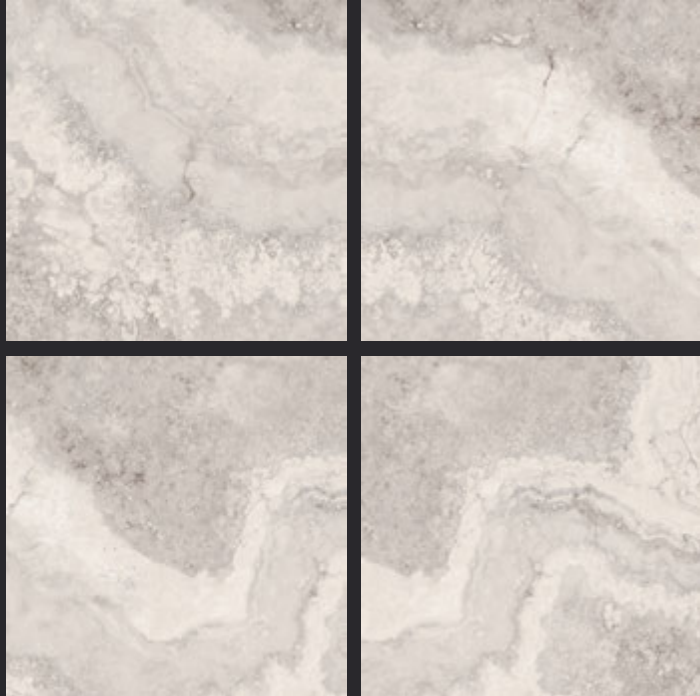

GLAZED
VITRIFIED TILES

600x
600mm

Random Face