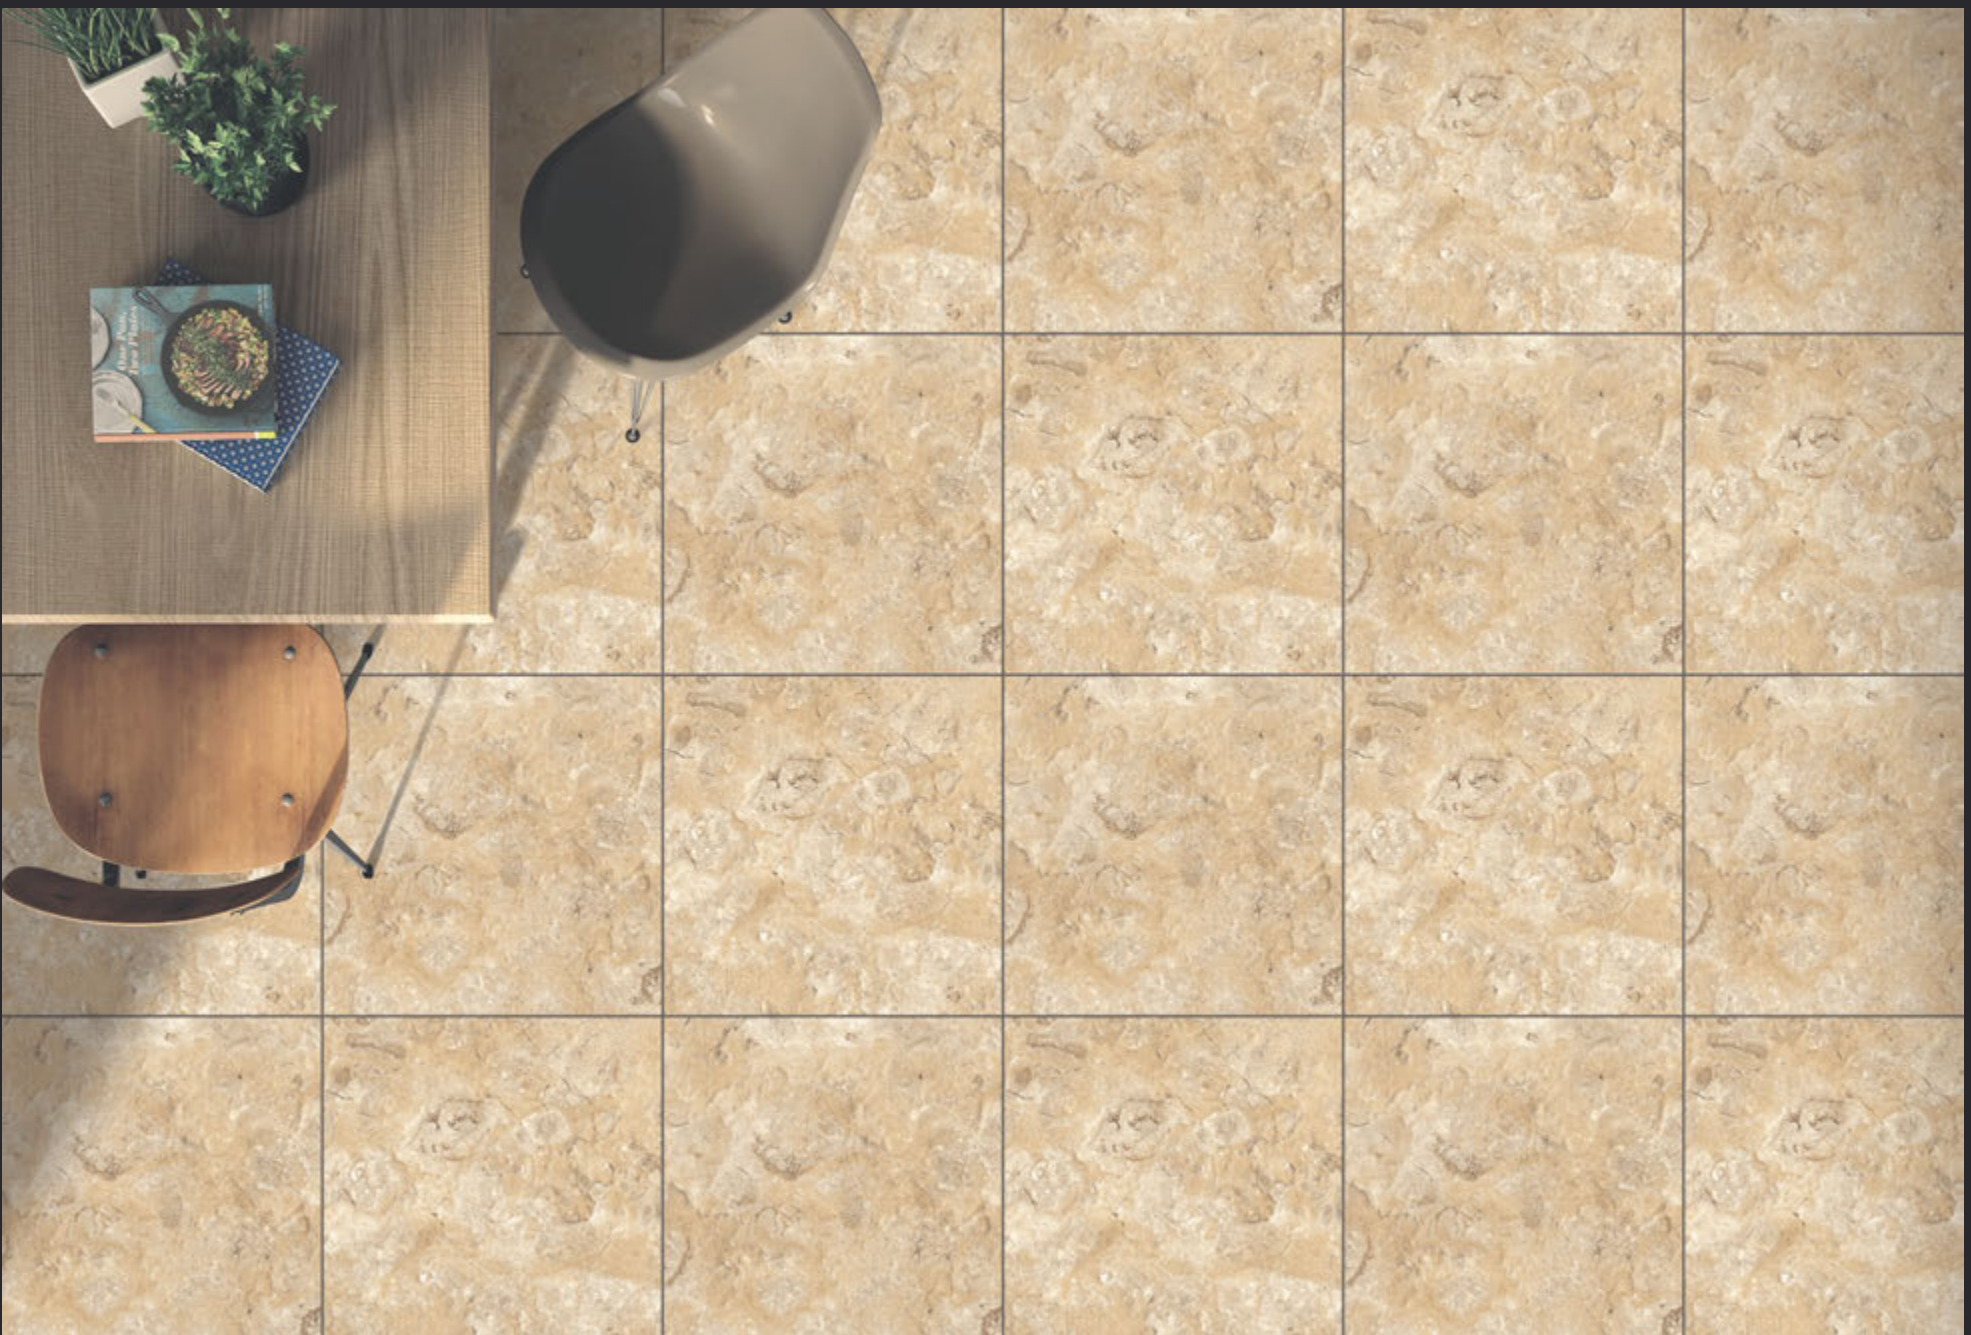

GLAZED
VITRIFIED TILES
**600x
600mm**

Random Face

LAURENCE BEIGE

GLOSSY FINISH

EURO PALLET PACKING

Size	Pcs. Per Box	Sq. Mtr. Per Box	Sq. Ft. Per Box	Weight Per Box In Kgs. (approx)	Sq. Mtr. Per Container	Total Boxes Per Container	Boxes Per Pallet	Total Pallets Per Cont	Thickness (mm) (approx)	Weight / CTN (approx)
60x60cm	4 pcs.	1.44	15.5	27.5	1440.00	1000	50	20	9.00	27500