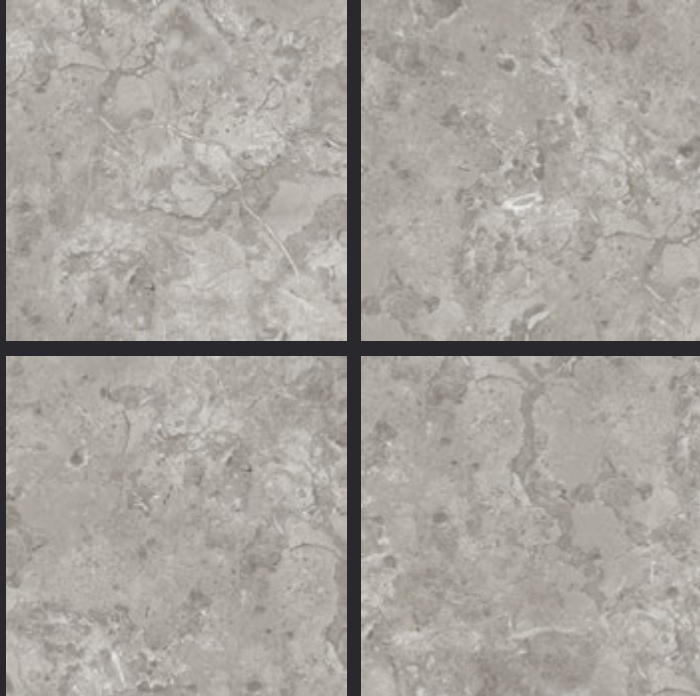

GLAZED
VITRIFIED TILES

600x
600mm

Random Face