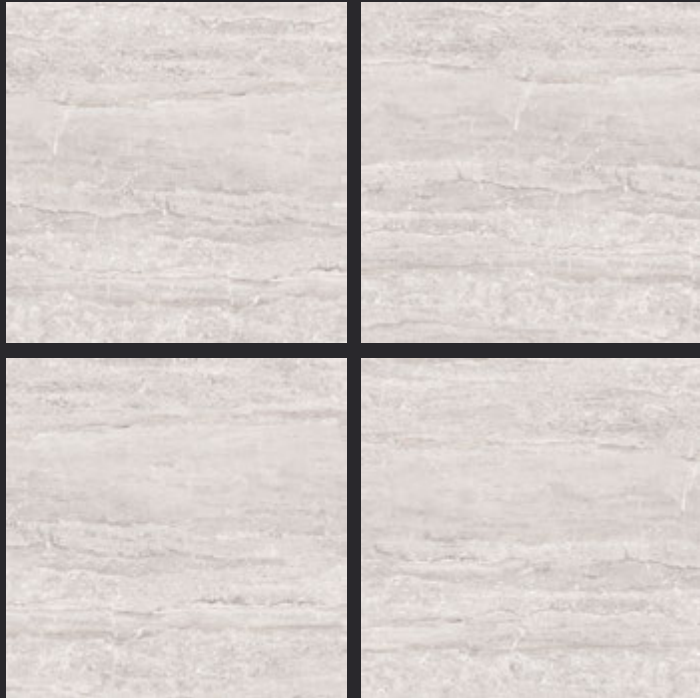

GLAZED
VITRIFIED TILES

600x
600mm

Random Face