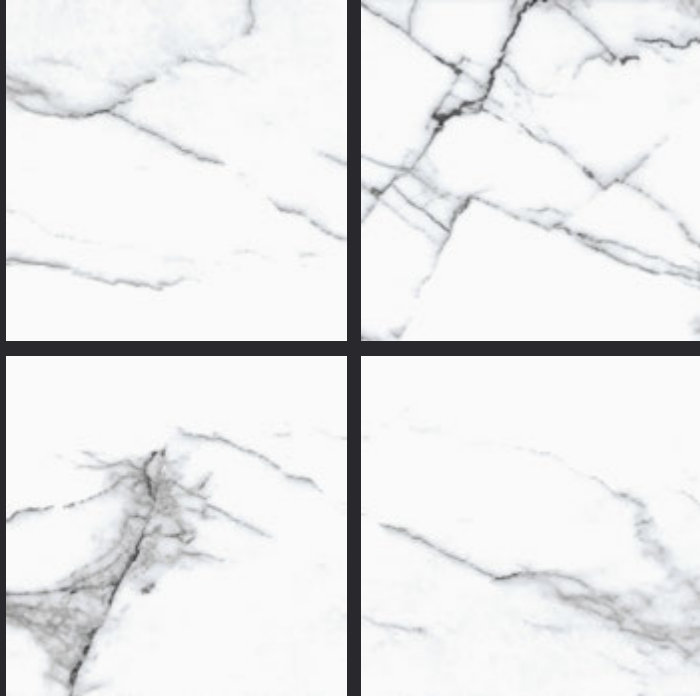

GLAZED
VITRIFIED TILES
**600x
600mm**

Random Face