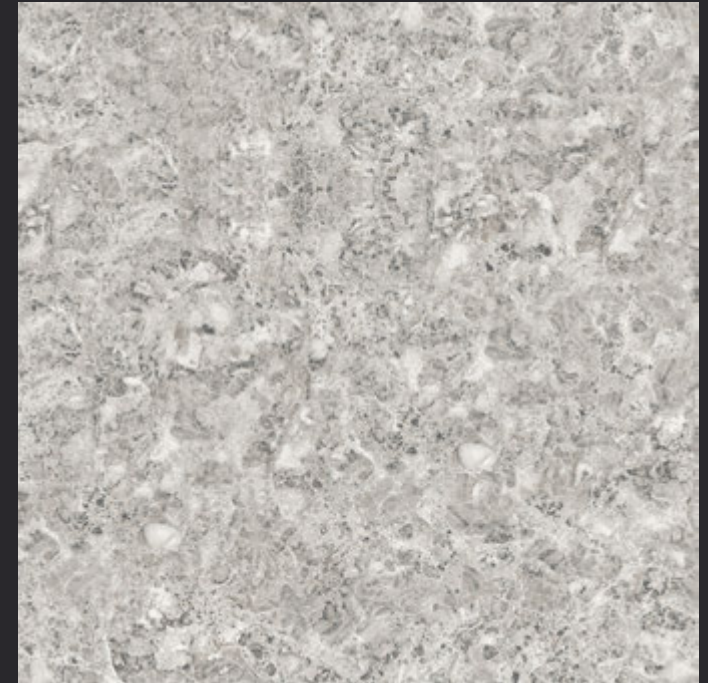

HERICAN GRIS

GLOSSY FINISH

EURO PALLET PACKING

Size	Pcs. Per Box	Sq. Mtr. Per Box	Sq. Ft. Per Box	Weight Per Box In Kgs. (approx)	Sq. Mtr. Per Container	Total Boxes Per Container	Boxes Per Pallet	Total Pallets Per Cont	Thickness (mm) (approx)	Weight / CTN (approx)
60x60cm	4 pcs.	1.44	15.5	27.5	1440.00	1000	50	20	9.00	27500