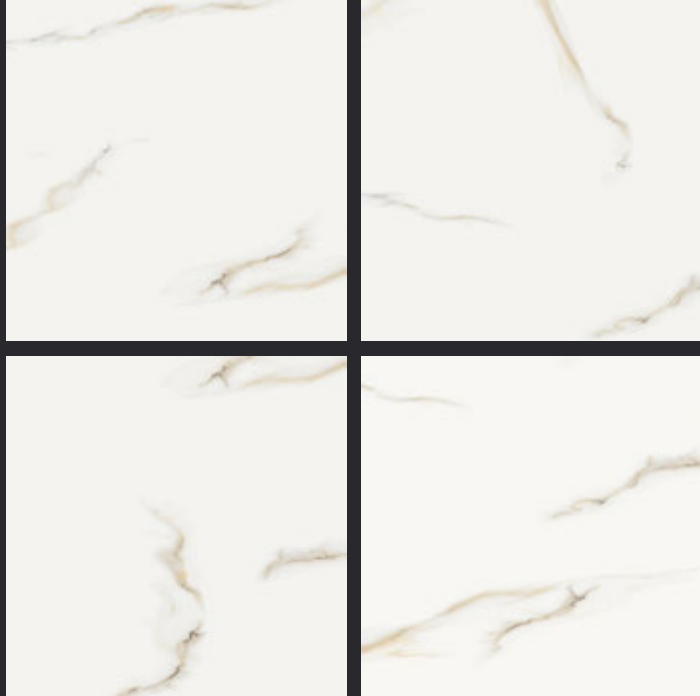

GLAZED
VITRIFIED TILES
**600x
600mm**

Random Face