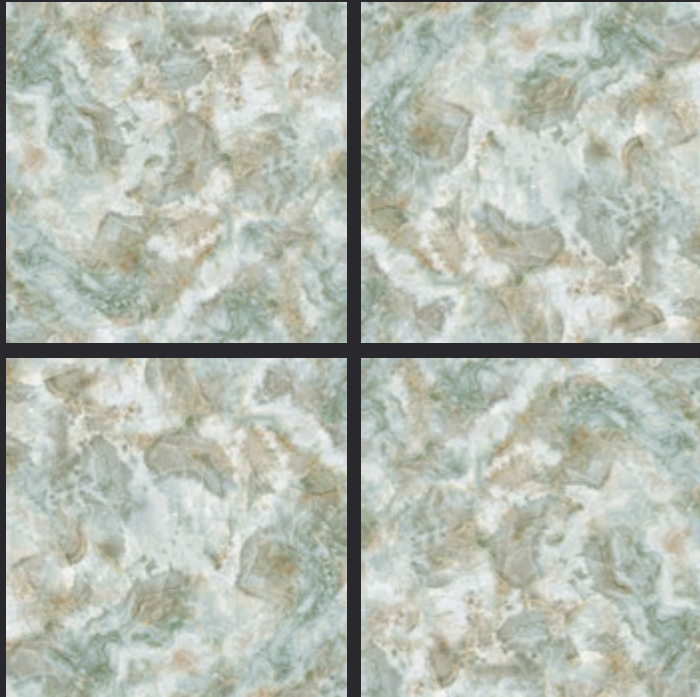

GLAZED
VITRIFIED TILES
**600x
600mm**

Random Face