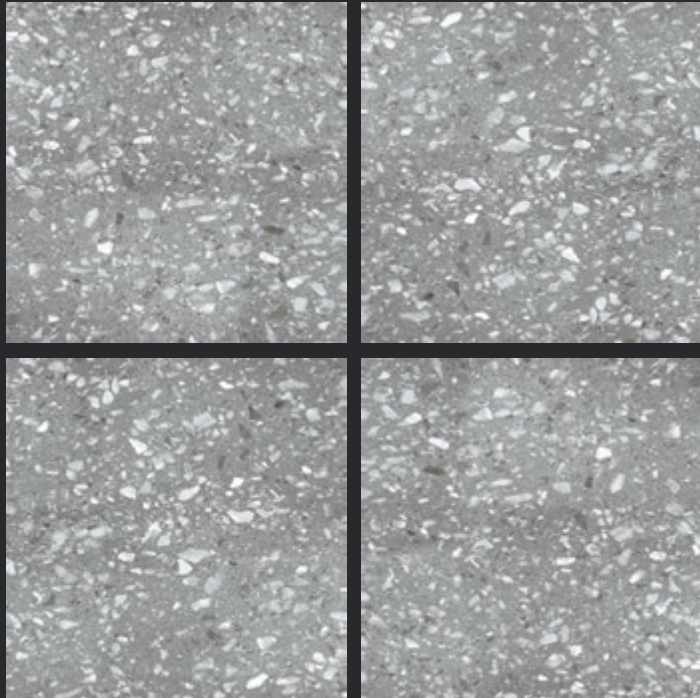

GLAZED
VITRIFIED TILES

600x
600mm

Random Face