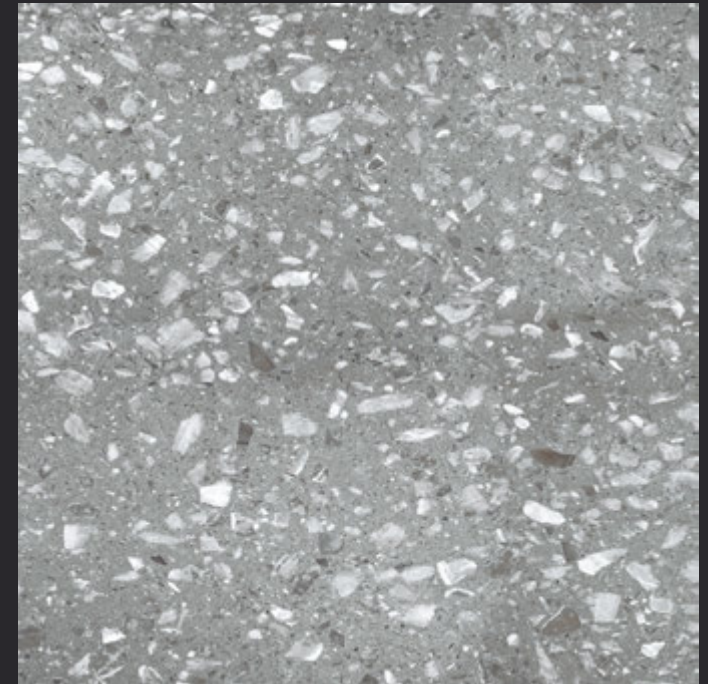

KNOX GRIS

GLOSSY FINISH

EURO PALLET PACKING

Size	Pcs. Per Box	Sq. Mtr. Per Box	Sq. Ft. Per Box	Weight Per Box In Kgs. (approx)	Sq. Mtr. Per Container	Total Boxes Per Container	Boxes Per Pallet	Total Pallets Per Cont	Thickness (mm) (approx)	Weight / CTN (approx)
60x60cm	4 pcs.	1.44	15.5	27.5	1440.00	1000	50	20	9.00	27500