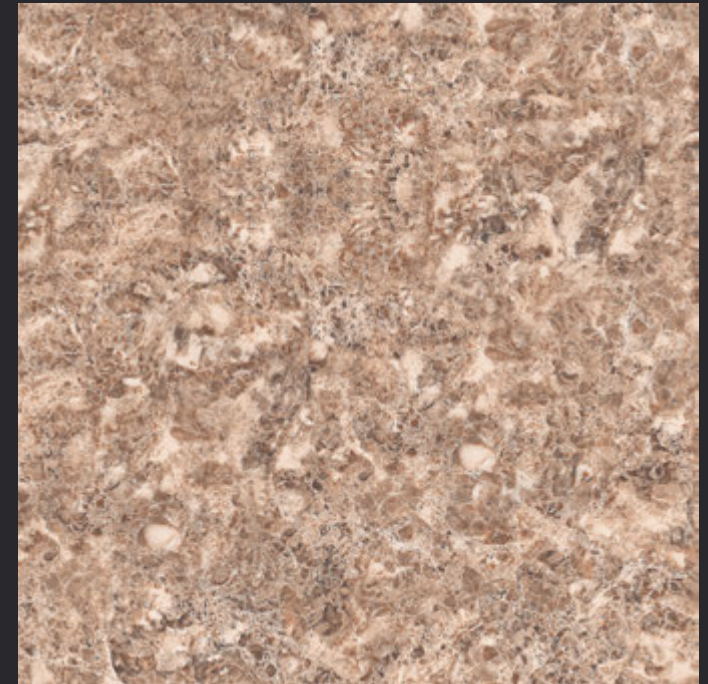

HERICAN CHOCO

GLOSSY FINISH

EURO PALLET PACKING

Size	Pcs. Per Box	Sq. Mtr. Per Box	Sq. Ft. Per Box	Weight Per Box In Kgs. (approx)	Sq. Mtr. Per Container	Total Boxes Per Container	Boxes Per Pallet	Total Pallets Per Cont	Thickness (mm) (approx)	Weight / CTN (approx)
60x60cm	4 pcs.	1.44	15.5	27.5	1440.00	1000	50	20	9.00	27500