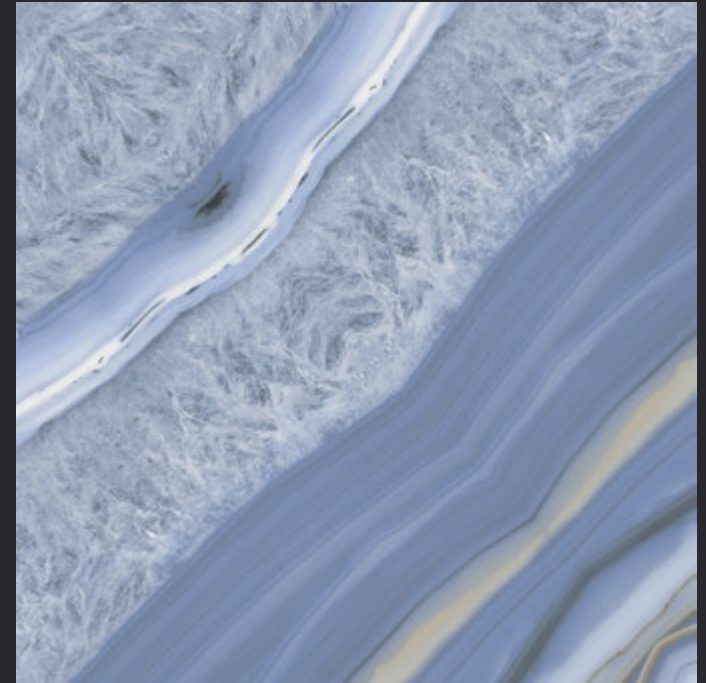

GLAZED
VITRIFIED TILES
**600x
600mm**

BK 028
BOOKMATCH SERIES

EURO PALLET PACKING

Size	Pcs. Per Box	Sq. Mtr. Per Box	Sq. Ft. Per Box	Weight Per Box In Kgs. (approx)	Sq. Mtr. Per Container	Total Boxes Per Container	Boxes Per Pallet	Total Pallets Per Cont	Thickness (mm) (approx)	Weight / CTN (approx)
60x60cm	4 pcs.	1.44	15.5	27.5	1440.00	1000	50	20	9.00	27500