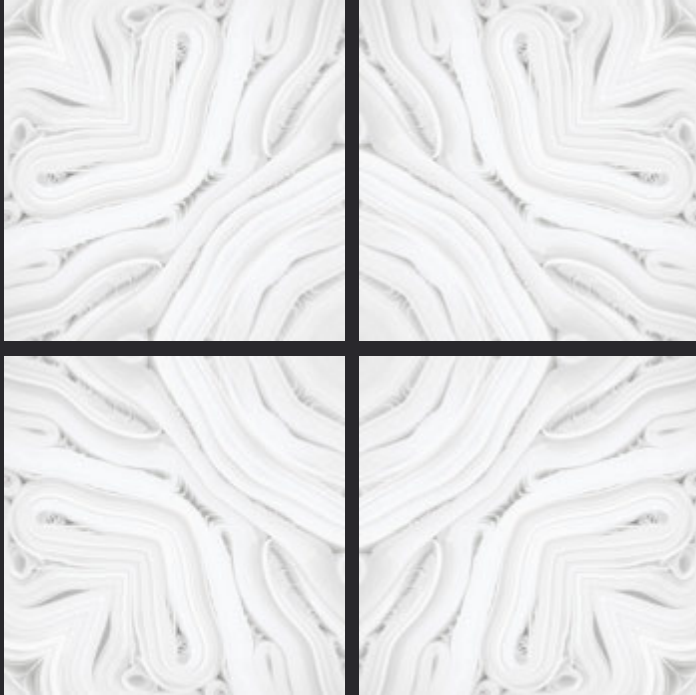

GLAZED
VITRIFIED TILES
**600x
600mm**

BK 01 051

BOOKMATCH SERIES

EURO PALLET PACKING

Size	Pcs. Per Box	Sq. Mtr. Per Box	Sq. Ft. Per Box	Weight Per Box In Kgs. (approx)	Sq. Mtr. Per Container	Total Boxes Per Container	Boxes Per Pallet	Total Pallets Per Cont	Thickness (mm) (approx)	Weight / CTN (approx)
60x60cm	4 pcs.	1.44	15.5	27.5	1440.00	1000	50	20	9.00	27500