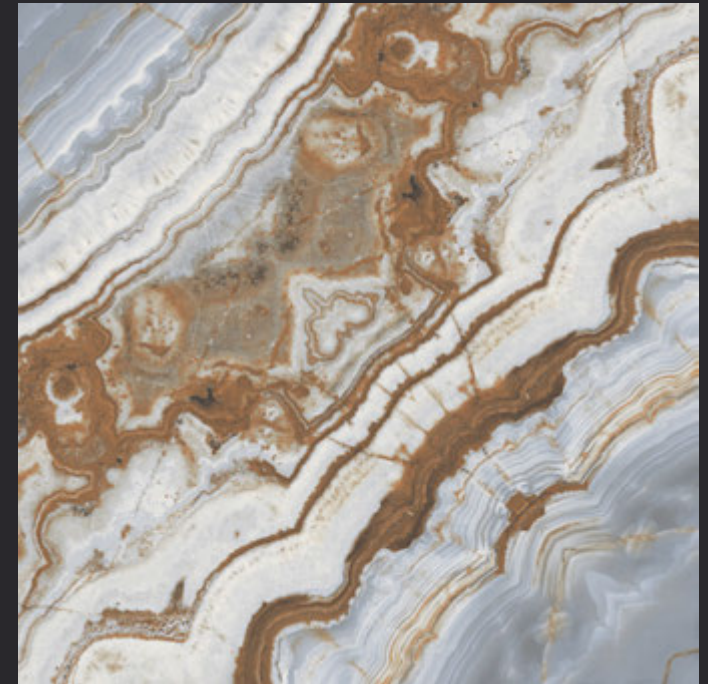

GLAZED
VITRIFIED TILES
**600x
600mm**

BK 025

BOOKMATCH SERIES

EURO PALLET PACKING

Size	Pcs. Per Box	Sq. Mtr. Per Box	Sq. Ft. Per Box	Weight Per Box In Kgs. (approx)	Sq. Mtr. Per Container	Total Boxes Per Container	Boxes Per Pallet	Total Pallets Per Cont	Thickness (mm) (approx)	Weight / CTN (approx)
60x60cm	4 pcs.	1.44	15.5	27.5	1440.00	1000	50	20	9.00	27500