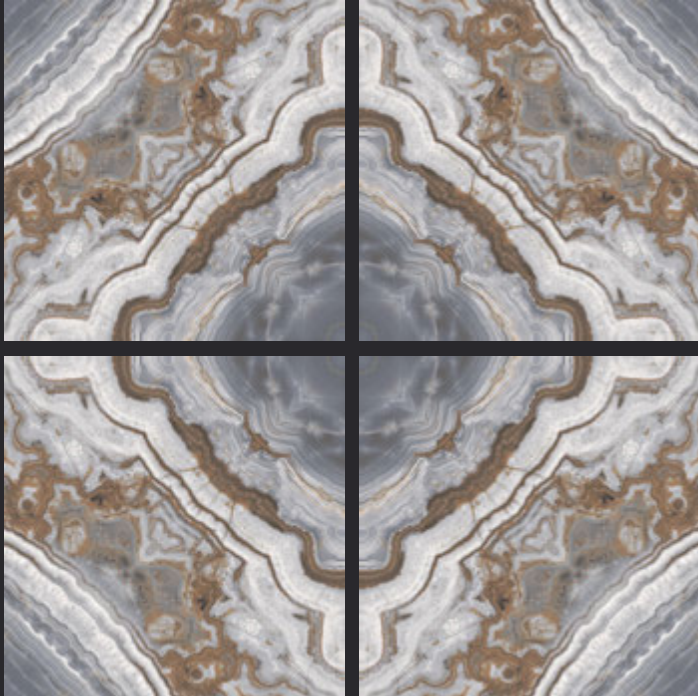

GLAZED
VITRIFIED TILES
**600x
600mm**

BK 01 044

BOOKMATCH SERIES

EURO PALLET PACKING

Size	Pcs. Per Box	Sq. Mtr. Per Box	Sq. Ft. Per Box	Weight Per Box In Kgs. (approx)	Sq. Mtr. Per Container	Total Boxes Per Container	Boxes Per Pallet	Total Pallets Per Cont	Thickness (mm) (approx)	Weight / CTN (approx)
60x60cm	4 pcs.	1.44	15.5	27.5	1440.00	1000	50	20	9.00	27500