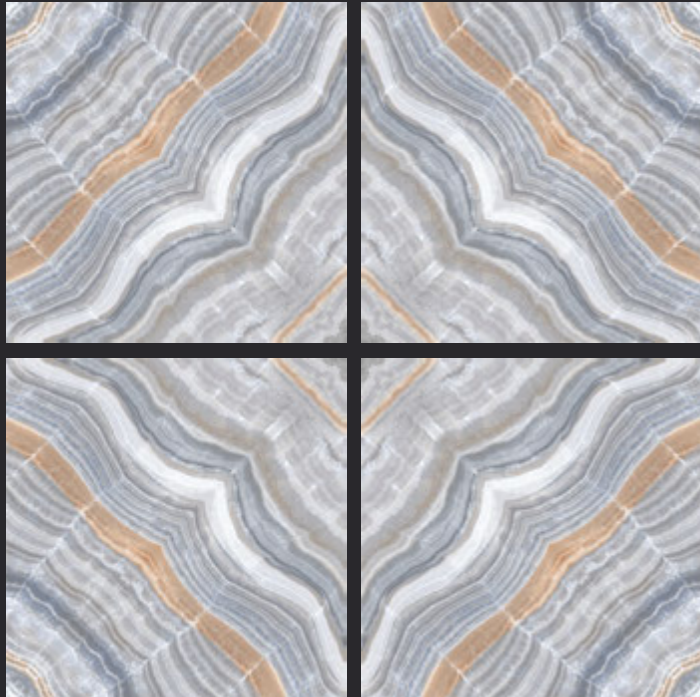

GLAZED
VITRIFIED TILES
**600x
600mm**

BK 035
BOOKMATCH SERIES

EURO PALLET PACKING

Size	Pcs. Per Box	Sq. Mtr. Per Box	Sq. Ft. Per Box	Weight Per Box In Kgs. (approx)	Sq. Mtr. Per Container	Total Boxes Per Container	Boxes Per Pallet	Total Pallets Per Cont	Thickness (mm) (approx)	Weight / CTN (approx)
60x60cm	4 pcs.	1.44	15.5	27.5	1440.00	1000	50	20	9.00	27500