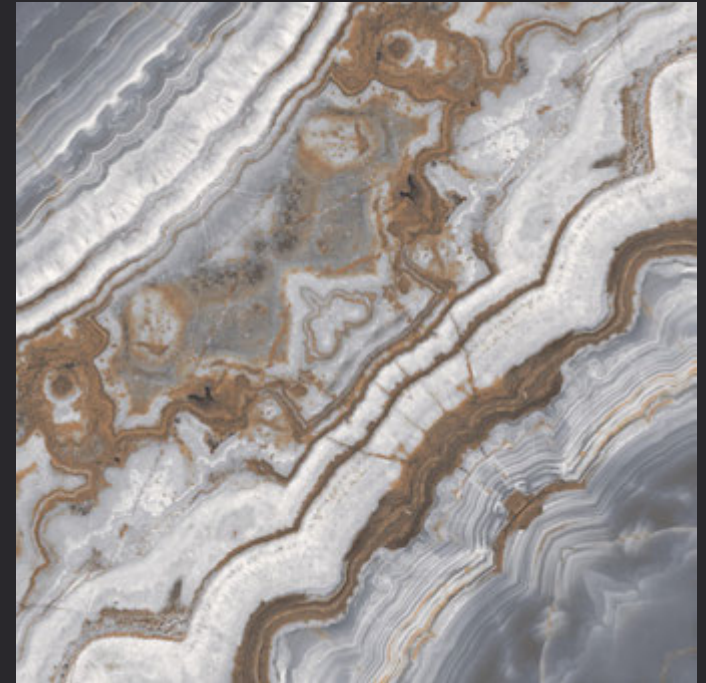

GLAZED
VITRIFIED TILES
**600x
600mm**

BK 01 044

BOOKMATCH SERIES

EURO PALLET PACKING

Size	Pcs. Per Box	Sq. Mtr. Per Box	Sq. Ft. Per Box	Weight Per Box In Kgs. (approx)	Sq. Mtr. Per Container	Total Boxes Per Container	Boxes Per Pallet	Total Pallets Per Cont	Thickness (mm) (approx)	Weight / CTN (approx)
60x60cm	4 pcs.	1.44	15.5	27.5	1440.00	1000	50	20	9.00	27500