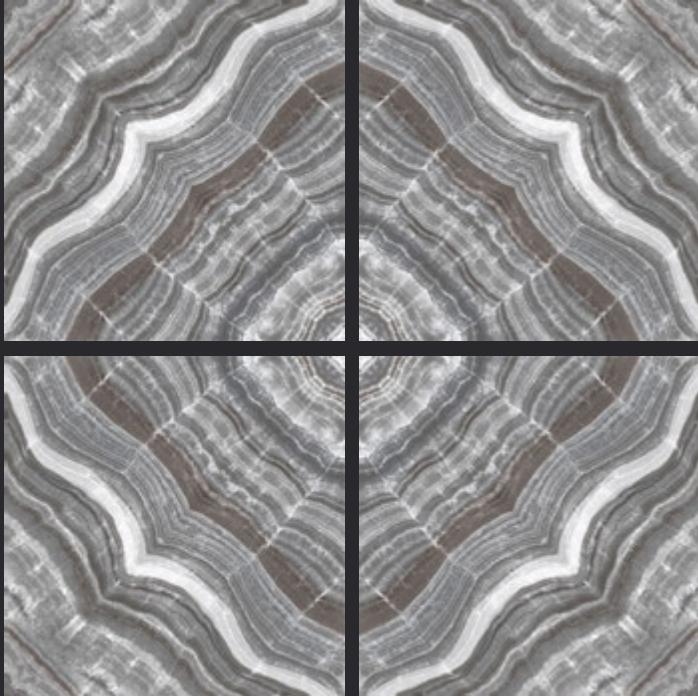

GLAZED
VITRIFIED TILES

600x
600mm

BK 01 050

BOOKMATCH SERIES

EURO PALLET PACKING

Size	Pcs. Per Box	Sq. Mtr. Per Box	Sq. Ft. Per Box	Weight Per Box In Kgs. (approx)	Sq. Mtr. Per Container	Total Boxes Per Container	Boxes Per Pallet	Total Pallets Per Cont	Thickness (mm) (approx)	Weight / CTN (approx)
60x60cm	4 pcs.	1.44	15.5	27.5	1440.00	1000	50	20	9.00	27500