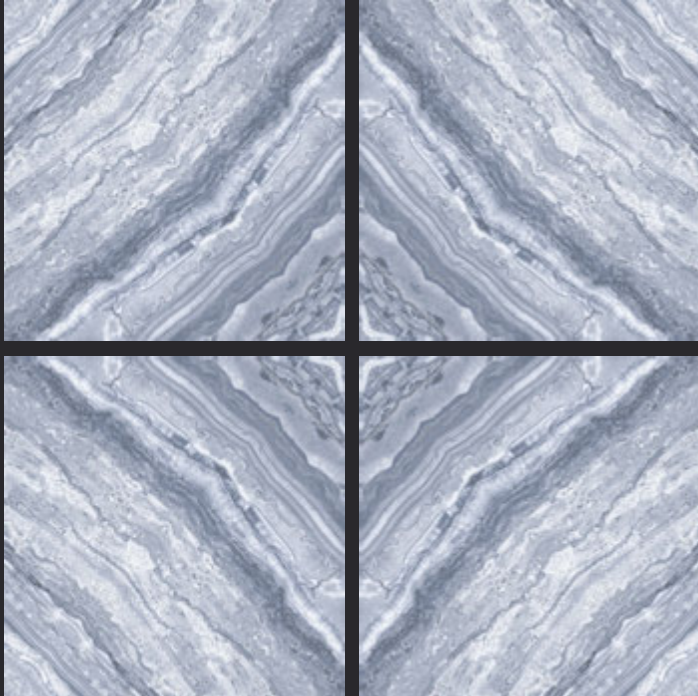

GLAZED
VITRIFIED TILES

600x
600mm

BK 011

BOOKMATCH SERIES

EURO PALLET PACKING

Size	Pcs. Per Box	Sq. Mtr. Per Box	Sq. Ft. Per Box	Weight Per Box In Kgs. (approx)	Sq. Mtr. Per Container	Total Boxes Per Container	Boxes Per Pallet	Total Pallets Per Cont	Thickness (mm) (approx)	Weight / CTN (approx)
60x60cm	4 pcs.	1.44	15.5	27.5	1440.00	1000	50	20	9.00	27500