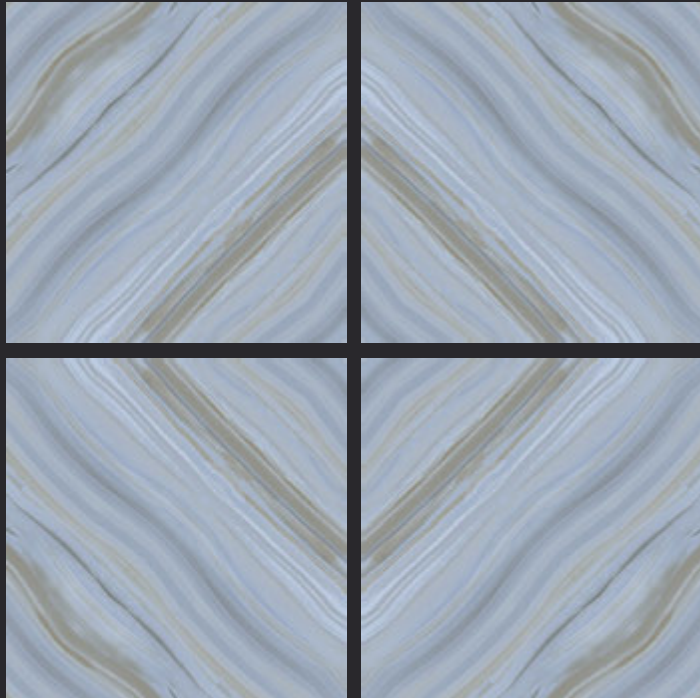

GLAZED
VITRIFIED TILES
**600x
600mm**

BK 007

BOOKMATCH SERIES

EURO PALLET PACKING

Size	Pcs. Per Box	Sq. Mtr. Per Box	Sq. Ft. Per Box	Weight Per Box In Kgs. (approx)	Sq. Mtr. Per Container	Total Boxes Per Container	Boxes Per Pallet	Total Pallets Per Cont	Thickness (mm) (approx)	Weight / CTN (approx)
60x60cm	4 pcs.	1.44	15.5	27.5	1440.00	1000	50	20	9.00	27500