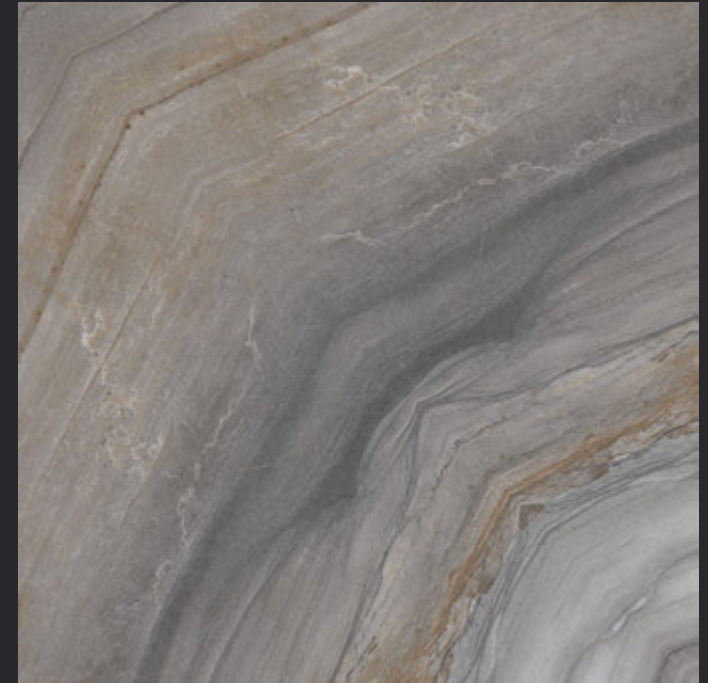

GLAZED
VITRIFIED TILES

600x
600mm

BK 01 056

BOOKMATCH SERIES

EURO PALLET PACKING

Size	Pcs. Per Box	Sq. Mtr. Per Box	Sq. Ft. Per Box	Weight Per Box In Kgs. (approx)	Sq. Mtr. Per Container	Total Boxes Per Container	Boxes Per Pallet	Total Pallets Per Cont	Thickness (mm) (approx)	Weight / CTN (approx)
60x60cm	4 pcs.	1.44	15.5	27.5	1440.00	1000	50	20	9.00	27500