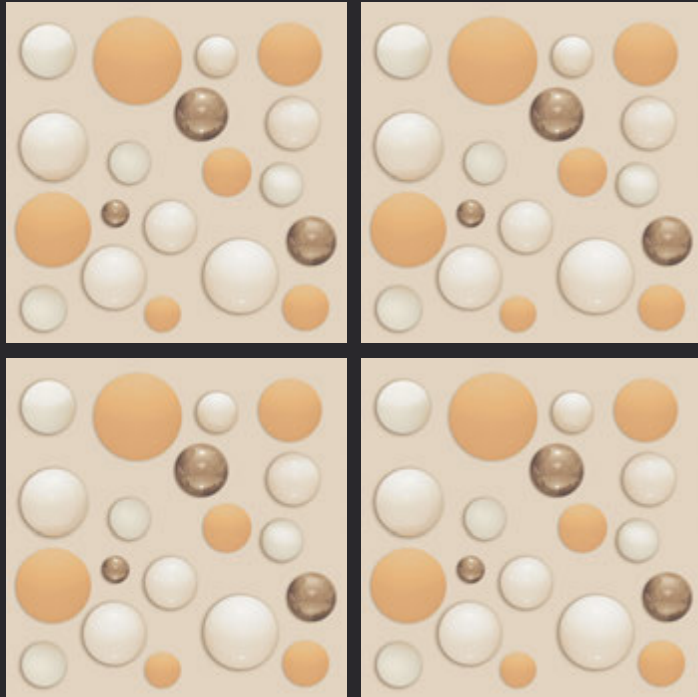

GLAZED
VITRIFIED TILES
**600x
600mm**

MOON YELLOW

3D SERIES

EURO PALLET PACKING

Size	Pcs. Per Box	Sq. Mtr. Per Box	Sq. Ft. Per Box	Weight Per Box In Kgs. (approx)	Sq. Mtr. Per Container	Total Boxes Per Container	Boxes Per Pallet	Total Pallets Per Cont	Thickness (mm) (approx)	Weight / CTN (approx)
60x60cm	4 pcs.	1.44	15.5	27.5	1440.00	1000	50	20	9.00	27500