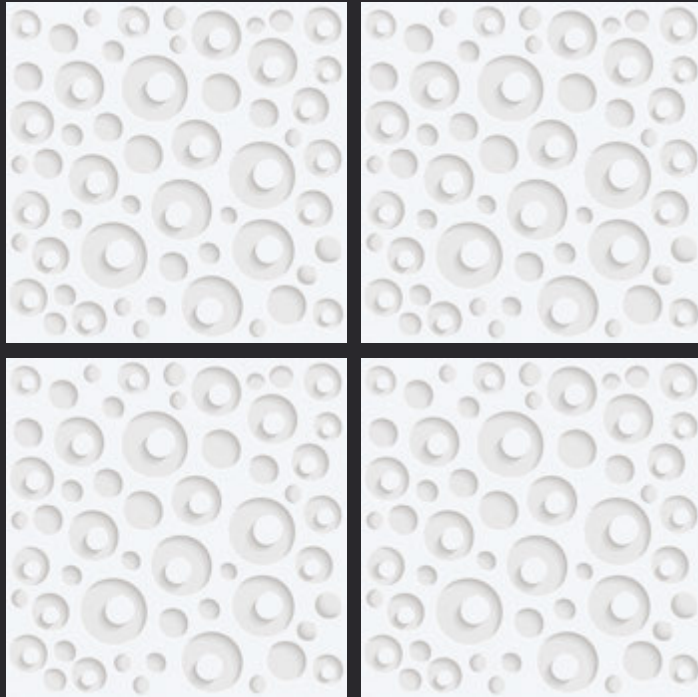

GLAZED
VITRIFIED TILES
**600x
600mm**

3D 5021

3D SERIES

EURO PALLET PACKING

Size	Pcs. Per Box	Sq. Mtr. Per Box	Sq. Ft. Per Box	Weight Per Box In Kgs. (approx)	Sq. Mtr. Per Container	Total Boxes Per Container	Boxes Per Pallet	Total Pallets Per Cont	Thickness (mm) (approx)	Weight / CTN (approx)
60x60cm	4 pcs.	1.44	15.5	27.5	1440.00	1000	50	20	9.00	27500