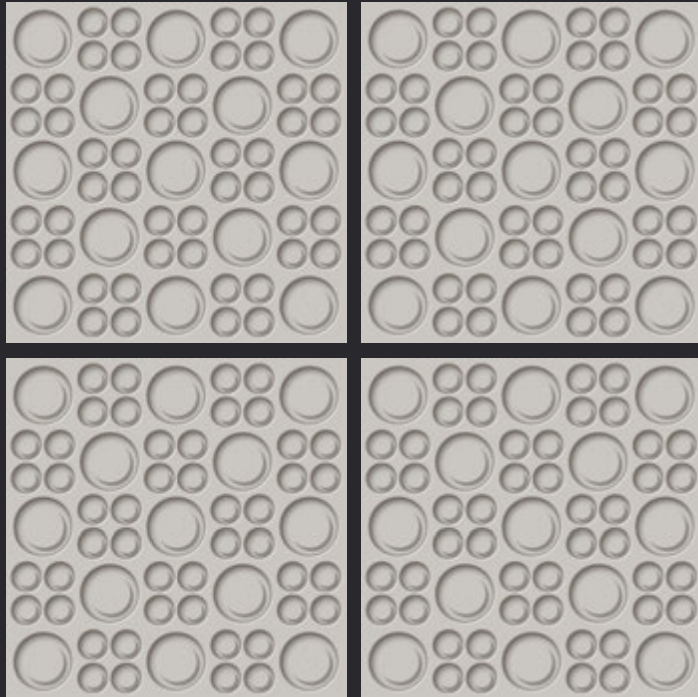

GLAZED
VITRIFIED TILES
**600x
600mm**

3D 5008

3D SERIES

EURO PALLET PACKING

Size	Pcs. Per Box	Sq. Mtr. Per Box	Sq. Ft. Per Box	Weight Per Box In Kgs. (approx)	Sq. Mtr. Per Container	Total Boxes Per Container	Boxes Per Pallet	Total Pallets Per Cont	Thickness (mm) (approx)	Weight / CTN (approx)
60x60cm	4 pcs.	1.44	15.5	27.5	1440.00	1000	50	20	9.00	27500