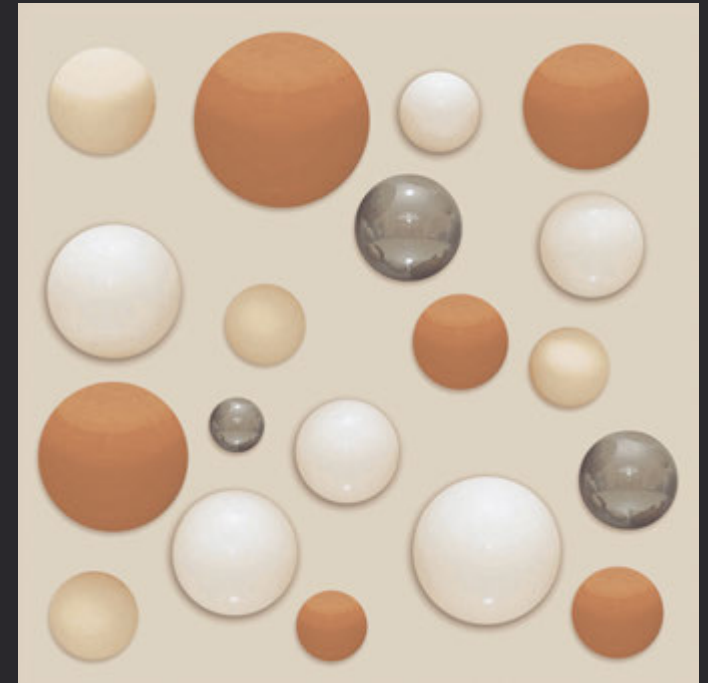

GLAZED
VITRIFIED TILES
**600x
600mm**

MOON DARK

3D SERIES

EURO PALLET PACKING

Size	Pcs. Per Box	Sq. Mtr. Per Box	Sq. Ft. Per Box	Weight Per Box In Kgs. (approx)	Sq. Mtr. Per Container	Total Boxes Per Container	Boxes Per Pallet	Total Pallets Per Cont	Thickness (mm) (approx)	Weight / CTN (approx)
60x60cm	4 pcs.	1.44	15.5	27.5	1440.00	1000	50	20	9.00	27500