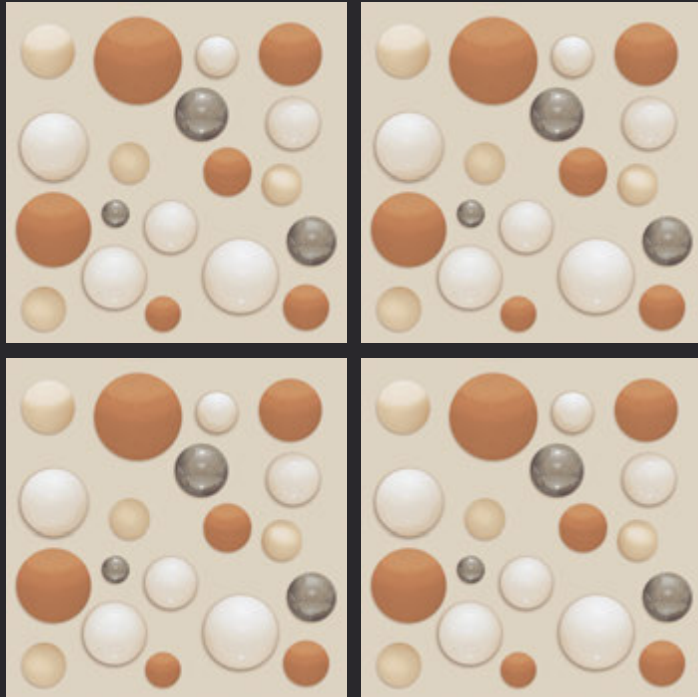

GLAZED
VITRIFIED TILES
**600x
600mm**

MOON DARK

3D SERIES

EURO PALLET PACKING

Size	Pcs. Per Box	Sq. Mtr. Per Box	Sq. Ft. Per Box	Weight Per Box In Kgs. (approx)	Sq. Mtr. Per Container	Total Boxes Per Container	Boxes Per Pallet	Total Pallets Per Cont	Thickness (mm) (approx)	Weight / CTN (approx)
60x60cm	4 pcs.	1.44	15.5	27.5	1440.00	1000	50	20	9.00	27500