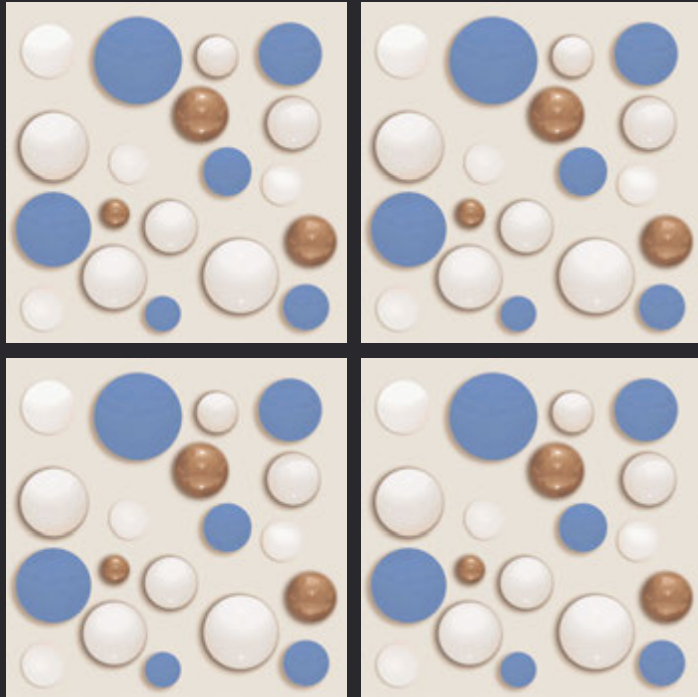

GLAZED
VITRIFIED TILES
**600x
600mm**

MOON BLUE

3D SERIES

EURO PALLET PACKING

Size	Pcs. Per Box	Sq. Mtr. Per Box	Sq. Ft. Per Box	Weight Per Box In Kgs. (approx)	Sq. Mtr. Per Container	Total Boxes Per Container	Boxes Per Pallet	Total Pallets Per Cont	Thickness (mm) (approx)	Weight / CTN (approx)
60x60cm	4 pcs.	1.44	15.5	27.5	1440.00	1000	50	20	9.00	27500