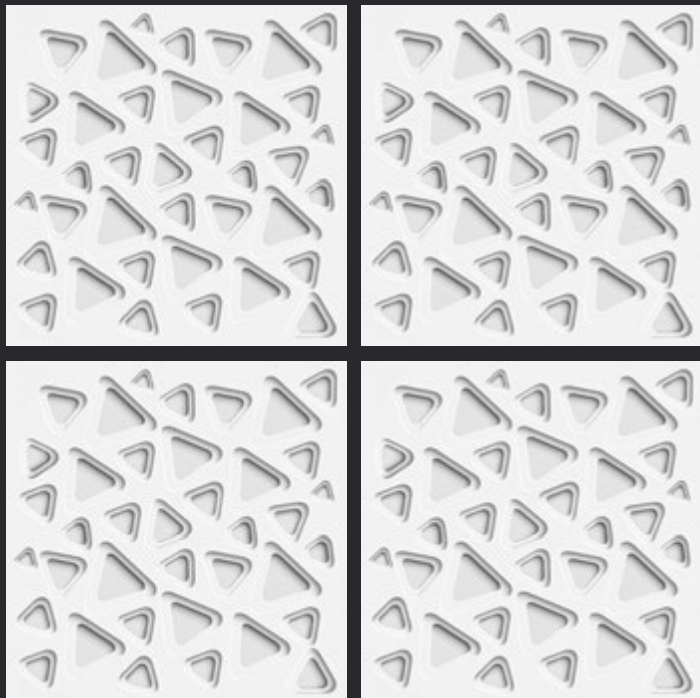

GLAZED
VITRIFIED TILES

600x
600mm

3D 5016

3D SERIES

EURO PALLET PACKING

Size	Pcs. Per Box	Sq. Mtr. Per Box	Sq. Ft. Per Box	Weight Per Box In Kgs. (approx)	Sq. Mtr. Per Container	Total Boxes Per Container	Boxes Per Pallet	Total Pallets Per Cont	Thickness (mm) (approx)	Weight / CTN (approx)
60x60cm	4 pcs.	1.44	15.5	27.5	1440.00	1000	50	20	9.00	27500