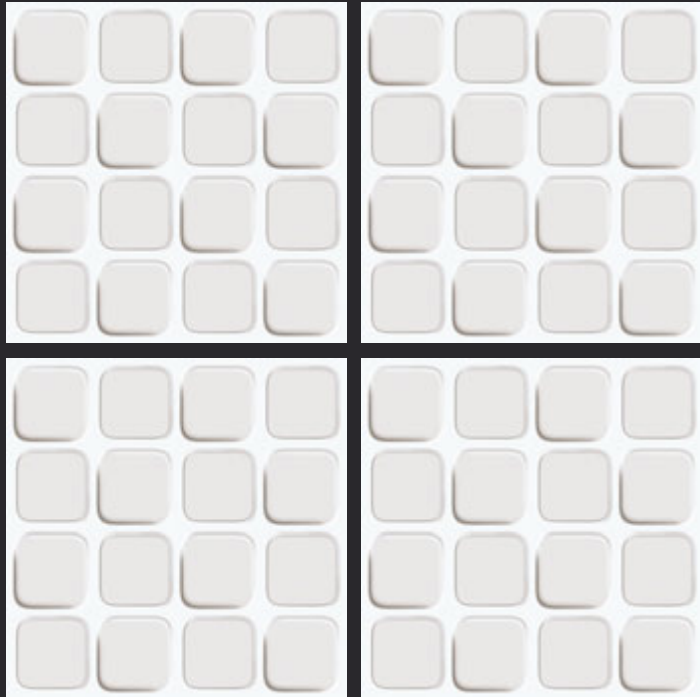

GLAZED
VITRIFIED TILES
**600x
600mm**

3D 5022

3D SERIES

EURO PALLET PACKING

Size	Pcs. Per Box	Sq. Mtr. Per Box	Sq. Ft. Per Box	Weight Per Box In Kgs. (approx)	Sq. Mtr. Per Container	Total Boxes Per Container	Boxes Per Pallet	Total Pallets Per Cont	Thickness (mm) (approx)	Weight / CTN (approx)
60x60cm	4 pcs.	1.44	15.5	27.5	1440.00	1000	50	20	9.00	27500