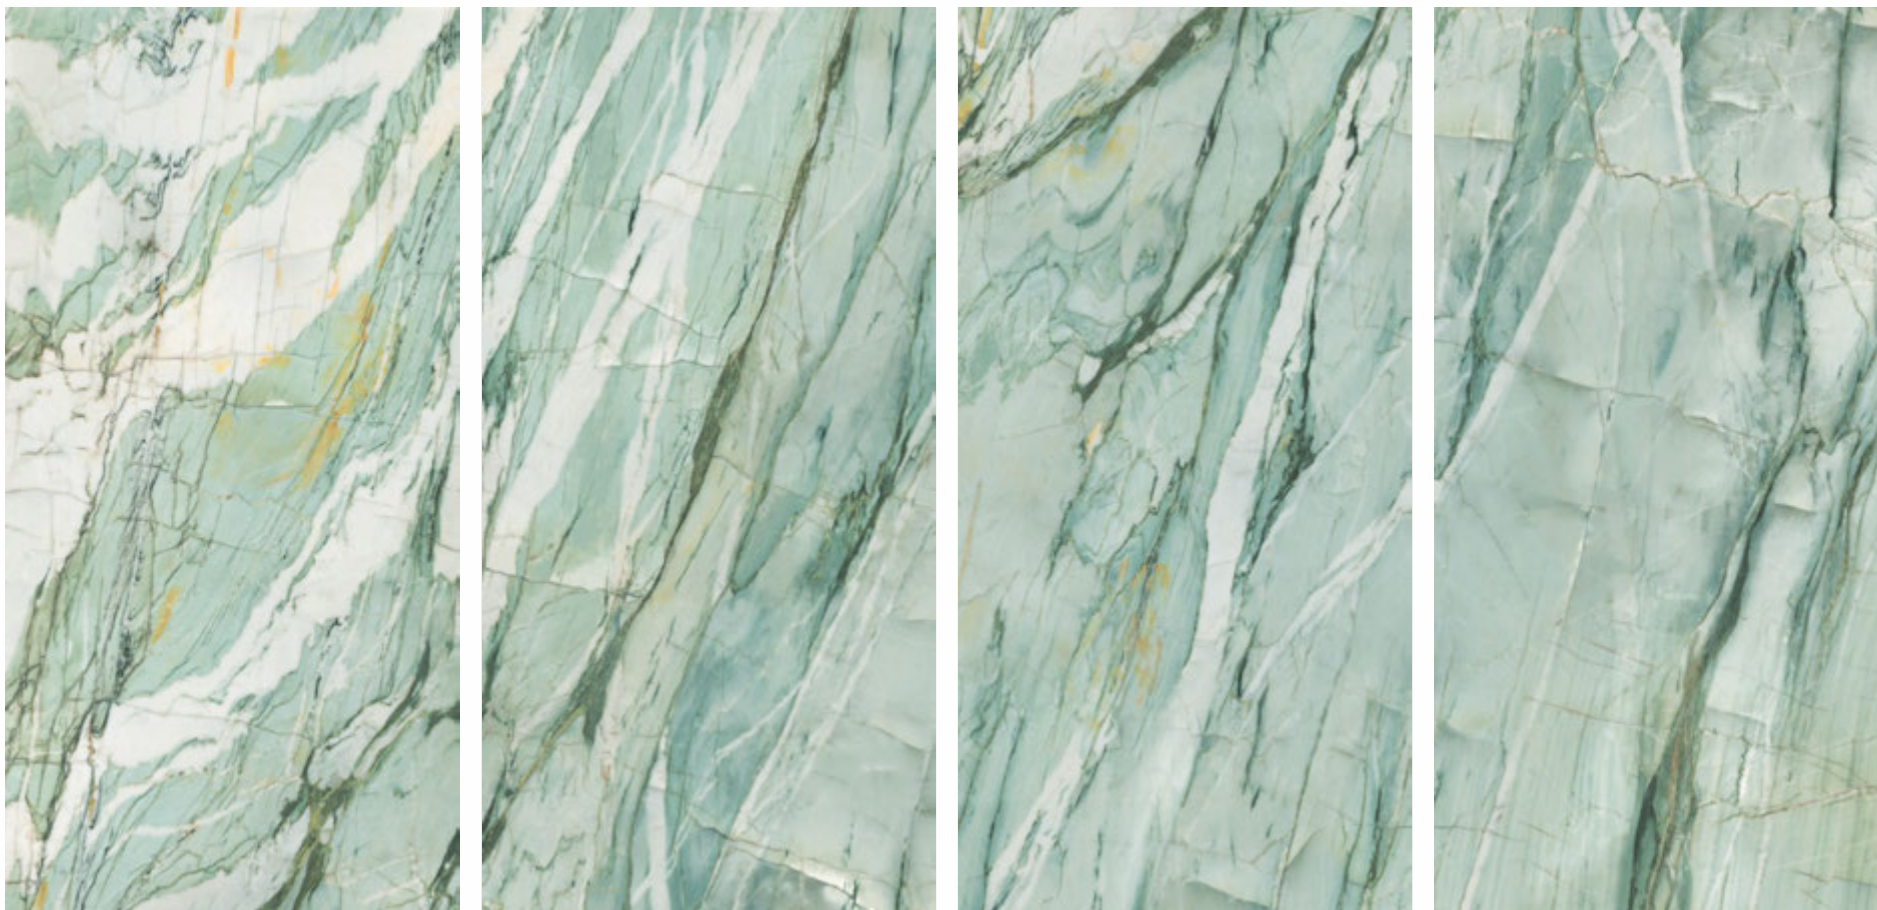

BEYOND
PISTA

600x1200mm

HIGH GLOSS FINISH

BEYOND PISTA

600x1200mm

HIGH GLOSS FINISH

VISTOSA

**BOTANIC
GREEN**