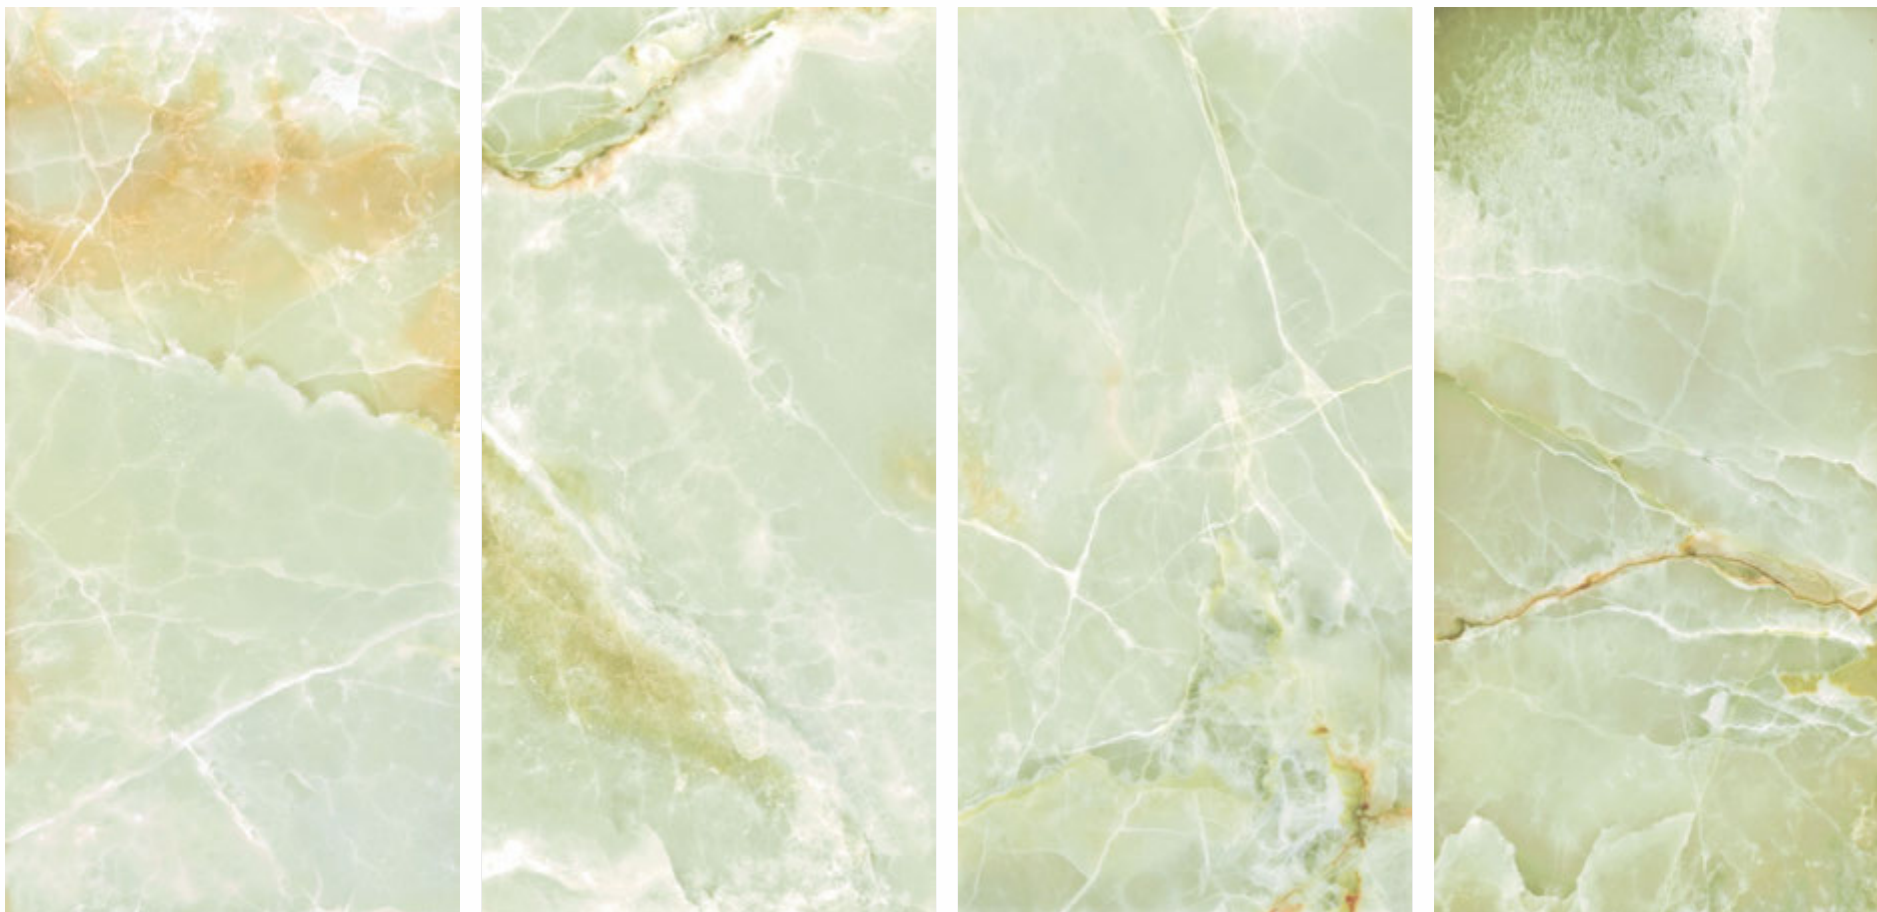

VISTOSA

BEYOND
PISTA

600x1200mm

HIGH GLOSS FINISH