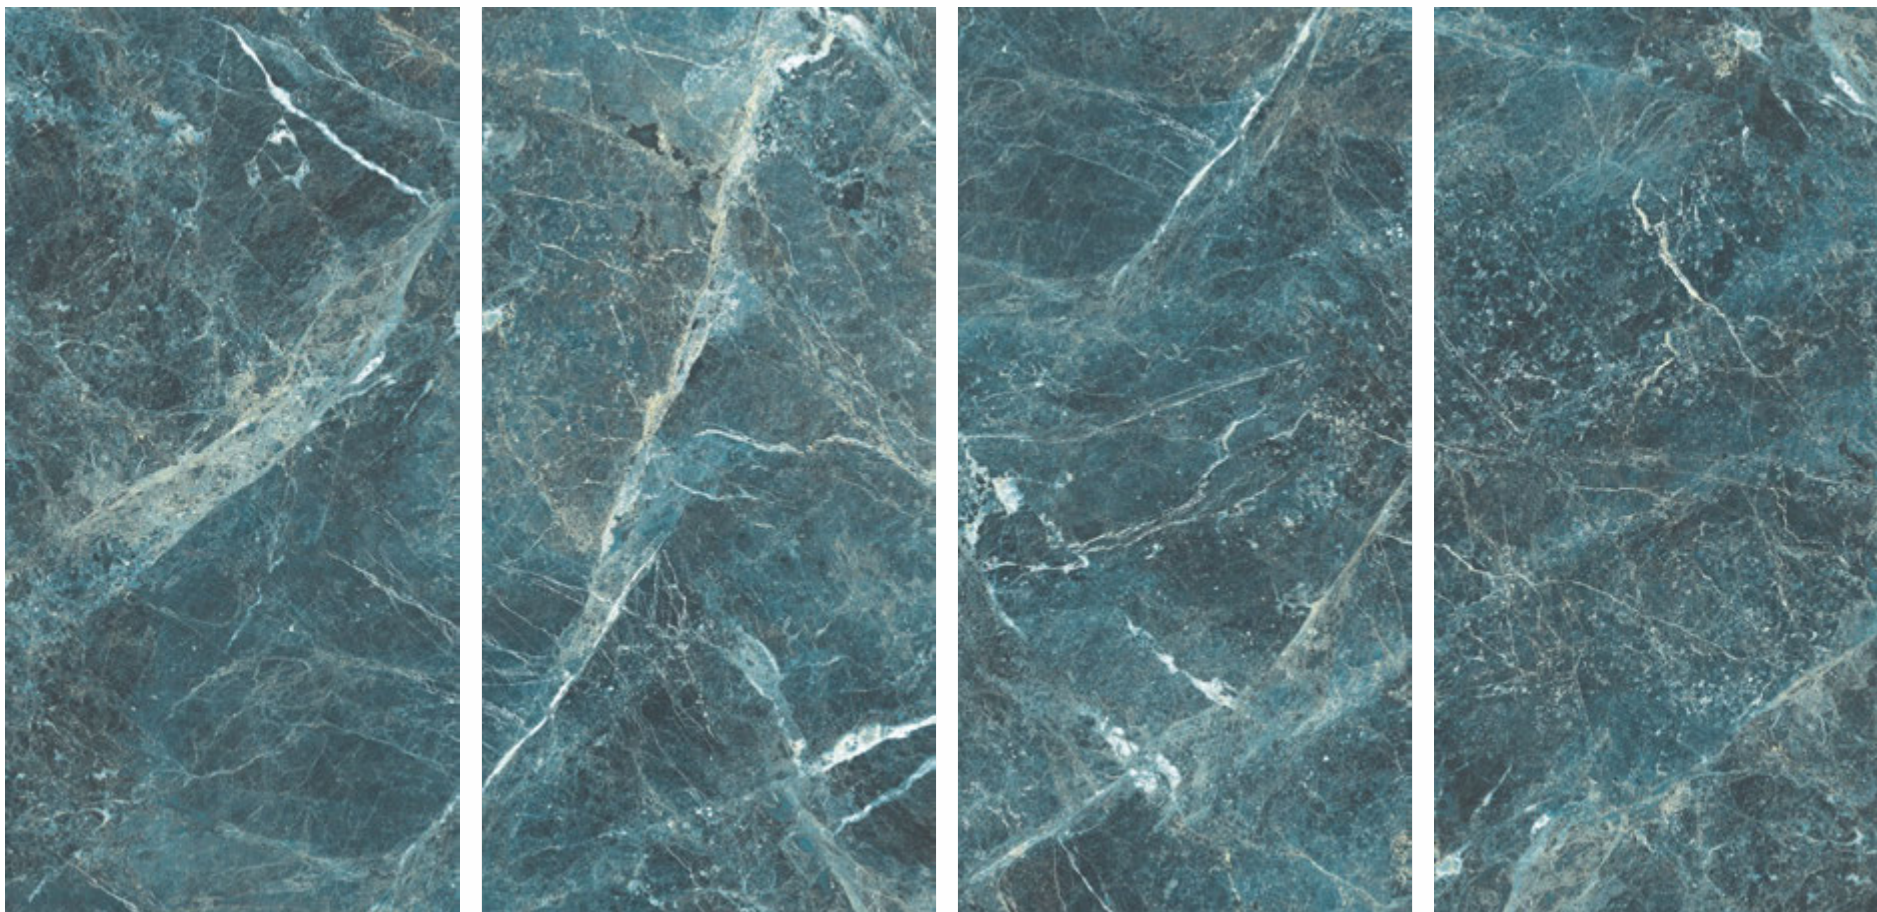

VISTOSA

ESPAÑOL GREEN

600x1200mm

HIGH GLOSS FINISH