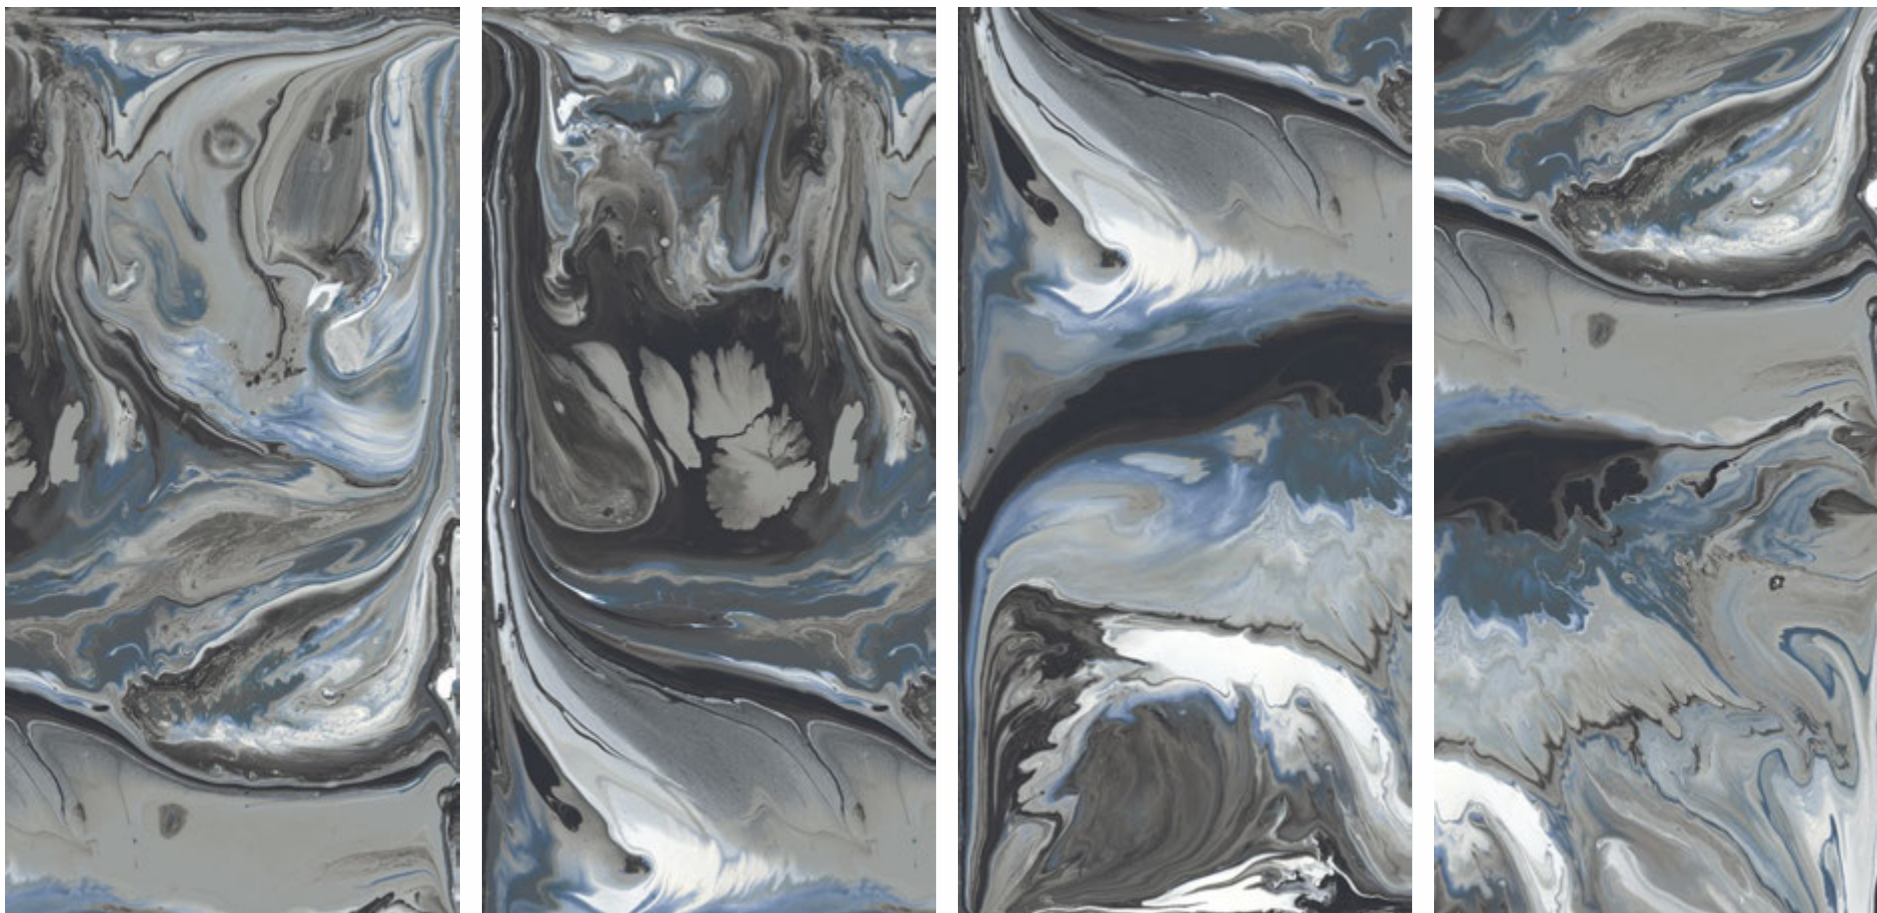

VISTOSA

LUNE LUCIDATO BLUE

600x1200mm

HIGH GLOSS FINISH

**FOUR
TILE**