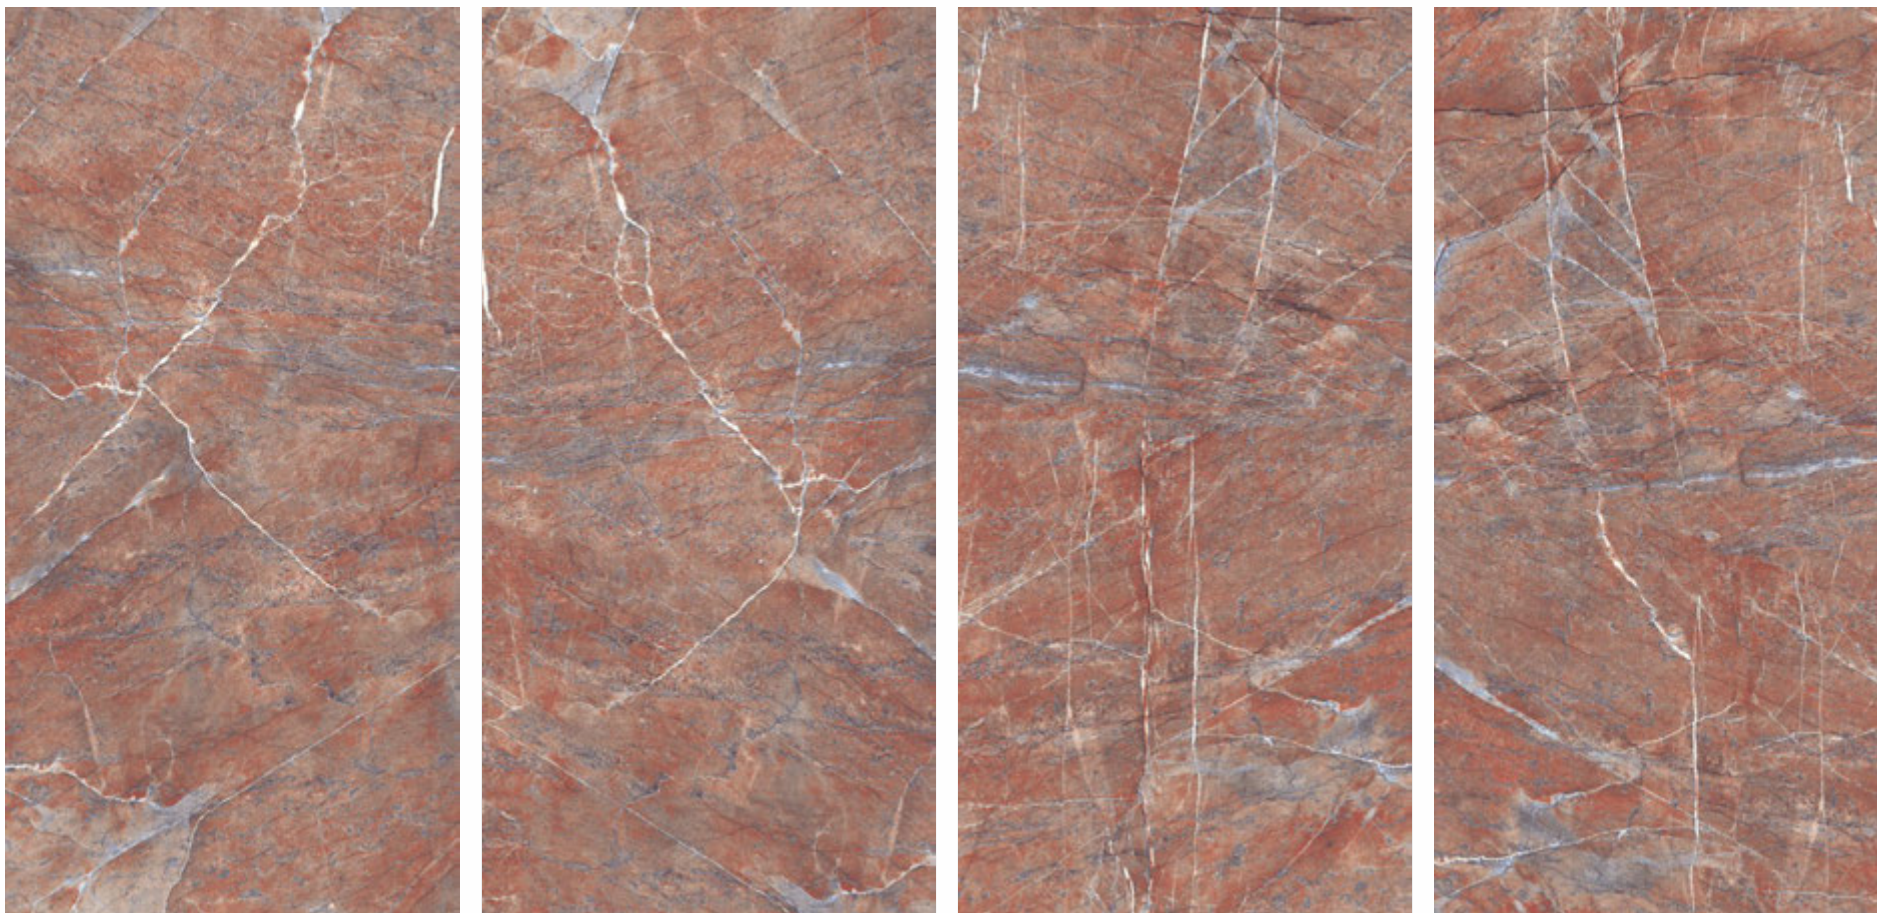

VISTOSA

SYRAC
RED

600x1200mm

HIGH GLOSS FINISH