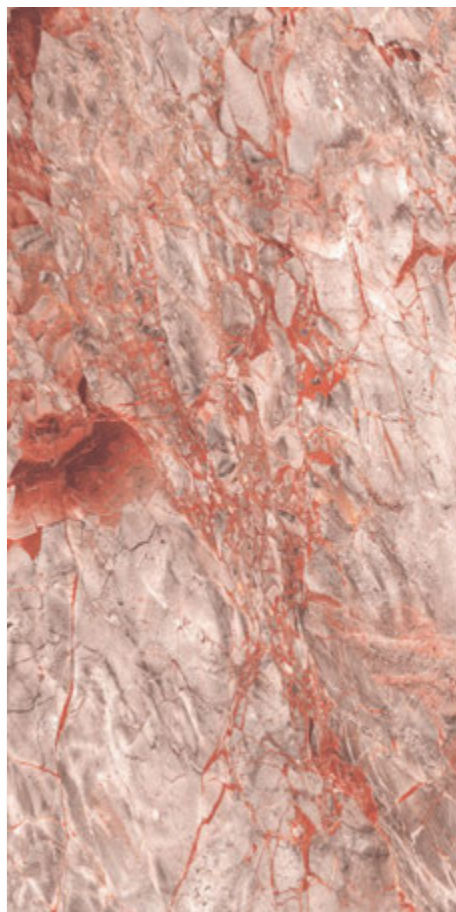

VISTOSA

DARIEN
RED

600x1200mm

HIGH GLOSS FINISH