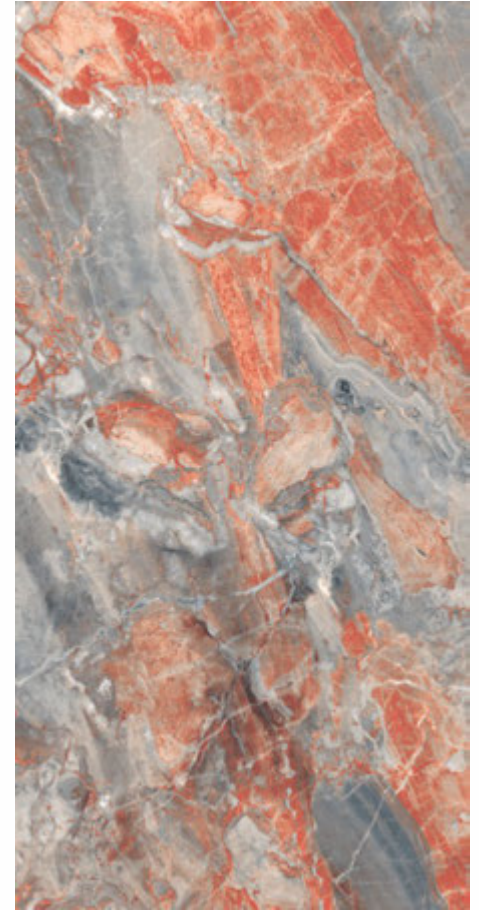

VISTOSA

MOONLIGHT

600x1200mm

HIGH GLOSS FINISH

FOUR
TILE