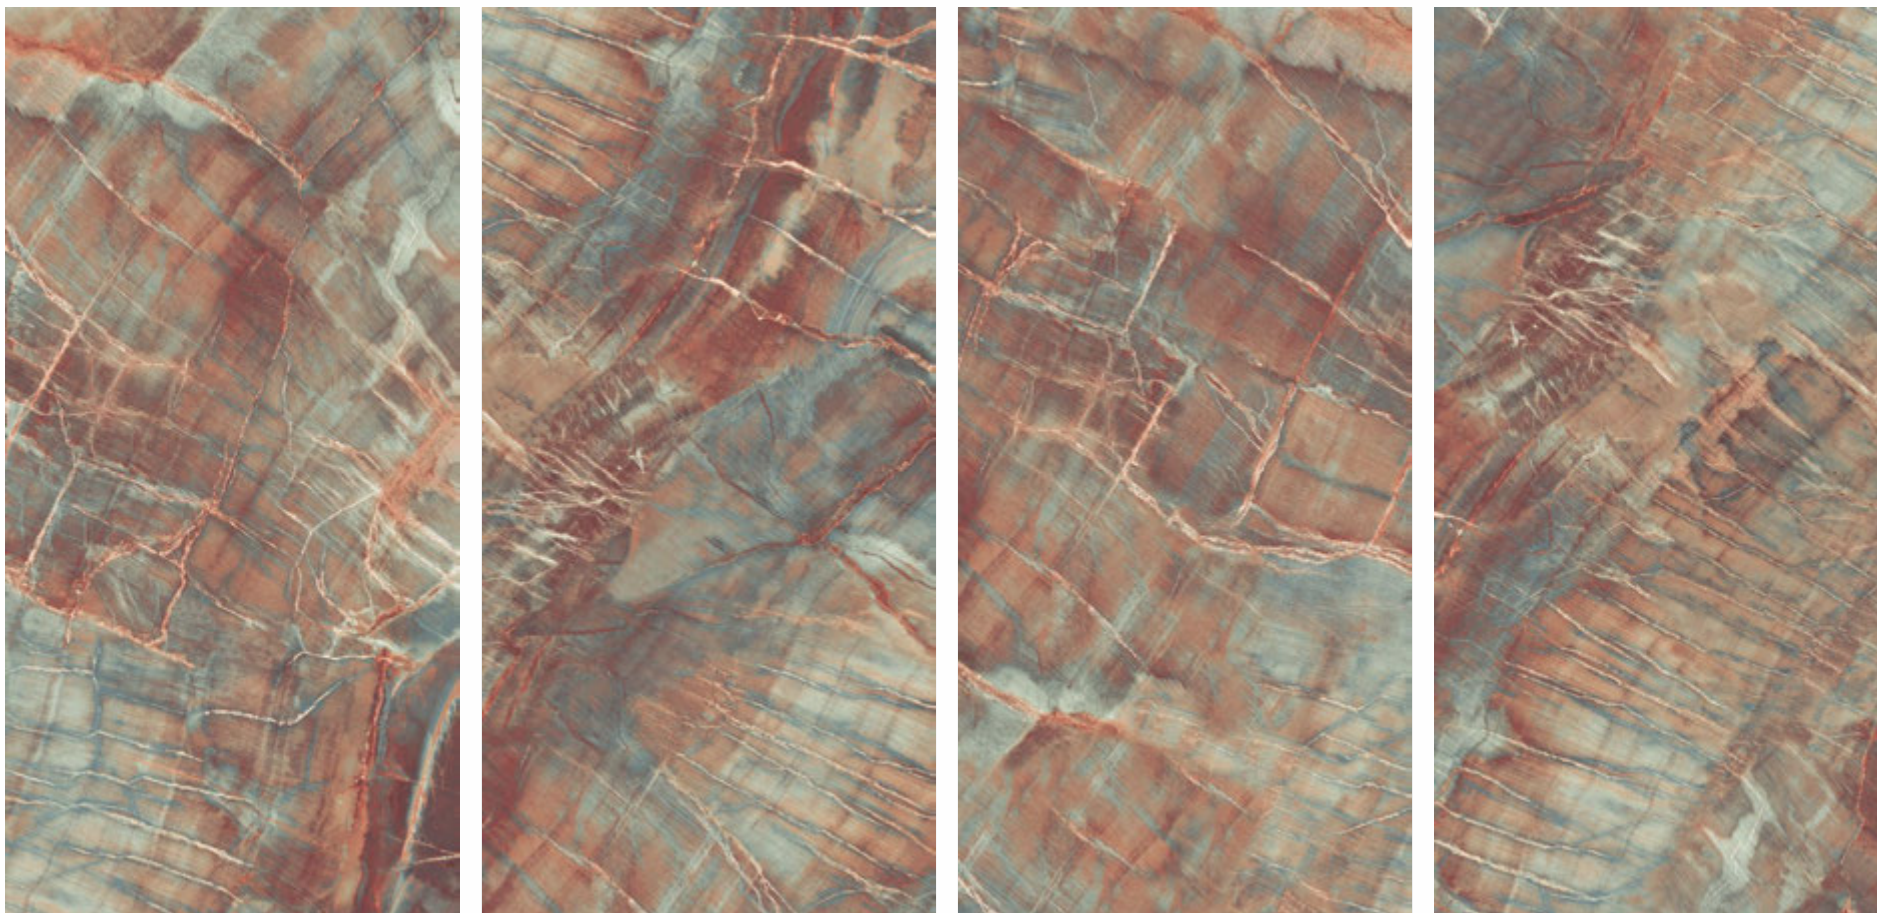

VISTOSA

**INVISIBLE
MULTI**

600x1200mm

HIGH GLOSS FINISH