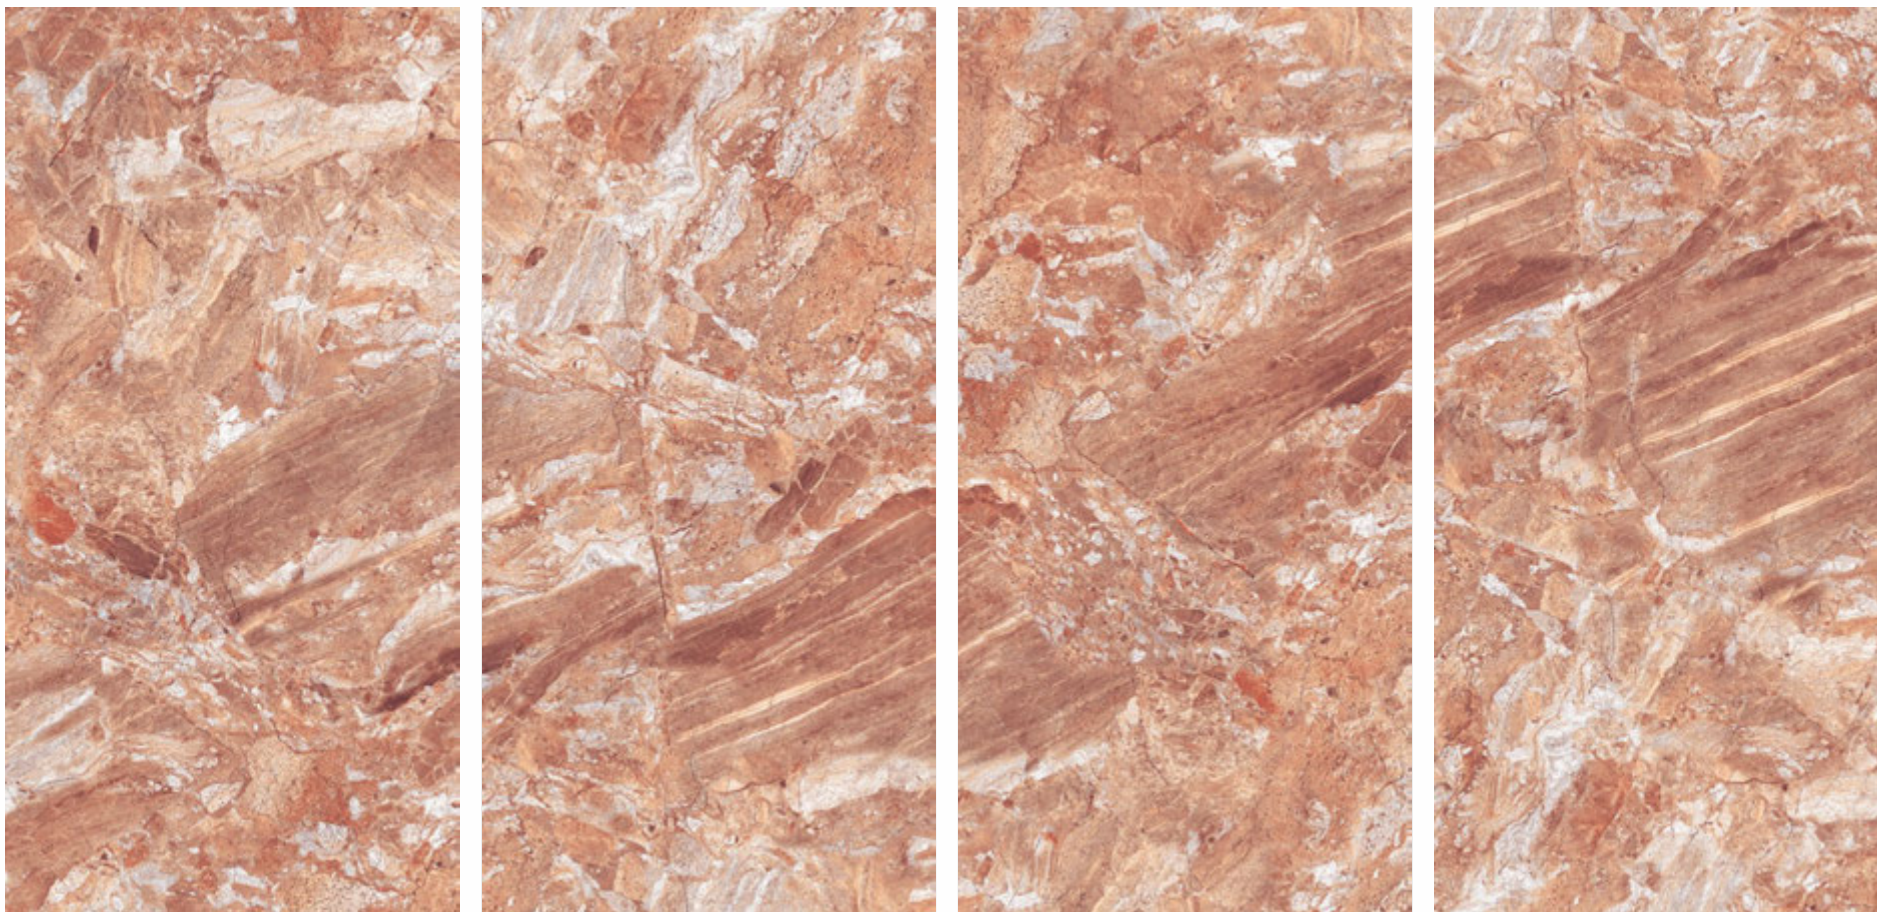

HIGH GLOSS FINISH

VISTOSA

ESPAÑOL GREEN

600x1200mm

HIGH GLOSS FINISH

VISTOSA

FONTANA
RED

600x1200mm