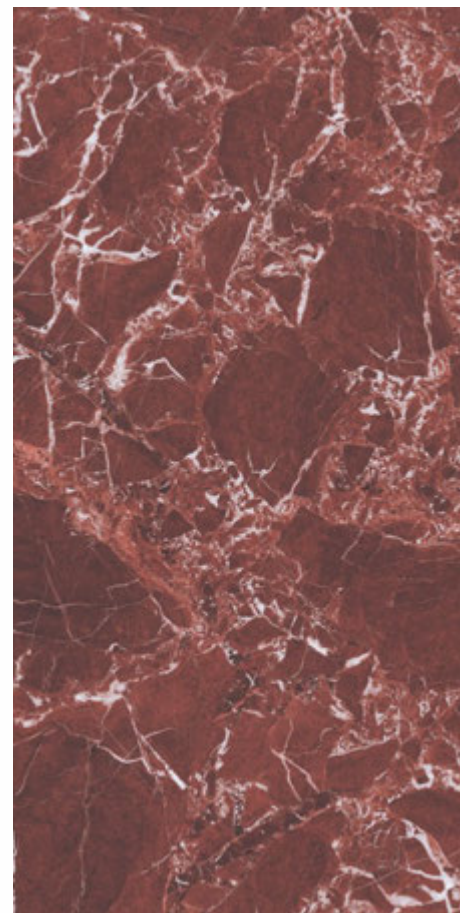

FOUR
TILE

AMAZZONITE

600x1200mm

HIGH GLOSS FINISH

VISTOSA

**ANETO
RED**

600x1200mm

HIGH GLOSS FINISH