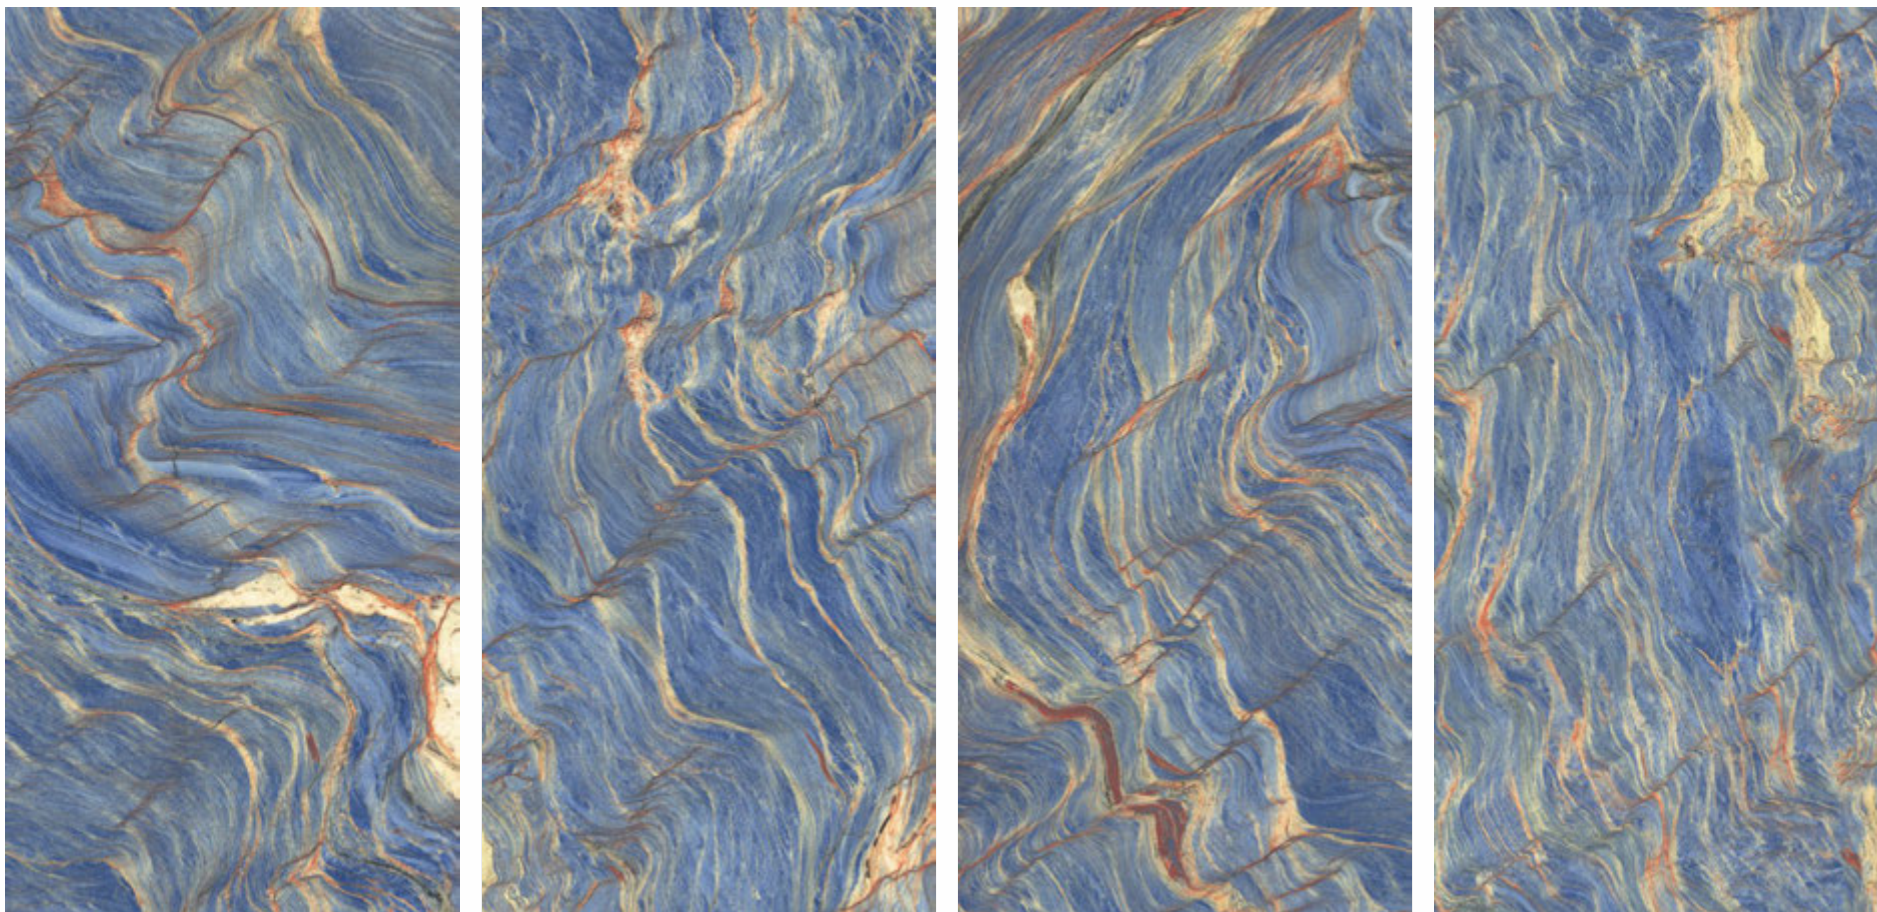

HIGH GLOSS FINISH

VISTOSA

EBRU
AQUA

600x1200mm

HIGH GLOSS FINISH

VISTOSA

**EBRU
BLUE**

600x1200mm