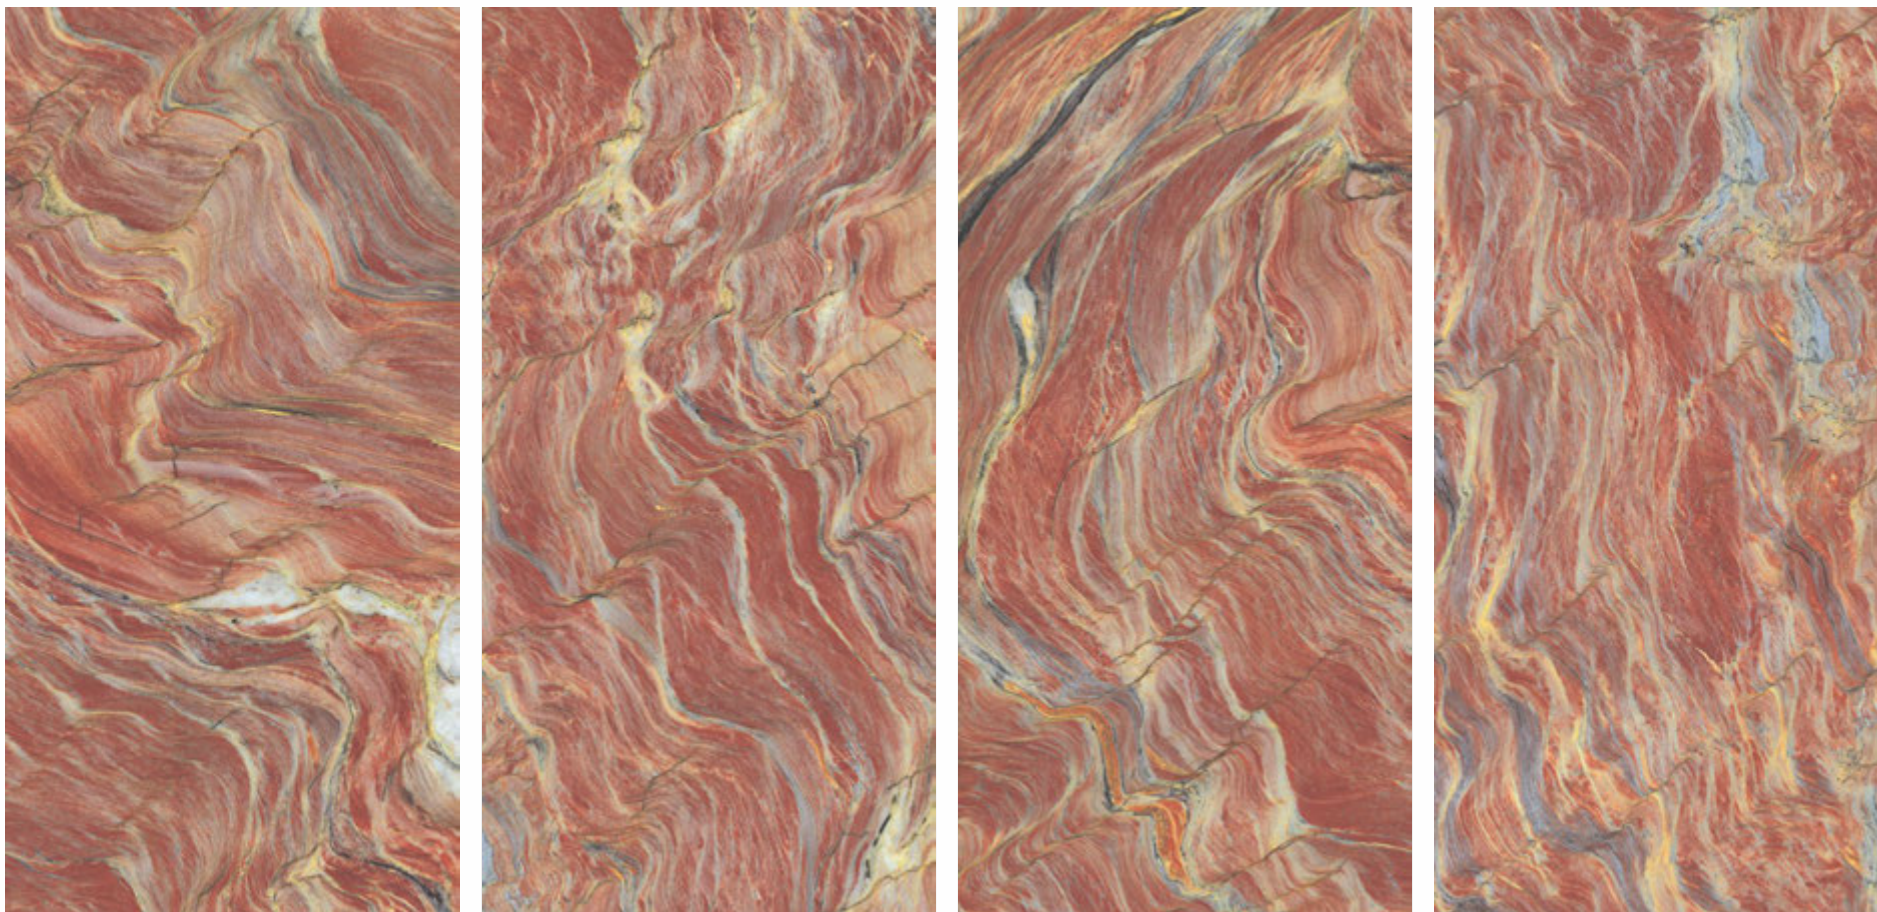

DSTONE

600x1200mm

HIGH GLOSS FINISH

DSTONE

600x1200mm

HIGH GLOSS FINISH

VISTOSA

**EBRU
RED**