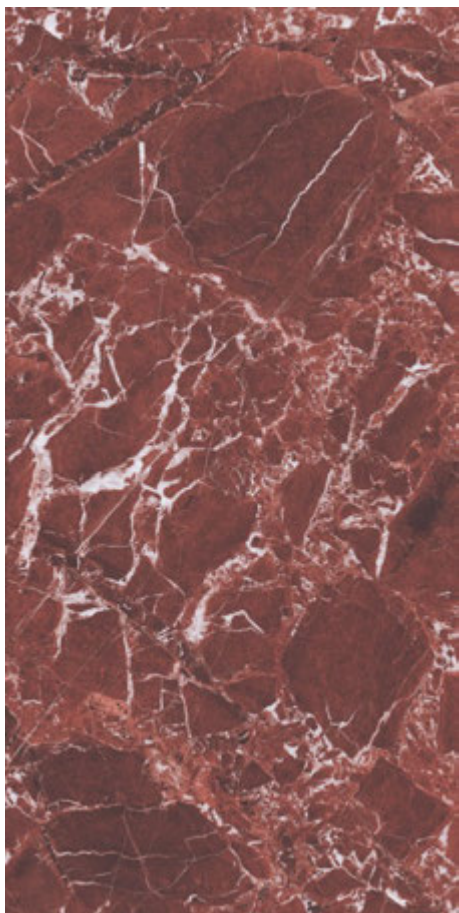

FOUR
TILE

AMAZZONITE

600x1200mm

HIGH GLOSS FINISH

VISTOSA

**ANETO
RED**

600x1200mm

HIGH GLOSS FINISH