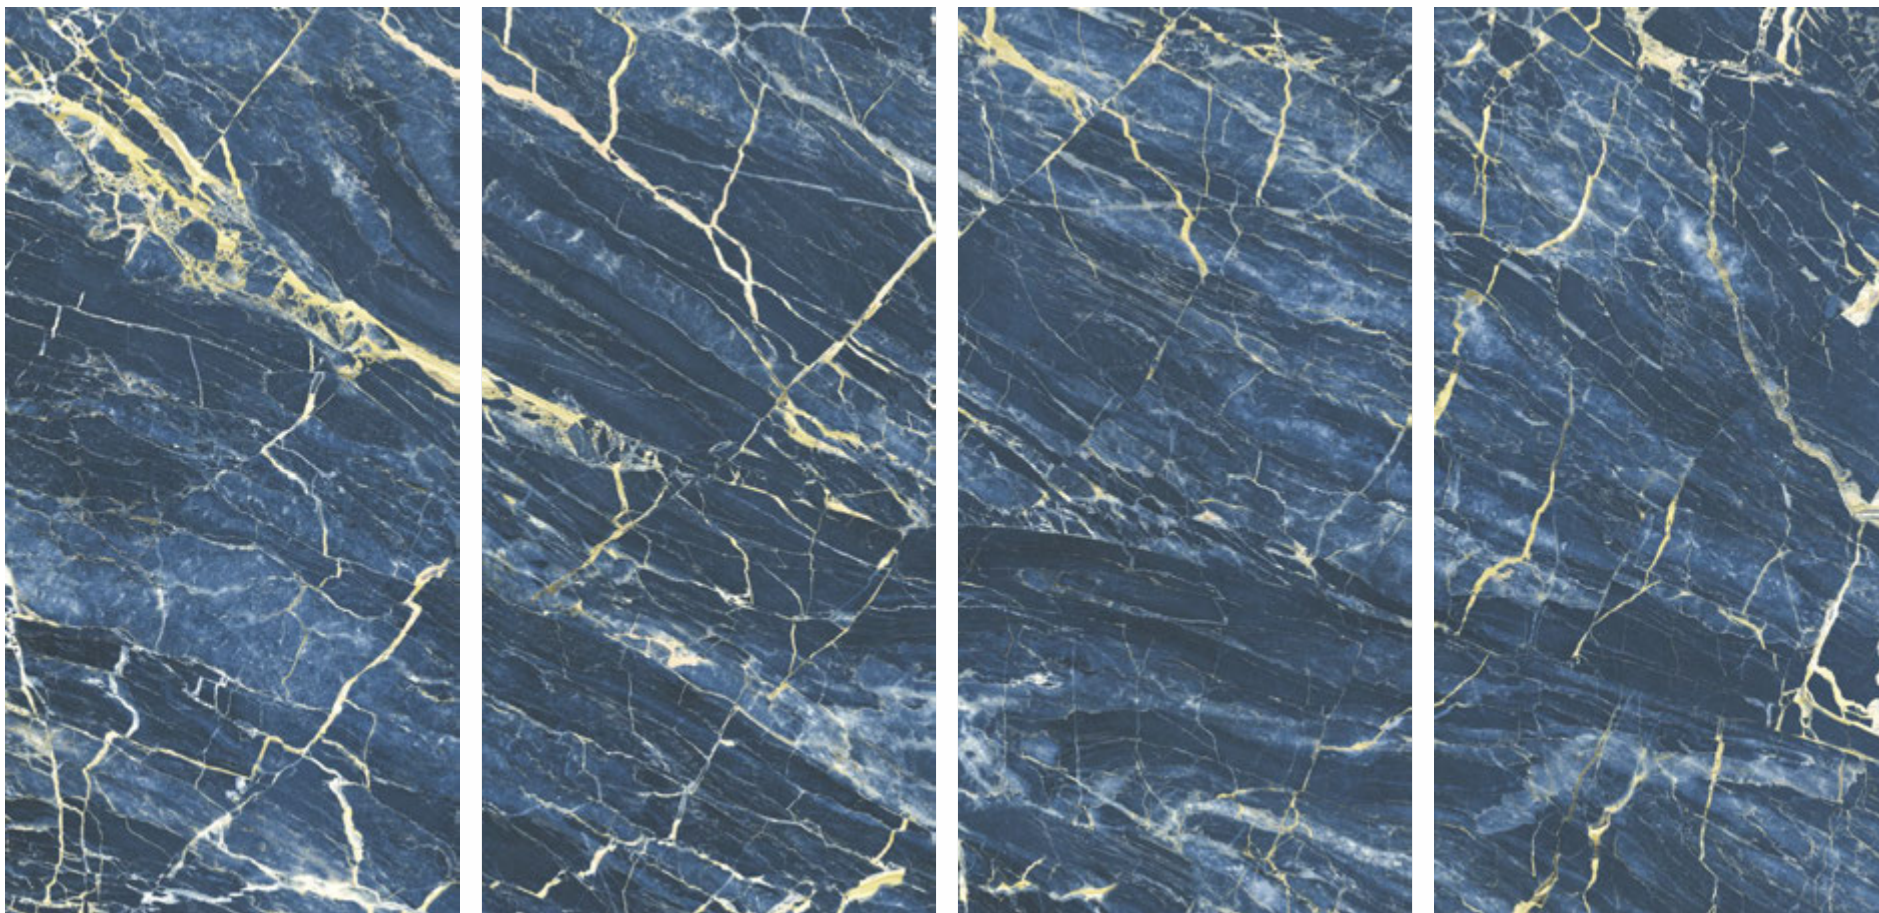

FOUR
TILE

MOONLIGHT

600x1200mm

HIGH GLOSS FINISH

VISTOSA

MYSTIC RED

600x1200mm

HIGH GLOSS FINISH