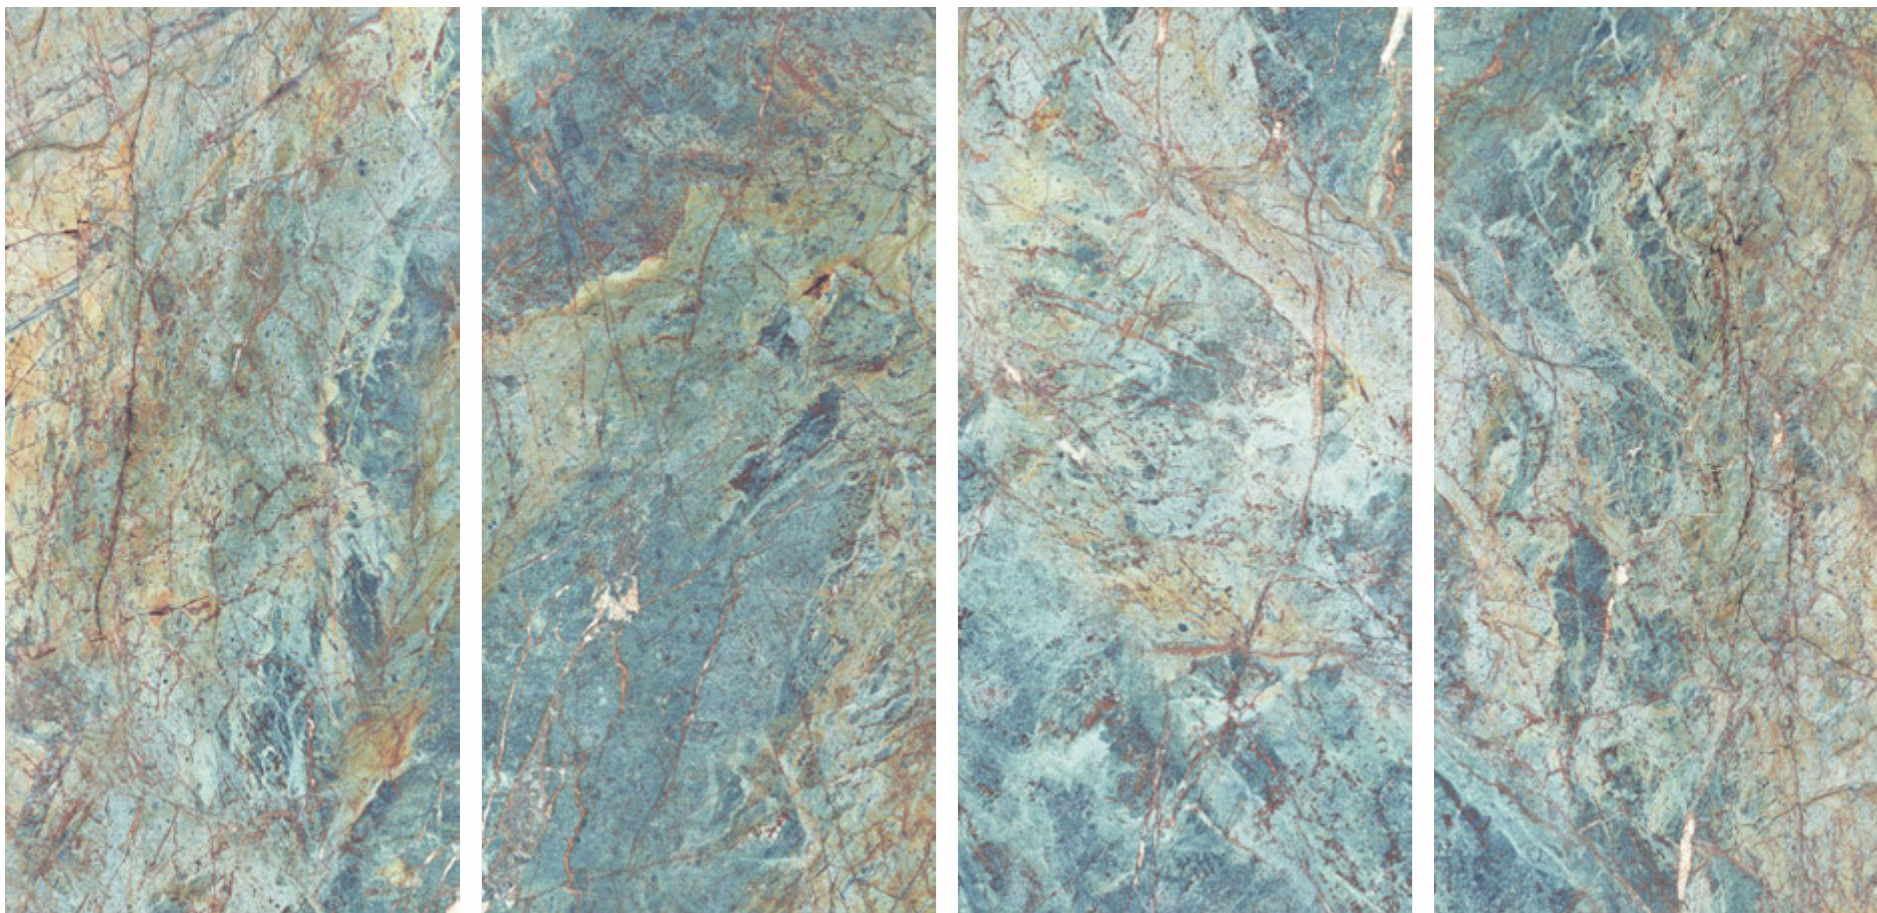

600x1200mm

HIGH GLOSS FINISH

BOTANIC GREEN

600x1200mm

HIGH GLOSS FINISH

VISTOSA

CHEYENNE
AQUA

600x1200mm