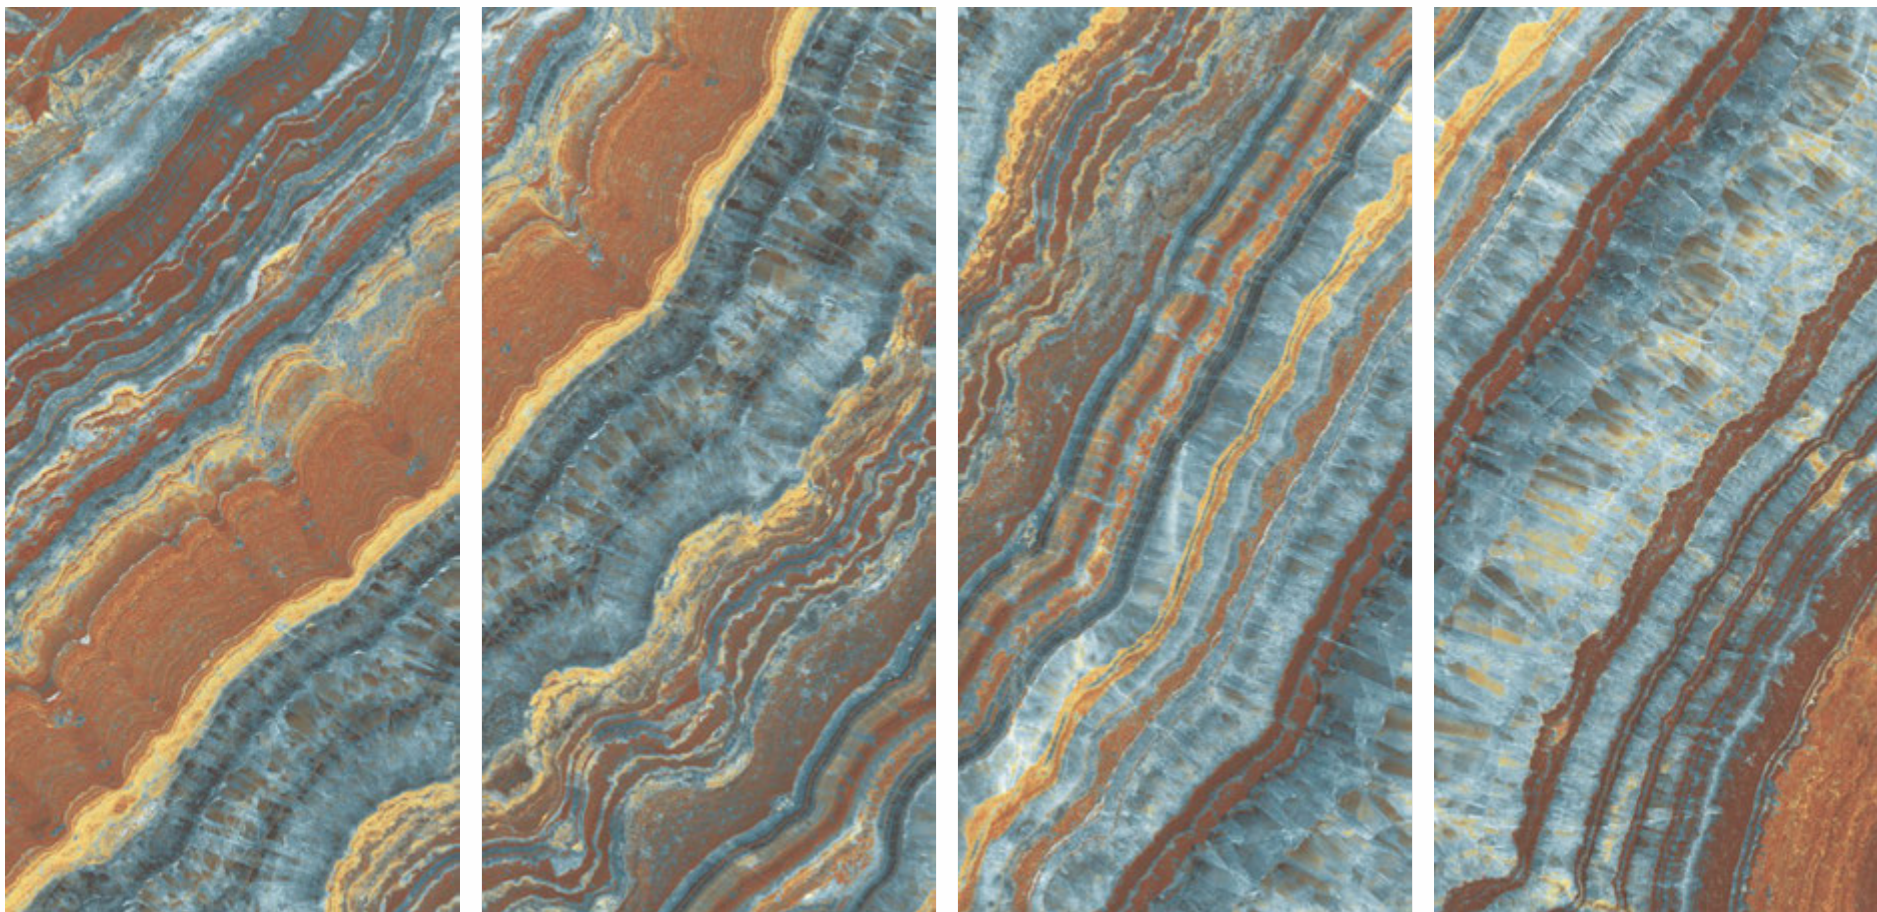

HIGH GLOSS FINISH

FONTANA RED

600x1200mm

HIGH GLOSS FINISH

VISTOSA

GEO
RED

600x1200mm

HIGH GLOSS FINISH