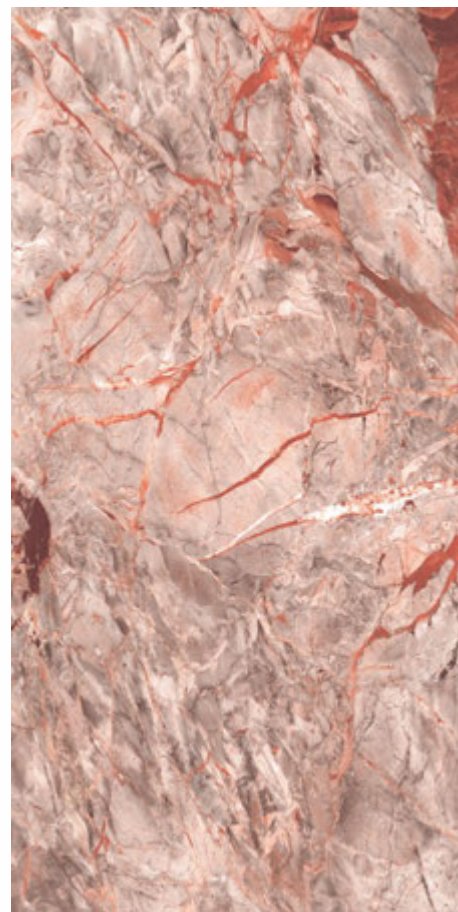

VISTOSA

DARIEN
RED

600x1200mm

HIGH GLOSS FINISH