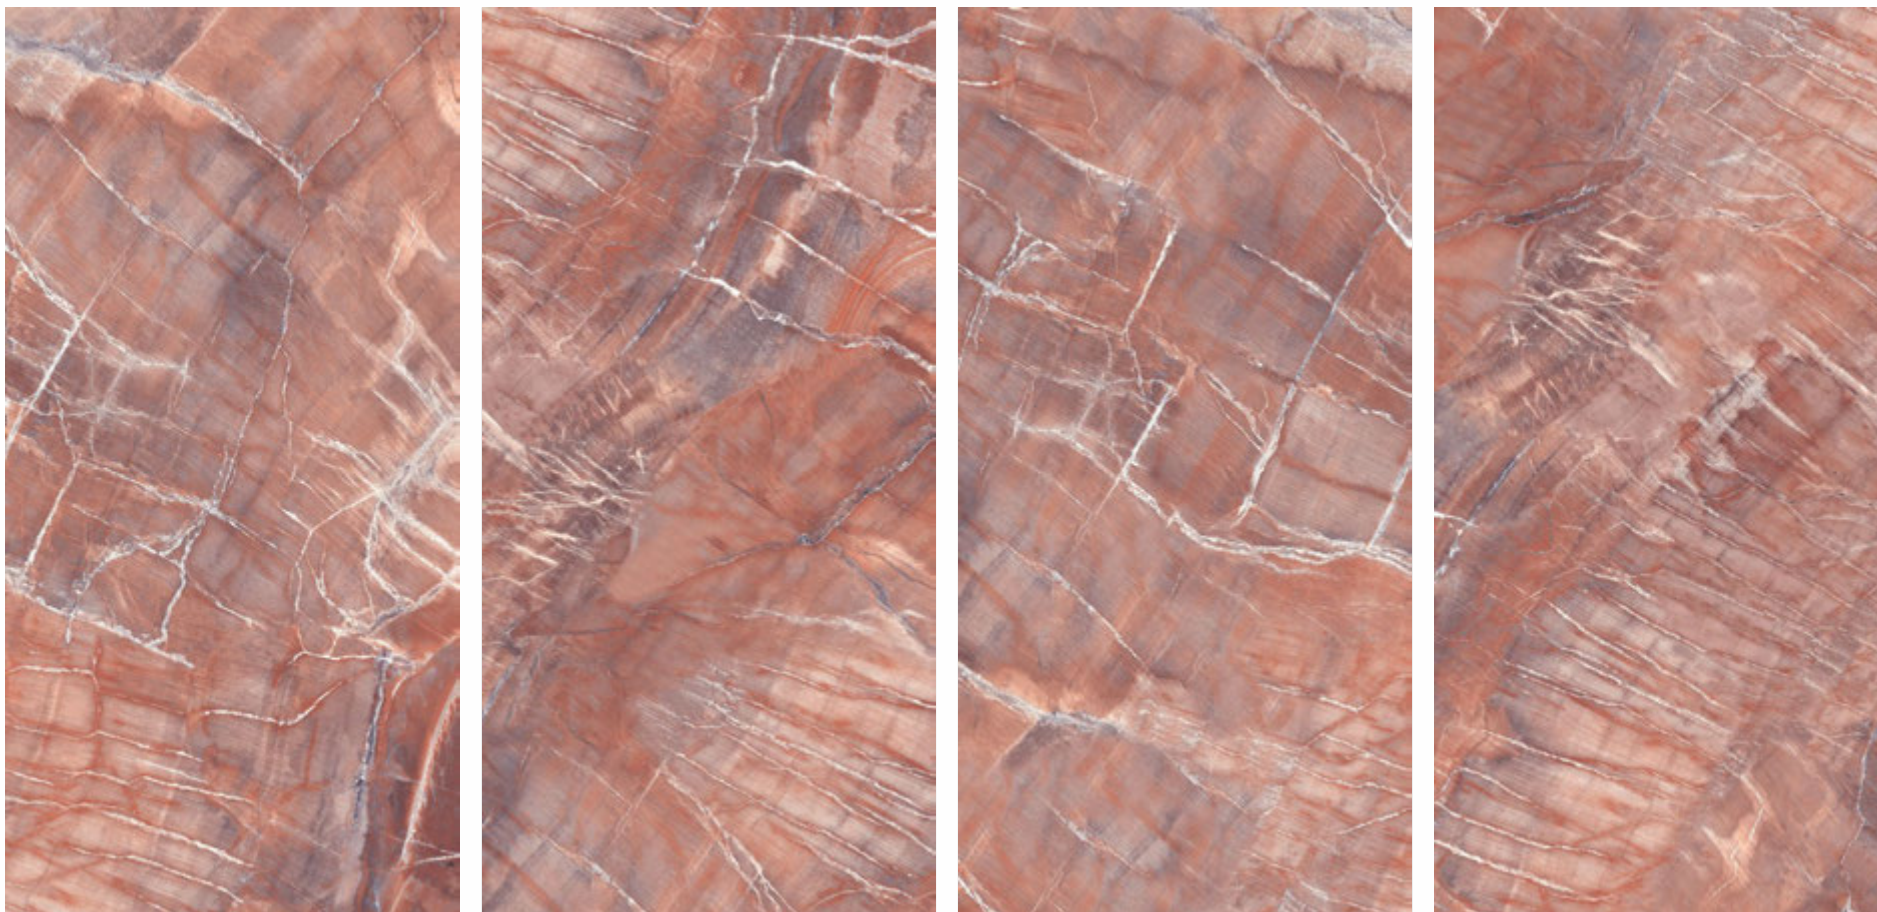

HIGH GLOSS FINISH

ILLUSION BLUE

600x1200mm

HIGH GLOSS FINISH

VISTOSA

**INVISIBLE
RED**

600x1200mm

HIGH GLOSS FINISH