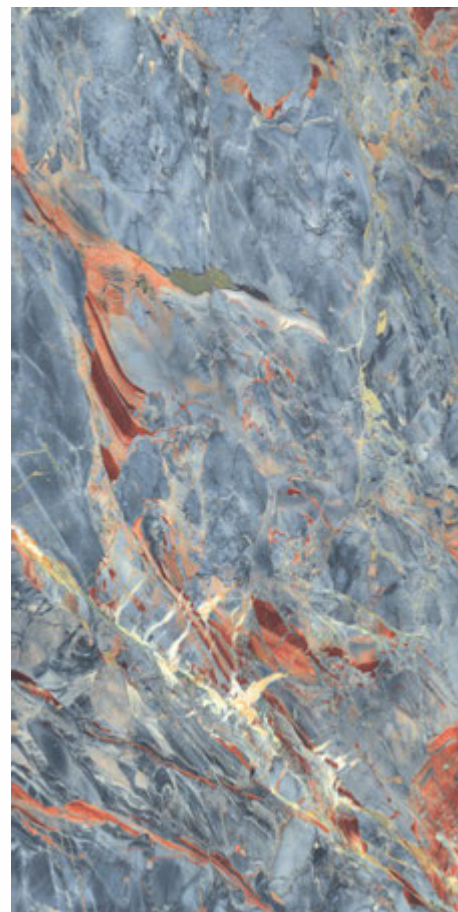

VISTOSA

DARIEN
AQUA

600x1200mm

HIGH GLOSS FINISH