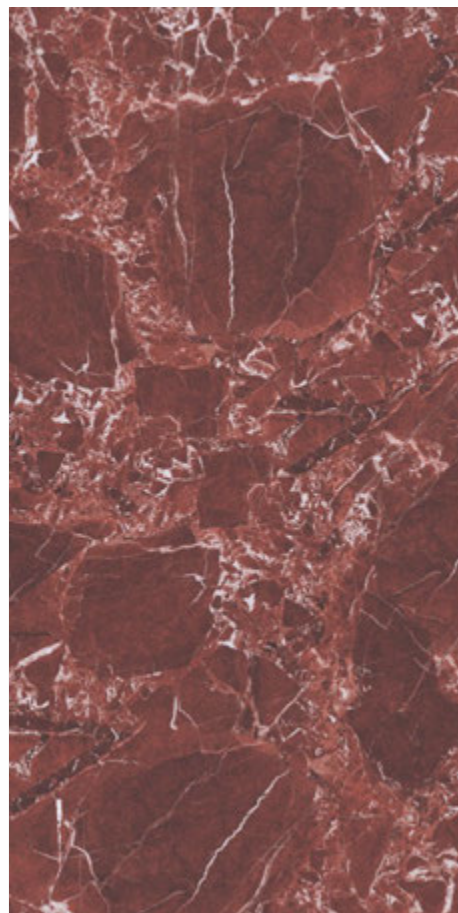

FOUR
TILE

AMAZZONITE

600x1200mm

HIGH GLOSS FINISH

VISTOSA

**ANETO
RED**

600x1200mm

HIGH GLOSS FINISH