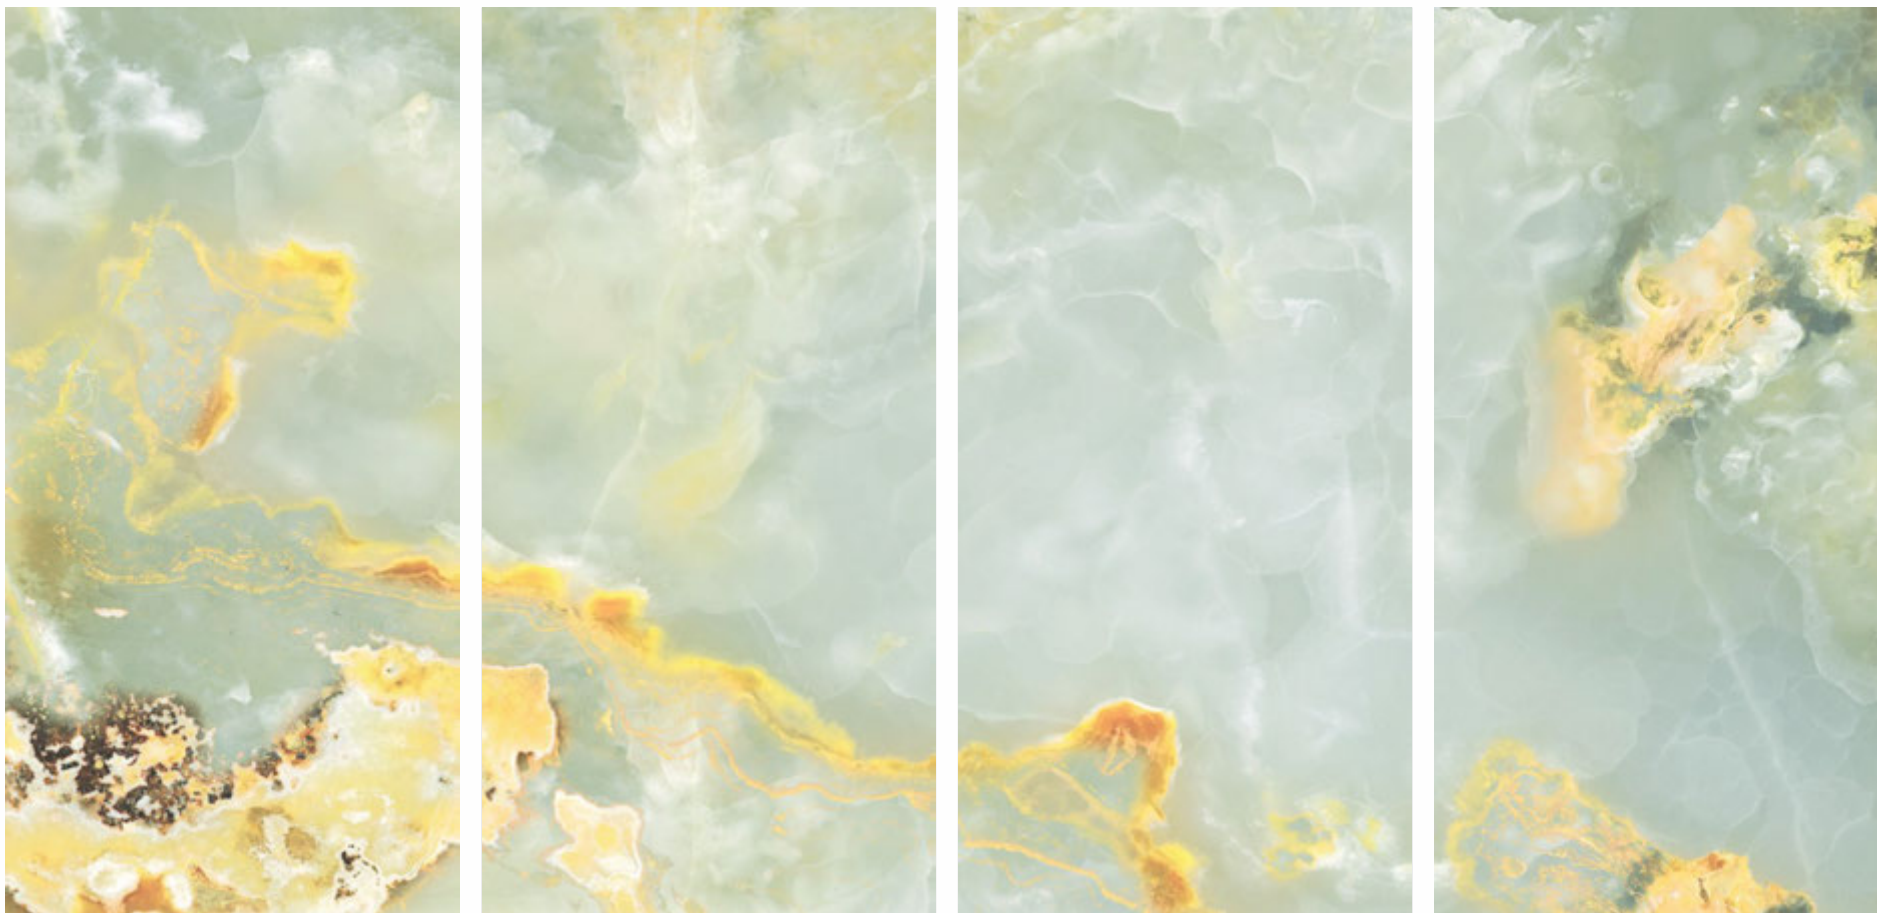

VISTOSA

MONACO
PISTA

600x1200mm

HIGH GLOSS FINISH