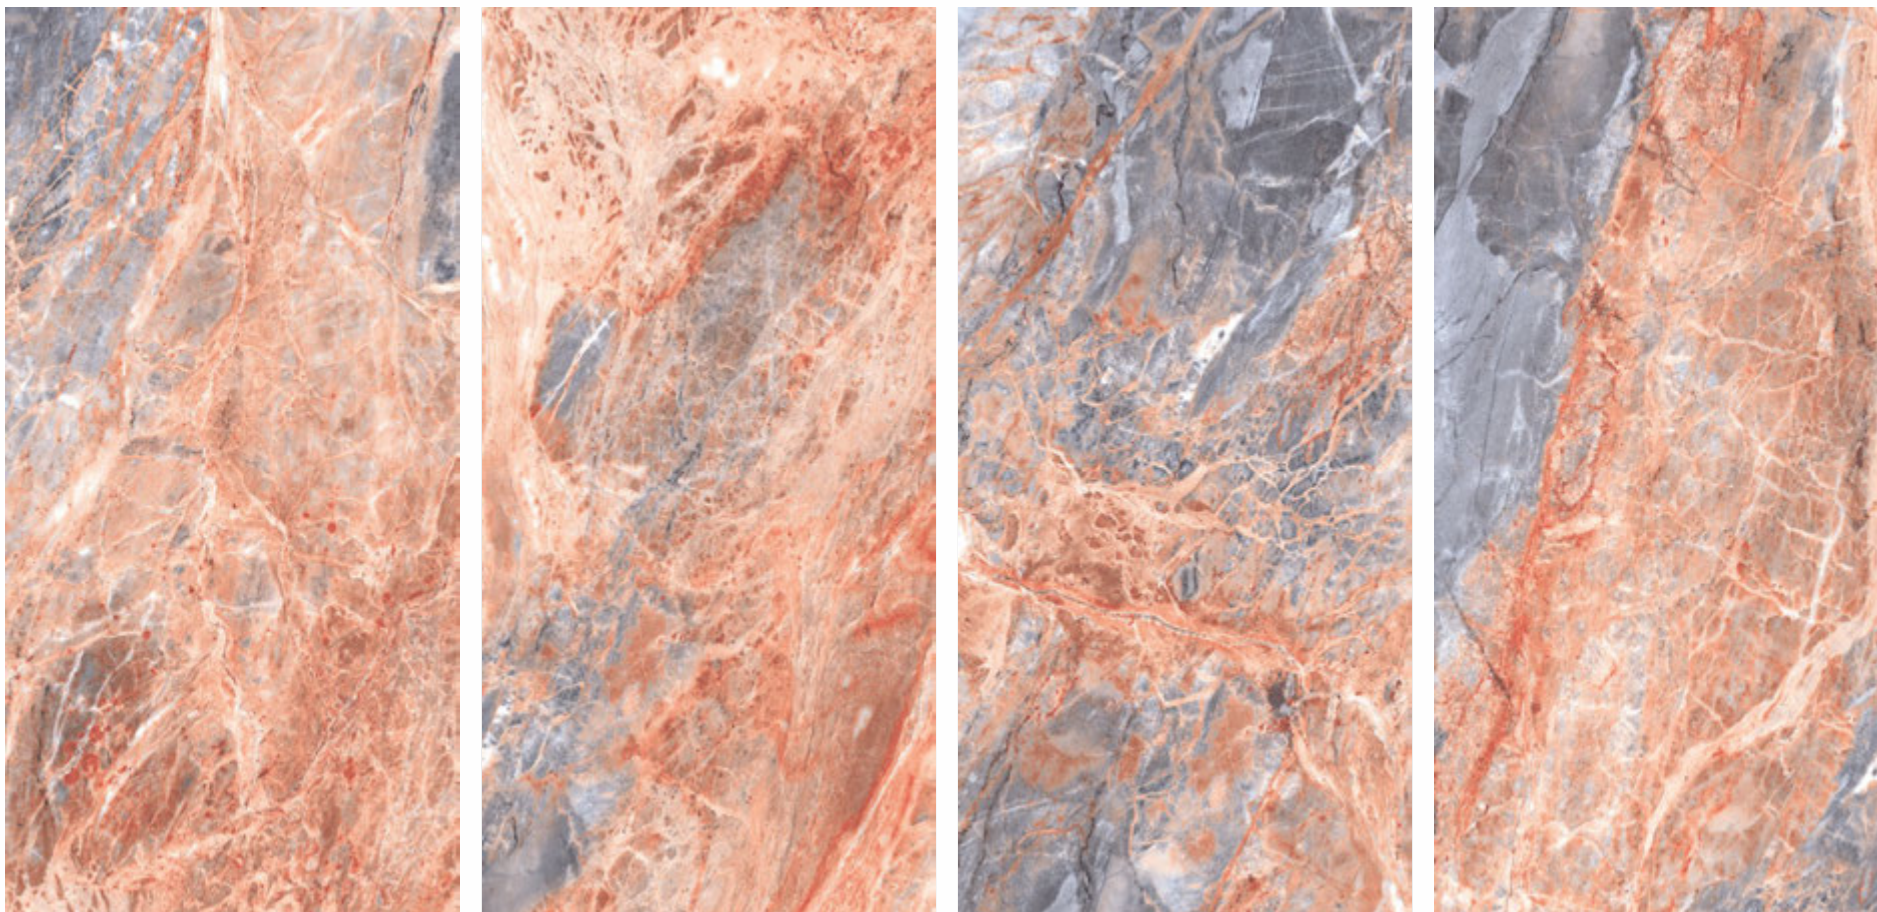

VISTOSA

LIMS DESERT RED

600x1200mm

HIGH GLOSS FINISH