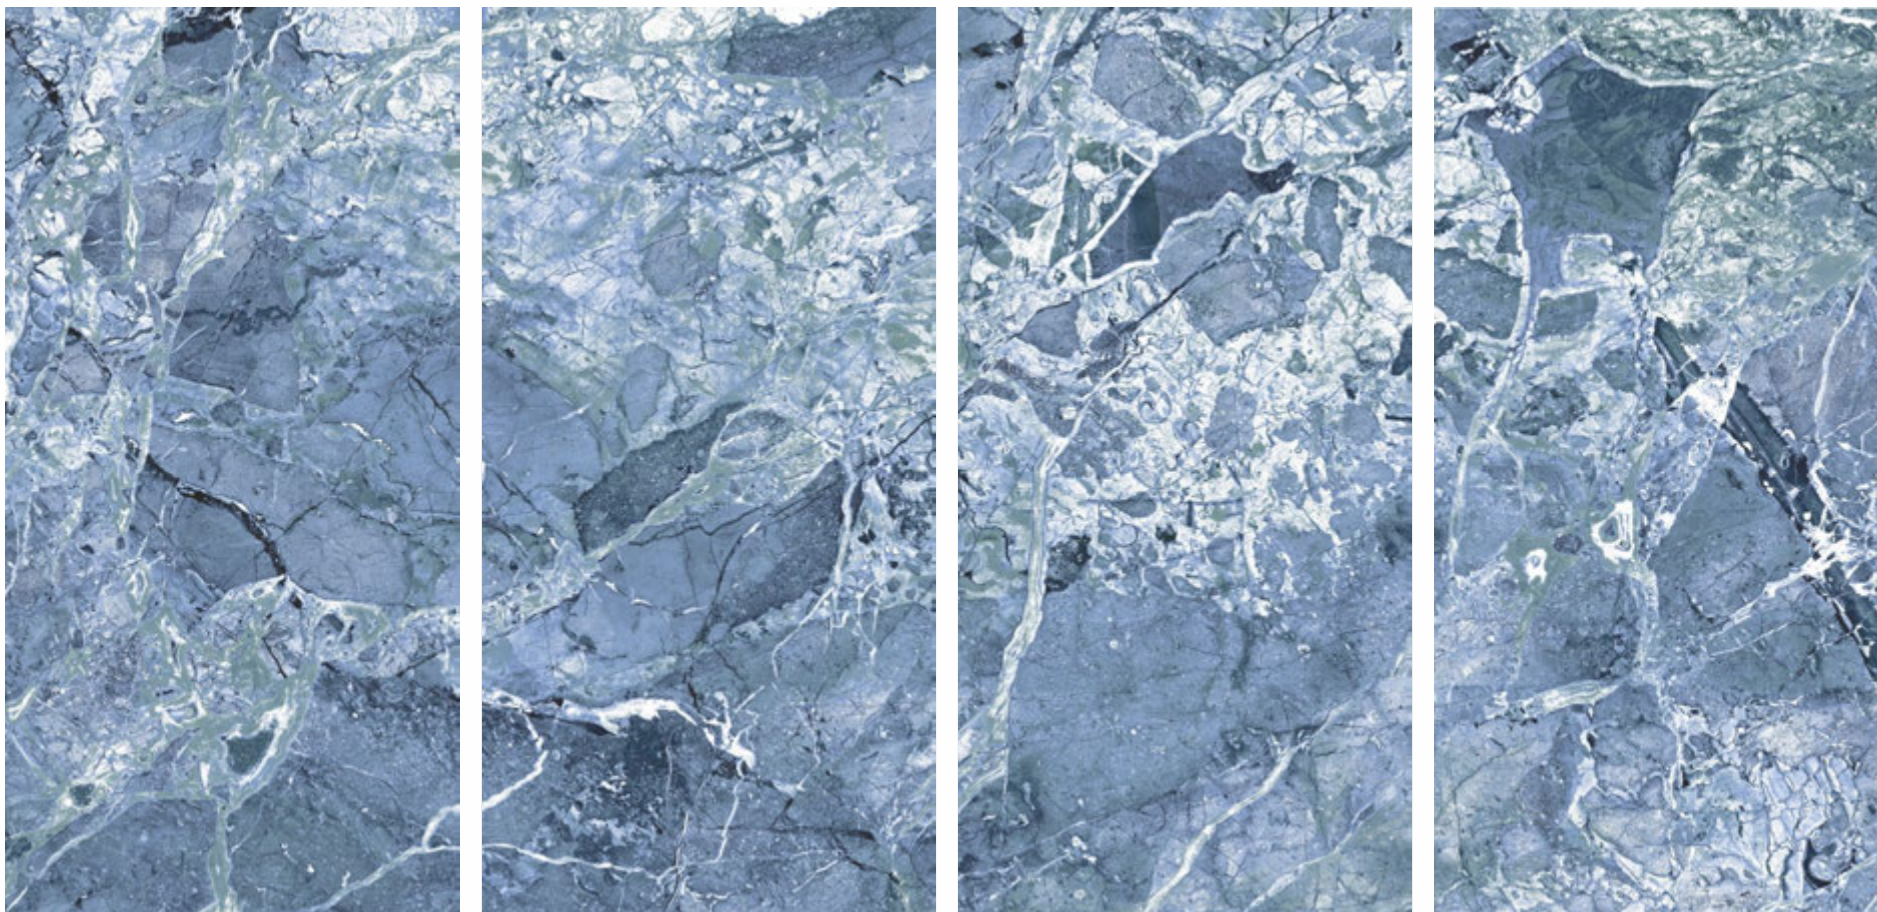

VISTOSA

ACADIA
BLUE

600x1200mm

HIGH GLOSS FINISH