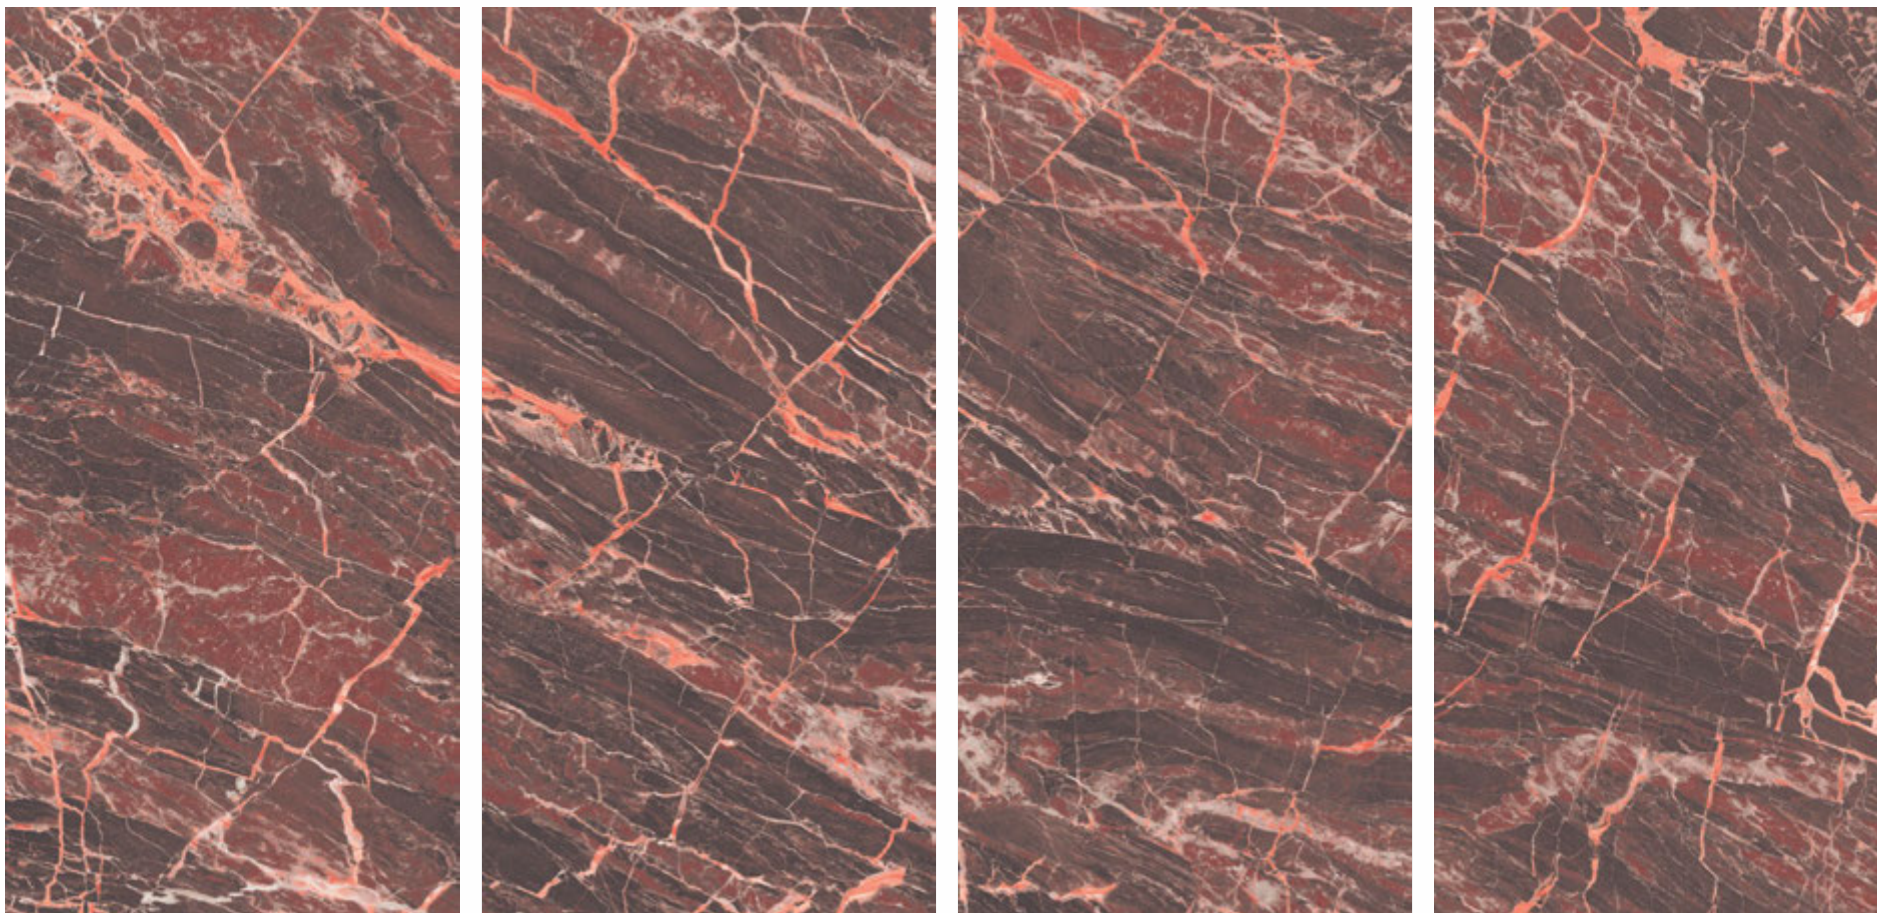

VISTOSA

MYSTIC RED

600x1200mm

HIGH GLOSS FINISH