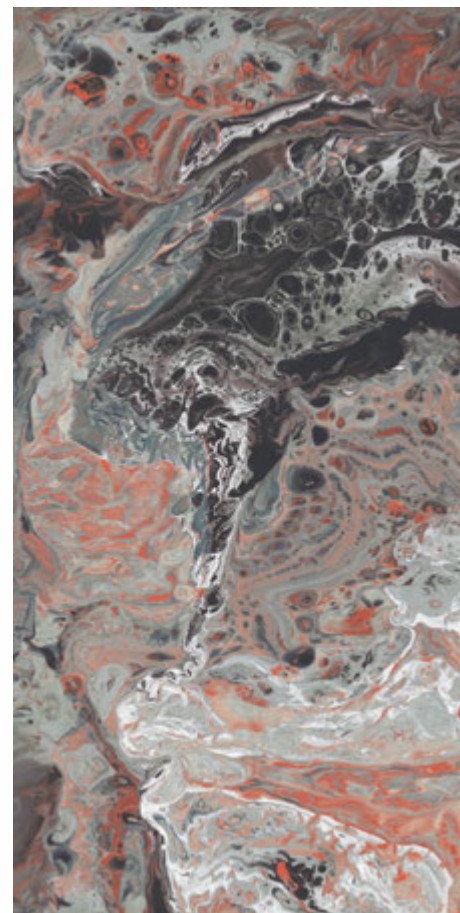

FOUR
TILE

VISTOSA

LIQUID
BLACK

600x1200mm

HIGH GLOSS FINISH

LIQUID BLACK

600x1200mm

HIGH GLOSS FINISH