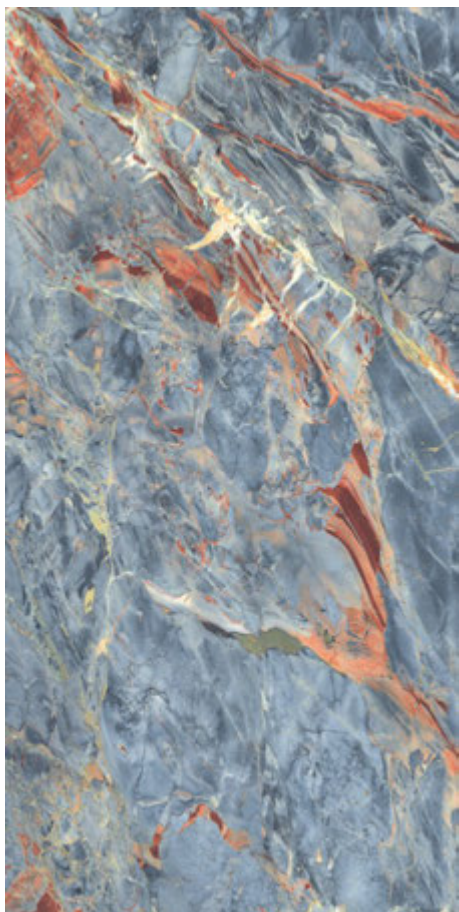

VISTOSA

DARIEN
AQUA

600x1200mm

HIGH GLOSS FINISH