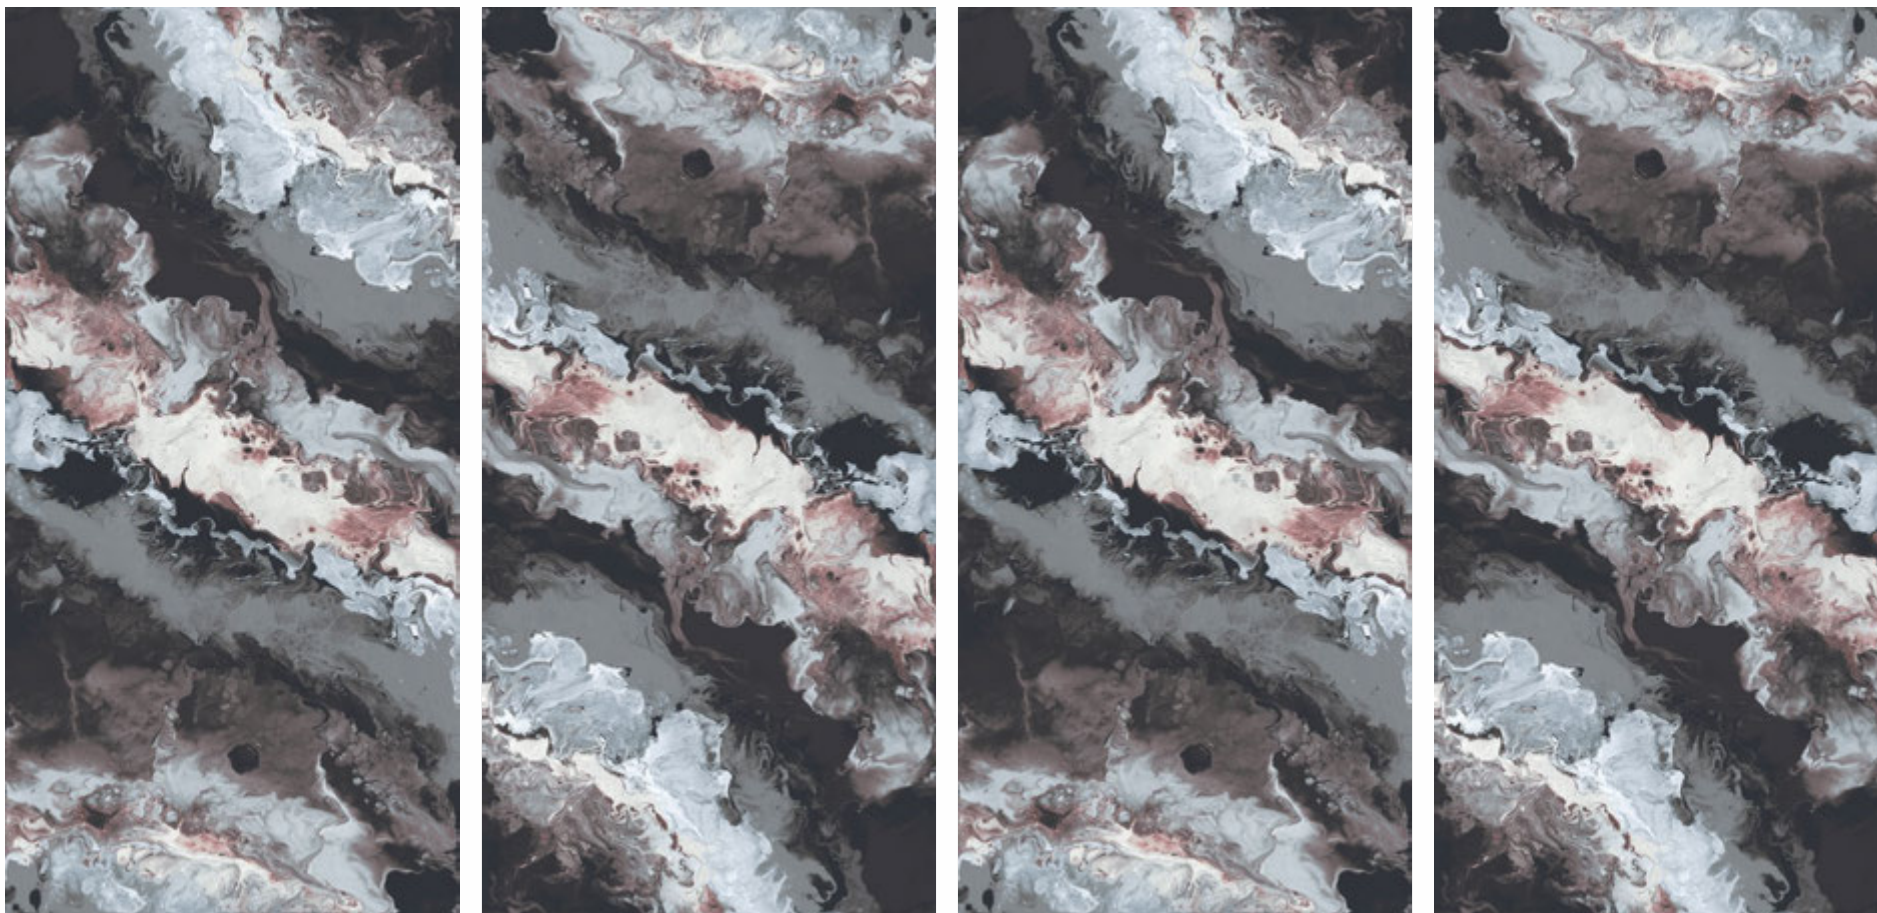

VISTOSA

SAND RUSH
AQUA

600x1200mm

HIGH GLOSS FINISH