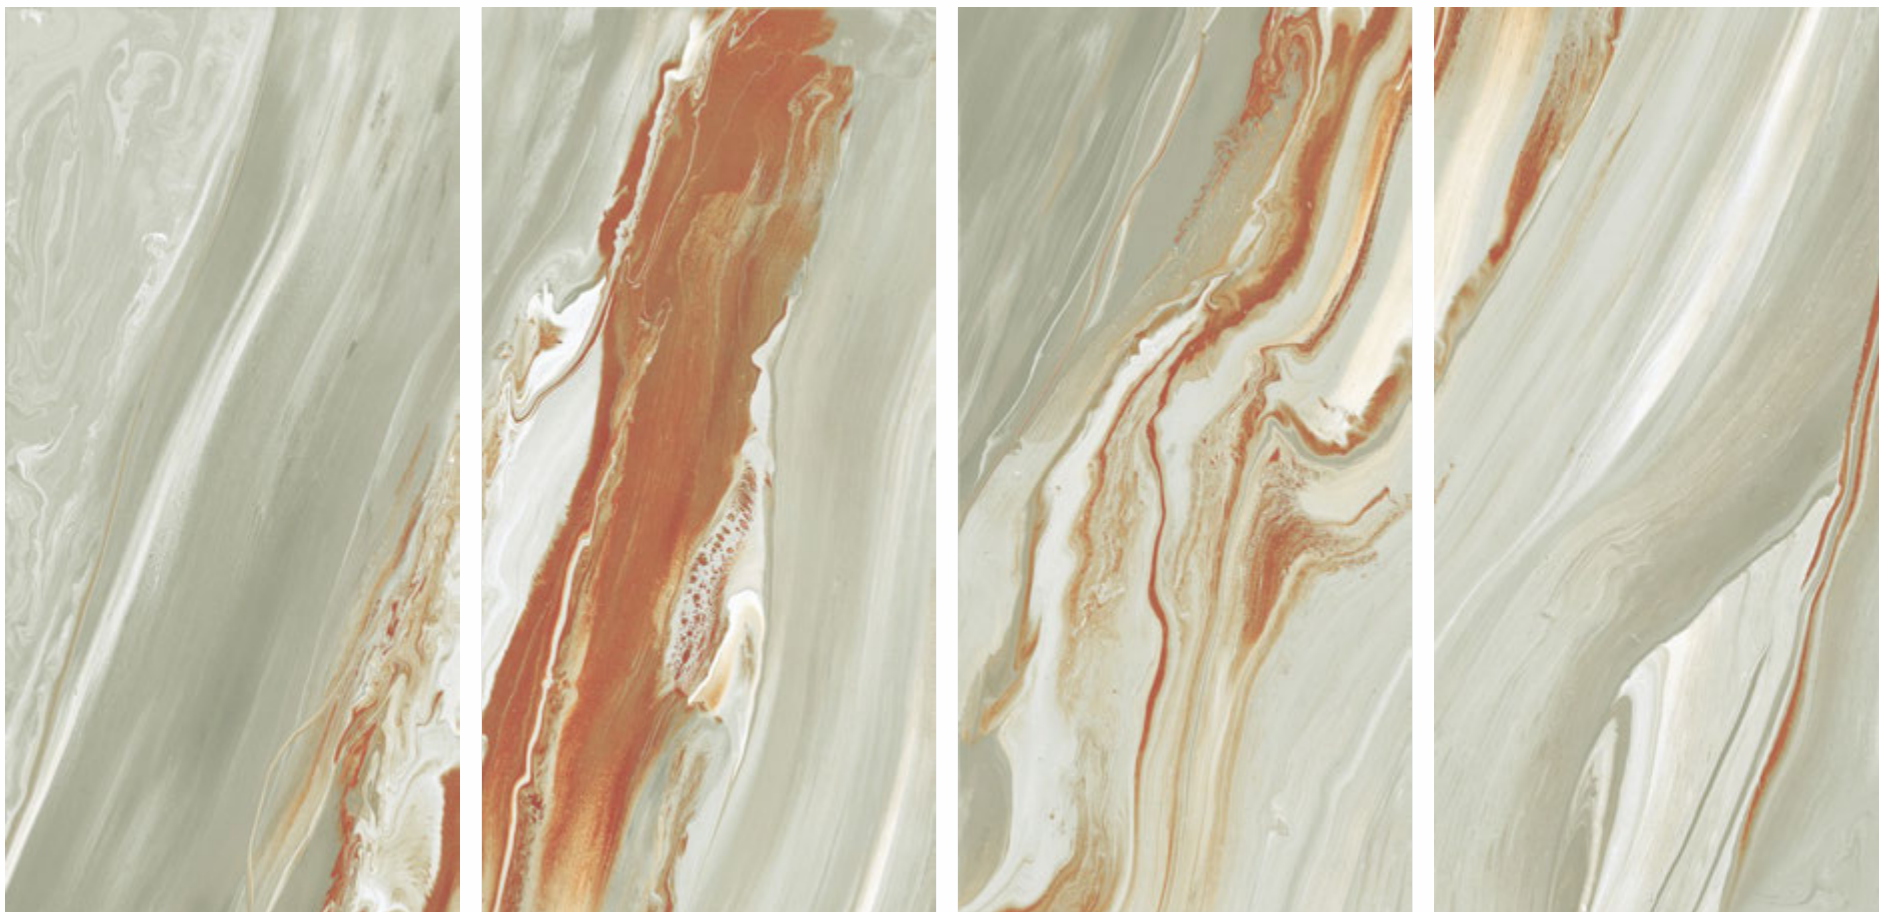

HIGH GLOSS FINISH

**FOUR
TILE**

VISTOSA

LUNE LUCIDATO BLUE

600x1200mm

HIGH GLOSS FINISH

**FOUR
TILE**

VISTOSA