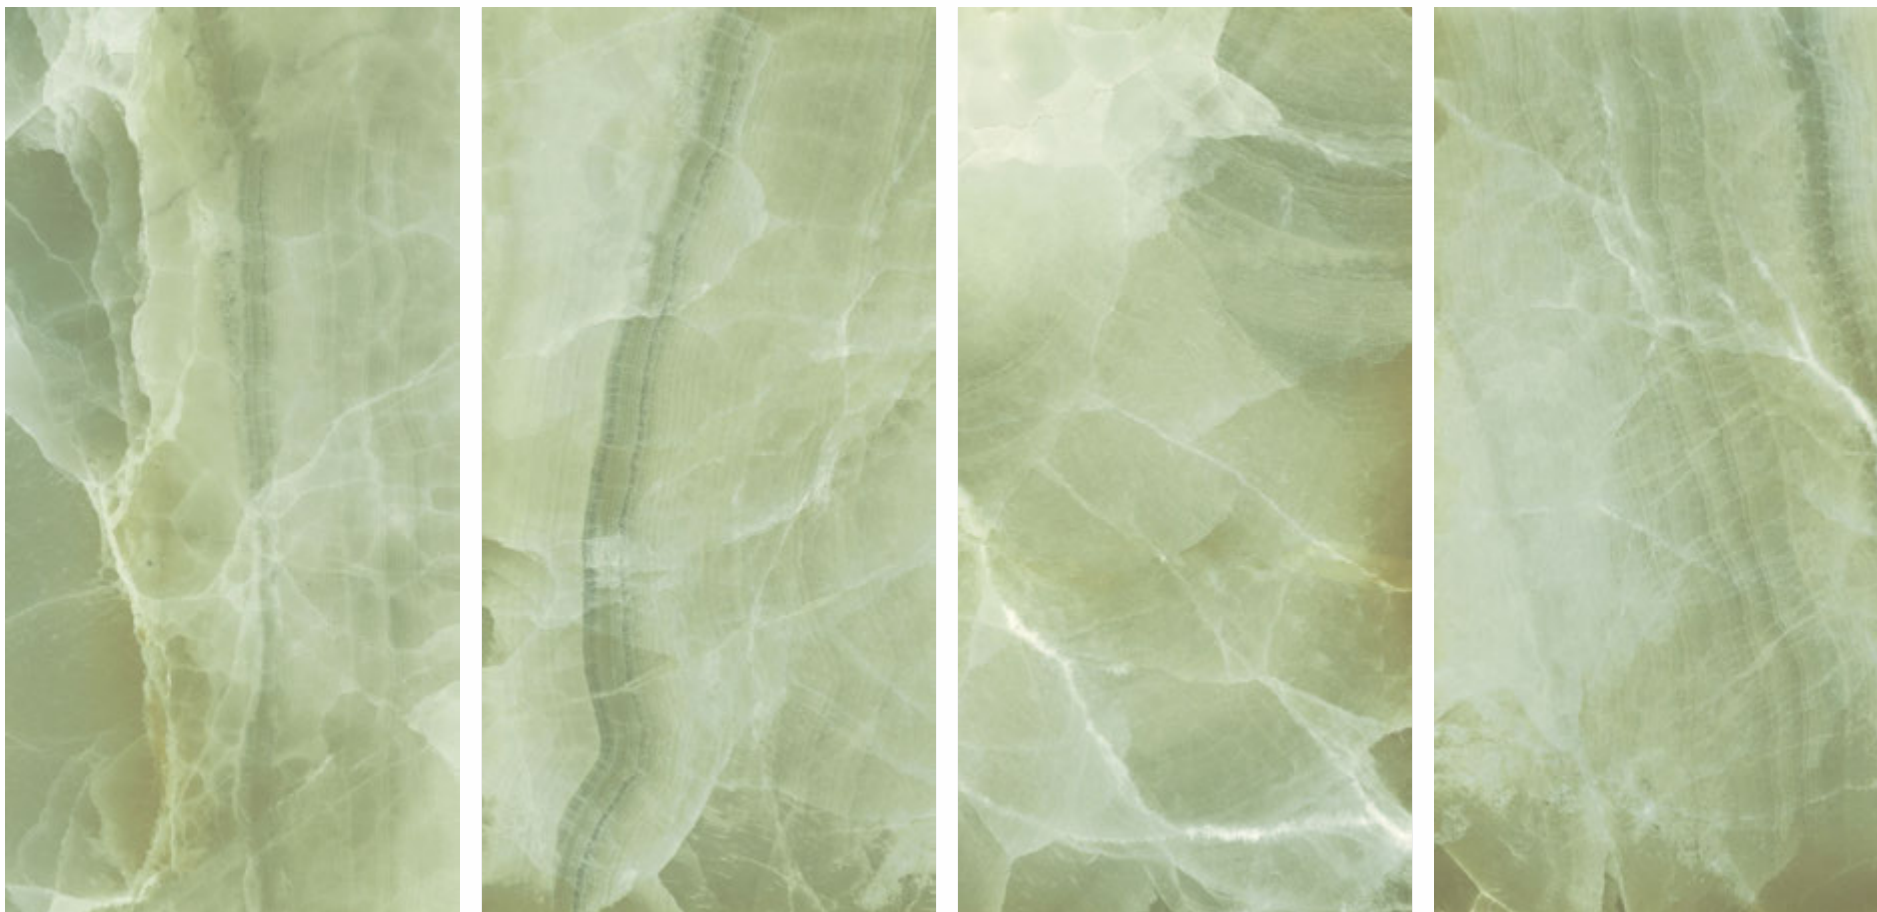

HIGH GLOSS FINISH

VISTOSA

ACADIA
BLUE

600x1200mm

HIGH GLOSS FINISH

VISTOSA

ACOUSTIC
PISTA

600x1200mm