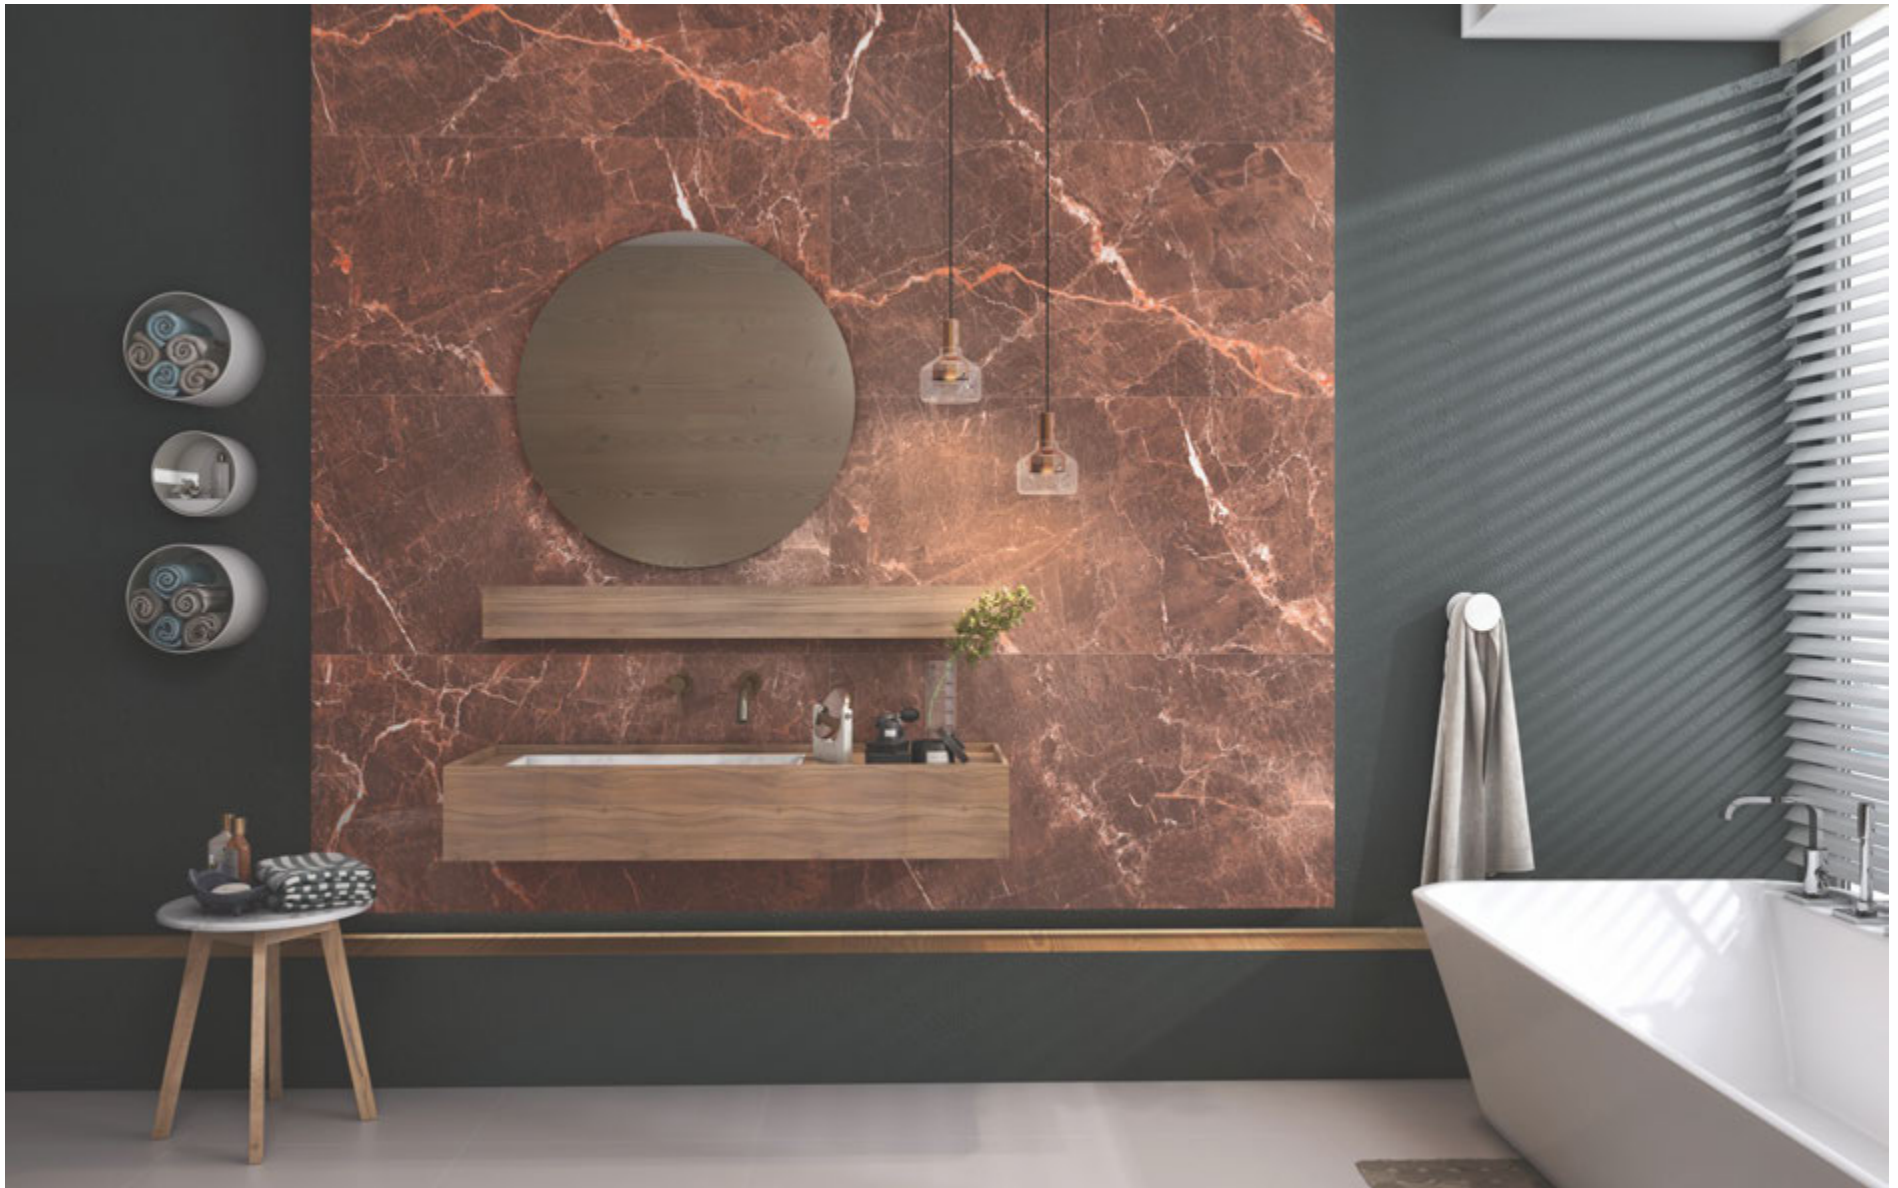

VENEZIA BROWN

600x1200mm

HIGH GLOSS FINISH

**FOUR
TILE**

VENEZIA BROWN

600x1200mm

HIGH GLOSS FINISH

Solizo Vitrified Pvt. Ltd.