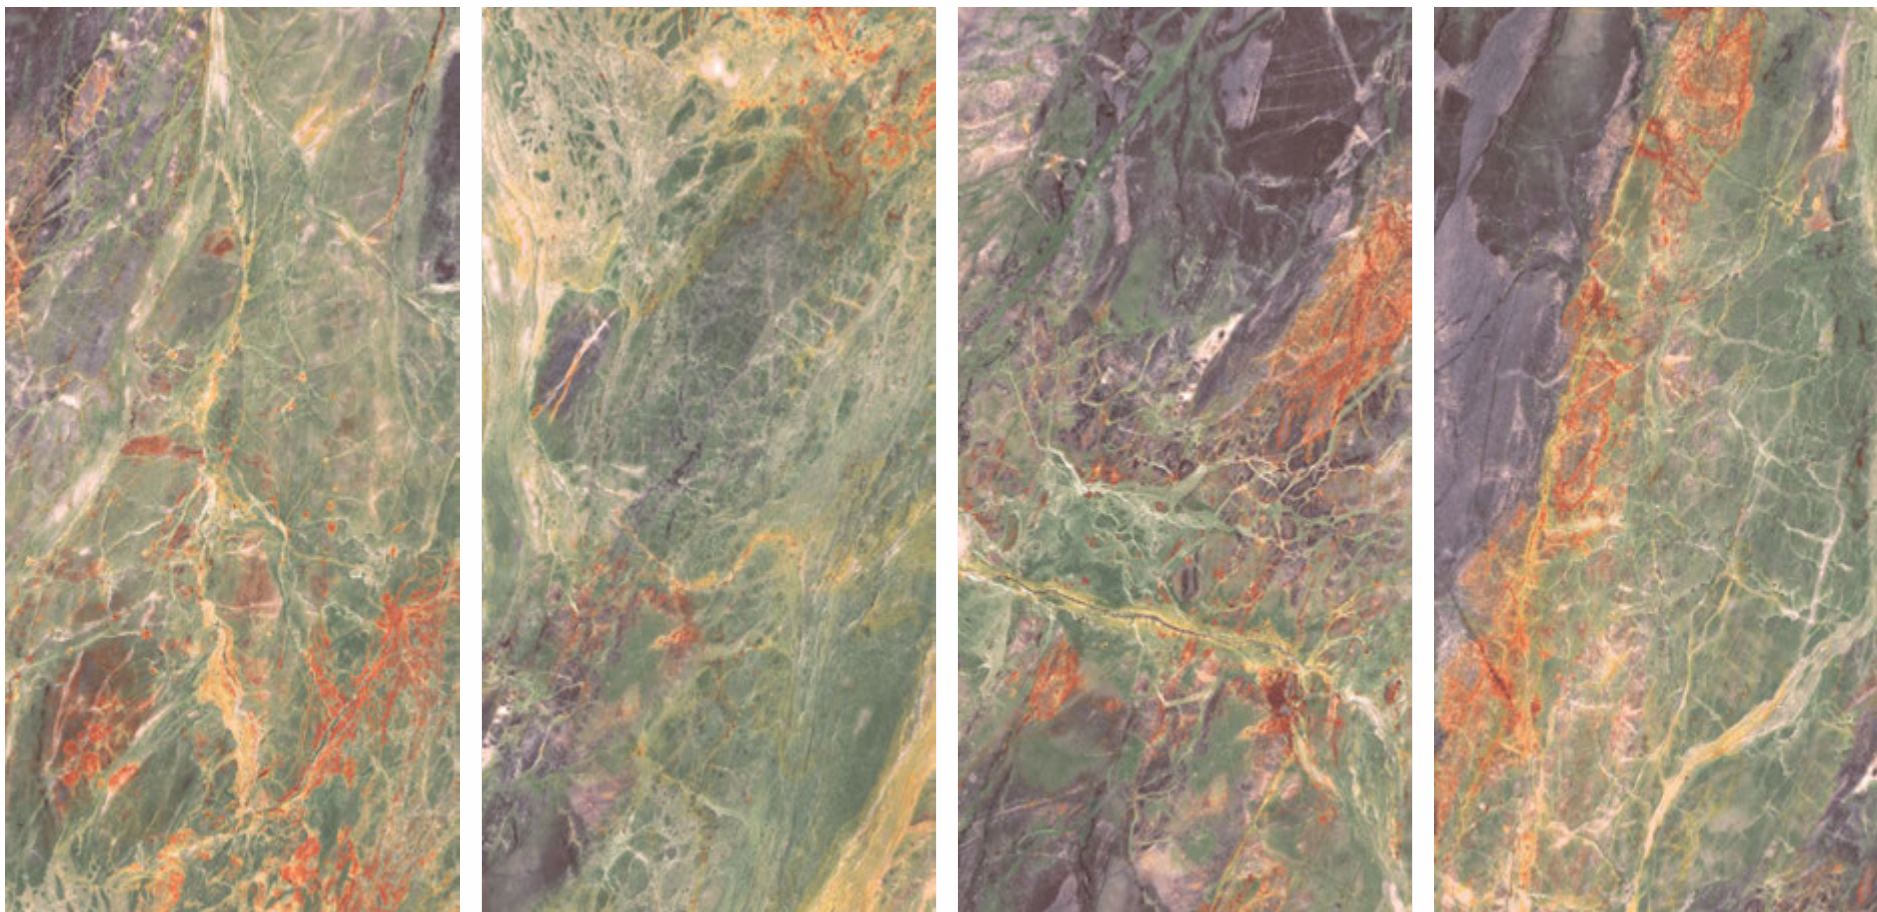

HIGH GLOSS FINISH

KASHMIR NATURAL

600x1200mm

HIGH GLOSS FINISH

VISTOSA

LIMS DESERT RED

600x1200mm

HIGH GLOSS FINISH