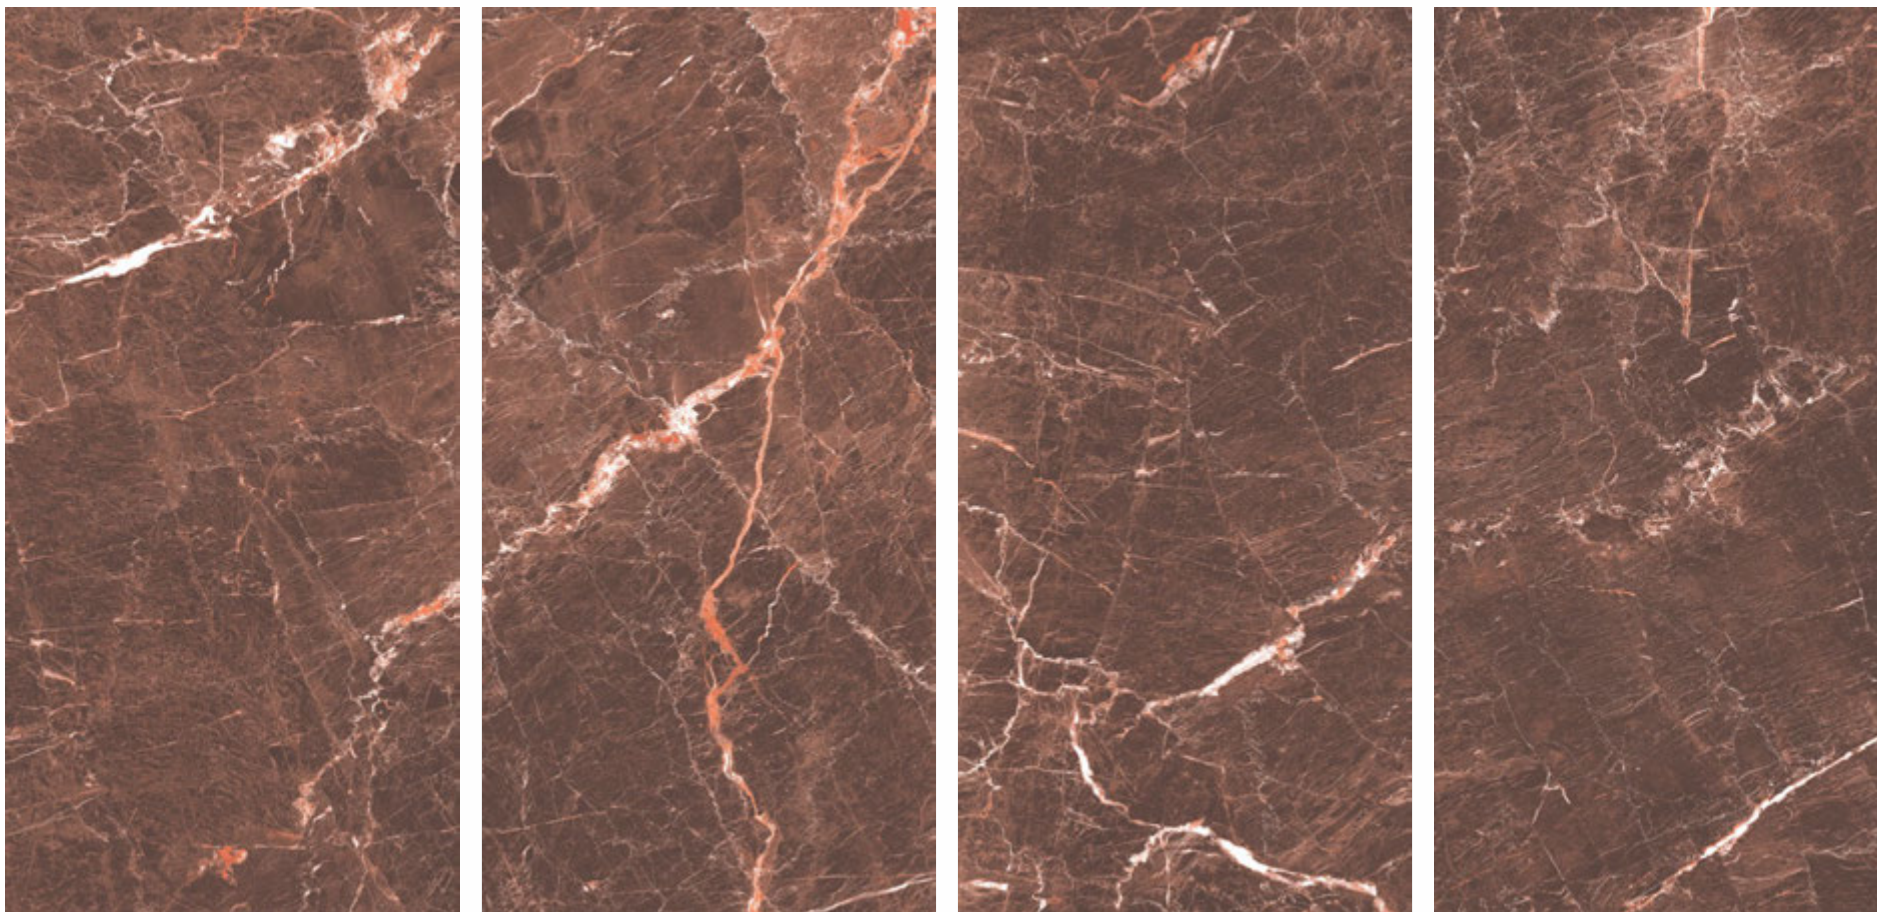

TEXSTYLE RED

600x1200mm

HIGH GLOSS FINISH

VISTOSA

TEXSTYLE
GREEN

600x1200mm

HIGH GLOSS FINISH

VISTOSA