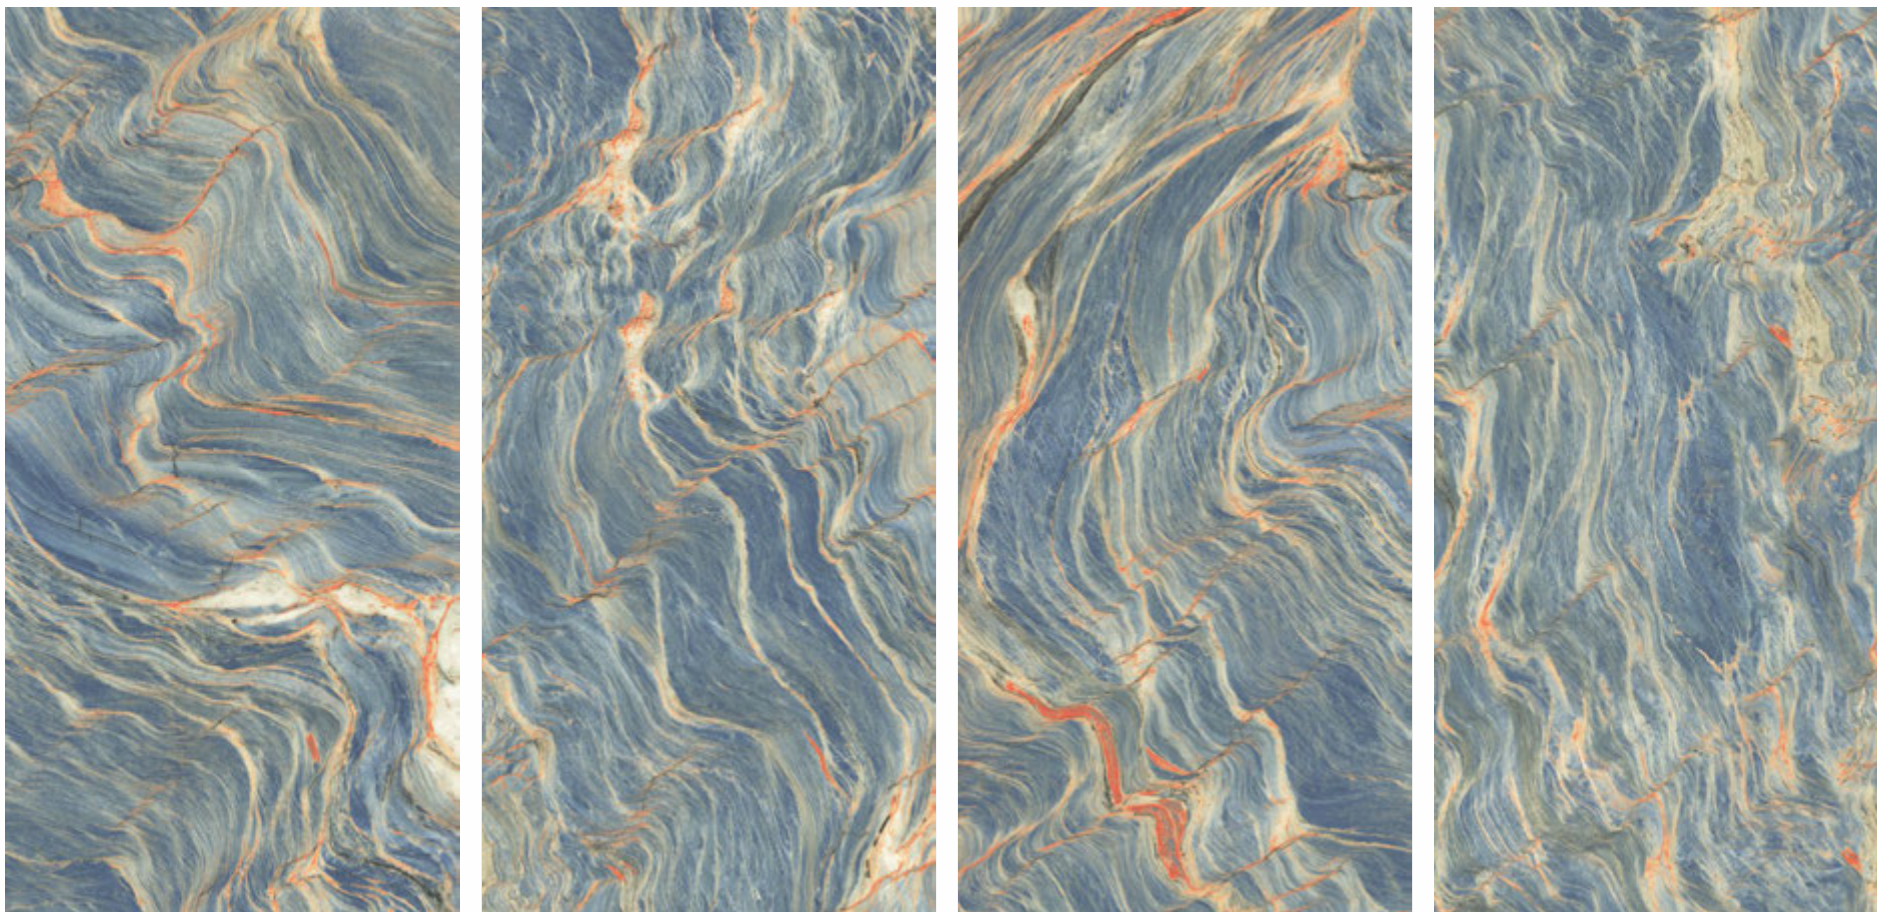

VISTOSA

EBRU
AQUA

600x1200mm

HIGH GLOSS FINISH