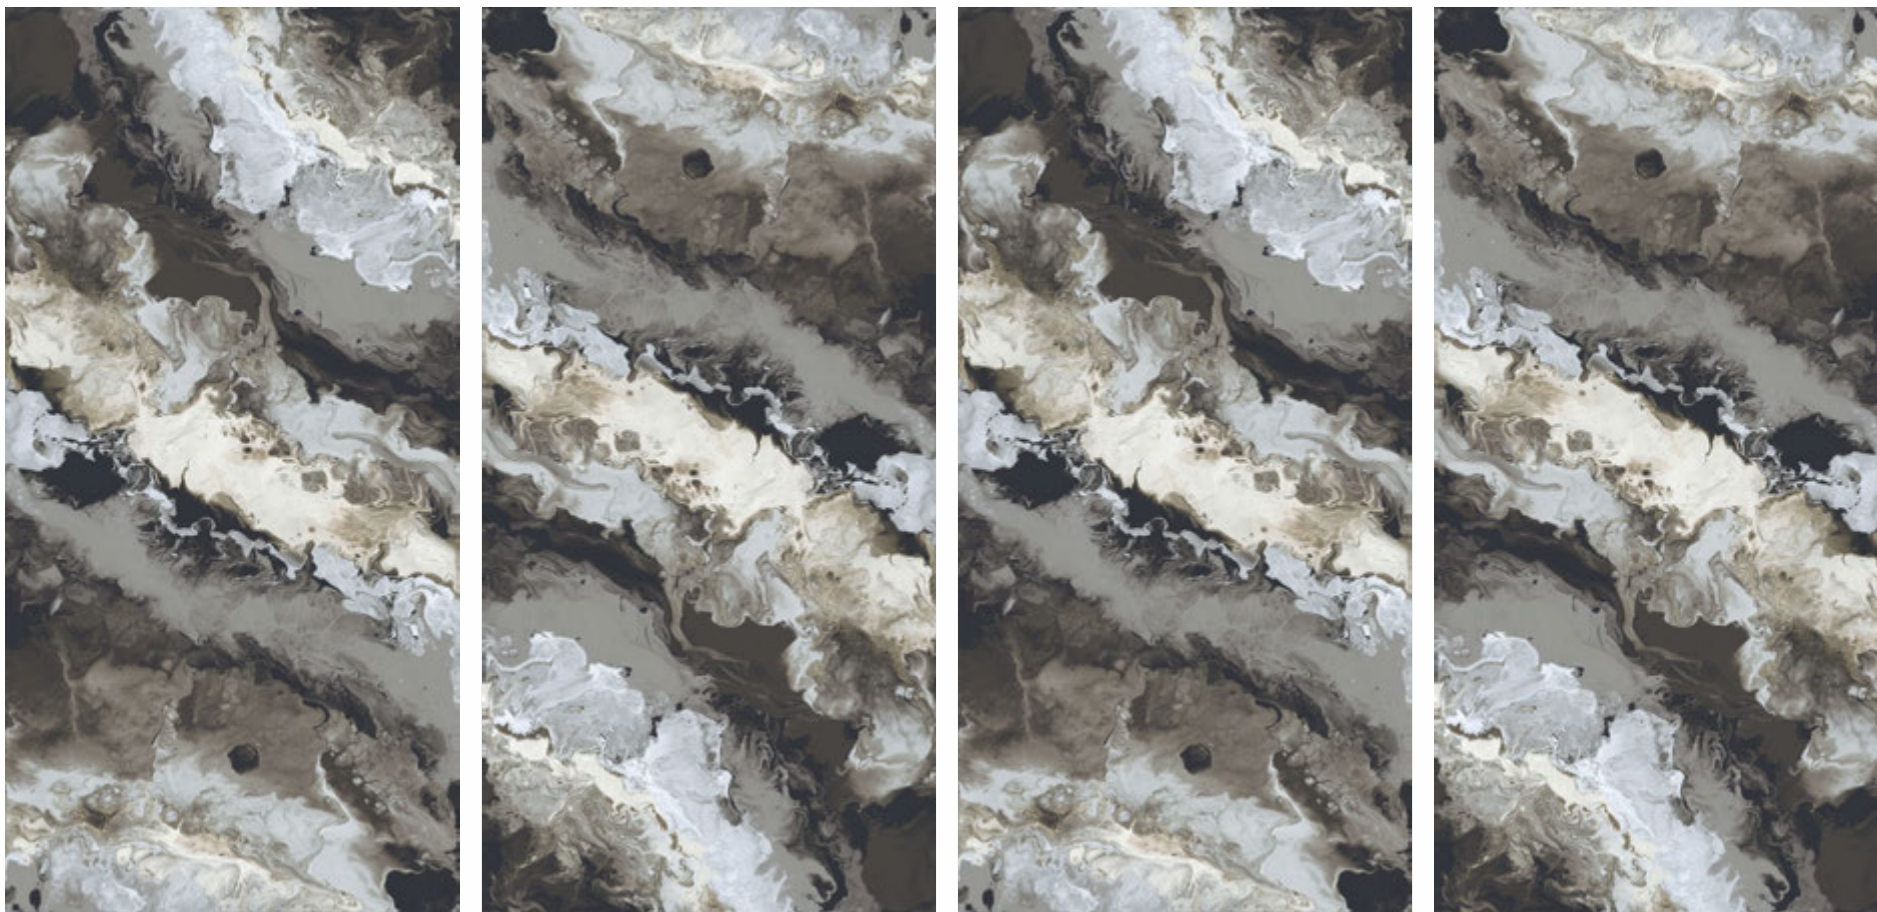

VISTOSA

**SAND RUSH
BLACK**

600x1200mm

HIGH GLOSS FINISH

**FOUR
TILE**