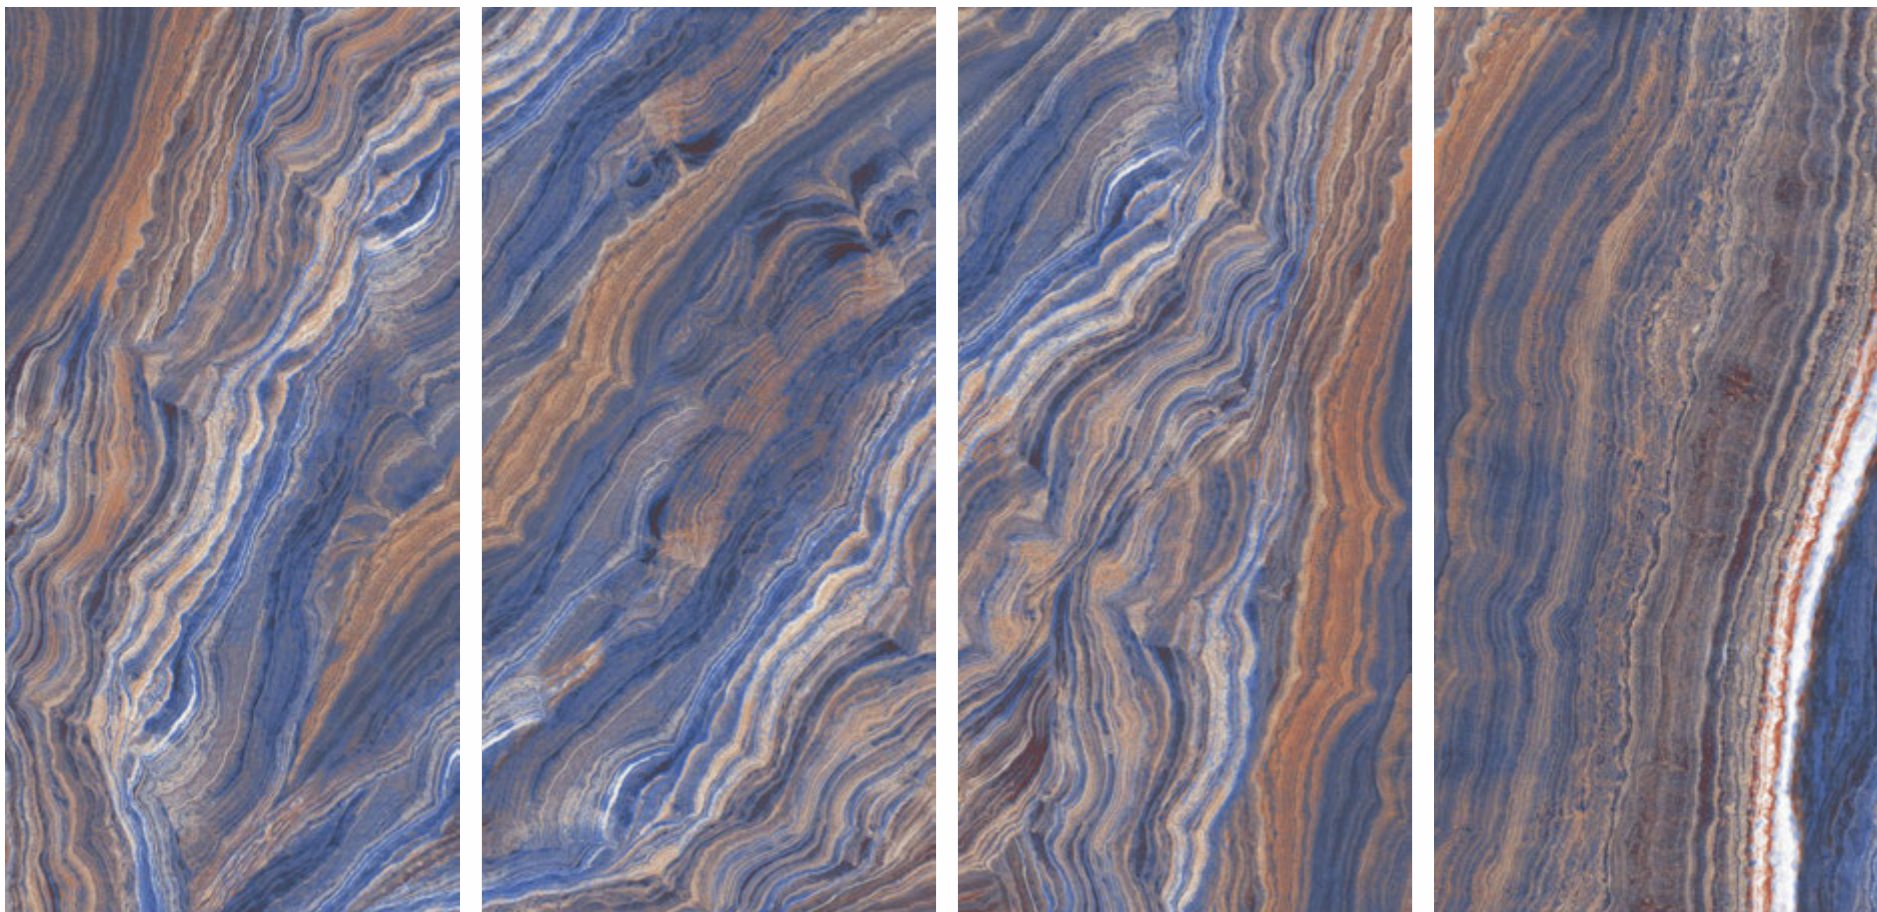

VISTOSA

CLINKER
BLUE

600x1200mm

HIGH GLOSS FINISH