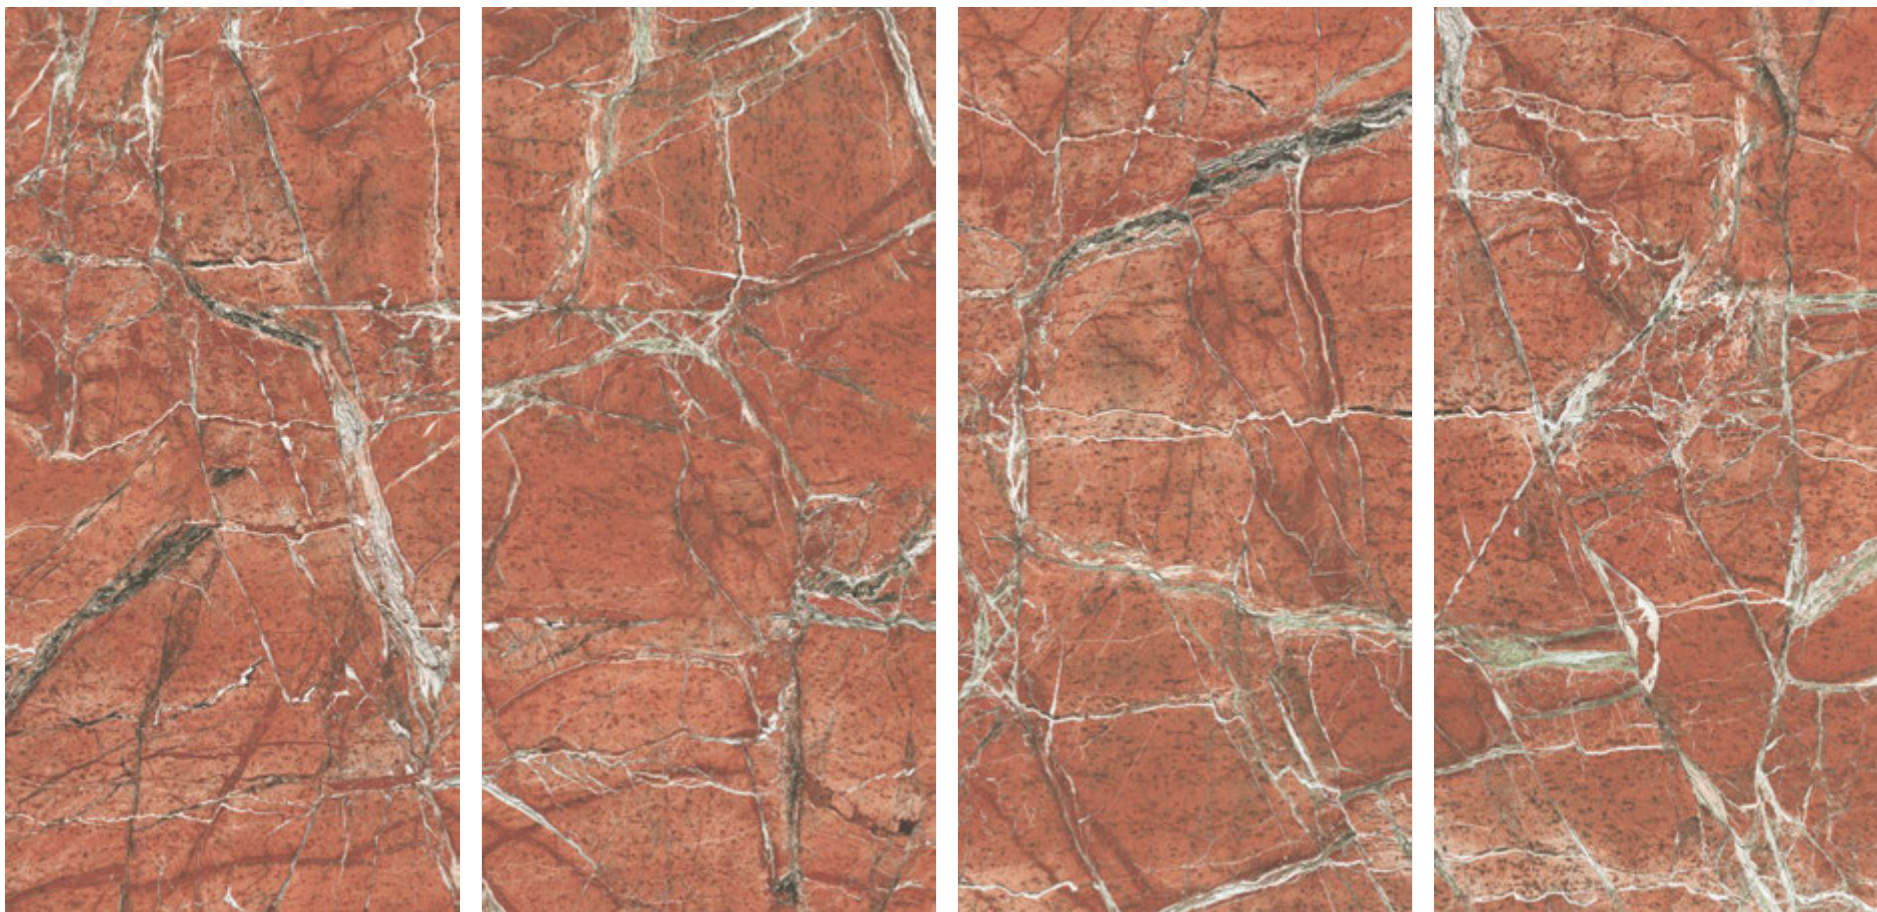

INVISIBLE RED

600x1200mm

HIGH GLOSS FINISH

VISTOSA

**INVISIBLE
MULTI**

600x1200mm

HIGH GLOSS FINISH

VISTOSA