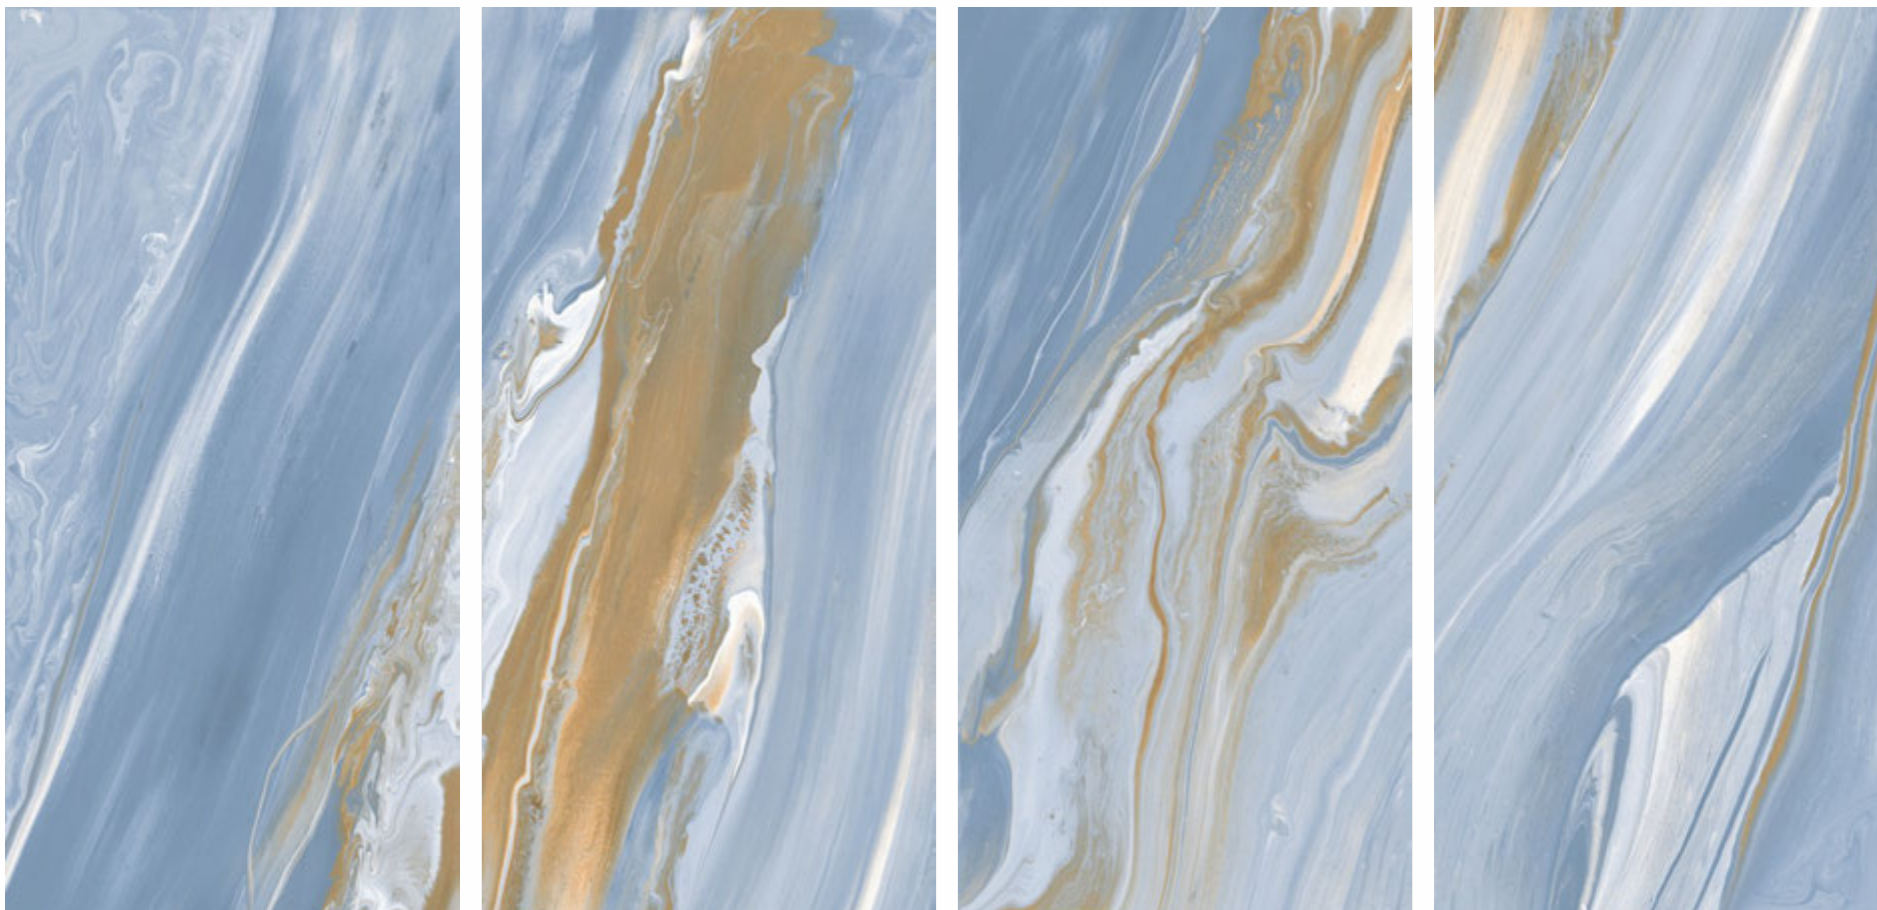

MARVEL
PISTA

600x1200mm

HIGH GLOSS FINISH

VISTOSA

MARVEL
BLUE

600x1200mm

HIGH GLOSS FINISH

MARVEL BLUE