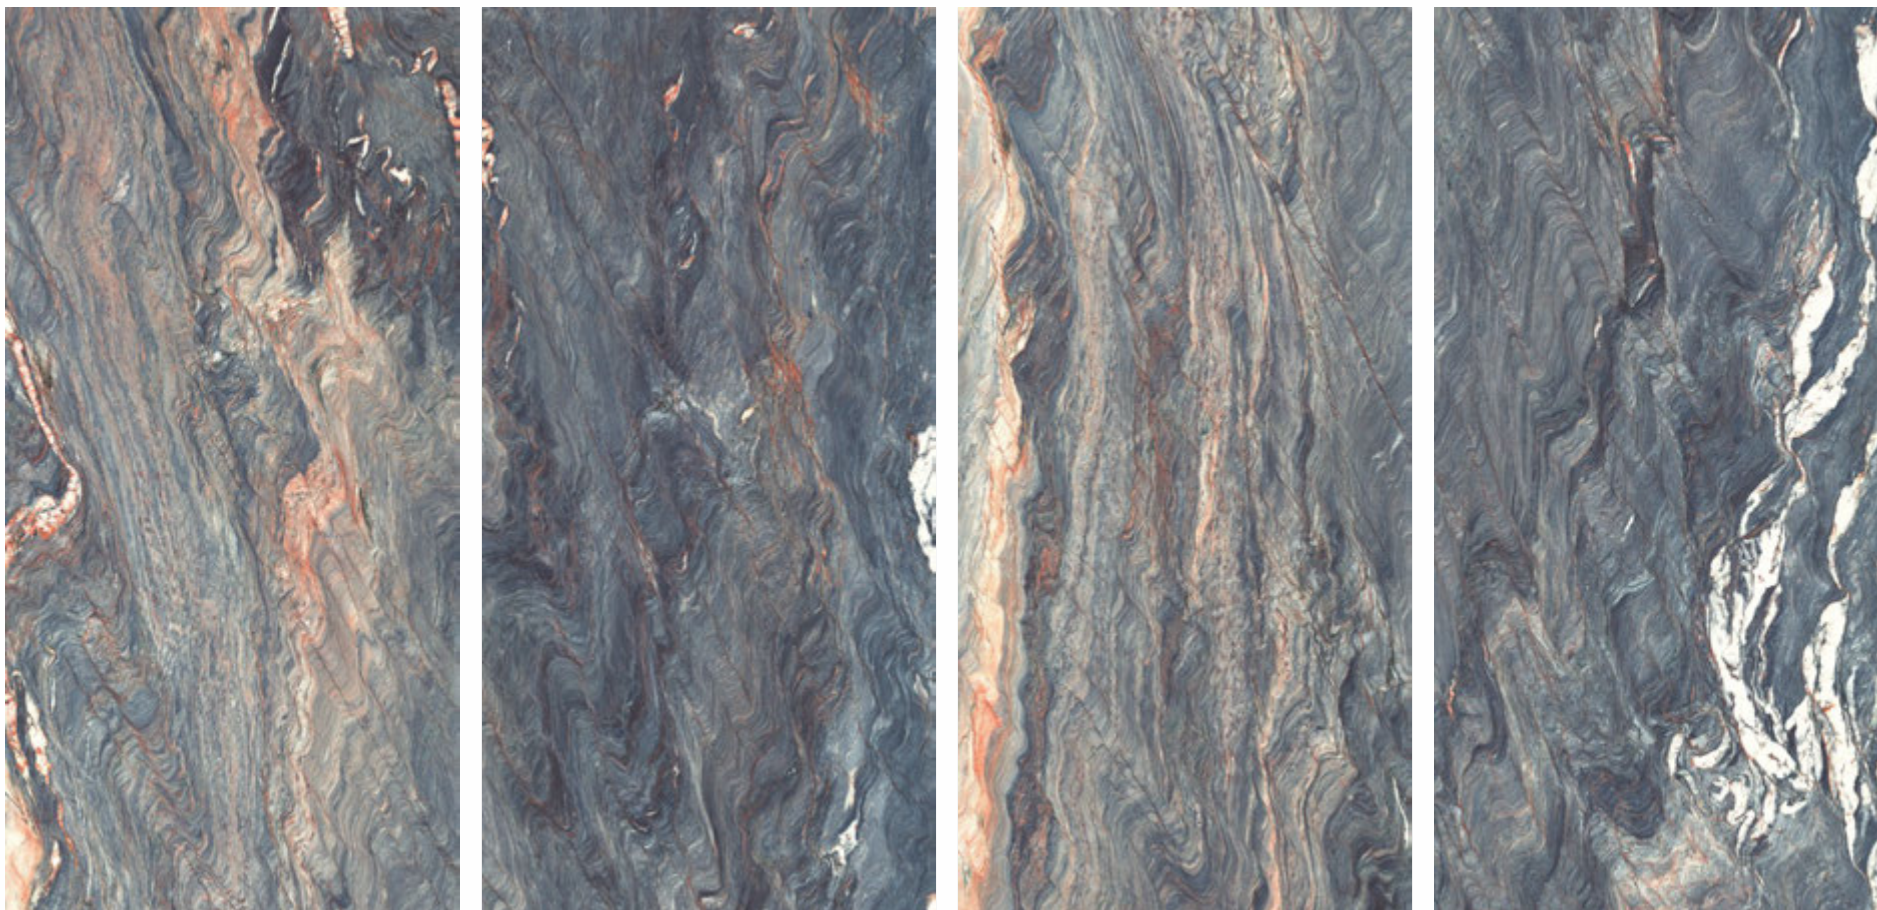

VISTOSA

DOMINO
NAVY

600x1200mm

HIGH GLOSS FINISH