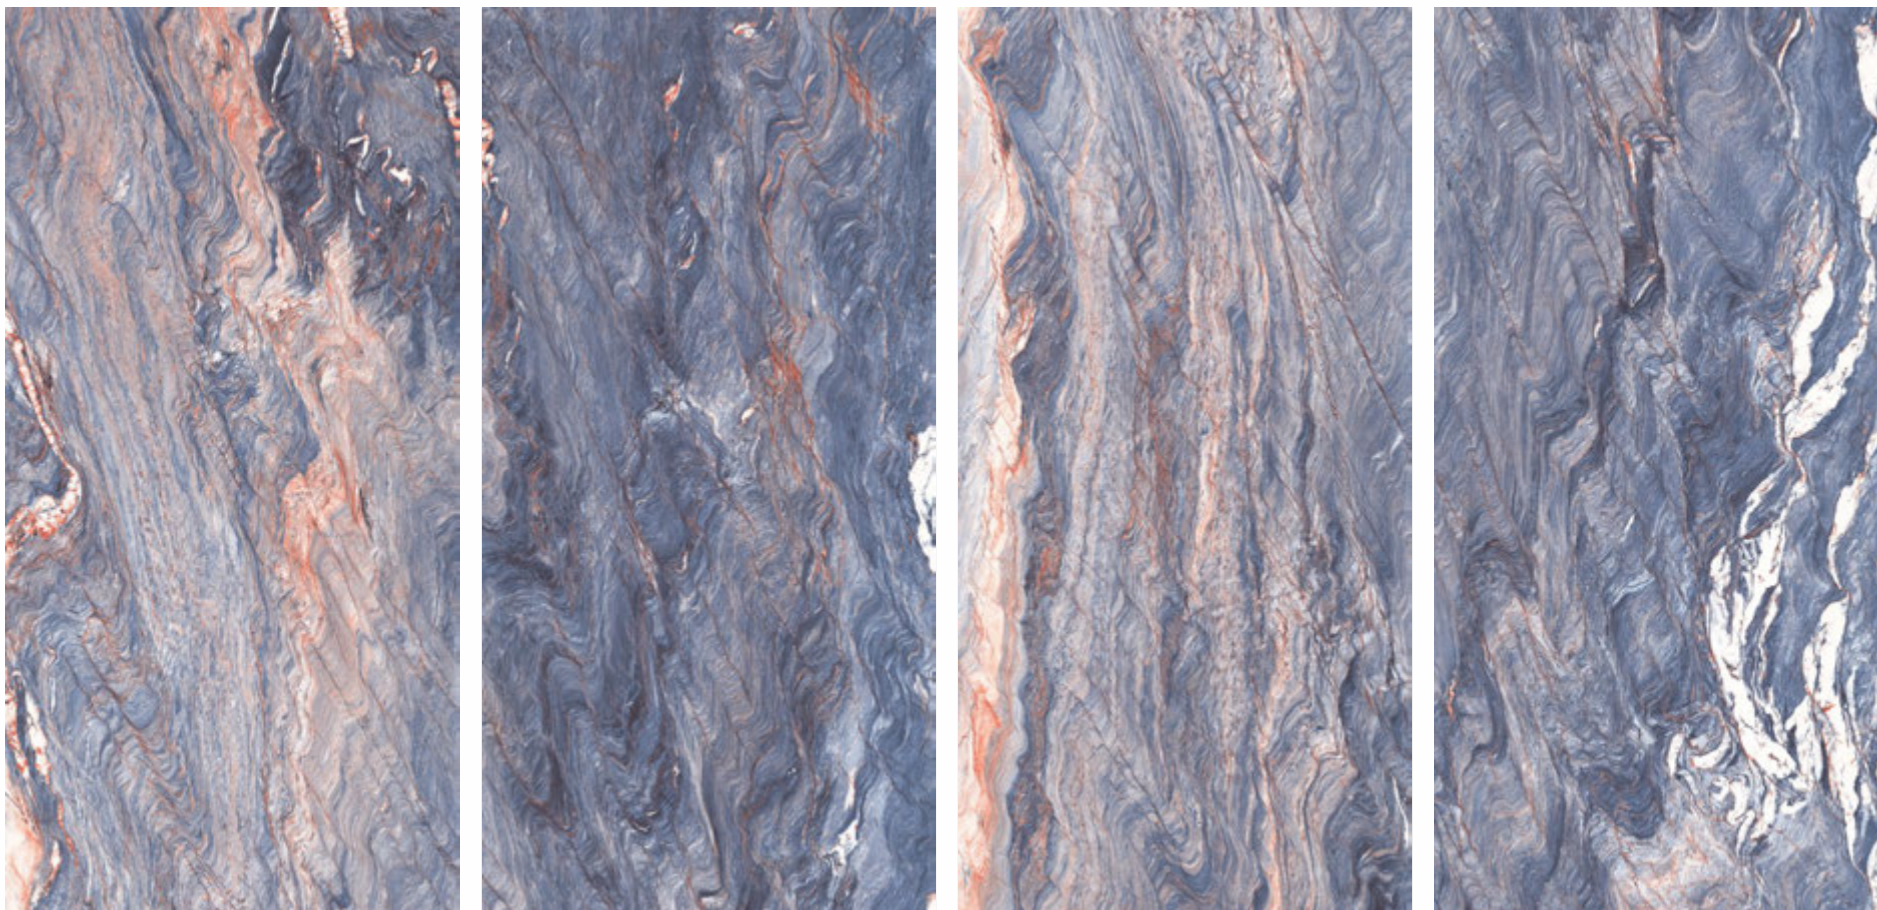

VISTOSA

**DOMINO
BLUE**

600x1200mm

HIGH GLOSS FINISH