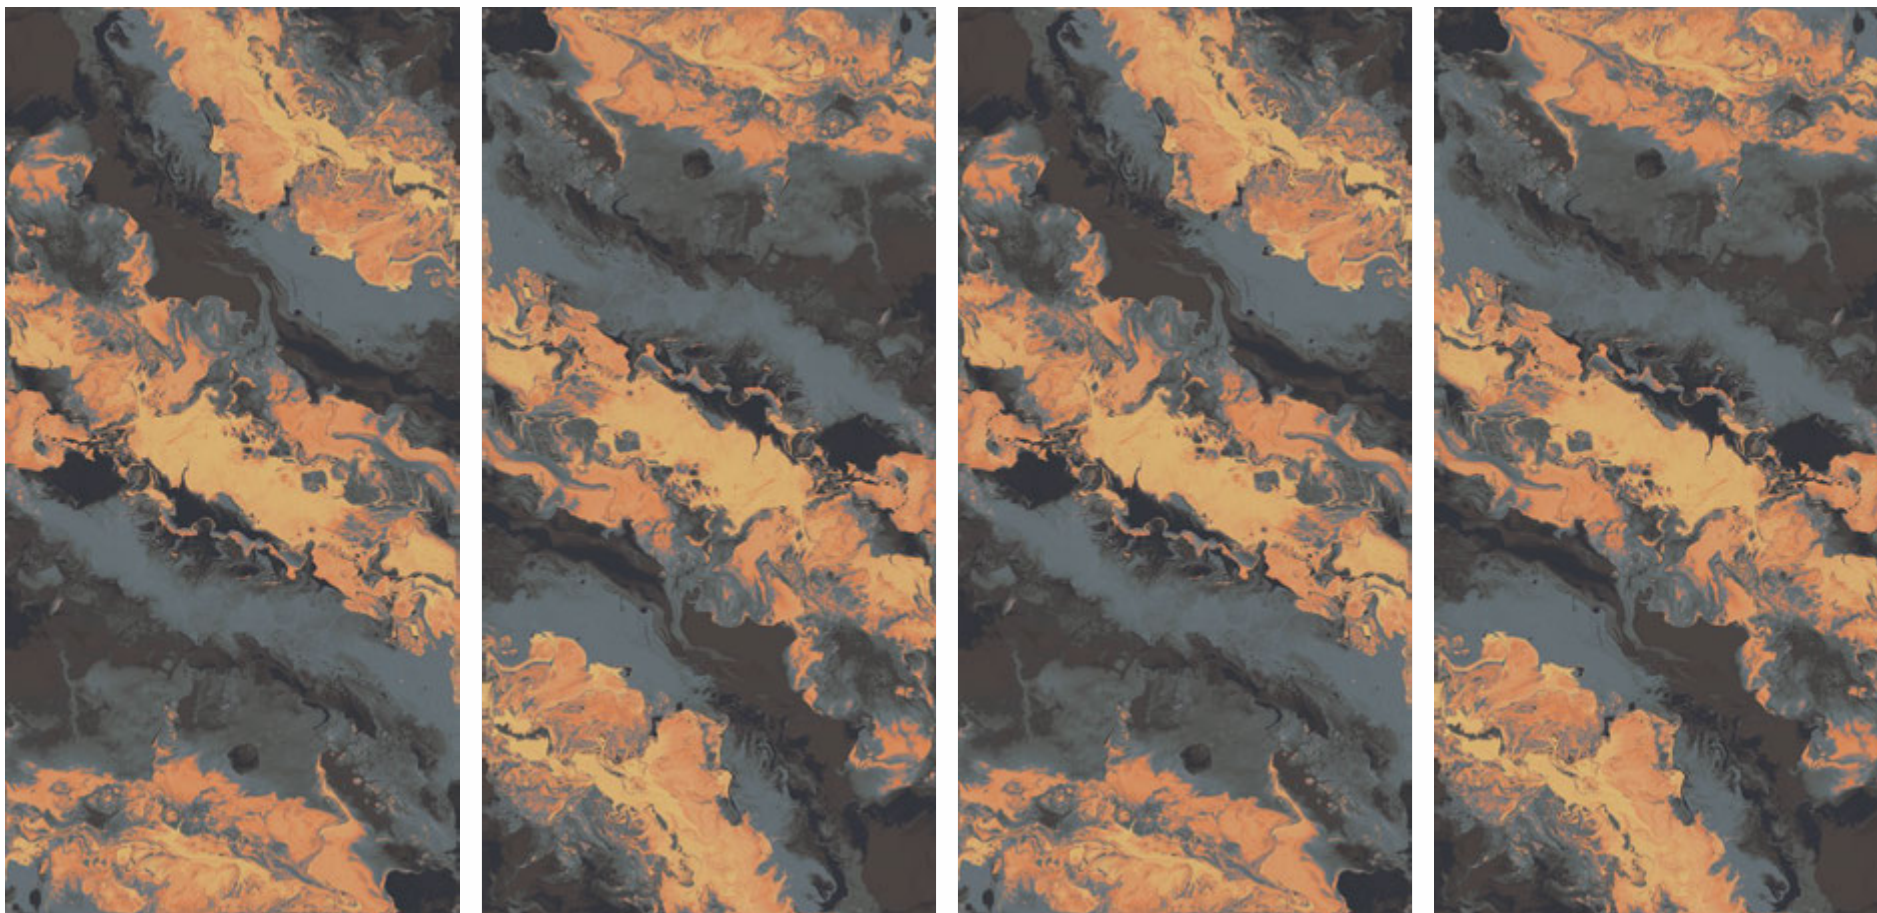

SAND RUSH AQUA

600x1200mm

HIGH GLOSS FINISH

VISTOSA

**SAND RUSH
BLACK**

600x1200mm

HIGH GLOSS FINISH

**FOUR
TILE**