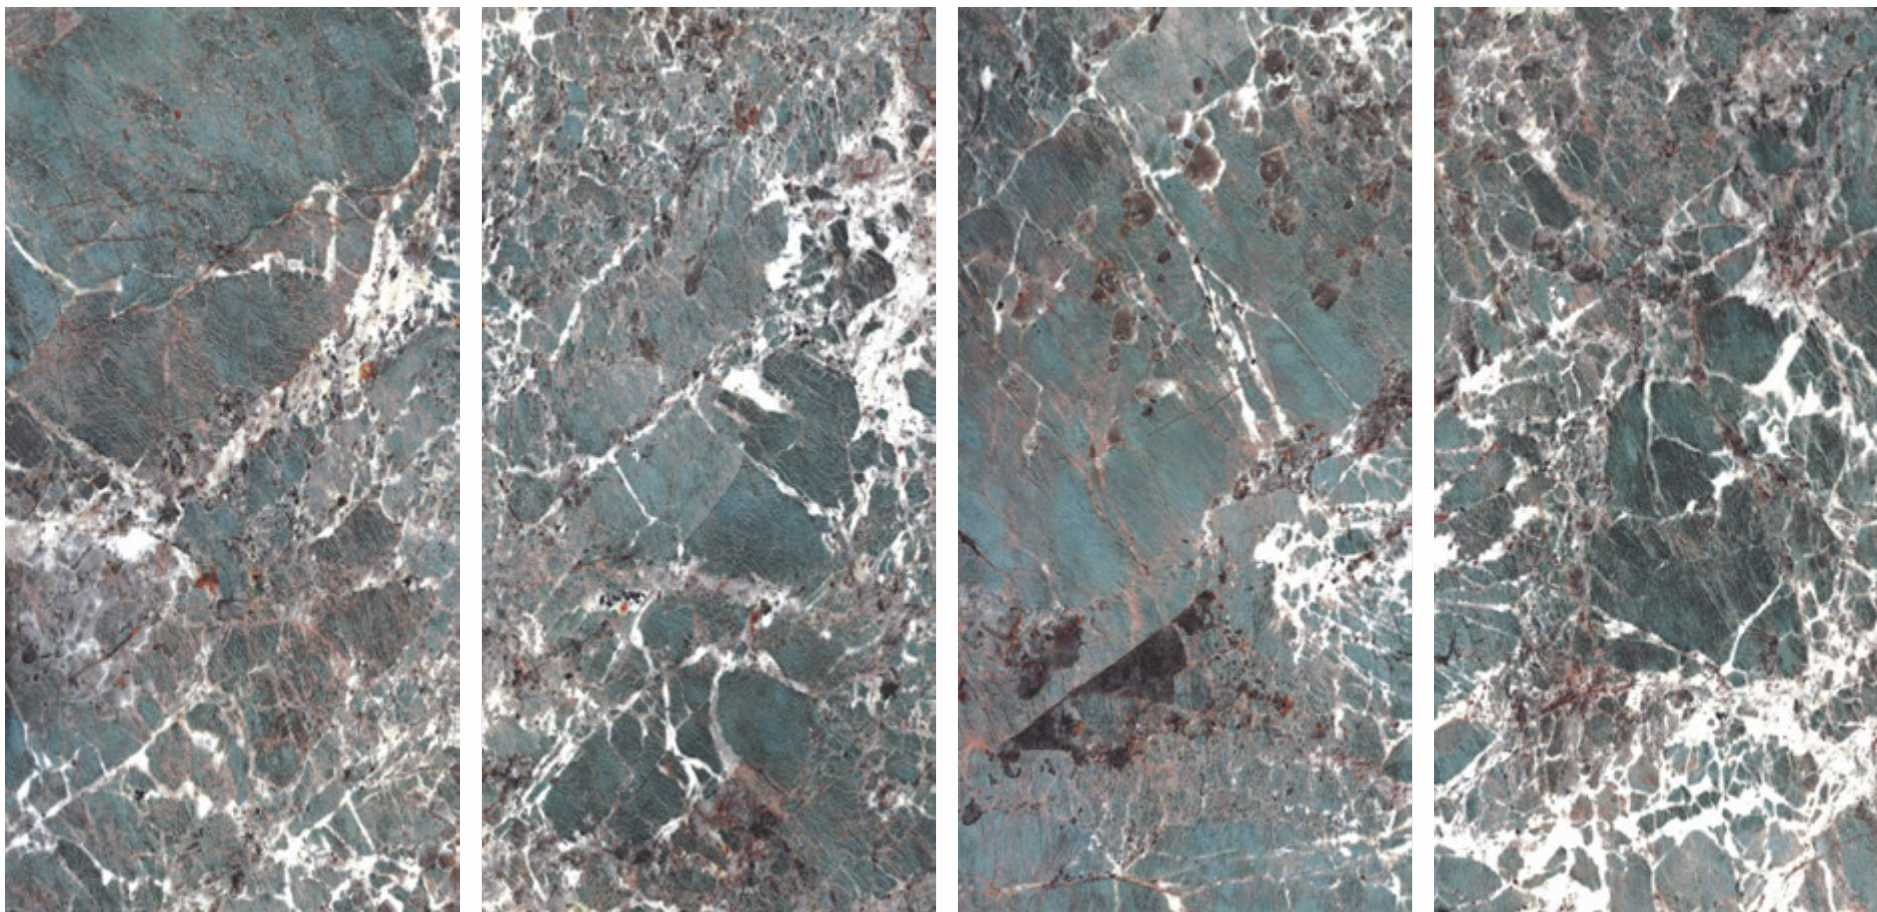

HIGH GLOSS FINISH

ACOUSTIC PISTA

600x1200mm

HIGH GLOSS FINISH

VISTOSA

AMAZZONITE

600x1200mm

HIGH GLOSS FINISH