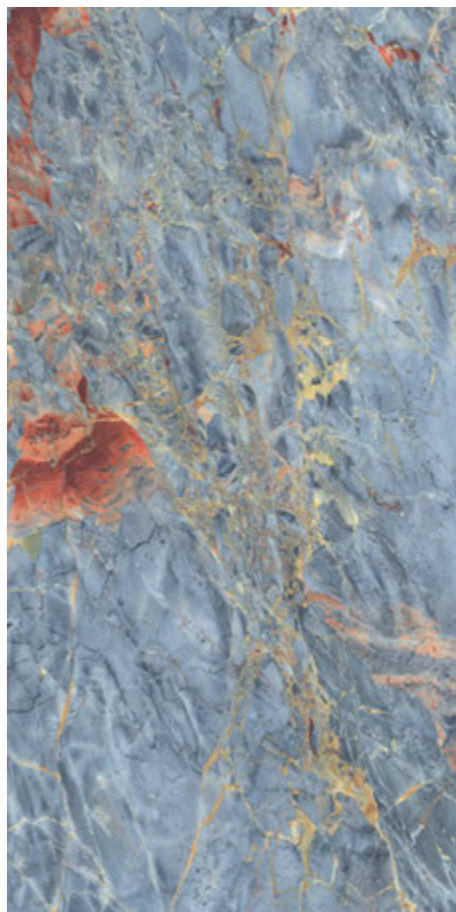

VISTOSA

DARIEN
AQUA

600x1200mm

HIGH GLOSS FINISH