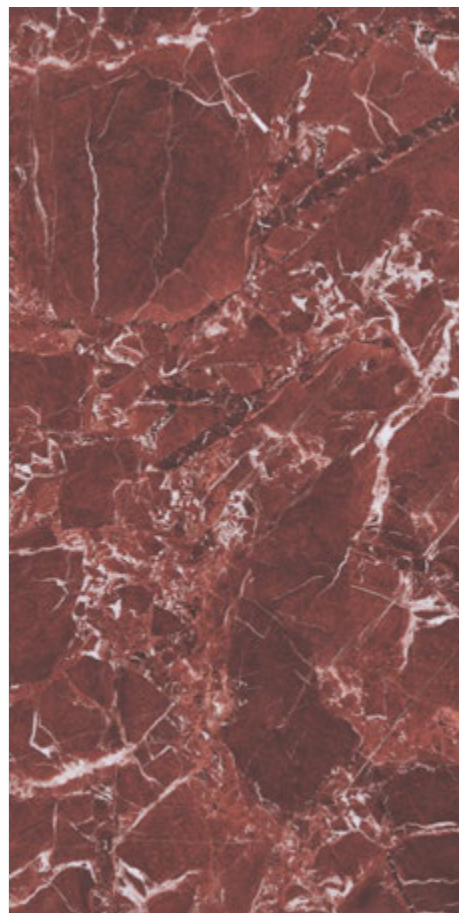

FOUR
TILE

AMAZZONITE

600x1200mm

HIGH GLOSS FINISH

VISTOSA

**ANETO
RED**

600x1200mm

HIGH GLOSS FINISH