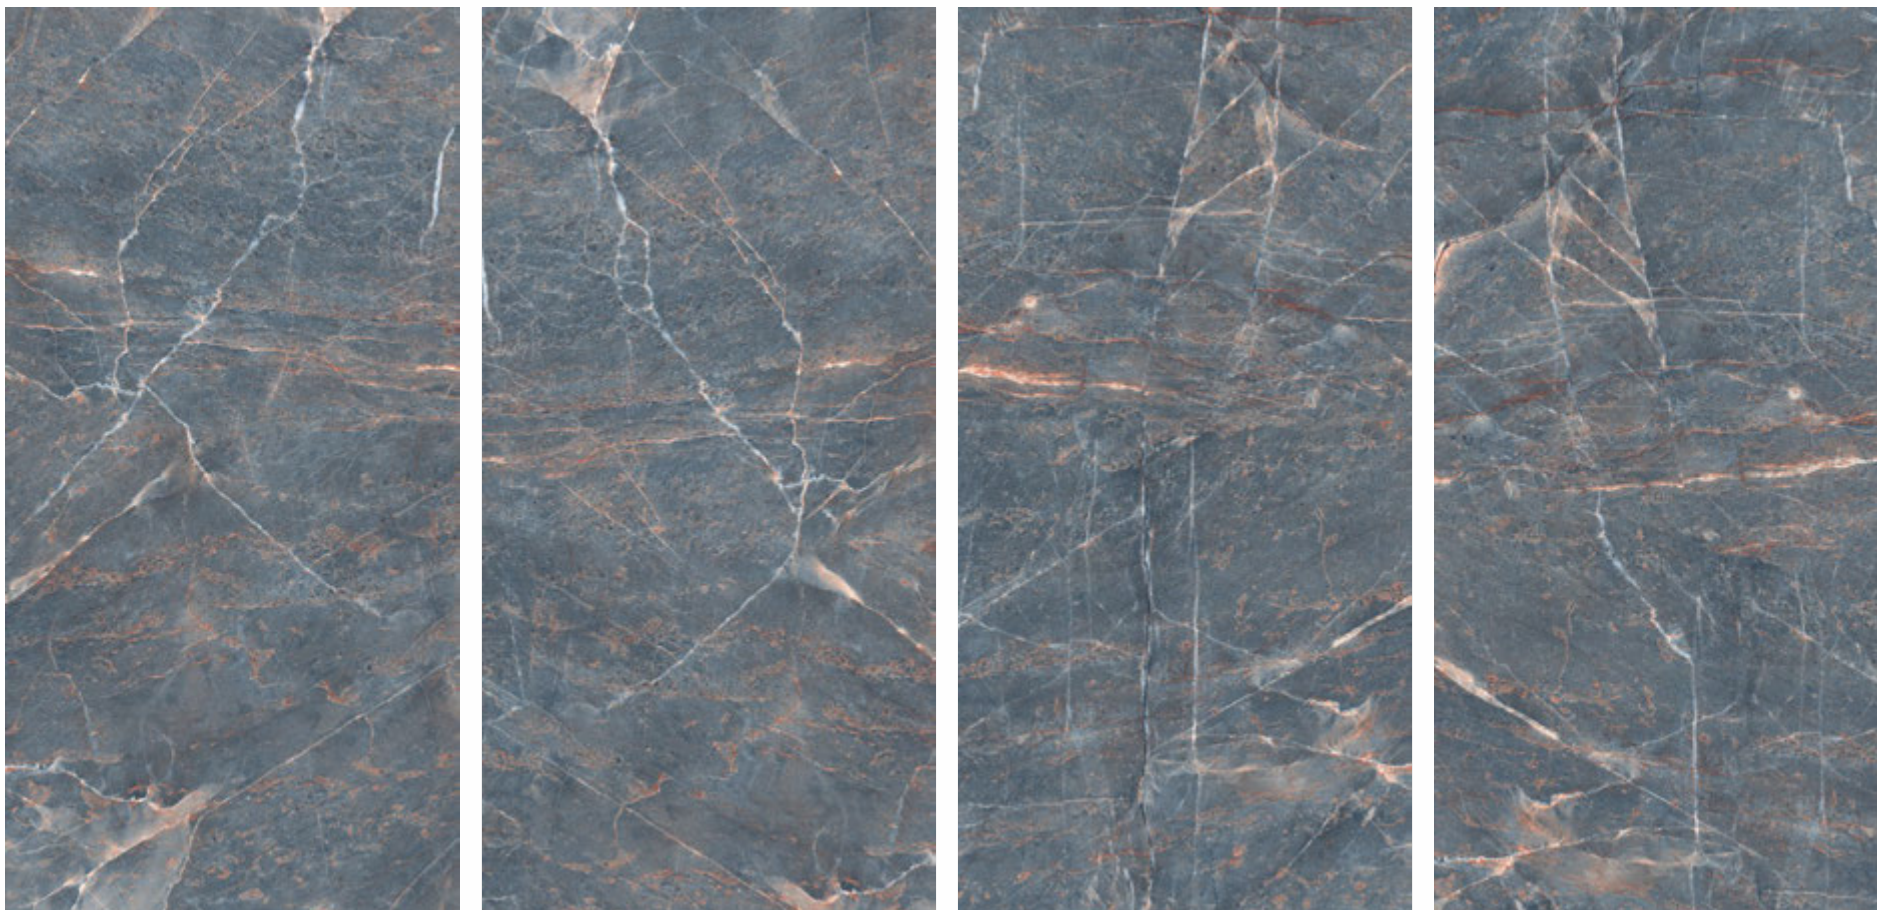

**FOUR
TILE**

VISTOSA

SYRAC
RED

600x1200mm

HIGH GLOSS FINISH

VISTOSA

**SYRAC
BLUE**

600x1200mm