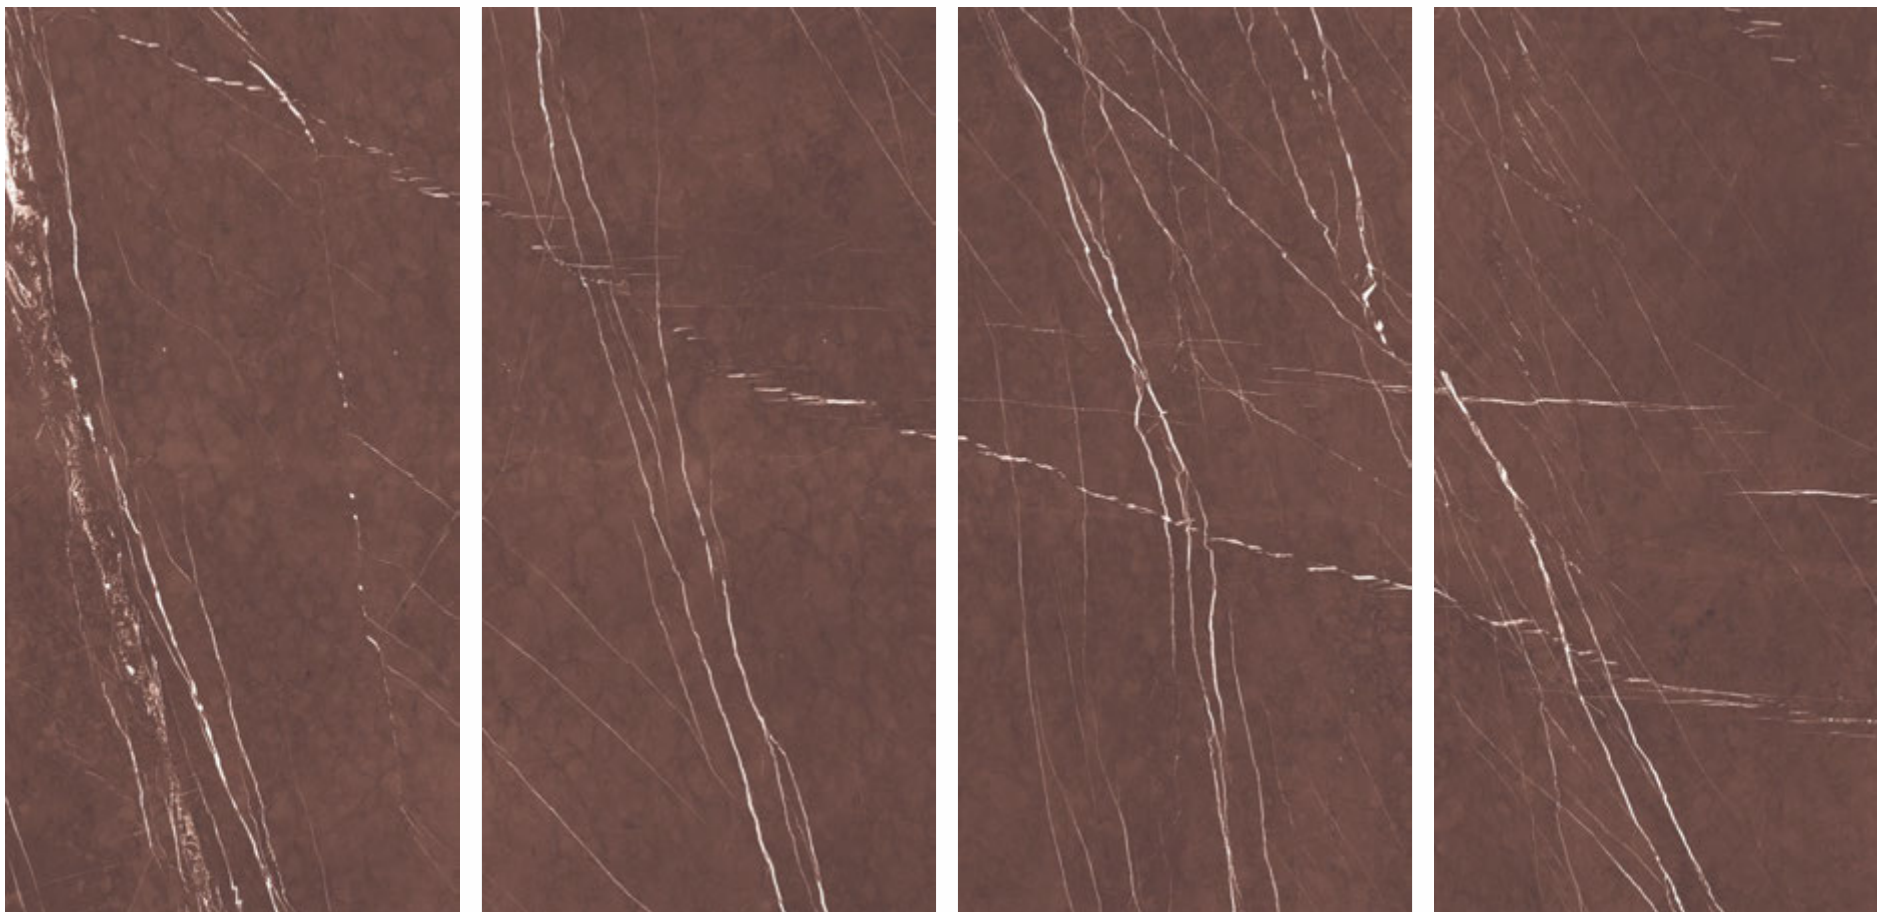

VISTOSA

**SAND RUSH
GREEN**

600x1200mm

HIGH GLOSS FINISH

**FOUR
TILE**

VISTOSA

STONEAGE RED

600x1200mm