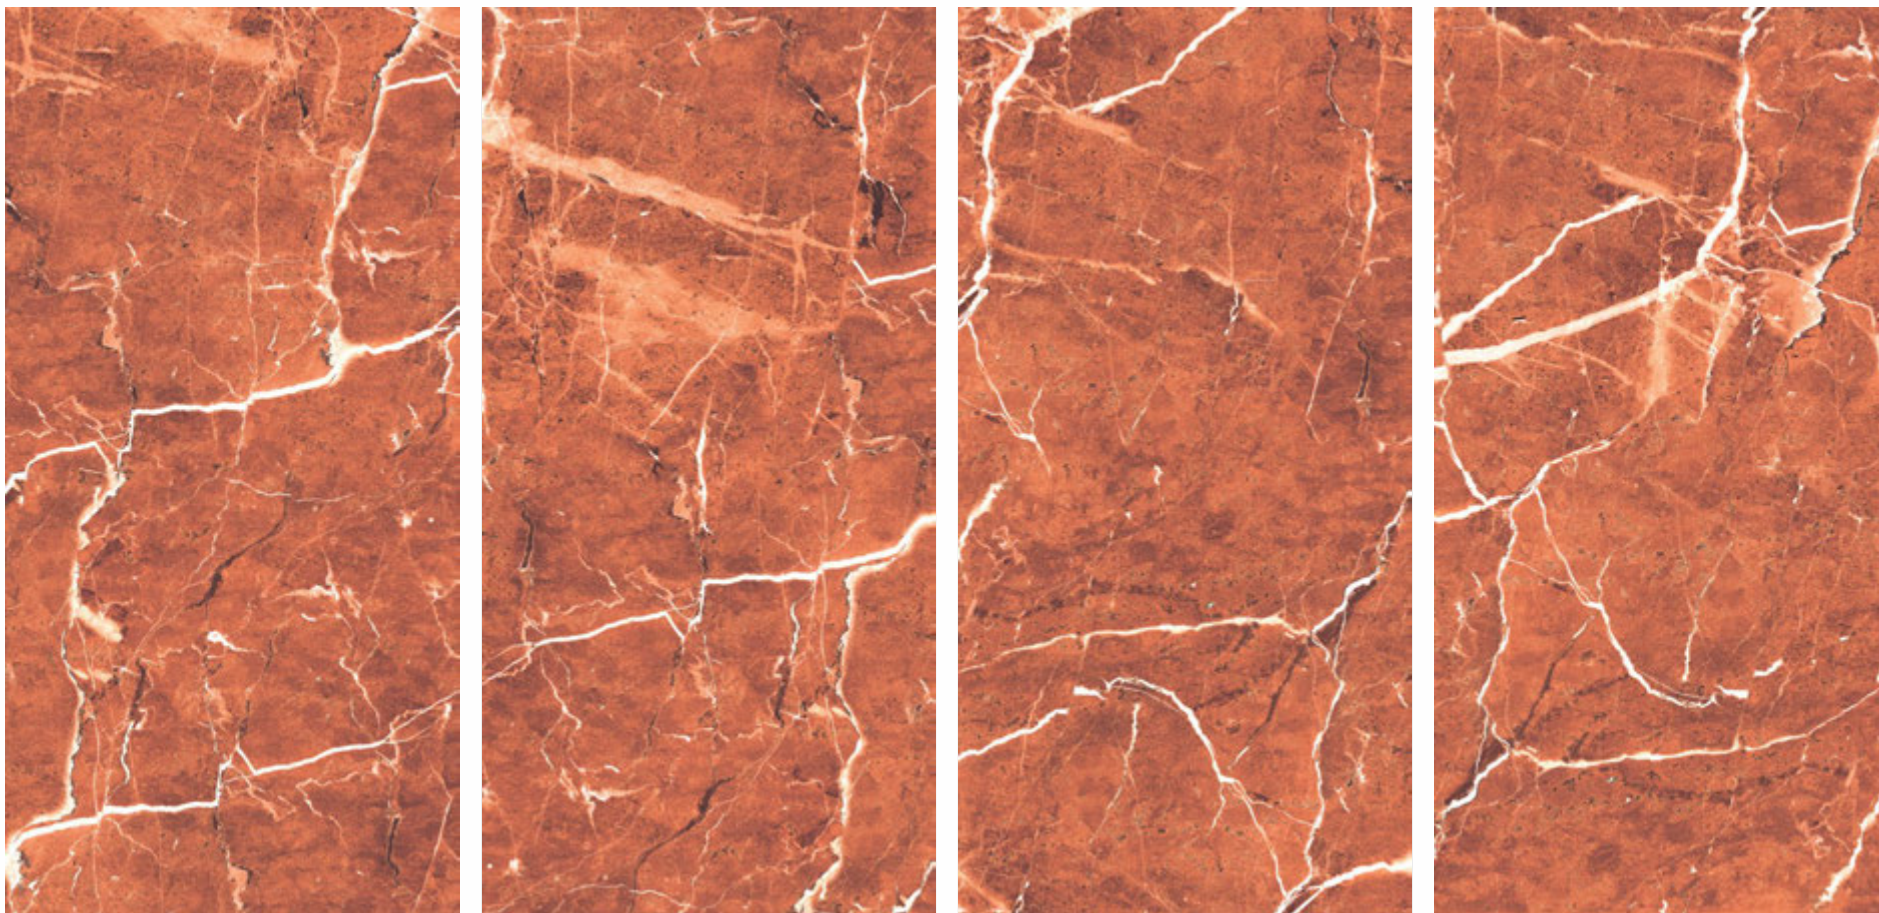

VISTOSA

KAIROS RED

600x1200mm

HIGH GLOSS FINISH