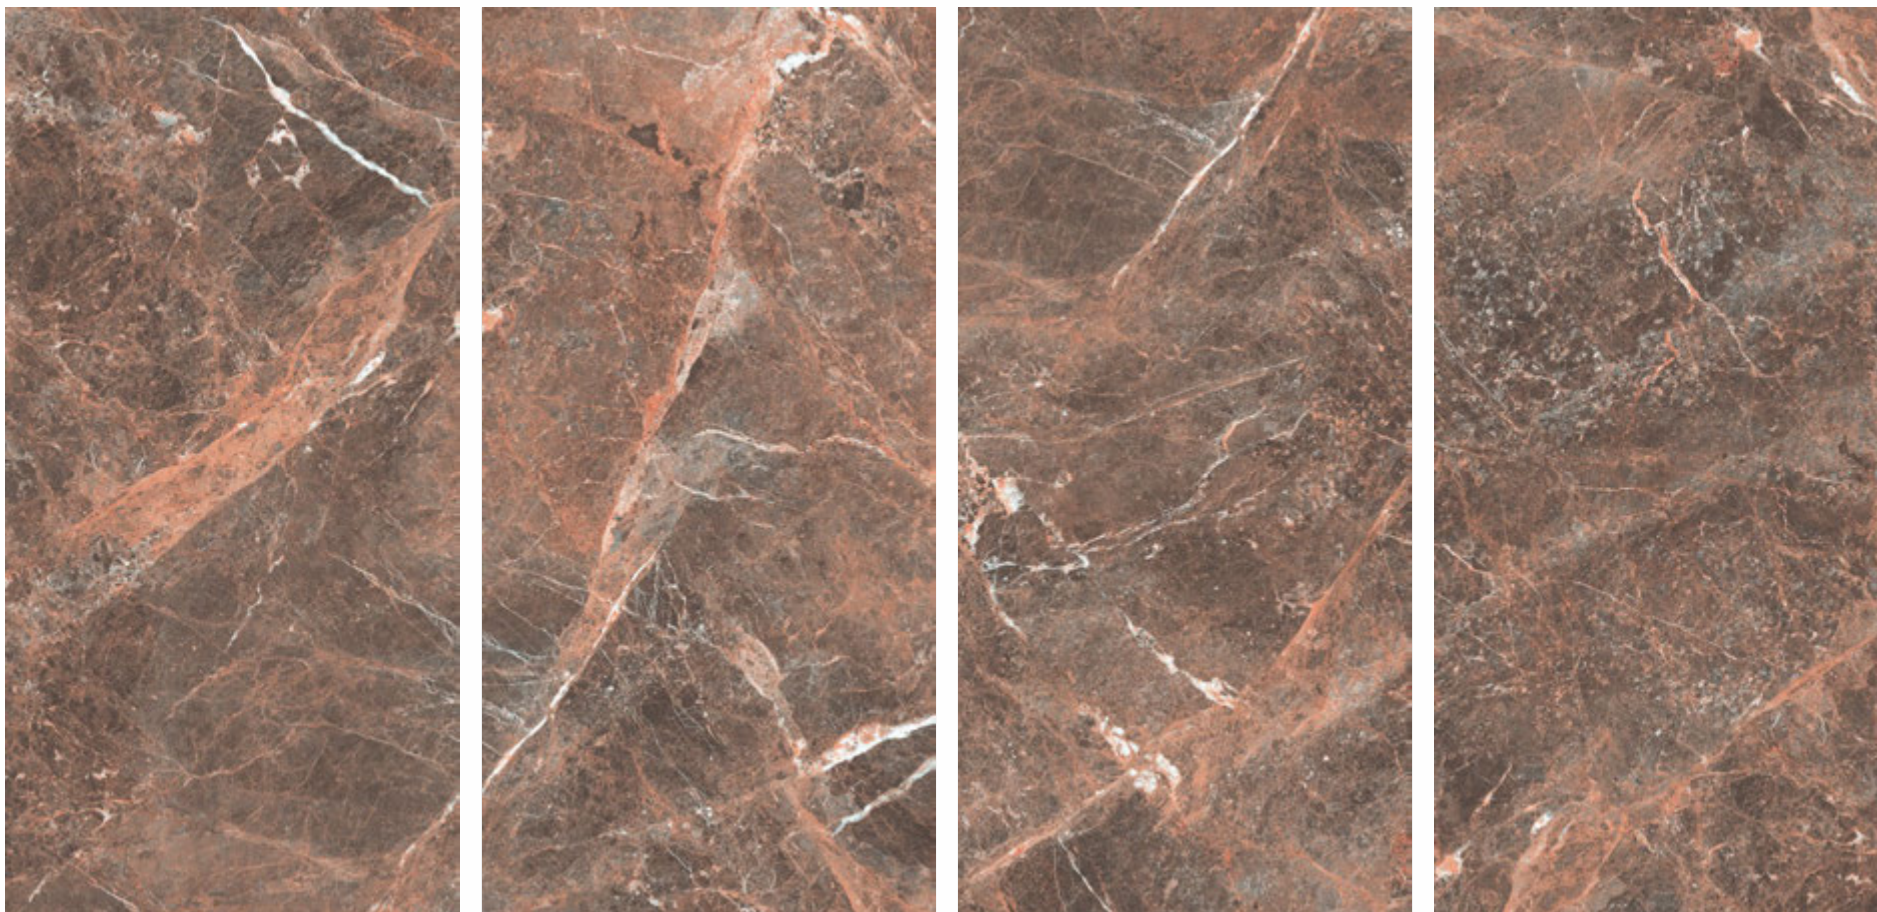

VISTOSA

ESPAÑOL RED

600x1200mm

HIGH GLOSS FINISH

**FOUR
TILE**