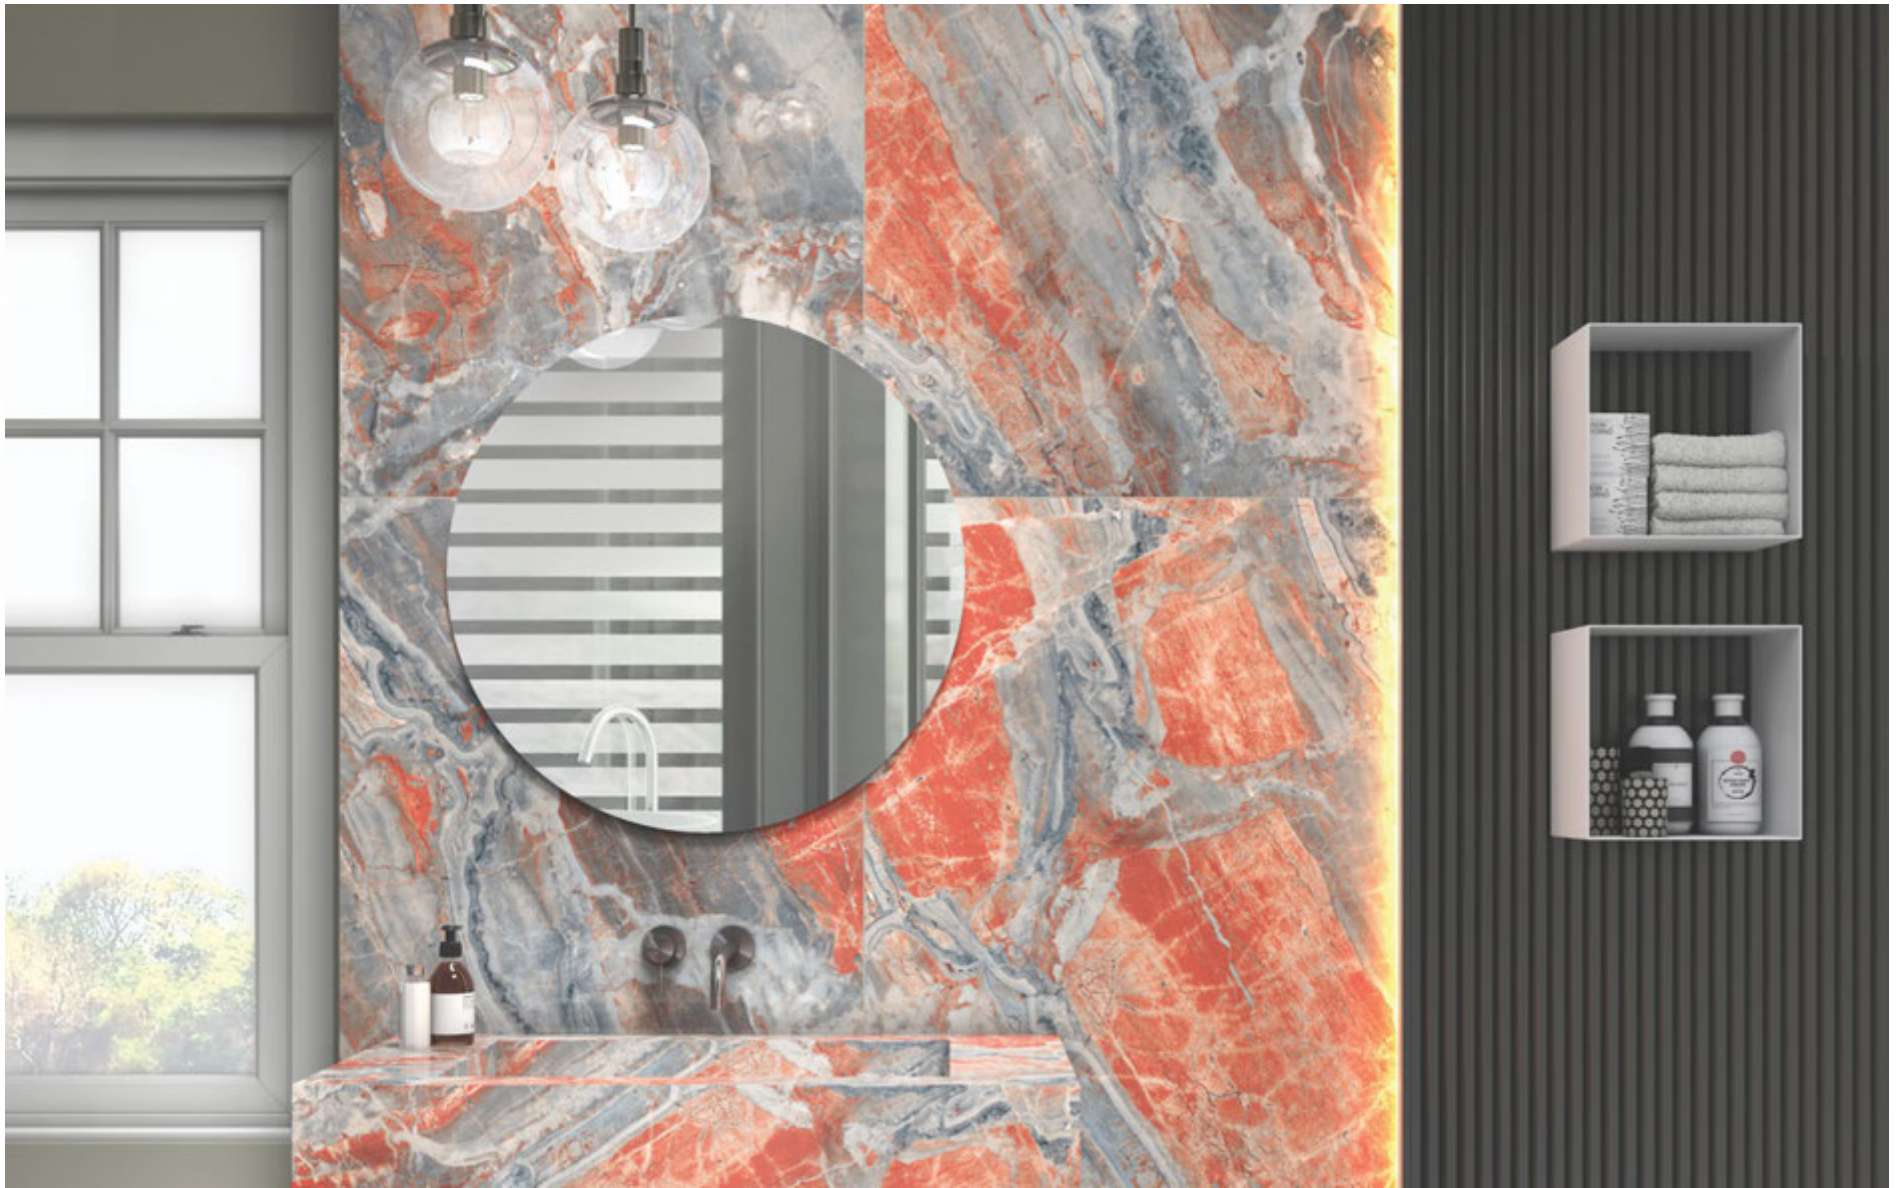

MOONLIGHT

600x1200mm

HIGH GLOSS FINISH