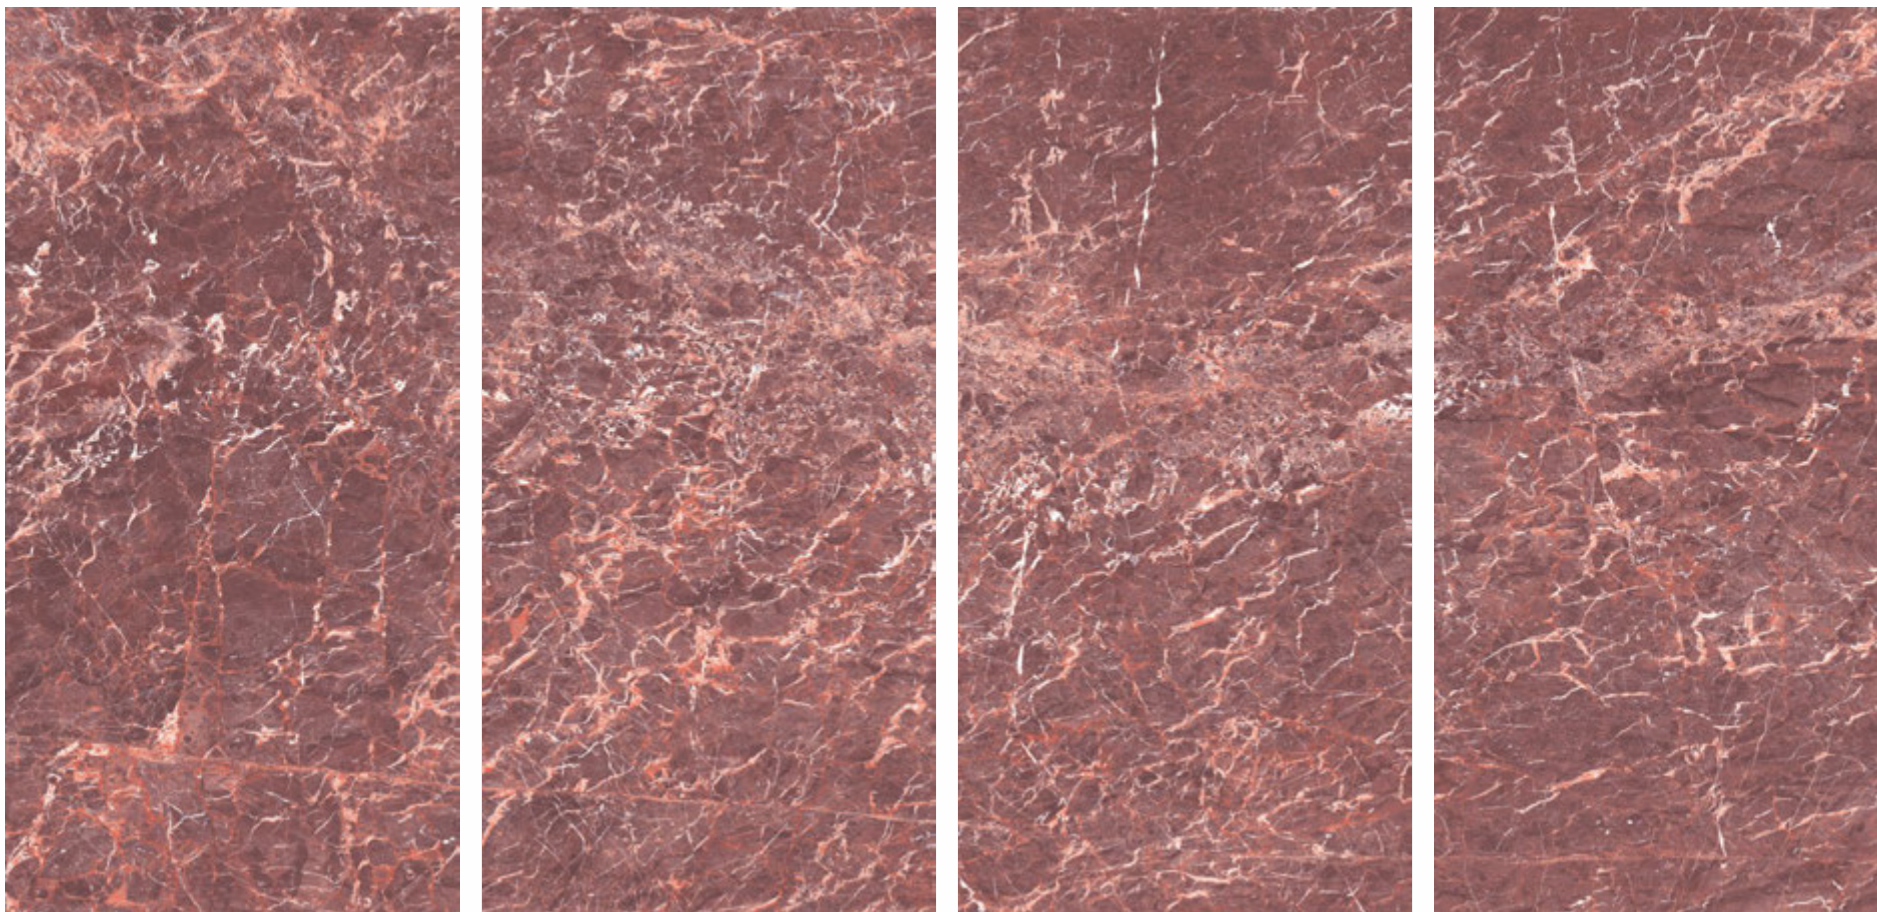

VISTOSA

**AUREA
RED**

600x1200mm

HIGH GLOSS FINISH