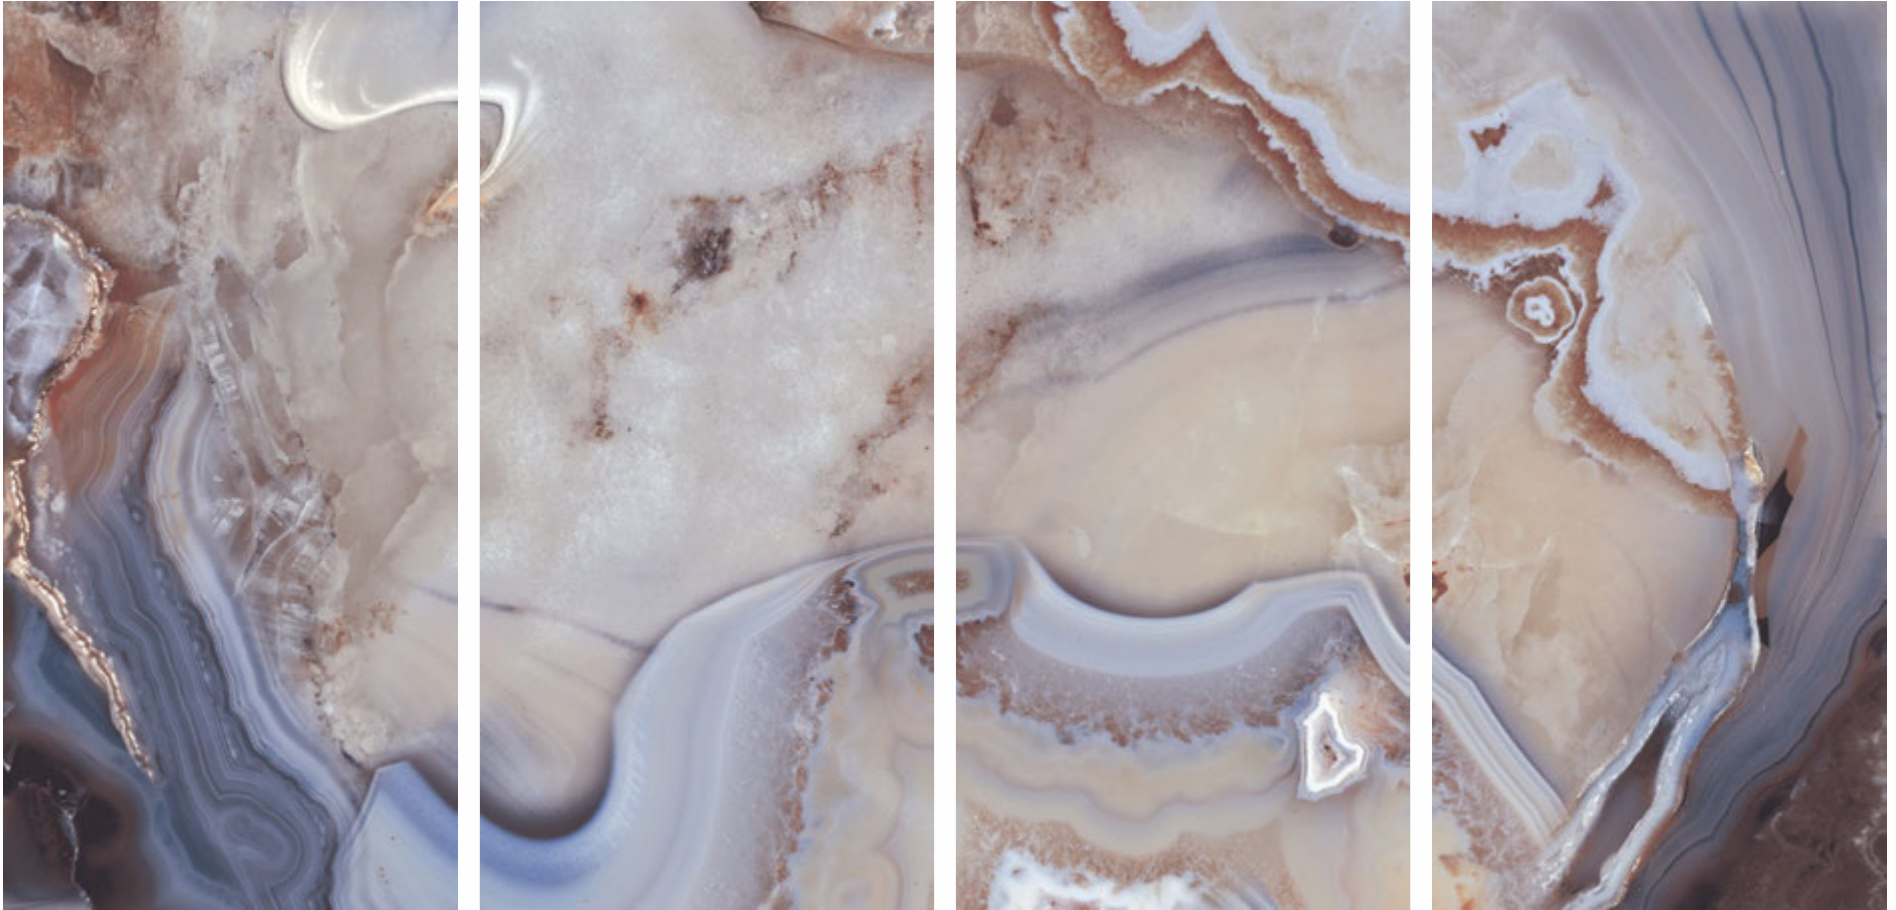

600x1200mm

HIGH GLOSS FINISH

VISTOSA

DARIEN
AQUA

600x1200mm

HIGH GLOSS FINISH

VISTOSA

DECORADO