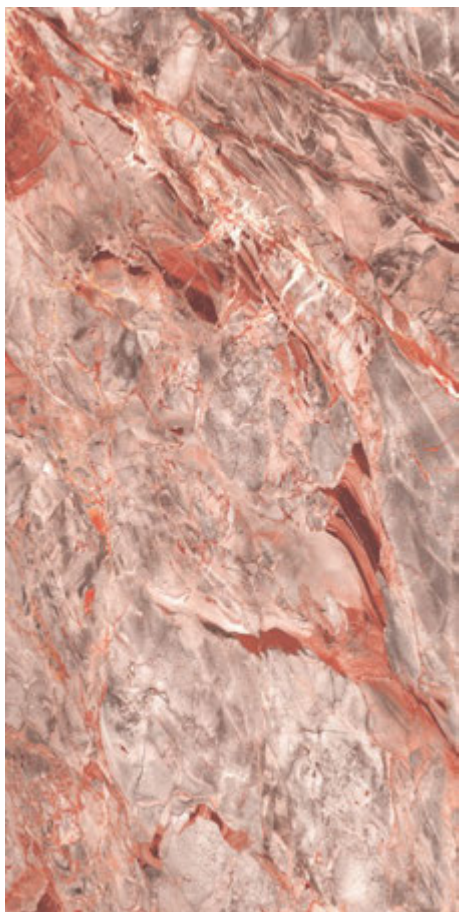

VISTOSA

DARIEN
RED

600x1200mm

HIGH GLOSS FINISH