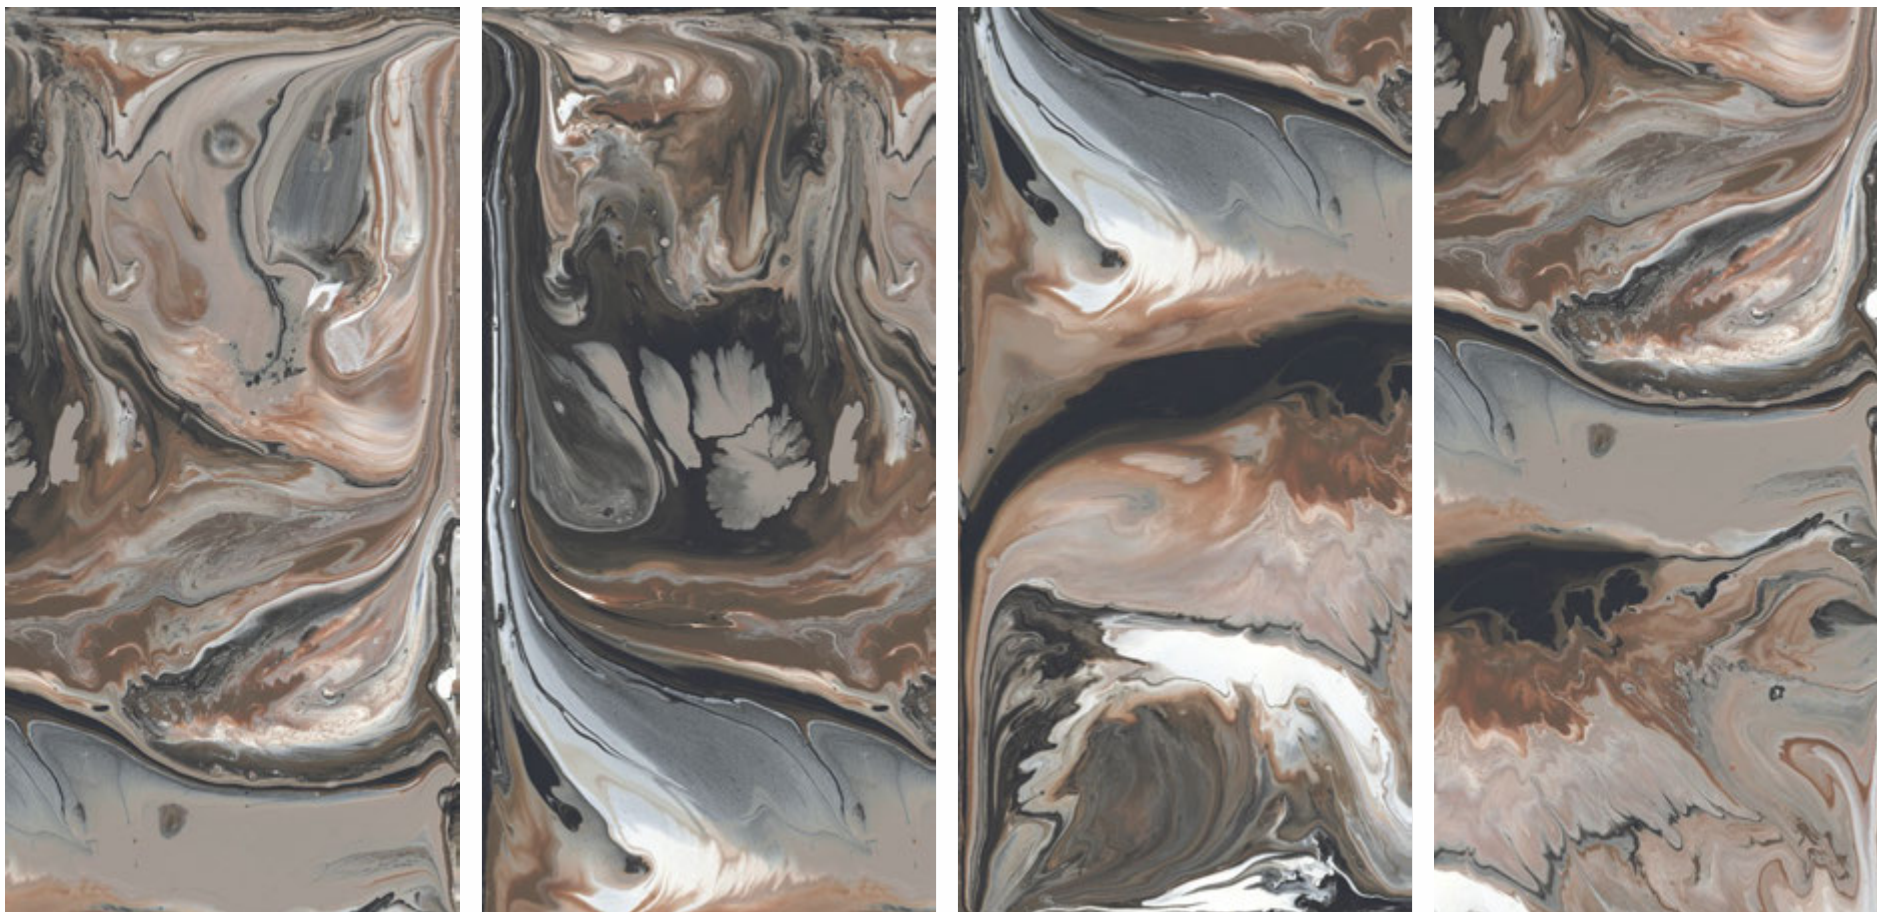

VISTOSA

LIQUID COSMO BLACK

600x1200mm

HIGH GLOSS FINISH

**FOUR
TILE**

VISTOSA

LUNE LUCIDATO BROWN

600x1200mm