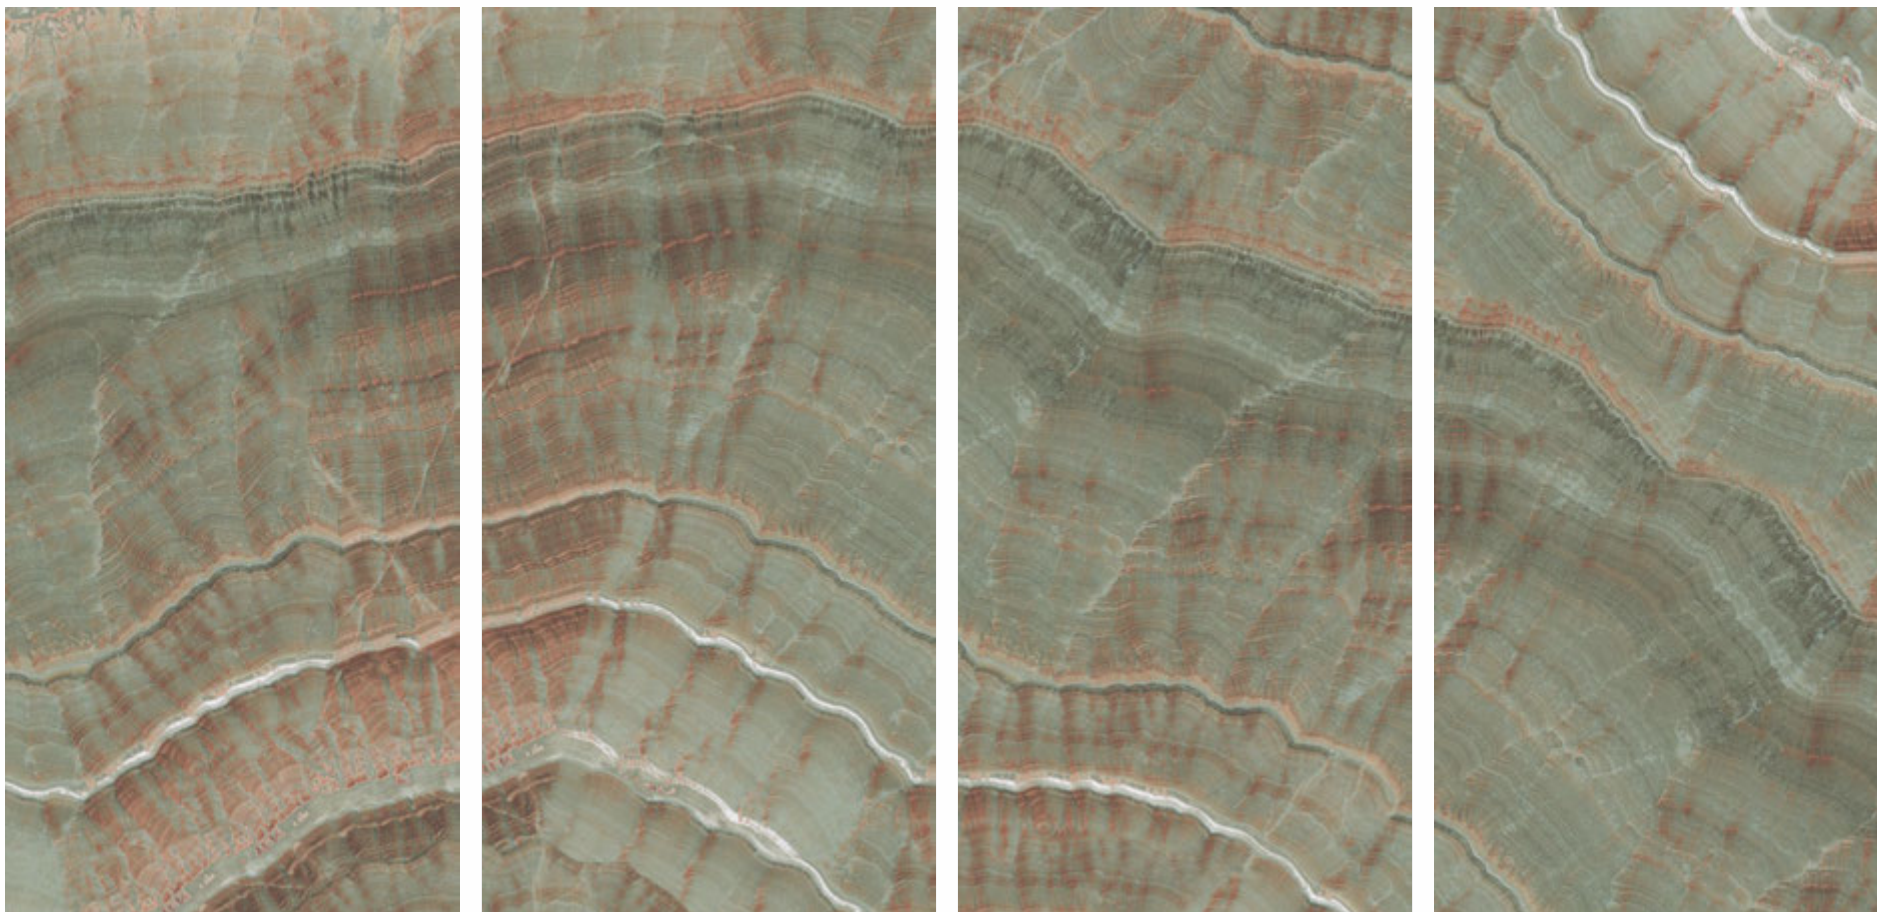

NEBULA

600x1200mm

HIGH GLOSS FINISH

FOUR
TILE

NEBULA

600x1200mm

HIGH GLOSS FINISH

VISTOSA