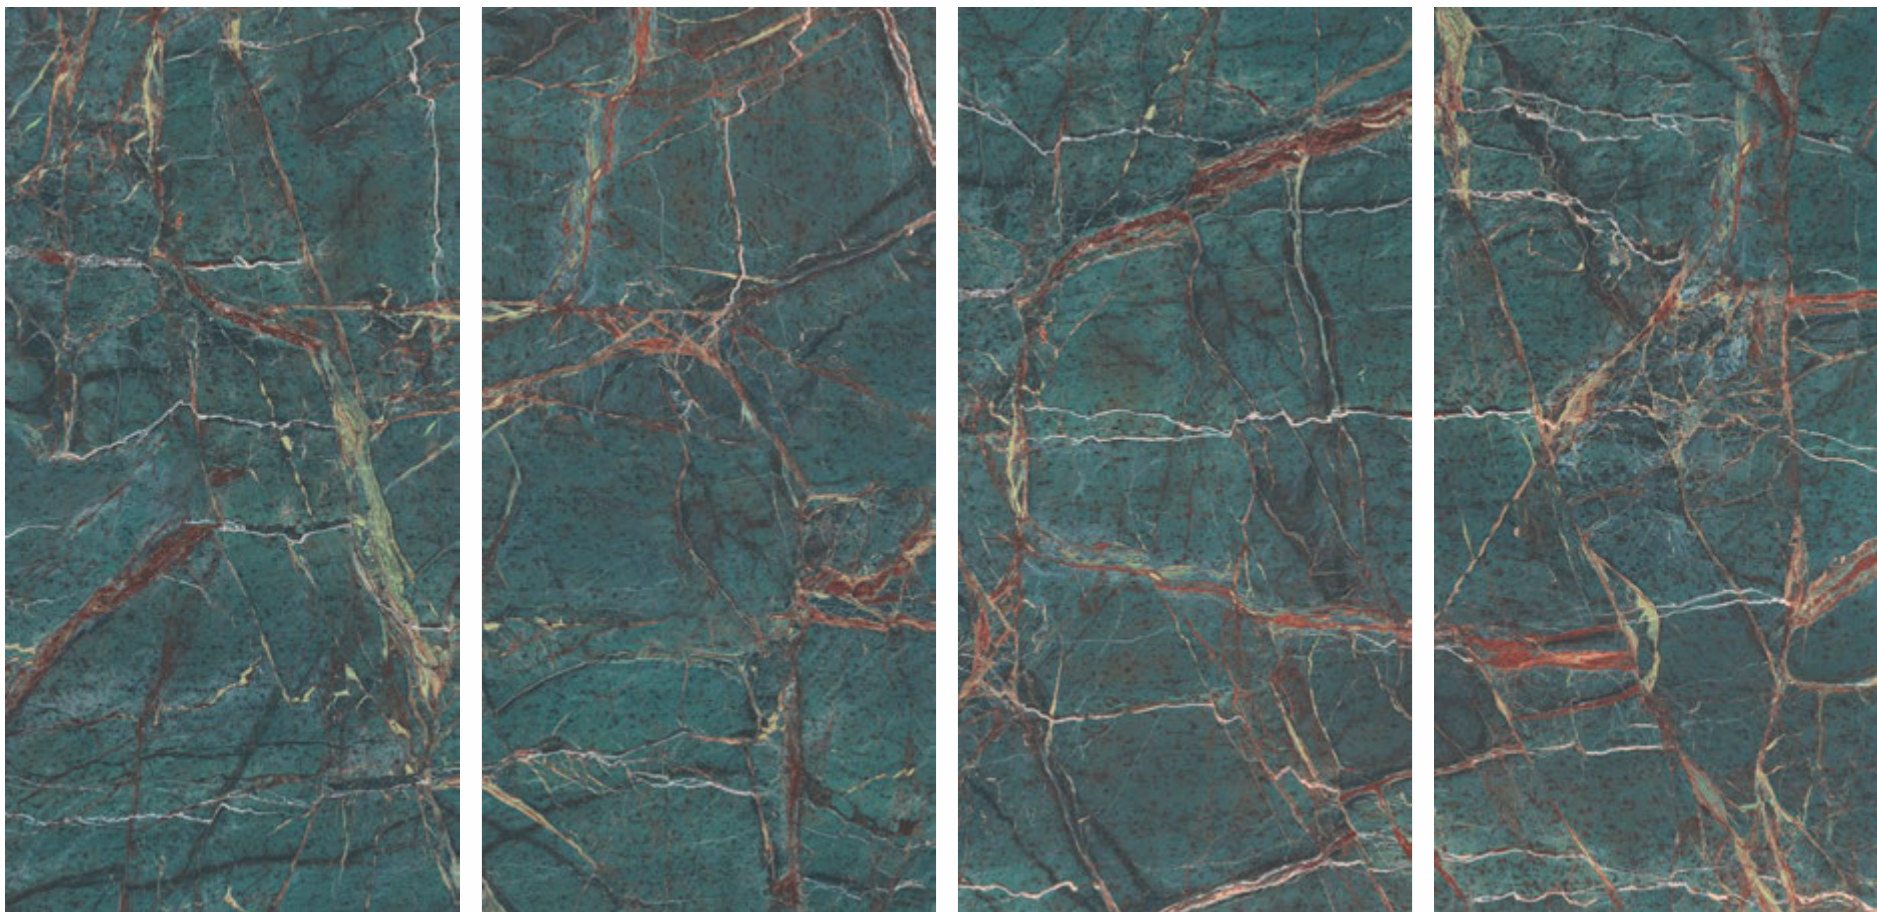

JURASSIC RED

600x1200mm

HIGH GLOSS FINISH

JURASSIC RED

600x1200mm

HIGH GLOSS FINISH

VISTOSA

JURASSIC GREEN