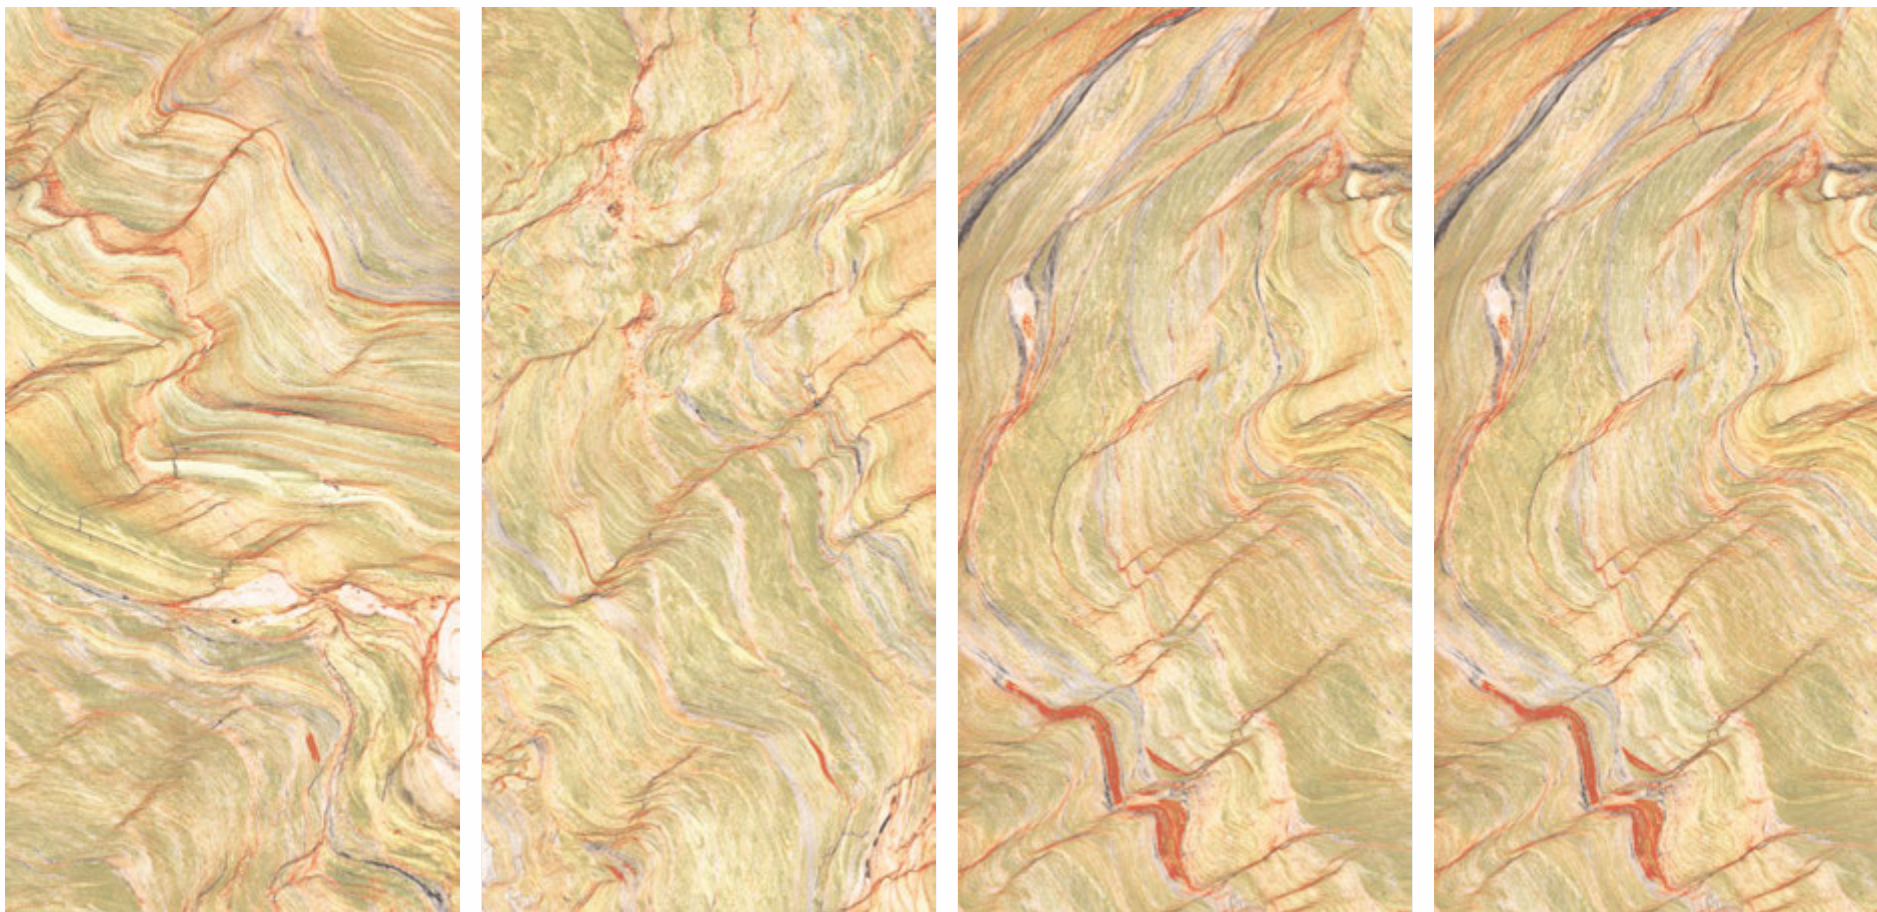

600x1200mm

HIGH GLOSS FINISH

EBRU RED

600x1200mm

HIGH GLOSS FINISH

VISTOSA

EBRU
GLOD

600x1200mm