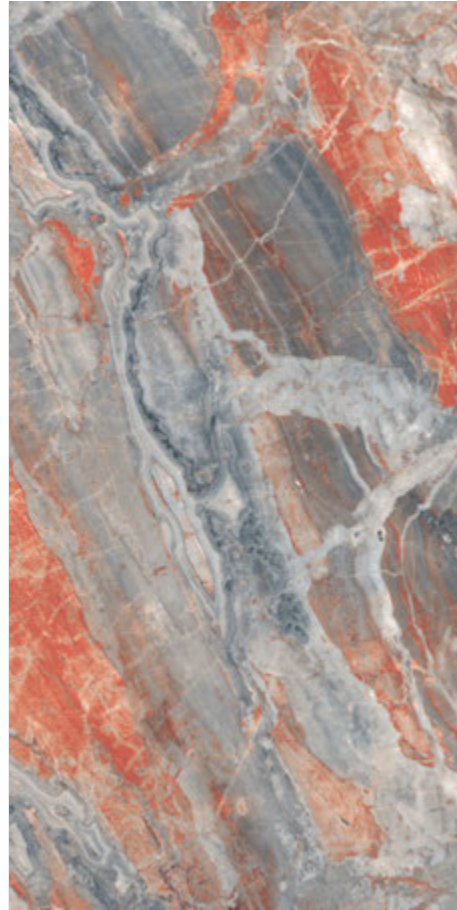

VISTOSA

MOONLIGHT

600x1200mm

HIGH GLOSS FINISH

FOUR
TILE