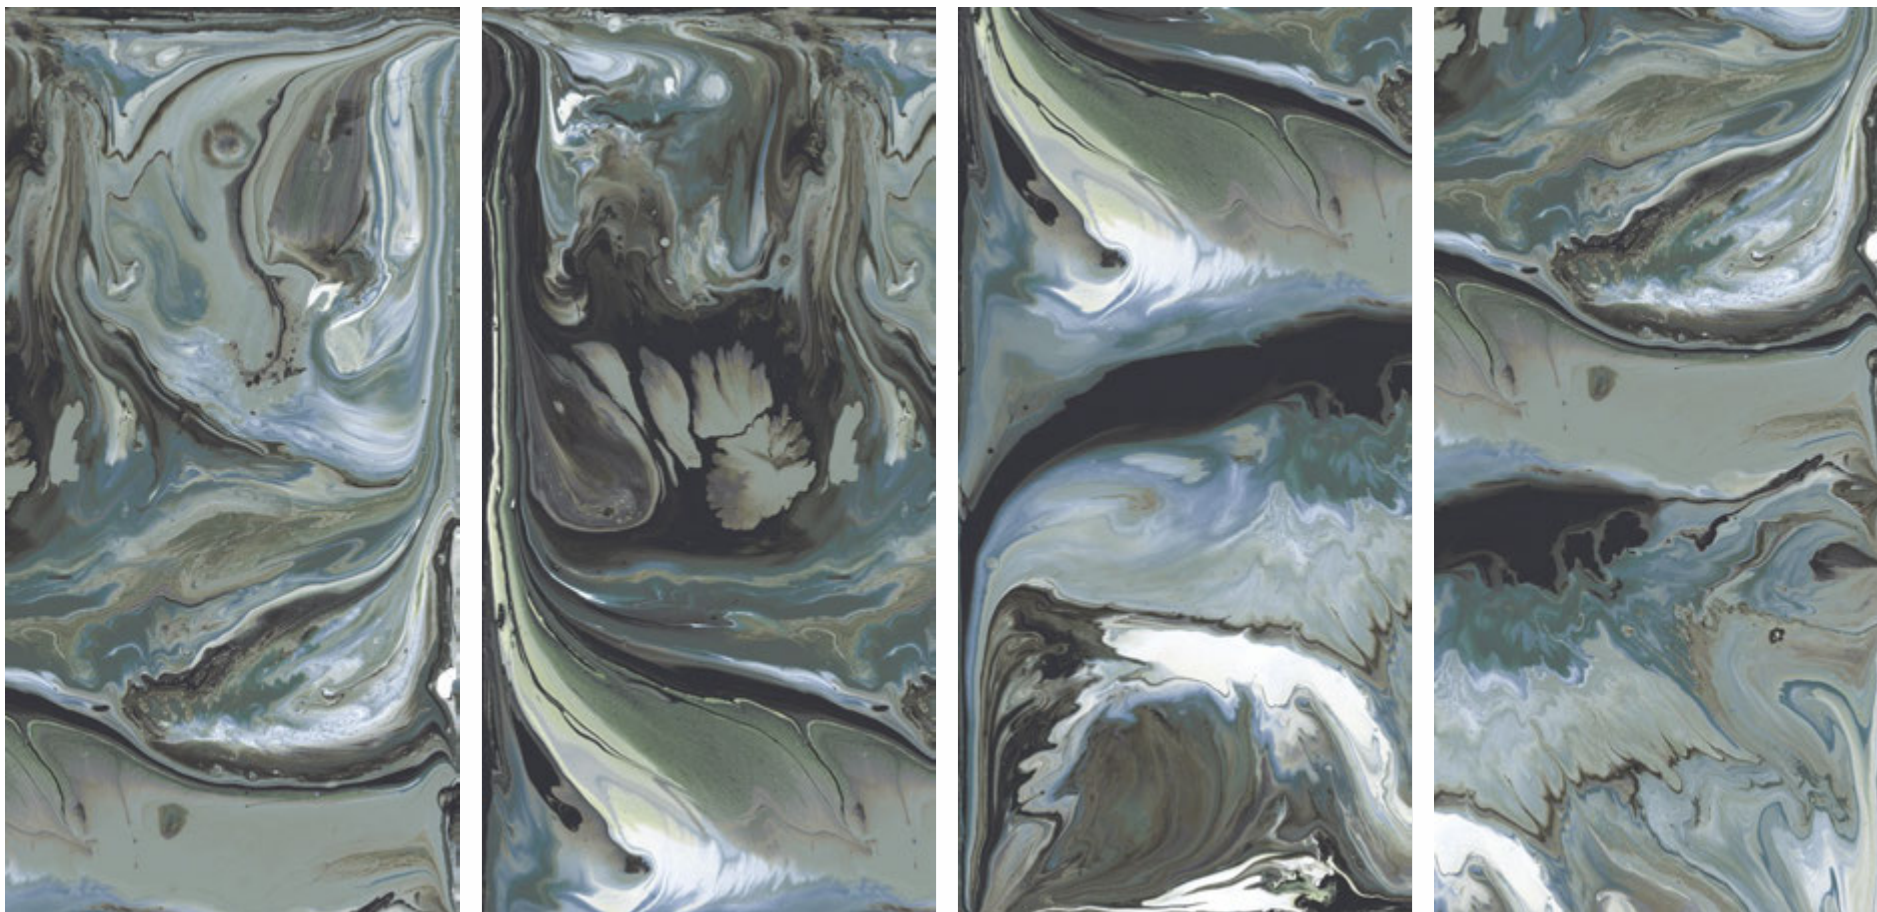

HIGH GLOSS FINISH

**FOUR
TILE**

LUNE LUCIDATO BROWN

600x1200mm

HIGH GLOSS FINISH

VISTOSA

LUNE LUCIDATO GREEN

600x1200mm