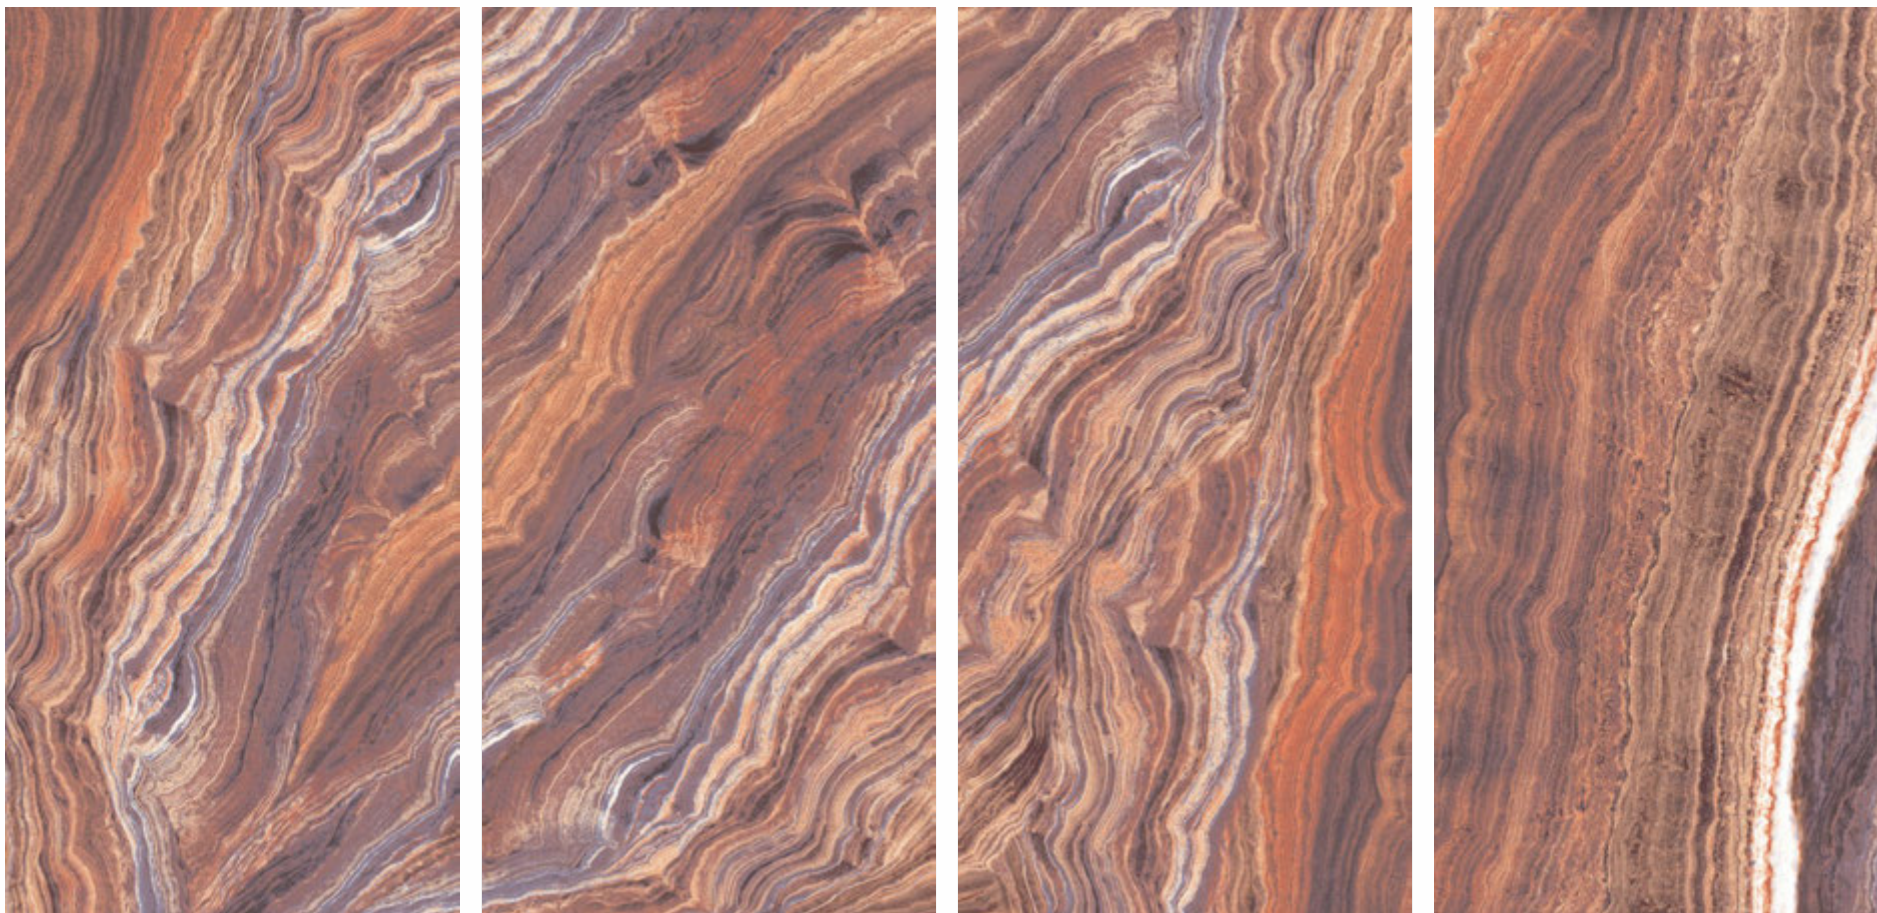

HIGH GLOSS FINISH

CHEYENE AQUA

600x1200mm

HIGH GLOSS FINISH

VISTOSA

CLINKIER
RED

600x1200mm

HIGH GLOSS FINISH