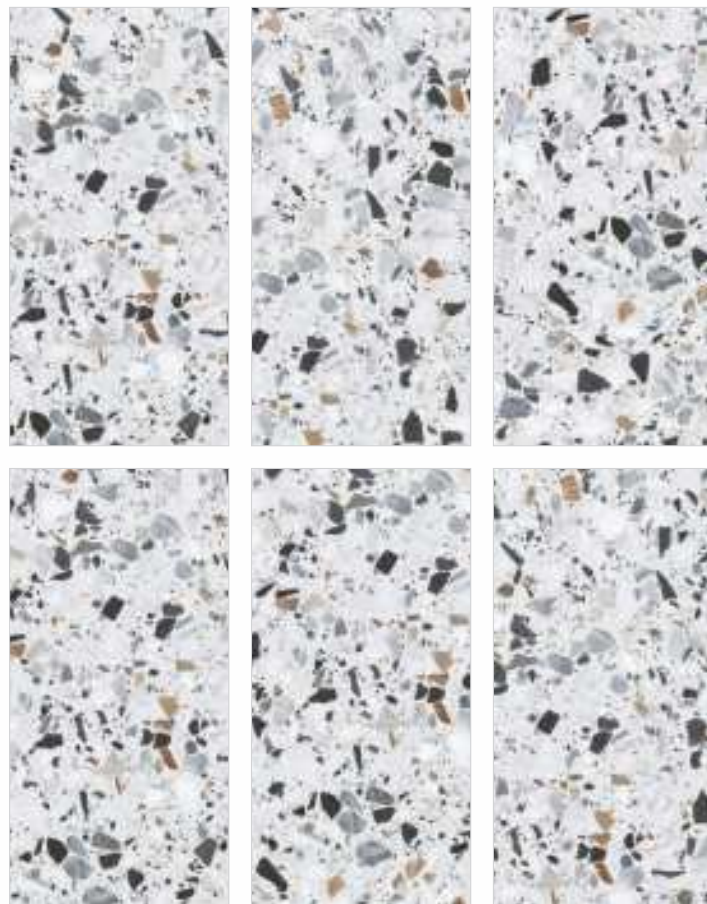

TERRAZZO MULTI

SIZE
600x1200mm

THICKNESS
9mm

FINISH
SATIN / RUSTIC MATT

RANDOM
6