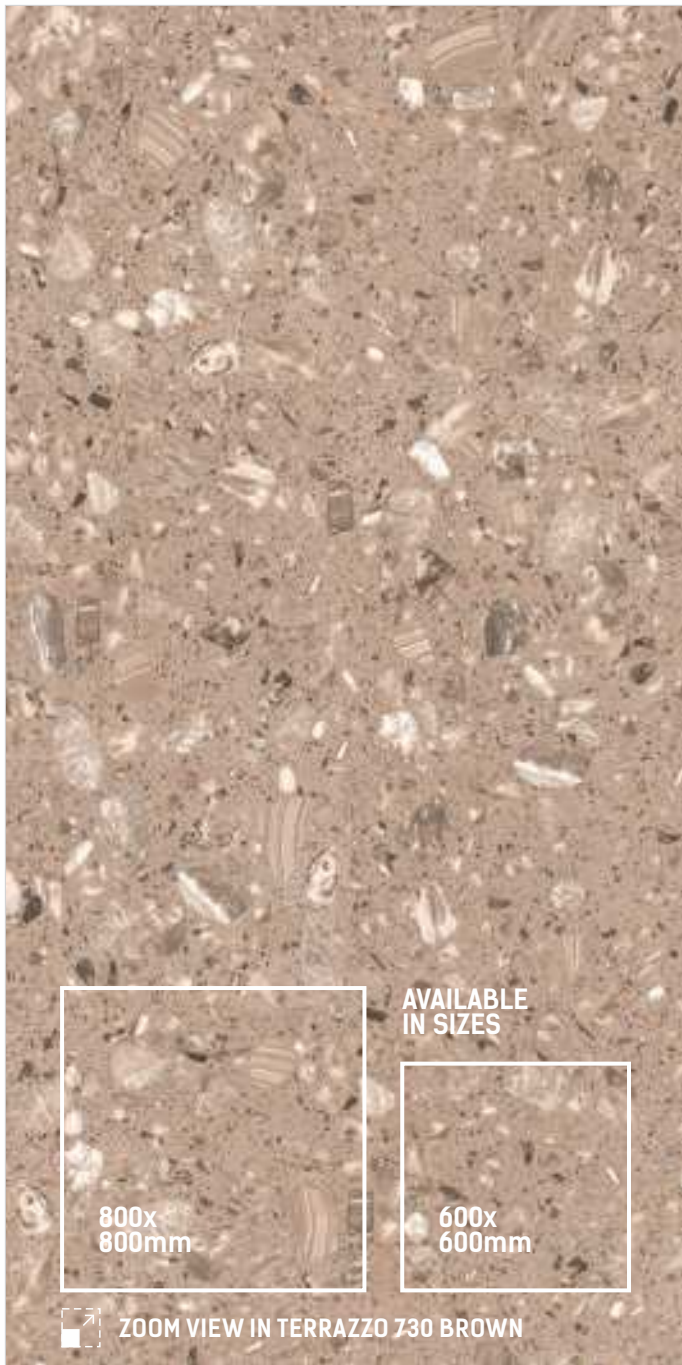

TERRAZZO 730 BROWN

SIZE
600x1200mm

THICKNESS
9mm

FINISH
SATIN / RUSTIC MATT

RANDOM
2