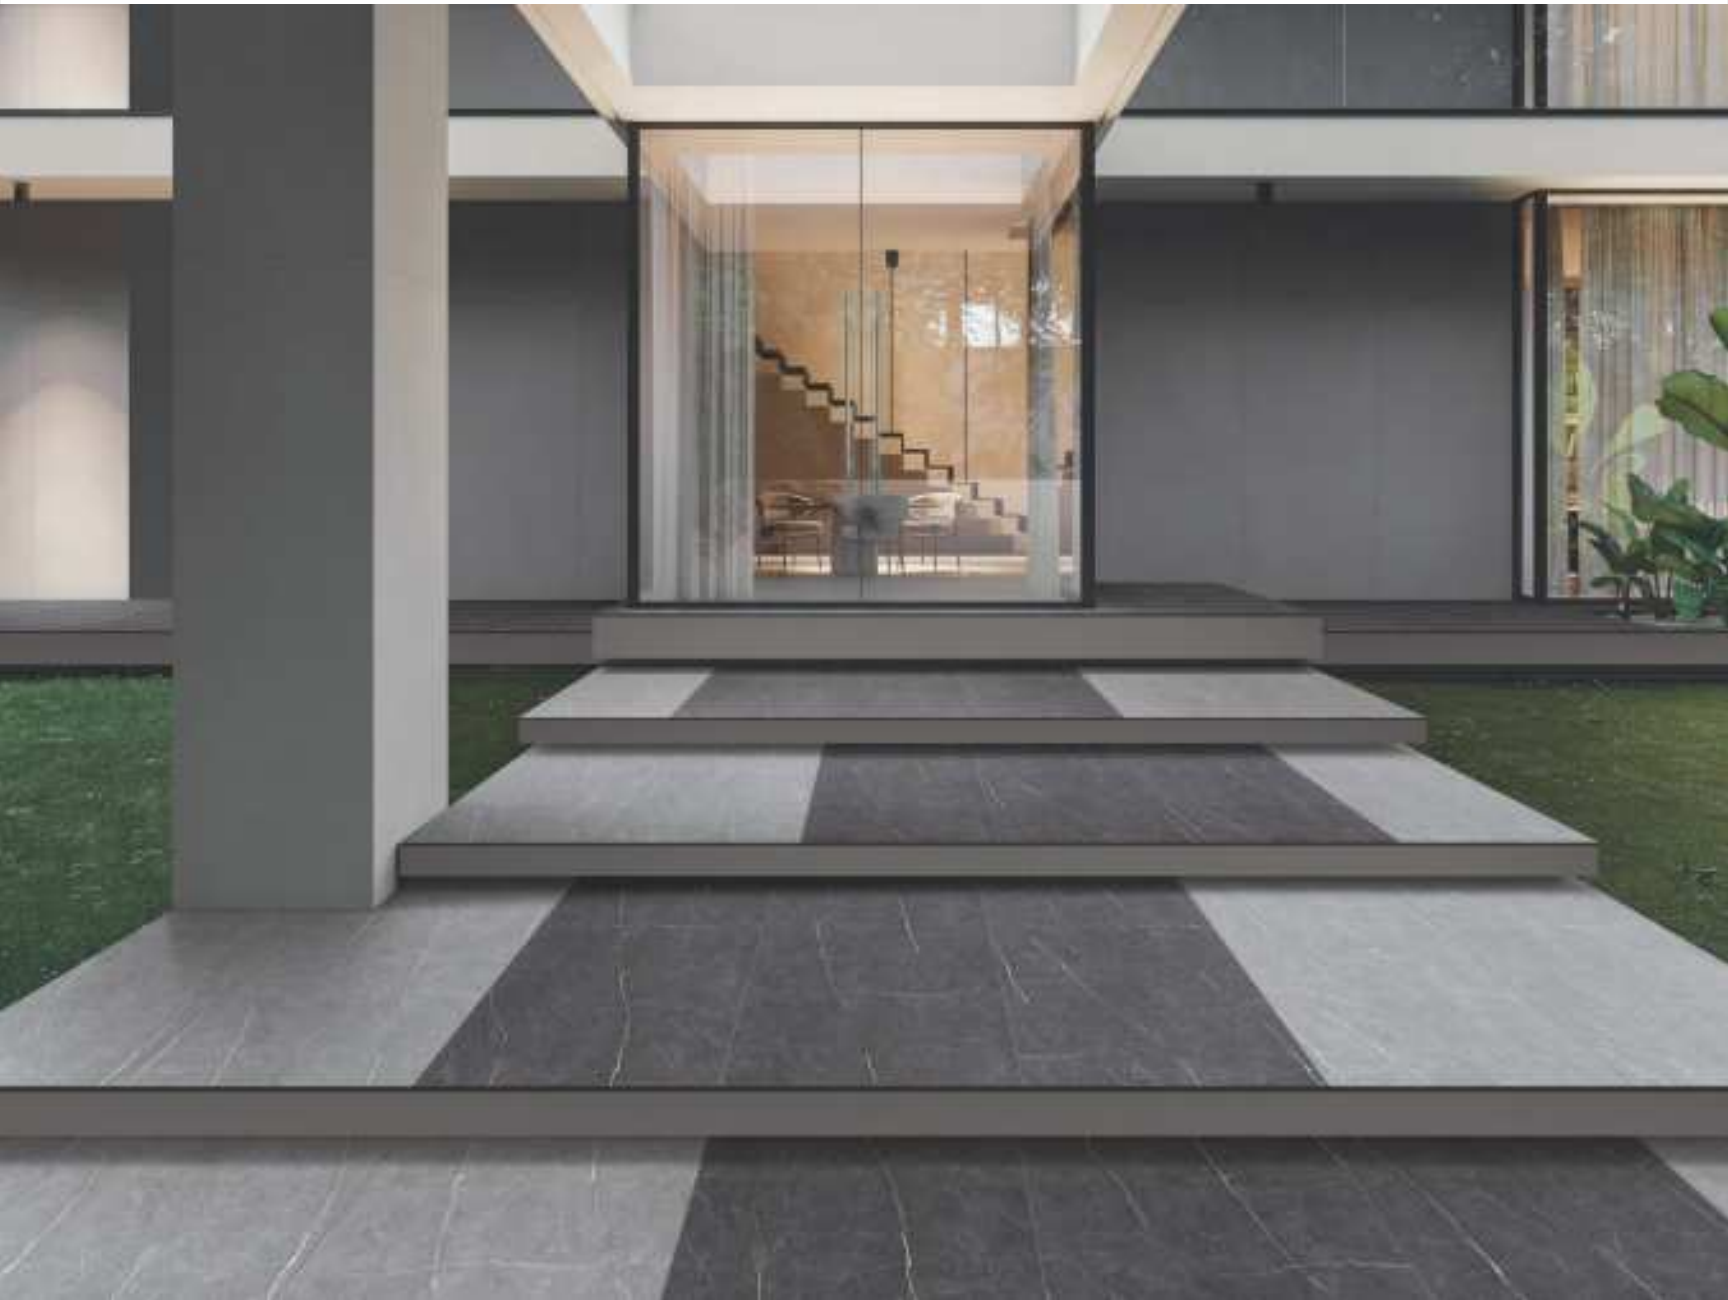

**LEVEL
NERO**

SIZE
600x1200mm

THICKNESS
9mm

FINISH
SATIN / RUSTIC MATT

RANDOM
4

**800x
800mm**

**600x
600mm**

AVAILABLE
IN SIZES

ZOOM VIEW IN LEVEL NERO