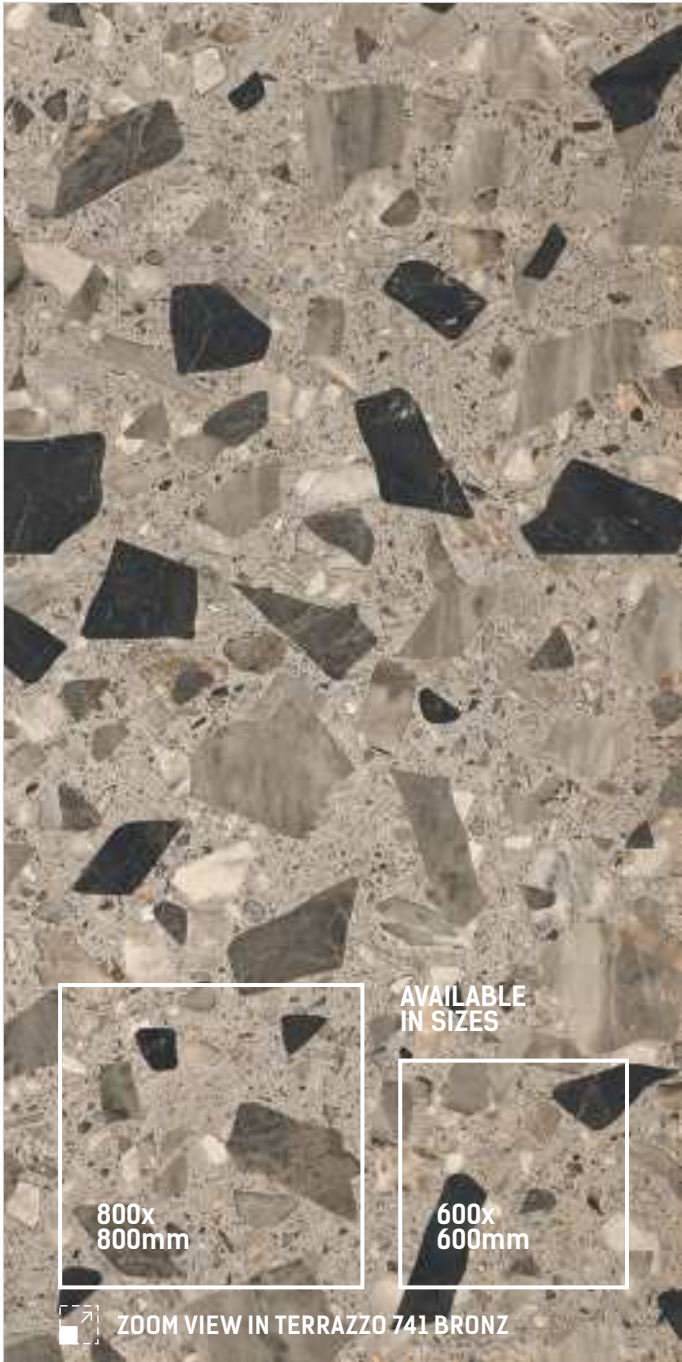

TERRAZZO 735
BIANCO

TERRAZZO 736
GREY

TERRAZZO 737
GOLD

TERRAZZO 738
CREMA

**TERRAZZO 741
BRONZ**

SIZE
600x1200mm

THICKNESS
9mm

FINISH
SATIN / RUSTIC MATT