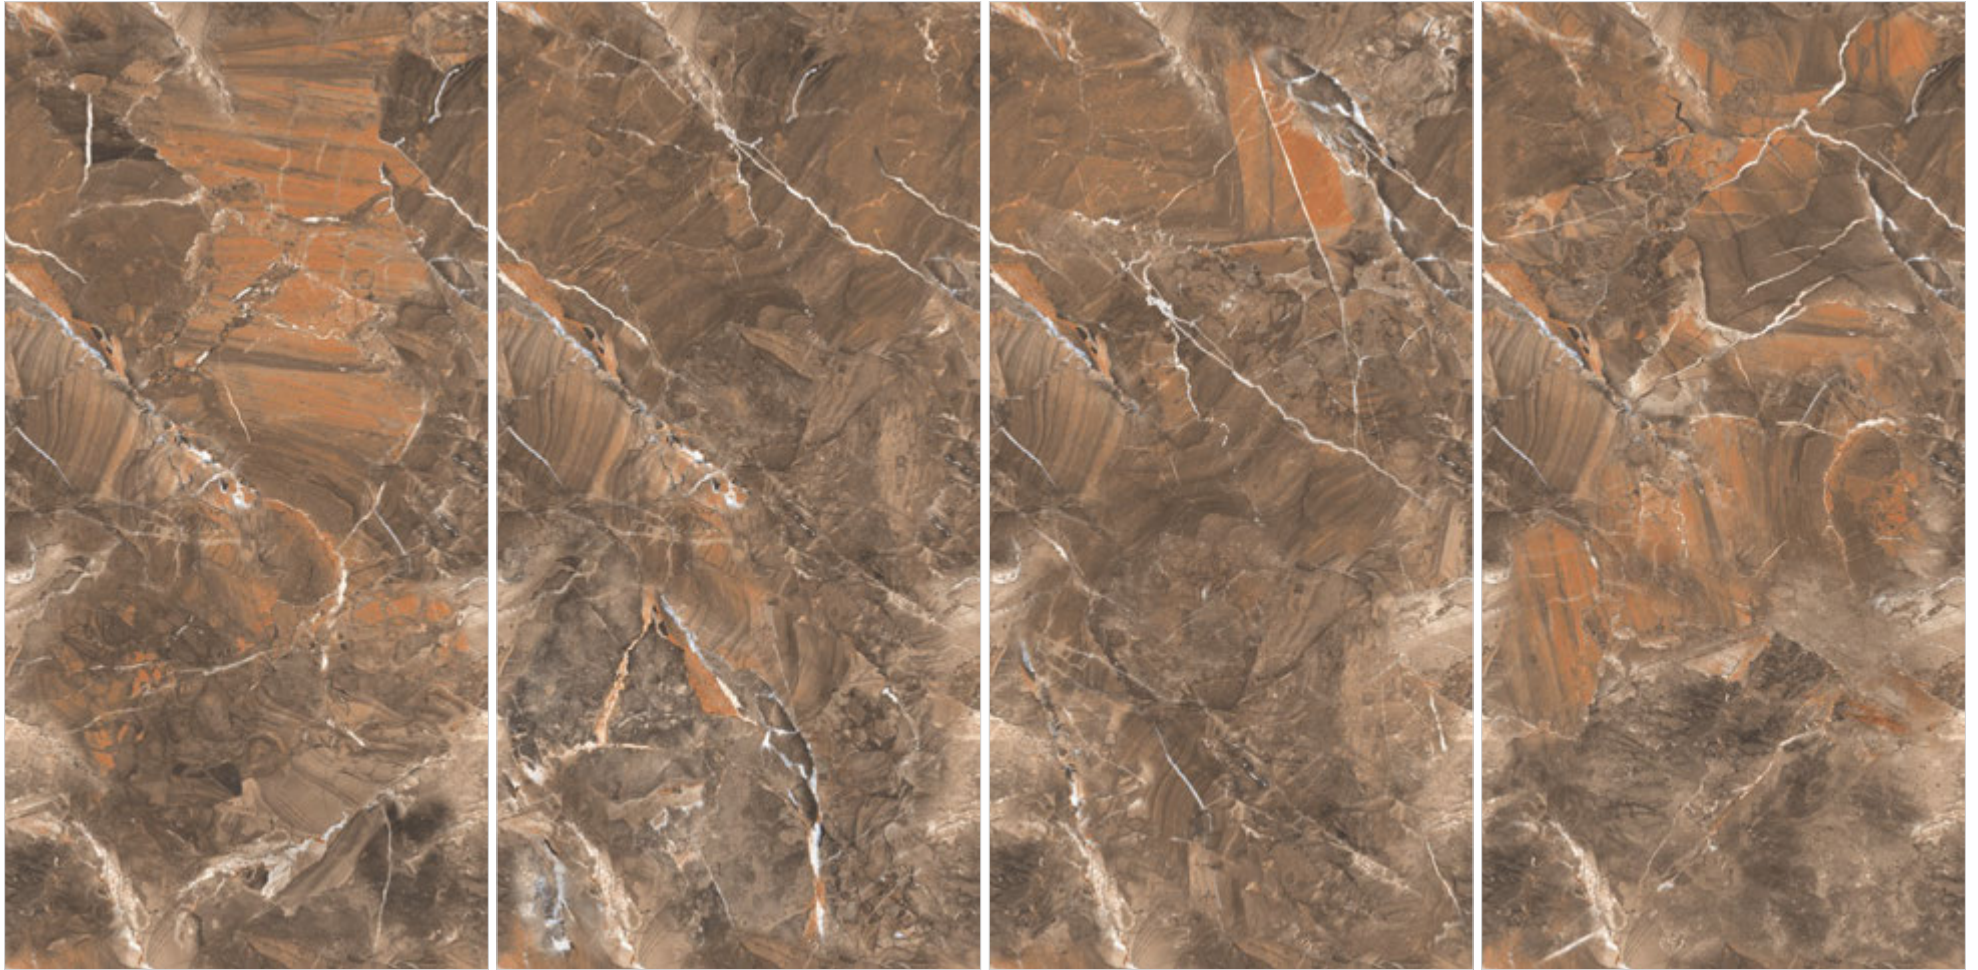

AVANTA BROWN

GLOSSY FINISH

MAGNIFIC
COLLECTION

—
600x1200mm