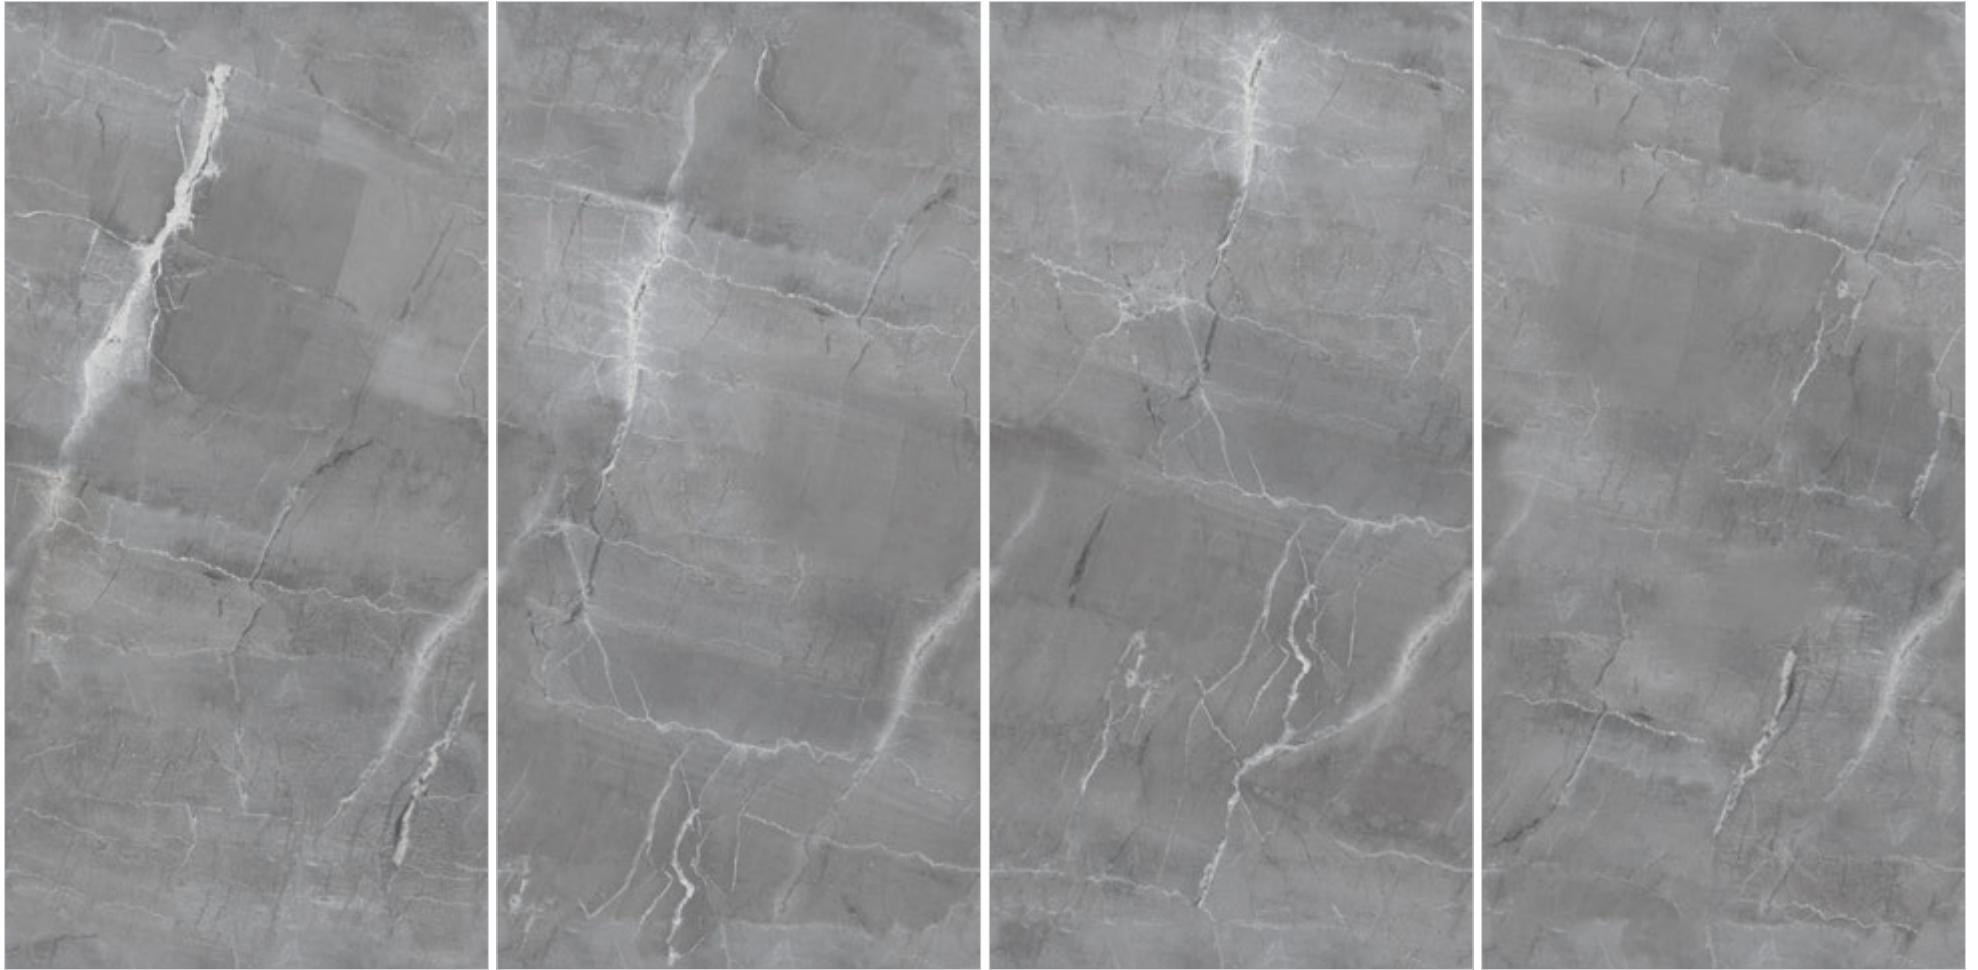

SVPL 6004

GLOSSY FINISH

MAGNIFIC
COLLECTION

—
600x1200mm