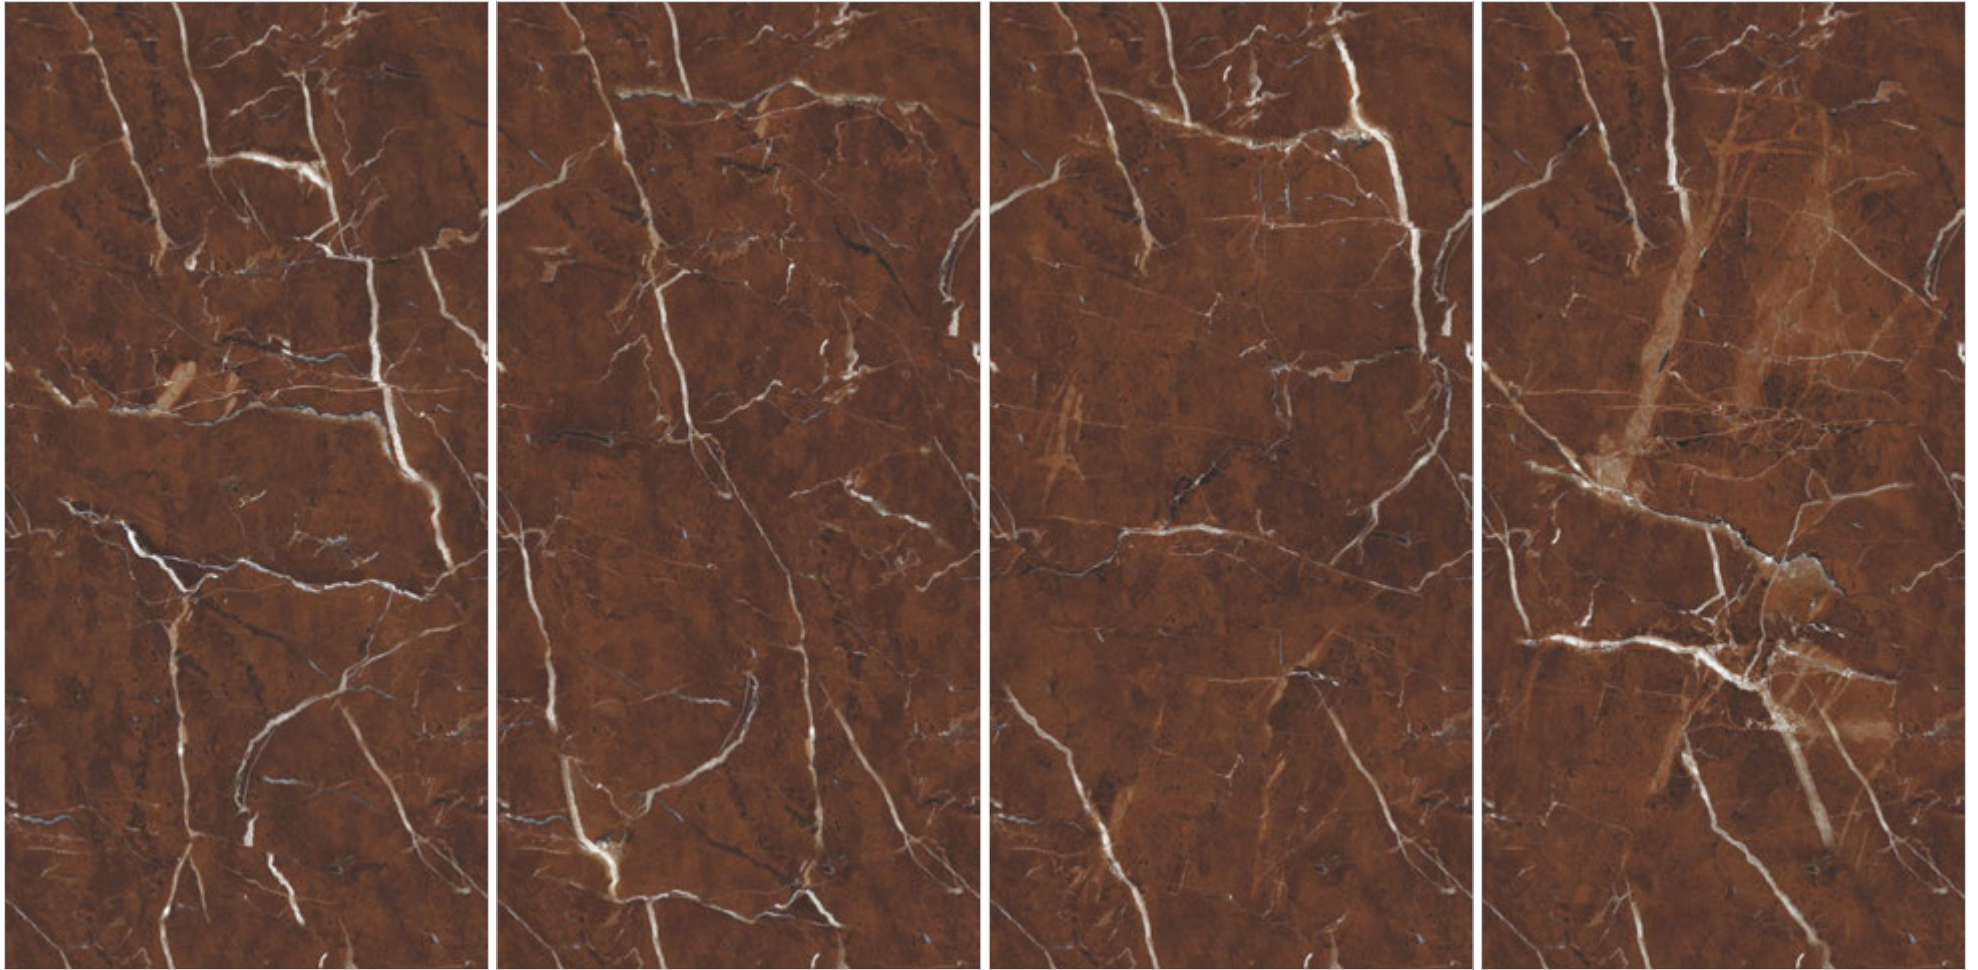

AINARA CHOCO DARK BRWON

GLOSSY FINISH

MAGNIFIC
COLLECTION

—
600x1200mm

AINARA CHOCO DARK BRWON

MAGNIFIC
COLLECTION

ALASKA

GLOSSY FINISH