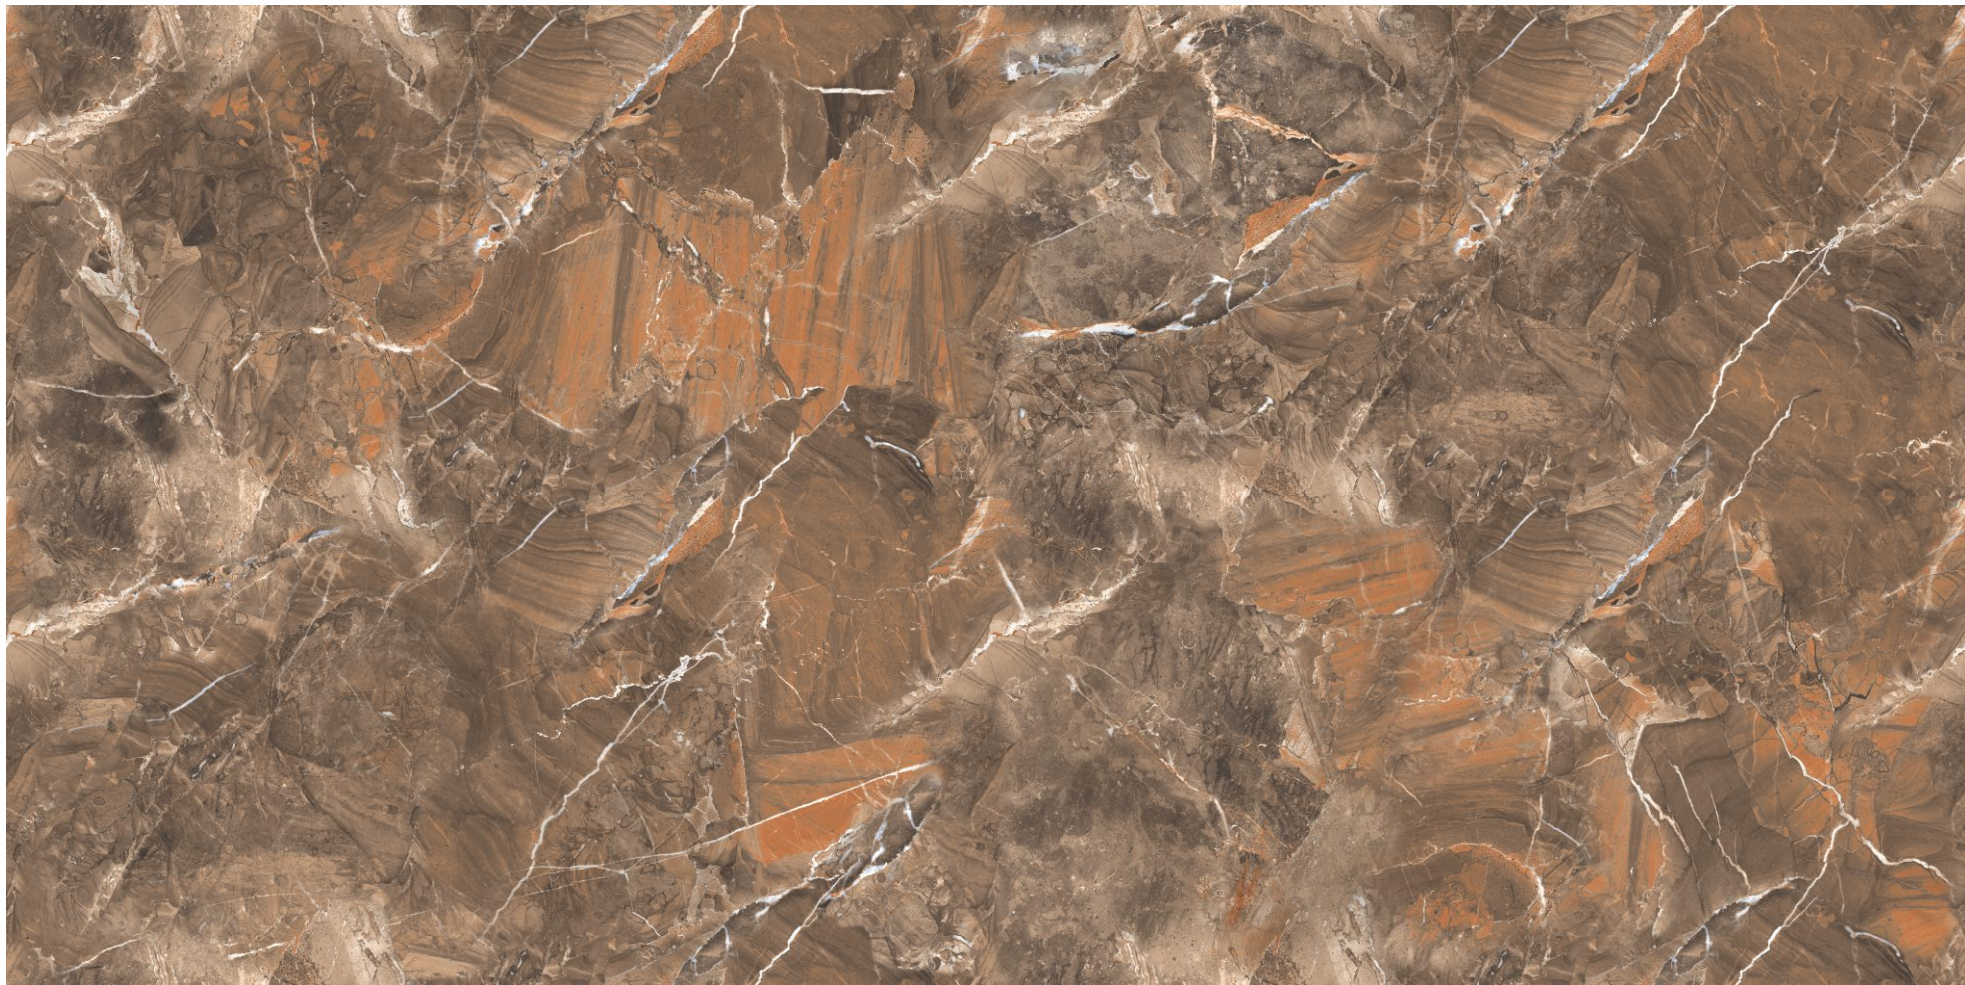

MAGNIFIC

COLLECTION