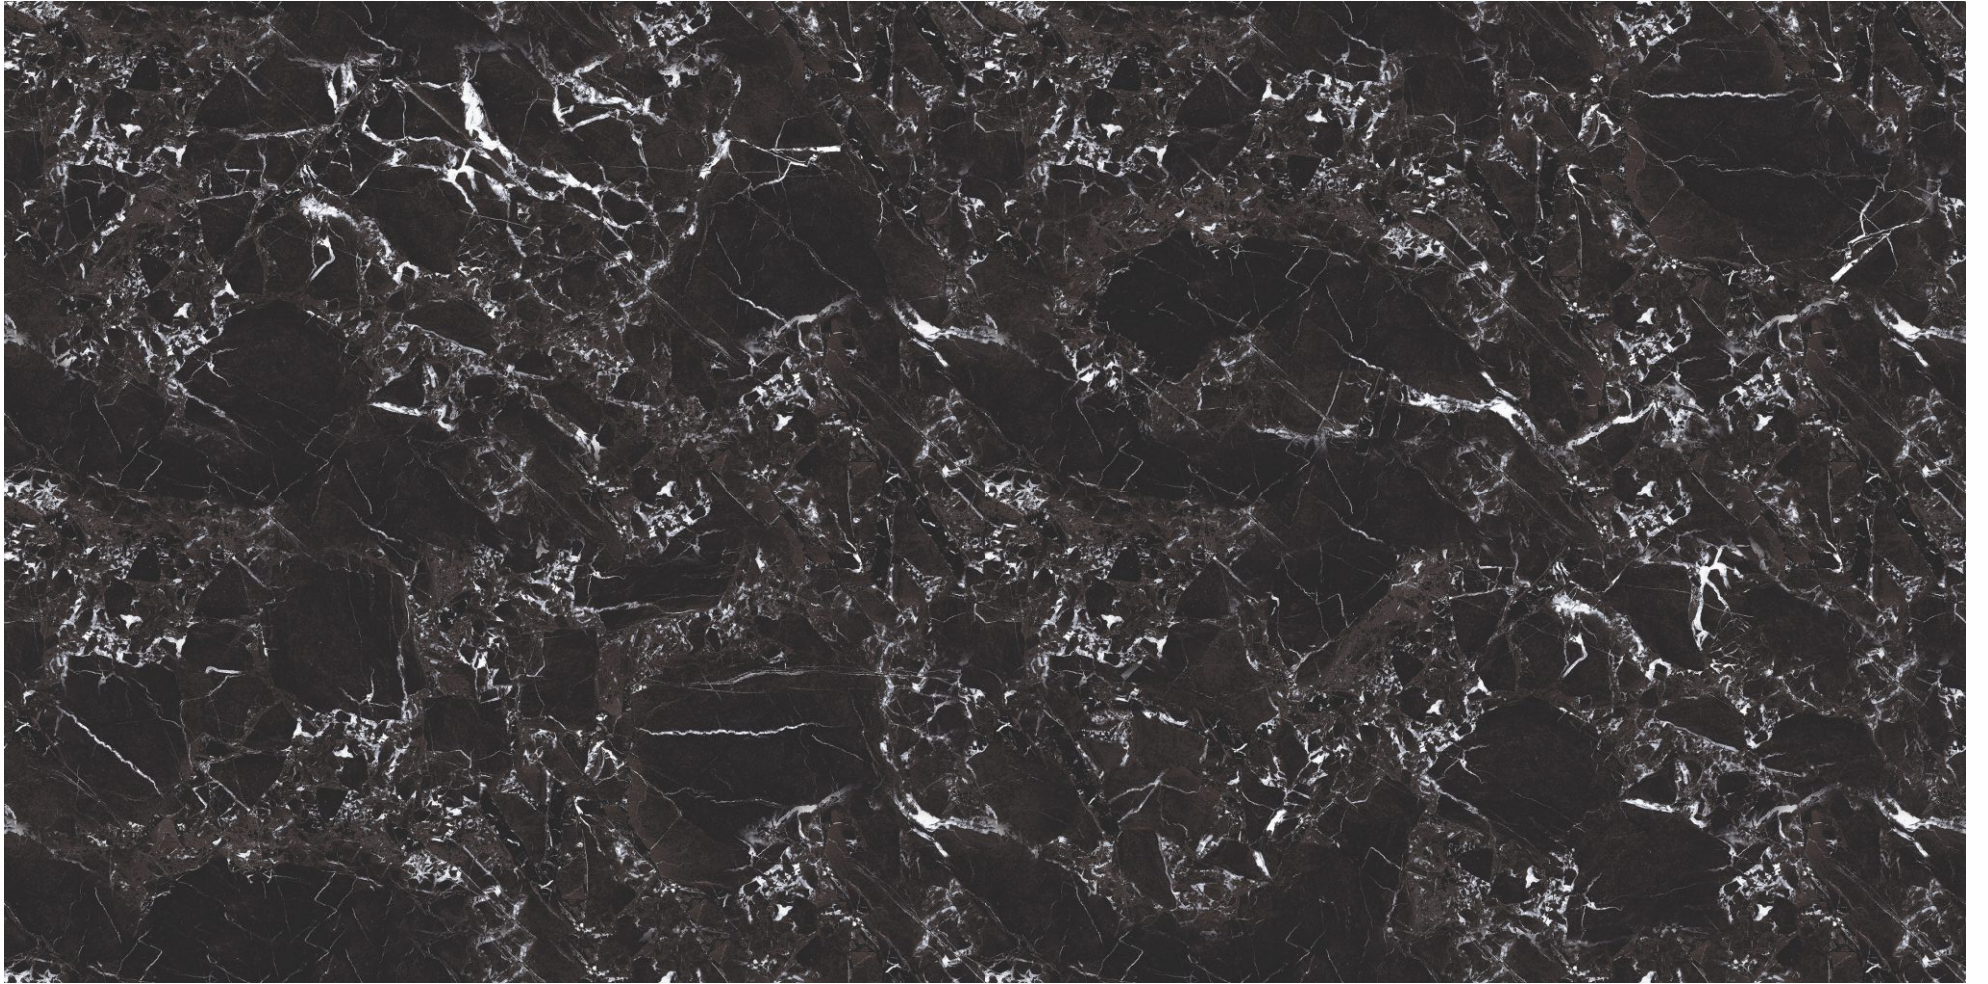

MAGNIFIC
COLLECTION