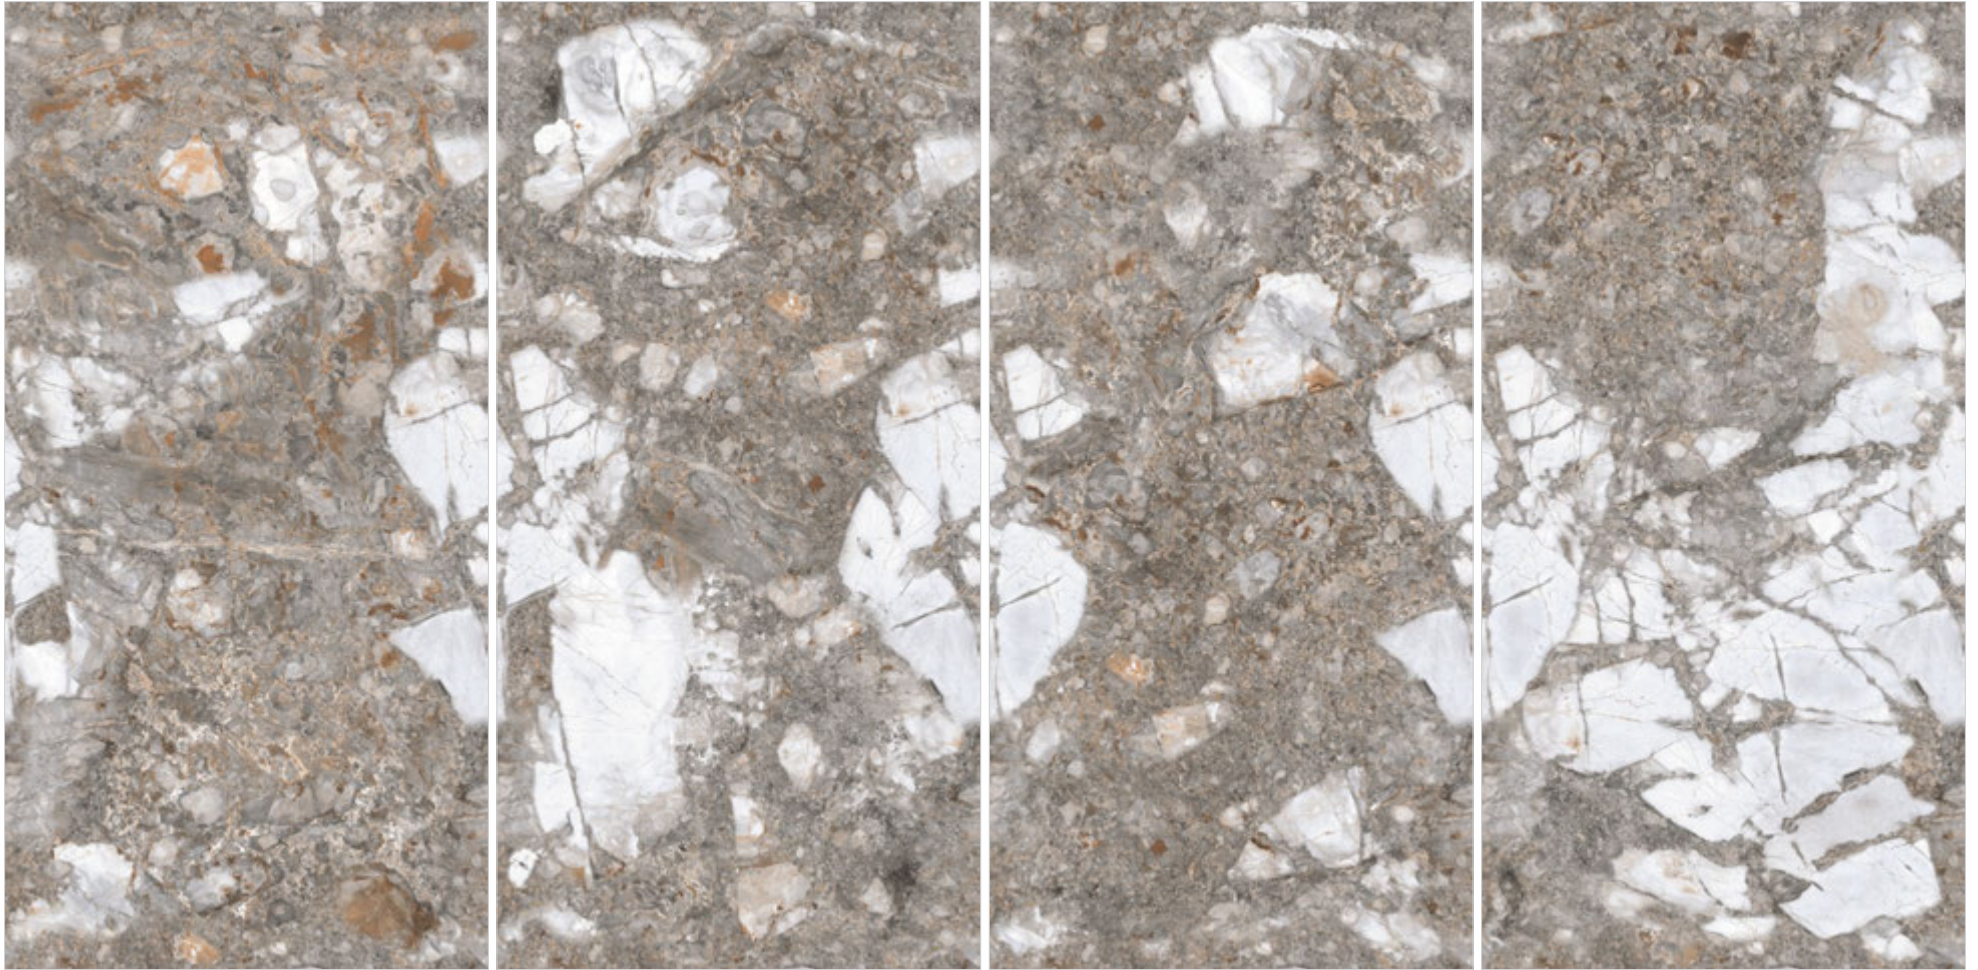

MAGNIFIC
COLLECTION

—
600x1200mm

CARACUS COFFEE

MAGNIFIC
COLLECTION

COLONIAL GREY

GLOSSY FINISH

MAGNIFIC
COLLECTION

—
600x1200mm