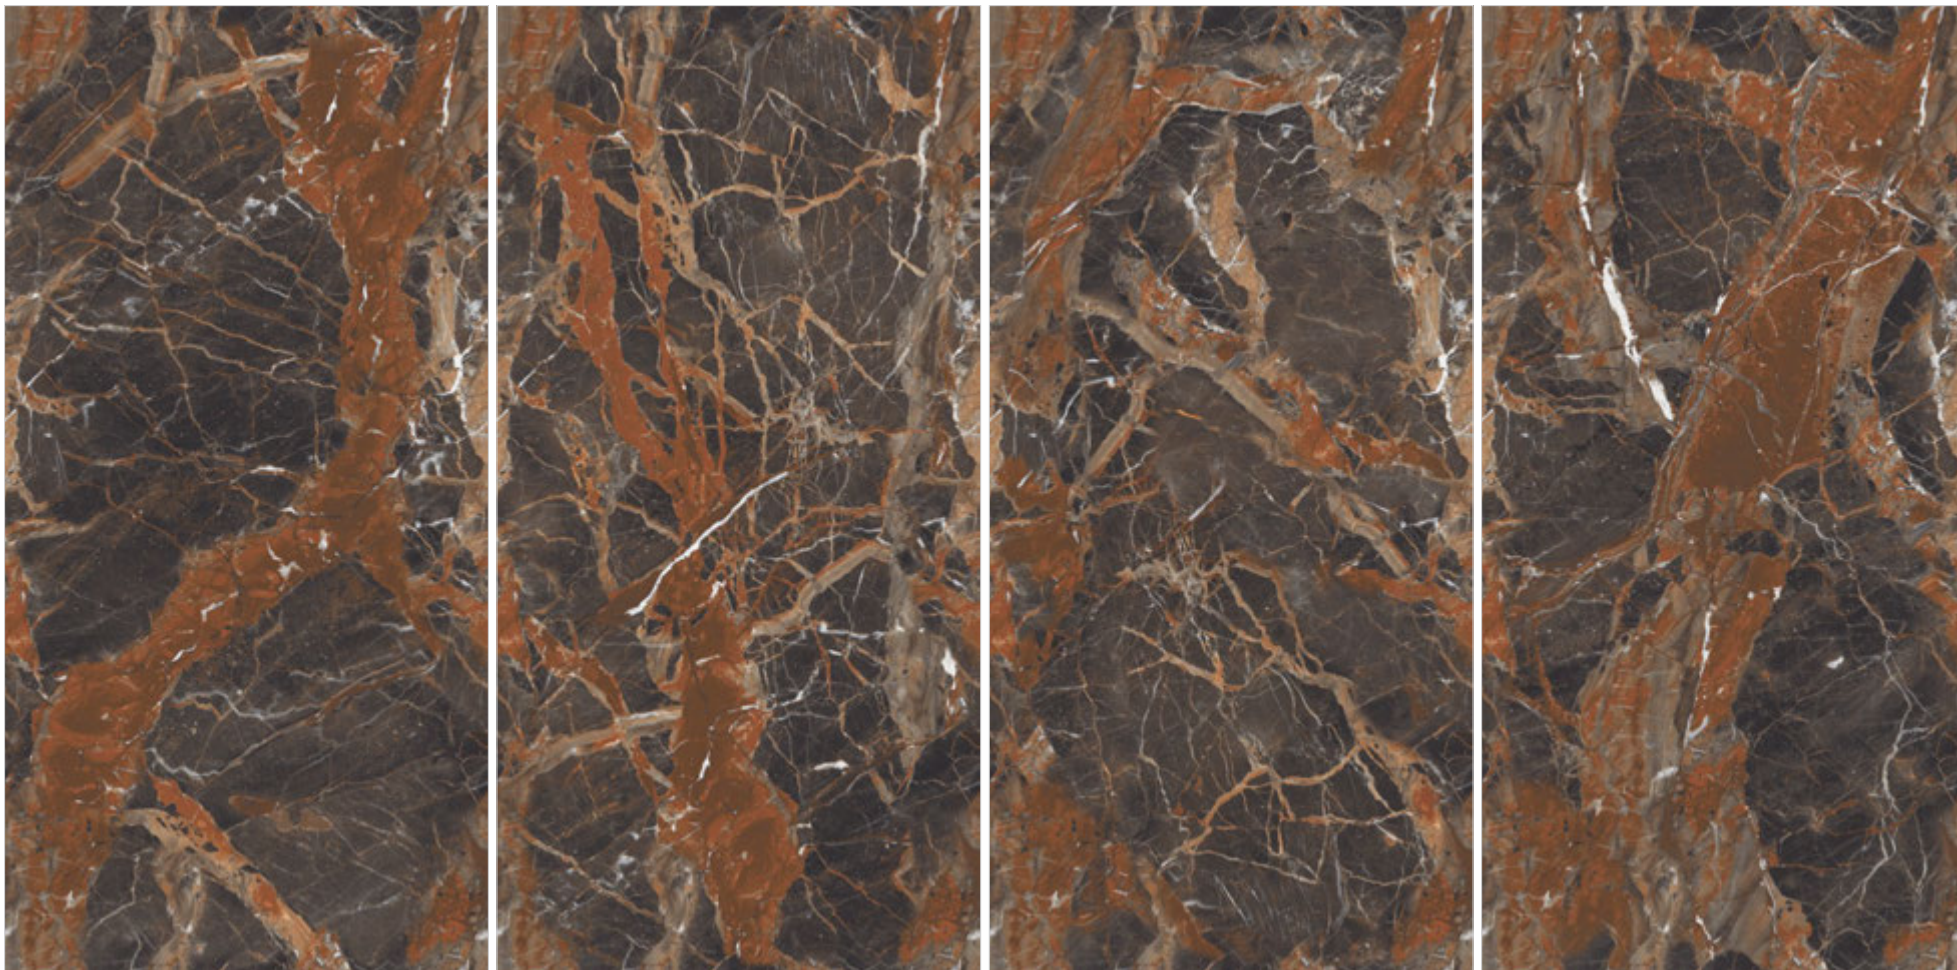

GLOSSY FINISH

MAGNIFIC
COLLECTION

—
600x1200mm

ESCLATE STATUARIO

MAGNIFIC
COLLECTION

ESTRADA DARK

GLOSSY FINISH

MAGNIFIC
COLLECTION