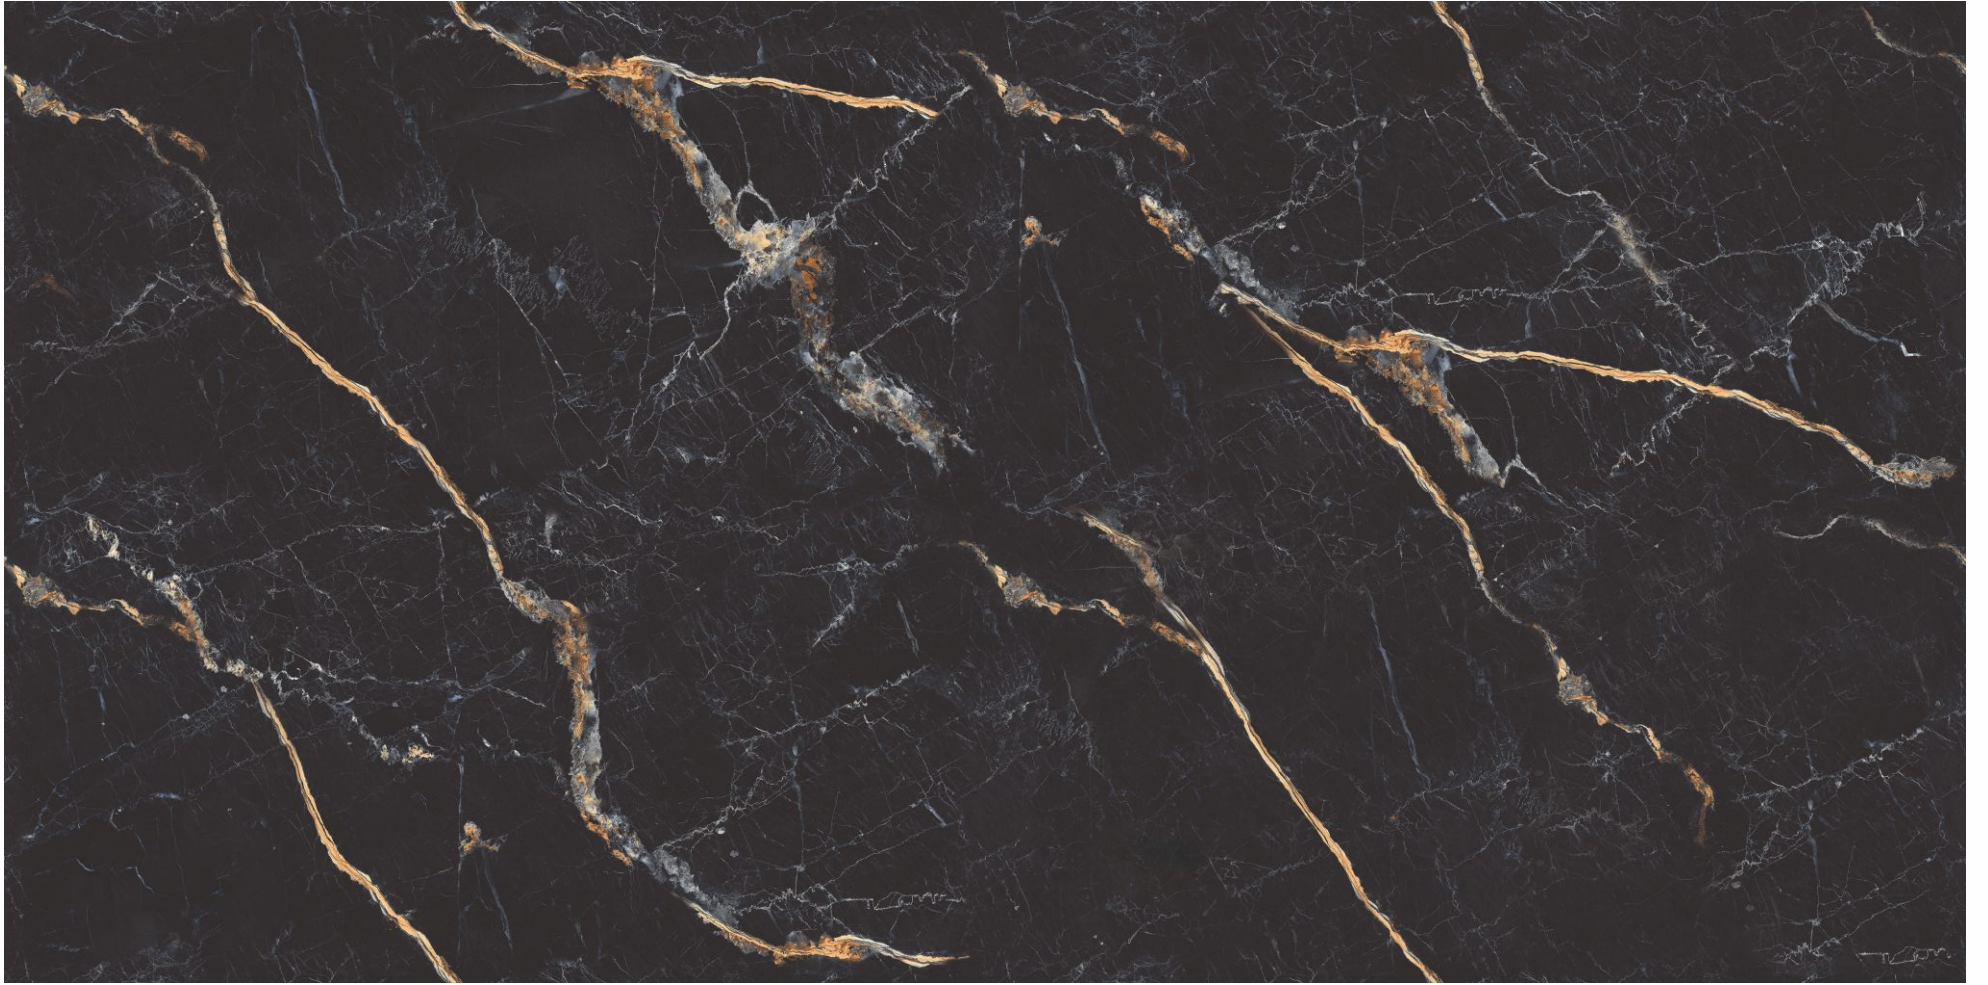

COLONIAL GREY

MAGNIFIC
COLLECTION

CRASH BEIGE

GLOSSY FINISH

MAGNIFIC
COLLECTION

—
600x1200mm

CRASH BEIGE

MAGNIFIC