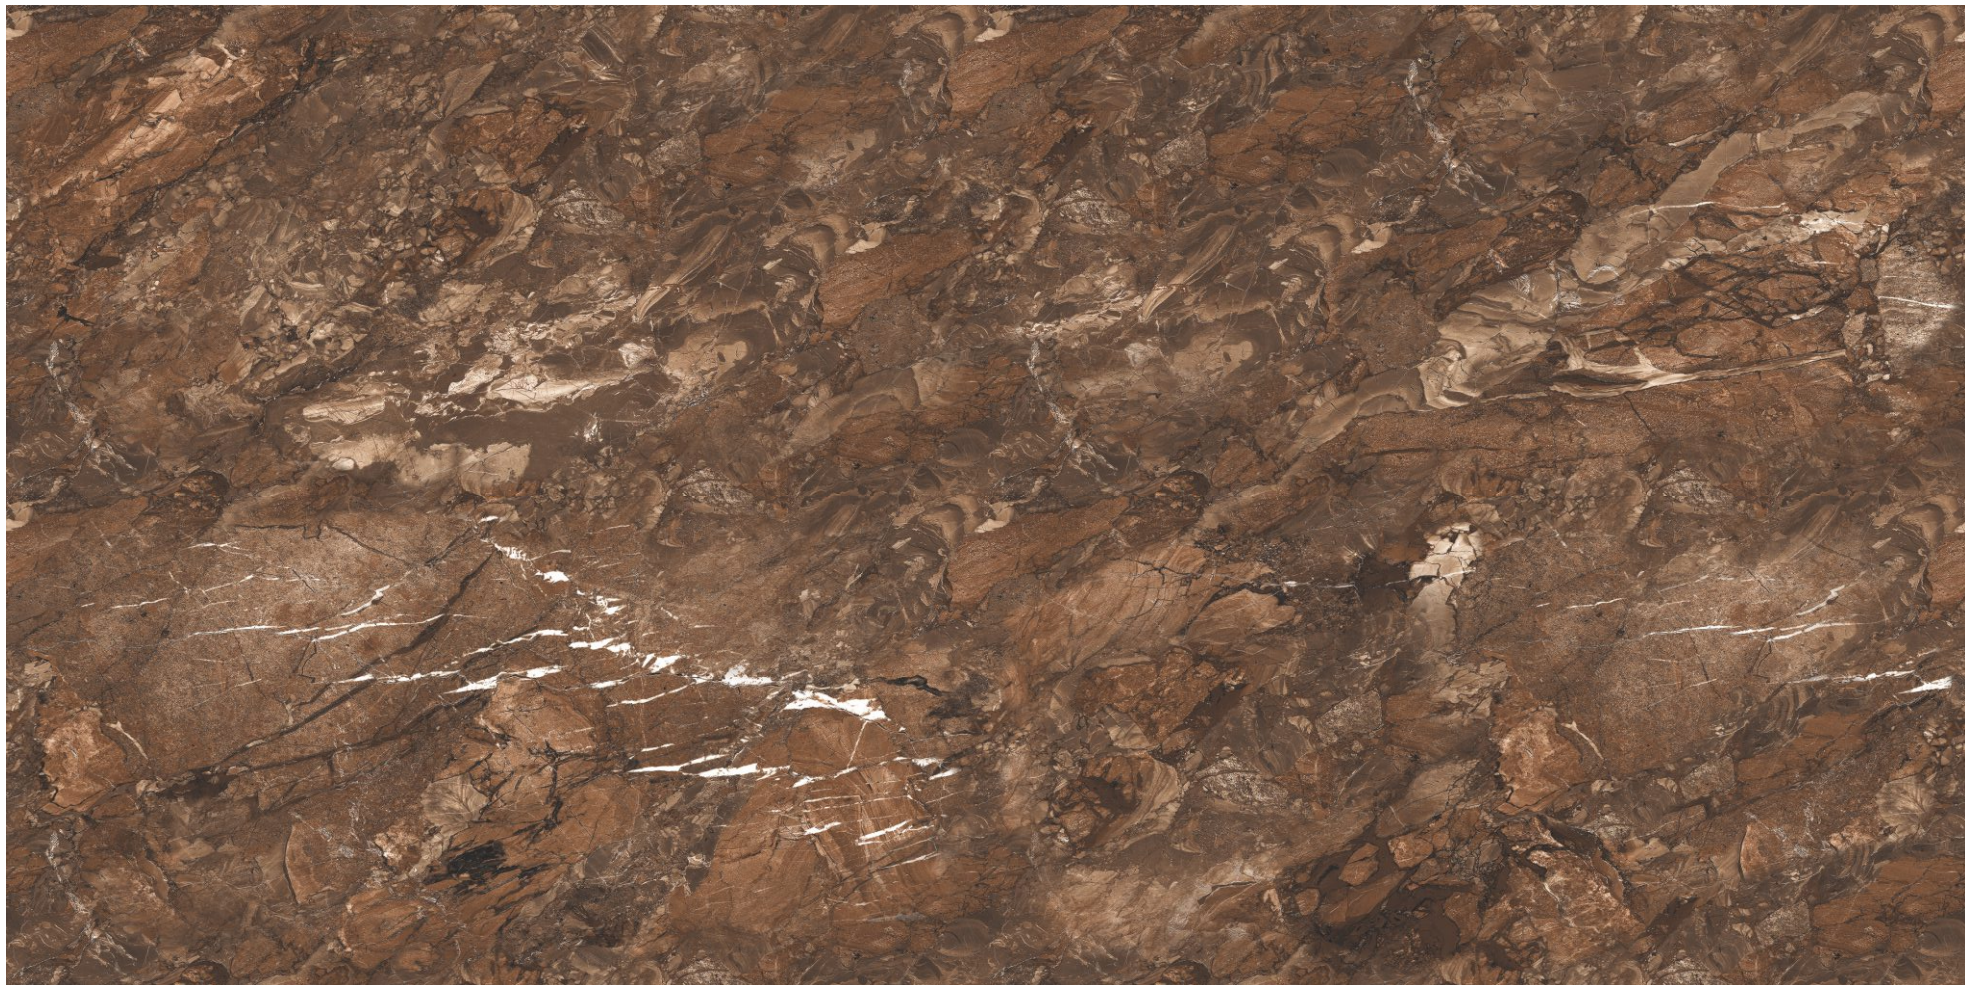

MAGNIFIC

COLLECTION