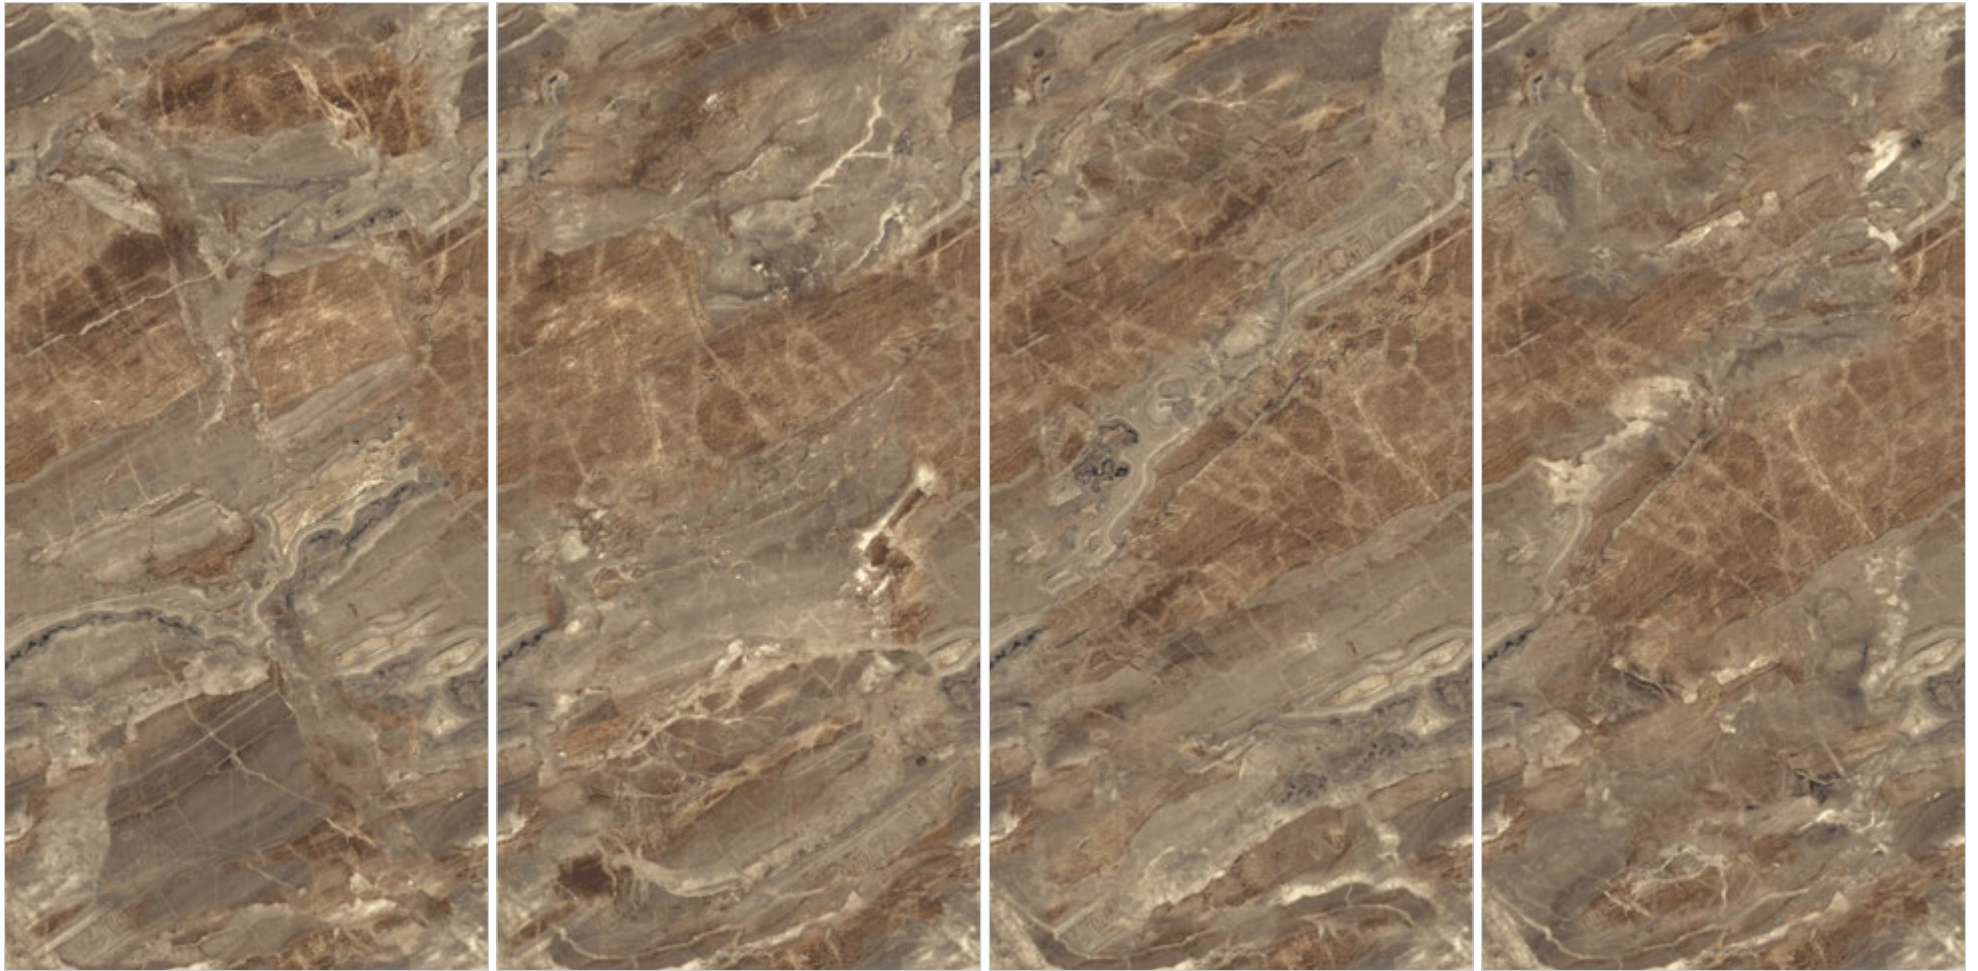

GLOSSY FINISH

MAGNIFIC
COLLECTION

—
600x1200mm

CALACATTA LUXE

MAGNIFIC

COLLECTION

CARACUS COFFEE

GLOSSY FINISH