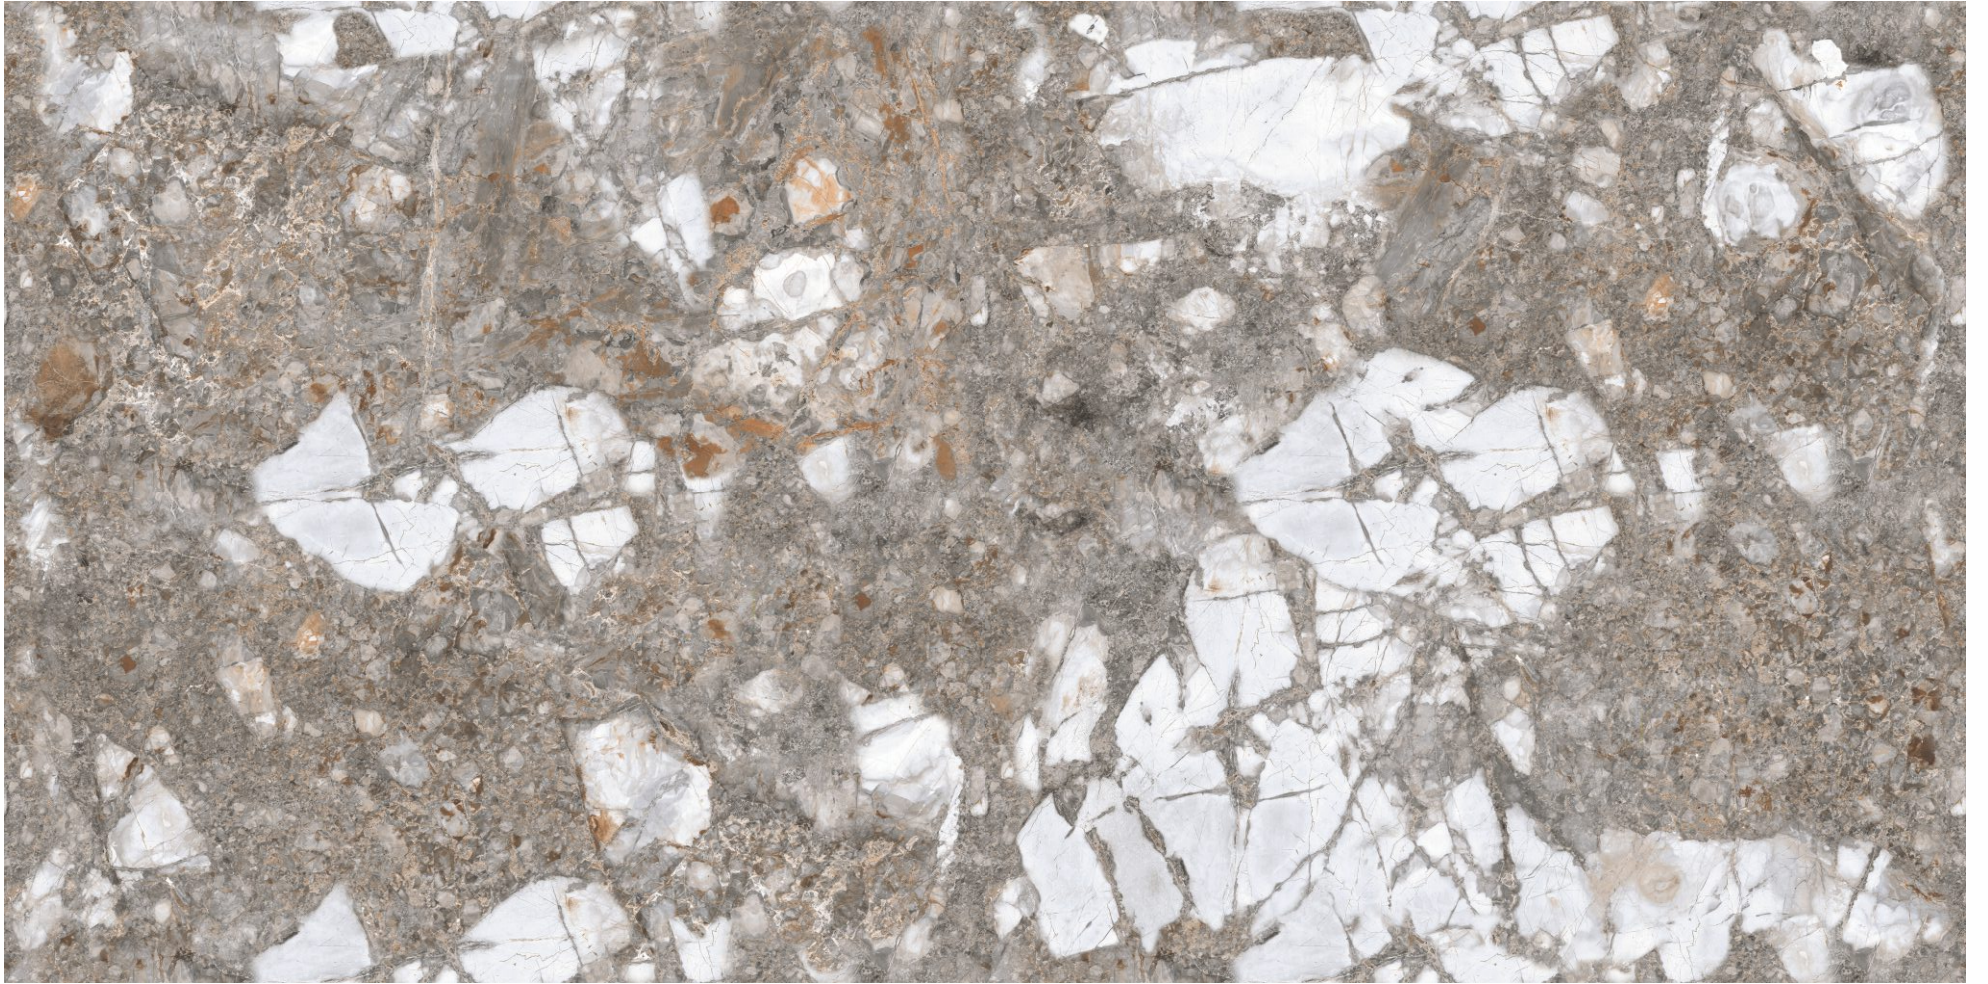

MAGNIFIC
COLLECTION

—
600x1200mm

CARACUS COFFEE

MAGNIFIC
COLLECTION

COLONIAL GREY

GLOSSY FINISH

MAGNIFIC
COLLECTION

—
600x1200mm