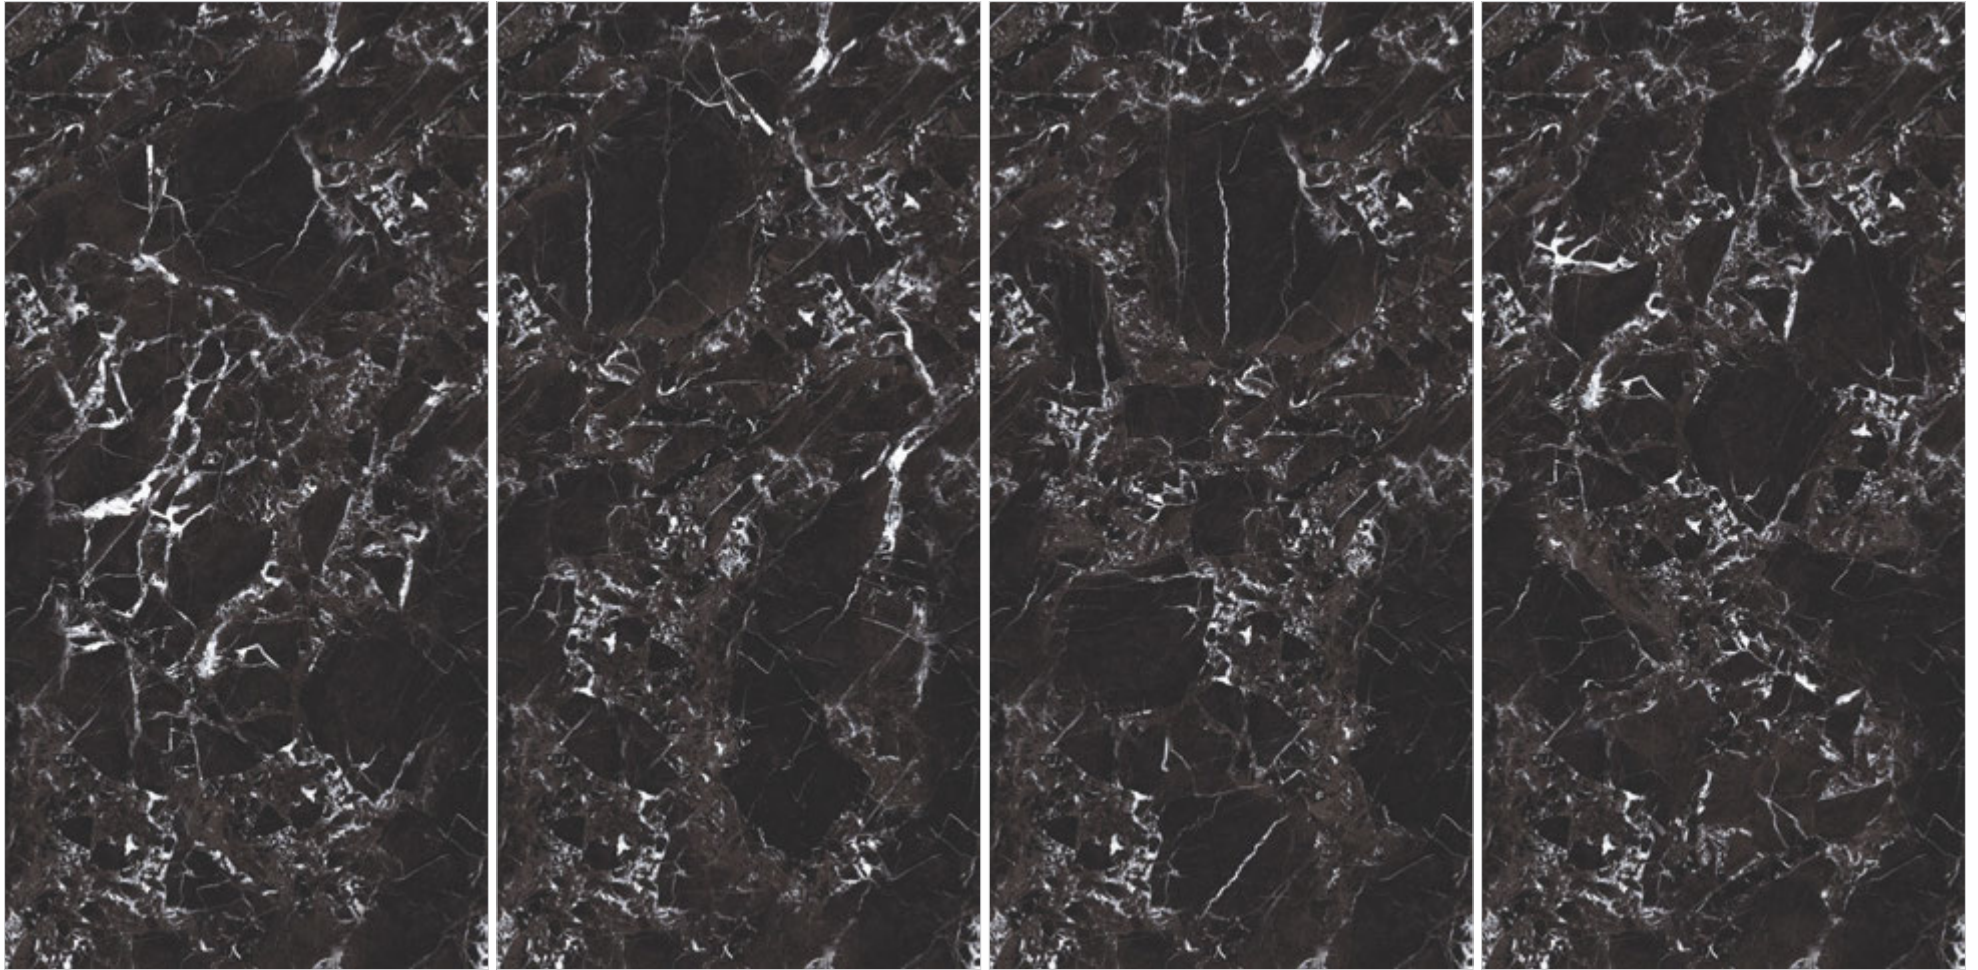

ANTOLIA BLACK

GLOSSY FINISH

MAGNIFIC
COLLECTION

—
600x1200mm