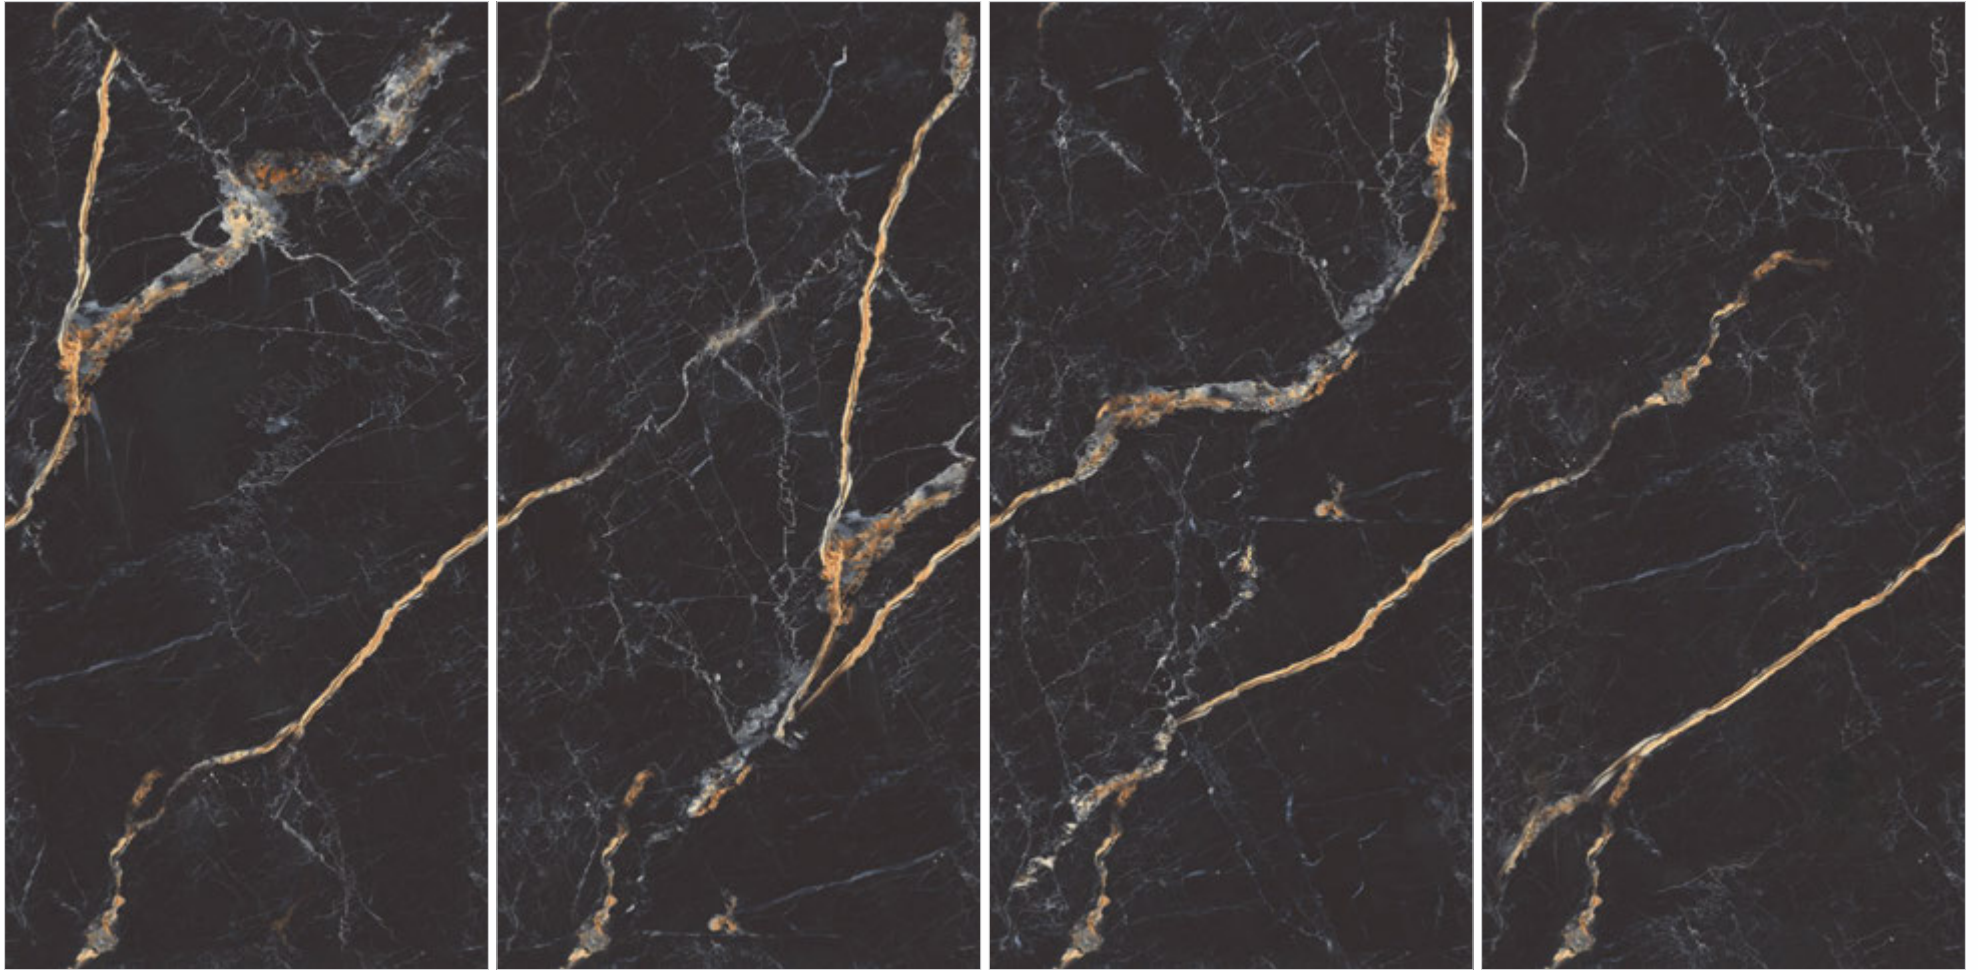

CZAR BLACK

GLOSSY FINISH

MAGNIFIC
COLLECTION

—
600x1200mm