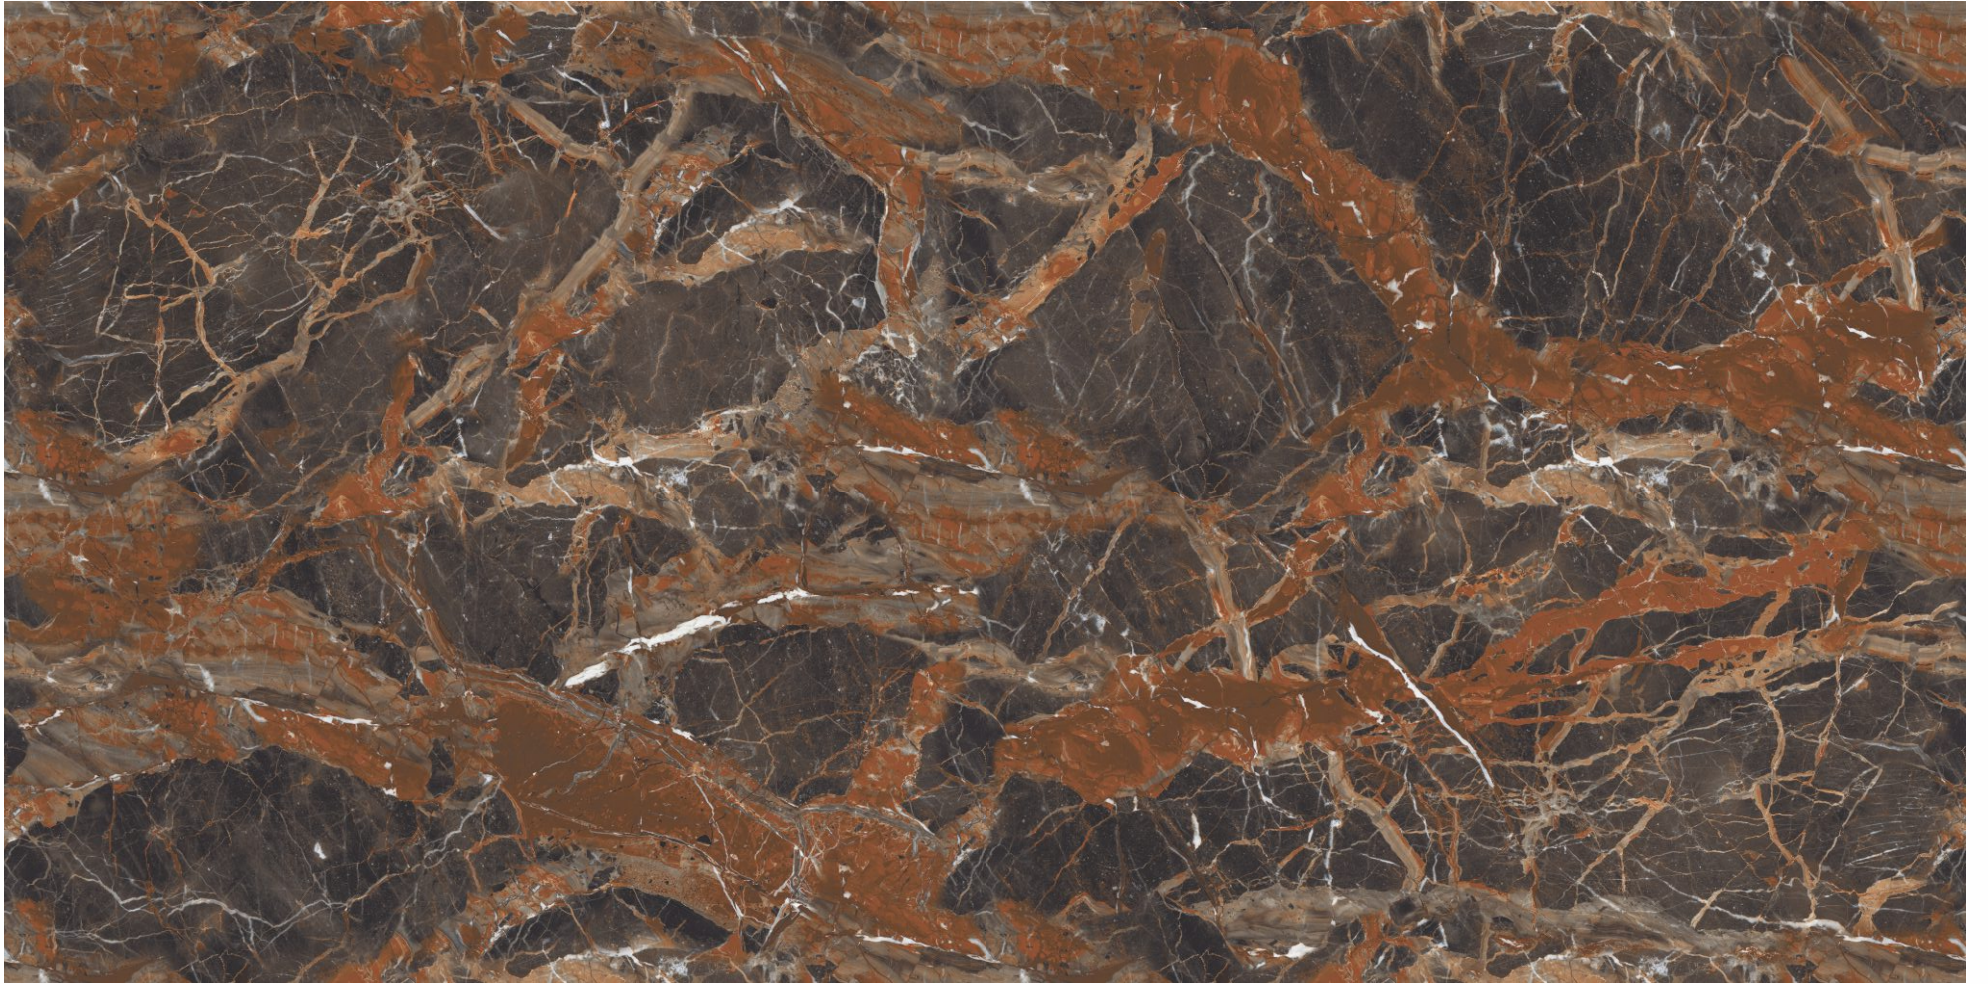

GLOSSY FINISH

MAGNIFIC
COLLECTION

—
600x1200mm

ESCLATE STATUARIO

MAGNIFIC
COLLECTION

ESTRADA DARK

GLOSSY FINISH

MAGNIFIC
COLLECTION