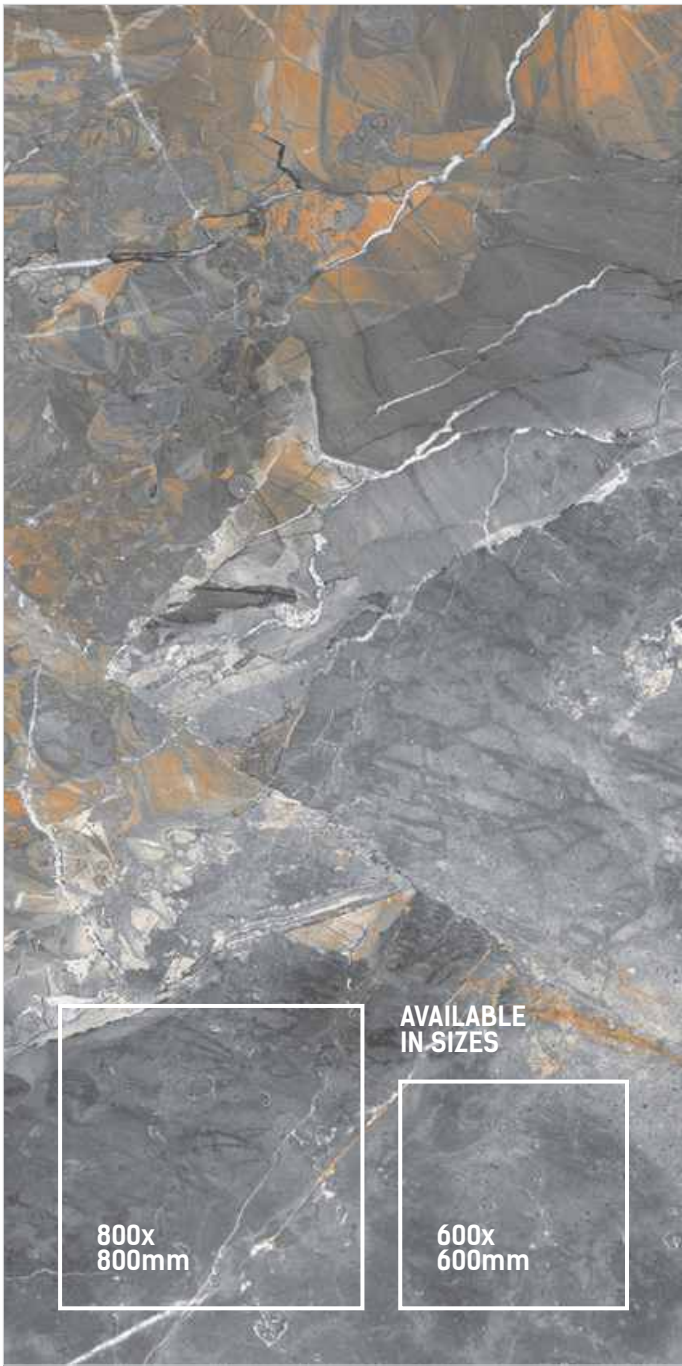

RANDOM
5

**AVANTA
NATURA**

SIZE
600x1200mm

THICKNESS
9mm

FINISH
HIGH GLOSS

RANDOM
5

AVAILABLE
IN SIZES

800x
800mm