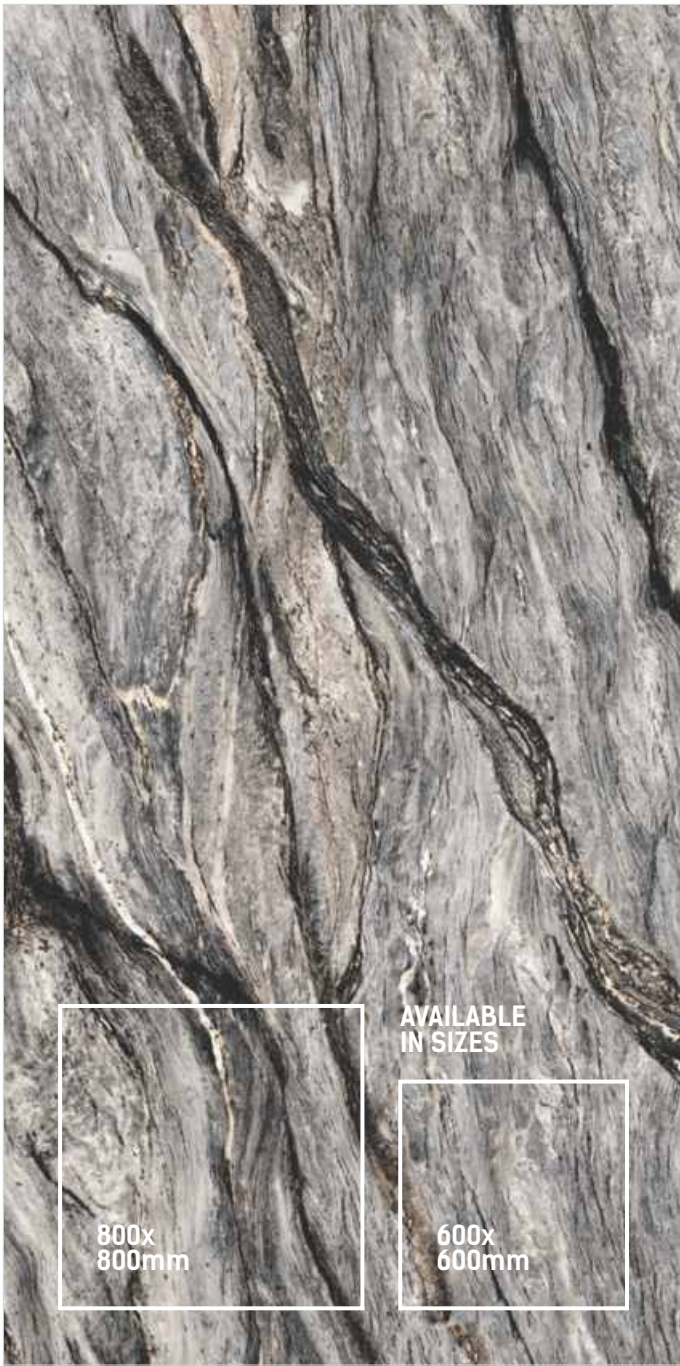

**LOUISE
WHITE**

**SIZE
600x1200mm**

**THICKNESS
9mm**

**FINISH
HIGH GLOSS**

**RANDOM
4**

AVAILABLE
IN SIZES

800x
800mm

600x
600mm