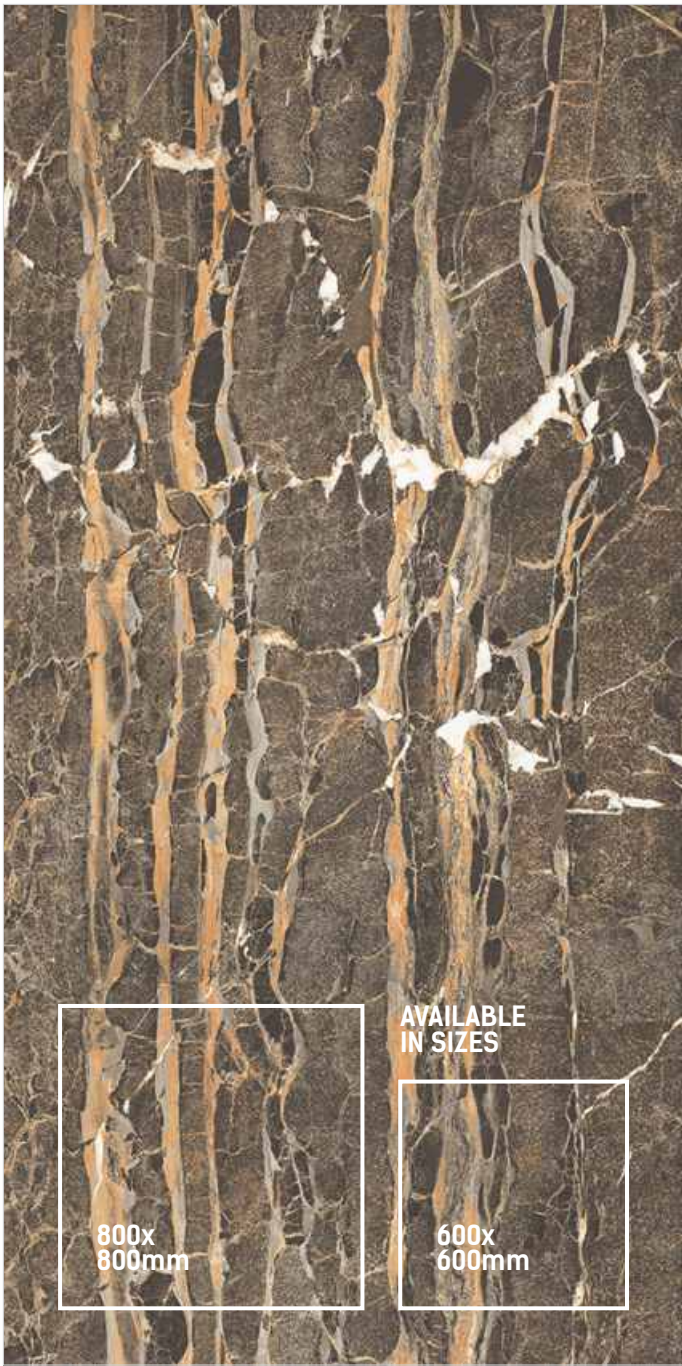

**FLORIDA
BROWN**

SIZE
600x1200mm

THICKNESS
9mm

FINISH
HIGH GLOSS

RANDOM
3

AVAILABLE
IN SIZES

800x
800mm

600x
600mm