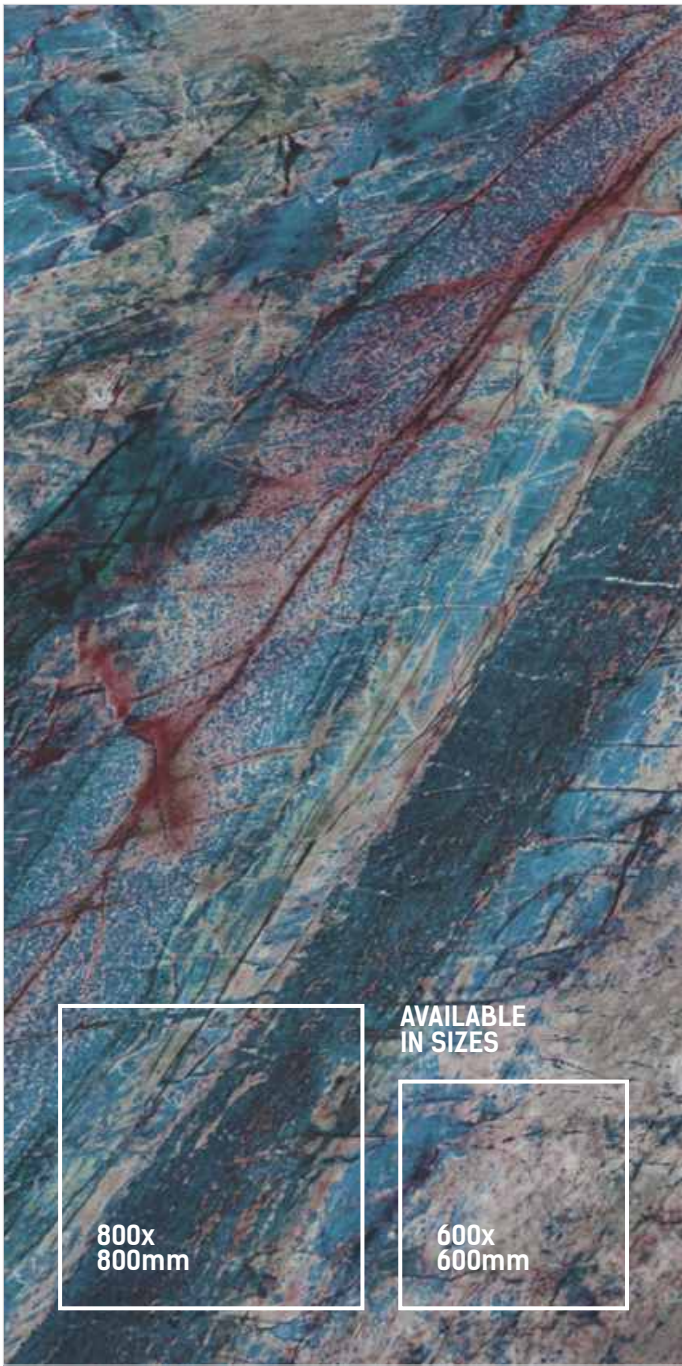

**OCEAN
BLUE**

SIZE
600x1200mm

THICKNESS
9mm

FINISH
HIGH GLOSS

RANDOM
5