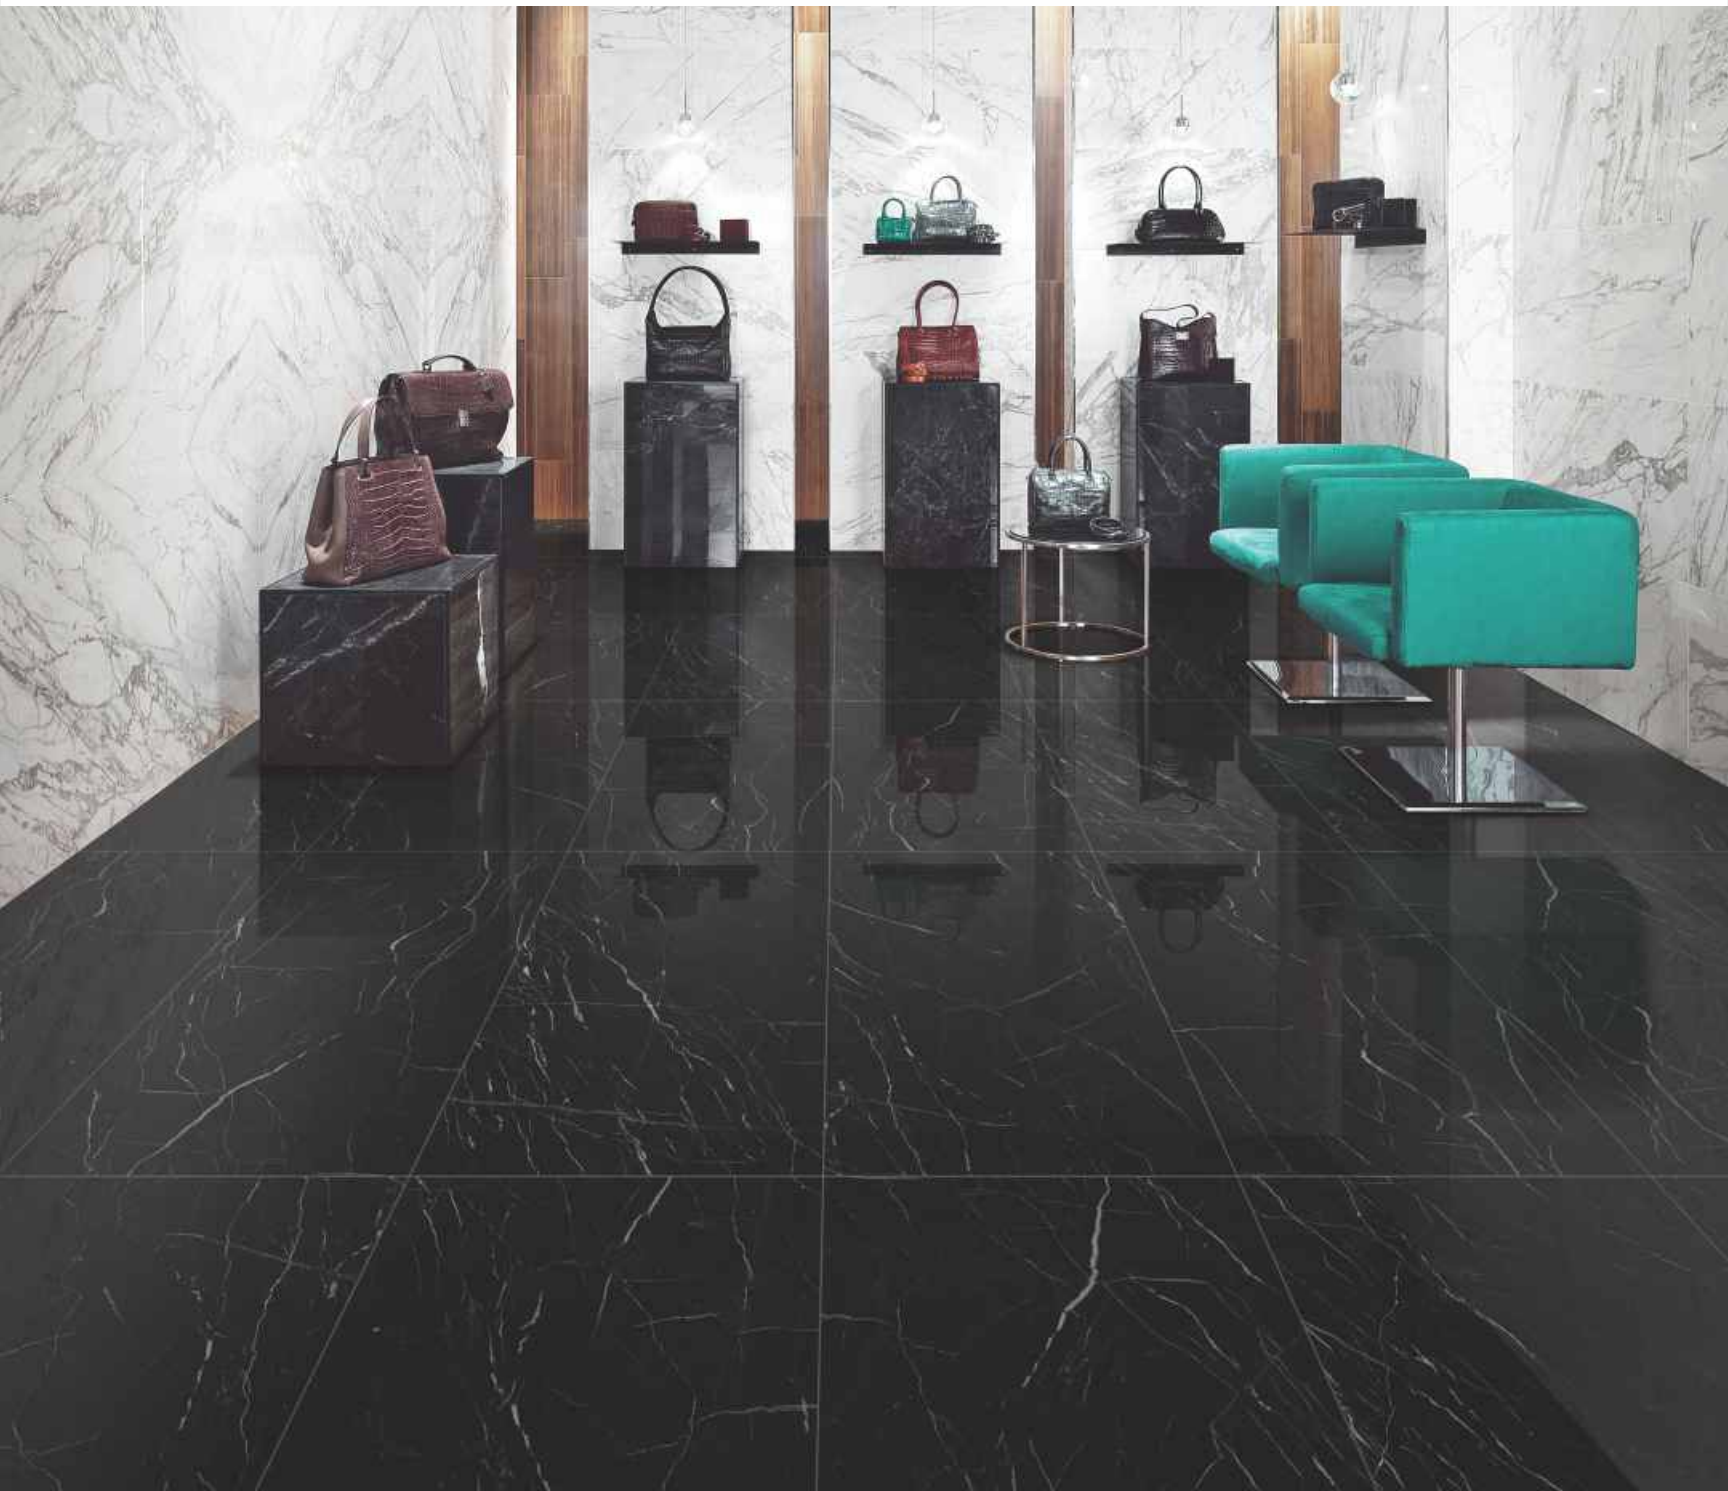

**BLEND
BLACK**

SIZE
600x1200mm

THICKNESS
9mm

FINISH
HIGH GLOSS

RANDOM
4