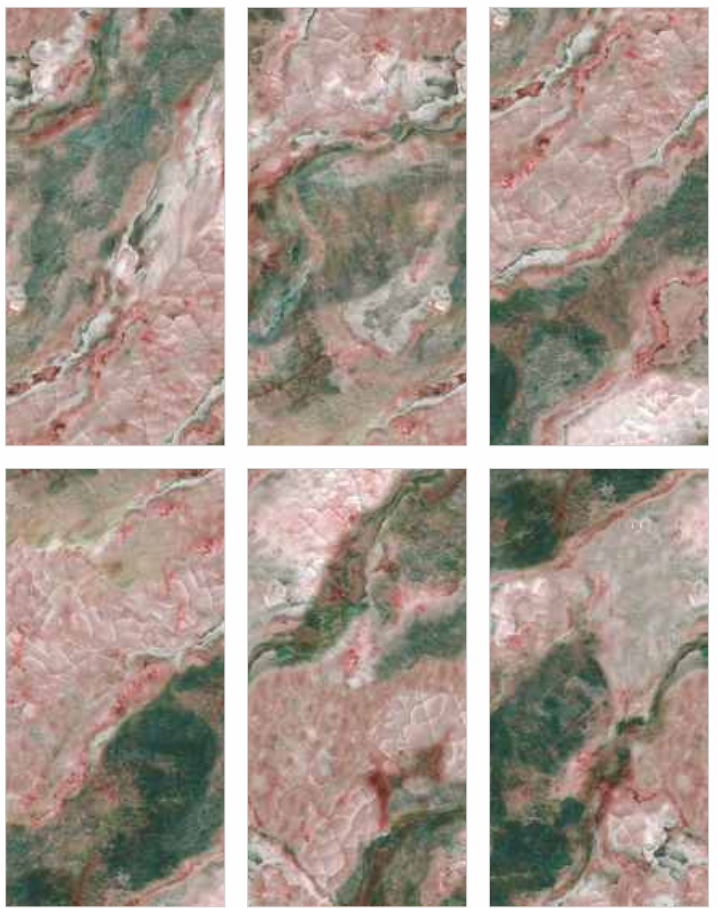

**COSMIC
RED**

SIZE
600x1200mm

THICKNESS
9mm

FINISH
HIGH GLOSS

RANDOM
6