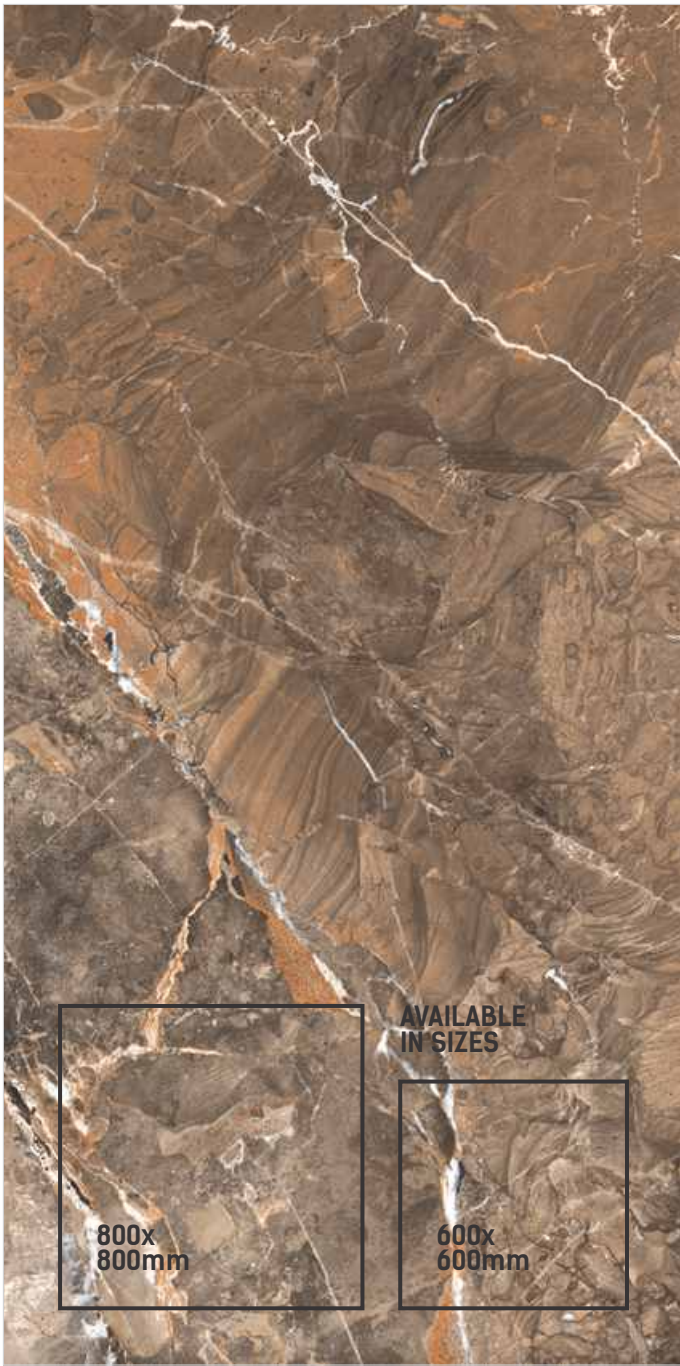

**AVANTA
BROWN**

SIZE
600x1200mm

THICKNESS
9mm

FINISH
HIGH GLOSS

RANDOM
5