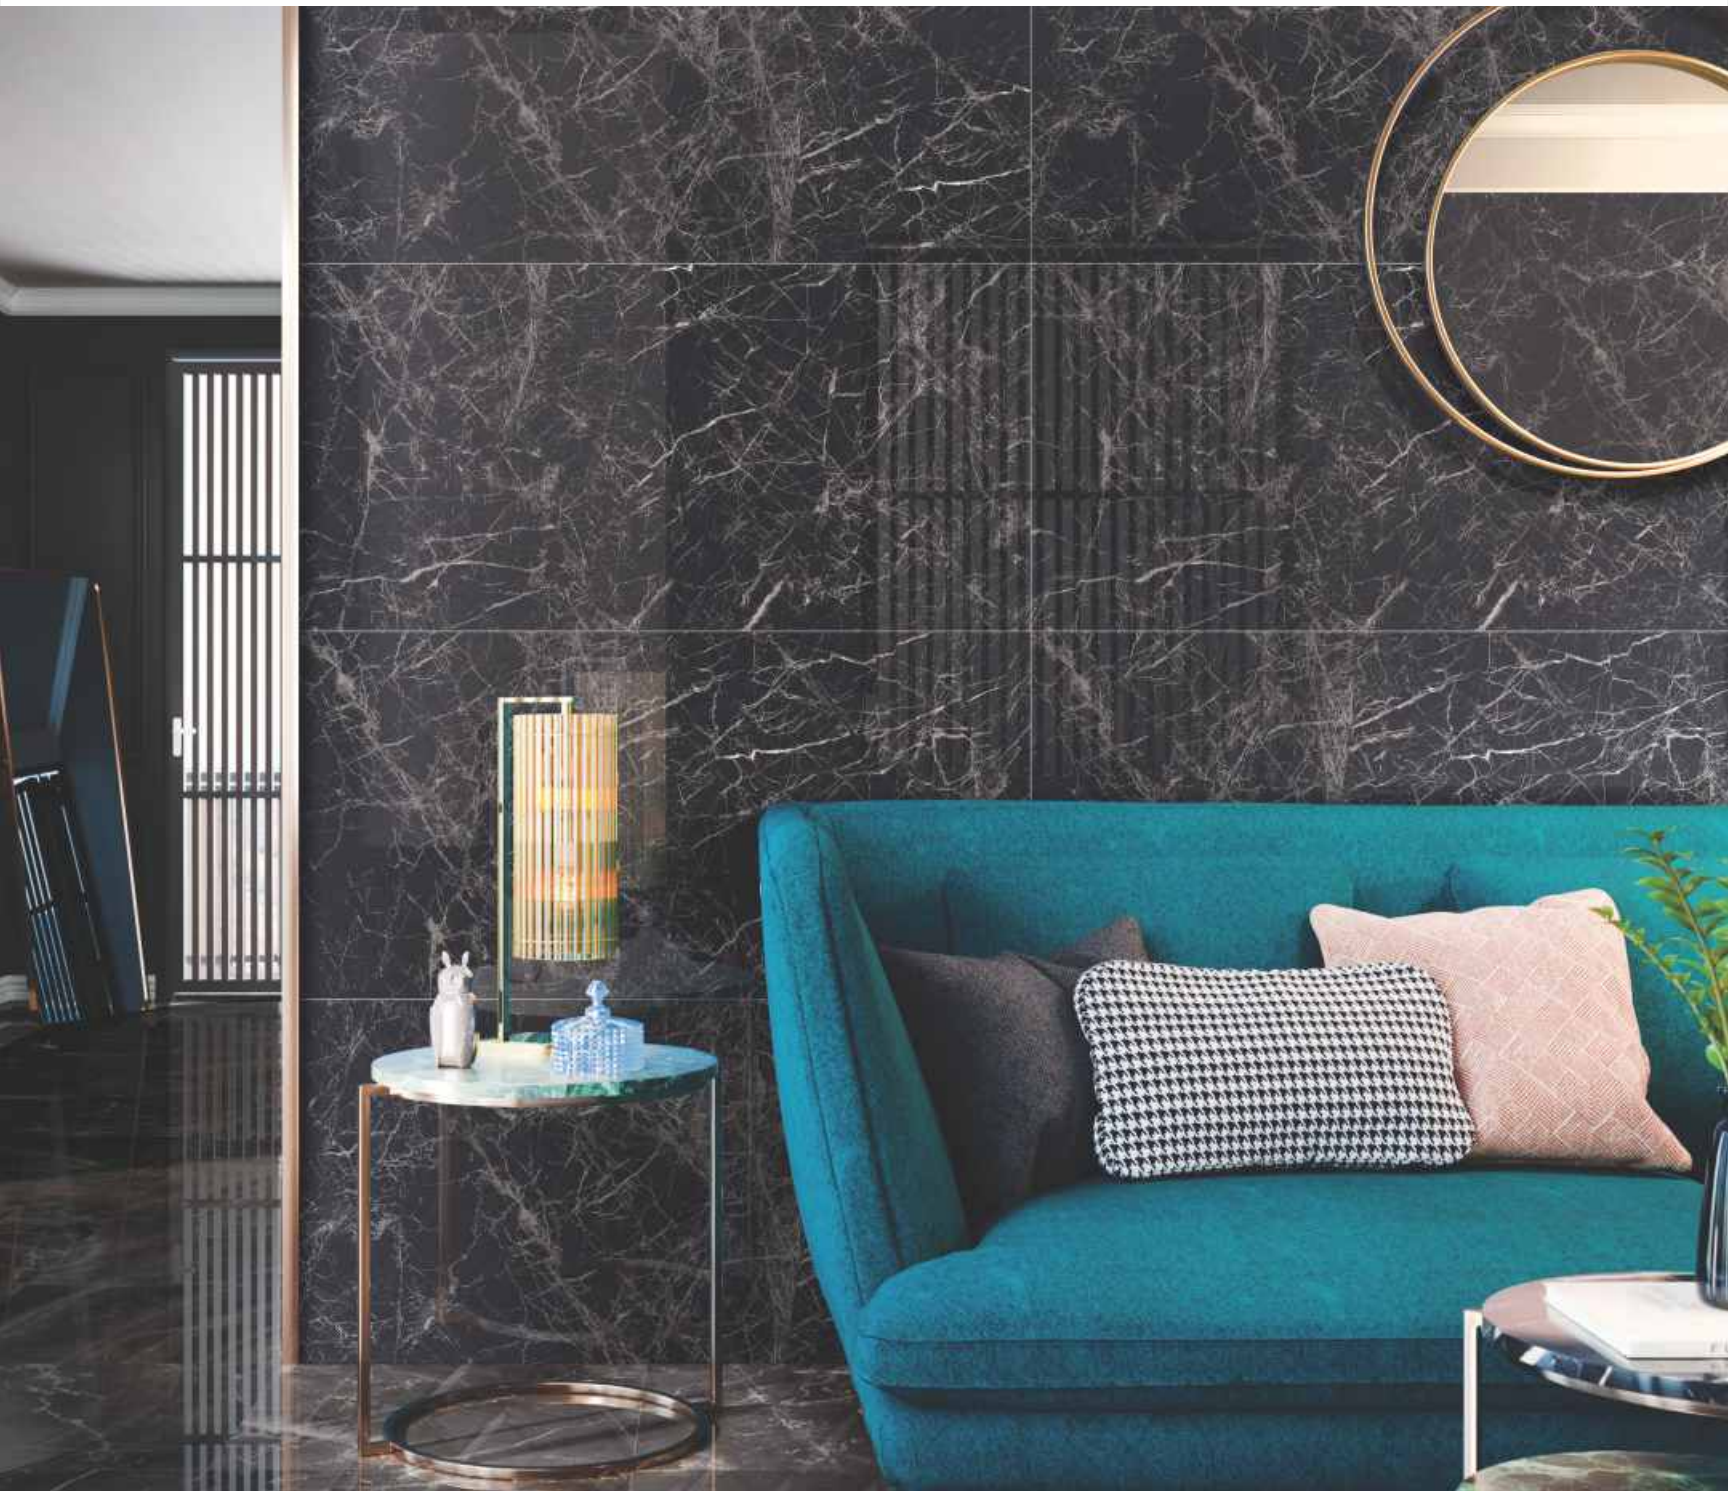

**VERMONT
NATURAL**

SIZE
600x1200mm

THICKNESS
9mm

FINISH
HIGH GLOSS

RANDOM
6

**VOLCANO
BLUE**

SIZE
600x1200mm

THICKNESS
9mm