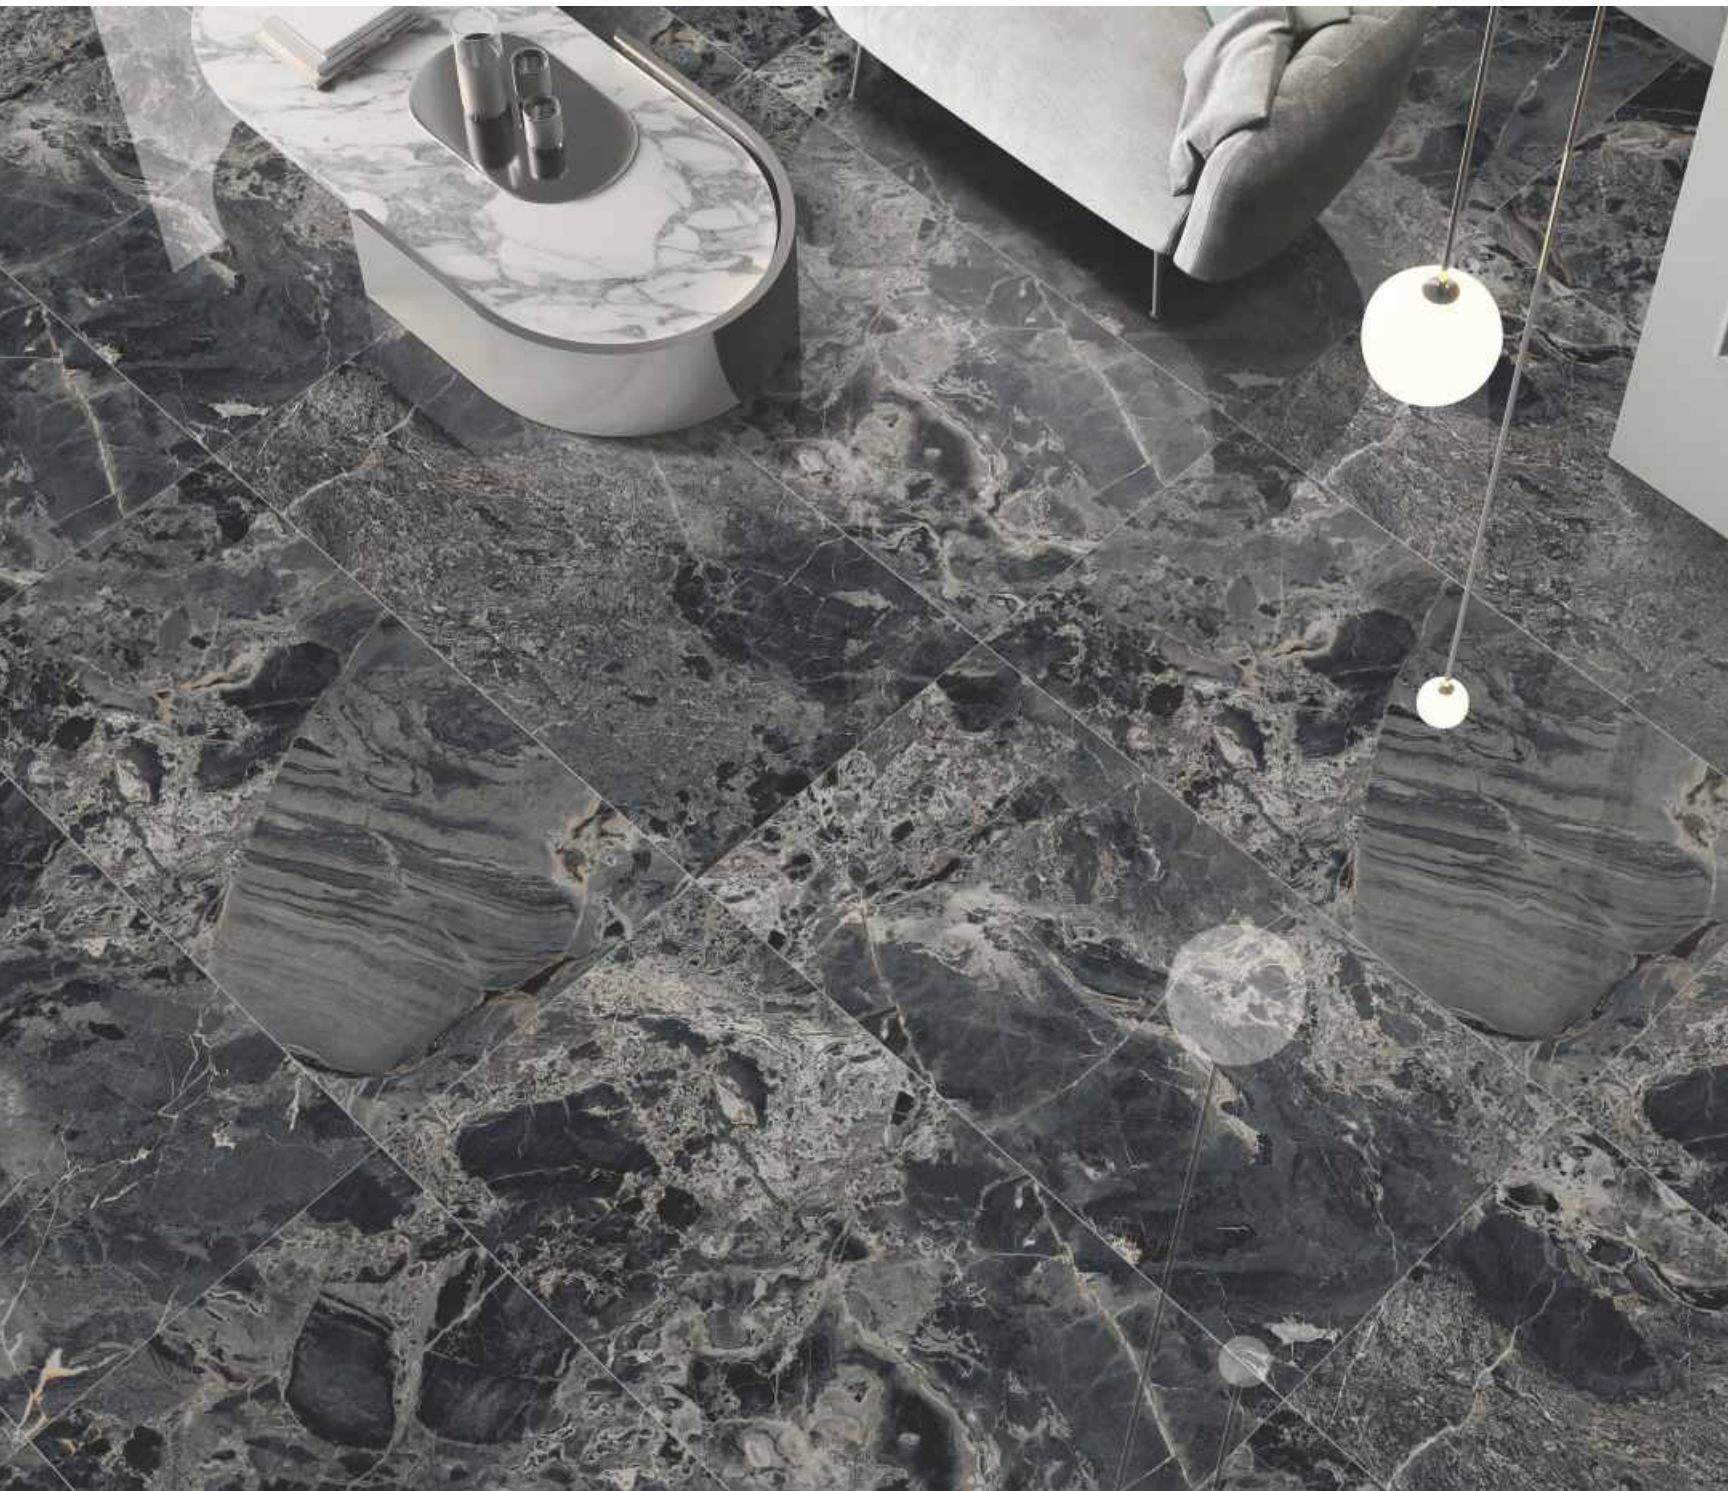

**BRONZE
SILVER**

SIZE
600x1200mm

THICKNESS
9mm

FINISH
HIGH GLOSS

RANDOM
6

AVAILABLE
IN SIZES

800x
800mm

600x
600mm