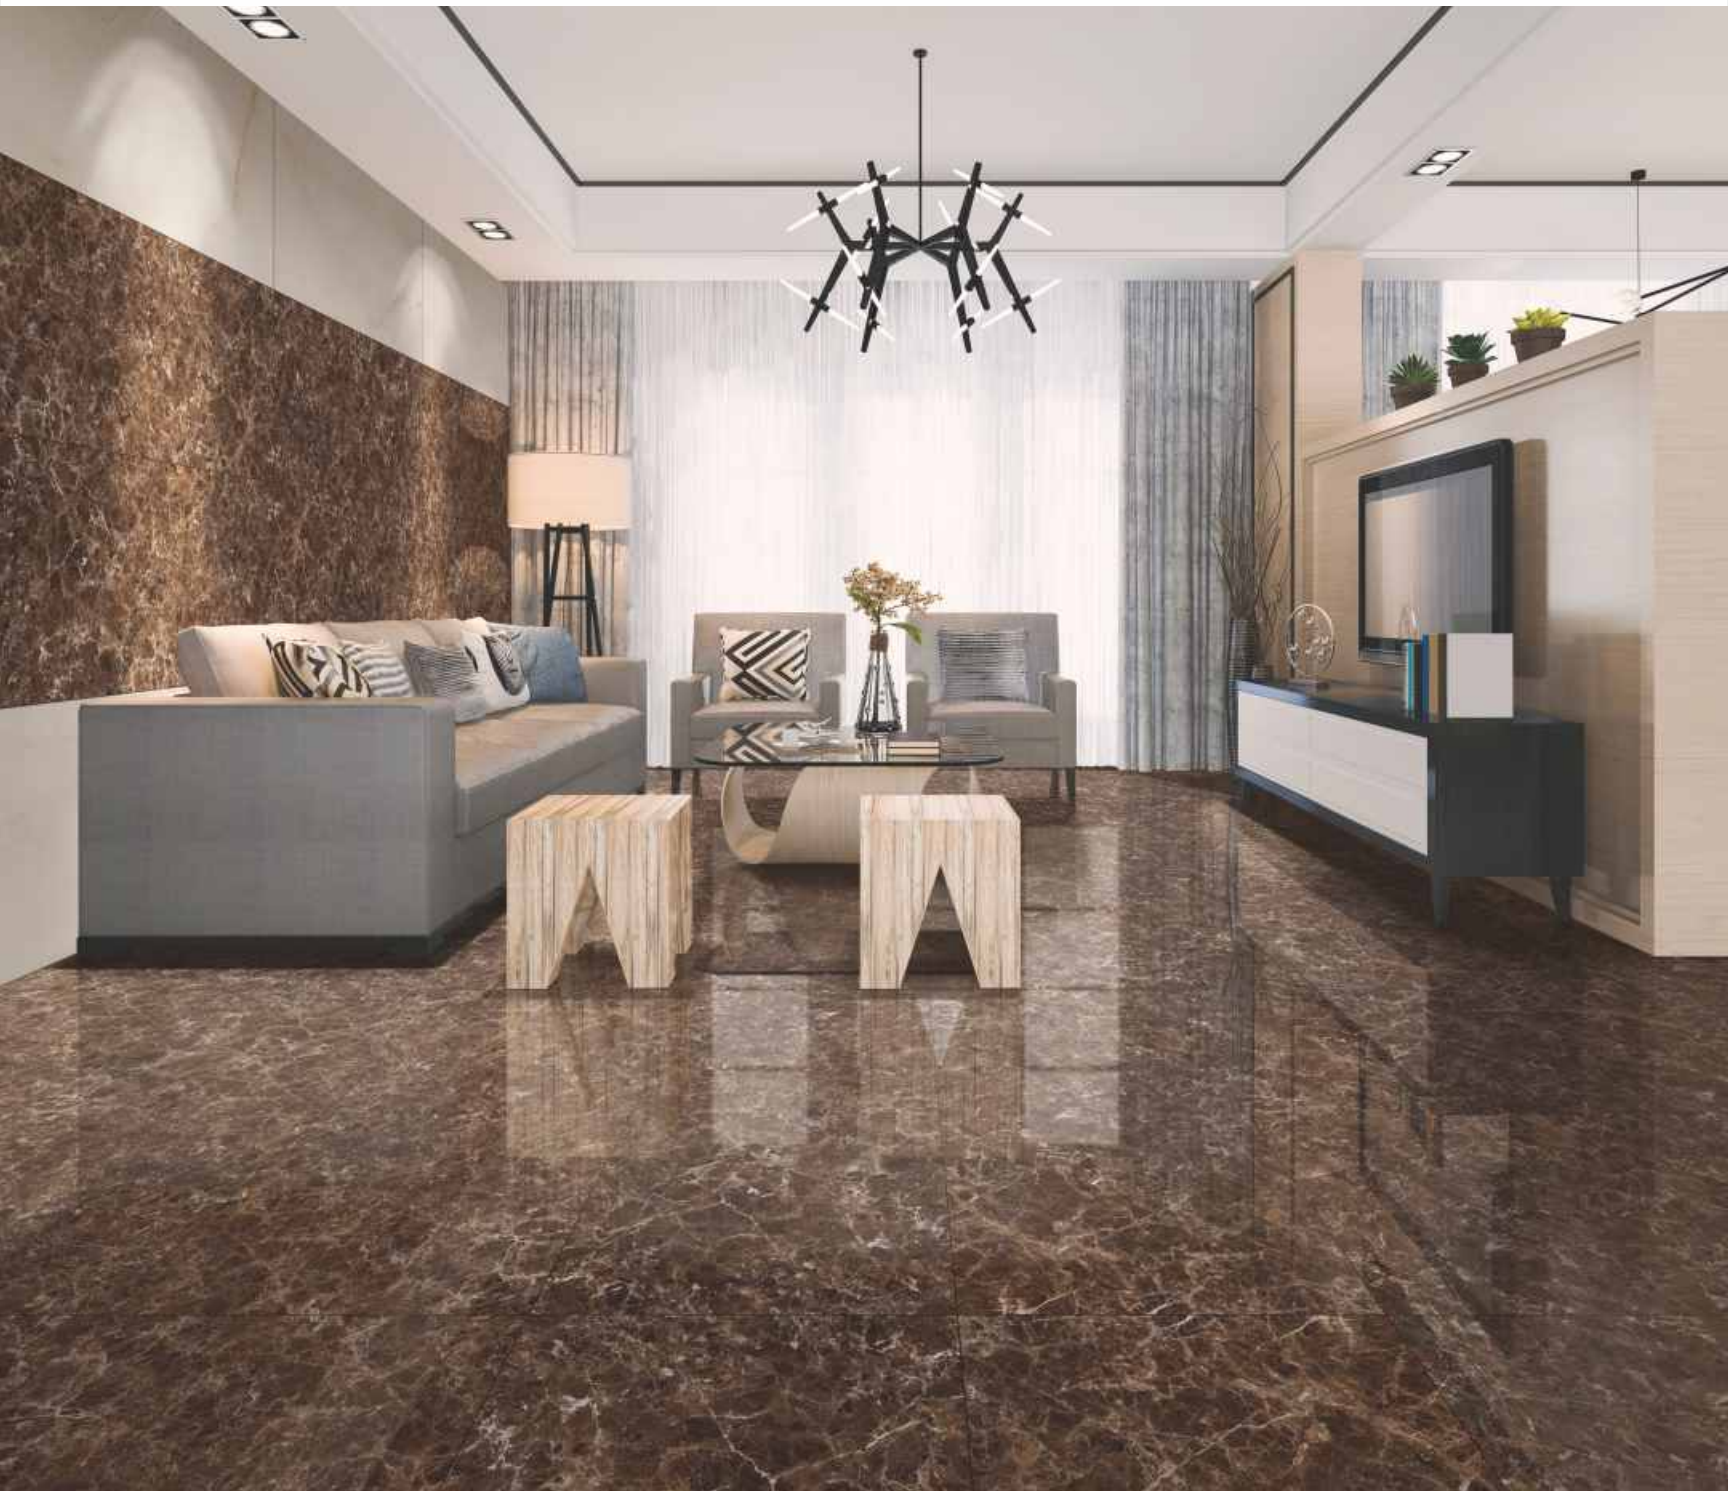

**EMPRADOR
BROWN**

SIZE
600x1200mm

THICKNESS
9mm

FINISH
HIGH GLOSS

RANDOM
2