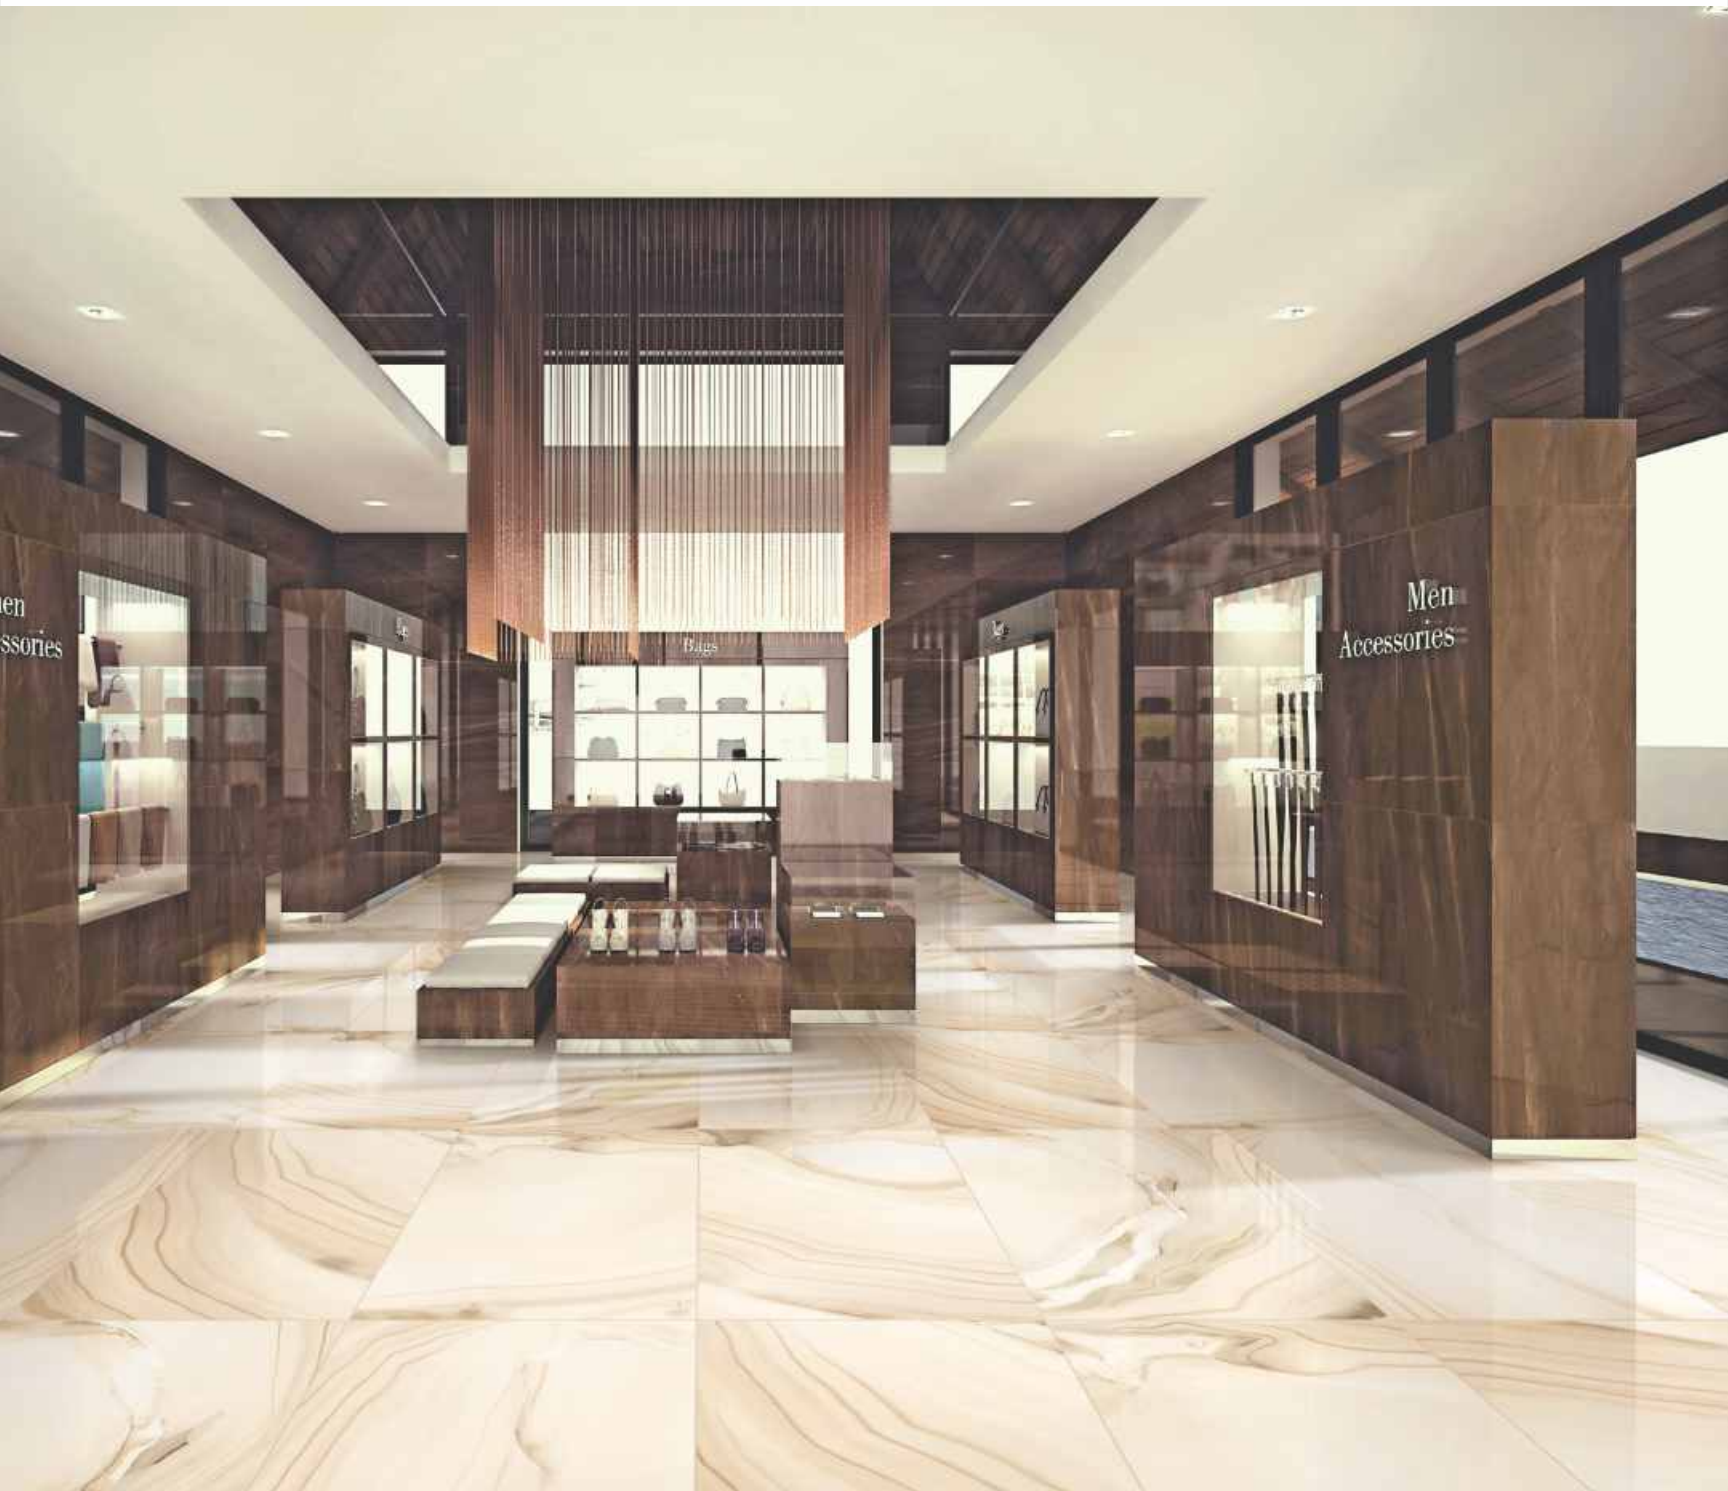

**ASTONIA
IVORY**

SIZE
600x1200mm

THICKNESS
9mm

FINISH
HIGH GLOSS

RANDOM
5

AVAILABLE
IN SIZES

800x
800mm

600x
600mm