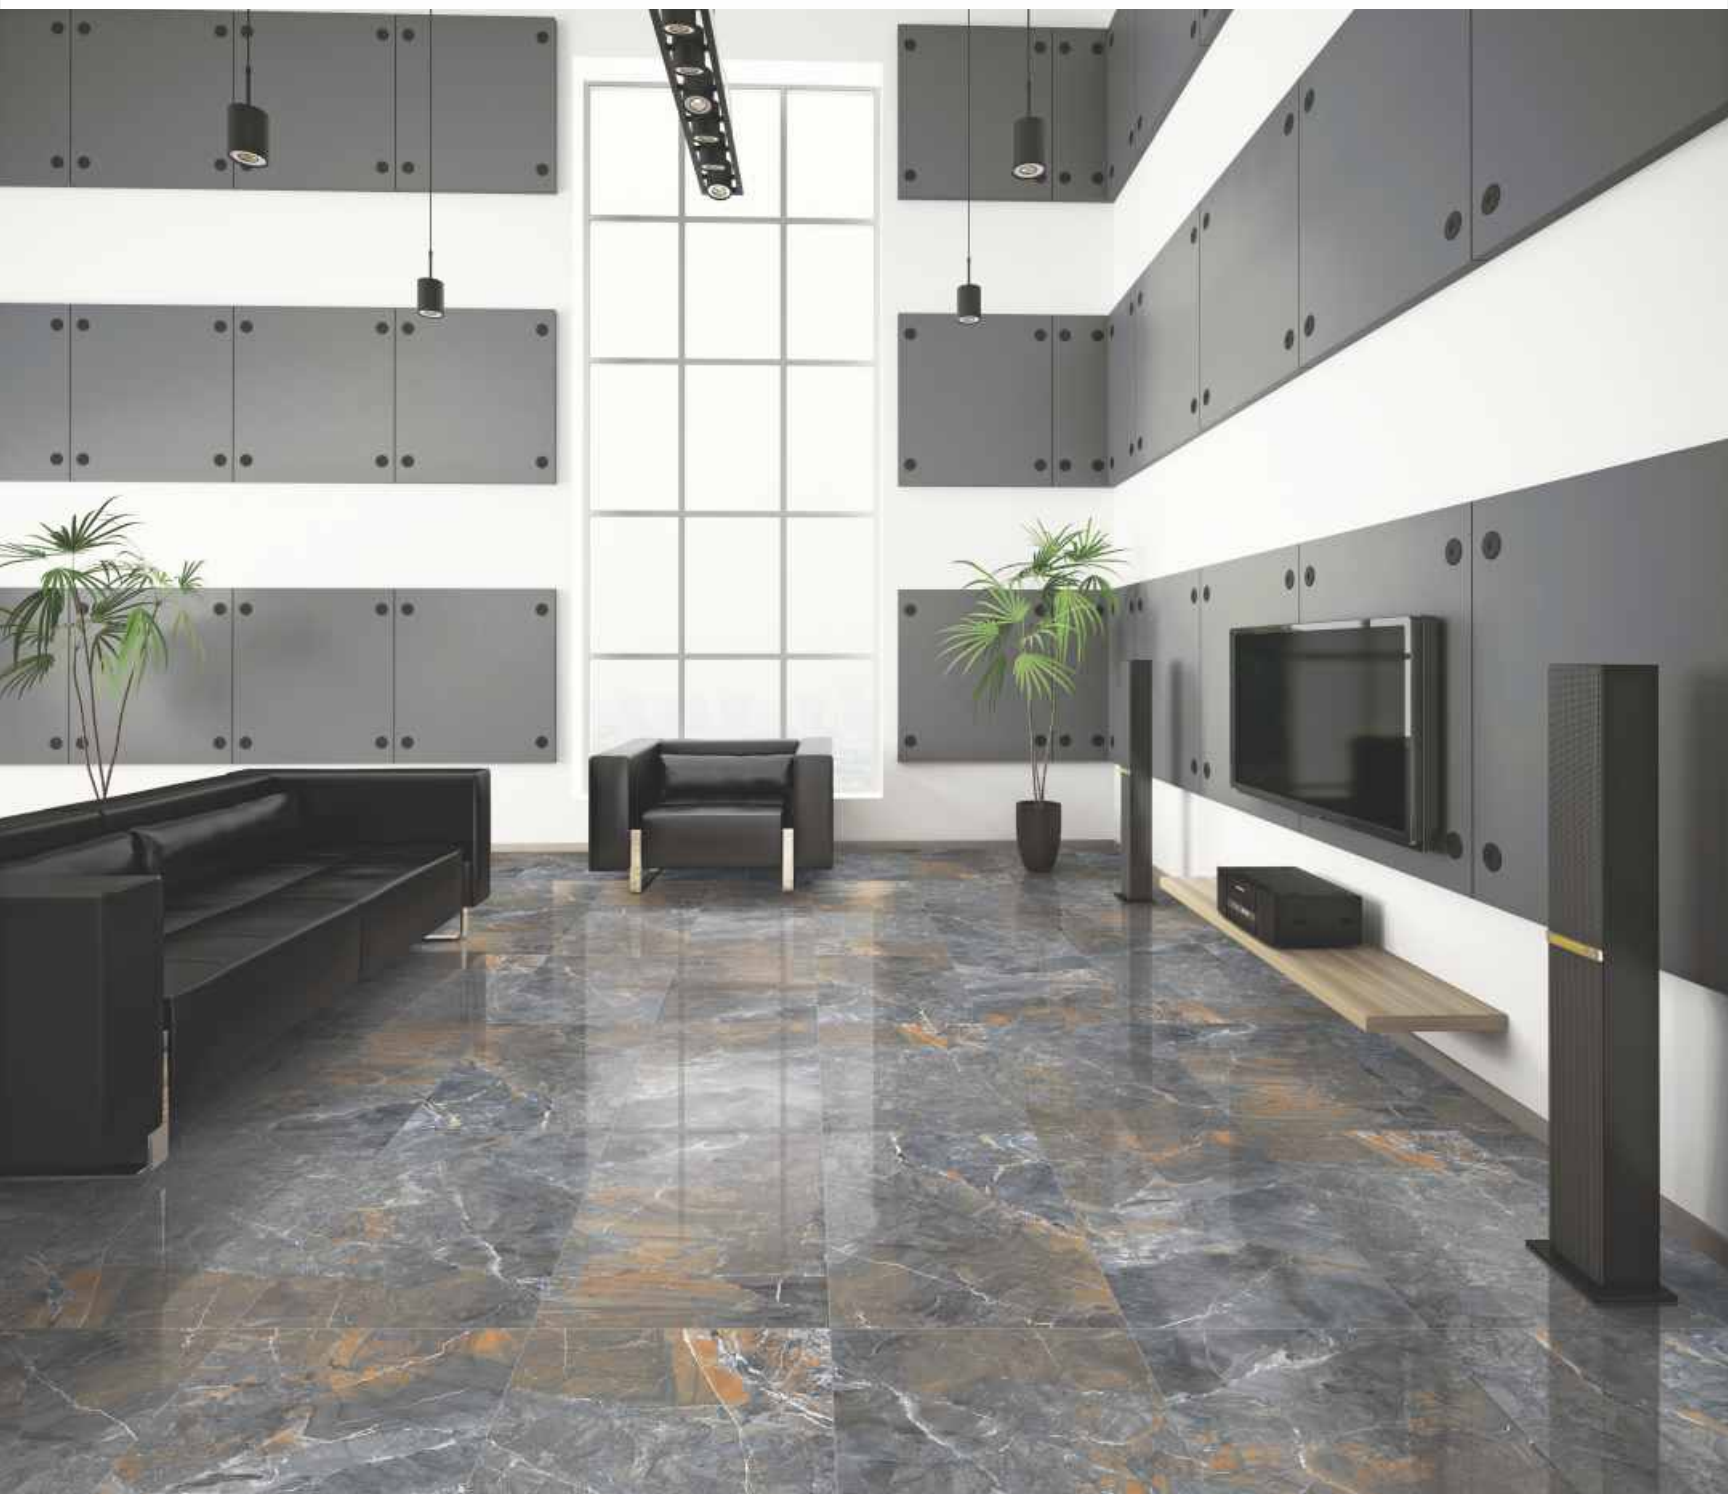

**AVANTA
NATURA**

SIZE
600x1200mm

THICKNESS
9mm

FINISH
HIGH GLOSS

RANDOM
5

AVAILABLE
IN SIZES

800x
800mm

600x
600mm