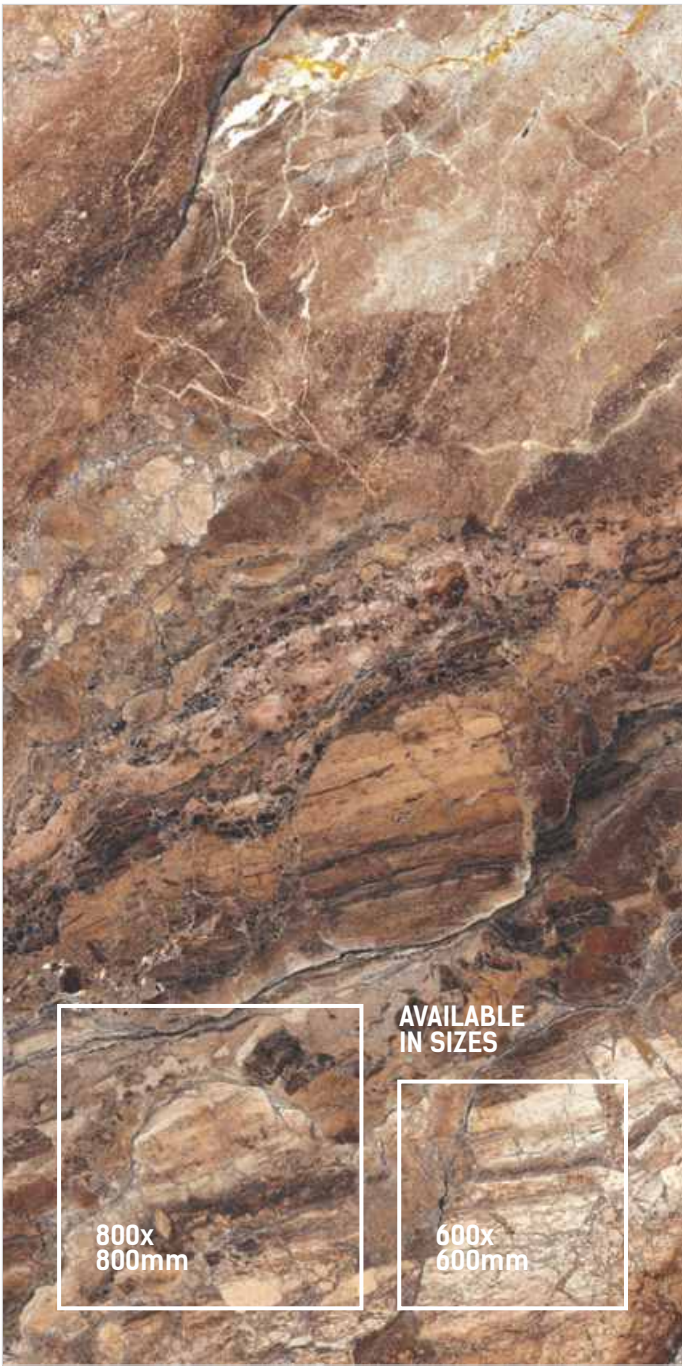

800x
800mm

600x
600mm

**MERCI
BROWN**

SIZE
600x1200mm

THICKNESS
9mm

FINISH
HIGH GLOSS

RANDOM
6

**MERCI
GREY**