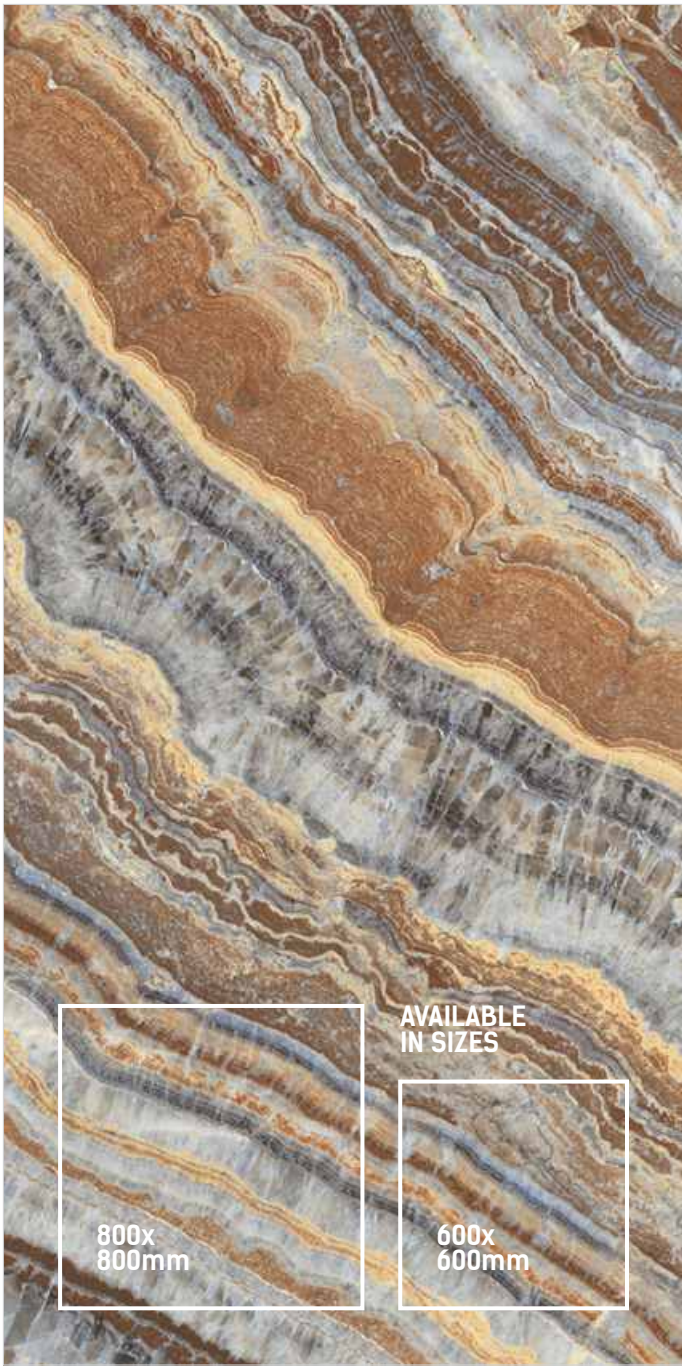

**WILLIAM
NATURAL**

SIZE
600x1200mm

THICKNESS
9mm

FINISH
HIGH GLOSS

RANDOM
4

AVAILABLE
IN SIZES

800x
800mm

600x
600mm