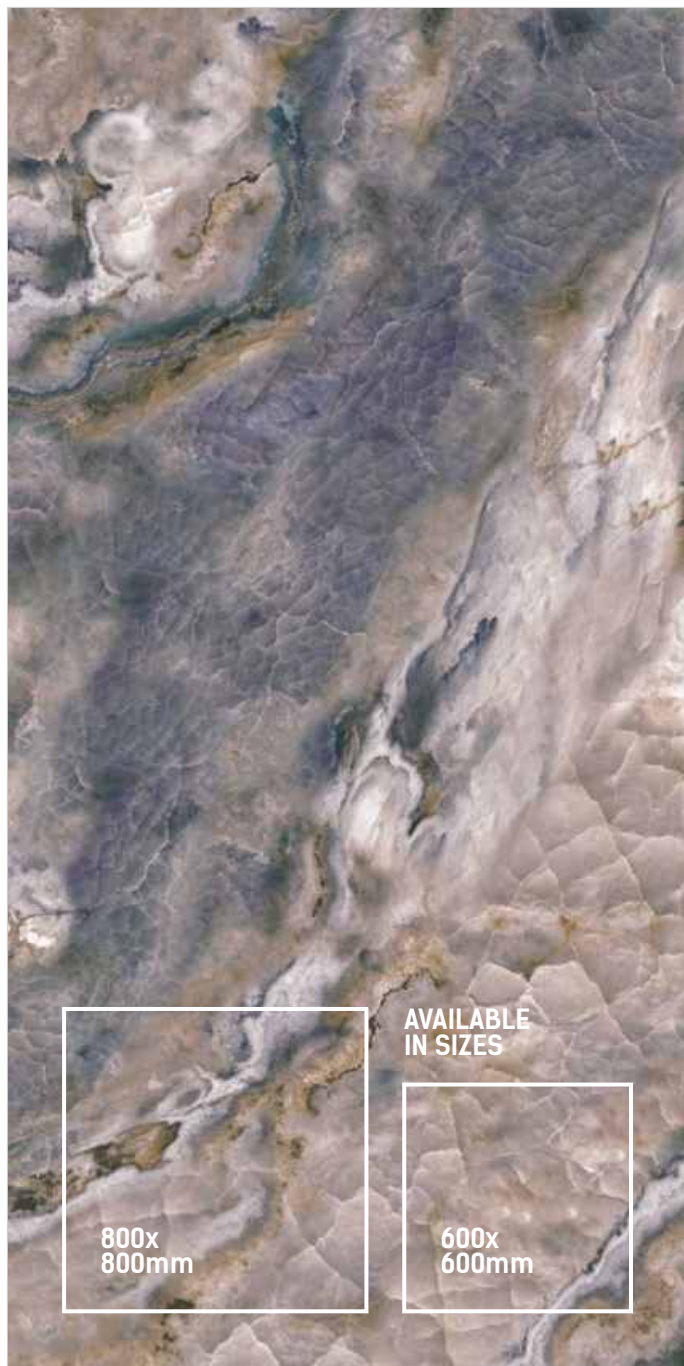

800x
800mm

600x
600mm

**COSMIC
BLUE**

SIZE
600x1200mm

THICKNESS
9mm

FINISH
HIGH GLOSS

RANDOM
6

COSMIC GREEN