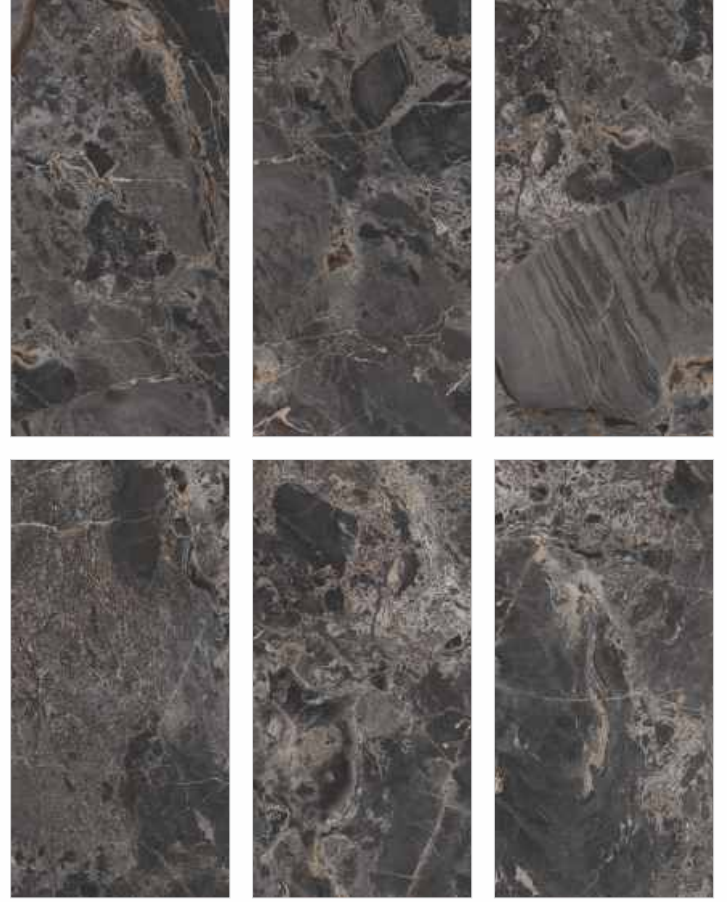

**BRONZE
MARBLE**

SIZE
600x1200mm

THICKNESS
9mm

FINISH
HIGH GLOSS

RANDOM
6