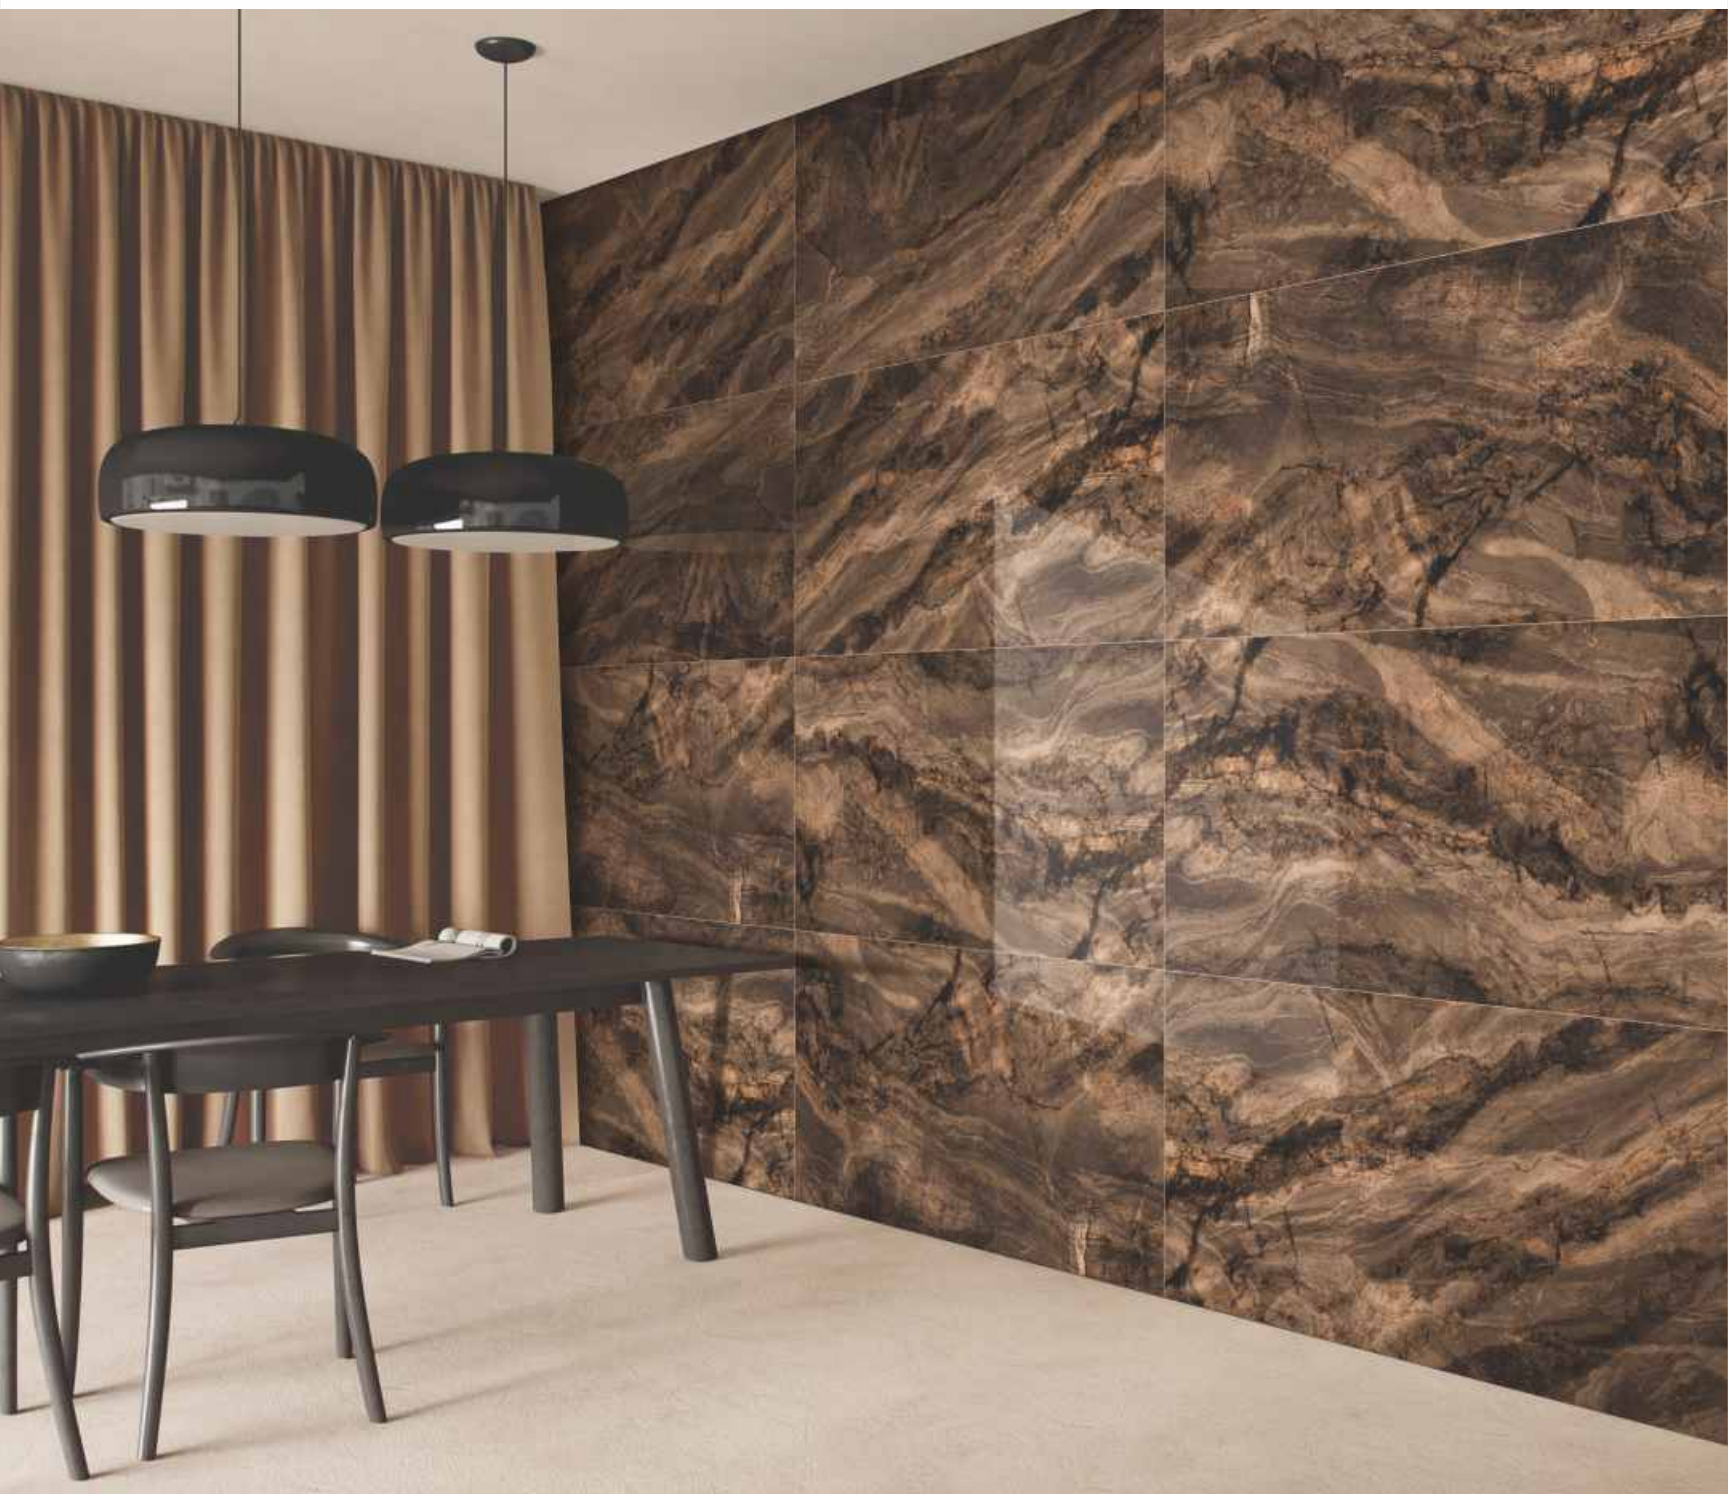

**RIVER
BROWN**

SIZE
600x1200mm

THICKNESS
9mm

FINISH
HIGH GLOSS

RANDOM
4

AVAILABLE
IN SIZES

800x
800mm

600x
600mm