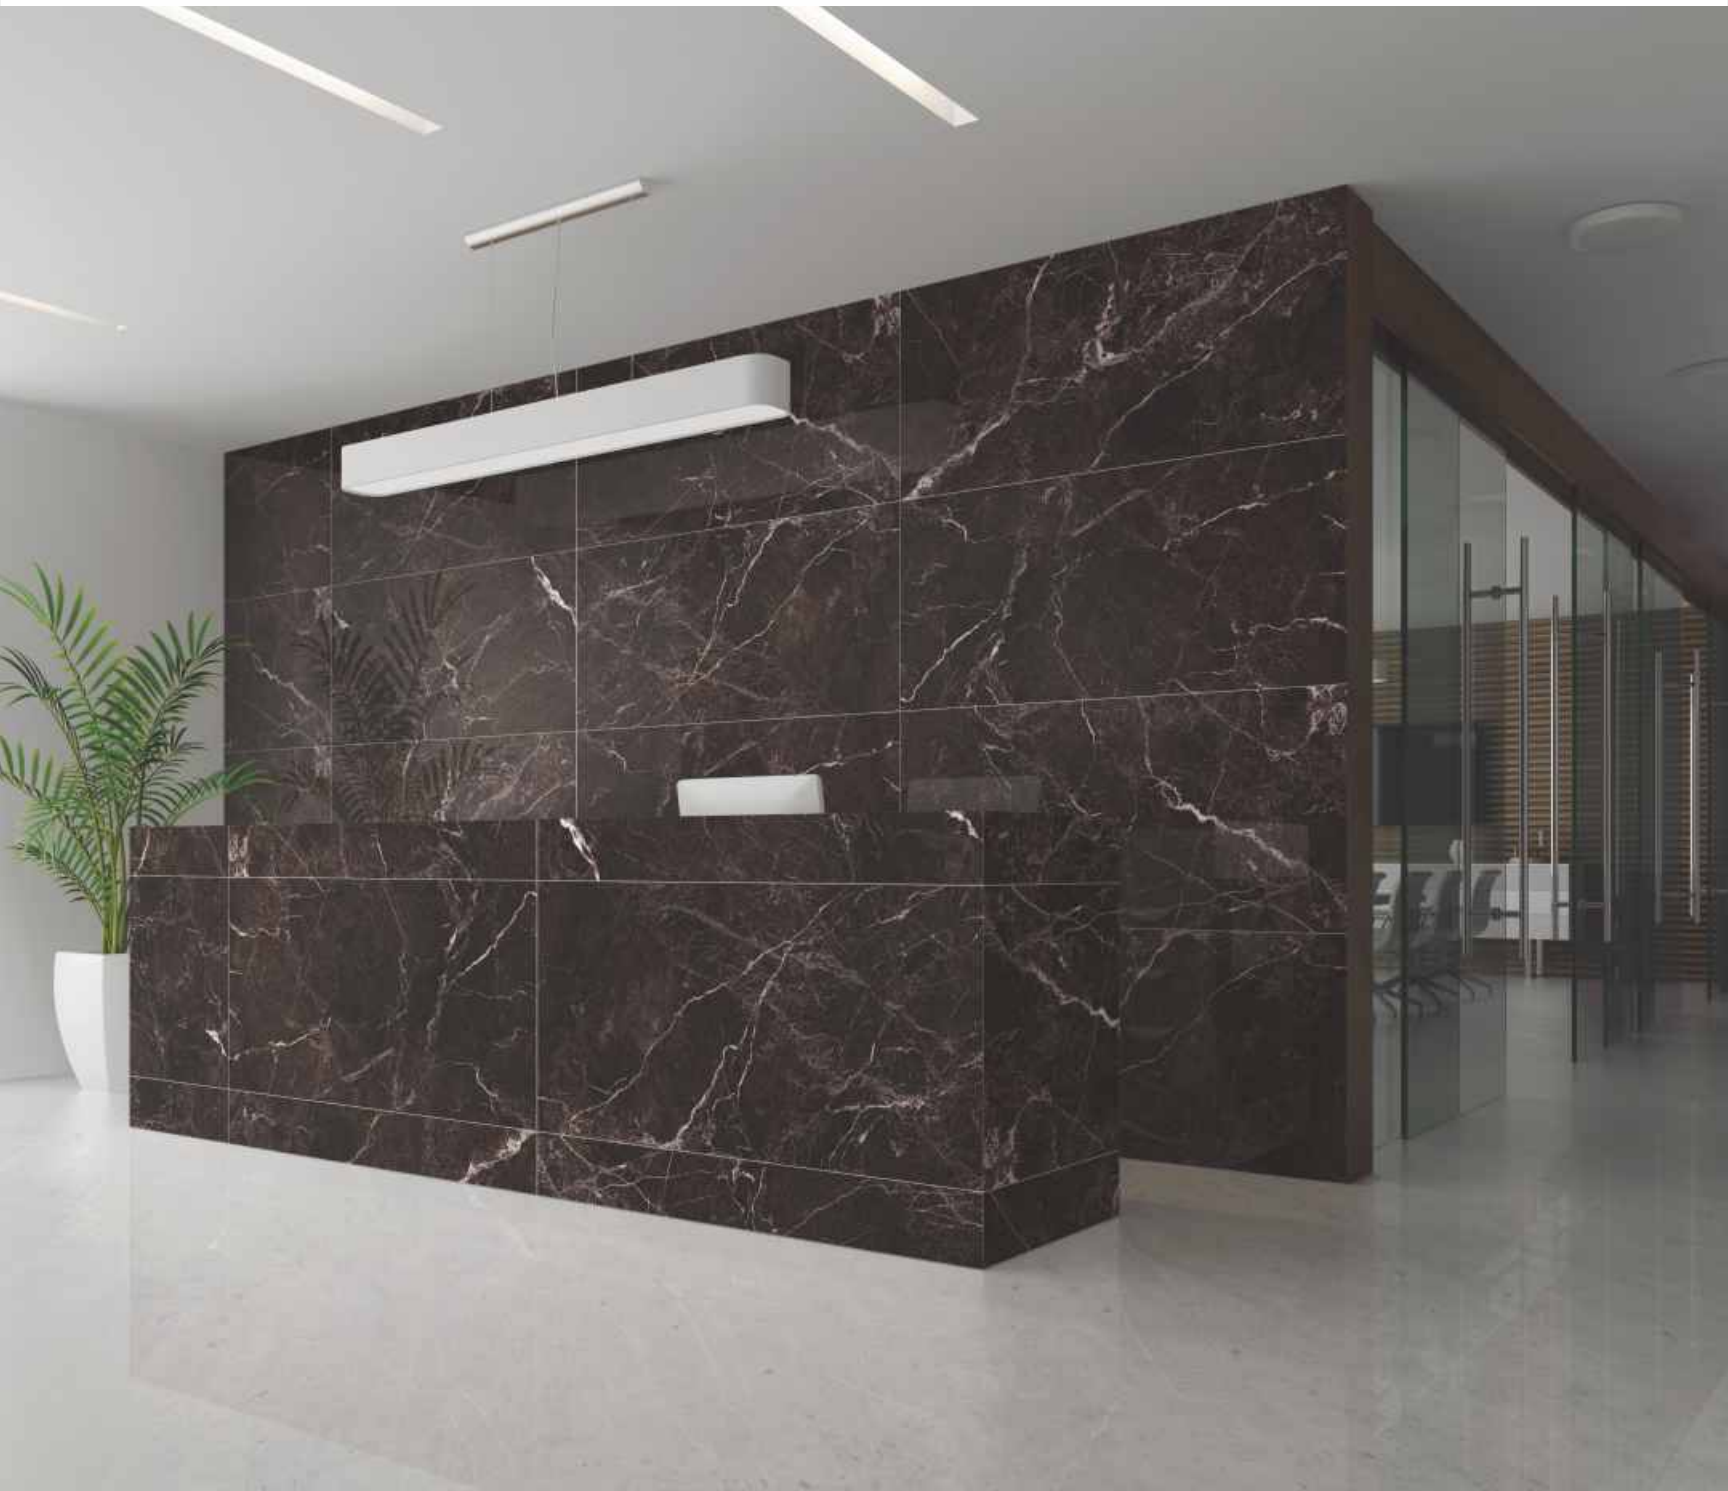

**LAURENT
BROWN**

SIZE
600x1200mm

THICKNESS
9mm

FINISH
HIGH GLOSS

RANDOM
5

AVAILABLE
IN SIZES

800x
800mm

600x
600mm