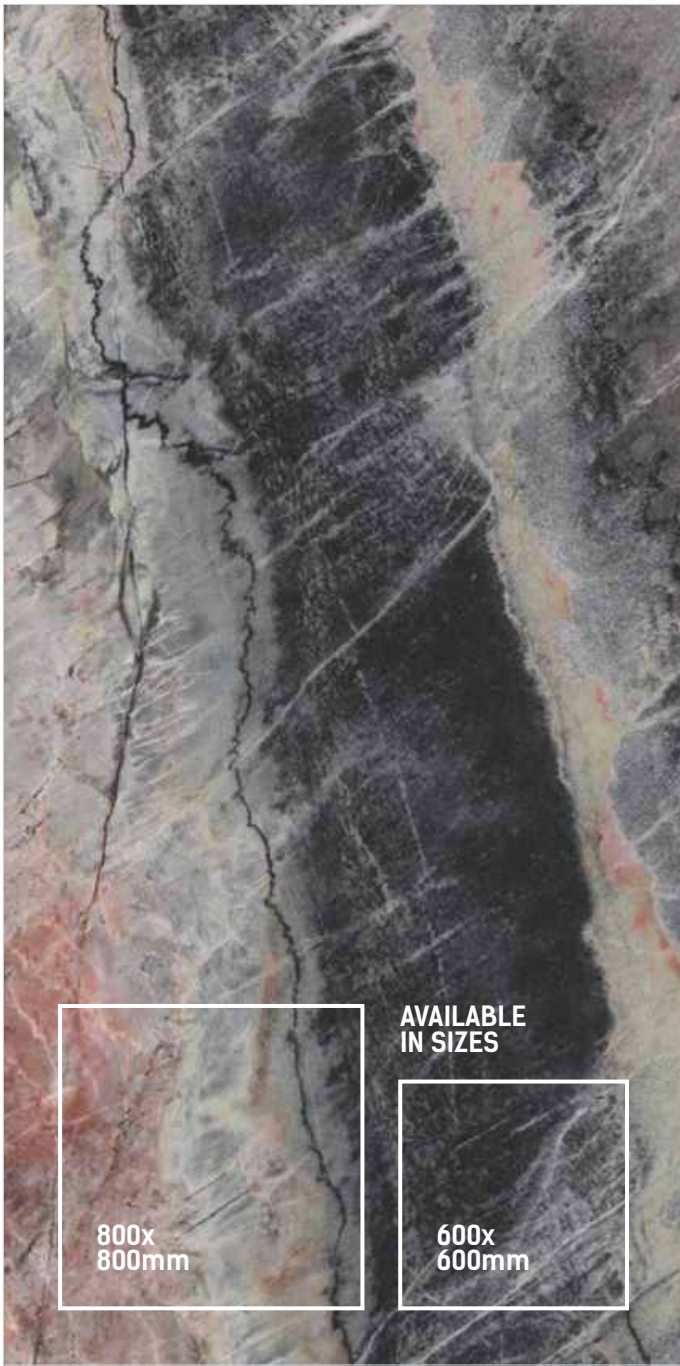

**CANVAS
GREY**

SIZE
600x1200mm

THICKNESS
9mm

FINISH
HIGH GLOSS

RANDOM
4