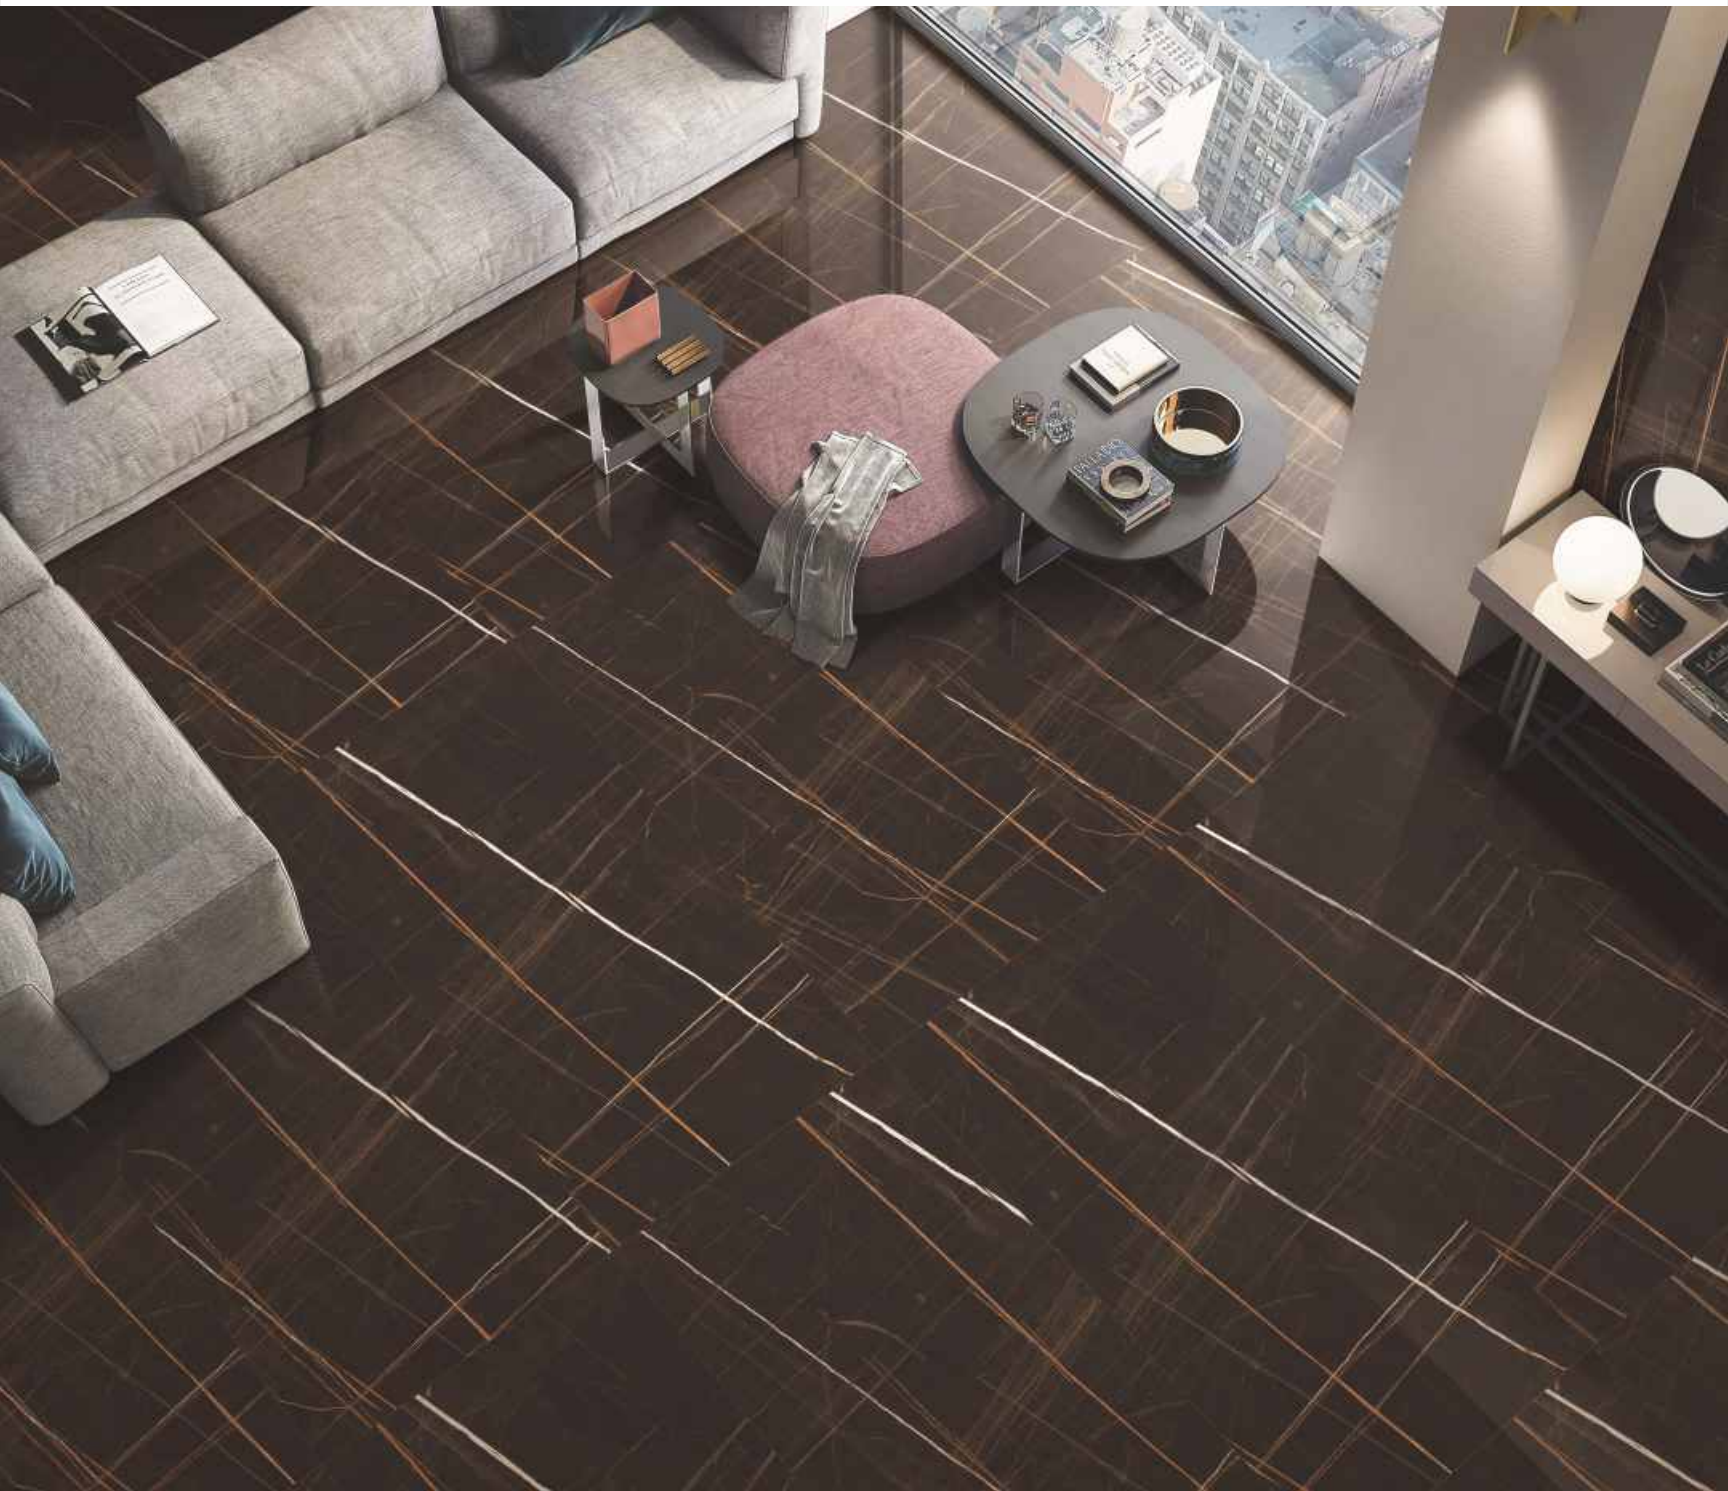

THICKNESS
9mm

FINISH
HIGH GLOSS

RANDOM
3

AVAILABLE
IN SIZES

800x
800mm

600x
600mm

**NAIROBI
BROWN**

SIZE
600x1200mm