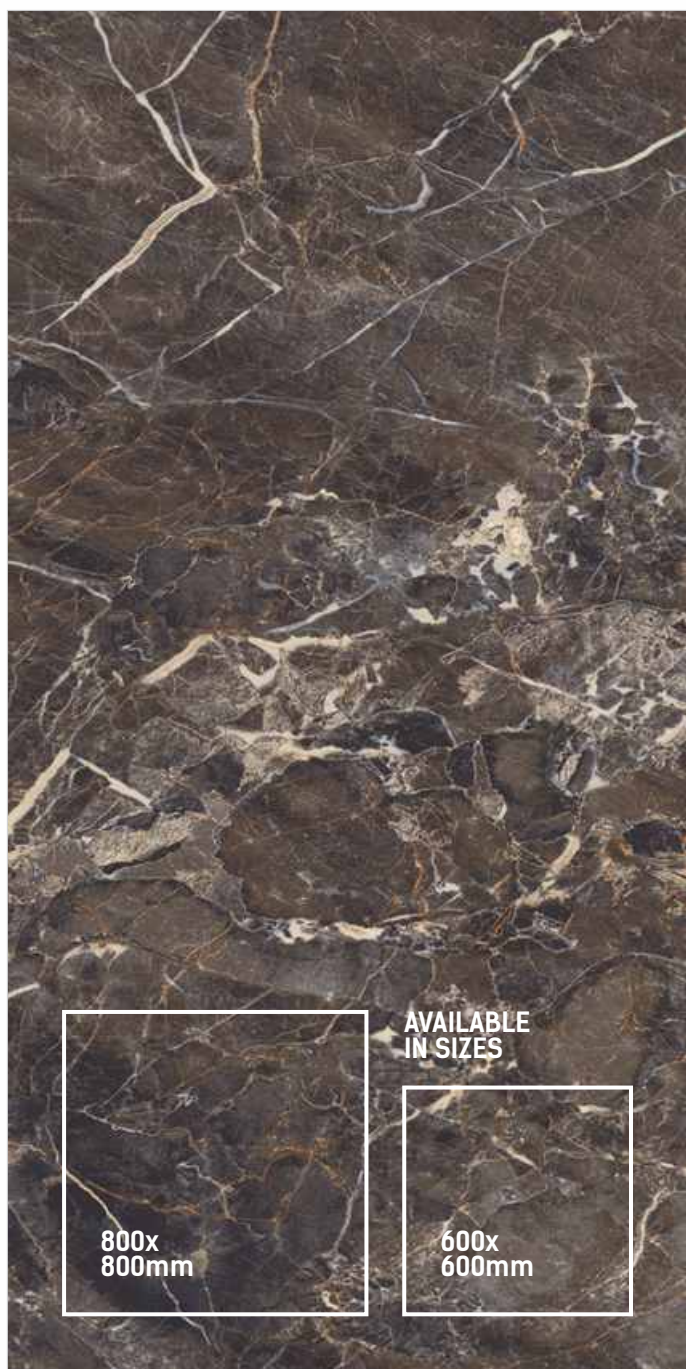

MARALINGA

SIZE
600x1200mm

THICKNESS
9mm

FINISH
HIGH GLOSS

RANDOM
3

AVAILABLE
IN SIZES

800x
800mm

600x
600mm