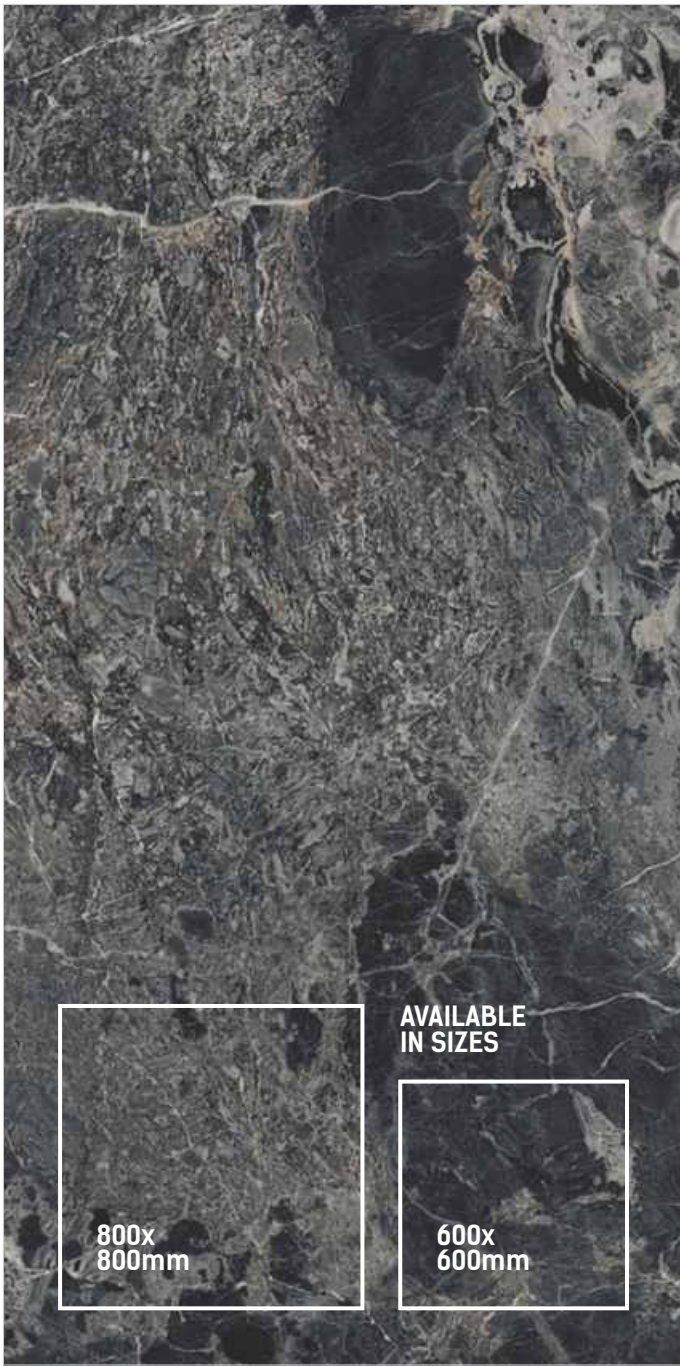

THICKNESS
9mm

FINISH
HIGH GLOSS

RANDOM
6

**BRONZE
SILVER**

SIZE
600x1200mm

THICKNESS
9mm

FINISH
HIGH GLOSS

RANDOM
6