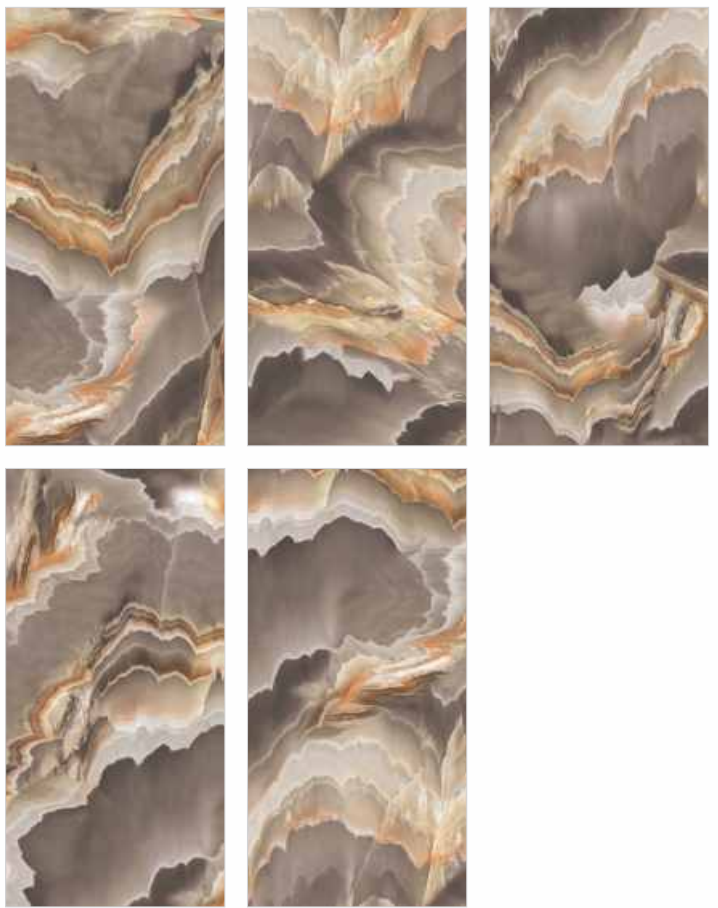

**NAVY
BROWN**

SIZE
600x1200mm

THICKNESS
9mm

FINISH
HIGH GLOSS

RANDOM
5

NAVY GREEN

SIZE
600x1200mm

THICKNESS
9mm