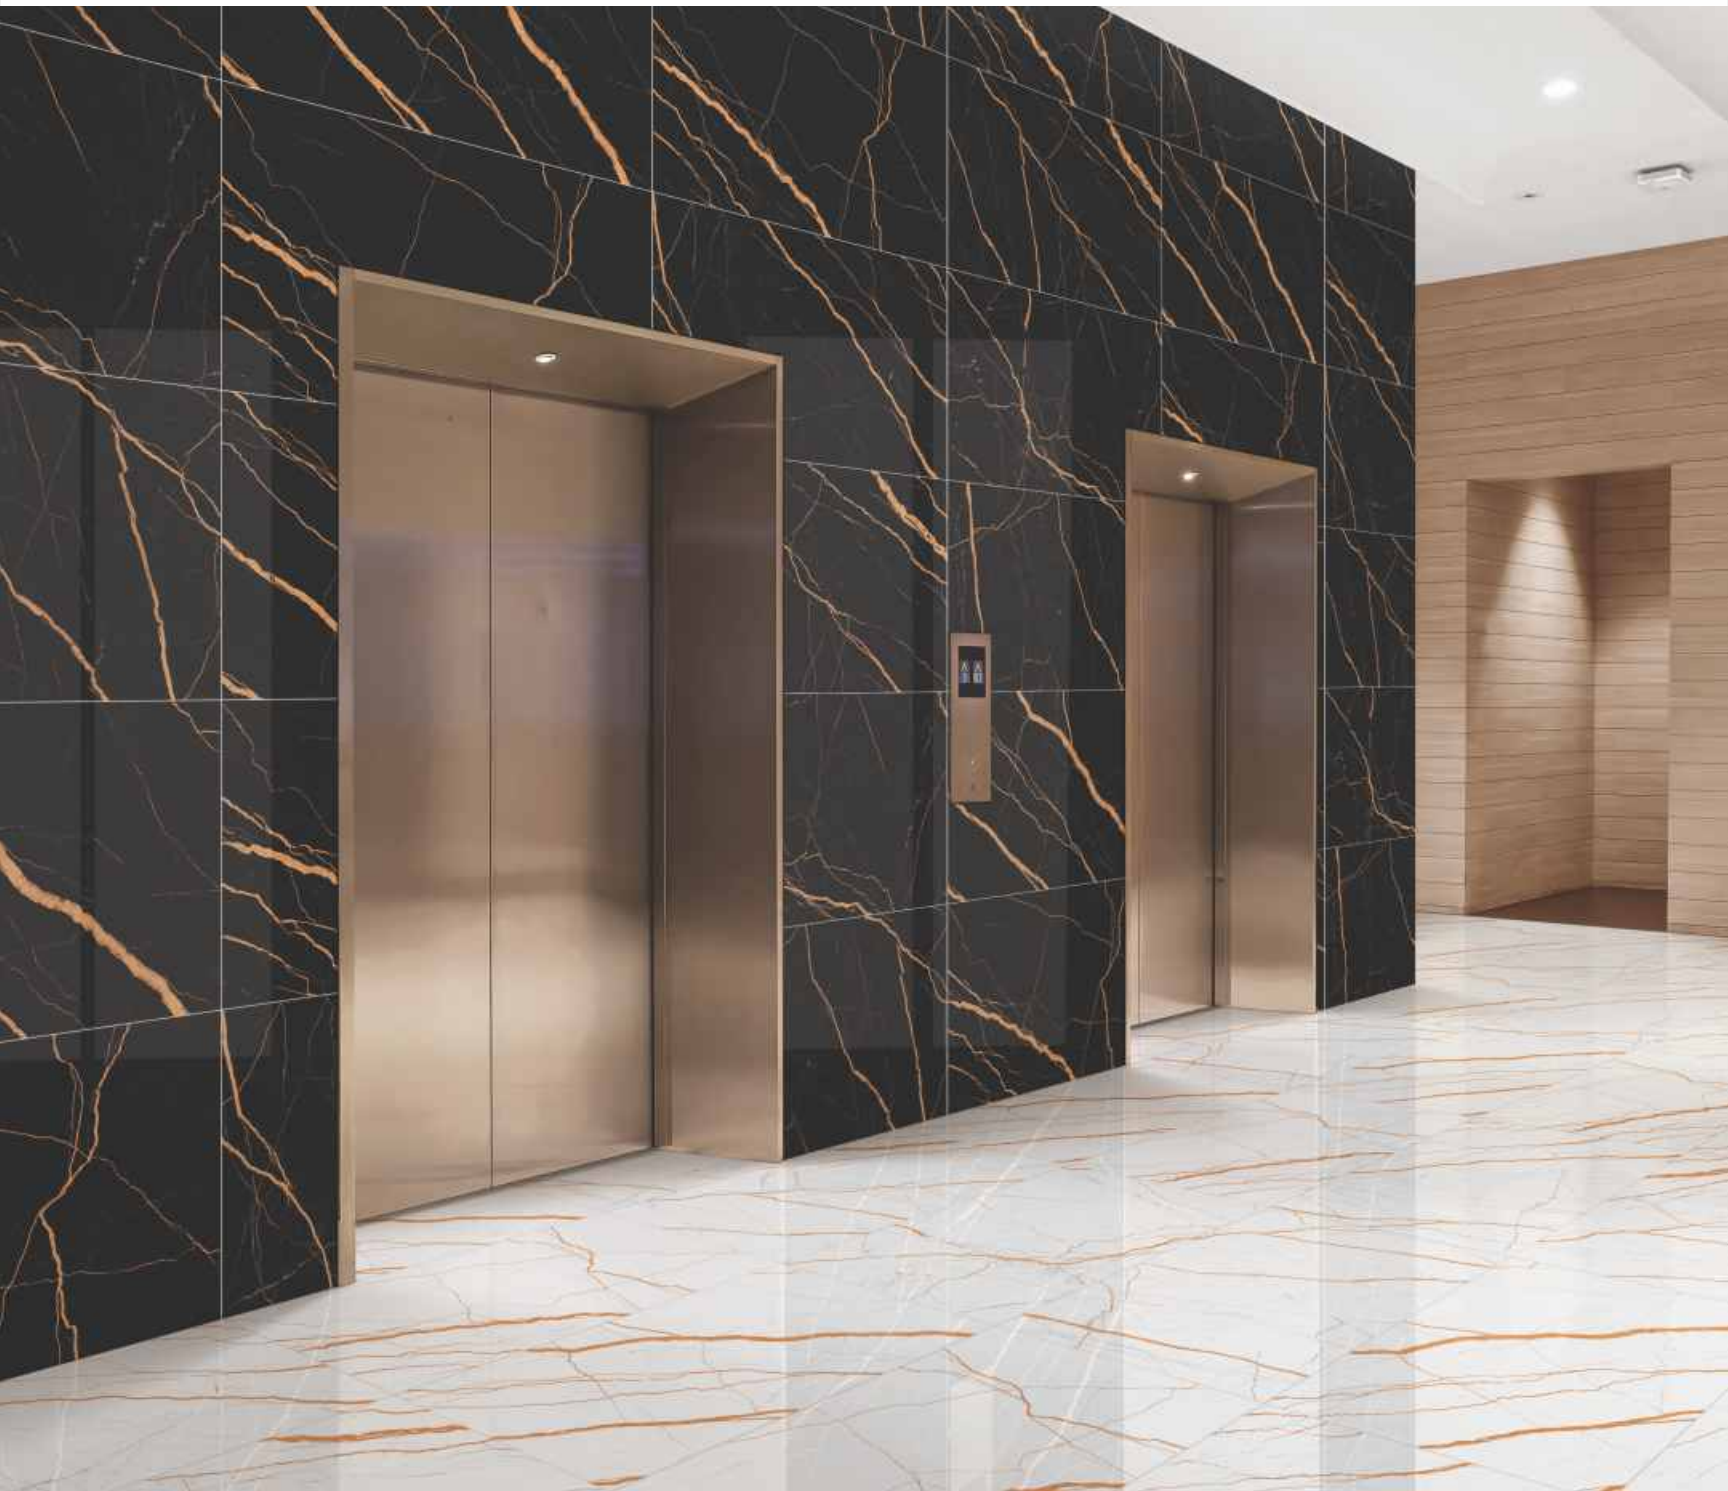

**HAVANA
BLACK**

SIZE
600x1200mm

THICKNESS
9mm

FINISH
HIGH GLOSS

RANDOM
6