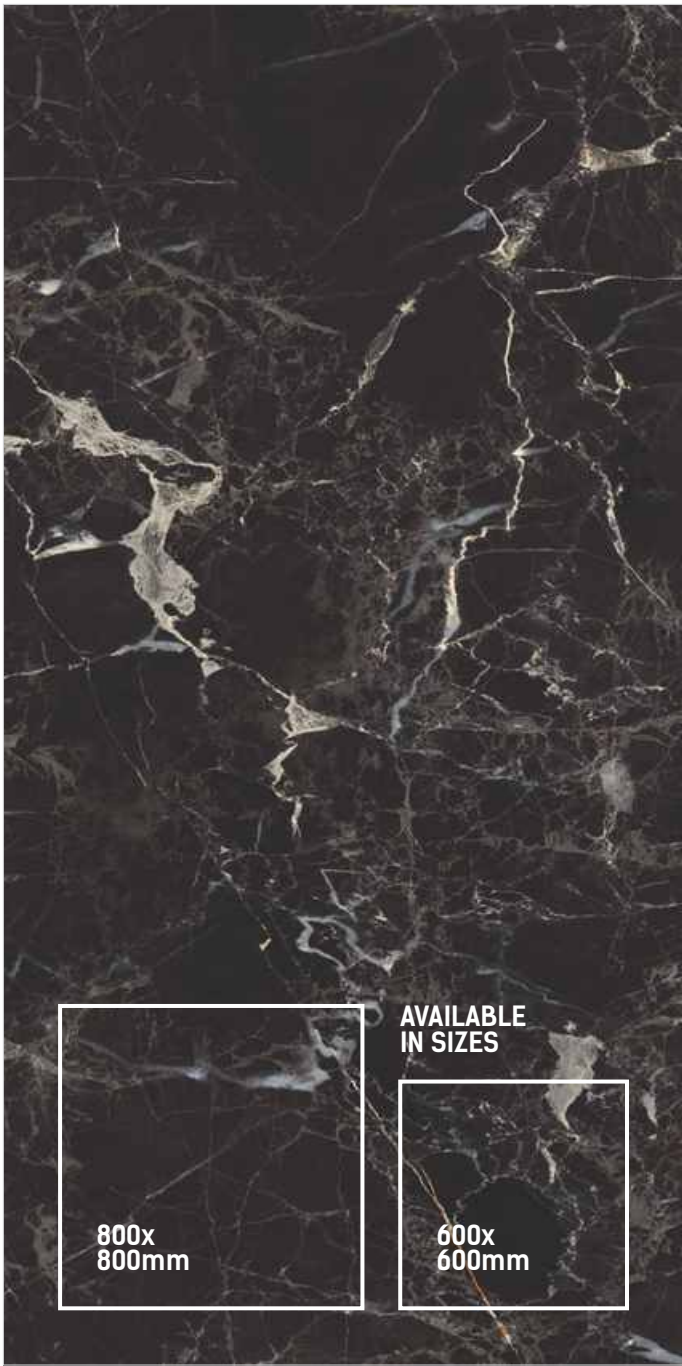

**DARK
EMPRA**

SIZE
600x1200mm

THICKNESS
9mm

FINISH
HIGH GLOSS

RANDOM
4

AVAILABLE
IN SIZES

800x
800mm

600x
600mm