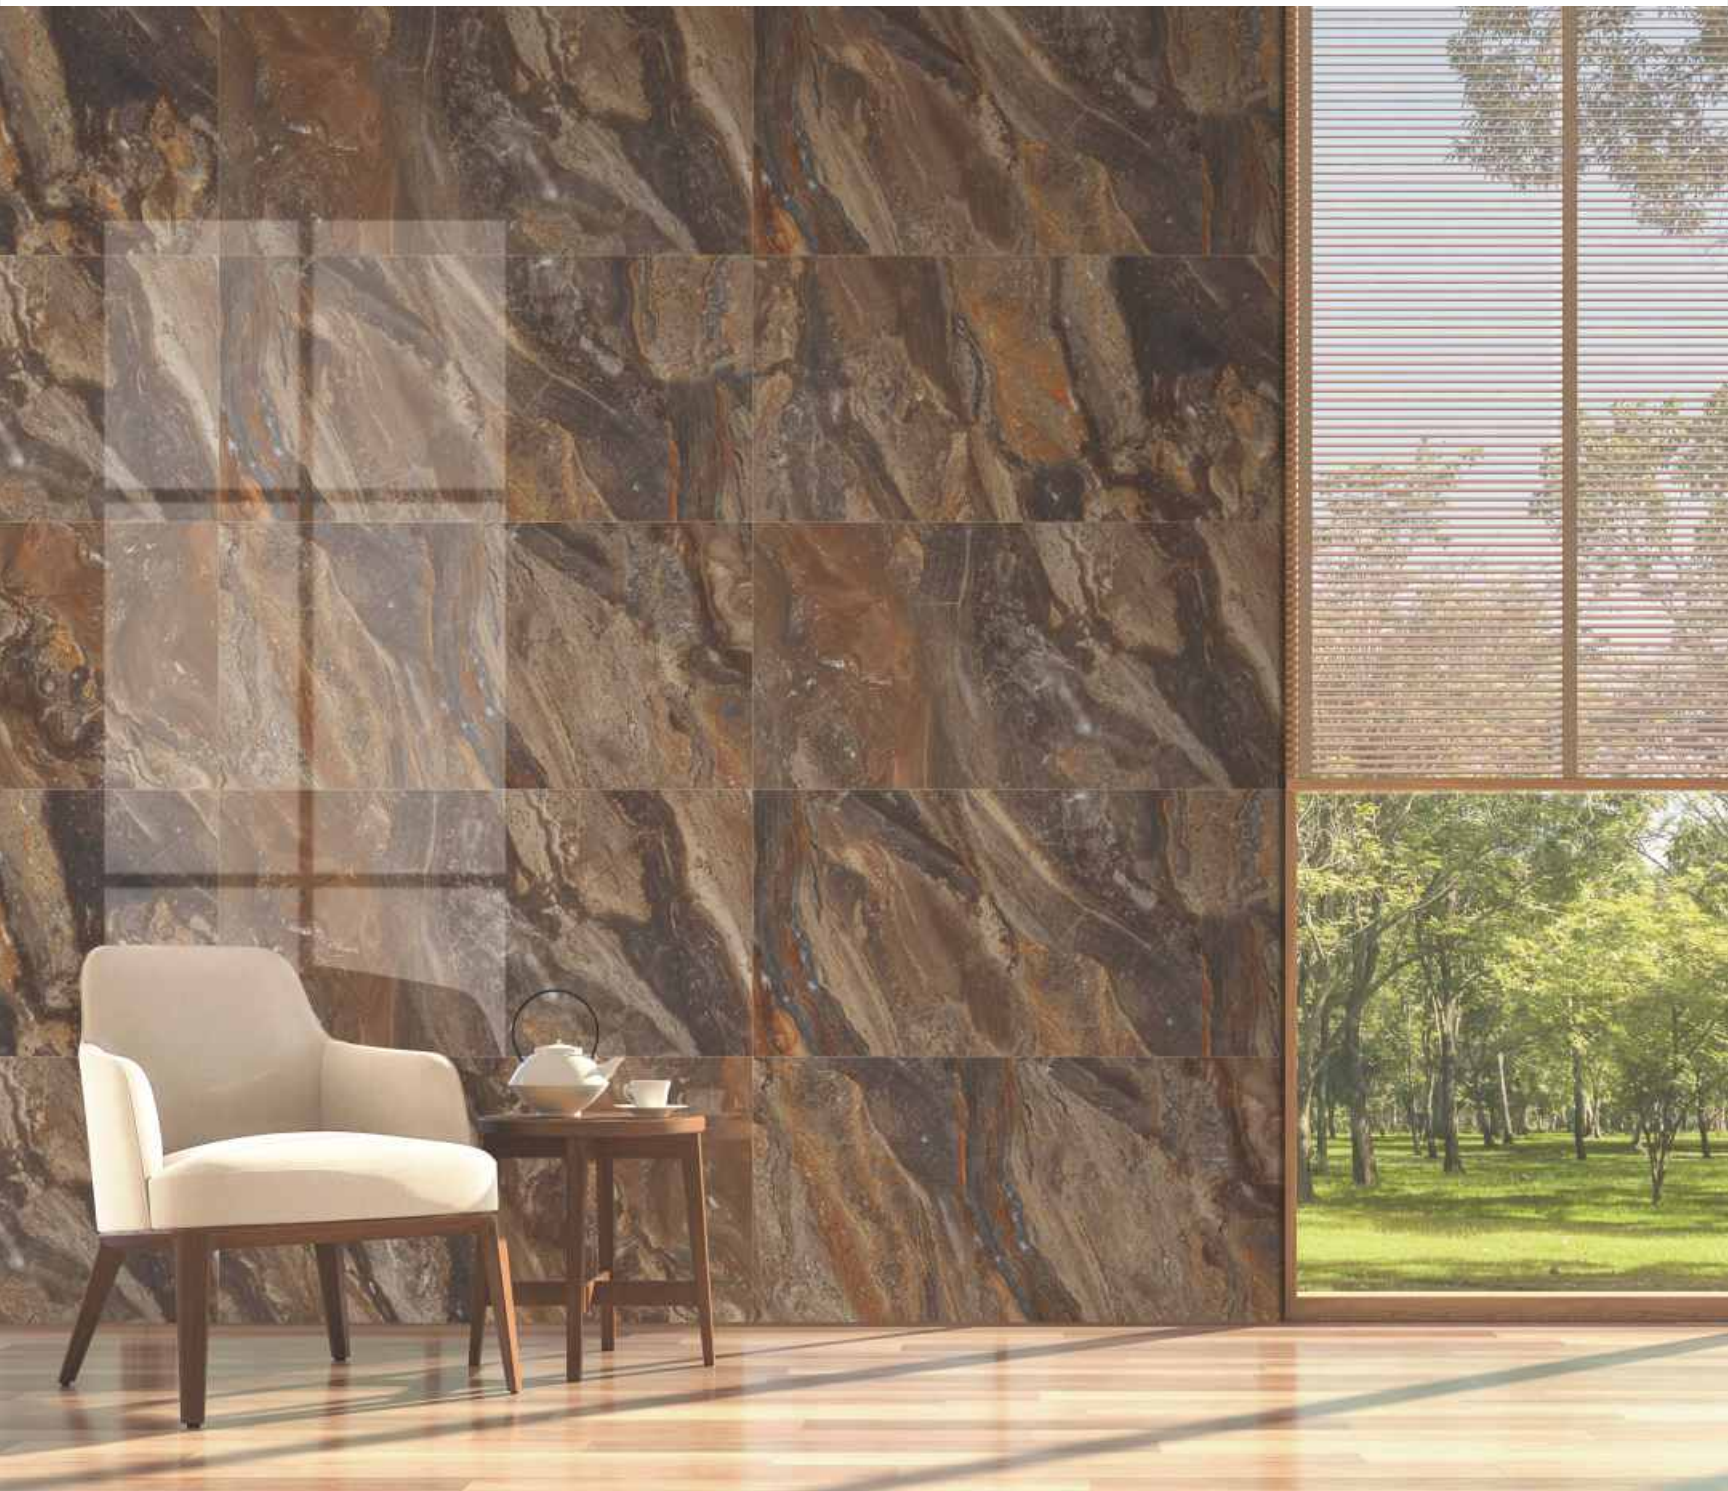

**ROCK
FACE**

SIZE
600x1200mm

THICKNESS
9mm

FINISH
HIGH GLOSS

RANDOM
5

AVAILABLE
IN SIZES

800x
800mm

600x
600mm