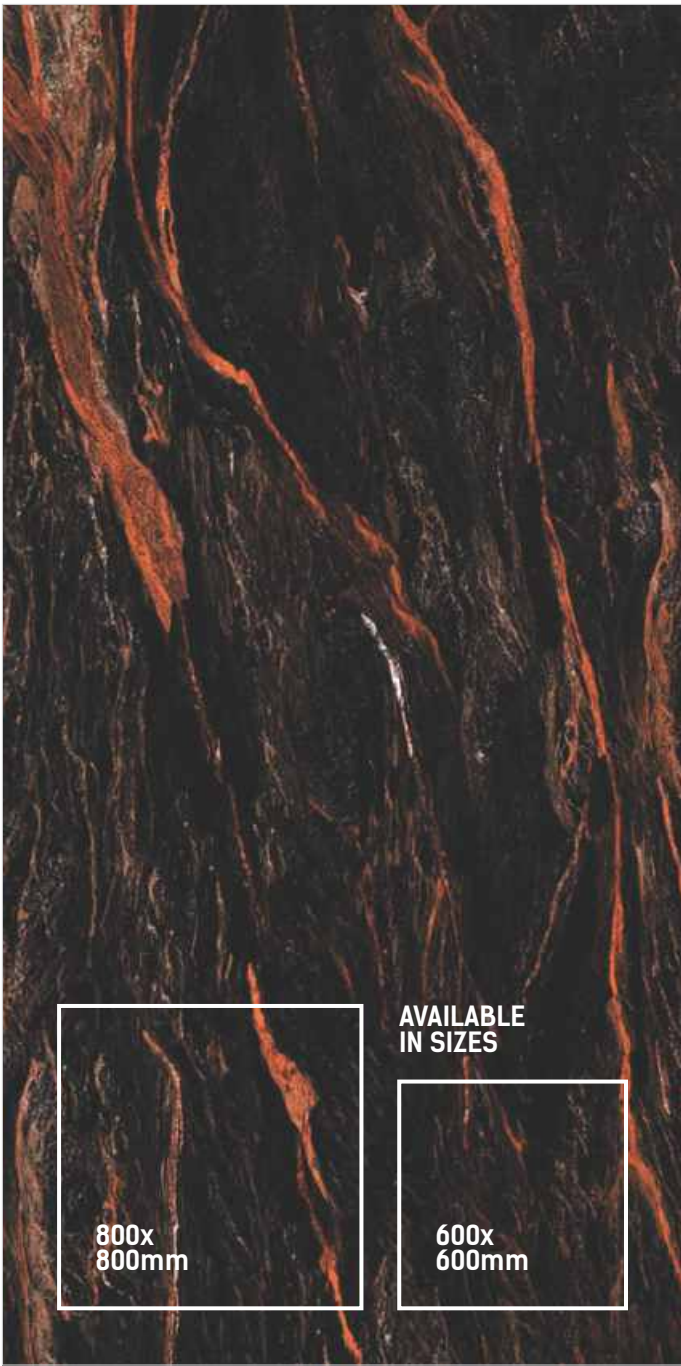

**MAGMA
RED**

SIZE
600x1200mm

THICKNESS
9mm

FINISH
HIGH GLOSS

RANDOM
5