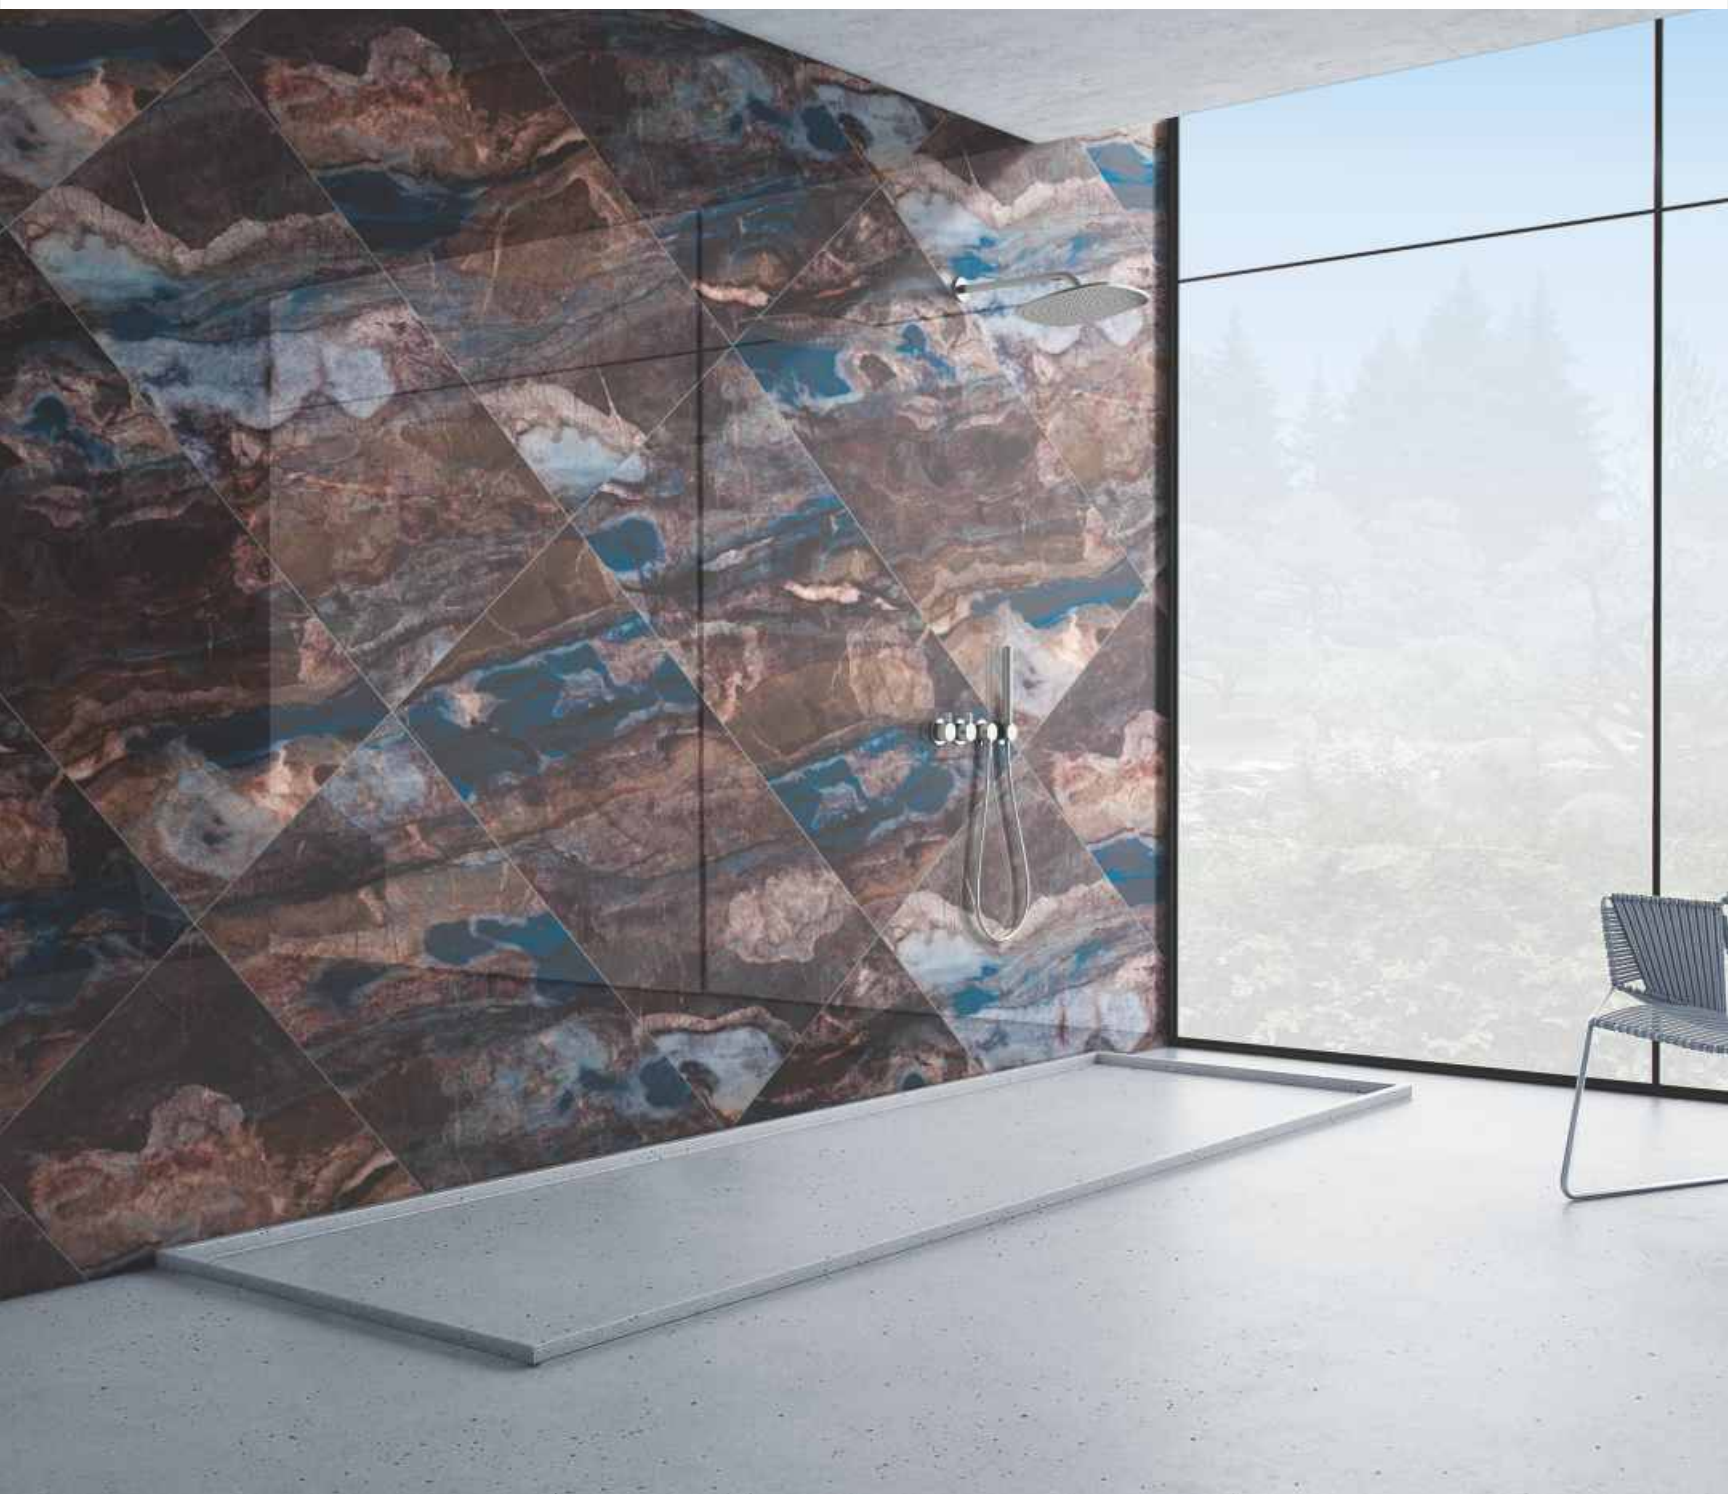

FINISH
HIGH GLOSS

RANDOM
4

**FIAMA
CHOCO**

SIZE
600x1200mm

THICKNESS
9mm

FINISH
HIGH GLOSS

RANDOM
6

**FIAMA
GREEN**