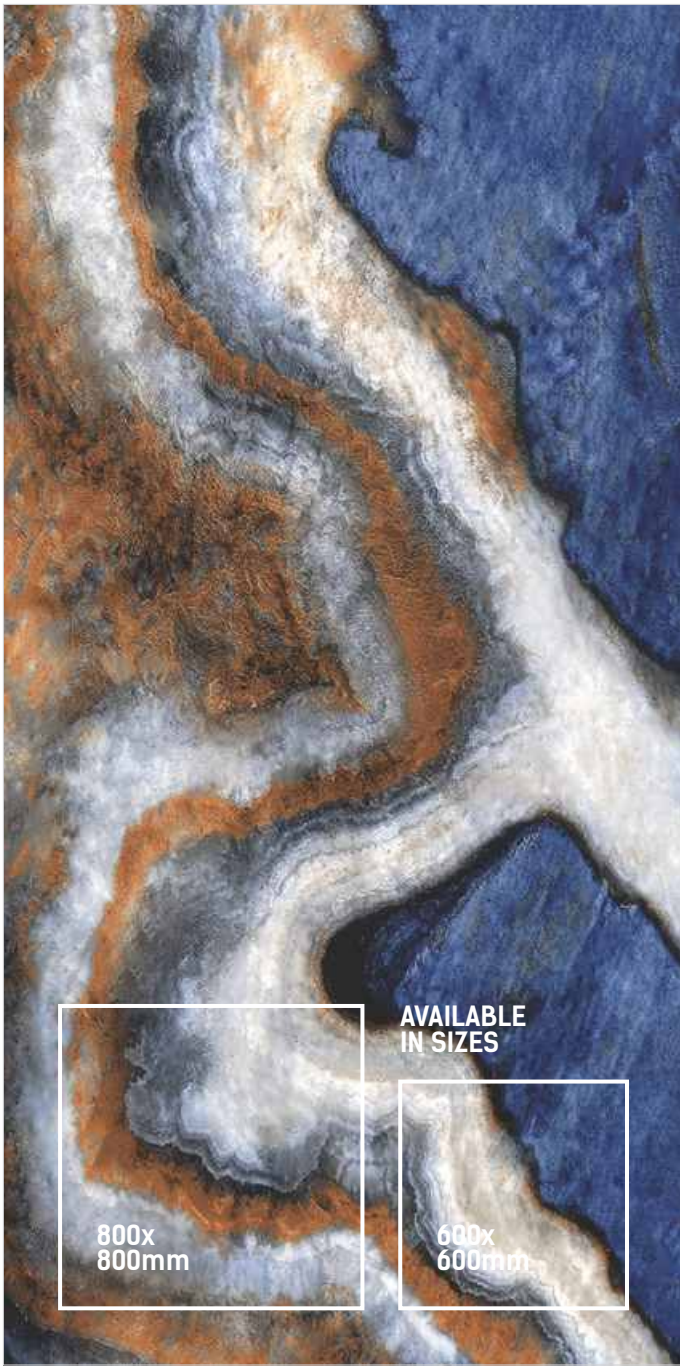

AVAILABLE
IN SIZES

800x
800mm

600x
600mm

**CADORE
BLUE**

SIZE
600x1200mm

THICKNESS
9mm

FINISH
HIGH GLOSS

RANDOM
3