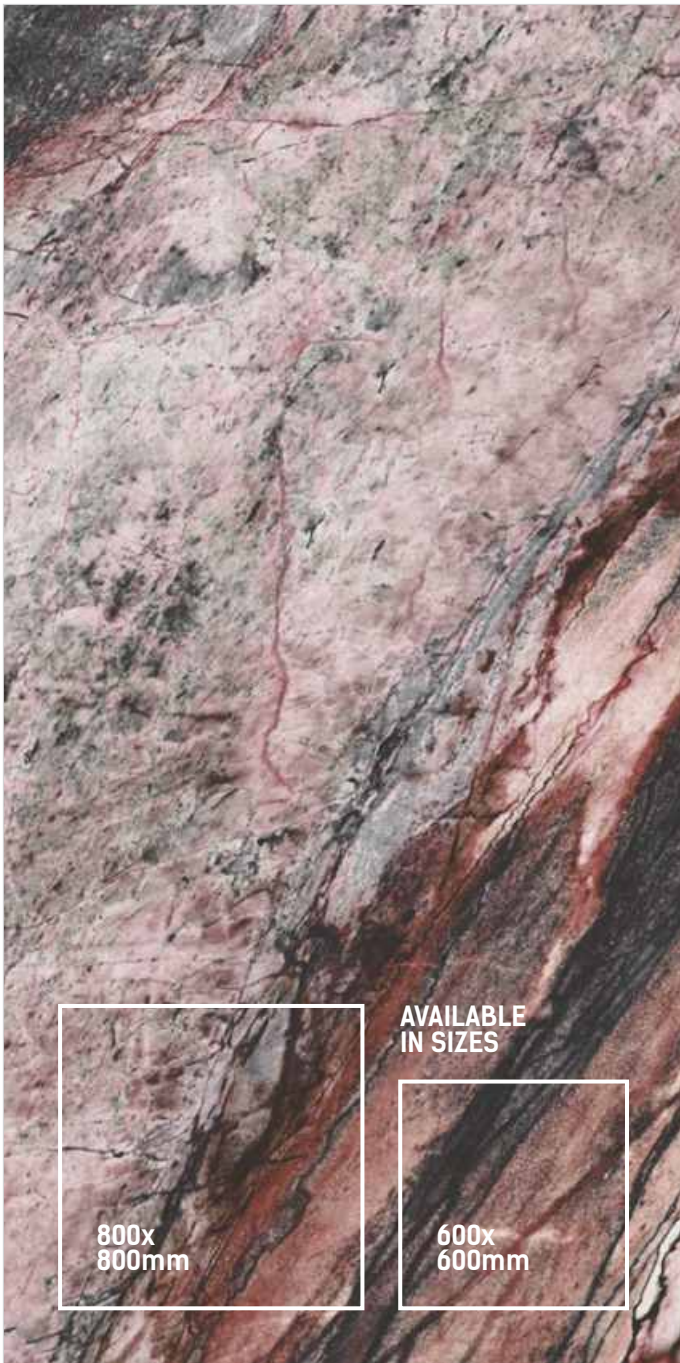

**OCEAN
RED**

SIZE
600x1200mm

THICKNESS
9mm

FINISH
HIGH GLOSS

RANDOM
5