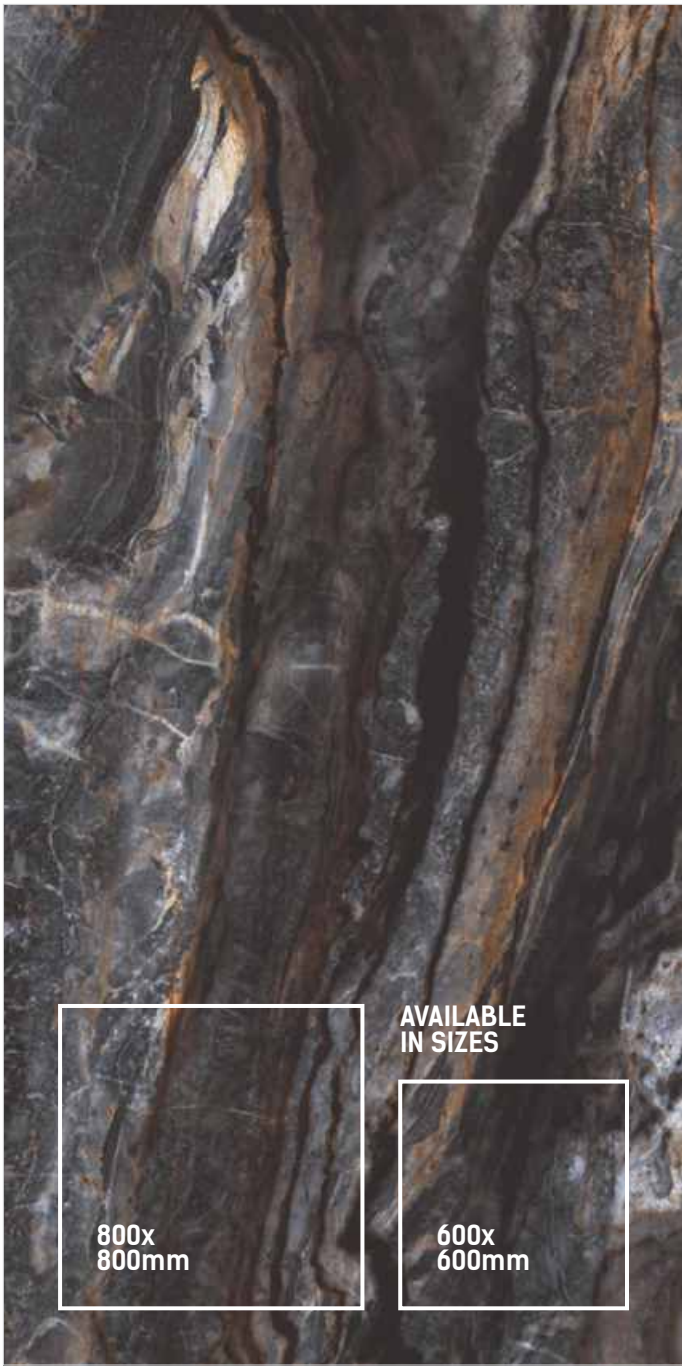

600x
600mm

**GRANIT
NEUTRAL**

SIZE
600x1200mm

THICKNESS
9mm

FINISH
HIGH GLOSS

RANDOM
5

**800x
800mm**

AVAILABLE
IN SIZES