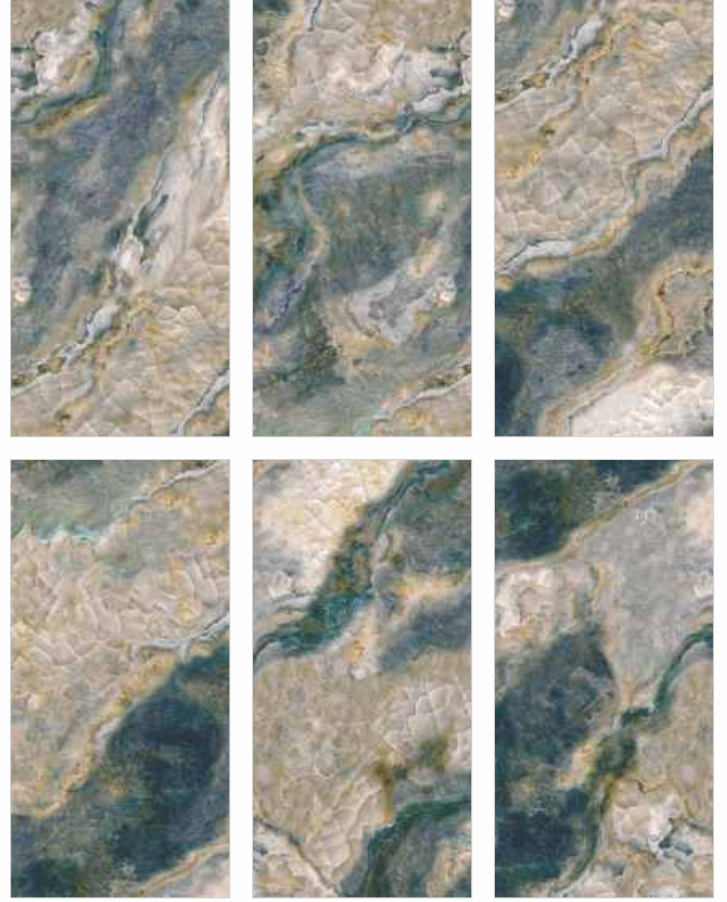

COSMIC GREEN

SIZE
600x1200mm

THICKNESS
9mm

FINISH
HIGH GLOSS

RANDOM
6