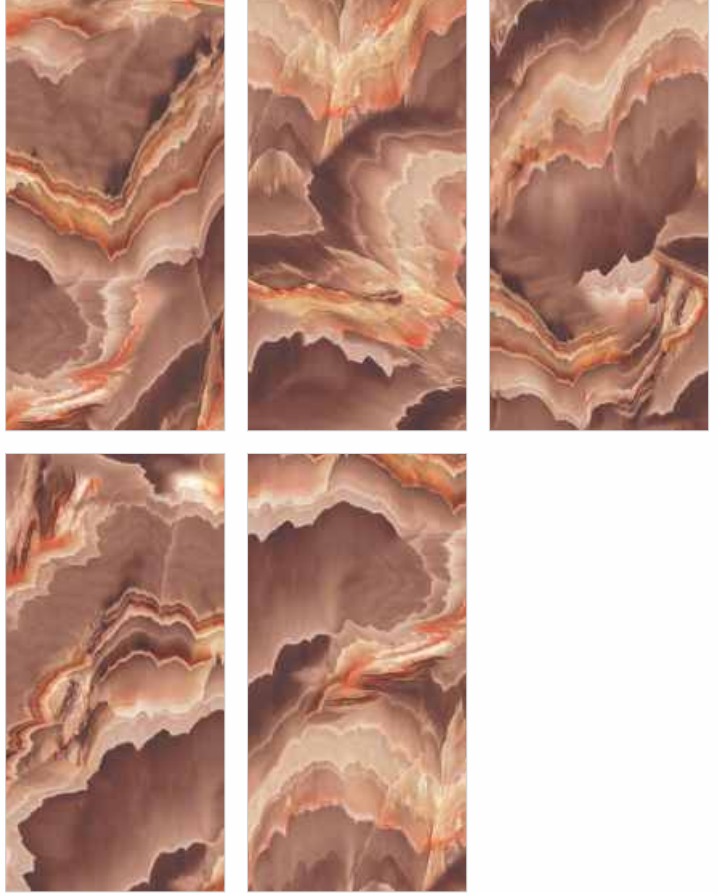

FINISH
HIGH GLOSS

RANDOM
5

**NAVY
RED**

SIZE
600x1200mm

THICKNESS
9mm

FINISH
HIGH GLOSS

RANDOM
5

**OCEAN
BLUE**