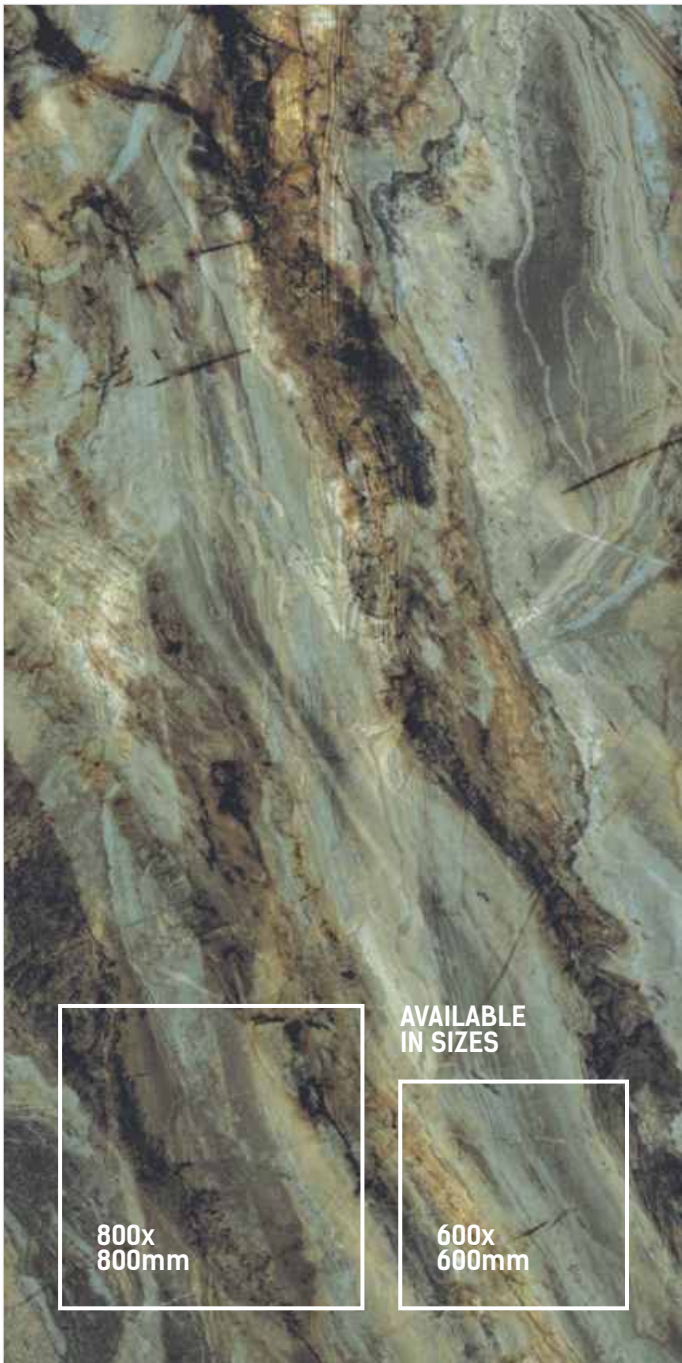

RIVER GREEN

SIZE
600x1200mm

THICKNESS
9mm

FINISH
HIGH GLOSS

RANDOM
4

AVAILABLE
IN SIZES

800x
800mm

600x
600mm