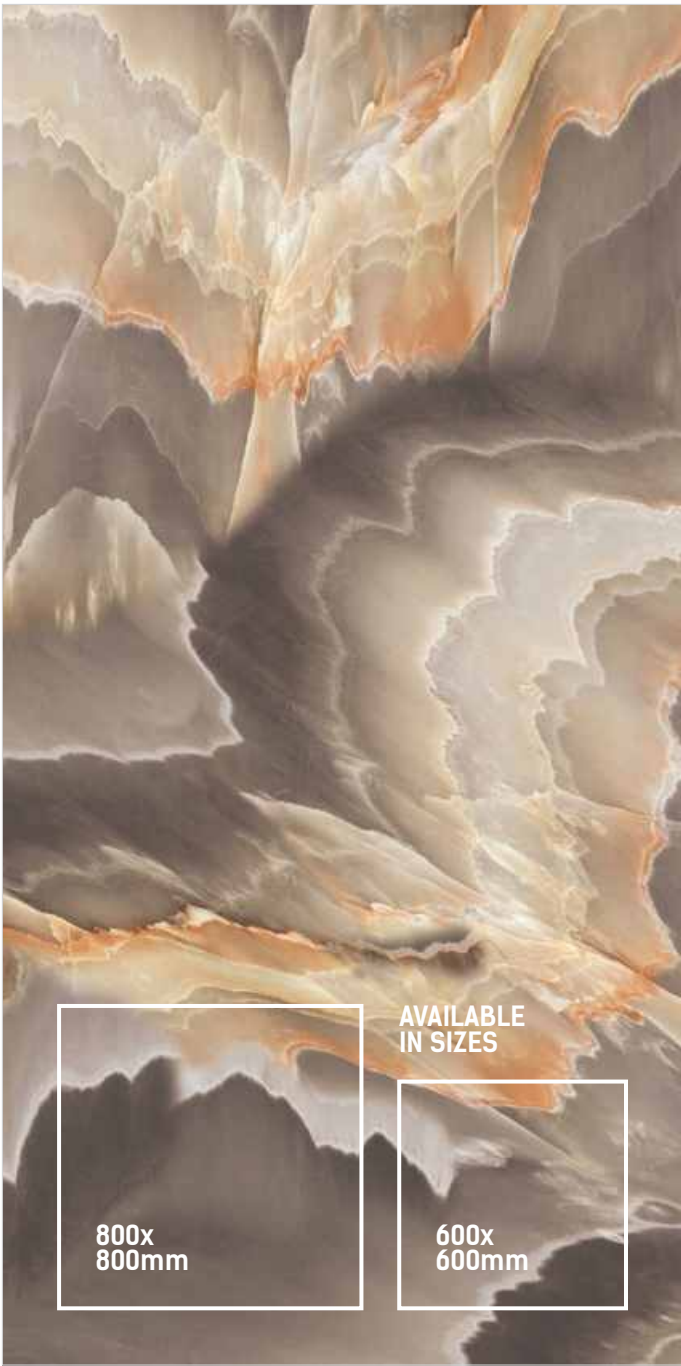

AVAILABLE
IN SIZES

800x
800mm

600x
600mm

**NAVY
BLUE**

SIZE
600x1200mm

THICKNESS
9mm

FINISH
HIGH GLOSS

RANDOM
5