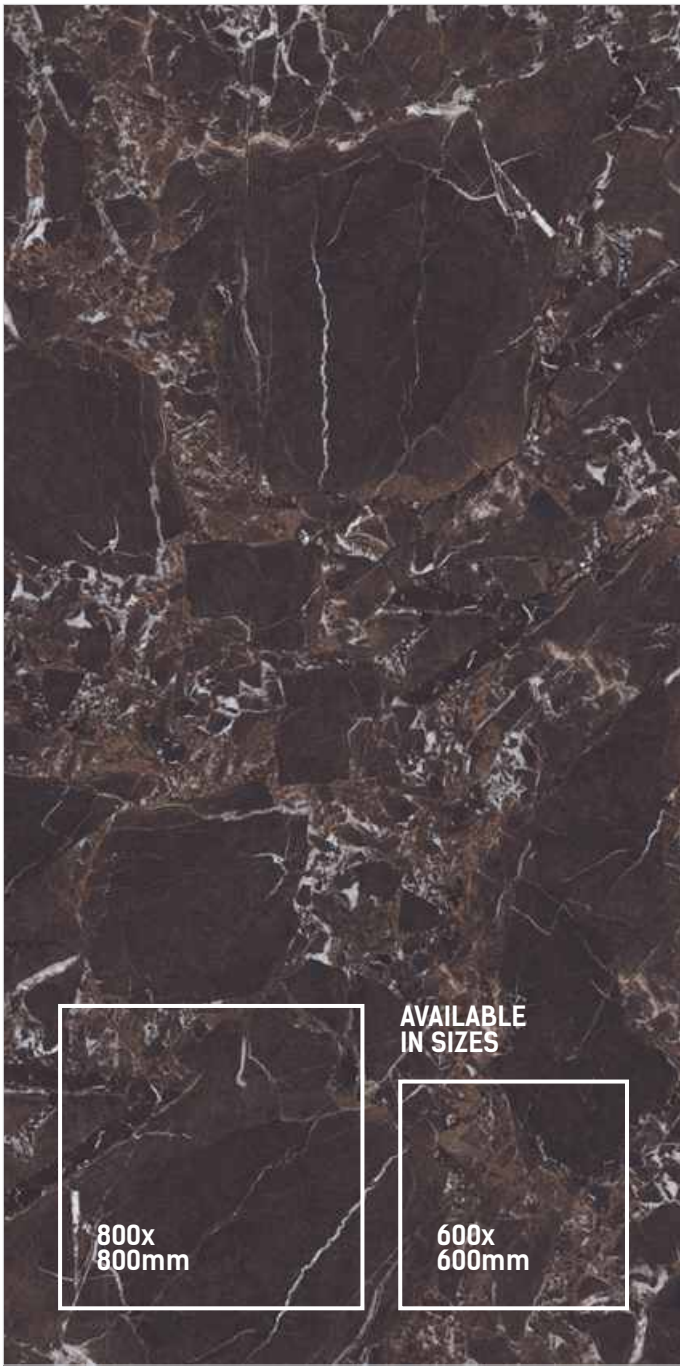

**ANTOLIA
NERO**

SIZE
600x1200mm

THICKNESS
9mm

FINISH
HIGH GLOSS

RANDOM
4

**ASTONIA
BLACK**

SIZE
600x1200mm

THICKNESS
9mm