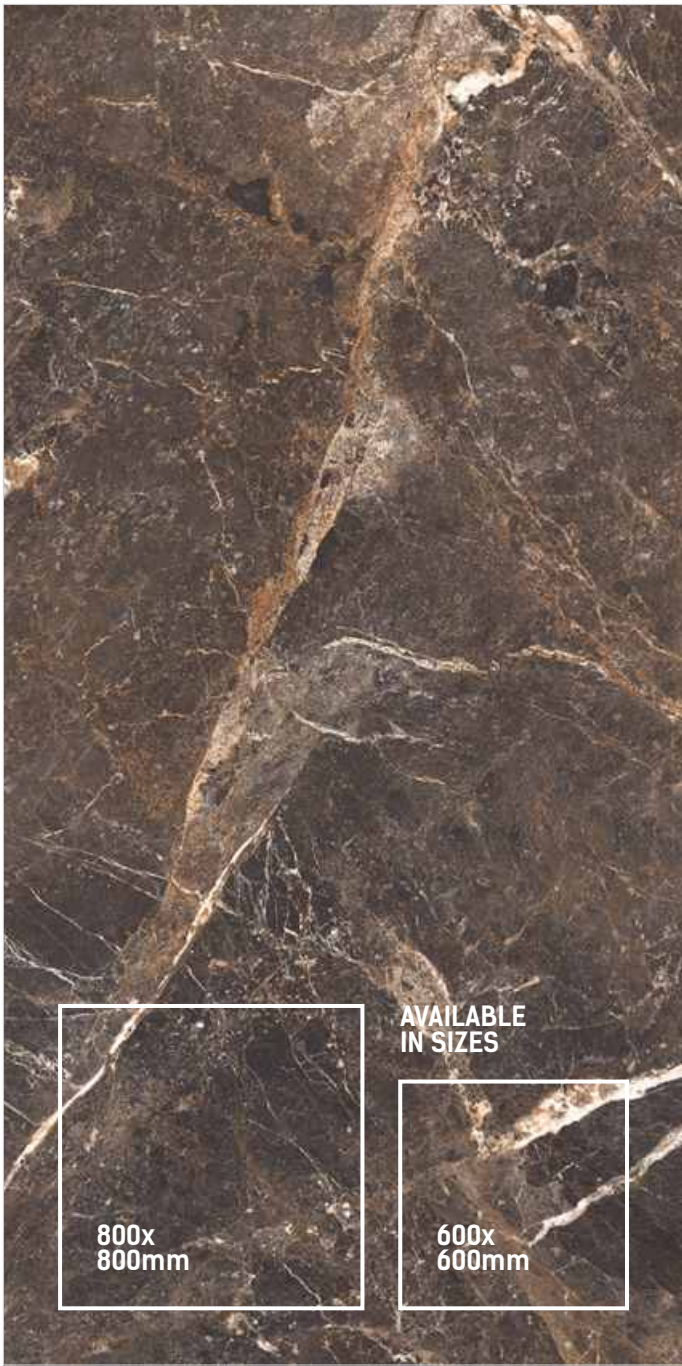

**VERMONT
NATURAL**

SIZE
600x1200mm

THICKNESS
9mm

FINISH
HIGH GLOSS

RANDOM
6

**VOLCANO
BLUE**

SIZE
600x1200mm

THICKNESS
9mm