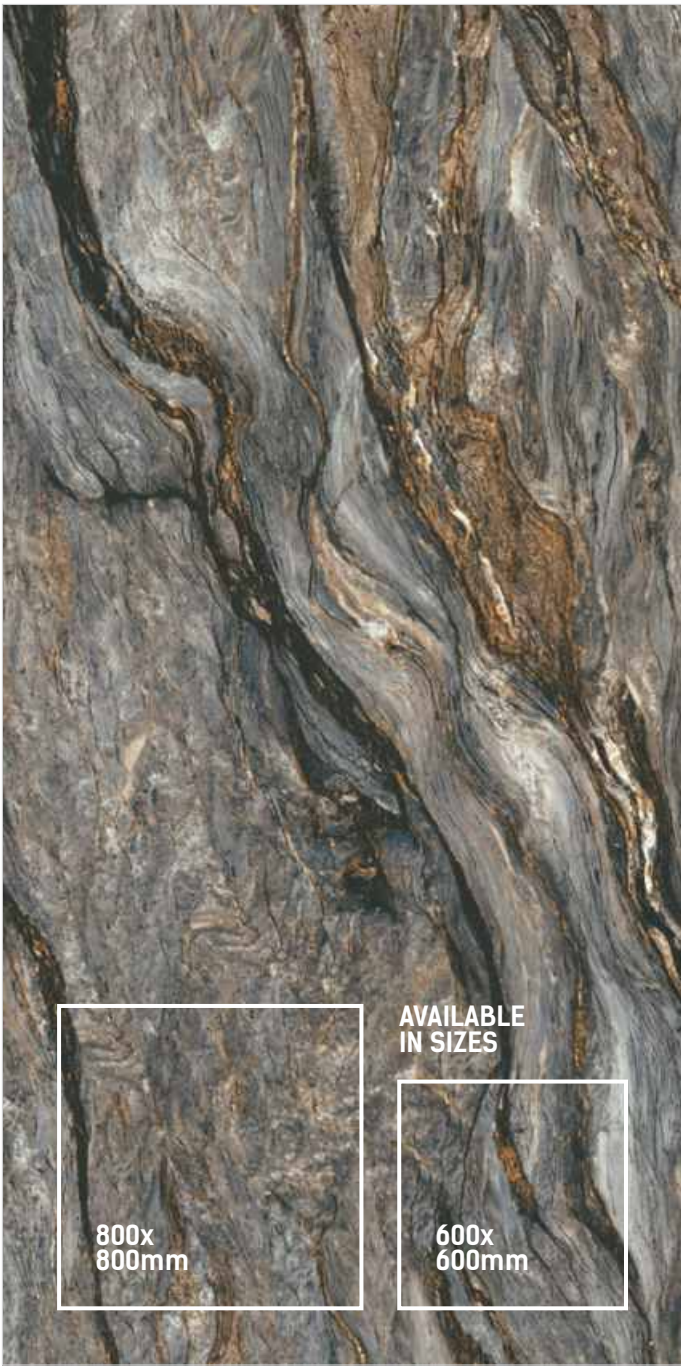

**LOUISE
NATURAL**

SIZE
600x1200mm

THICKNESS
9mm

FINISH
HIGH GLOSS

RANDOM
4

AVAILABLE
IN SIZES

800x
800mm

600x
600mm