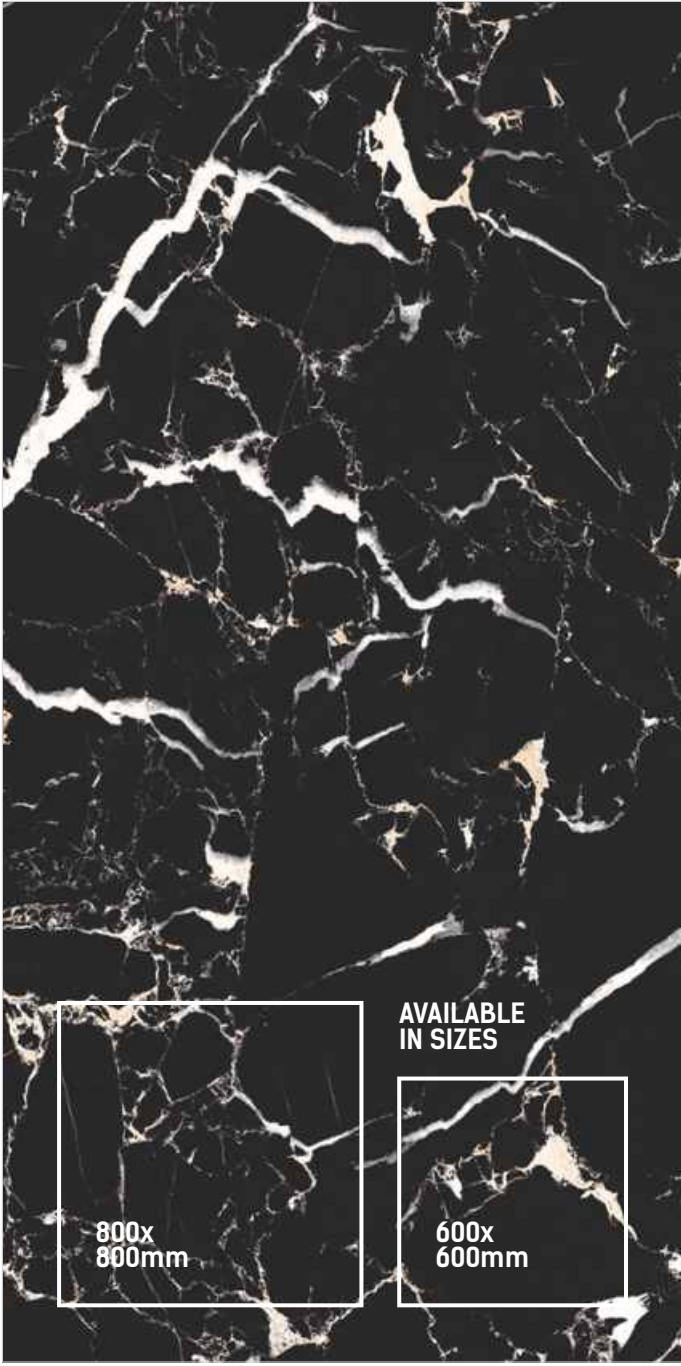

RANDOM
4

AVAILABLE
IN SIZES

800x
800mm

600x
600mm

**IFESO
BLACK**

SIZE
600x1200mm

THICKNESS
9mm

FINISH
HIGH GLOSS