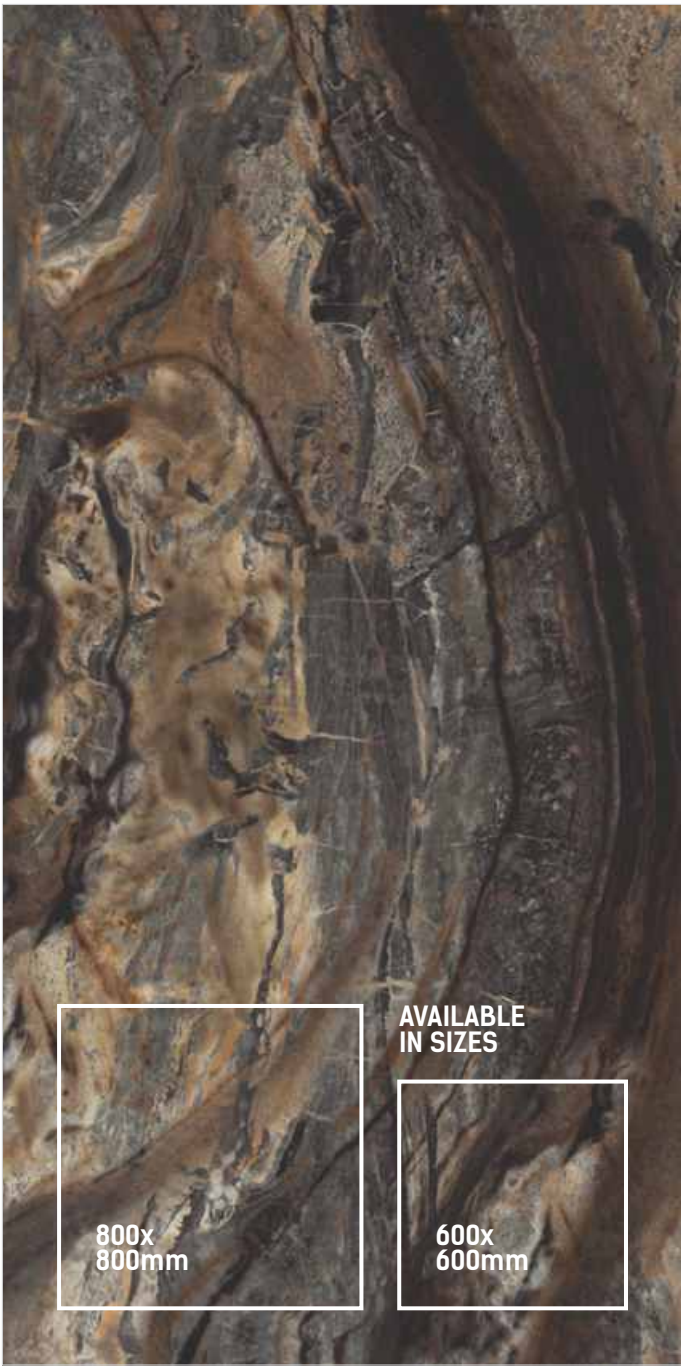

**600x
600mm**

**GRANIT
MARBAL**

SIZE
600x1200mm

THICKNESS
9mm

FINISH
HIGH GLOSS

RANDOM
5

AVAILABLE
IN SIZES

800x
800mm