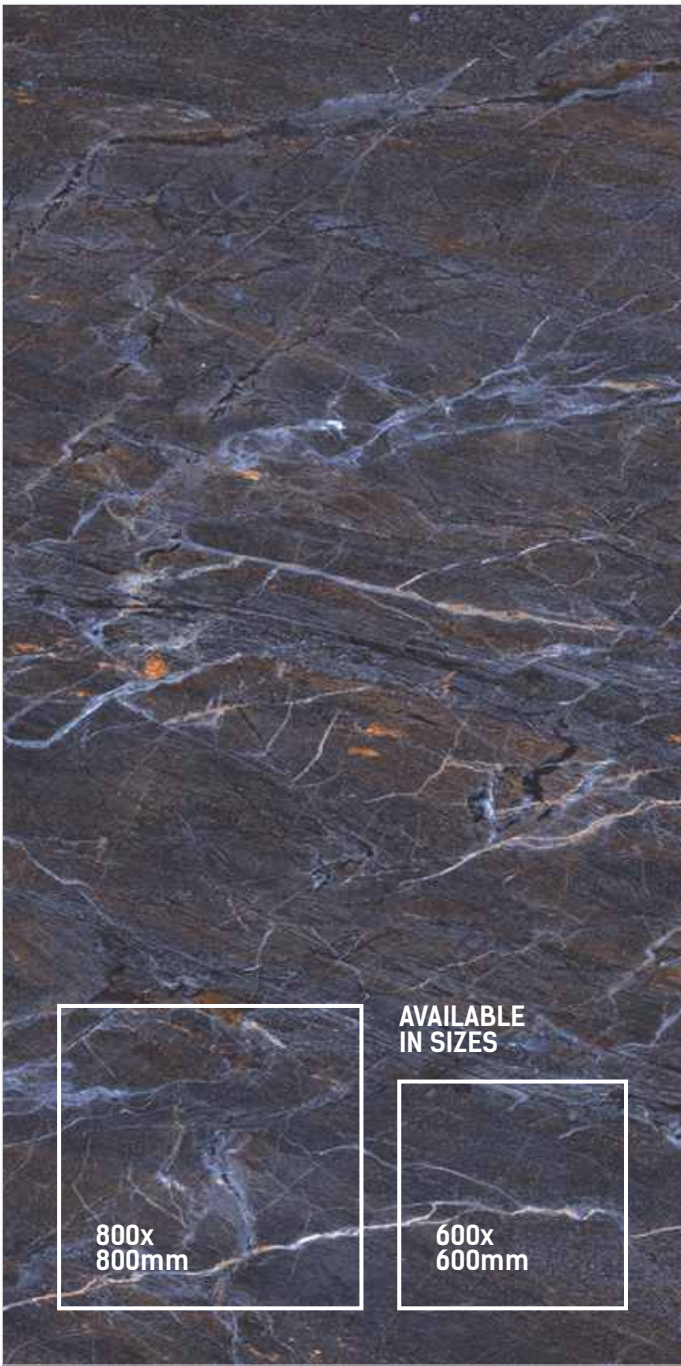

**BLACK
PANDA**

SIZE
600x1200mm

THICKNESS
9mm

FINISH
HIGH GLOSS

RANDOM
8

AVAILABLE
IN SIZES

800x
800mm

600x
600mm