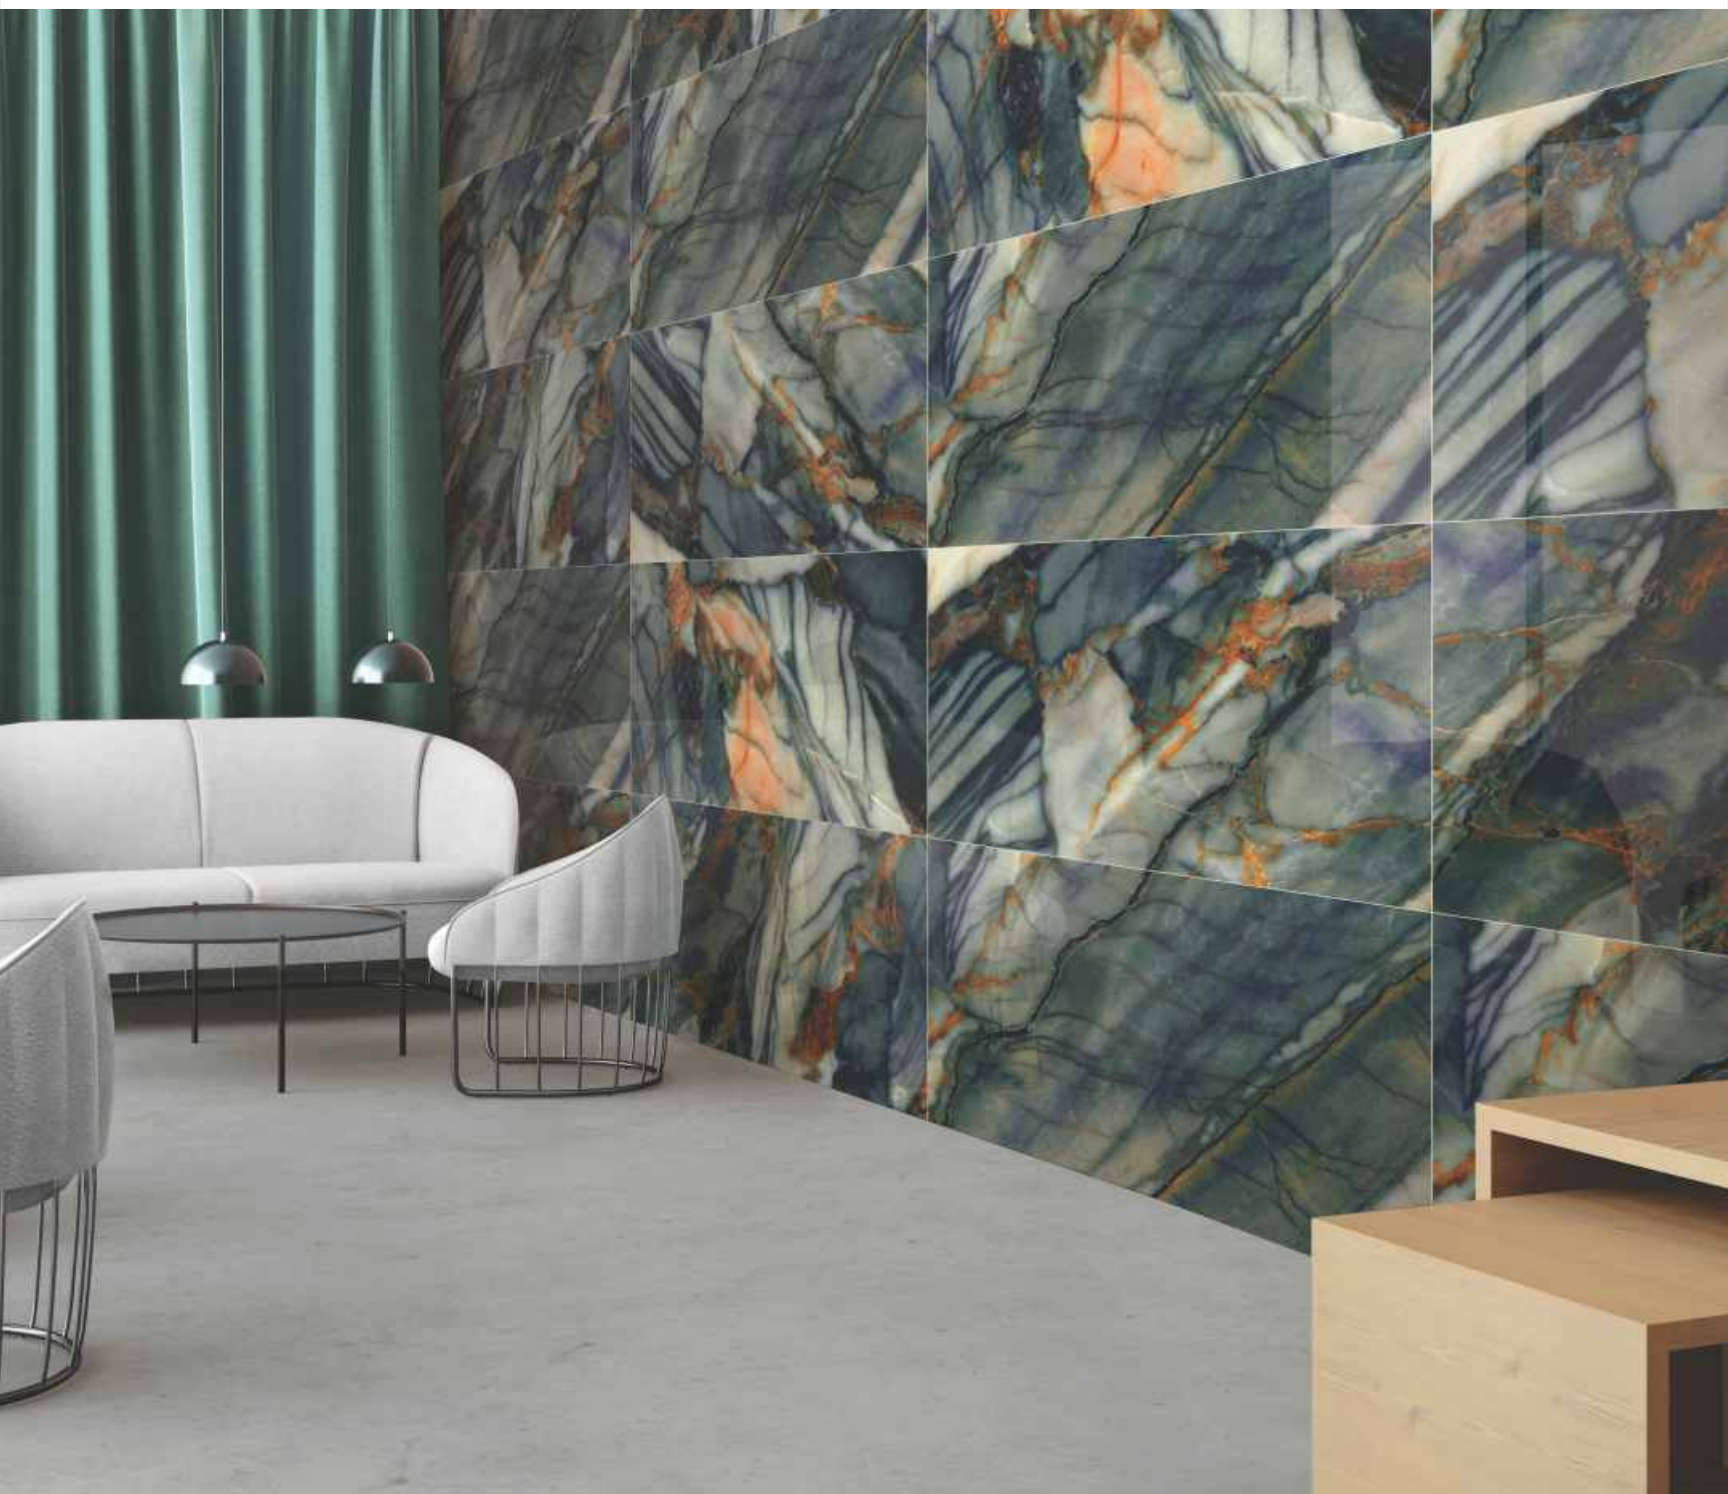

**JASPER
GREEN**

SIZE
600x1200mm

THICKNESS
9mm

FINISH
HIGH GLOSS

RANDOM
4

AVAILABLE
IN SIZES