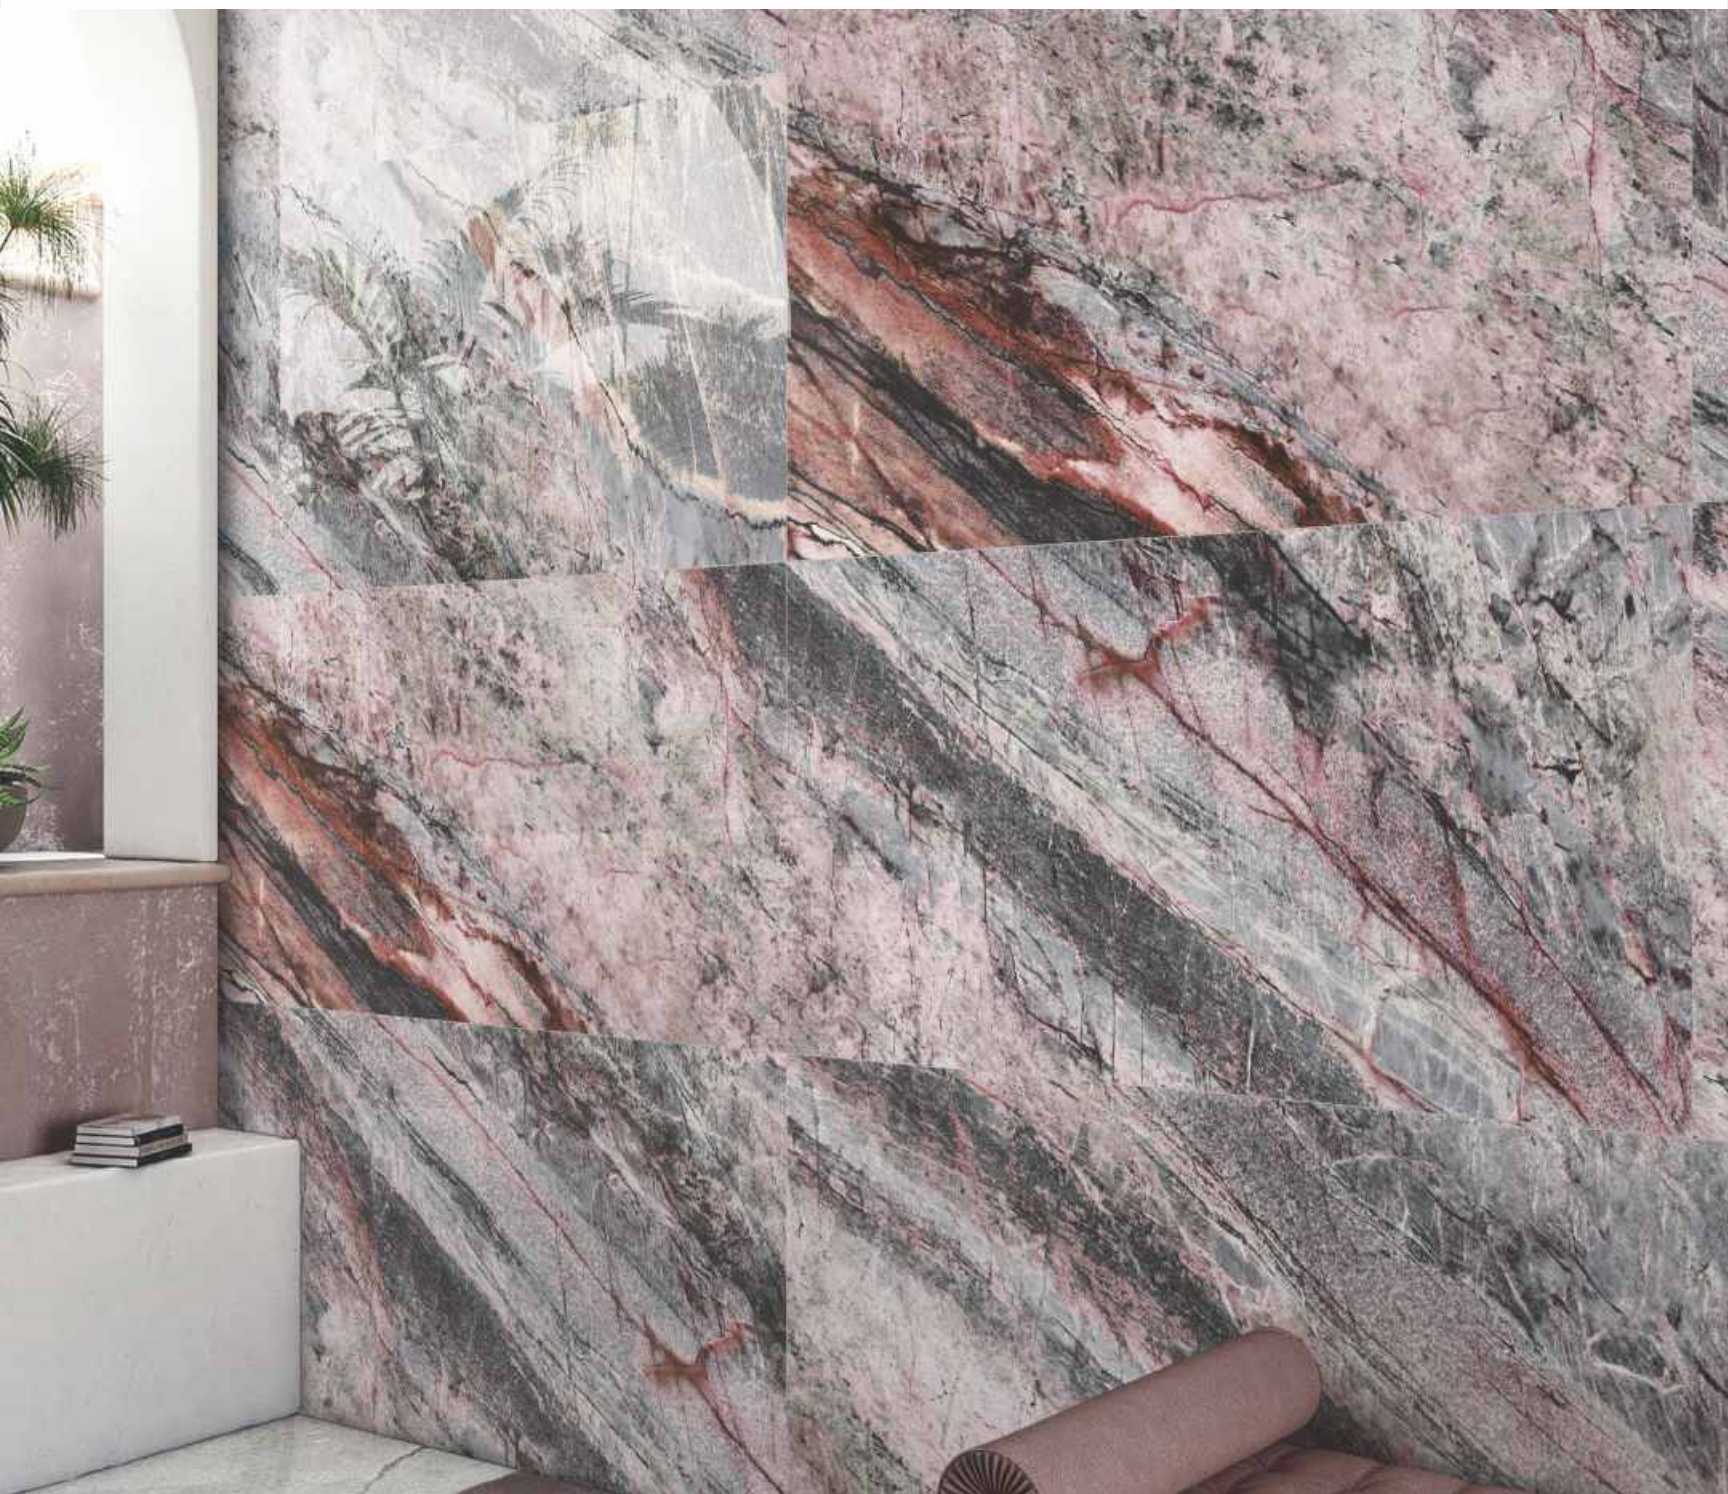

**OCEAN
RED**

SIZE
600x1200mm

THICKNESS
9mm

FINISH
HIGH GLOSS

RANDOM
5