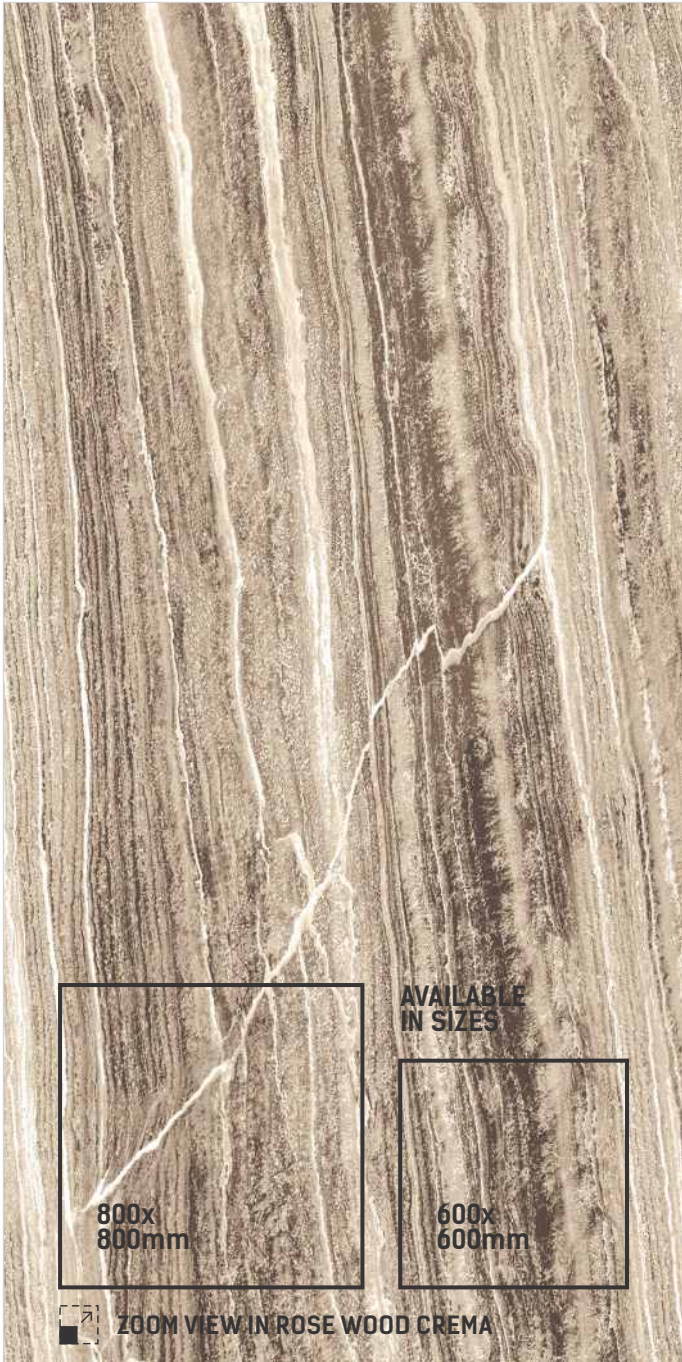

# ROSE WOOD CREMA

SIZE  
**600x1200mm**

THICKNESS  
**9mm**

FINISH  
**CARVING**

RANDOM  
**5**

ROSE WOOD  
WHITE

ROSE WOOD  
GREY

ROSE WOOD  
BLACK