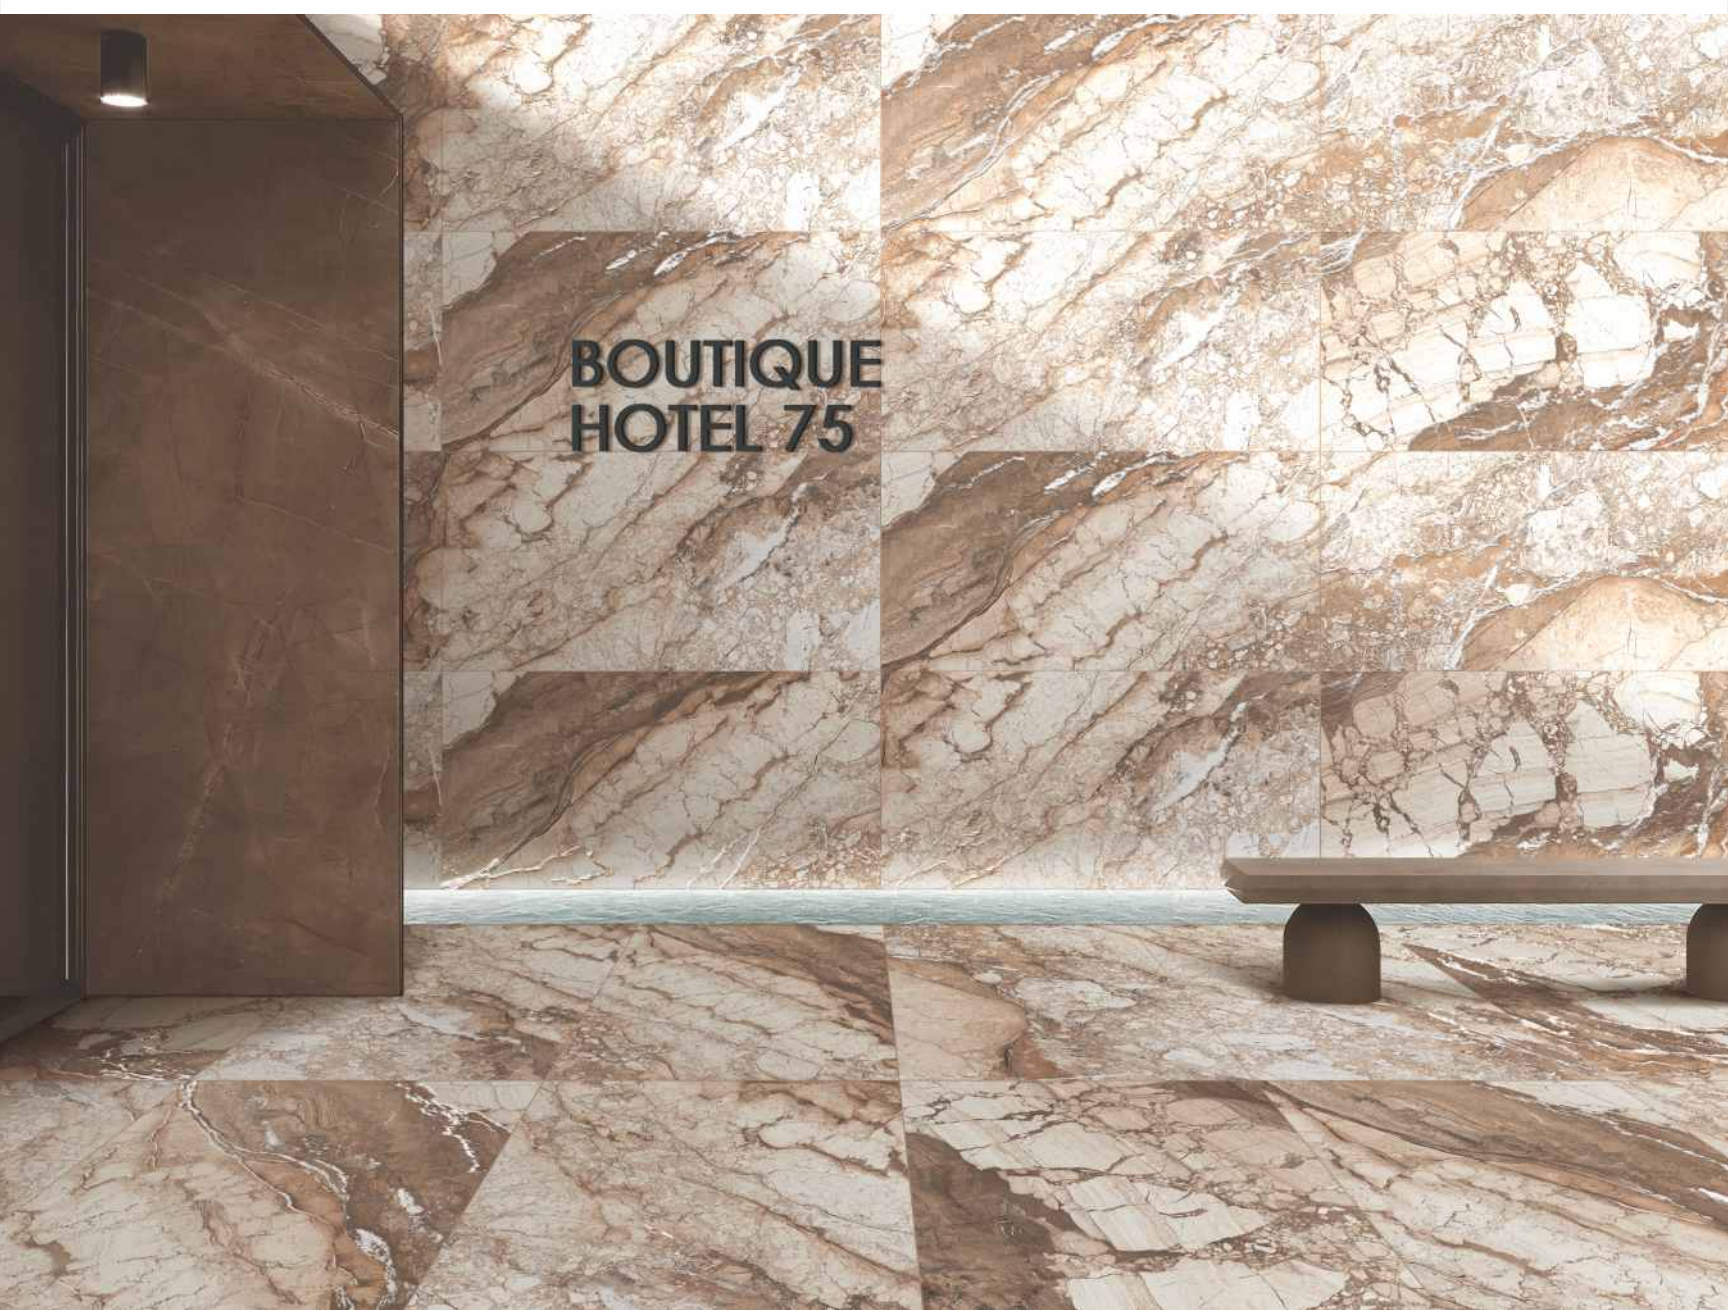

# AMOR COPPER

SIZE  
**600x1200mm**

THICKNESS  
**9mm**

FINISH  
**CARVING**

RANDOM  
**4**

**AMTIC  
GREY**

SIZE  
**600x1200mm**

THICKNESS  
**9mm**