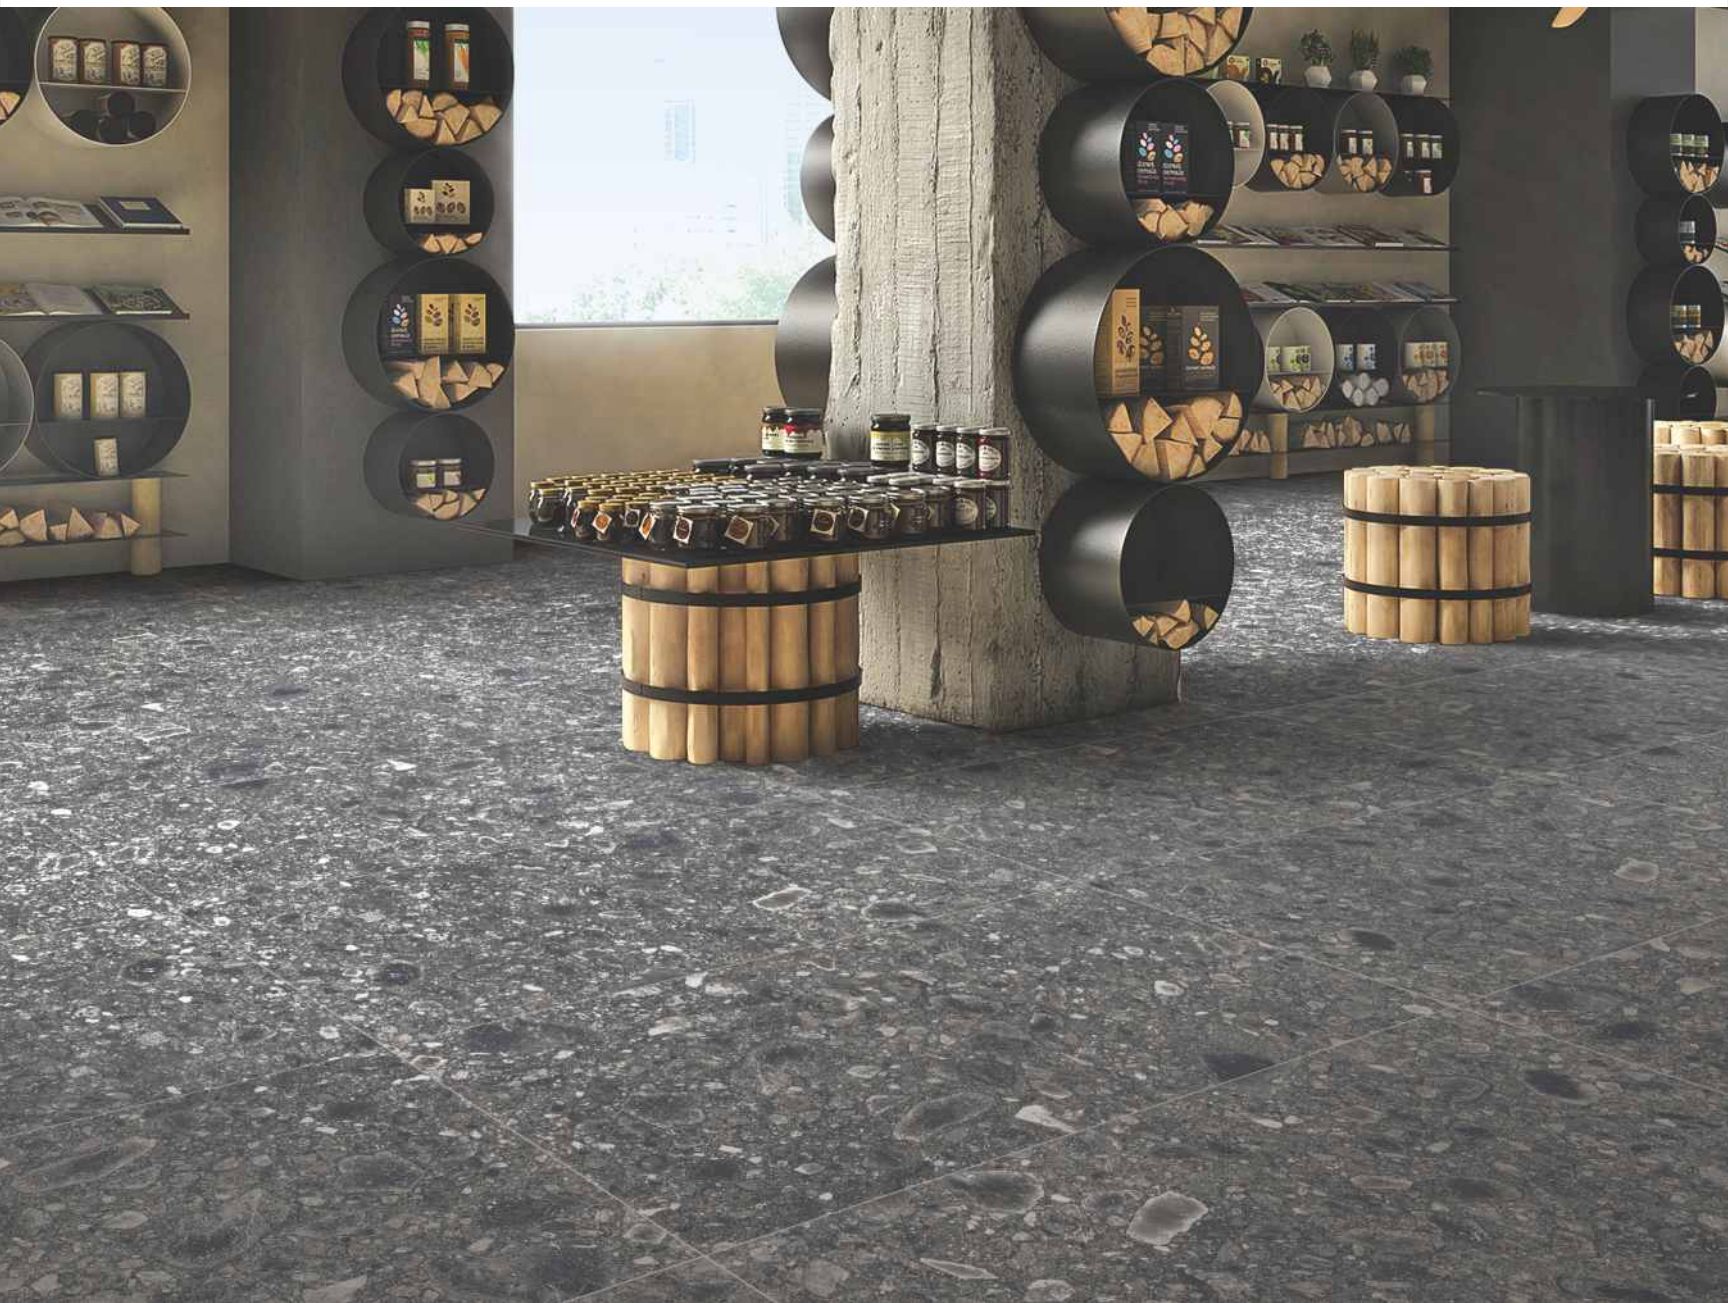

SVPL 7010

SIZE
600x1200mm

THICKNESS
9mm

FINISH
CARVING

RANDOM
1