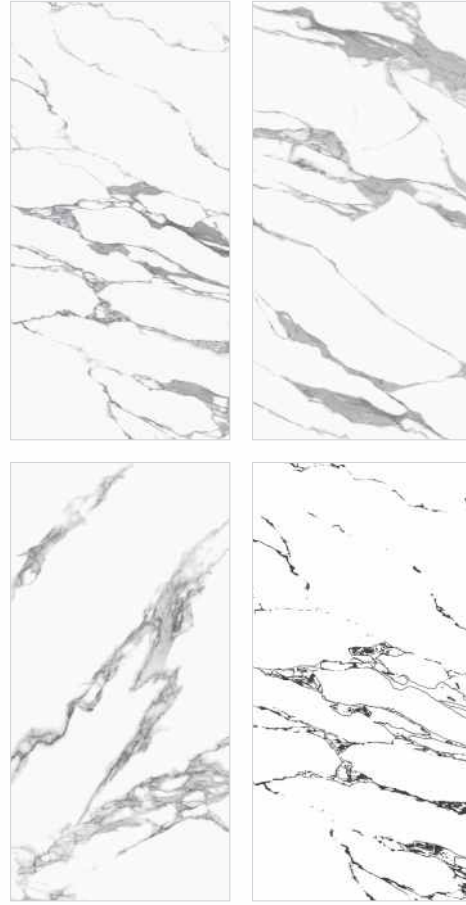

**PACIFIC
SATVARIO**

SIZE
600x1200mm

THICKNESS
9mm

FINISH
CARVING

RANDOM
3

CARVING
EFFECT