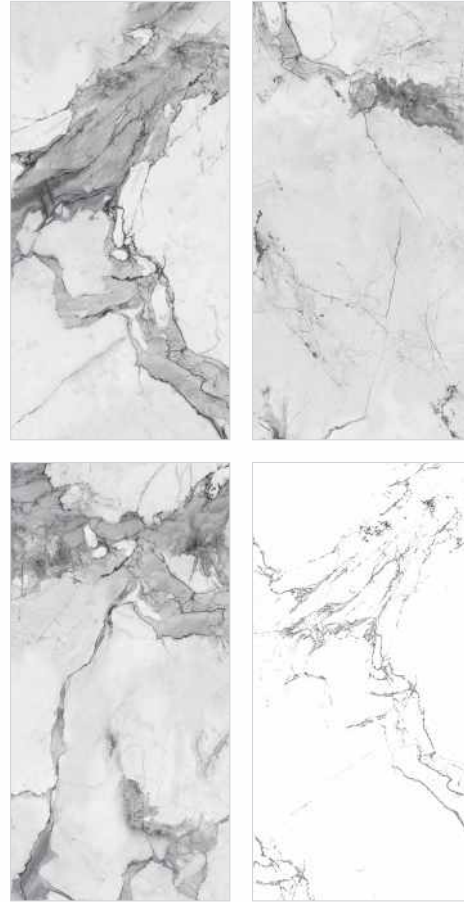

**INOX
DARK**

**SIZE
600x1200mm**

**THICKNESS
9mm**

**FINISH
CARVING**

**RANDOM
3**

**CARVING
EFFECT**