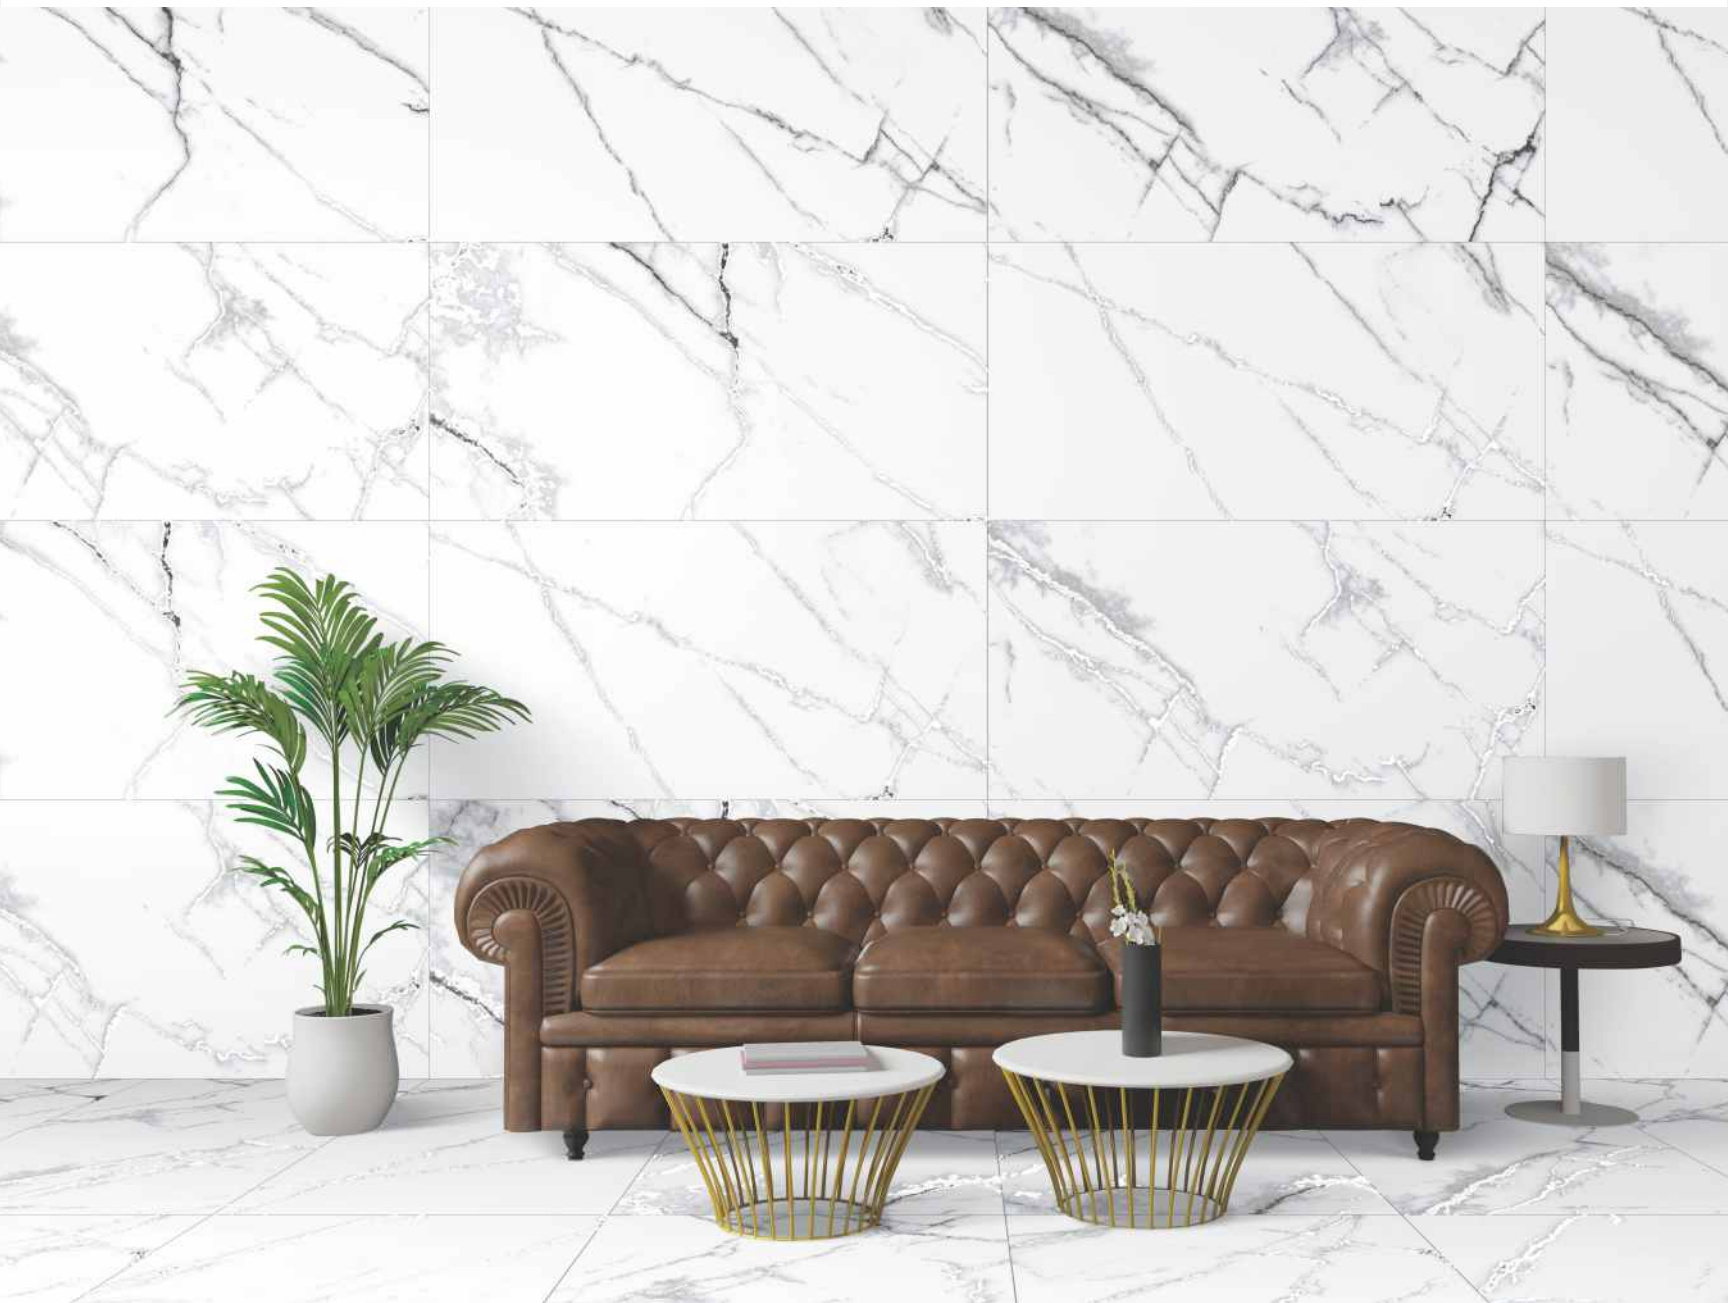

# SATVARIO CREAK

SIZE  
**600x1200mm**

THICKNESS  
**9mm**

FINISH  
**CARVING**

RANDOM  
**3**

CARVING  
EFFECT

**SATVARIO  
JOY**

SIZE  
**600x1200mm**