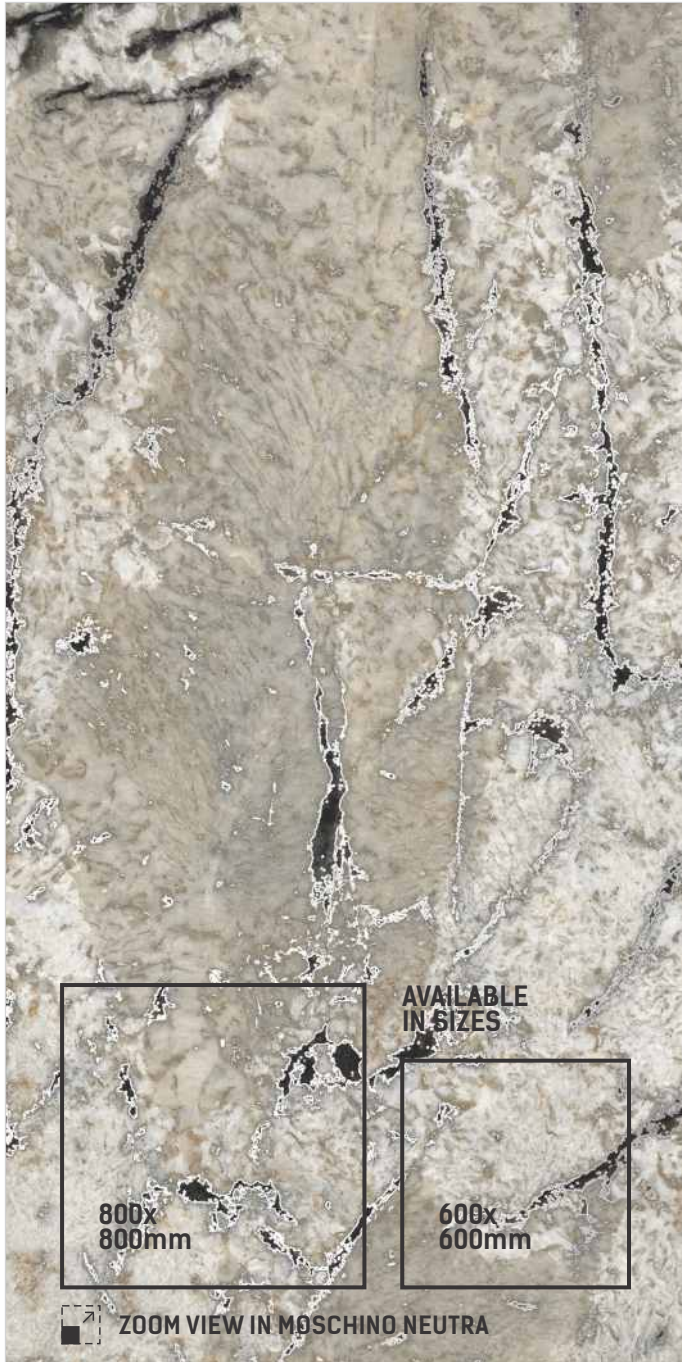

**MOSCHINO  
NEUTRA**

SIZE  
**600x1200mm**

THICKNESS  
**9mm**

FINISH  
**CARVING**

RANDOM  
**8**

AVAILABLE  
IN SIZES

800x  
800mm

600x  
600mm