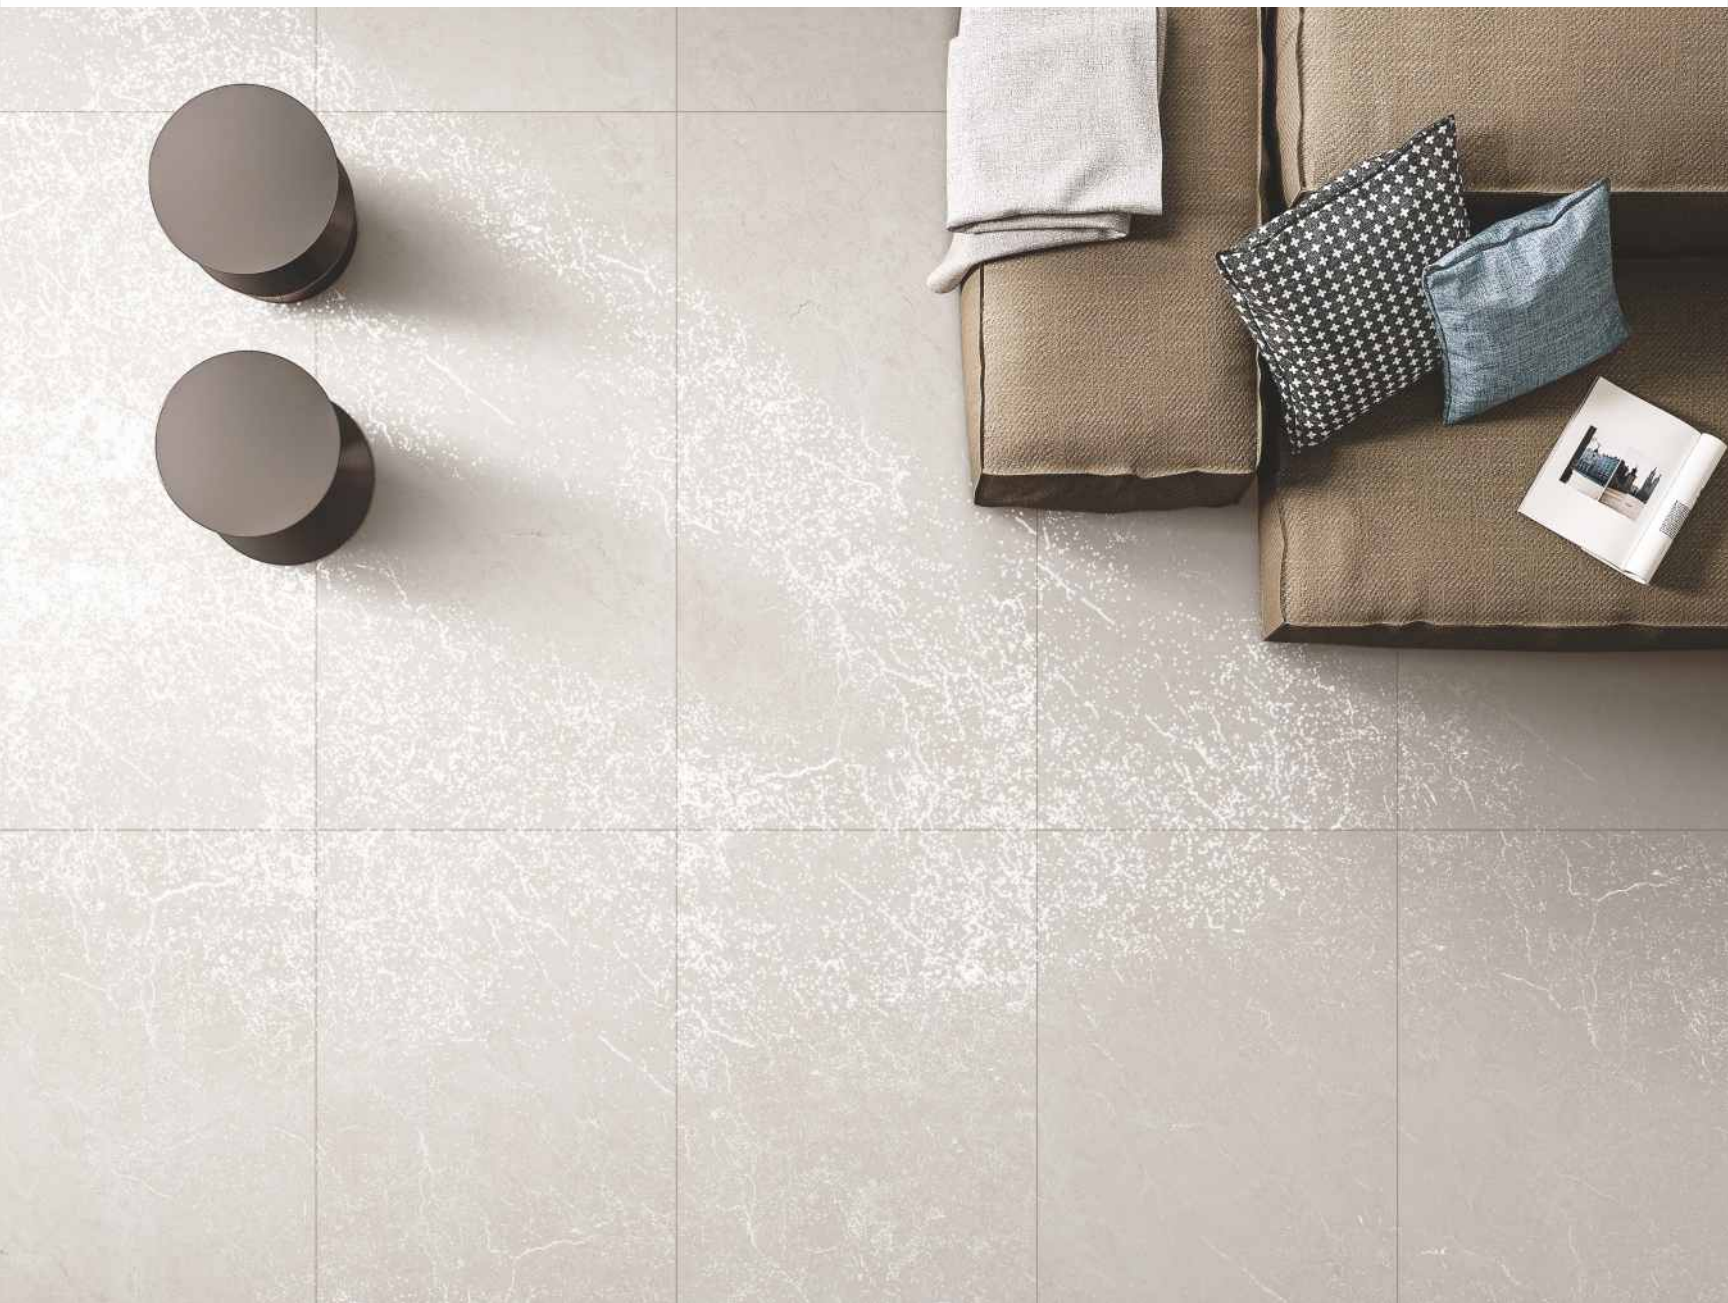

THICKNESS  
**9mm**

FINISH  
**CARVING**

RANDOM  
**4**

800x  
800mm

AVAILABLE  
IN SIZES

600x  
600mm

 ZOOM VIEW IN MARFIL GREY

CARVING  
EFFECT