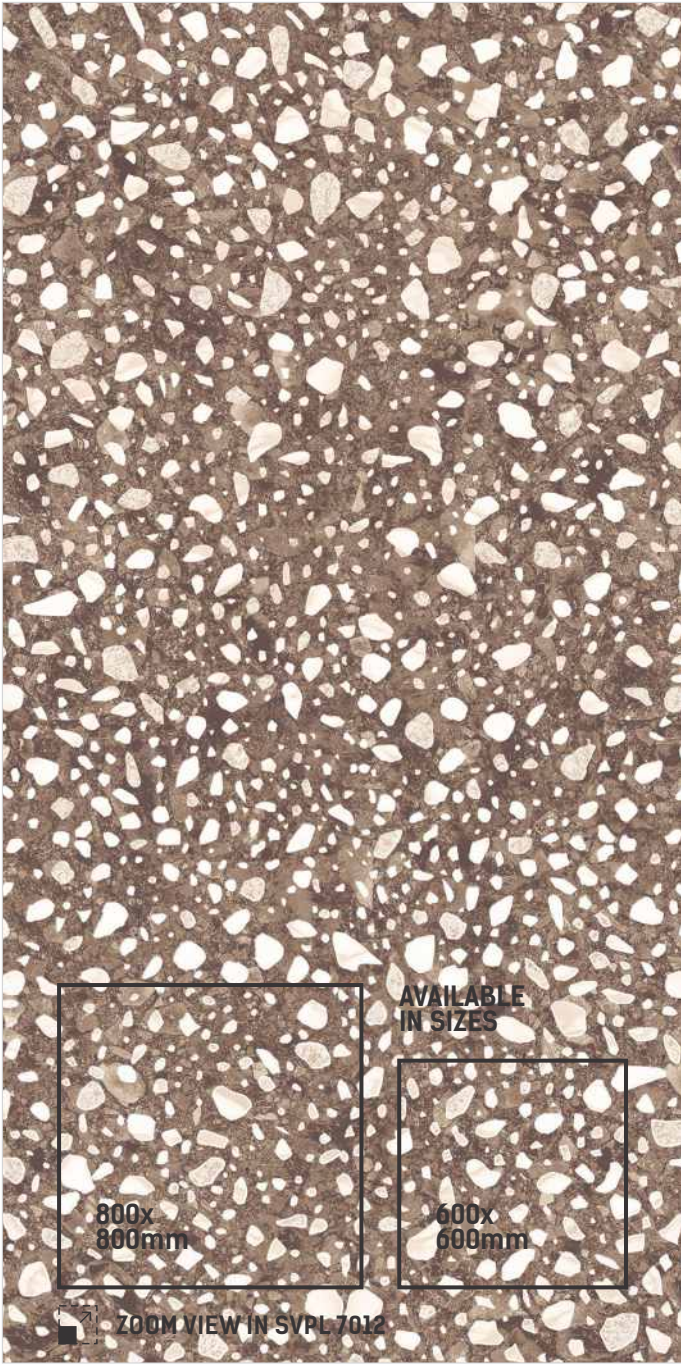

SVPL 7012

SIZE
600x1200mm

THICKNESS
9mm

FINISH
CARVING

RANDOM
1