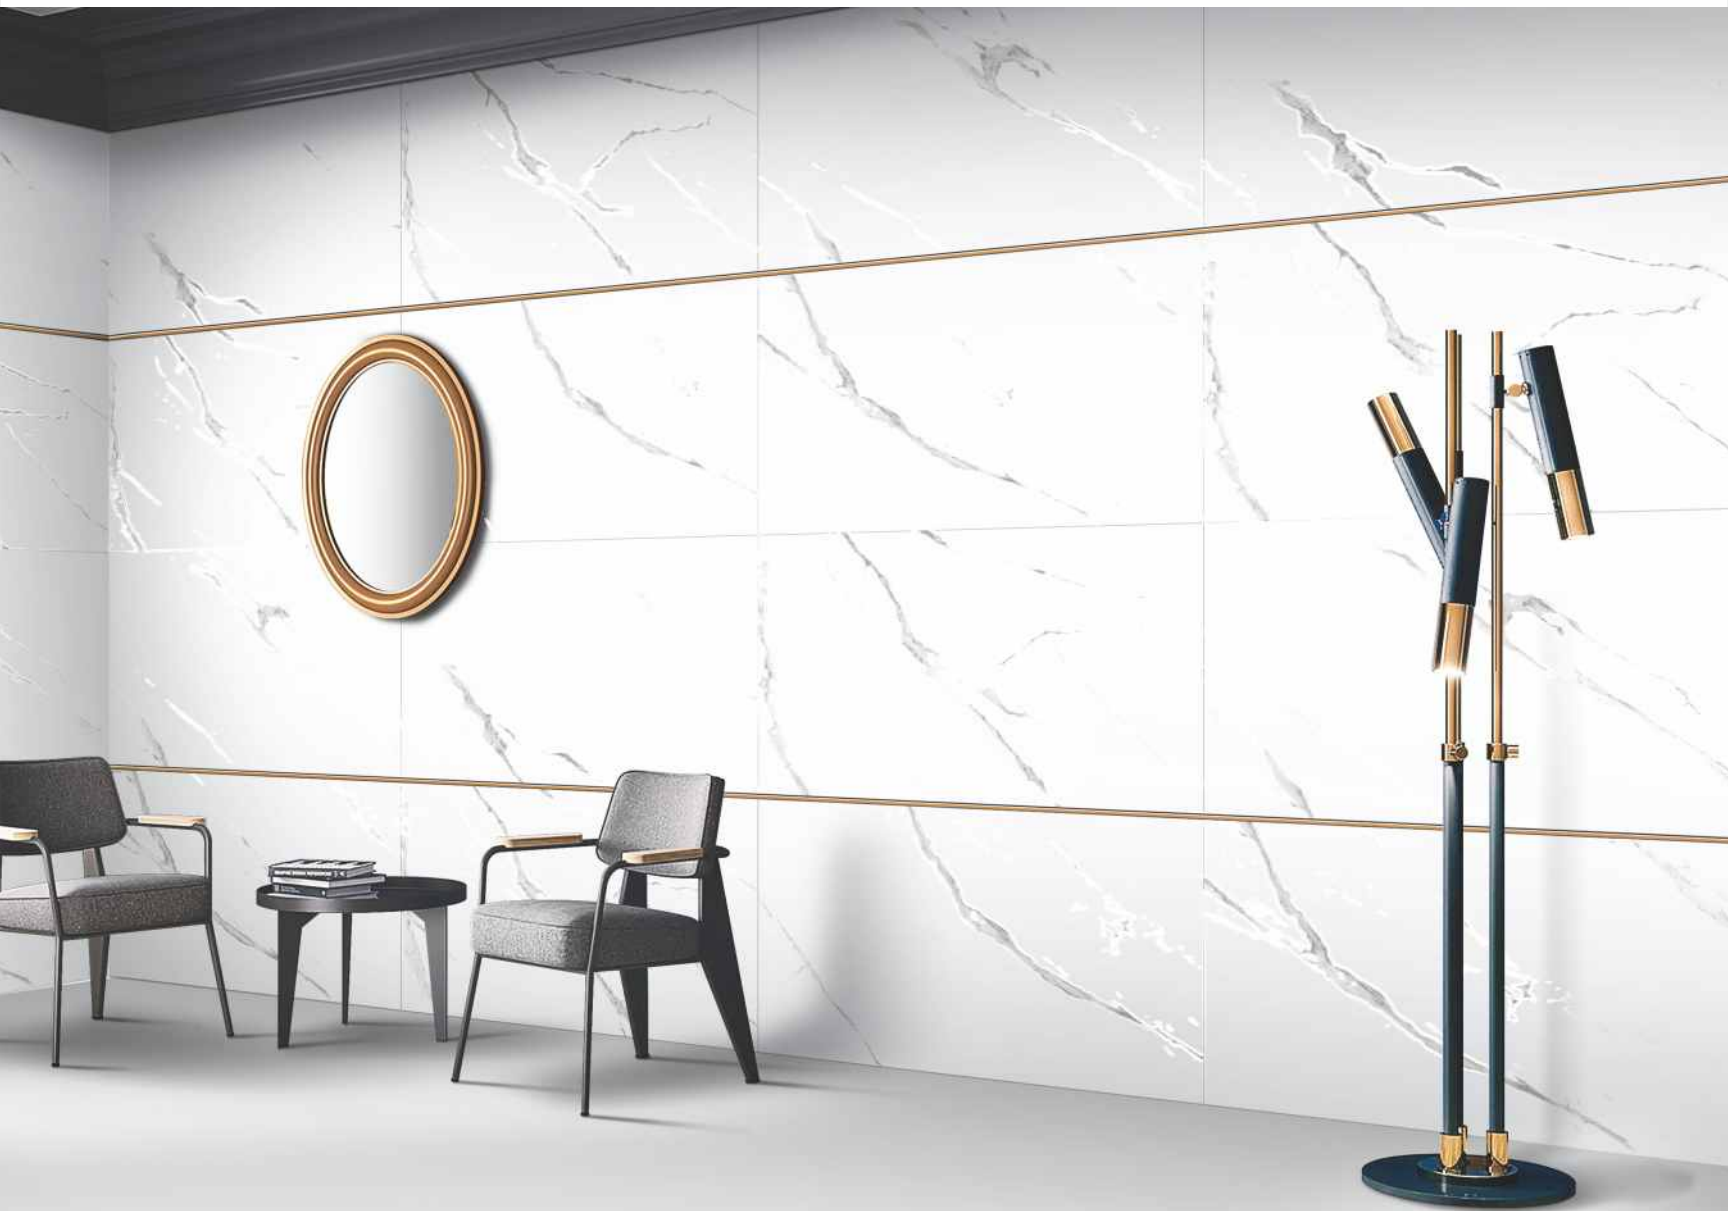

**TREVISO
WHITE**

SIZE
600x1200mm

THICKNESS
9mm

FINISH
CARVING

RANDOM
5

AVAILABLE
IN SIZES

800x
800mm

600x
600mm

ZOOM VIEW IN TREVISO WHITE

CARVING
EFFECT