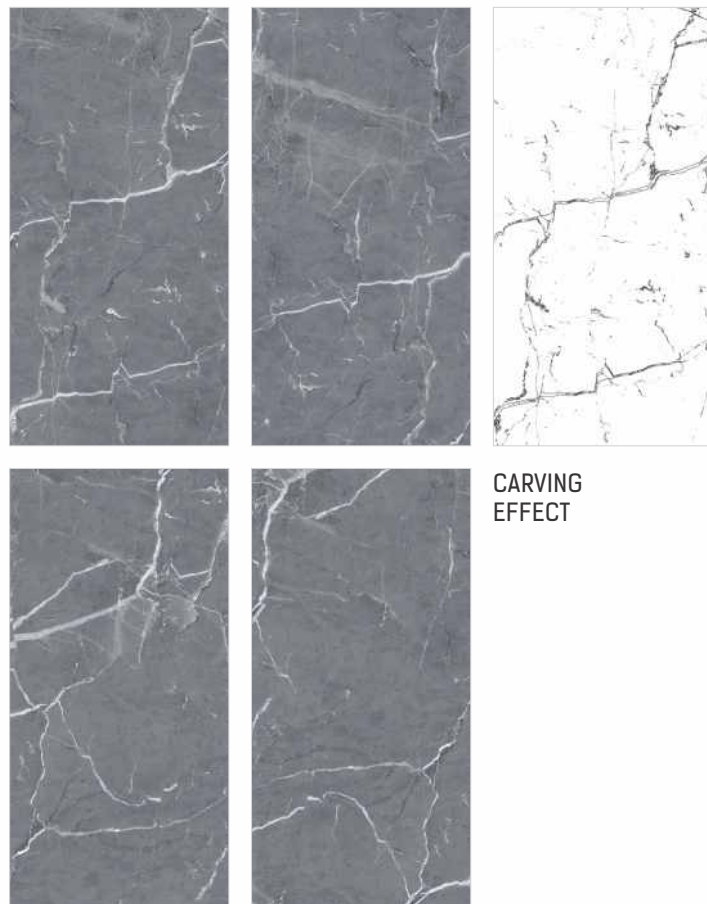

**SPIRIT
GREY**

SIZE
600x1200mm

THICKNESS
9mm

FINISH
CARVING

RANDOM
4