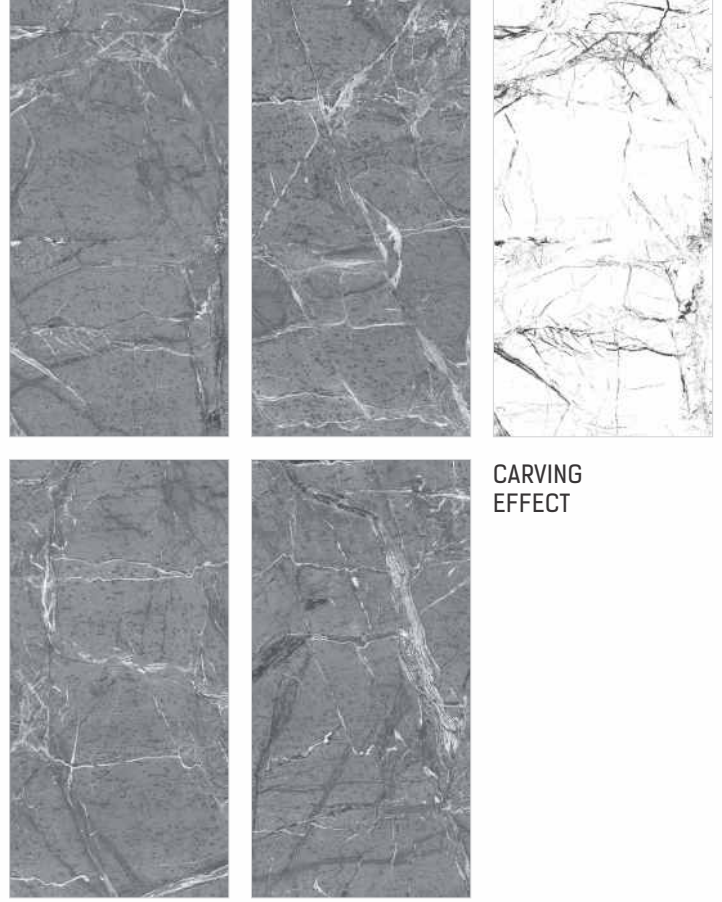

CARVING
EFFECT