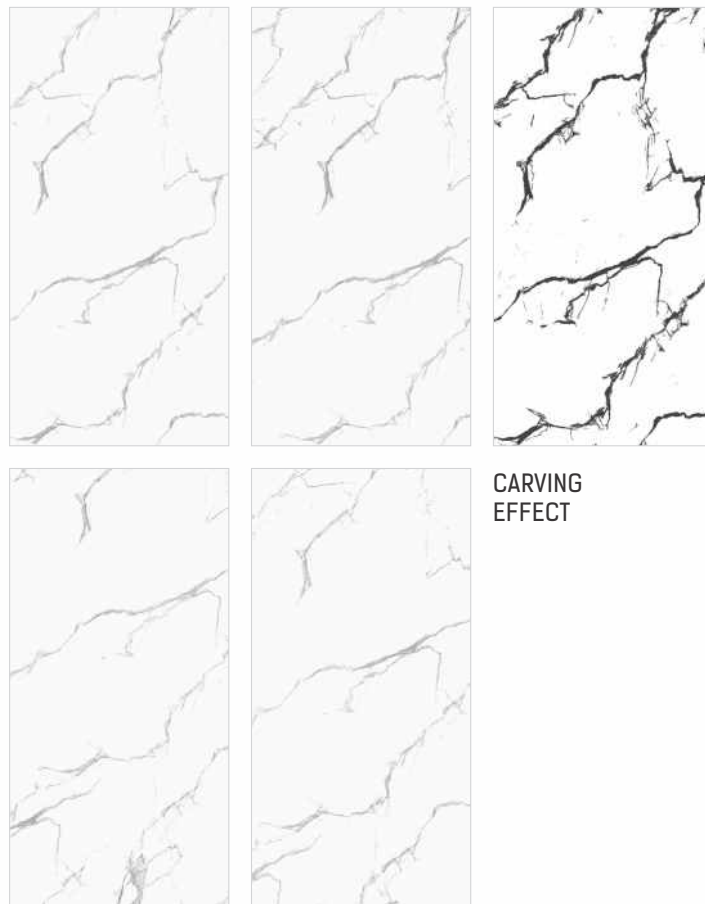

# AMIRA STATUARION WHITE

SIZE  
**600x1200mm**

THICKNESS  
**9mm**

FINISH  
**CARVING**

RANDOM  
**4**