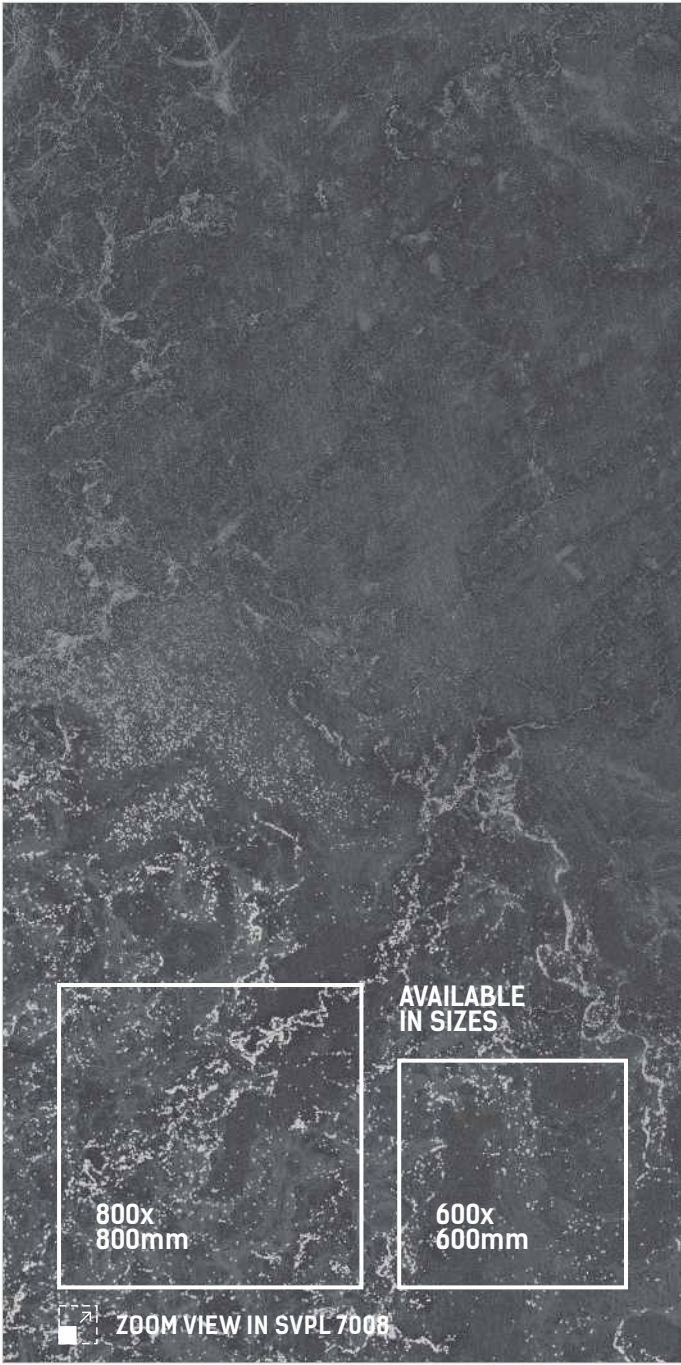

SVPL 7008

SIZE
600x1200mm

THICKNESS
9mm

FINISH
CARVING

RANDOM
2