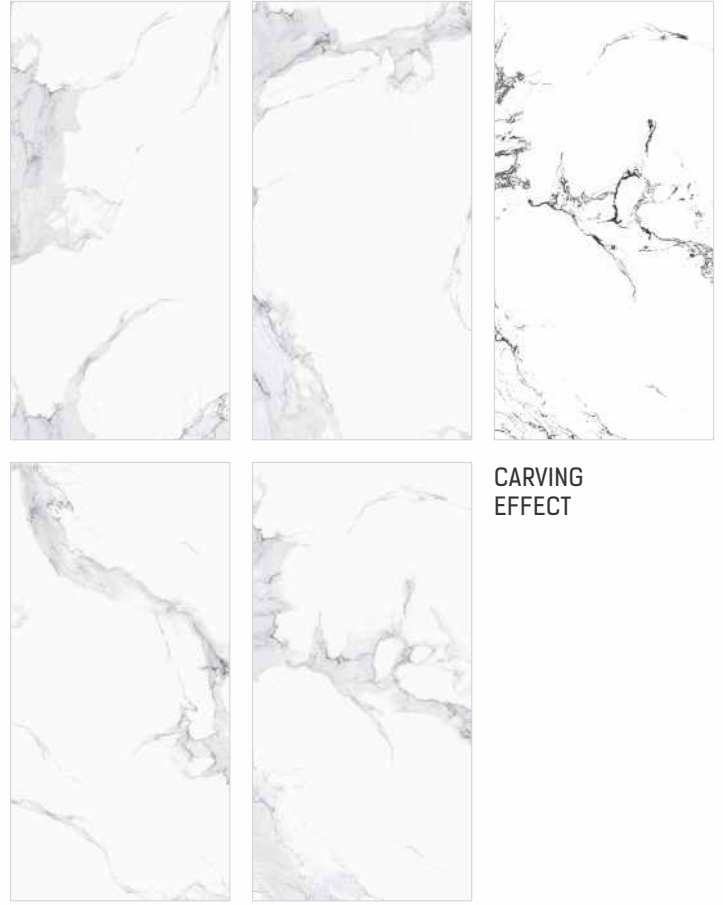

ZOOM VIEW IN FROZA SATVARIO

CARVING  
EFFECT