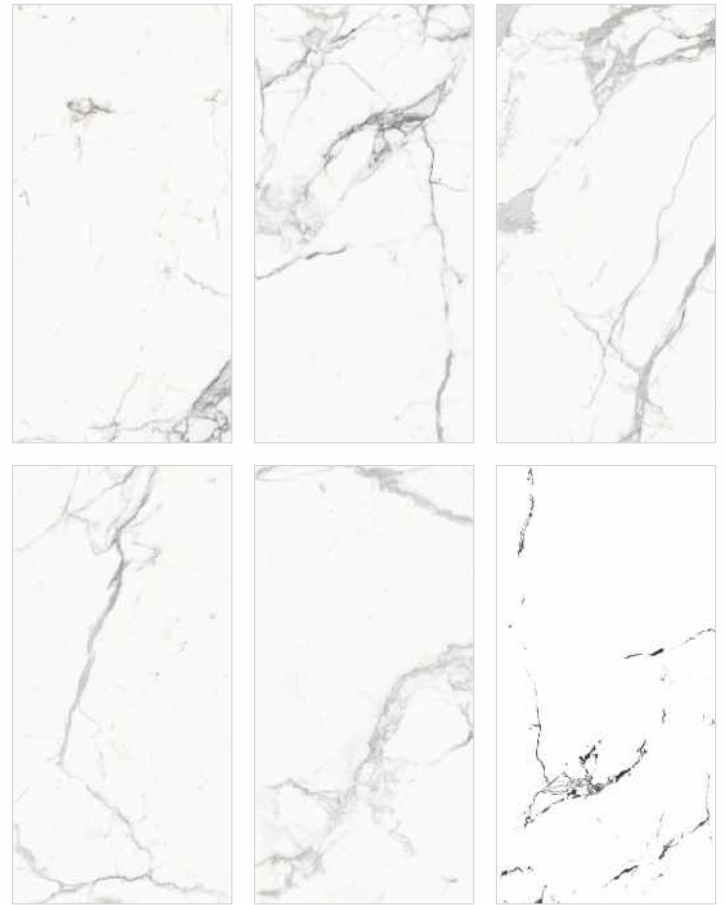

**SATVARIO
JOY**

SIZE
600x1200mm

THICKNESS
9mm

FINISH
CARVING

RANDOM
9

**CARVING
EFFECT**