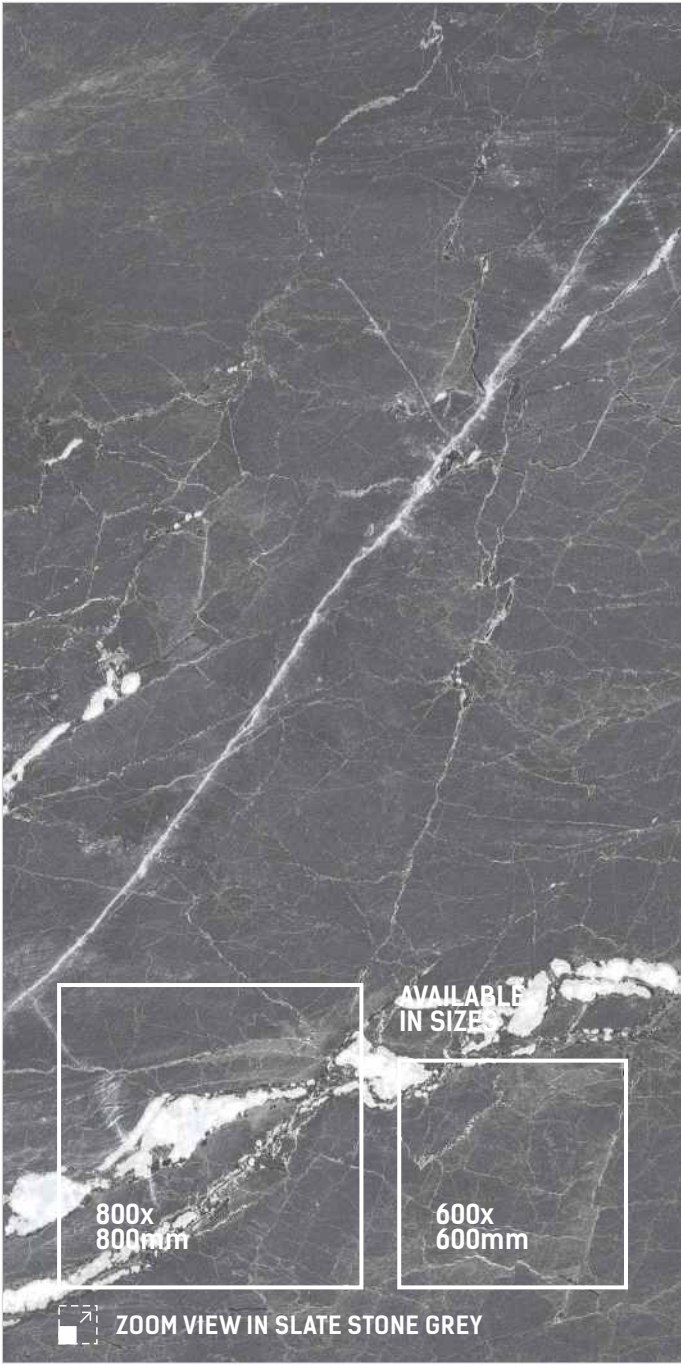

THICKNESS  
**9mm**

FINISH  
**CARVING**

RANDOM  
**9**

**CARVING  
EFFECT**

**SLATE STONE  
GREY**

SIZE  
**600x1200mm**

THICKNESS  
**9mm**

FINISH  
**CARVING**