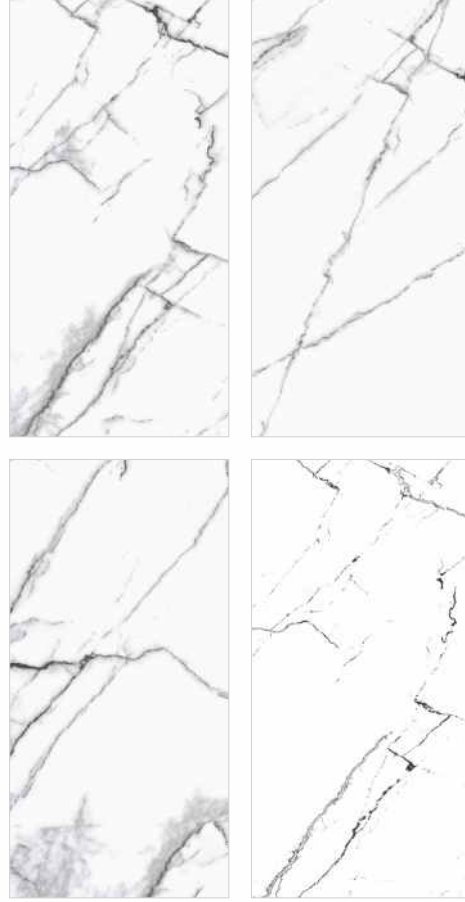

# SATVARIO CREAK

SIZE  
**600x1200mm**

THICKNESS  
**9mm**

FINISH  
**CARVING**

RANDOM  
**3**

CARVING  
EFFECT

**SATVARIO  
JOY**

SIZE  
**600x1200mm**