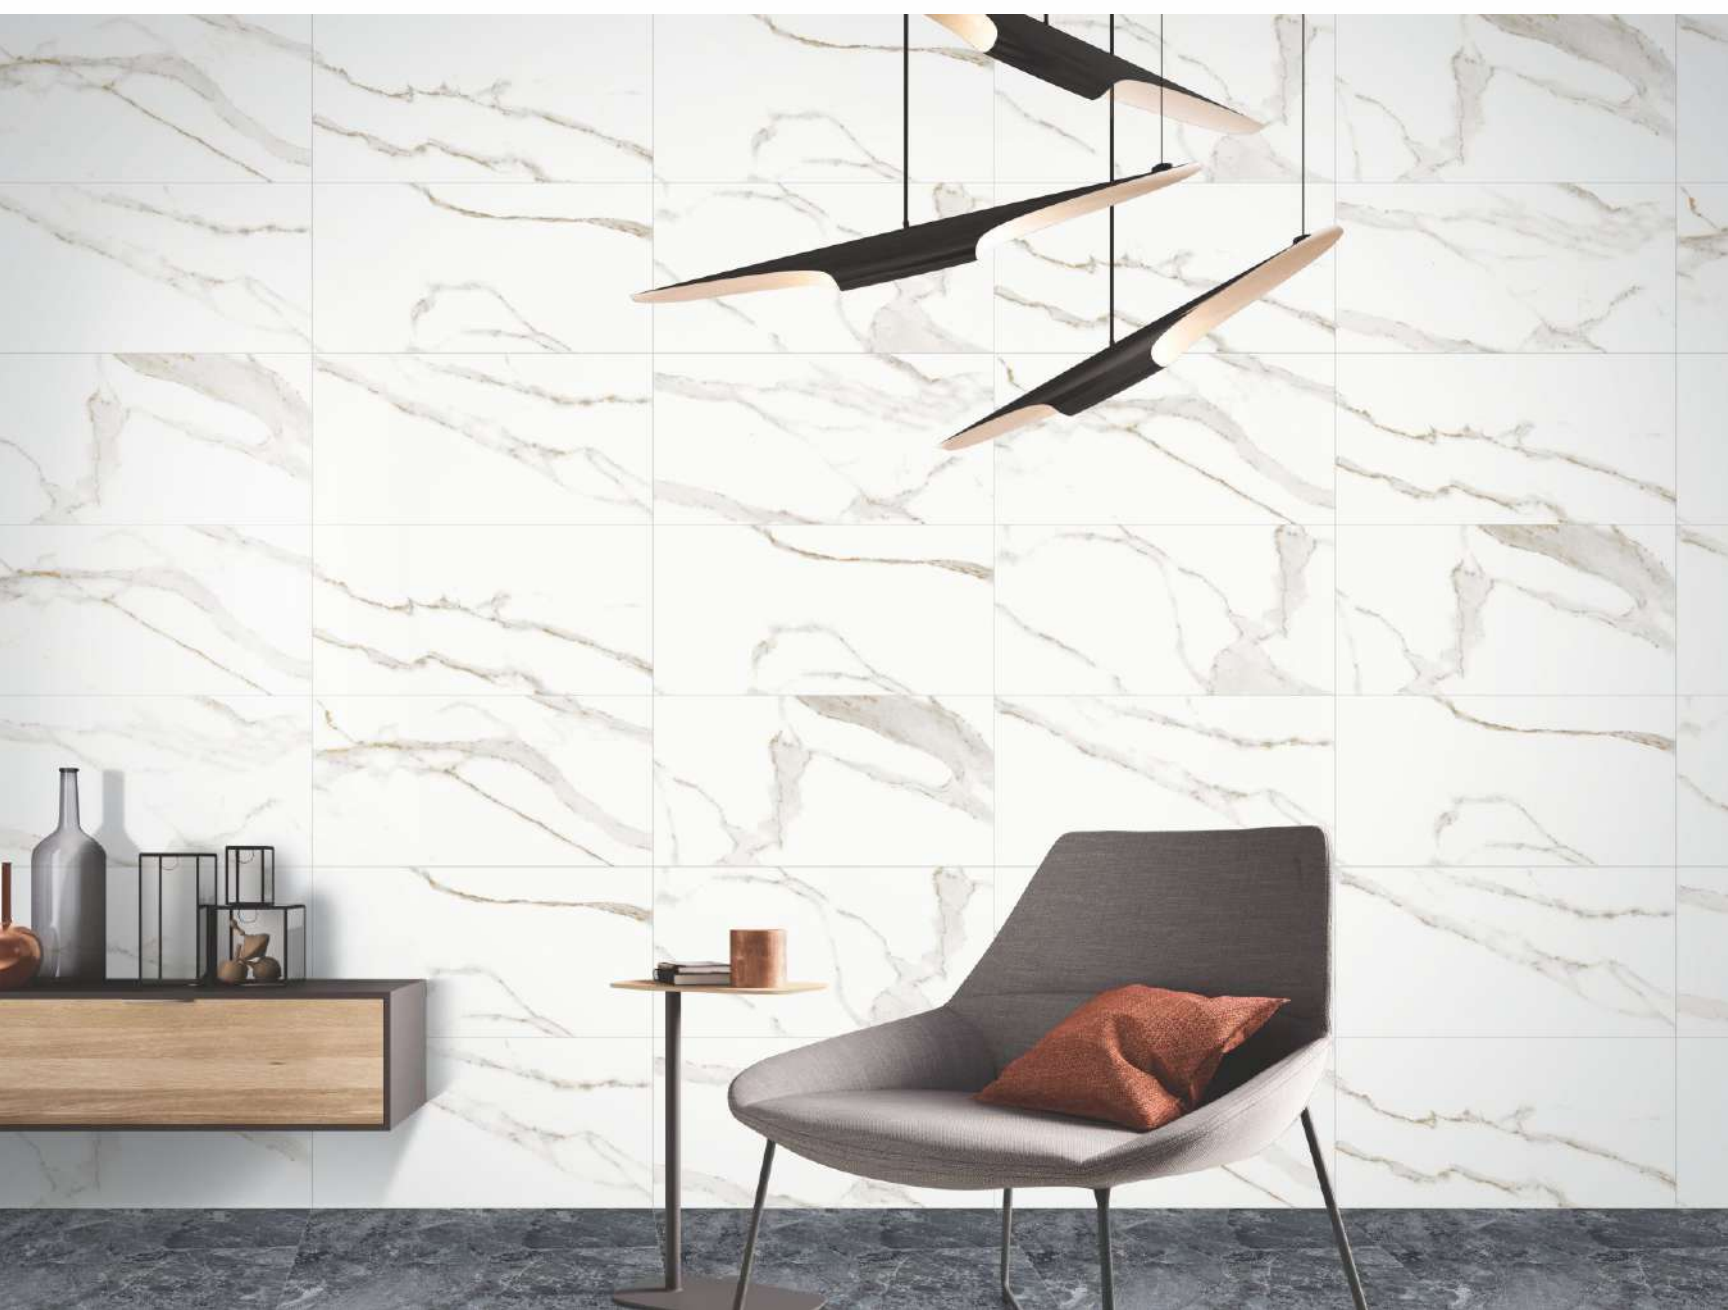

SIZE
300x600mm

THICKNESS
9mm

FINISH
GLOSSY

RANDOM
7

 ZOOM VIEW IN TILES NAME

**GOLDEN
ONYX**

SIZE
300x600mm

THICKNESS
9mm