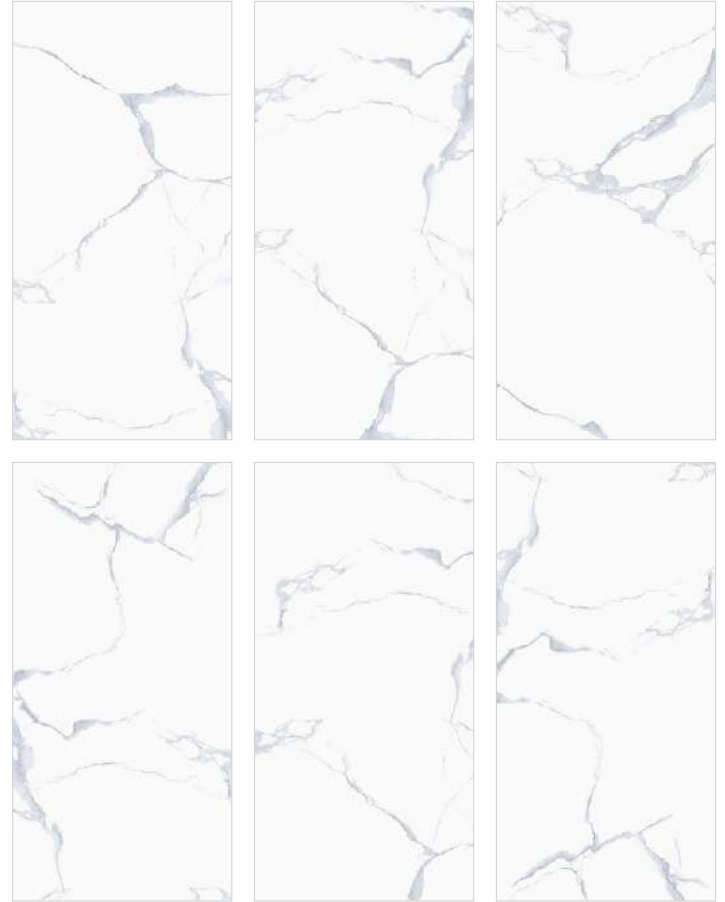

RANDOM
6

 ZOOM VIEW IN CARTAGO STATUARIO

**CRASH
BEIGE**

SIZE
300x600mm

THICKNESS
9mm

FINISH
GLOSSY

RANDOM
8

 ZOOM VIEW IN CRASH BEIGE