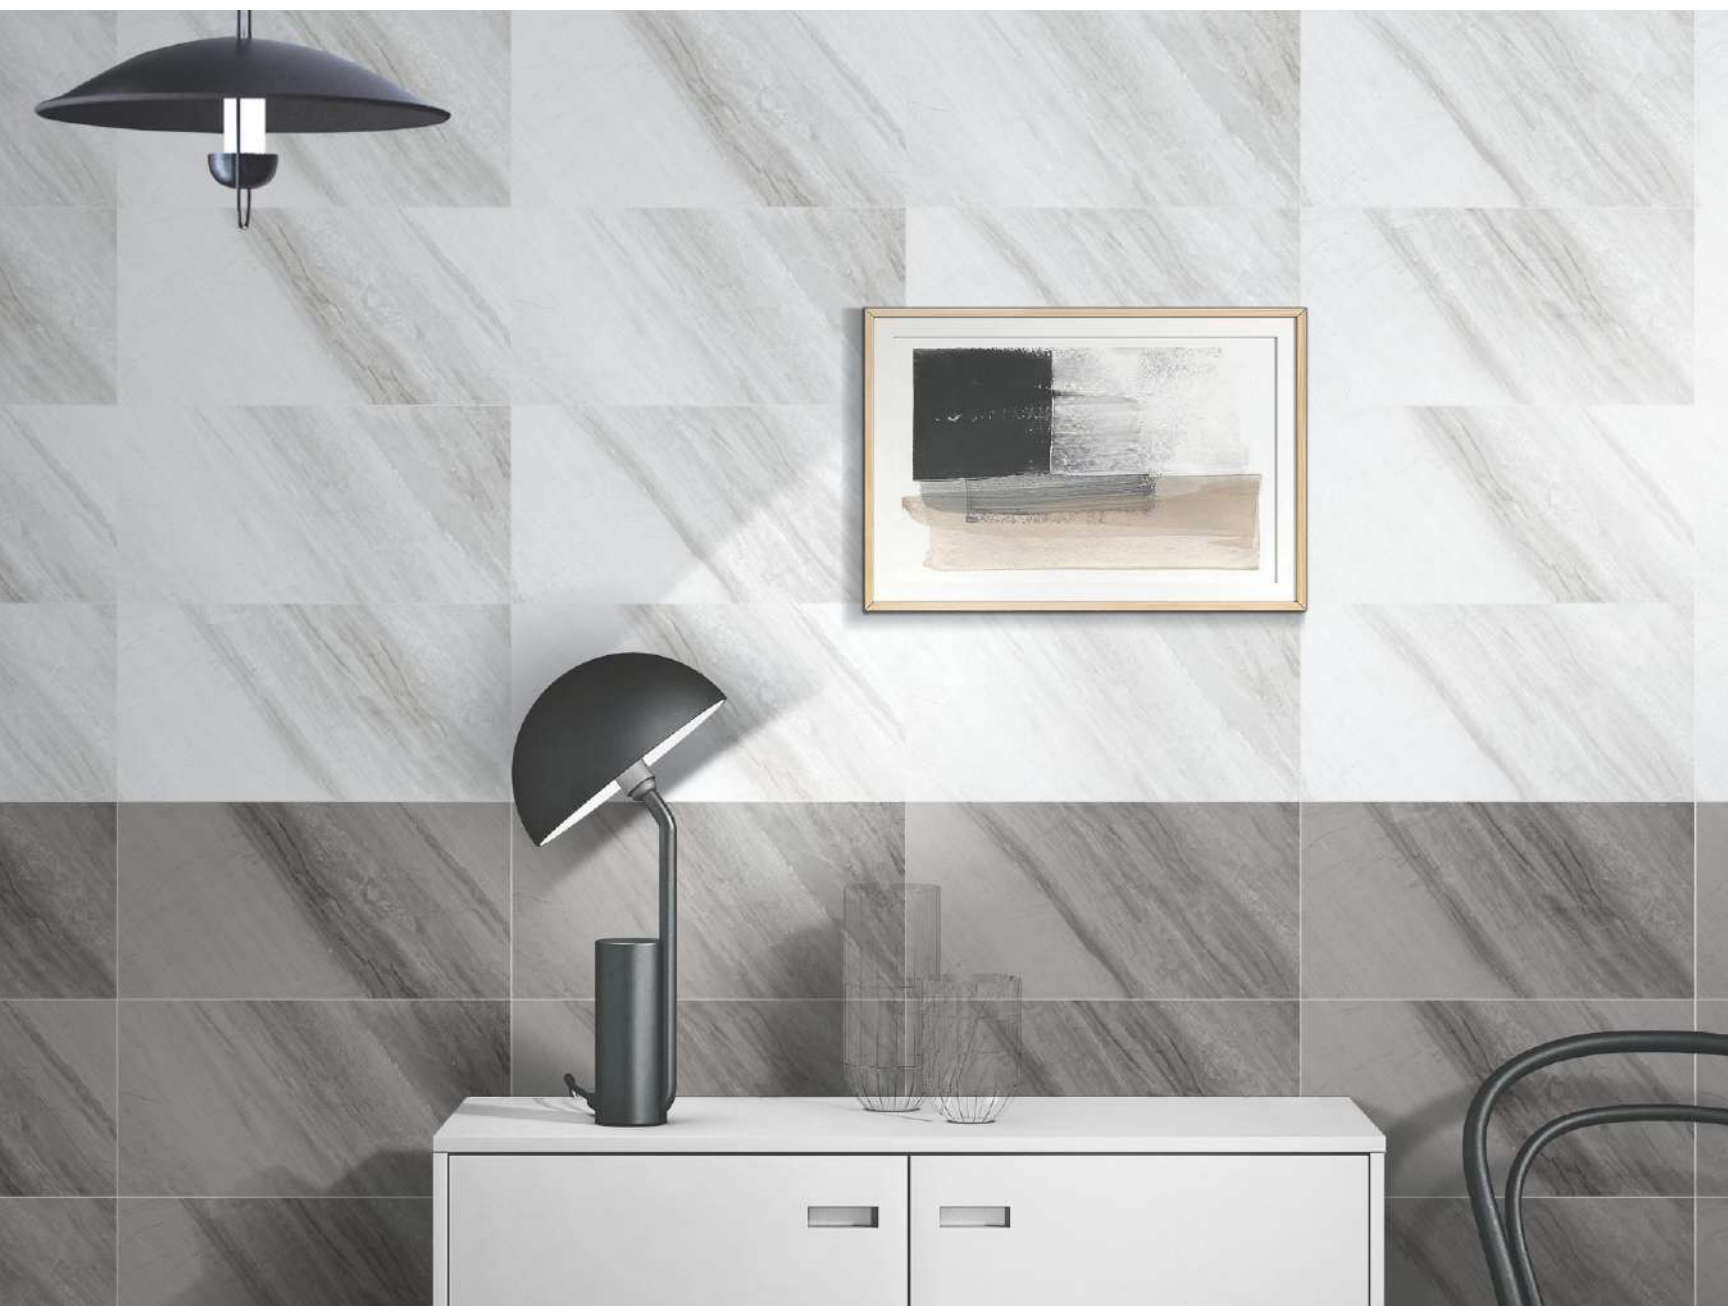

FILITA BIANCO

SIZE
300x600mm

THICKNESS
9mm

FINISH
GLOSSY

RANDOM
7

Available Colors

FILITA
BIANCO

FILITA
GRIS

ZOOM VIEW IN FILITA BIANCO