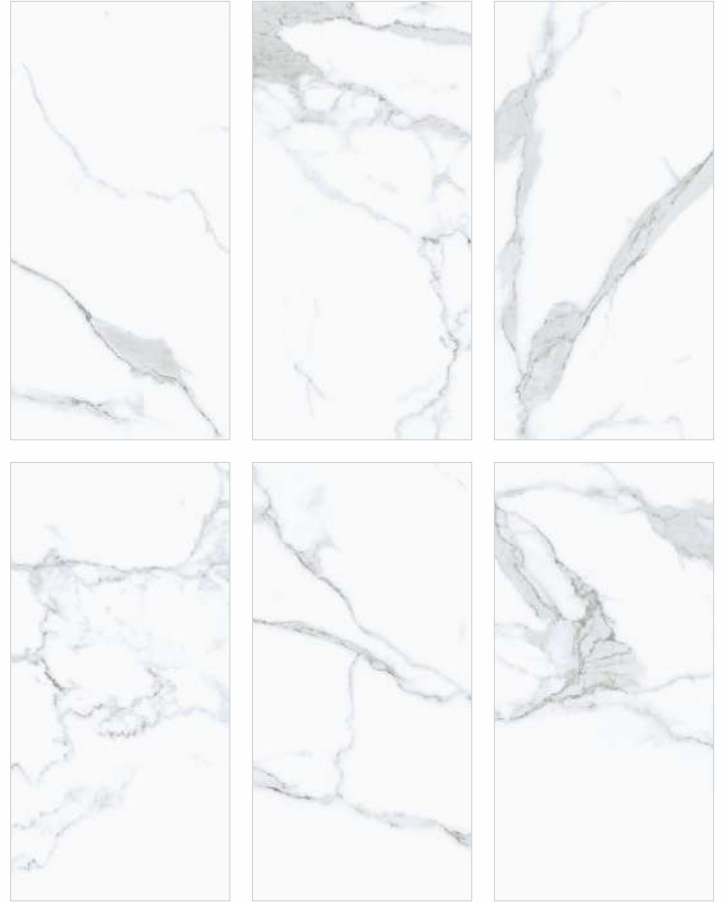

SILVER SHINE

SIZE
300x600mm

THICKNESS
9mm

FINISH
GLOSSY

RANDOM
7