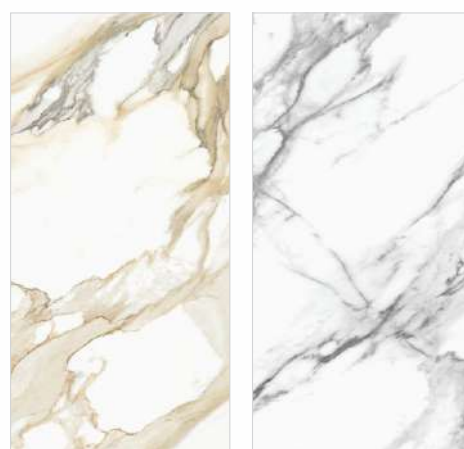

Available Colors

CRASH
BEIGE

CRASH
GREY