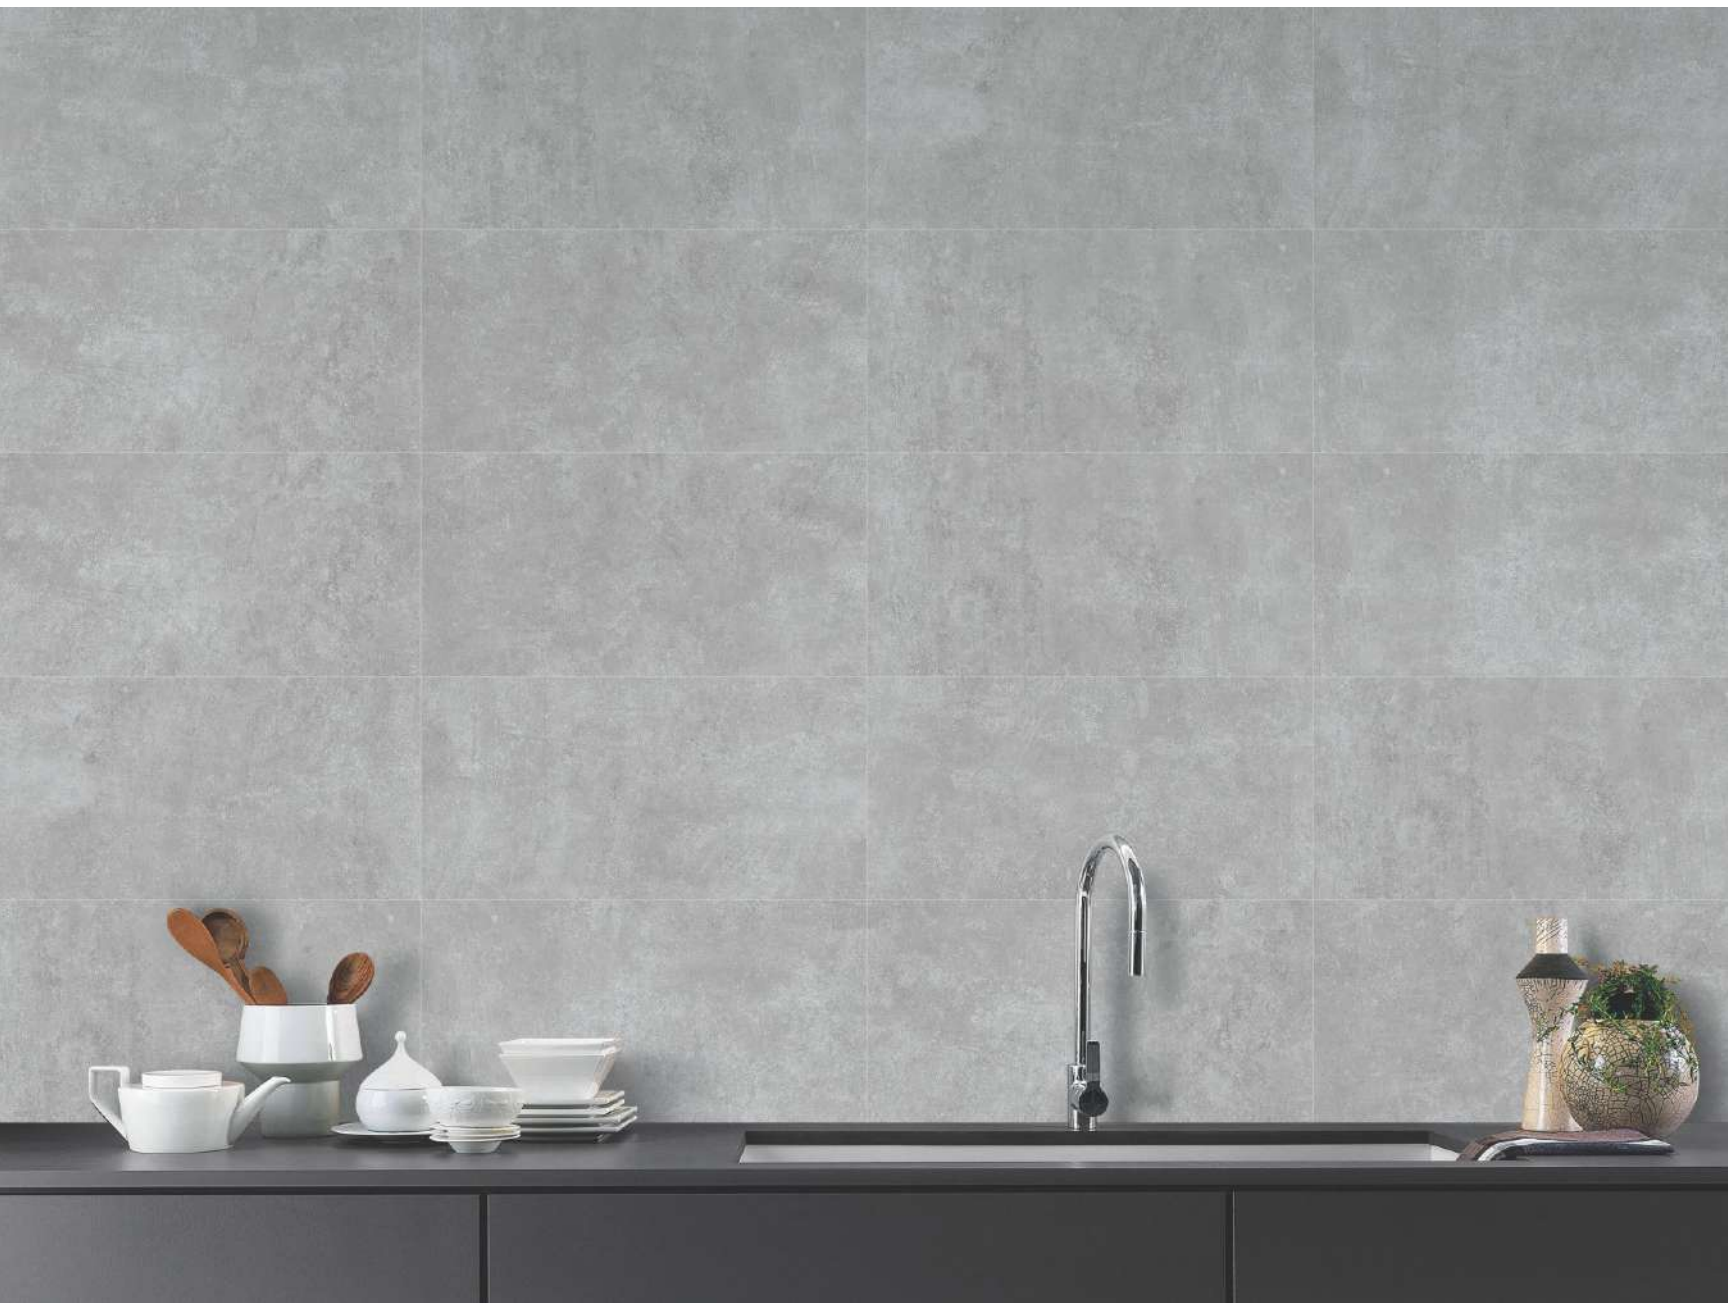

**RIBASSO
GREY**

SIZE
300x600mm

THICKNESS
9mm

FINISH
MATT

RANDOM
7

 ZOOM VIEW IN RIBASSO GREY

**SANTORINI
LIGHT GREY**

SIZE
300x600mm