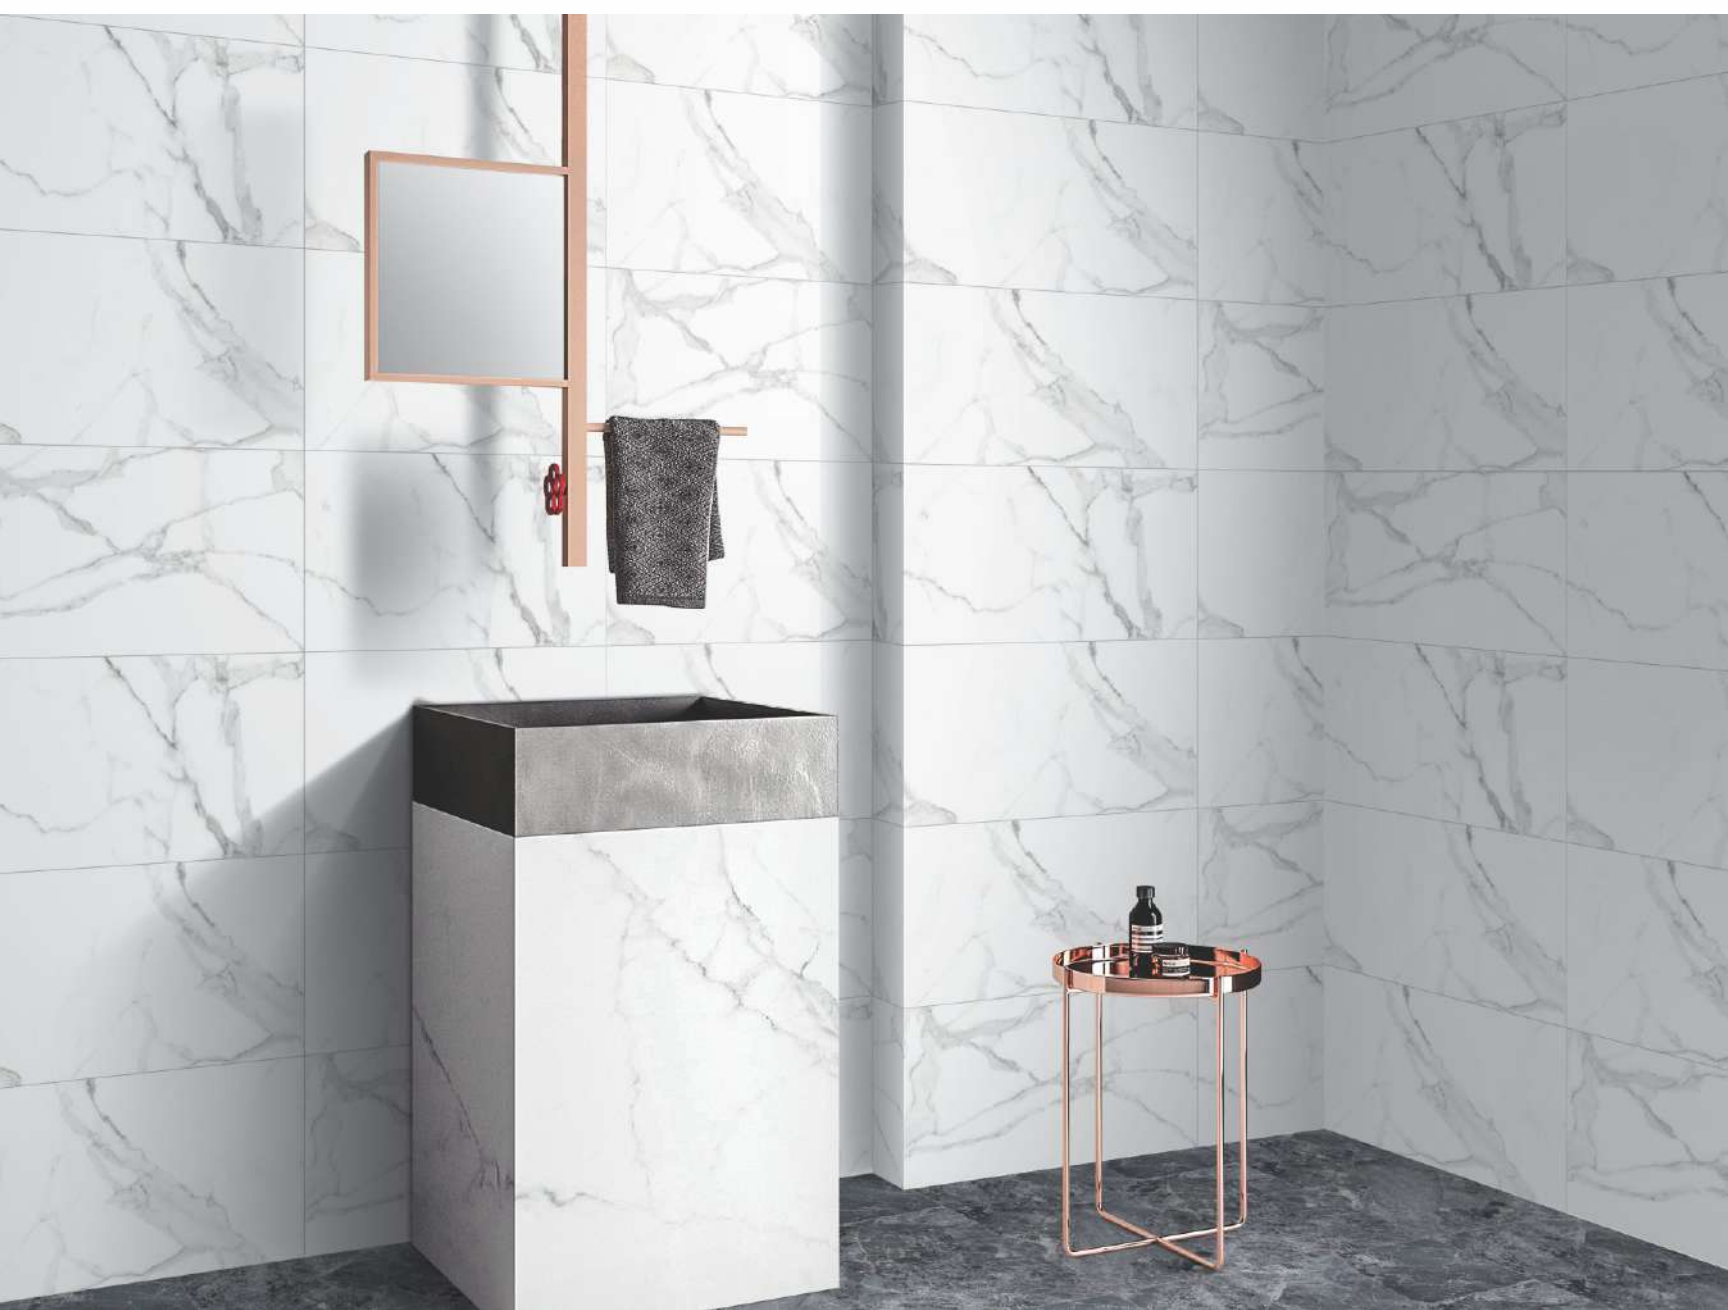

SATUVARIO PARADISE

SIZE
300x600mm

THICKNESS
9mm

FINISH
GLOSSY

RANDOM
9

ZOOM VIEW IN SATUVARIO PARADISE