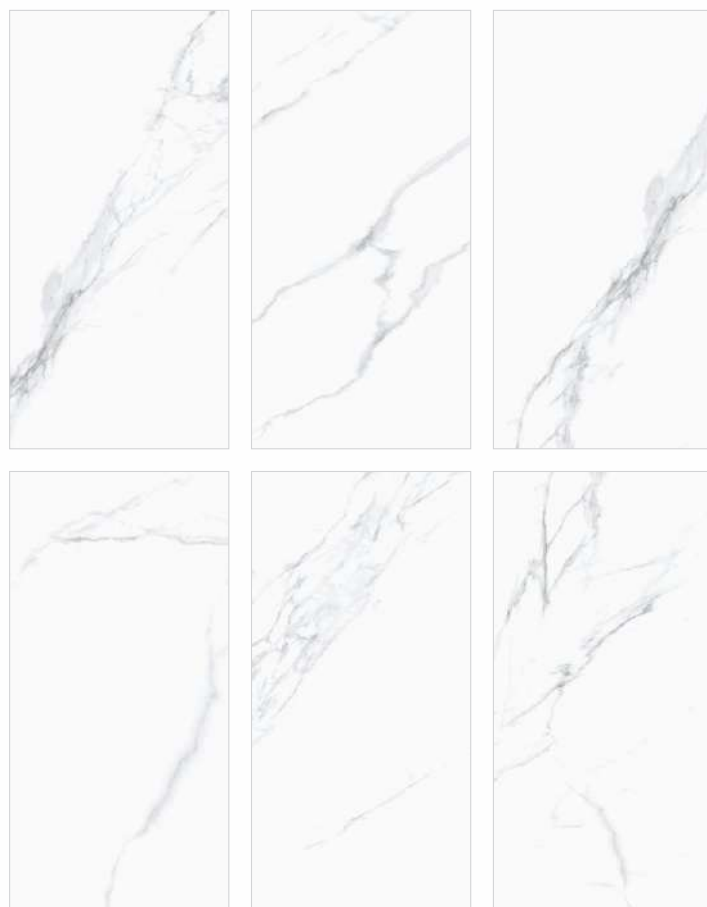

**CARRARA
GRANITO**

SIZE
300x600mm

THICKNESS
9mm

FINISH
GLOSSY

RANDOM
00

ZOOM VIEW IN CARRARA GRANITO