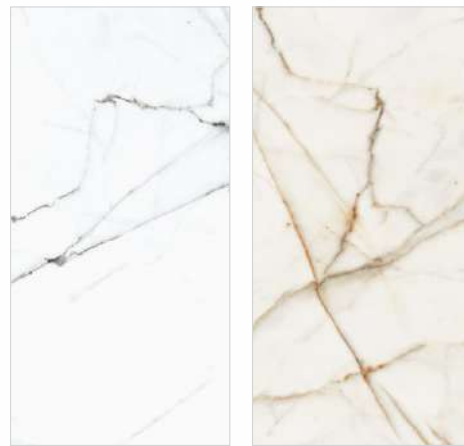

Available Colors

ESCLATE
WHITE

ESCLATE
STATUARIO

 ZOOM VIEW IN ESCLATE WHITE

**EUPHORIA
WHITE ONYX**

SIZE
300x600mm

THICKNESS
9mm

FINISH
GLOSSY