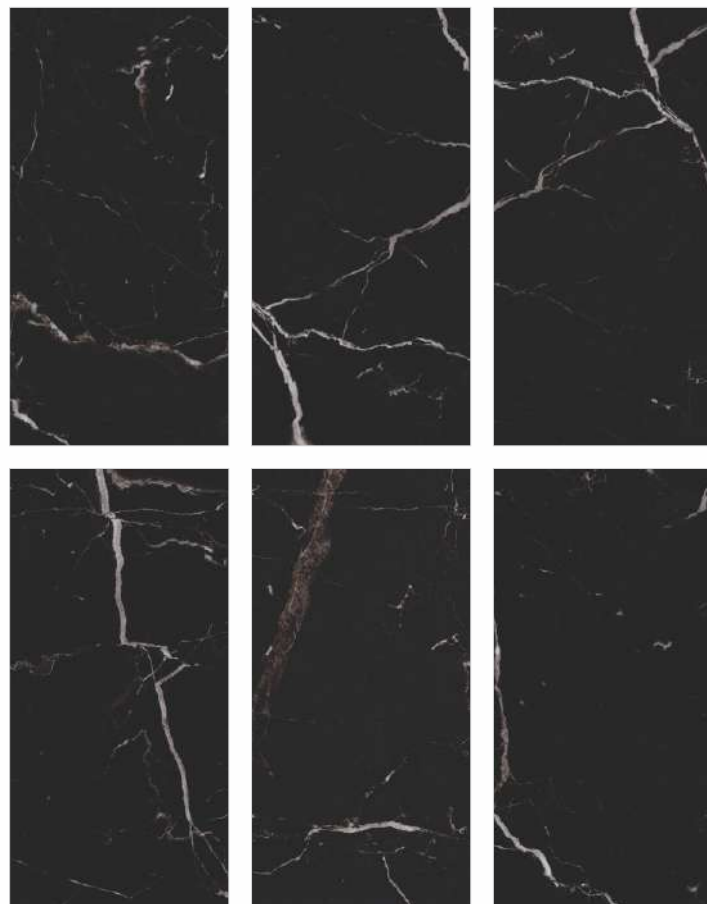

**AINARA
BLACK**

SIZE
300x600mm

THICKNESS
9mm

FINISH
HIGH GLOSS

RANDOM
7