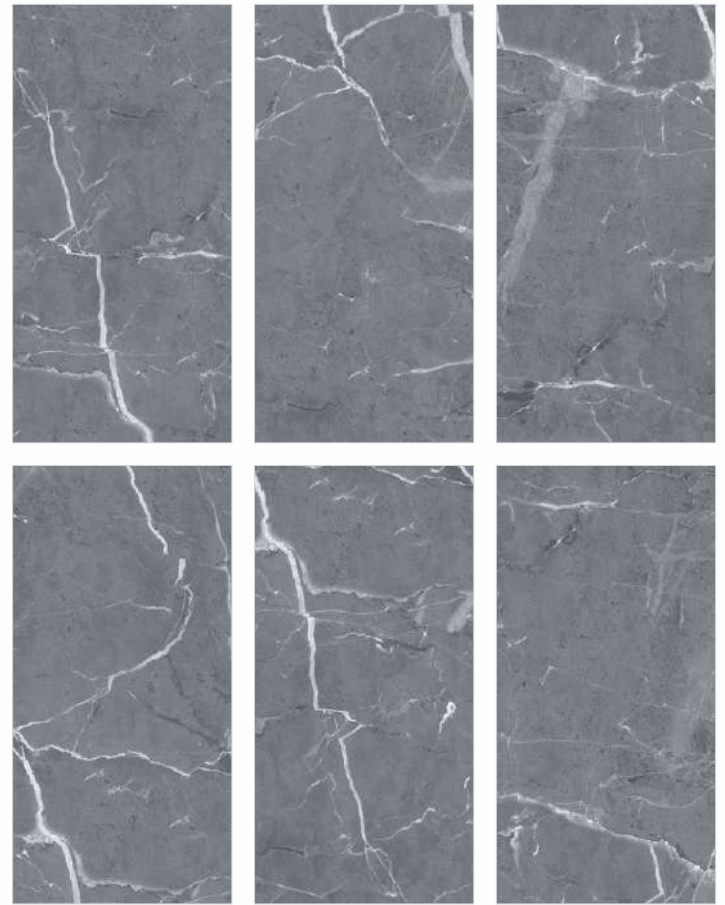

**AINARA
GREY**

SIZE
300x600mm

THICKNESS
9mm

FINISH
GLOSSY

RANDOM
7

ZOOM VIEW IN AINARA GREY