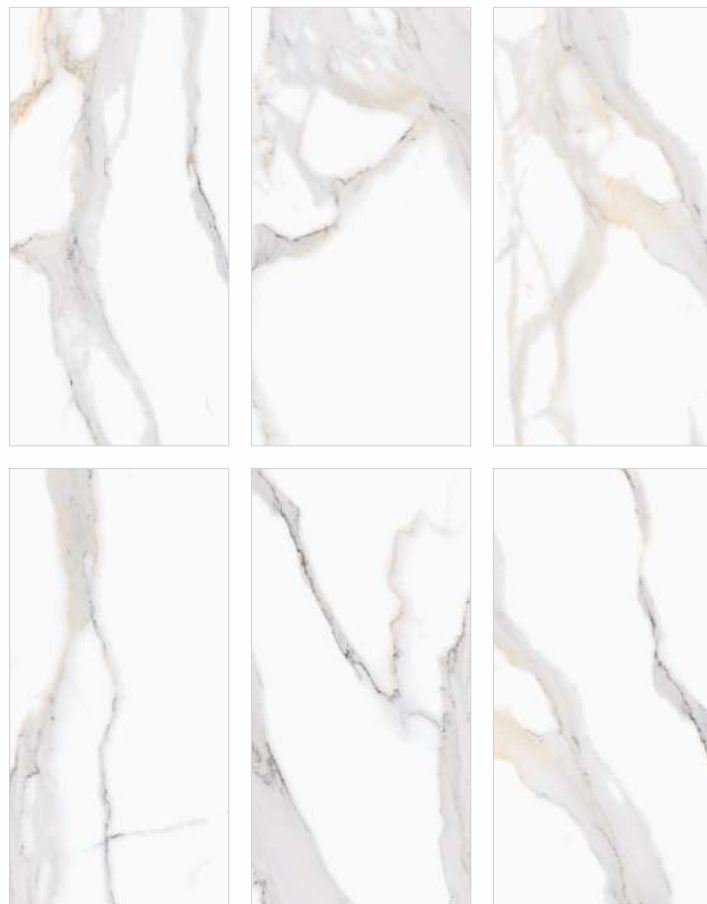

 ZOOM VIEW IN MAJESTIC ONYX

**MARINA
POLARIS**

SIZE
300x600mm

THICKNESS
9mm

FINISH
GLOSSY

RANDOM
9

 ZOOM VIEW IN MARINA POLARIS

**MAXICAN
MARBLE**