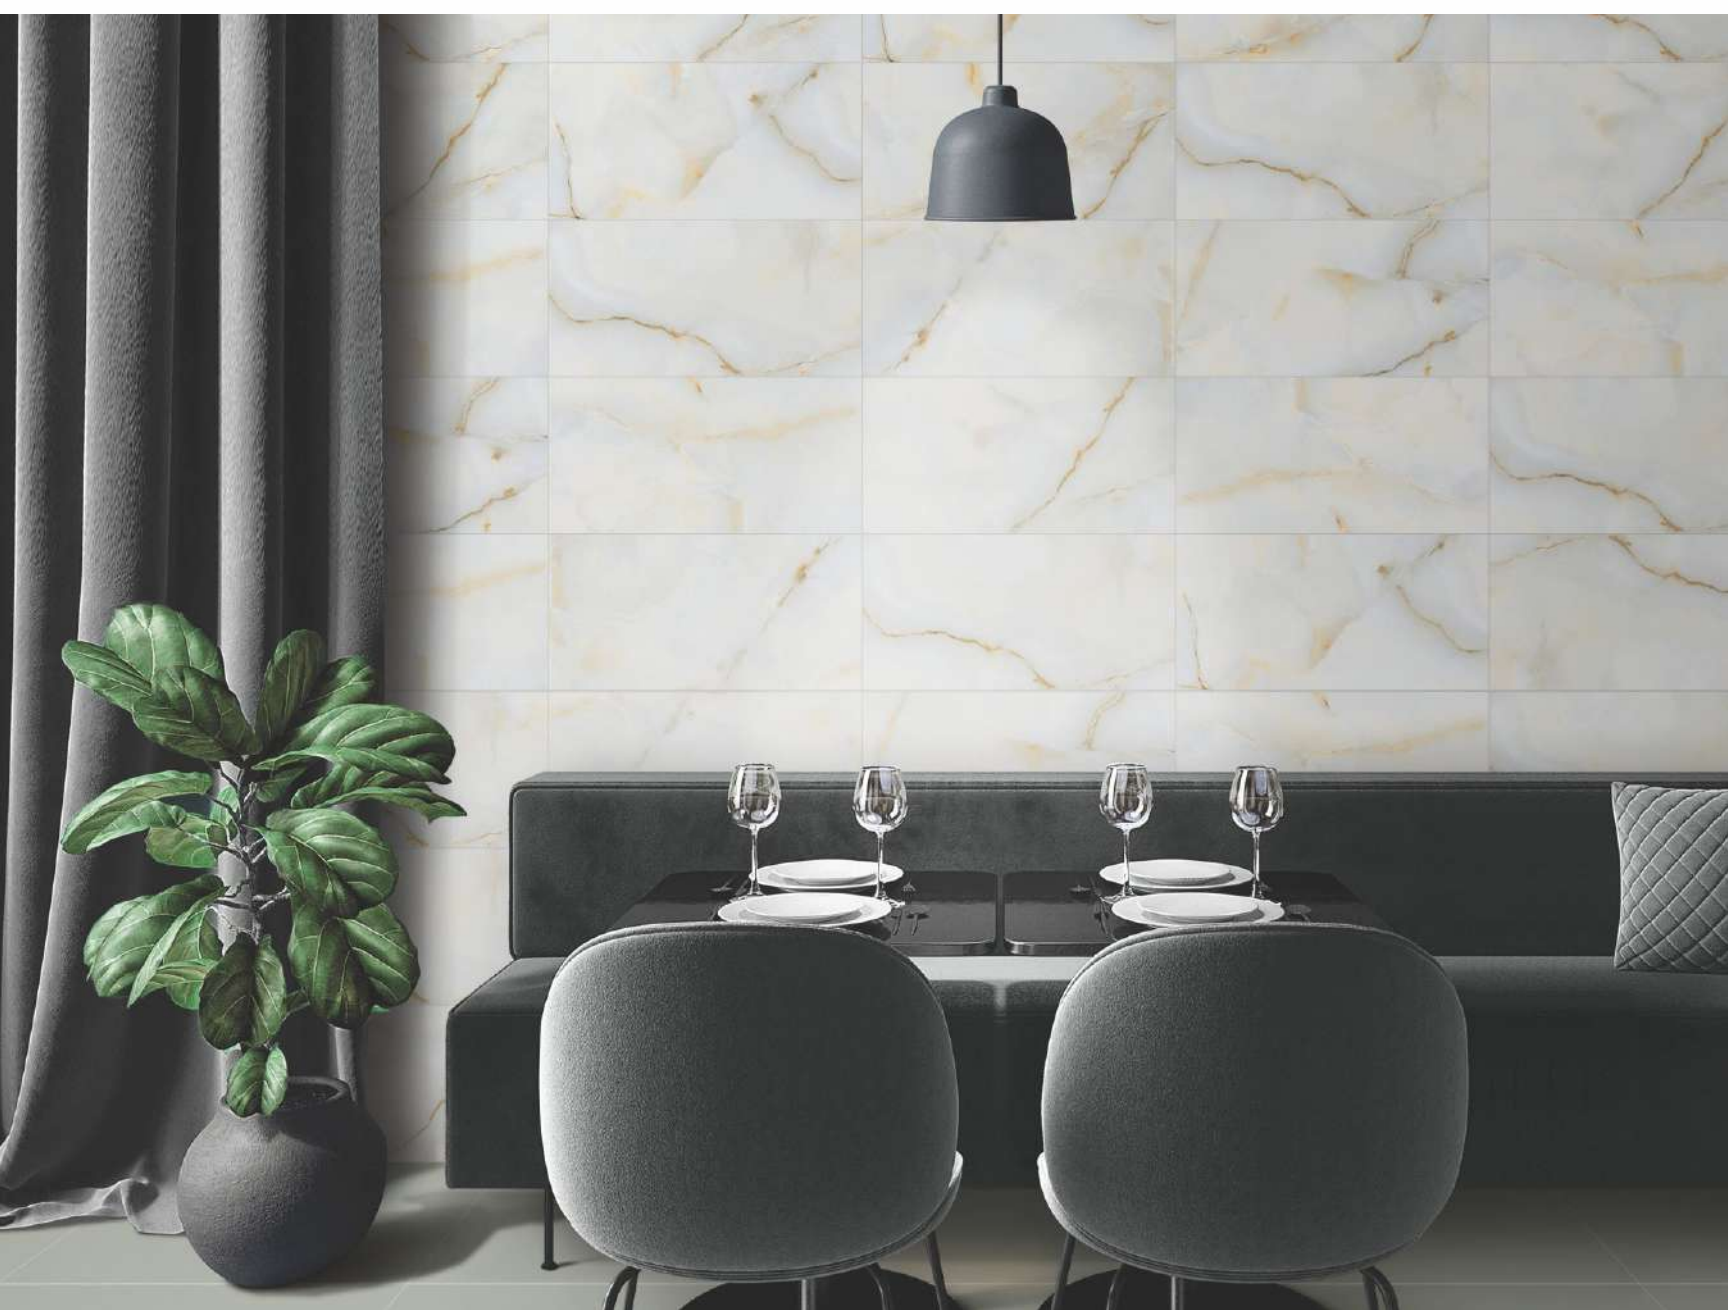

**GOLDEN
ONYX**

SIZE
300x600mm

THICKNESS
9mm

FINISH
GLOSSY

RANDOM
7