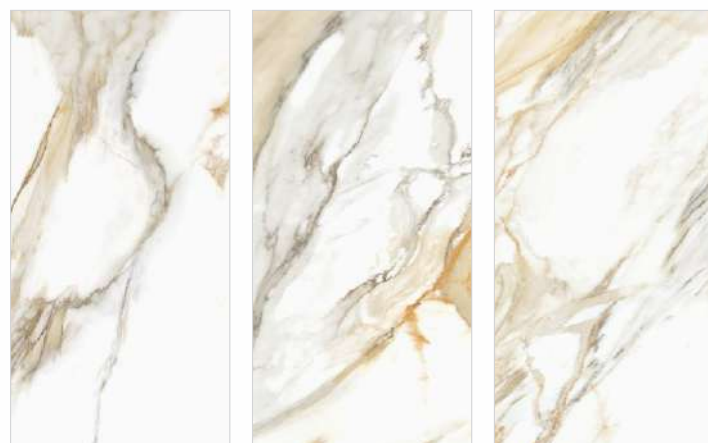

RANDOM
6

 ZOOM VIEW IN CARTAGO STATUARIO

**CRASH
BEIGE**

SIZE
300x600mm

THICKNESS
9mm

FINISH
GLOSSY

RANDOM
8

 ZOOM VIEW IN CRASH BEIGE