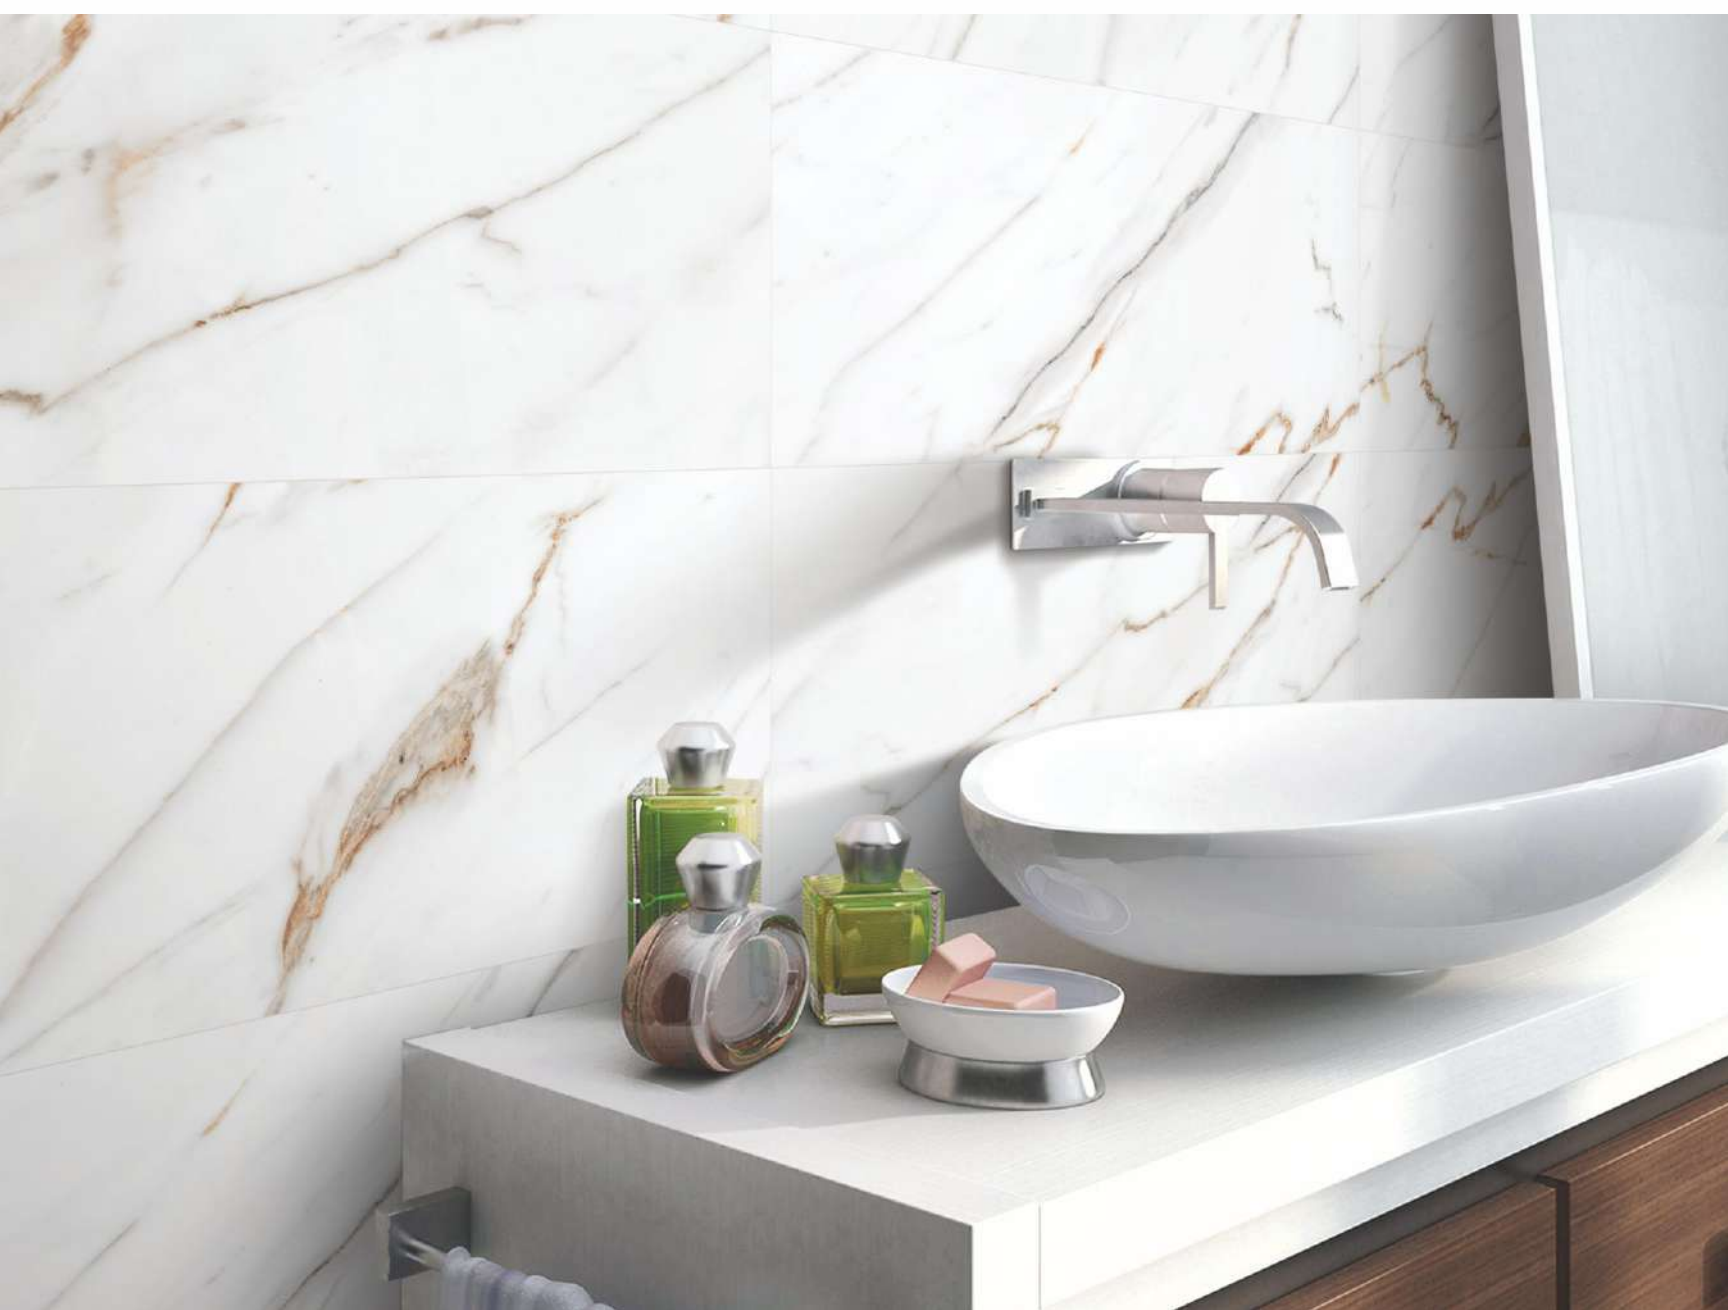

**STATURIO
GOLD**

SIZE
300x600mm

THICKNESS
9mm

FINISH
GLOSSY

RANDOM
9

**STONEX
NATURAL**

SIZE
300x600mm

THICKNESS
9mm