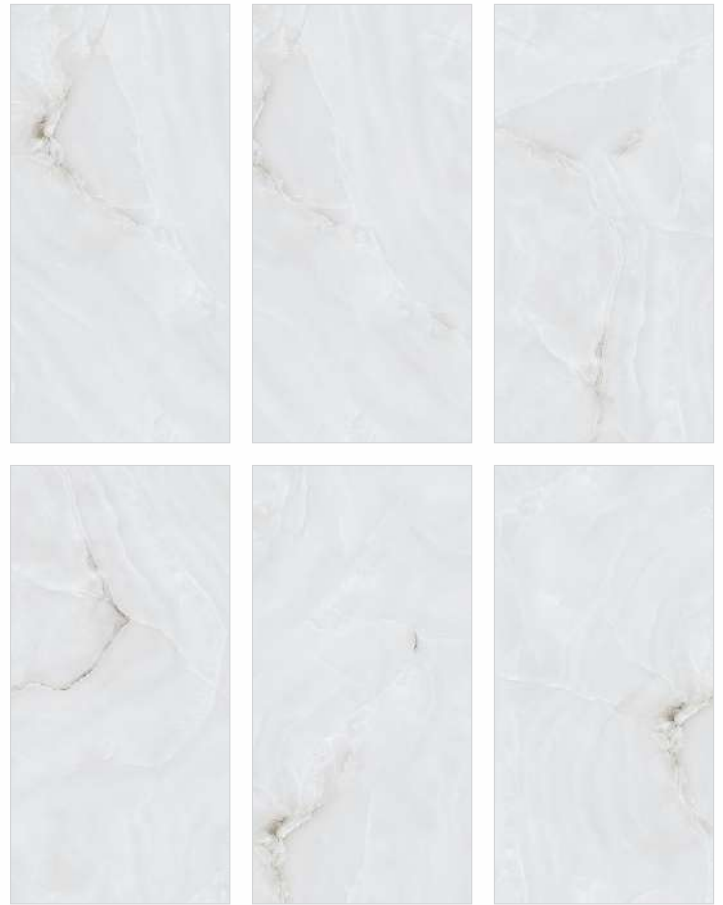

**NATURAL
ONYX**

SIZE
300x600mm

THICKNESS
9mm

FINISH
GLOSSY

RANDOM
7