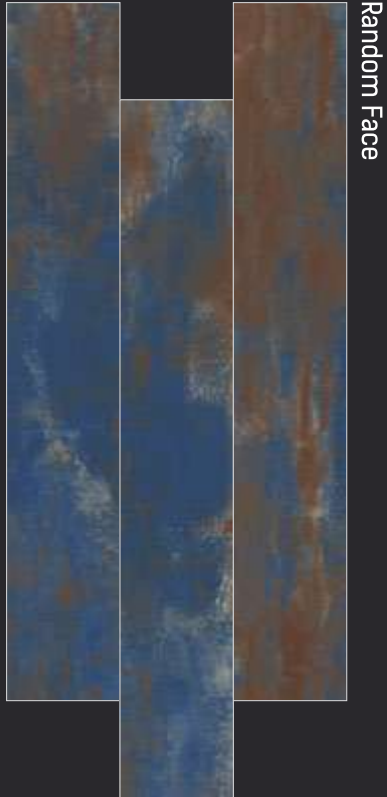

GLAZED
VITRIFIED TILES

195x
1200mm

LOOK AQVA

RUSTIC FINISH

EURO PALLET PACKING

Size	Pcs. Per Box	Sq. Mtr. Per Box	Sq. Ft. Per Box	Weight Per Box In Kgs. (approx)	Sq. Mtr. Per Container	Total Boxes Per Container	Boxes Per Pallet	Total Pallets Per Cont	Thickness (mm) (approx)	Weight / CTN (approx)
19.5x120cm	5 pcs.	1.17	12.59	25	1123.20	840	21	40	9.00	27360
						120	04	30