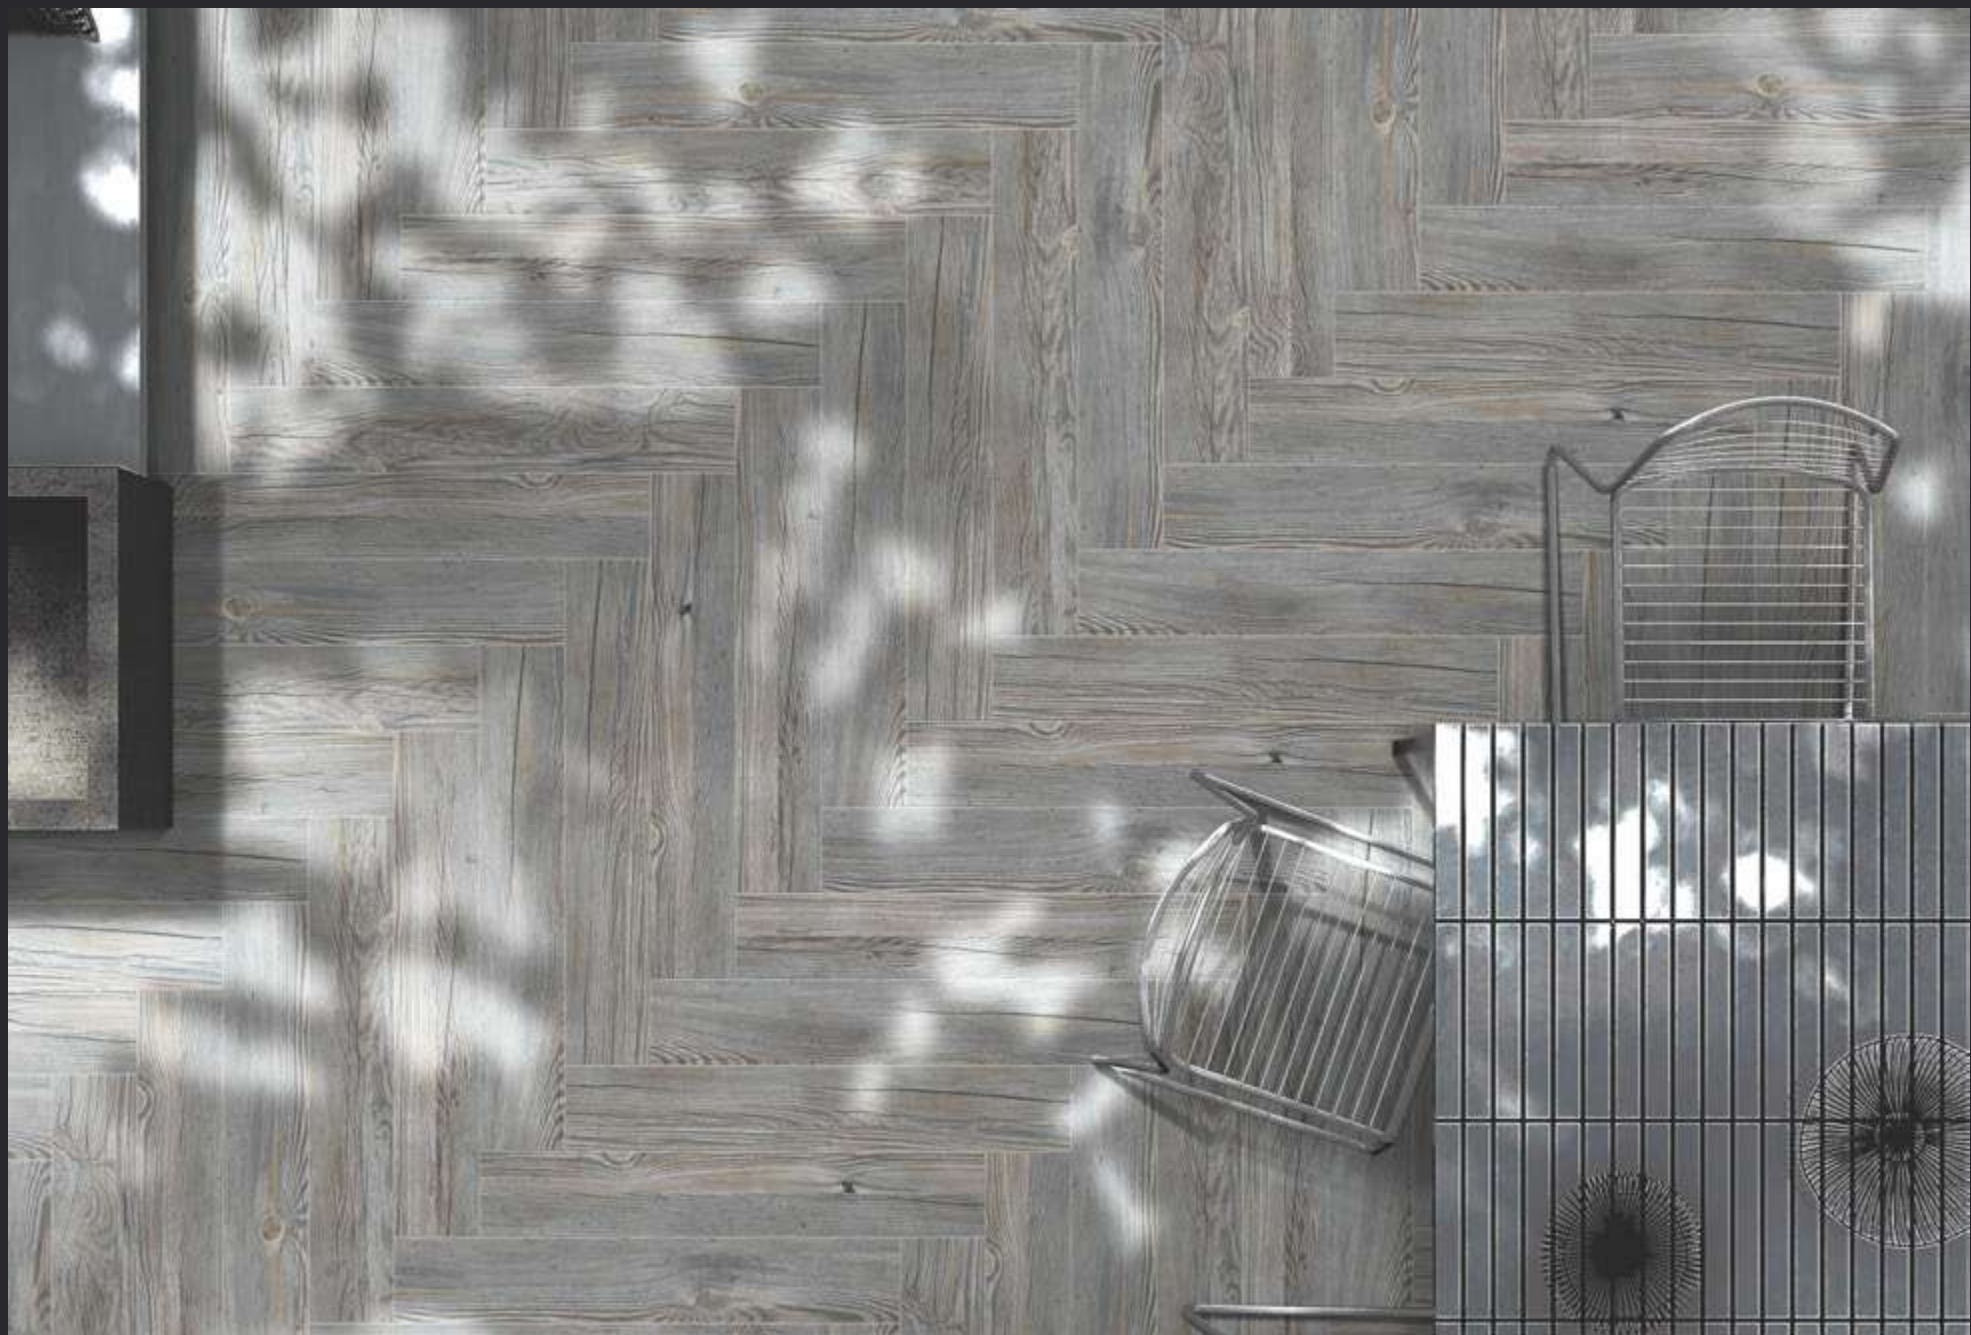

GLAZED  
VITRIFIED TILES  
**195x  
1200mm**

Random Face

**TIVOLI GREY**

**RUSTIC FINISH**

**EURO PALLET PACKING**

Size	Pcs. Per Box	Sq. Mtr. Per Box	Sq. Ft. Per Box	Weight Per Box In Kgs. (approx)	Sq. Mtr. Per Container	Total Boxes Per Container	Boxes Per Pallet	Total Pallets Per Cont	Thickness (mm) (approx)	Weight / CTN (approx)
19.5x120cm	5 pcs.	1.17	12.59	25	1123.20	840	21	40	9.00	27360
						120	04	30		